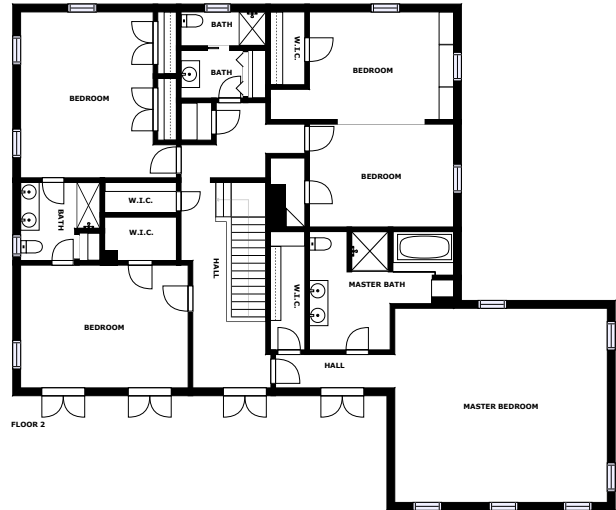

Home report

Powered by CUBICASA

1602 Culbreath Isles Drive

Tampa

Highlights

1 Kitchen

2 Living room

5 Bedroom

6 Bath

43 Doors

27 Windows

Nearby services Data source: Google Maps

William Bus Stop, 1.1 mi

Publix Super Market at Westshore, 1.0 mi

Publix Pharmacy at Westshore, 1.0 mi

Coleman Middle School, 0.4 mi

Bistro BT, 0.6 mi

L M Hughey Heliport, 1.1 mi

Floor plan

Appendix 1: Data sheet

Nook - 1	Nook - Breakfast - 1	Kitchen - 1
Room - 1	Bath - 6	Bath - Toilet - 1
Bath - Master - 1	Garage - 1	LivingRoom - 2
LivingRoom - Family - 1	Entry - 1	Entry - Foyer - 1
Dining - 1	Utility - 1	Utility - Laundry - 1
Hall - 3	Closet - 4	Closet - WalkIn - 4
Bedroom - 5	Bedroom - Master - 1	