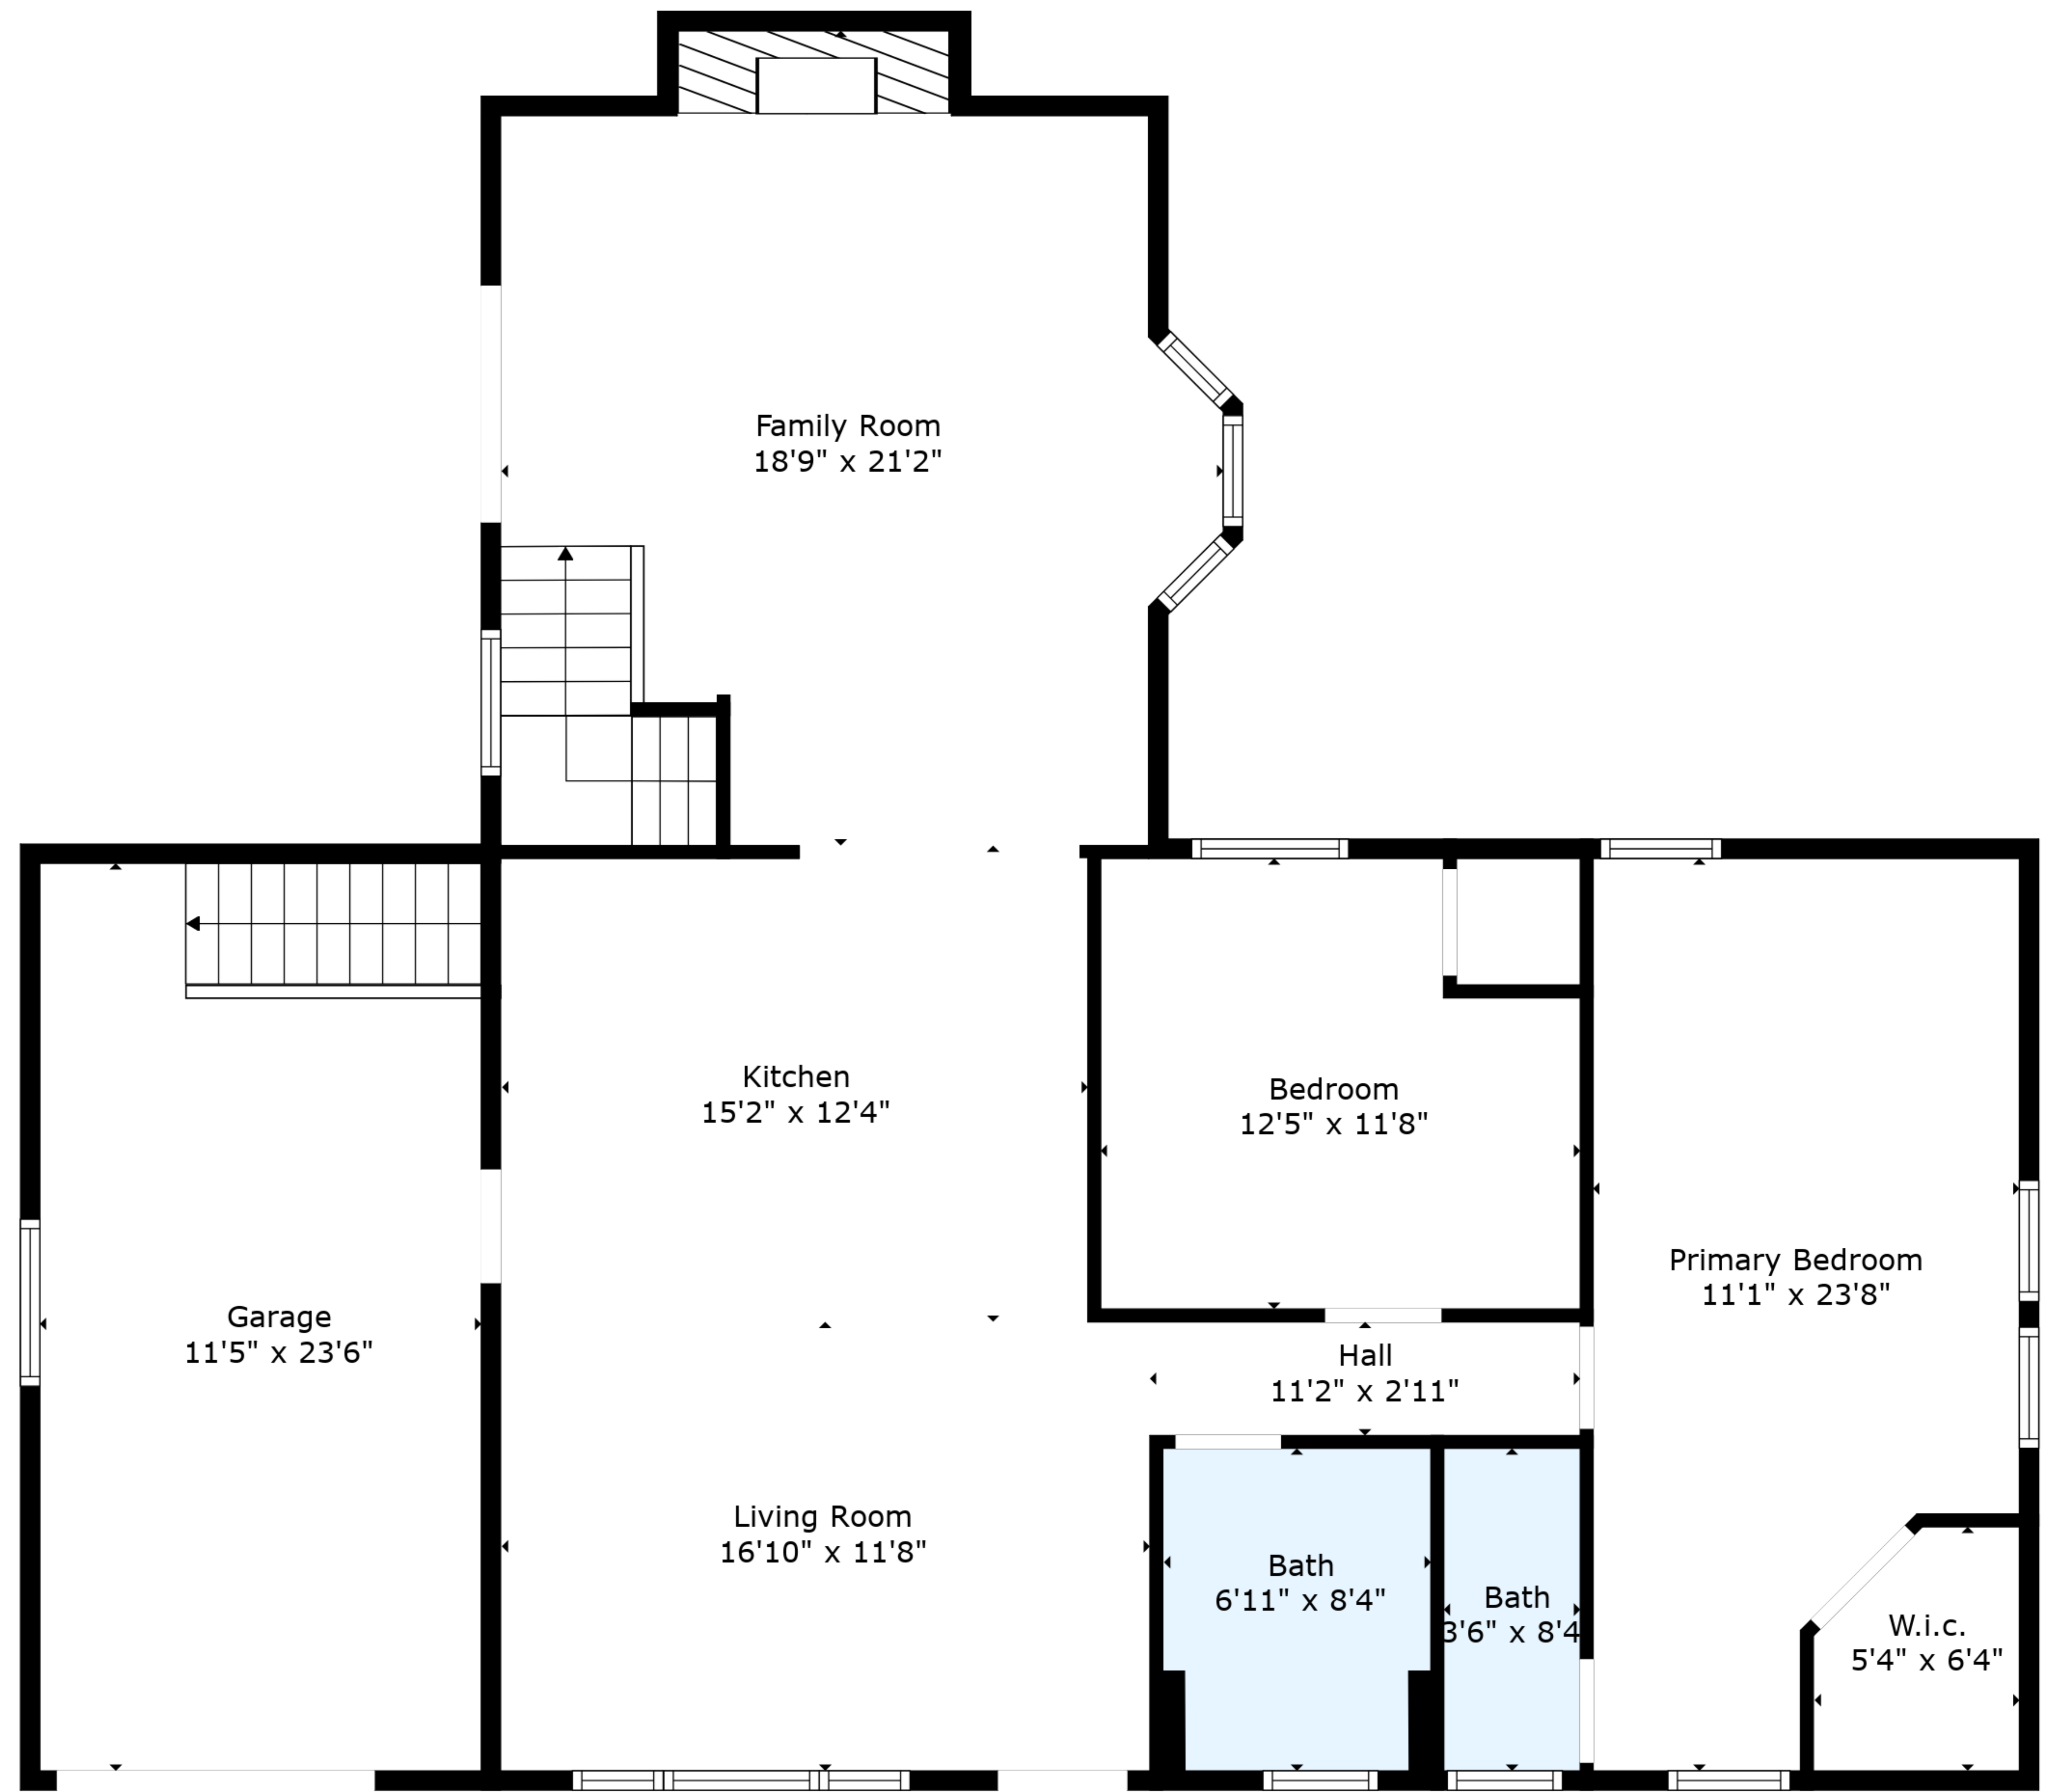

TOTAL: 1796 sq. ft
 BELOW GROUND: 527 sq. ft, FLOOR 2: 1269 sq. ft
 EXCLUDED AREAS: UNDEFINED: 14 sq. ft, FAMILY ROOM: 344 sq. ft, GARAGE: 269 sq. ft,
 FIREPLACE: 18 sq. ft

Measurements Deemed Highly Reliable But Not Guaranteed

Floor 1

Floor 2

TOTAL: 1796 sq. ft
 BELOW GROUND: 527 sq. ft, FLOOR 2: 1269 sq. ft
 EXCLUDED AREAS: UNDEFINED: 14 sq. ft, FAMILY ROOM: 344 sq. ft, GARAGE: 269 sq. ft,
 FIREPLACE: 18 sq. ft

Measurements Deemed Highly Reliable But Not Guaranteed