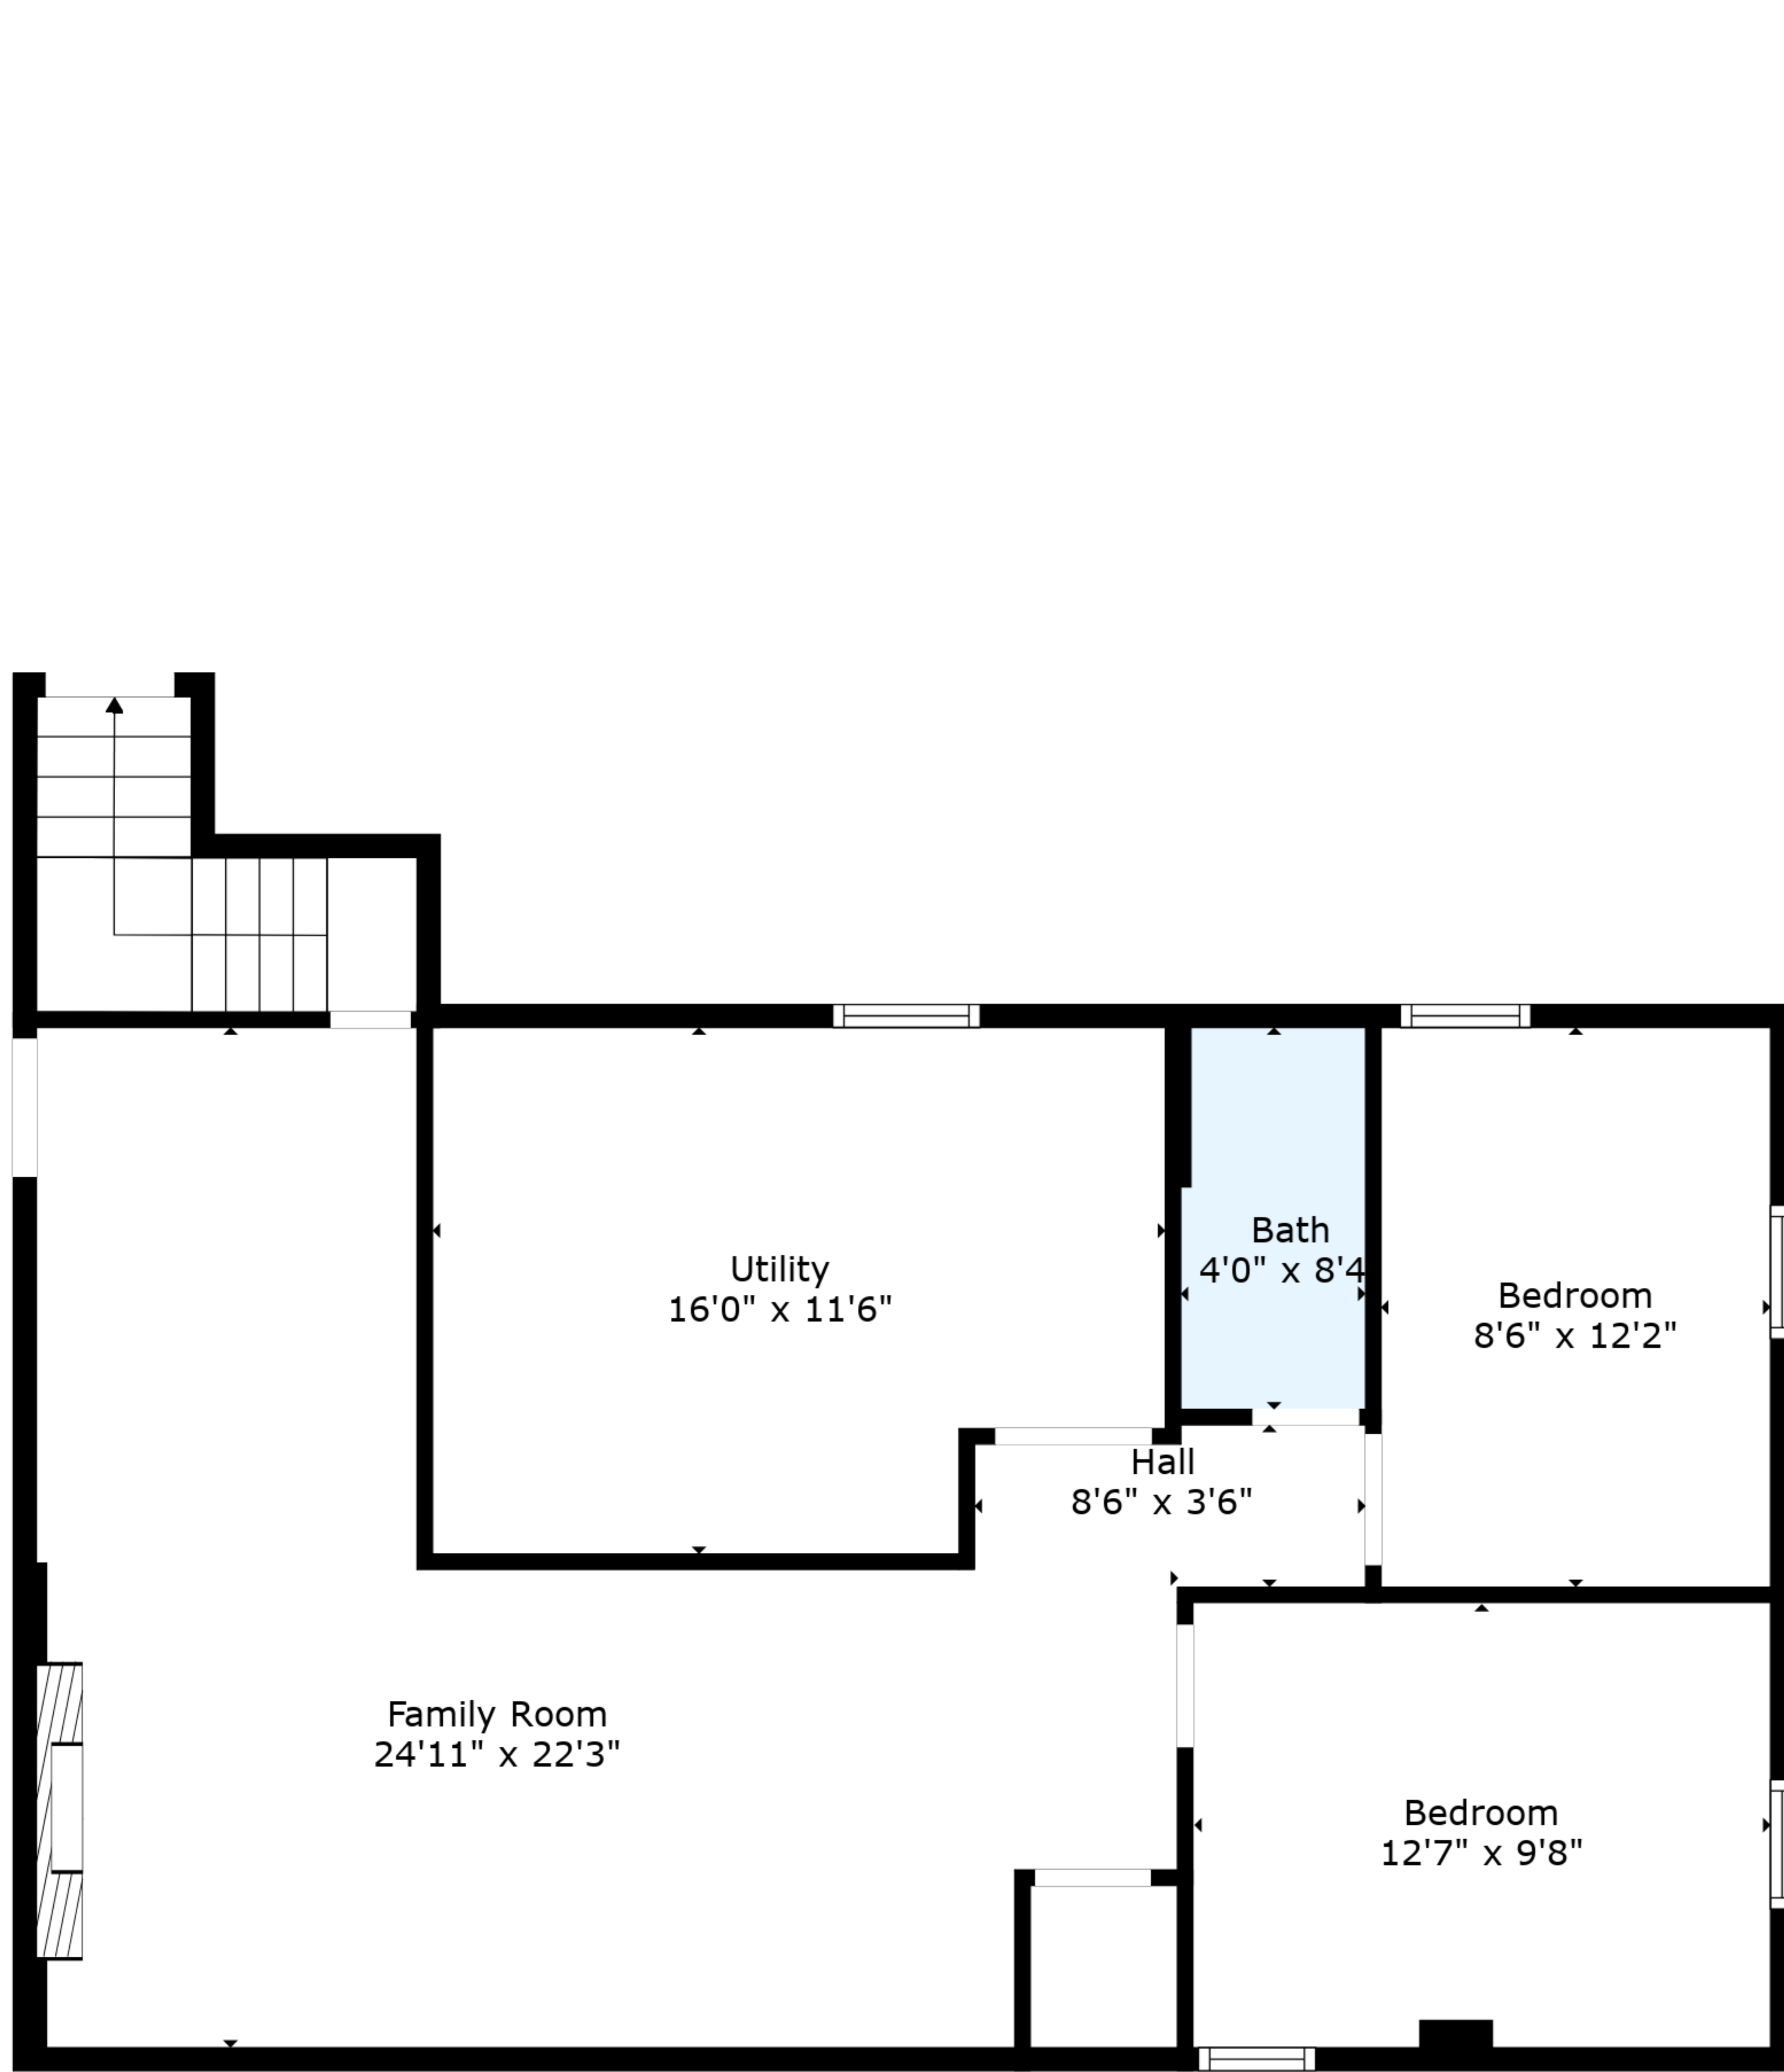

TOTAL: 1796 sq. ft
 BELOW GROUND: 527 sq. ft, FLOOR 2: 1269 sq. ft
 EXCLUDED AREAS: UNDEFINED: 14 sq. ft, FAMILY ROOM: 344 sq. ft, GARAGE: 269 sq. ft,
 FIREPLACE: 18 sq. ft

Measurements Deemed Highly Reliable But Not Guaranteed

Floor 1

Floor 2

TOTAL: 1796 sq. ft
 BELOW GROUND: 527 sq. ft, FLOOR 2: 1269 sq. ft
 EXCLUDED AREAS: UNDEFINED: 14 sq. ft, FAMILY ROOM: 344 sq. ft, GARAGE: 269 sq. ft,
 FIREPLACE: 18 sq. ft

Measurements Deemed Highly Reliable But Not Guaranteed