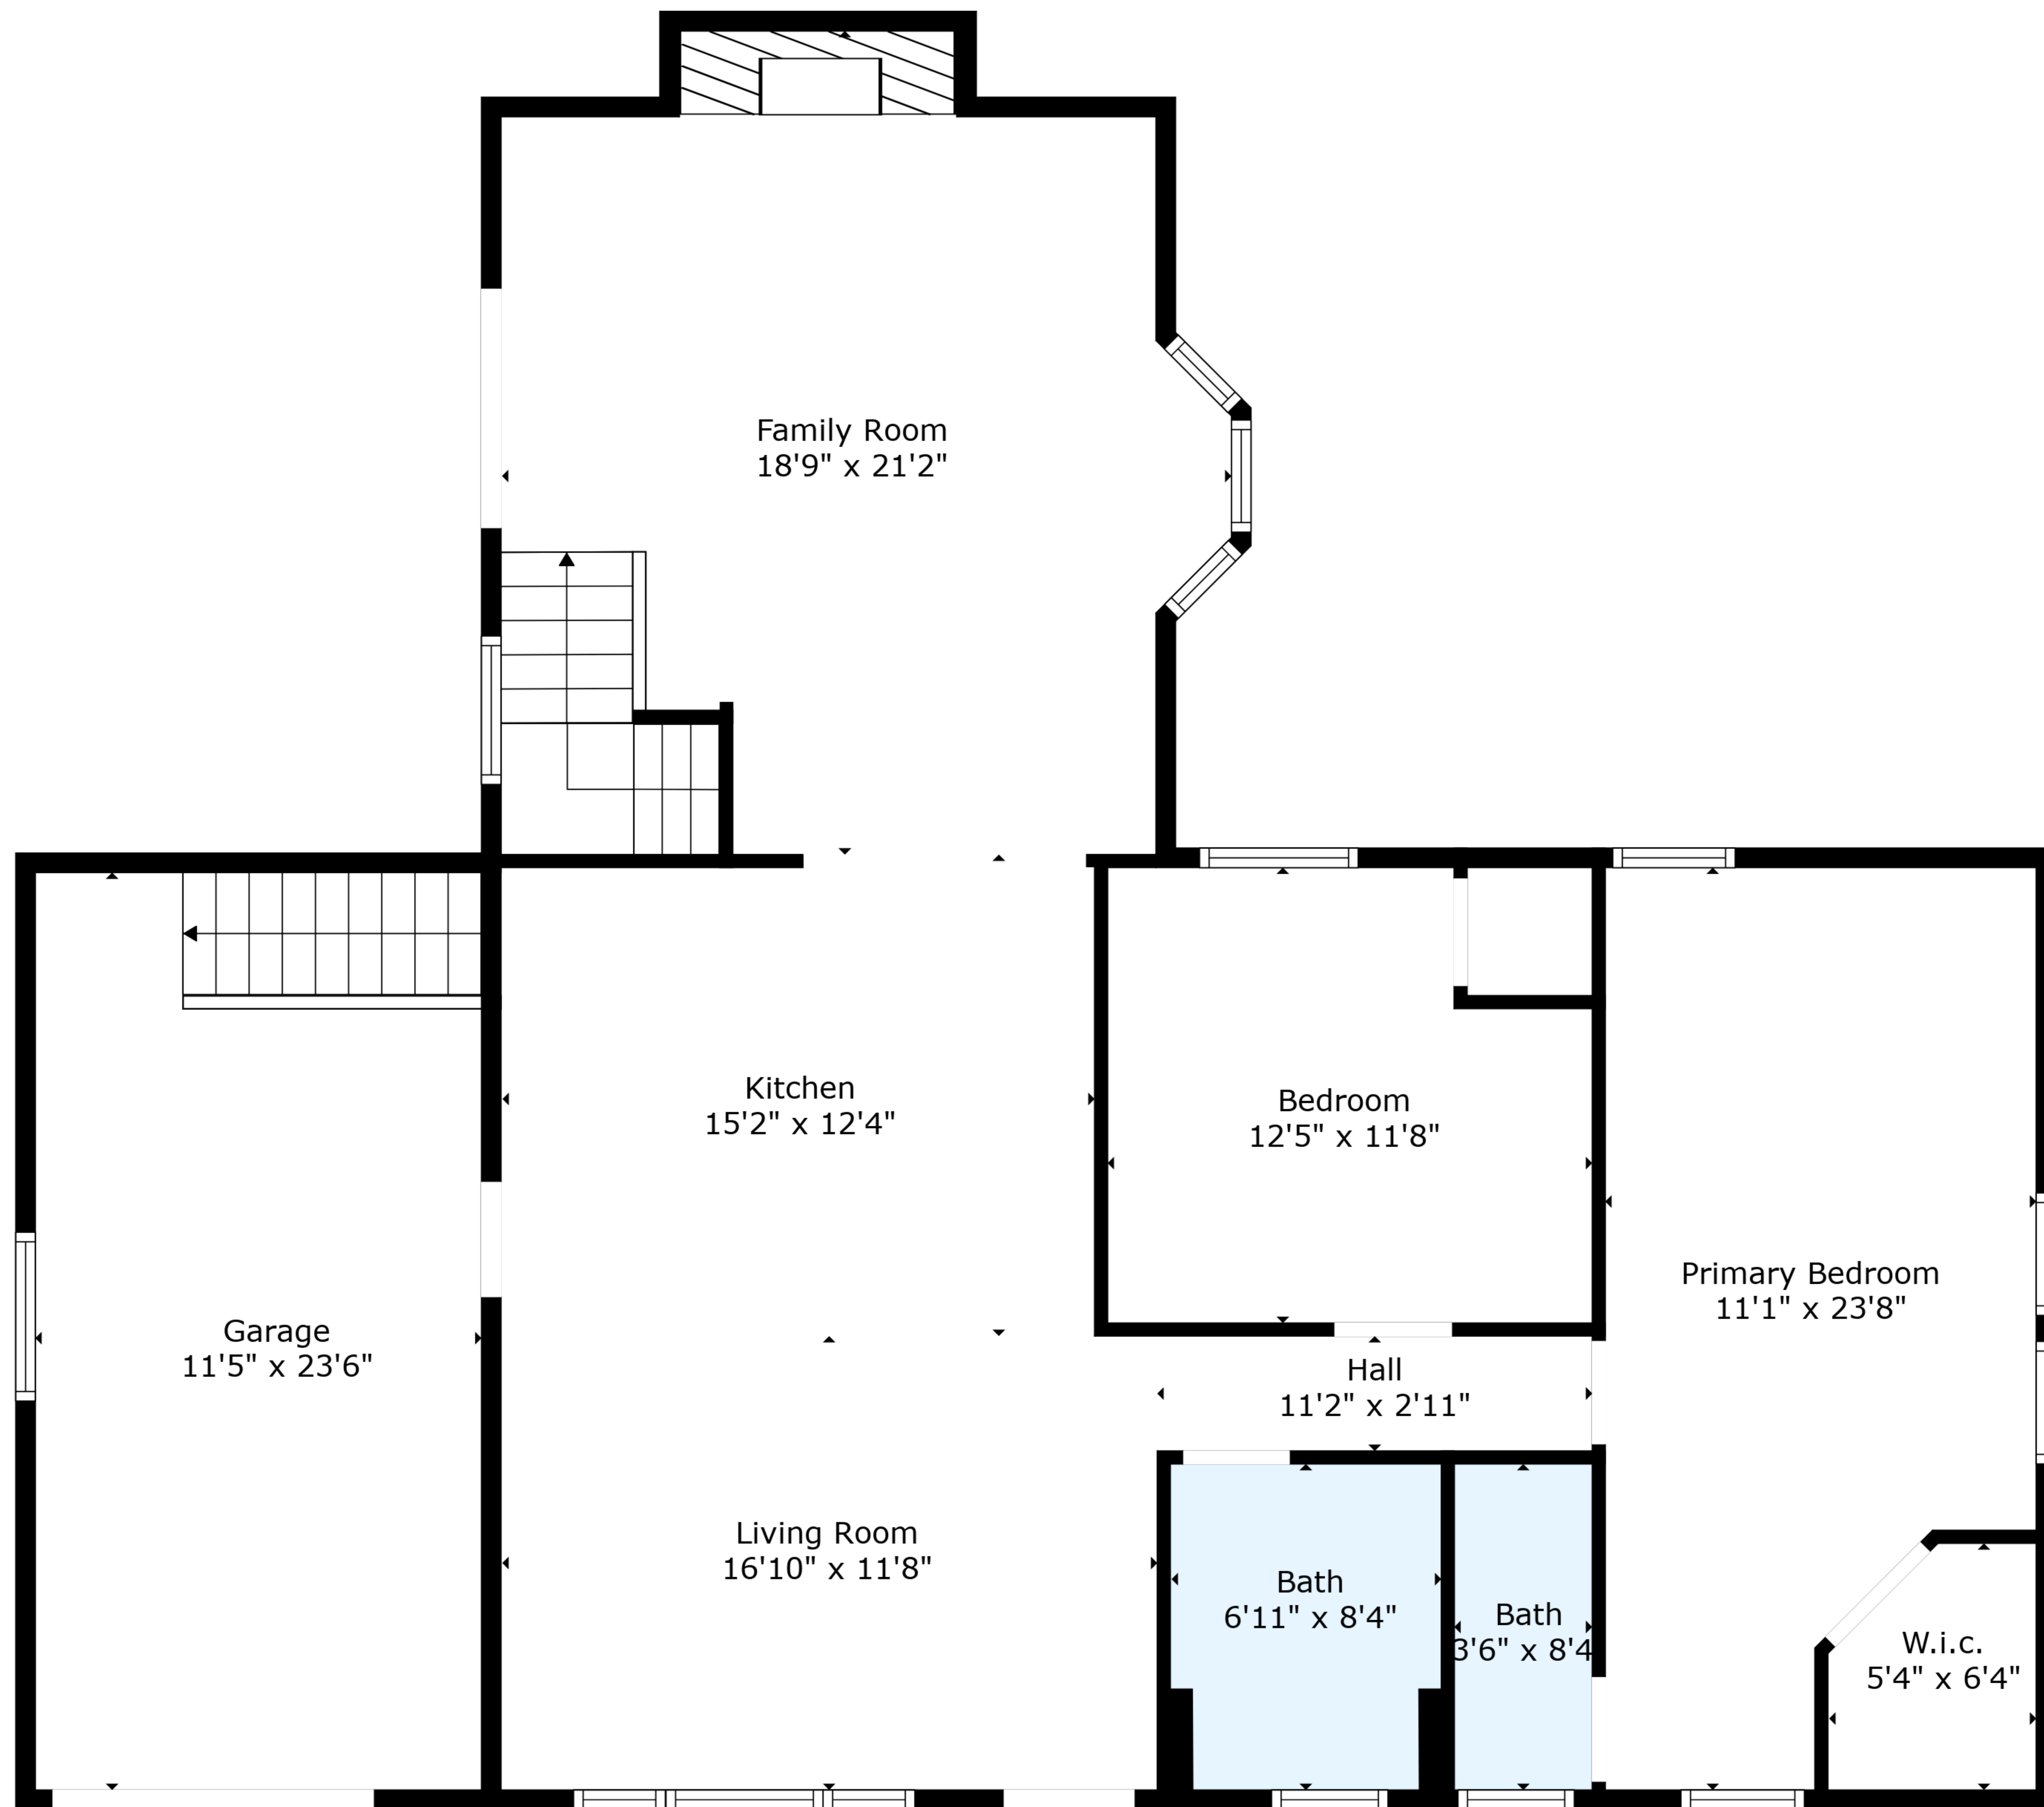

TOTAL: 1796 sq. ft
 BELOW GROUND: 527 sq. ft, FLOOR 2: 1269 sq. ft
 EXCLUDED AREAS: UNDEFINED: 14 sq. ft, FAMILY ROOM: 344 sq. ft, GARAGE: 269 sq. ft,
 FIREPLACE: 18 sq. ft

Measurements Deemed Highly Reliable But Not Guaranteed

Floor 1

Floor 2

TOTAL: 1796 sq. ft
 BELOW GROUND: 527 sq. ft, FLOOR 2: 1269 sq. ft
 EXCLUDED AREAS: UNDEFINED: 14 sq. ft, FAMILY ROOM: 344 sq. ft, GARAGE: 269 sq. ft,
 FIREPLACE: 18 sq. ft

Measurements Deemed Highly Reliable But Not Guaranteed