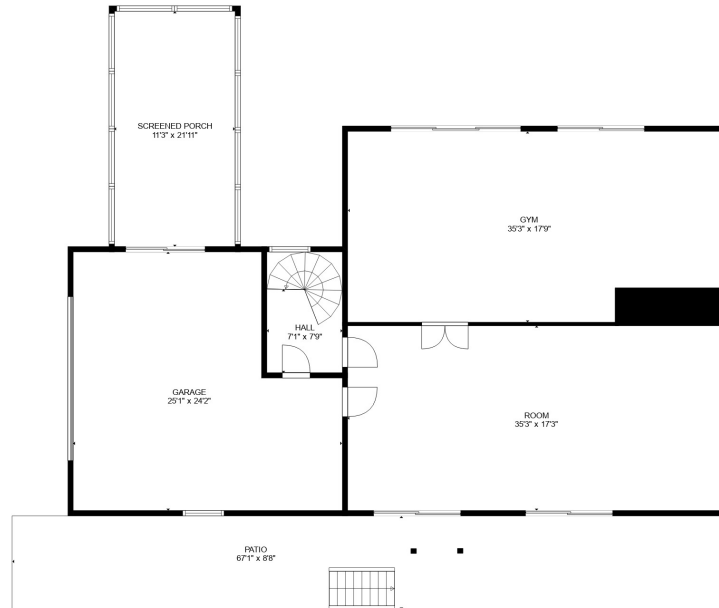

FLOOR 2

FLOOR 1

TOTAL: 3226 sq. ft

Below Ground: 1334 sq. ft, FLOOR 2: 1892 sq. ft

EXCLUDED AREAS: SCREENED PORCH: 248 sq. ft, PATIO: 586 sq. ft, GARAGE: 518 sq. ft,
 PORCH: 341 sq. ft, DECK: 438 sq. ft

SIZES AND DIMENSIONS ARE APPROXIMATE, ACTUAL MAY VARY.

TOTAL: 3226 sq. ft

Below Ground: 1334 sq. ft, FLOOR 2: 1892 sq. ft

EXCLUDED AREAS: SCREENED PORCH: 248 sq. ft, PATIO: 586 sq. ft, GARAGE: 518 sq. ft,
 PORCH: 341 sq. ft, DECK: 438 sq. ft

SIZES AND DIMENSIONS ARE APPROXIMATE, ACTUAL MAY VARY.