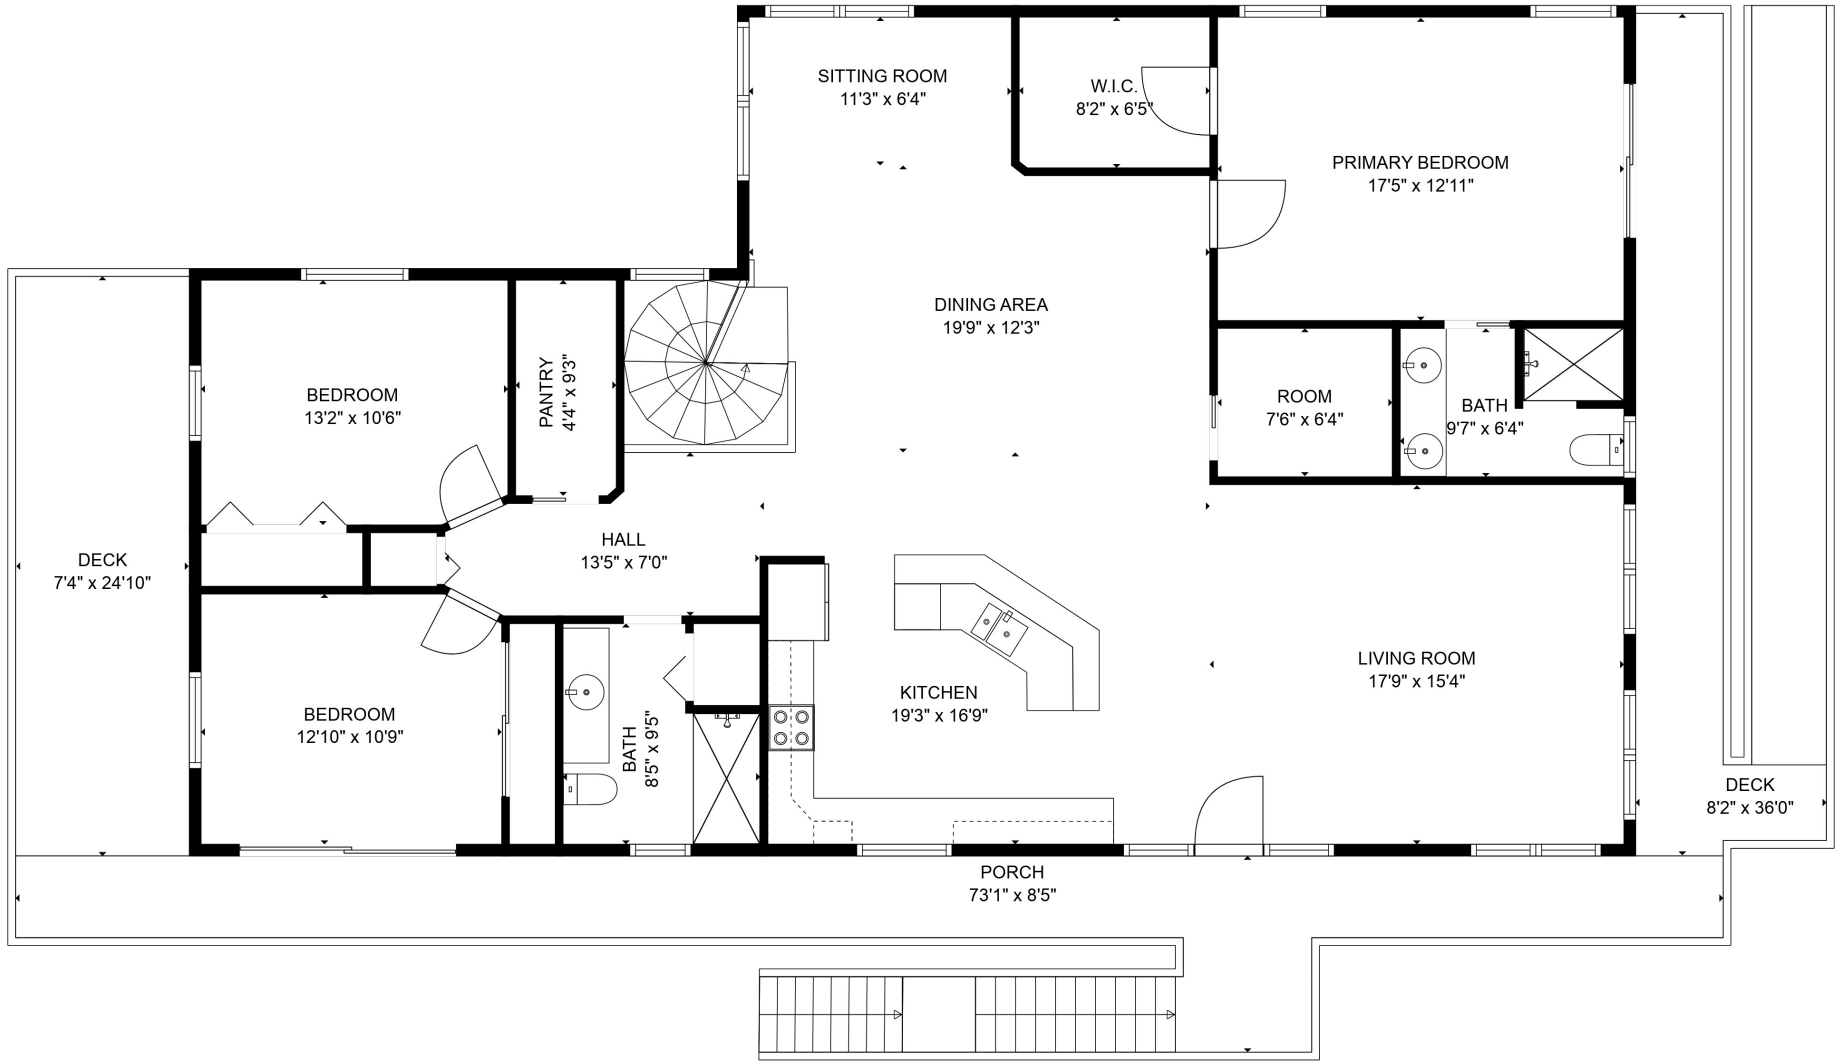

FLOOR 2

FLOOR 1

TOTAL: 3226 sq. ft

Below Ground: 1334 sq. ft, FLOOR 2: 1892 sq. ft

EXCLUDED AREAS: SCREENED PORCH: 248 sq. ft, PATIO: 586 sq. ft, GARAGE: 518 sq. ft,
 PORCH: 341 sq. ft, DECK: 438 sq. ft

SIZES AND DIMENSIONS ARE APPROXIMATE, ACTUAL MAY VARY.

TOTAL: 3226 sq. ft

Below Ground: 1334 sq. ft, FLOOR 2: 1892 sq. ft

EXCLUDED AREAS: SCREENED PORCH: 248 sq. ft, PATIO: 586 sq. ft, GARAGE: 518 sq. ft,
 PORCH: 341 sq. ft, DECK: 438 sq. ft

SIZES AND DIMENSIONS ARE APPROXIMATE, ACTUAL MAY VARY.