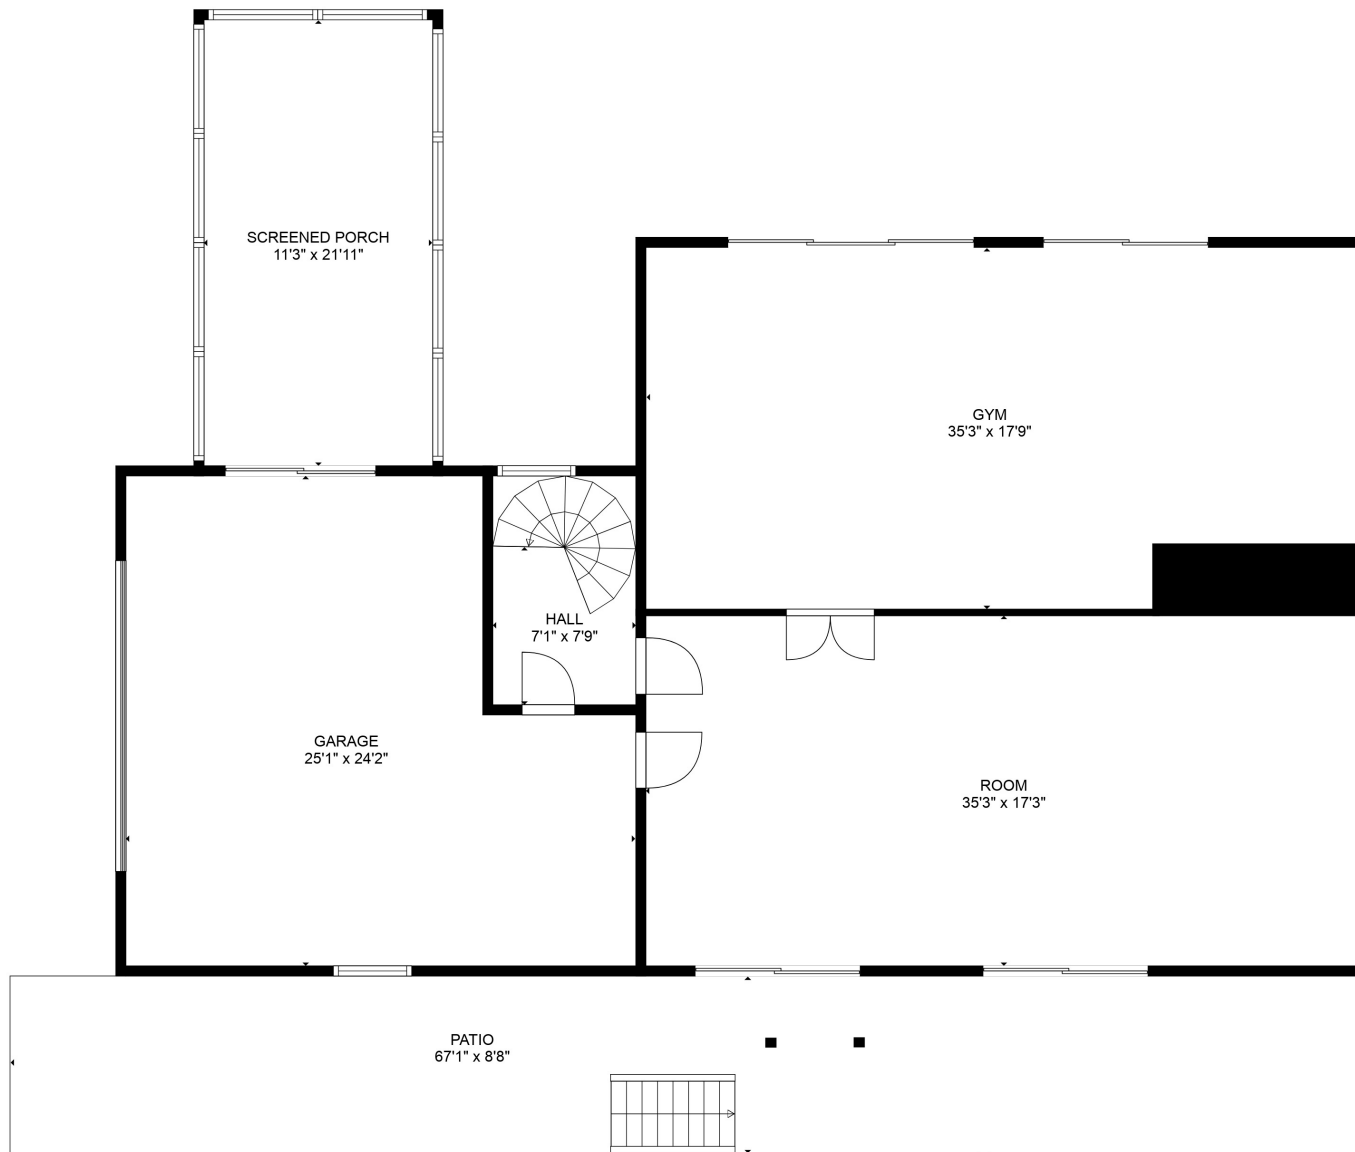

FLOOR 2

FLOOR 1

TOTAL: 3226 sq. ft

Below Ground: 1334 sq. ft, FLOOR 2: 1892 sq. ft

EXCLUDED AREAS: SCREENED PORCH: 248 sq. ft, PATIO: 586 sq. ft, GARAGE: 518 sq. ft,
 PORCH: 341 sq. ft, DECK: 438 sq. ft

SIZES AND DIMENSIONS ARE APPROXIMATE, ACTUAL MAY VARY.

TOTAL: 3226 sq. ft

Below Ground: 1334 sq. ft, FLOOR 2: 1892 sq. ft

EXCLUDED AREAS: SCREENED PORCH: 248 sq. ft, PATIO: 586 sq. ft, GARAGE: 518 sq. ft,
 PORCH: 341 sq. ft, DECK: 438 sq. ft

SIZES AND DIMENSIONS ARE APPROXIMATE, ACTUAL MAY VARY.