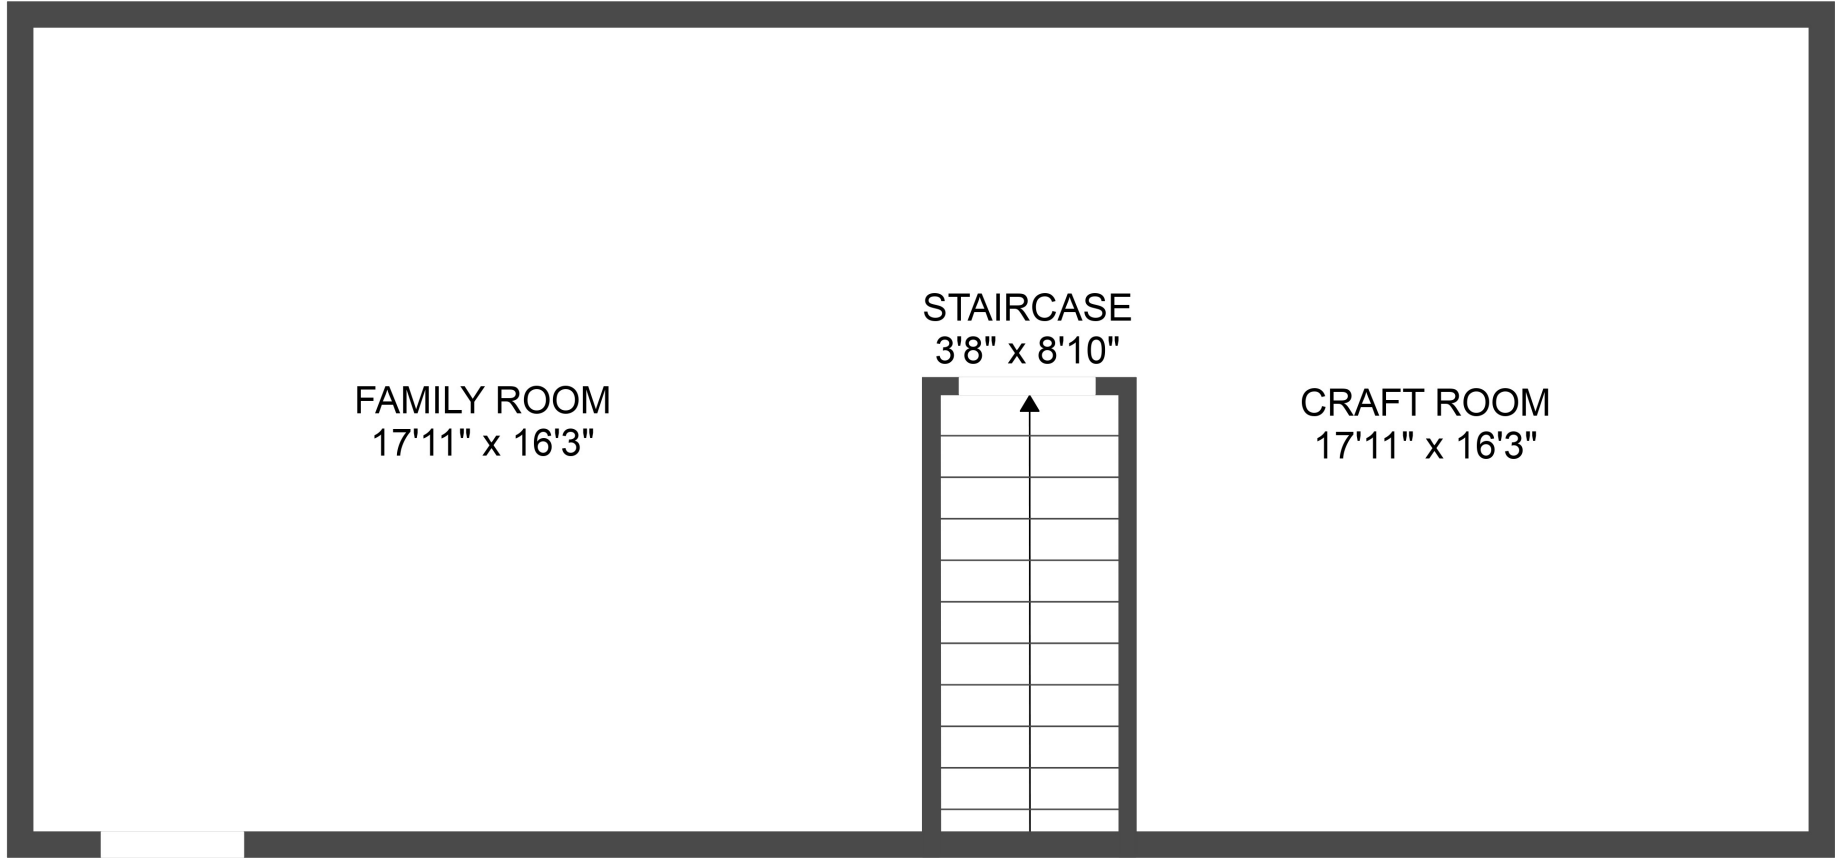

FLOOR 2

FLOOR 1

GARAGE
23'6" x 27'4"

GARAGE 2
23'2" x 27'10"

Total scanned area: 1983 sq. ft