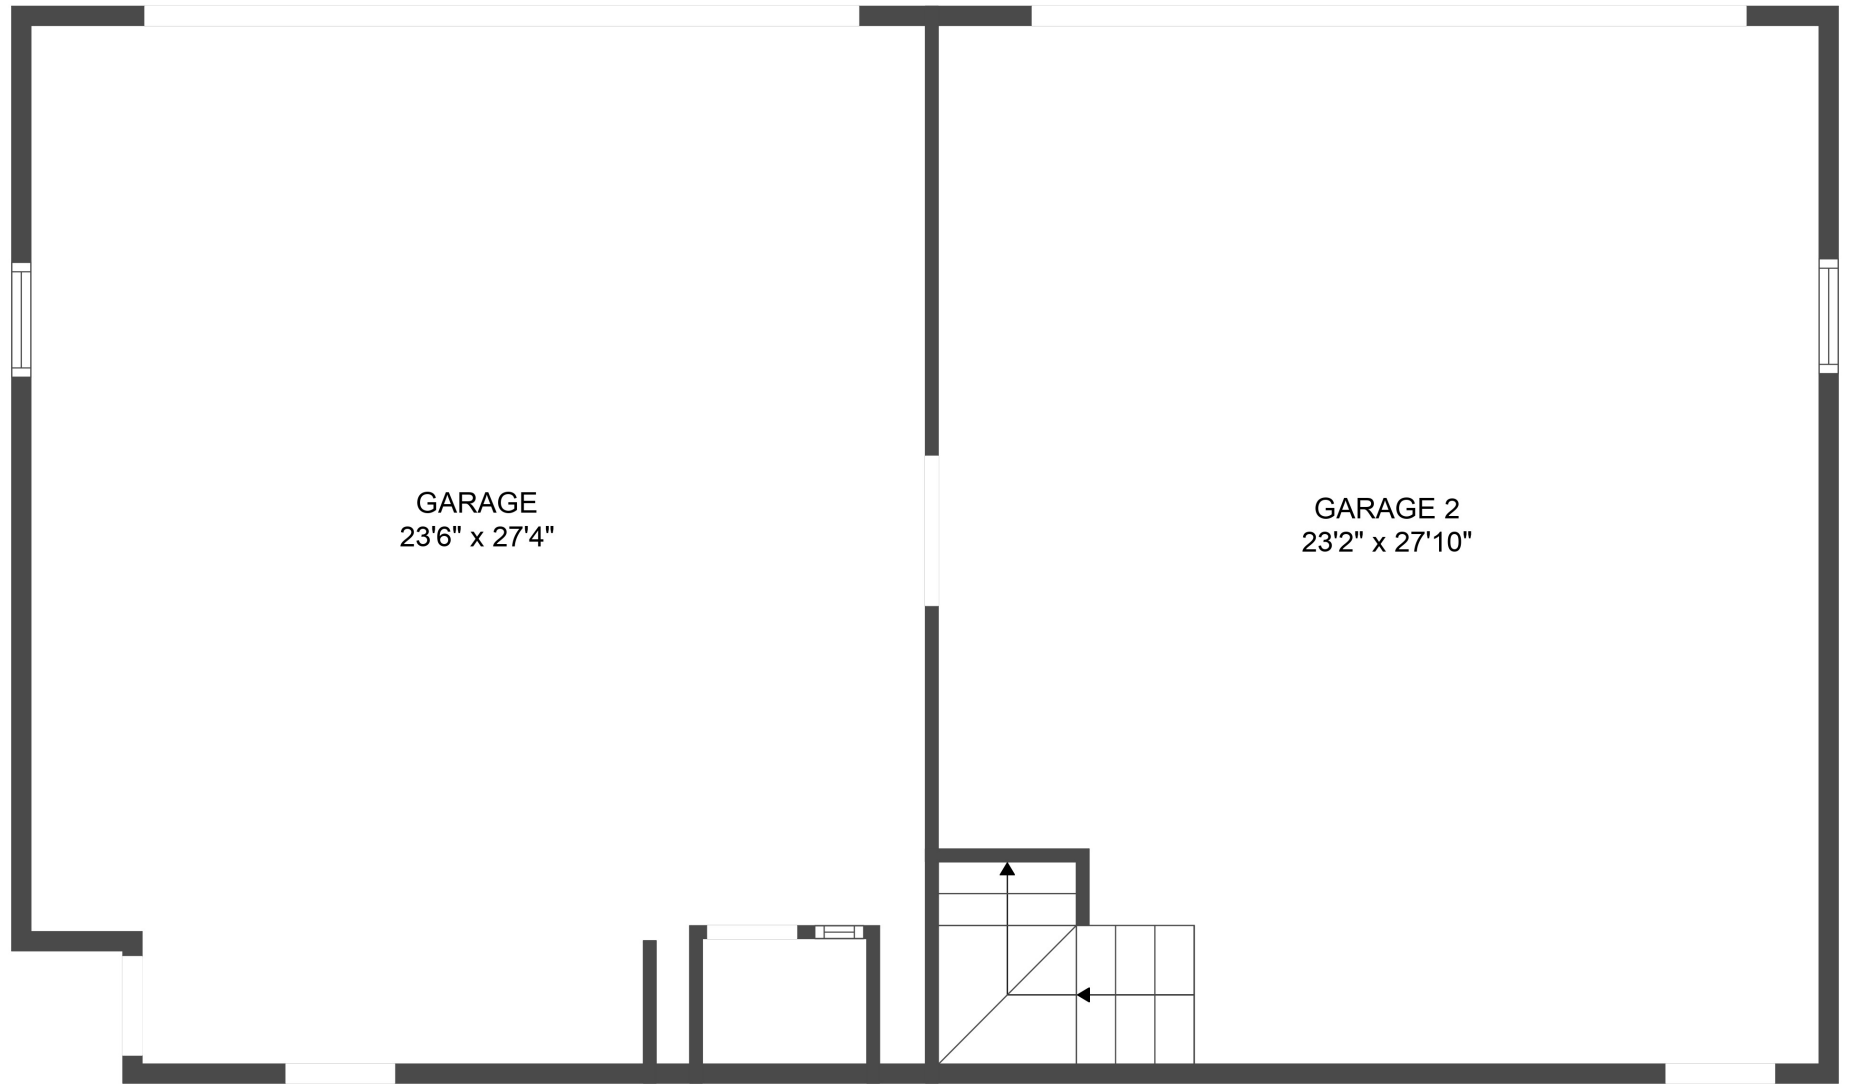

FLOOR 2

FLOOR 1

GARAGE
23'6" x 27'4"

GARAGE 2
23'2" x 27'10"

Total scanned area: 1983 sq. ft