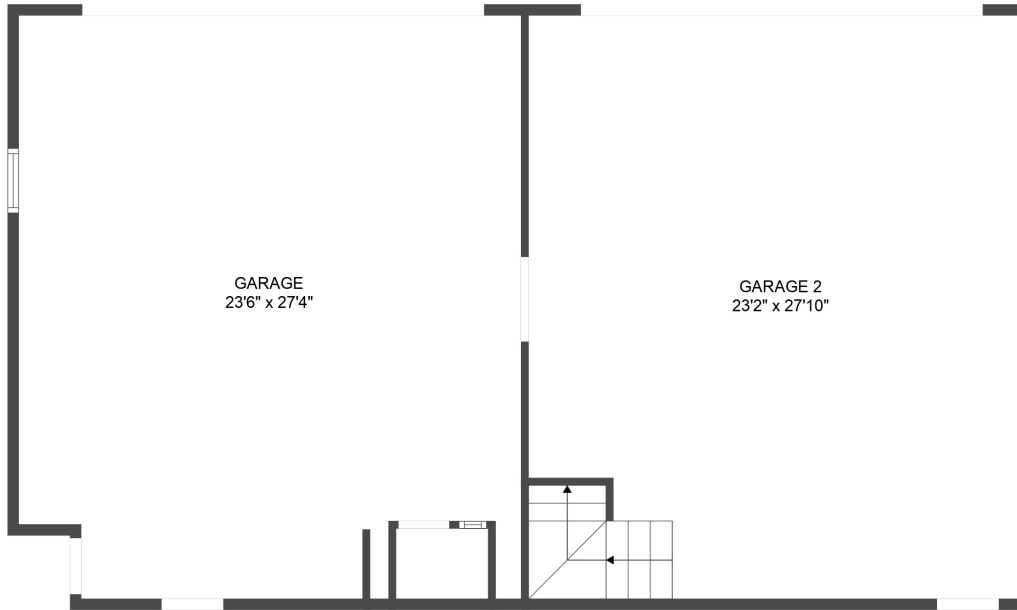

FLOOR 2

FLOOR 1

GARAGE
23'6" x 27'4"

GARAGE 2
23'2" x 27'10"

Total scanned area: 1983 sq. ft