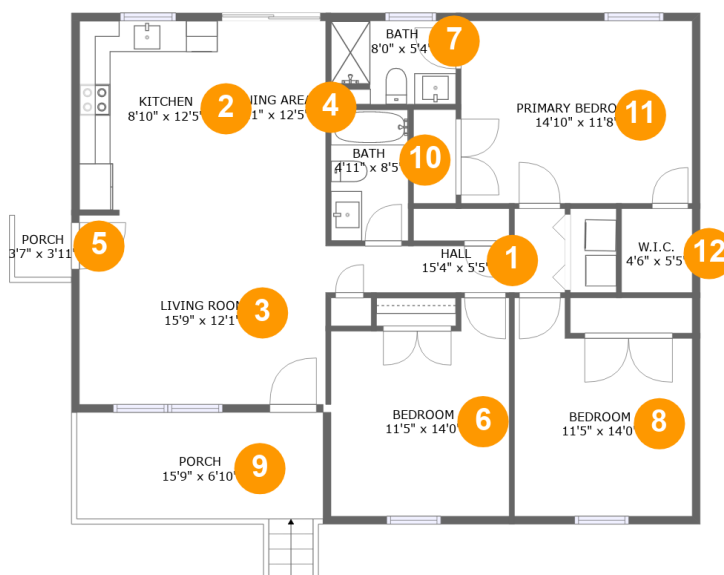

720 Camp North Road, Salem, Virginia, United States**Room dimensions****Floor 1****Total sqft: 1322 Living area: 1200**

#		Dimensions	sqft	Counted as living area
1	Hall	15'4" x 5'5"	53 sq. ft	Yes
2	Kitchen	8'10" x 12'5"	109 sq. ft	Yes
3	Living Room	15'9" x 12'1"	191 sq. ft	Yes
4	Dining Area	6'11" x 12'5"	86 sq. ft	Yes
5	Porch	3'7" x 3'11"	14 sq. ft	No
6	Bedroom	11'5" x 14'0"	142 sq. ft	Yes
7	Bath	8'0" x 5'4"	42 sq. ft	Yes
8	Bedroom	11'5" x 14'0"	138 sq. ft	Yes
9	Porch	15'9" x 6'10"	108 sq. ft	No
10	Bath	4'11" x 8'5"	42 sq. ft	Yes
11	Primary Bedroom	14'10" x 11'8"	173 sq. ft	Yes

Heated: Yes
Finished: Yes
Enclosed: Yes
Contiguous: Yes
Permitted: Yes
Wet space: No
Addition: No
Conversion: No

2 Floor 1 - Kitchen

Dimensions: 8'10" x 12'5"
Area: 109 sq. ft
Counted as living area: Yes

720 Camp North Road, Salem, Virginia, United States**6 Floor 1 - Bedroom**

Dimensions: 11'5" x 14'0"
Area: 142 sq. ft
Counted as living area: Yes

Heated: Yes
Finished: Yes
Enclosed: Yes
Contiguous: Yes
Permitted: Yes
Wet space: No
Addition: No
Conversion: No

Heated: Yes
Finished: Yes
Enclosed: Yes
Contiguous: Yes
Permitted: Yes
Wet space: No
Addition: No
Conversion: No

12 Floor 1 - W.I.C.

Dimensions: 4'6" x 5'5"
Area: 24 sq. ft
Counted as living area: Yes

Heated: Yes
Finished: Yes
Enclosed: Yes
Contiguous: Yes
Permitted: Yes
Wet space: No
Addition: No
Conversion: No