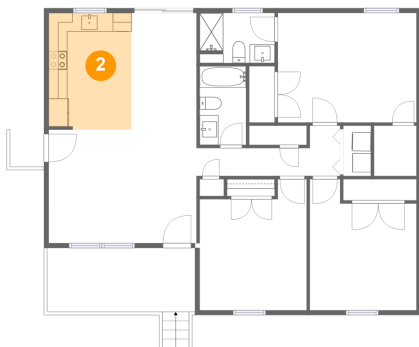

720 Camp North Road, Salem, Virginia, United States

#		Dimensions	sqft	Counted as living area
12	W.I.C.	4'6" x 5'5"	24 sq. ft	Yes

720 Camp North Road, Salem, Virginia, United States

1 Floor 1 - Hall

Dimensions: 15'4" x 5'5"
Area: 53 sq. ft
Counted as living area: Yes

Heated: Yes
Finished: Yes
Enclosed: Yes
Contiguous: Yes
Permitted: Yes
Wet space: No
Addition: No
Conversion: No

2 Floor 1 - Kitchen

Dimensions: 8'10" x 12'5"
Area: 109 sq. ft
Counted as living area: Yes

Heated: Yes
Finished: Yes
Enclosed: Yes
Contiguous: Yes
Permitted: Yes
Wet space: No
Addition: No
Conversion: No

720 Camp North Road, Salem, Virginia, United States

3 Floor 1 - Living Room

Dimensions: 15'9" x 12'1"
Area: 191 sq. ft
Counted as living area: Yes

Heated: Yes
Finished: Yes
Enclosed: Yes
Contiguous: Yes
Permitted: Yes
Wet space: No
Addition: No
Conversion: No

4 Floor 1 - Dining Area

Dimensions: 6'11" x 12'5"
Area: 86 sq. ft
Counted as living area: Yes