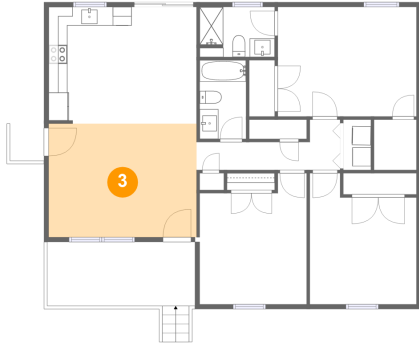

Heated: Yes
Finished: Yes
Enclosed: Yes
Contiguous: Yes
Permitted: Yes
Wet space: No
Addition: No
Conversion: No

2 Floor 1 - Kitchen

Dimensions: 8'10" x 12'5"
Area: 109 sq. ft
Counted as living area: Yes

Heated: Yes
Finished: Yes
Enclosed: Yes
Contiguous: Yes
Permitted: Yes
Wet space: No
Addition: No
Conversion: No

720 Camp North Road, Salem, Virginia, United States

3 Floor 1 - Living Room

Dimensions: 15'9" x 12'1"
Area: 191 sq. ft
Counted as living area: Yes

Heated: Yes
Finished: Yes
Enclosed: Yes
Contiguous: Yes
Permitted: Yes
Wet space: No
Addition: No
Conversion: No

4 Floor 1 - Dining Area

Dimensions: 6'11" x 12'5"
Area: 86 sq. ft
Counted as living area: Yes

Heated: Yes
Finished: Yes
Enclosed: Yes
Contiguous: Yes
Permitted: Yes
Wet space: No
Addition: No
Conversion: No

5 Floor 1 - Porch

Dimensions: 3'7" x 3'11"
Area: 14 sq. ft
Counted as living area: No

Heated: No
Finished: Yes
Enclosed: No
Contiguous: No
Permitted: Yes
Wet space: No
Addition: No
Conversion: No