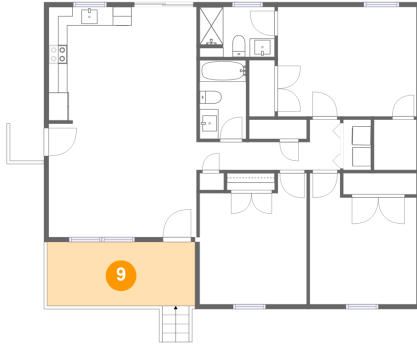

7 Floor 1 - Bath

Dimensions: 8'0" x 5'4"
Area: 42 sq. ft
Counted as living area: Yes

Heated: Yes
Finished: Yes
Enclosed: Yes
Contiguous: Yes
Permitted: Yes
Wet space: Yes
Addition: No
Conversion: No

8 Floor 1 - Bedroom

Dimensions: 11'5" x 14'0"
Area: 138 sq. ft
Counted as living area: Yes

Heated: Yes
Finished: Yes
Enclosed: Yes
Contiguous: Yes
Permitted: Yes
Wet space: No
Addition: No
Conversion: No

720 Camp North Road, Salem, Virginia, United States**9 Floor 1 - Porch**