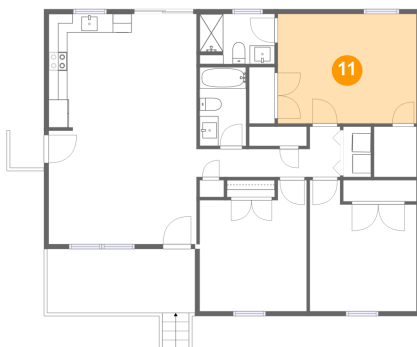

Dimensions: 11'5" x 14'0"
Area: 138 sq. ft
Counted as living area: Yes

Heated: Yes
Finished: Yes
Enclosed: Yes
Contiguous: Yes
Permitted: Yes
Wet space: No
Addition: No
Conversion: No

720 Camp North Road, Salem, Virginia, United States**9 Floor 1 - Porch**

Dimensions: 15'9" x 6'10"
Area: 108 sq. ft
Counted as living area: No

Heated: No
Finished: Yes
Enclosed: No
Contiguous: Yes
Permitted: Yes
Wet space: No
Addition: No
Conversion: No

10 Floor 1 - Bath

Dimensions: 4'11" x 8'5"
Area: 42 sq. ft
Counted as living area: Yes

Heated: Yes
Finished: Yes
Enclosed: Yes
Contiguous: Yes
Permitted: Yes
Wet space: Yes
Addition: No
Conversion: No

11 Floor 1 - Primary Bedroom

Dimensions: 14'10" x 11'8"
Area: 173 sq. ft
Counted as living area: Yes

Heated: Yes
Finished: Yes
Enclosed: Yes
Contiguous: Yes
Permitted: Yes
Wet space: No
Addition: No
Conversion: No

12 Floor 1 - W.I.C.

Dimensions: 4'6" x 5'5"
Area: 24 sq. ft
Counted as living area: Yes

Heated: Yes
Finished: Yes
Enclosed: Yes
Contiguous: Yes
Permitted: Yes
Wet space: No
Addition: No
Conversion: No