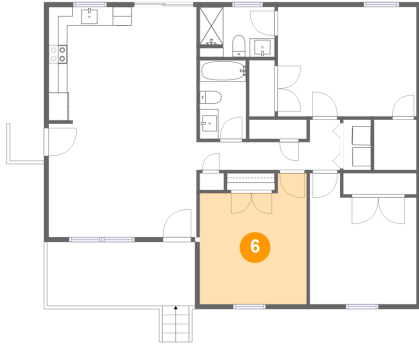

720 Camp North Road, Salem, Virginia, United States

6 Floor 1 - Bedroom

Dimensions: 11'5" x 14'0"
Area: 142 sq. ft
Counted as living area: Yes

Heated: Yes
Finished: Yes
Enclosed: Yes
Contiguous: Yes
Permitted: Yes
Wet space: No
Addition: No
Conversion: No