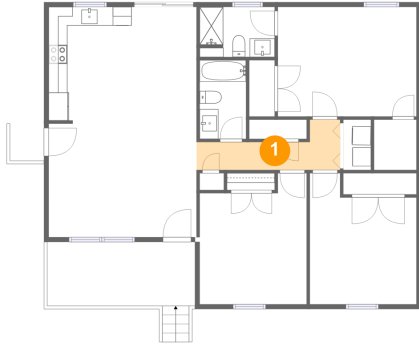

720 Camp North Road, Salem, Virginia, United States

1 Floor 1 - Hall

Dimensions: 15'4" x 5'5"
Area: 53 sq. ft
Counted as living area: Yes

Heated: Yes
Finished: Yes
Enclosed: Yes
Contiguous: Yes
Permitted: Yes
Wet space: No
Addition: No
Conversion: No