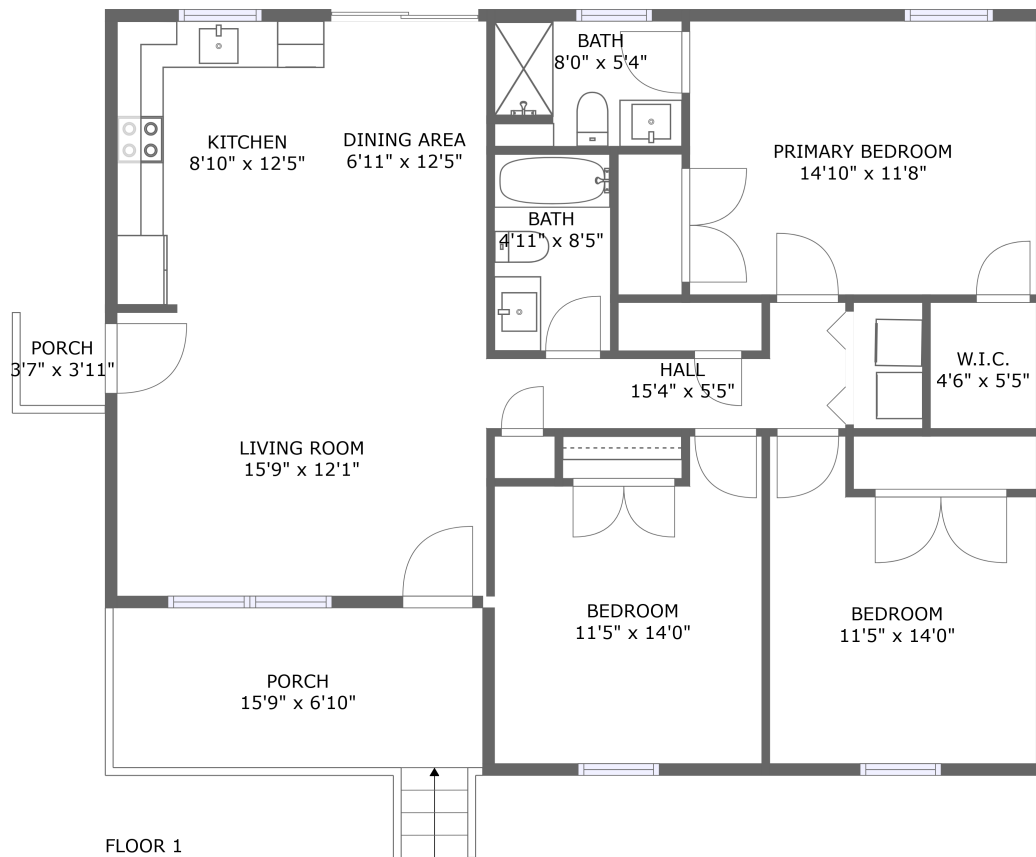

720 Camp North Road, Salem, Virginia, United States

Property summary

0 Garages

3 Bedrooms

2 Bathrooms

0 Half baths

1 Floors

1,200
Gross living
area sqft

1,322
Total sqft