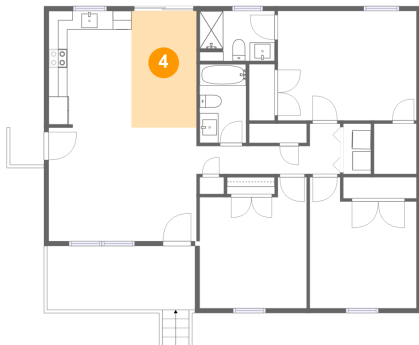

Heated: Yes
Finished: Yes
Enclosed: Yes
Contiguous: Yes
Permitted: Yes
Wet space: No
Addition: No
Conversion: No

2 Floor 1 - Kitchen

Dimensions: 8'10" x 12'5"
Area: 109 sq. ft
Counted as living area: Yes

Heated: Yes
Finished: Yes
Enclosed: Yes
Contiguous: Yes
Permitted: Yes
Wet space: No
Addition: No
Conversion: No

720 Camp North Road, Salem, Virginia, United States

3 Floor 1 - Living Room

Dimensions: 15'9" x 12'1"
Area: 191 sq. ft
Counted as living area: Yes

Heated: Yes
Finished: Yes
Enclosed: Yes
Contiguous: Yes
Permitted: Yes
Wet space: No
Addition: No
Conversion: No

4 Floor 1 - Dining Area

Dimensions: 6'11" x 12'5"
Area: 86 sq. ft
Counted as living area: Yes

Heated: Yes
Finished: Yes
Enclosed: Yes
Contiguous: Yes
Permitted: Yes
Wet space: No
Addition: No
Conversion: No

5 Floor 1 - Porch

Dimensions: 3'7" x 3'11"
Area: 14 sq. ft
Counted as living area: No

Heated: No
Finished: Yes
Enclosed: No
Contiguous: No
Permitted: Yes
Wet space: No
Addition: No
Conversion: No