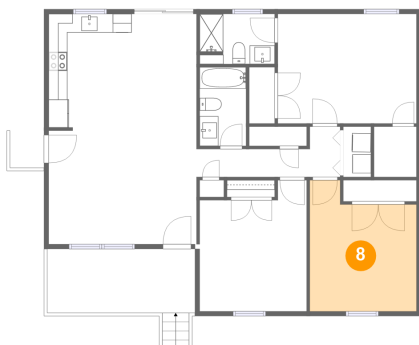

Heated: Yes
Finished: Yes
Enclosed: Yes
Contiguous: Yes
Permitted: Yes
Wet space: No
Addition: No
Conversion: No

5 Floor 1 - Porch

Dimensions: 3'7" x 3'11"
Area: 14 sq. ft
Counted as living area: No

Heated: No
Finished: Yes
Enclosed: No
Contiguous: No
Permitted: Yes
Wet space: No
Addition: No
Conversion: No

720 Camp North Road, Salem, Virginia, United States**6 Floor 1 - Bedroom**

Dimensions: 11'5" x 14'0"
Area: 142 sq. ft
Counted as living area: Yes

Heated: Yes
Finished: Yes
Enclosed: Yes
Contiguous: Yes
Permitted: Yes
Wet space: No
Addition: No
Conversion: No

Dimensions: 11'5" x 14'0"
Area: 138 sq. ft
Counted as living area: Yes

Heated: Yes
Finished: Yes
Enclosed: Yes
Contiguous: Yes
Permitted: Yes
Wet space: No
Addition: No
Conversion: No

720 Camp North Road, Salem, Virginia, United States**9 Floor 1 - Porch**