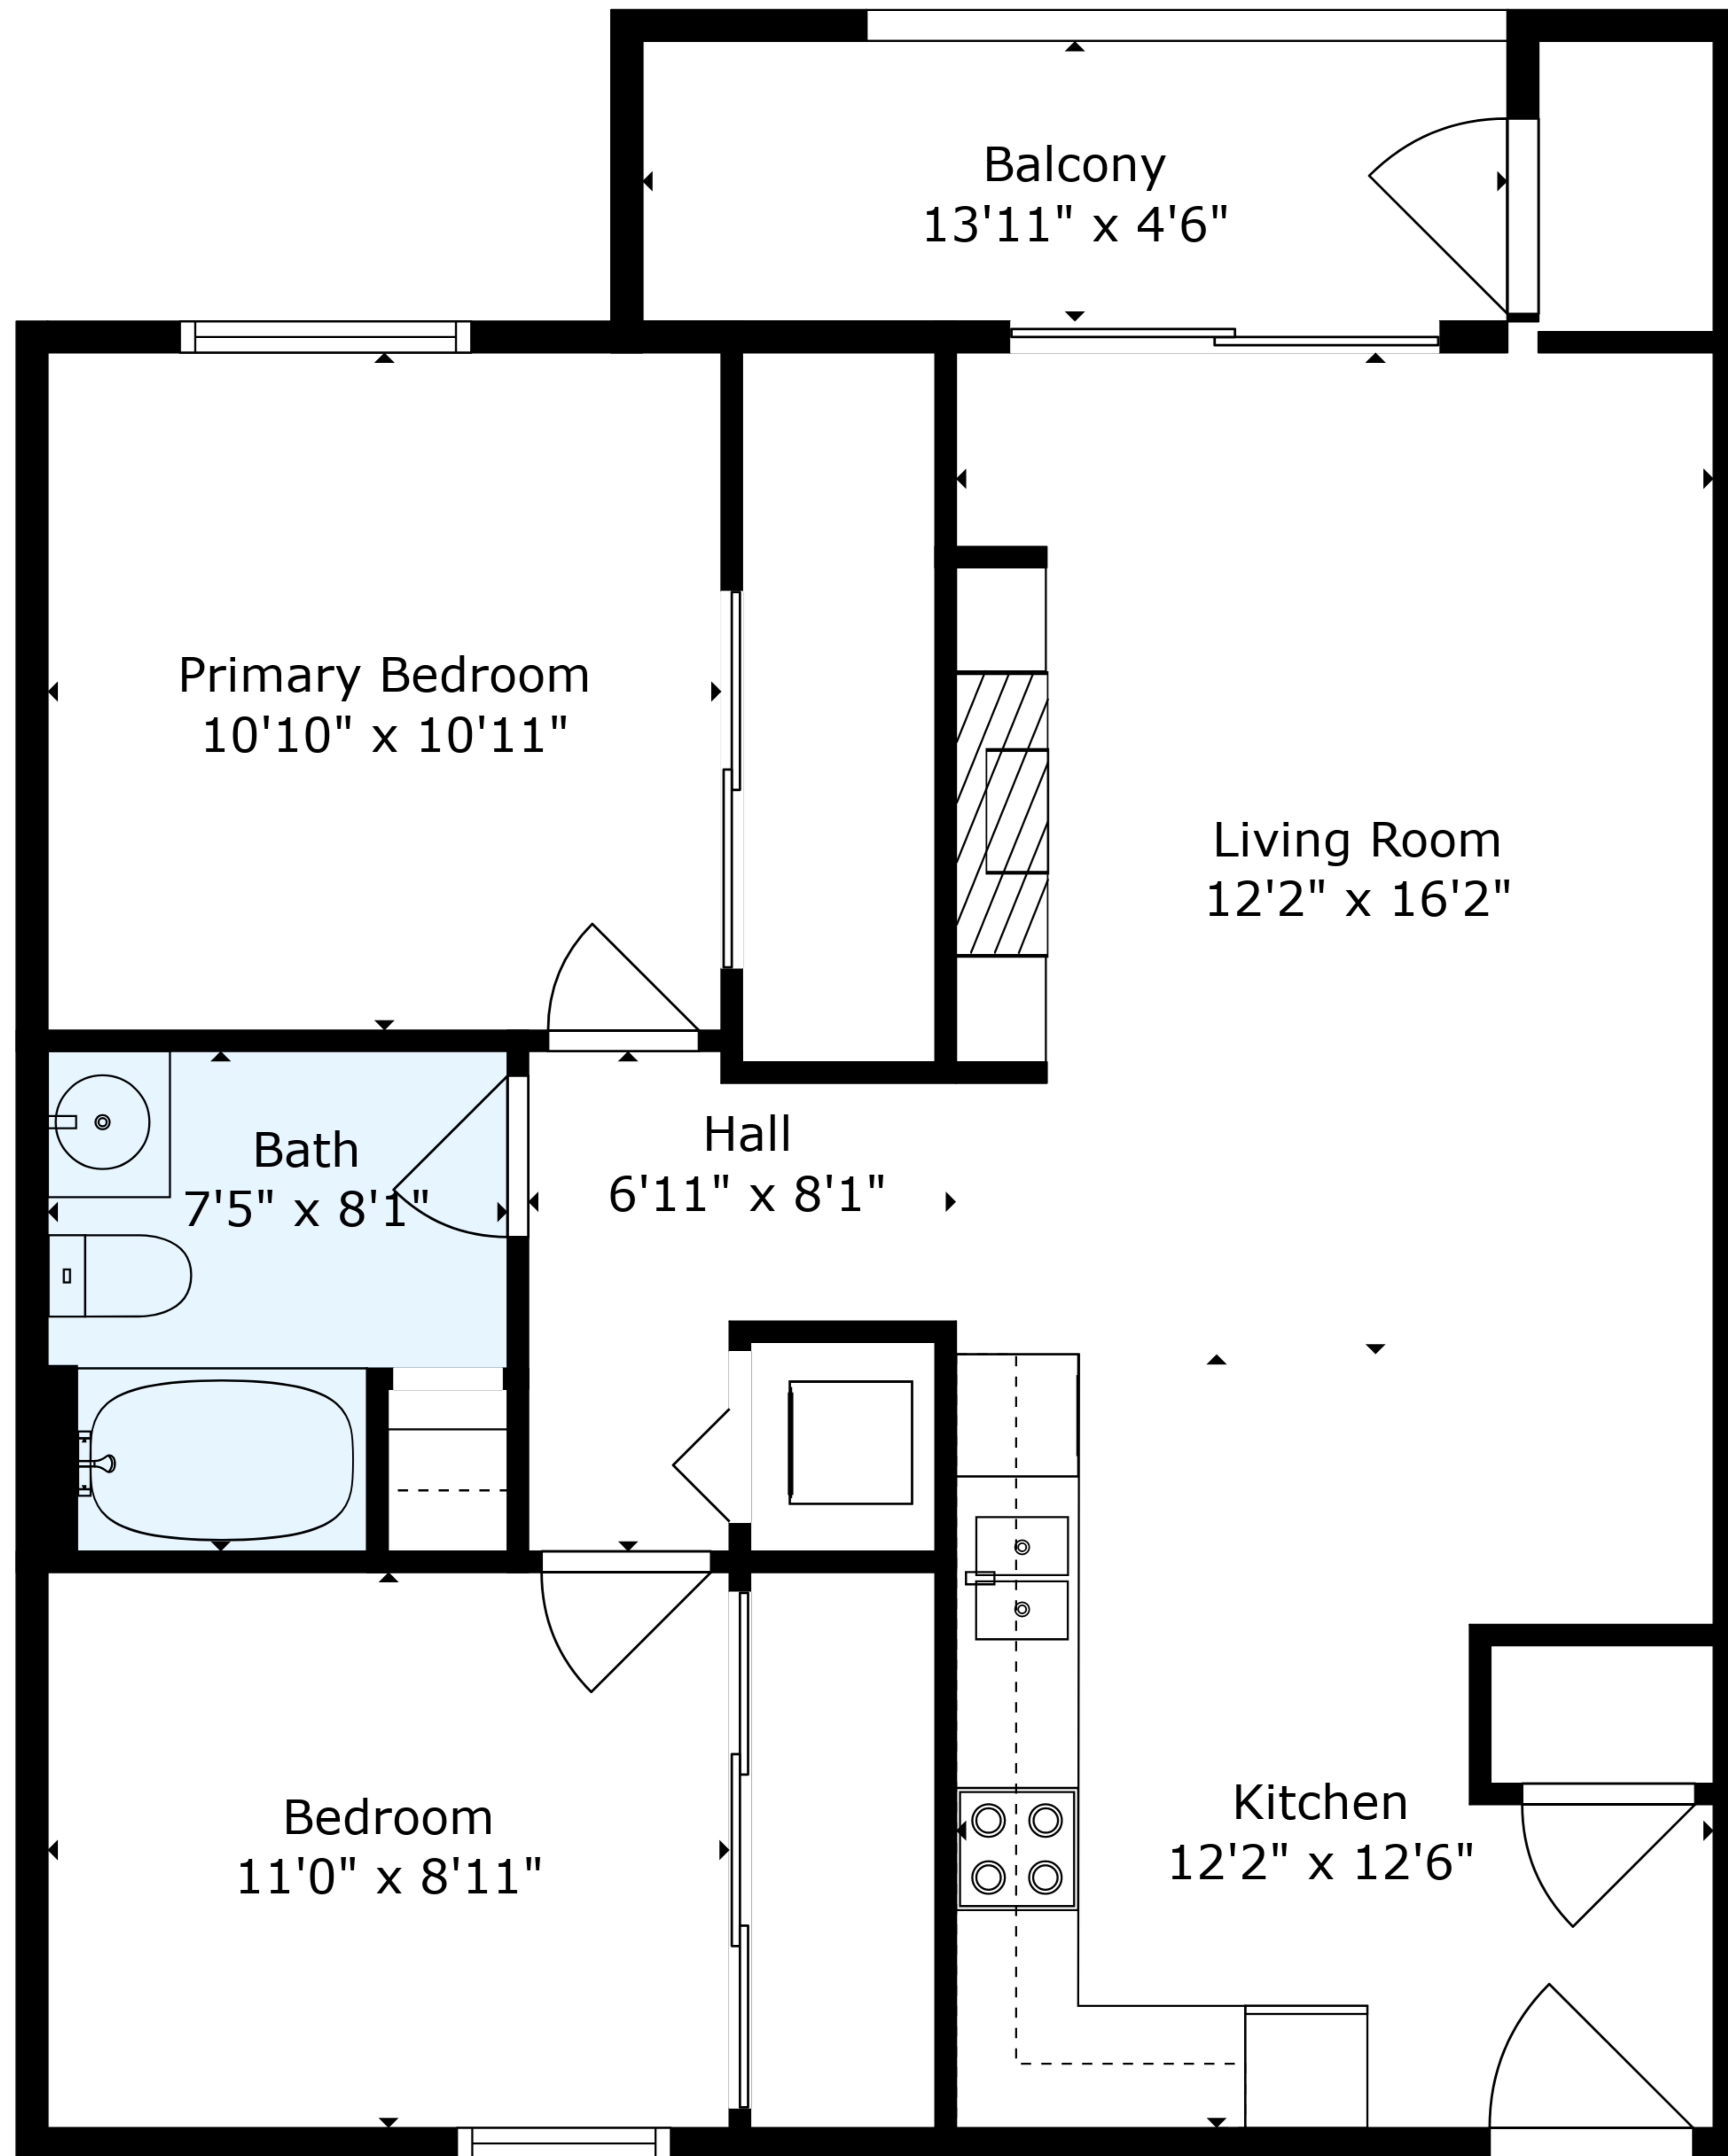

**TOTAL: 782 sq. ft**  
FLOOR 1: 782 sq. ft  
EXCLUDED AREAS: BALCONY: 63 sq. ft

Floor Plan Created By Cubicasa App. Measurements Deemed Highly Reliable But Not Guaranteed.

**TOTAL: 782 sq. ft**  
 FLOOR 1: 782 sq. ft  
 EXCLUDED AREAS: BALCONY: 63 sq. ft

Floor Plan Created By Cubicasa App. Measurements Deemed Highly Reliable But Not Guaranteed.