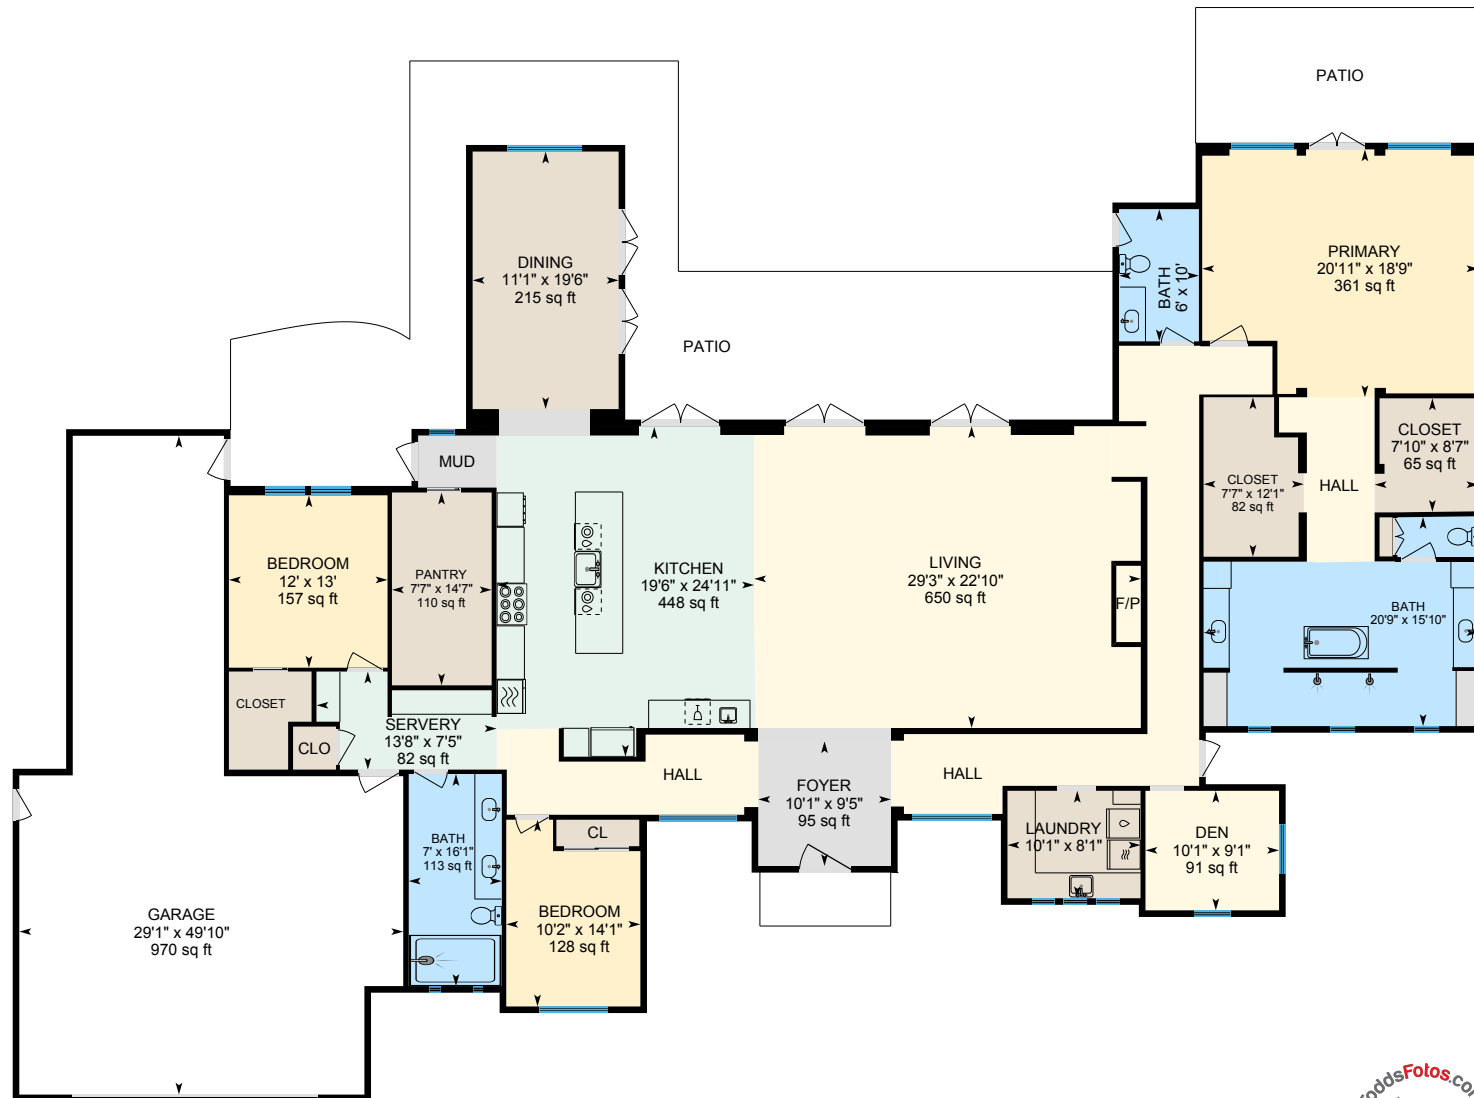

10825 Goldsborough Cir, Oakdale, CA

Main Floor Finished Area 3908.38 sq ft
Unfinished Area 1024.08 sq ft

PREPARED: 2024/05/27