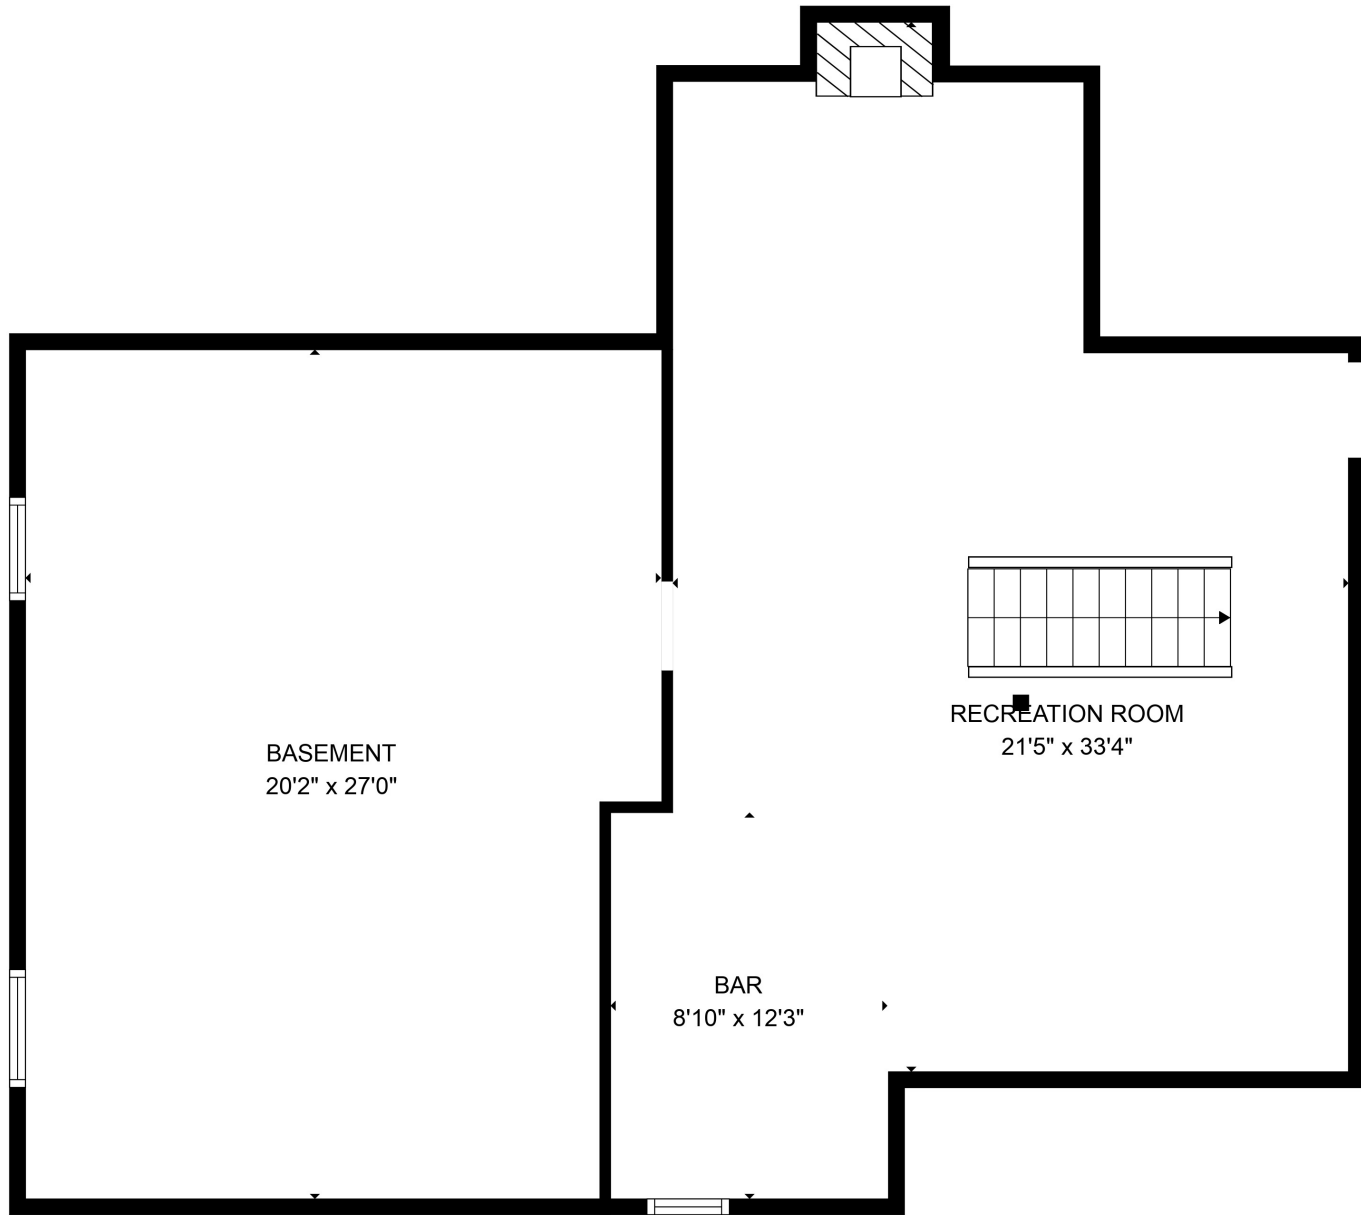

FLOOR 1

FLOOR 2

MEASUREMENTS ARE CALCULATED BY CUBICASA TECHNOLOGY. DEEMED HIGHLY RELIABLE BUT NOT GUARANTEED.

BASEMENT  
20'2" x 27'0"

RECREATION ROOM  
21'5" x 33'4"

BAR  
8'10" x 12'3"