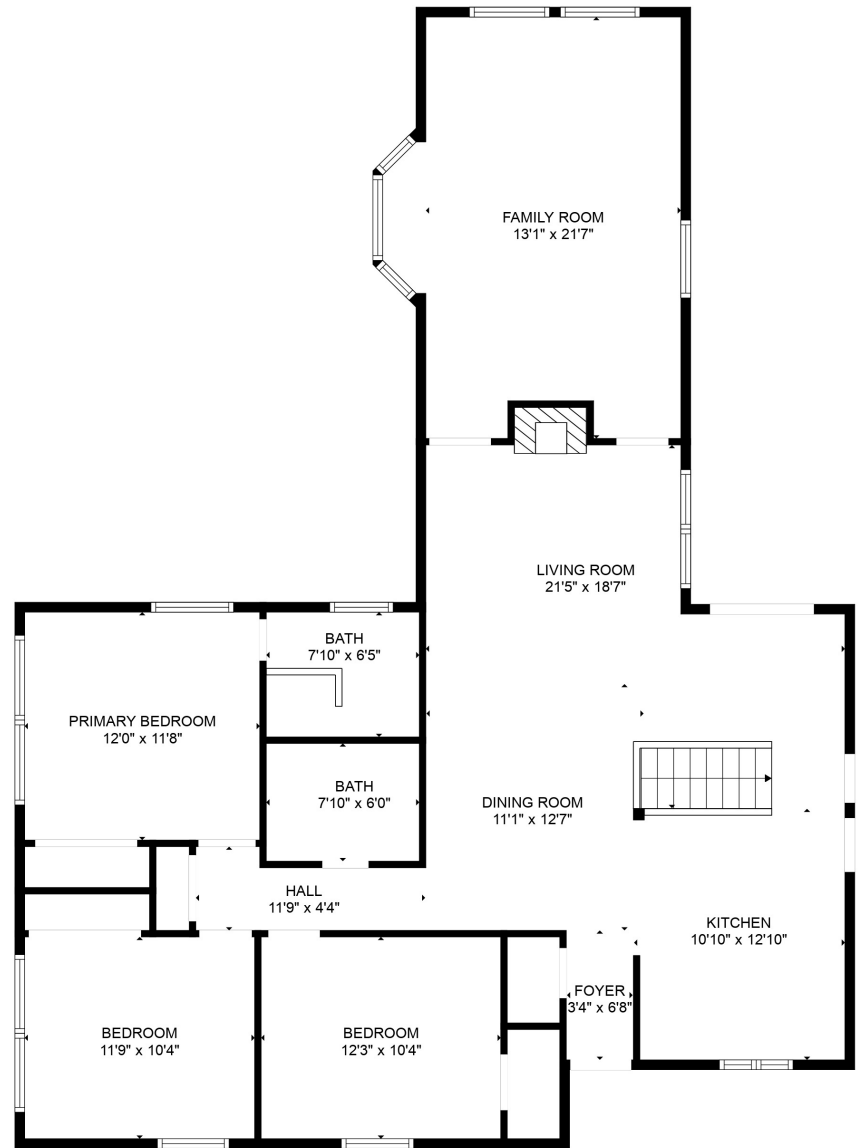

FLOOR 1

FLOOR 2

MEASUREMENTS ARE CALCULATED BY CUBICASA TECHNOLOGY. DEEMED HIGHLY RELIABLE BUT NOT GUARANTEED.

BASEMENT  
20'2" x 27'0"

RECREATION ROOM  
21'5" x 33'4"

BAR  
8'10" x 12'3"