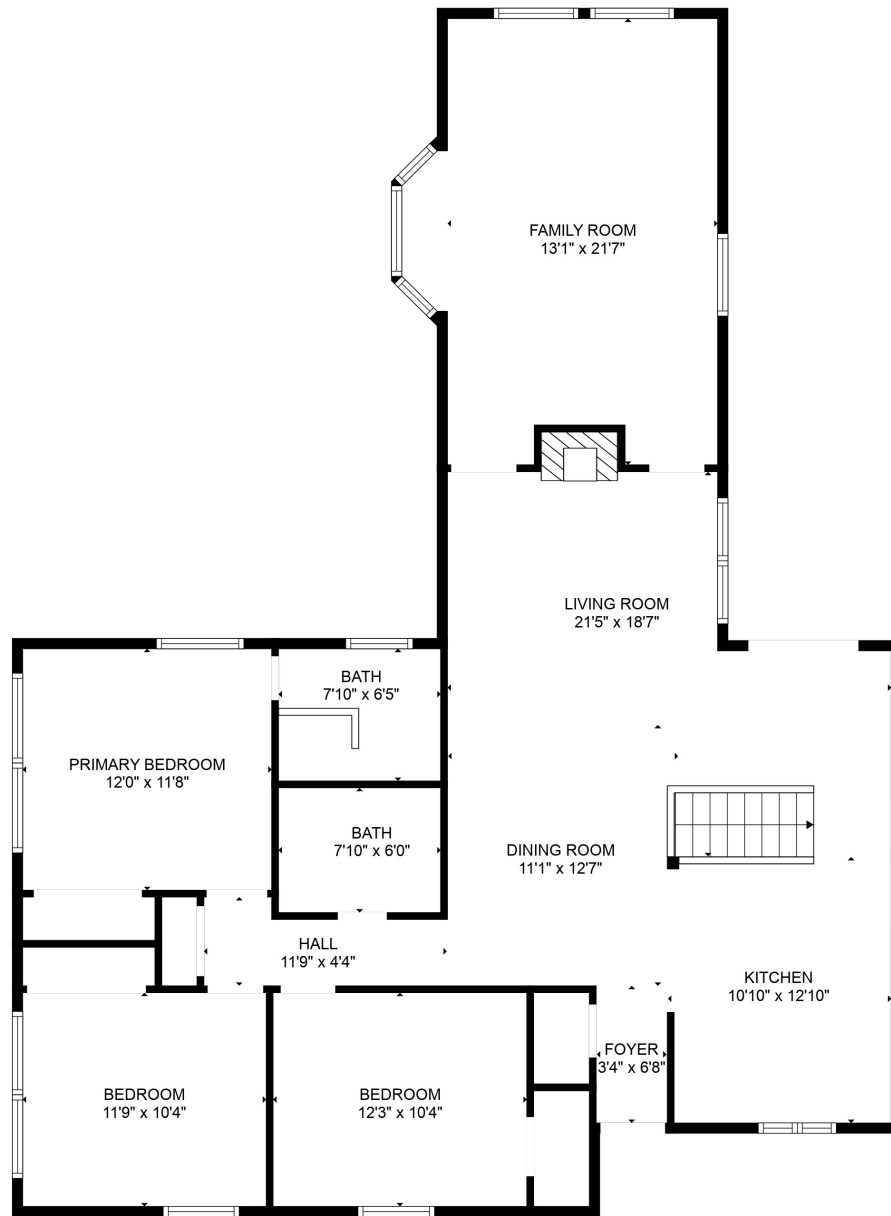

FLOOR 1

FLOOR 2

MEASUREMENTS ARE CALCULATED BY CUBICASA TECHNOLOGY. DEEMED HIGHLY RELIABLE BUT NOT GUARANTEED.

BASEMENT  
20'2" x 27'0"

RECREATION ROOM  
21'5" x 33'4"

BAR  
8'10" x 12'3"