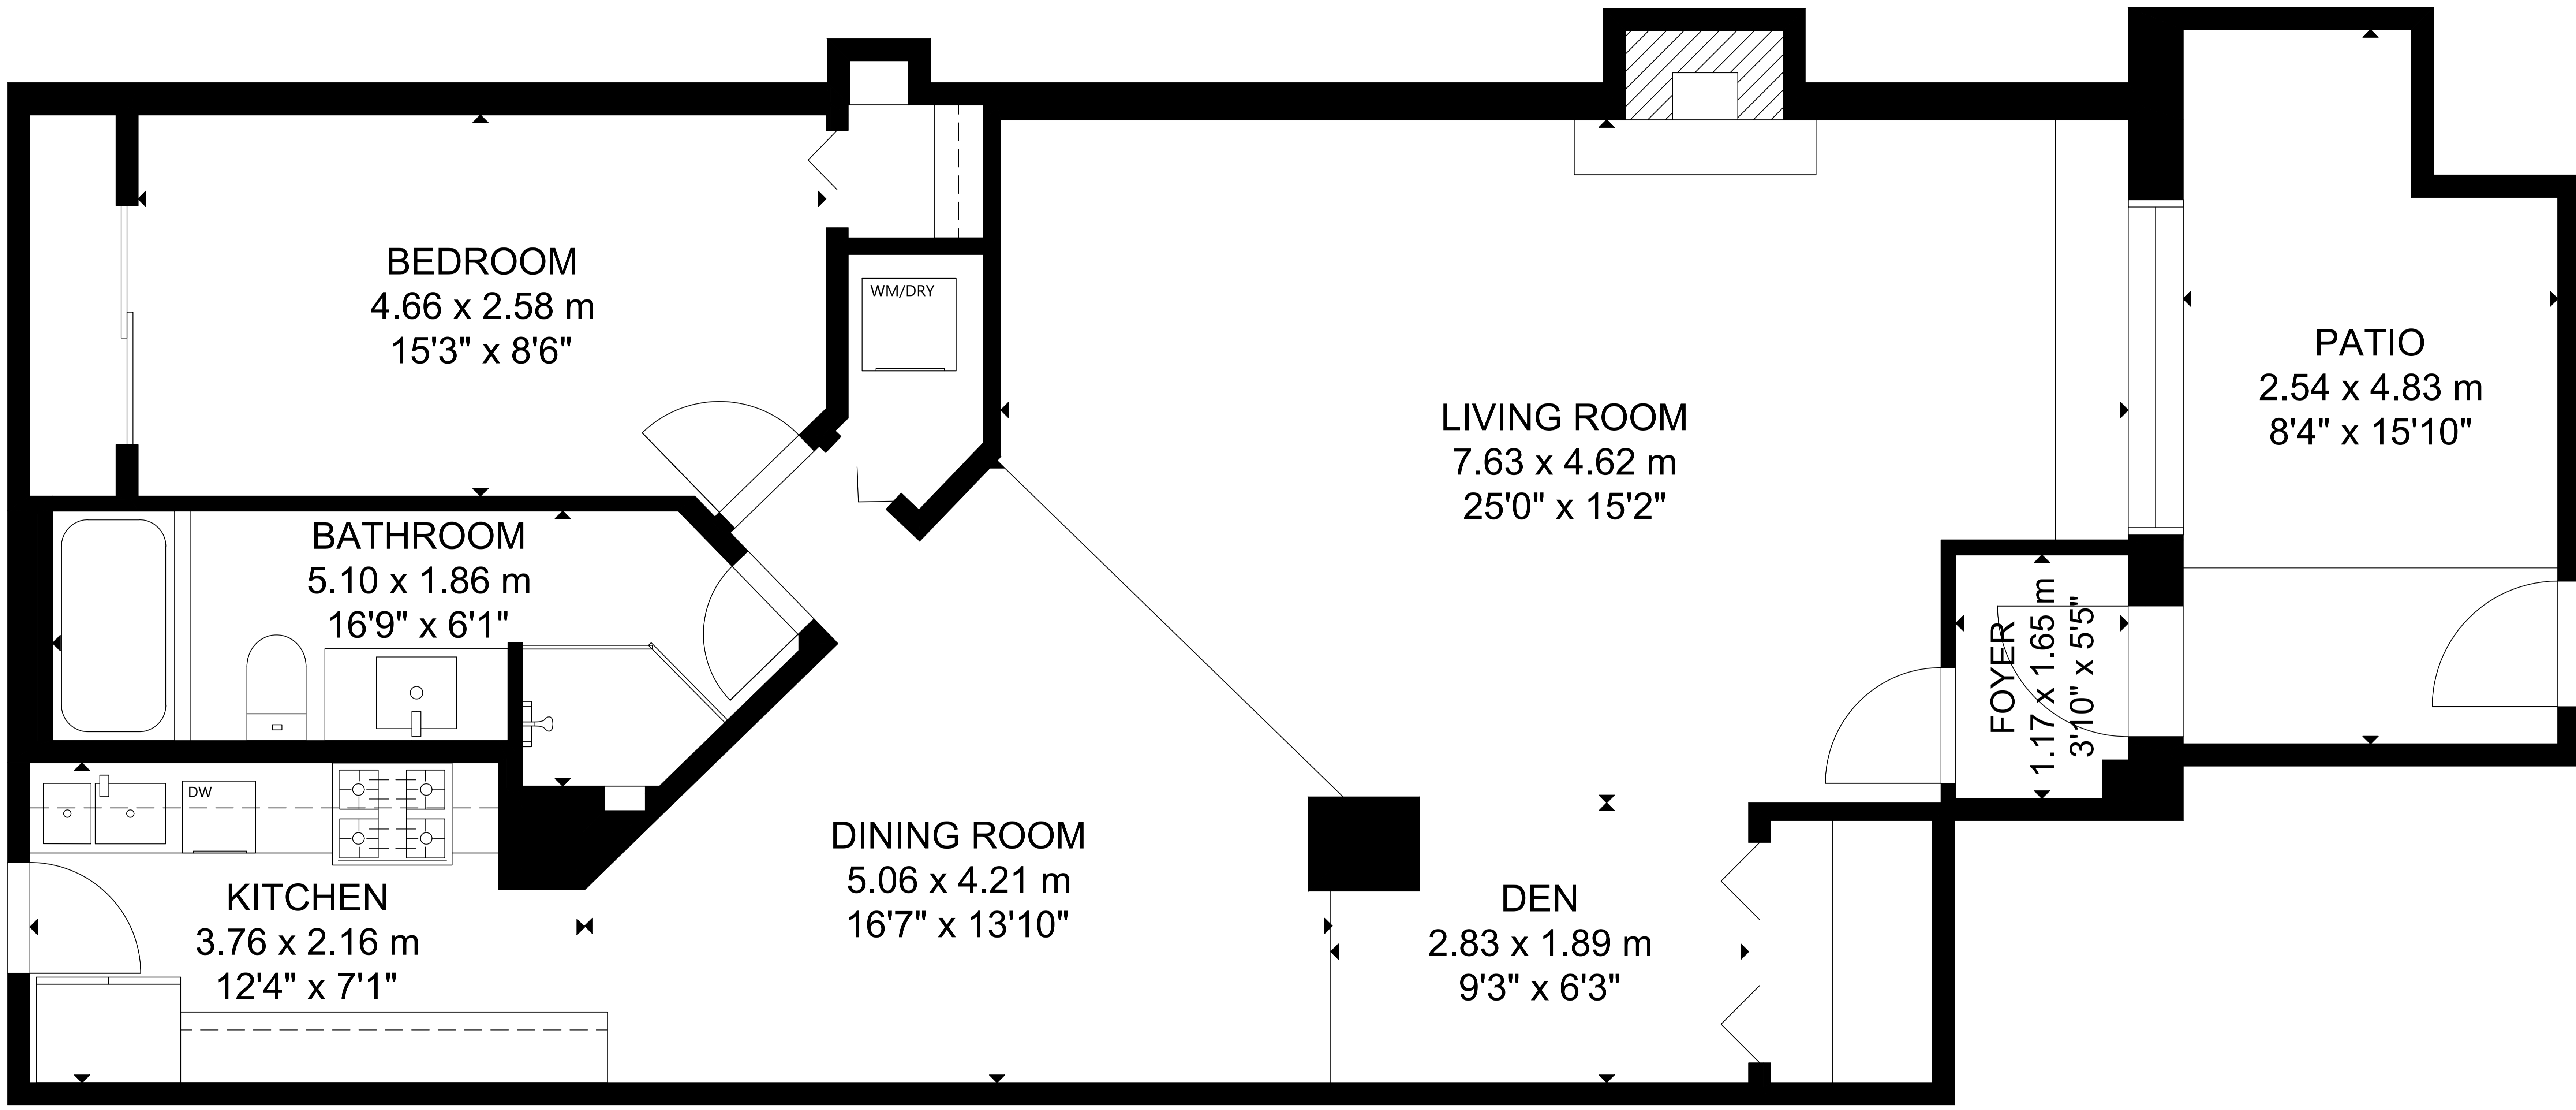

99 Coleman Avenue, Suite 104

MAIN FLOOR

GROSS INTERNAL AREA
MAIN FLOOR: 977 sq ft/ 91 m²
PATIO: 120 sq ft/ 11 m²
TOTAL: 977 sq ft/ 91 m²

SIZE AND DIMENSIONS ARE APPROXIMATE, ACTUAL MAY VARY.