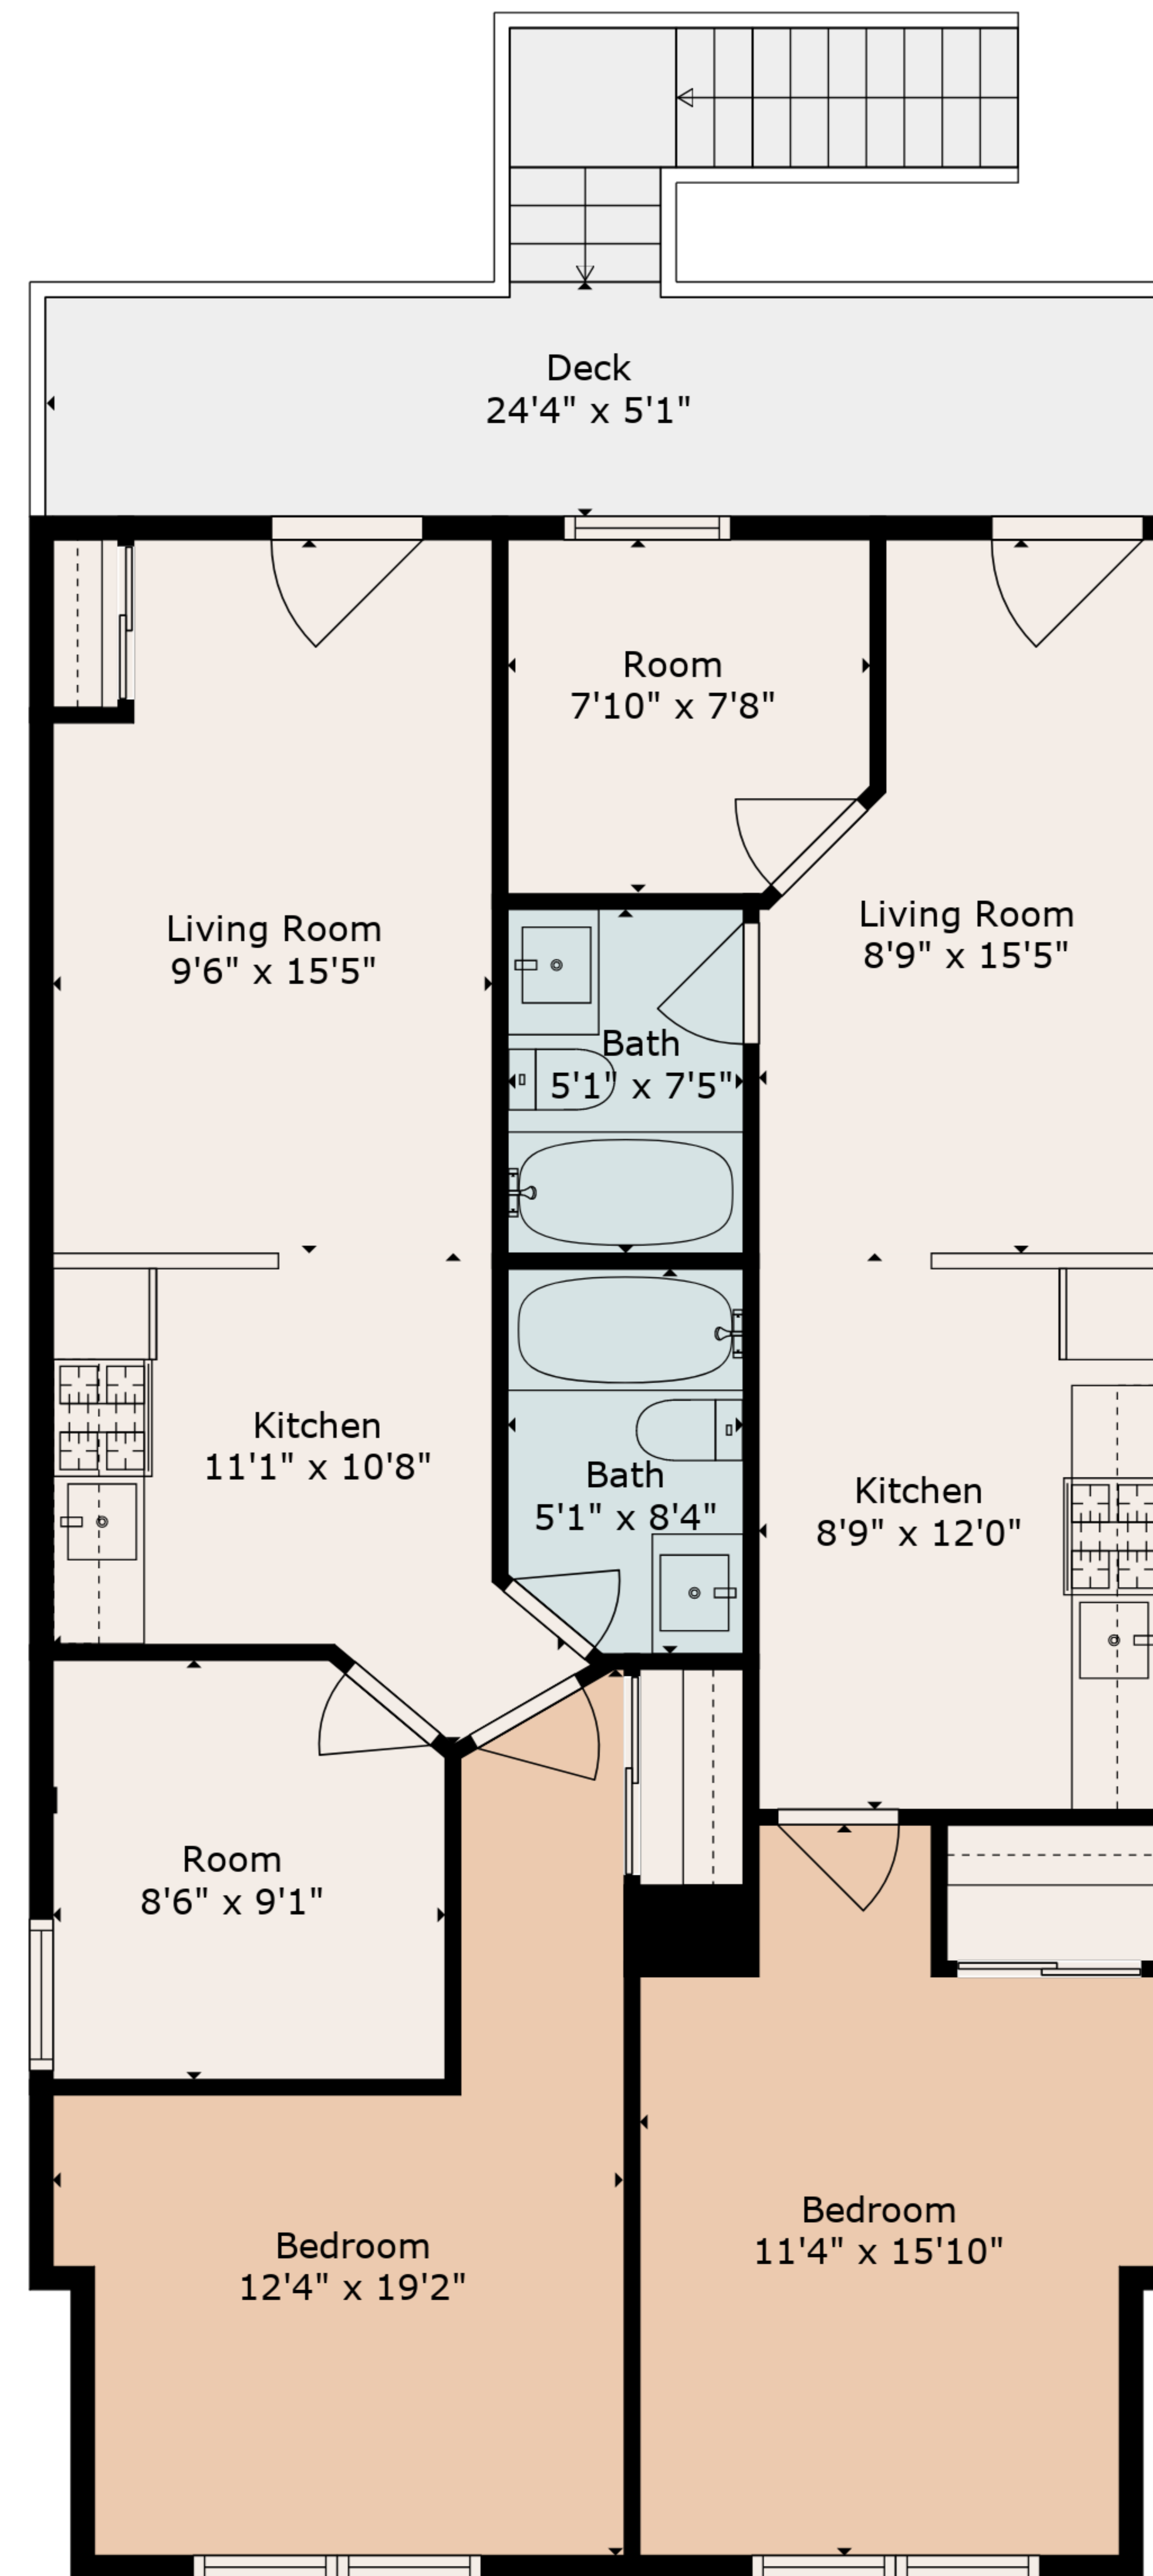

**TOTAL: 2089 sq. ft**

FLOOR 1: 1050 sq. ft, FLOOR 2: 1039 sq. ft  
EXCLUDED AREAS: DECK: 158 sq. ft

**TOTAL: 2089 sq. ft**

FLOOR 1: 1050 sq. ft, FLOOR 2: 1039 sq. ft

EXCLUDED AREAS: DECK: 158 sq. ft

Floor 1

Floor 2

**TOTAL: 2089 sq. ft**  
 FLOOR 1: 1050 sq. ft, FLOOR 2: 1039 sq. ft  
 EXCLUDED AREAS: DECK: 158 sq. ft