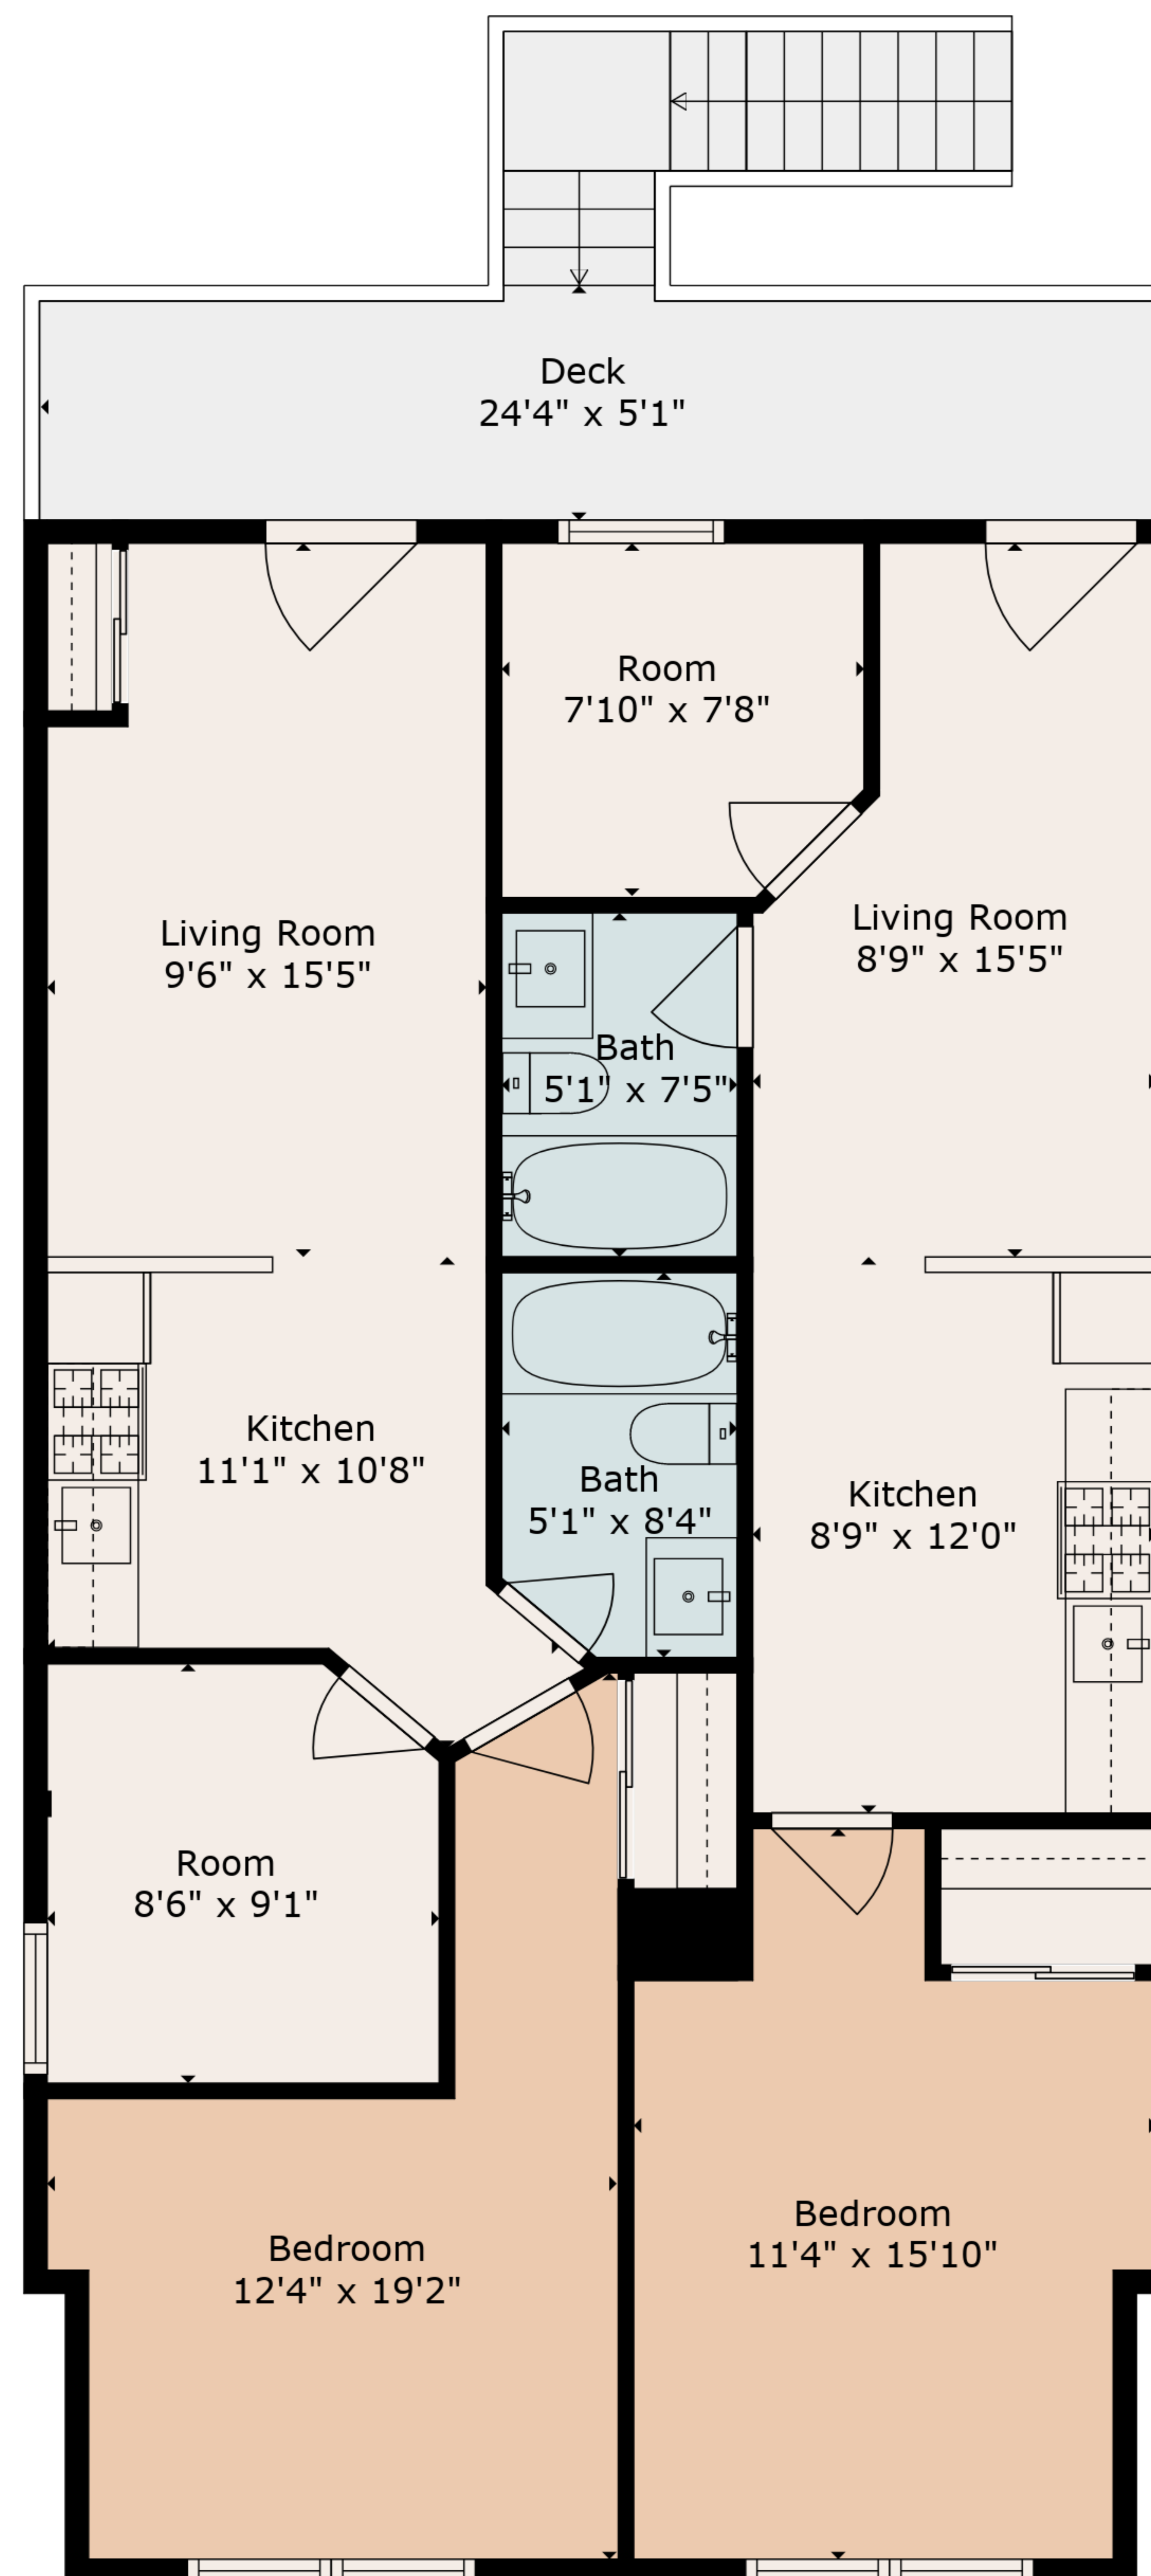

**TOTAL: 2089 sq. ft**

FLOOR 1: 1050 sq. ft, FLOOR 2: 1039 sq. ft  
EXCLUDED AREAS: DECK: 158 sq. ft

**TOTAL: 2089 sq. ft**

FLOOR 1: 1050 sq. ft, FLOOR 2: 1039 sq. ft

EXCLUDED AREAS: DECK: 158 sq. ft

Floor 1

Floor 2

**TOTAL: 2089 sq. ft**  
 FLOOR 1: 1050 sq. ft, FLOOR 2: 1039 sq. ft  
 EXCLUDED AREAS: DECK: 158 sq. ft