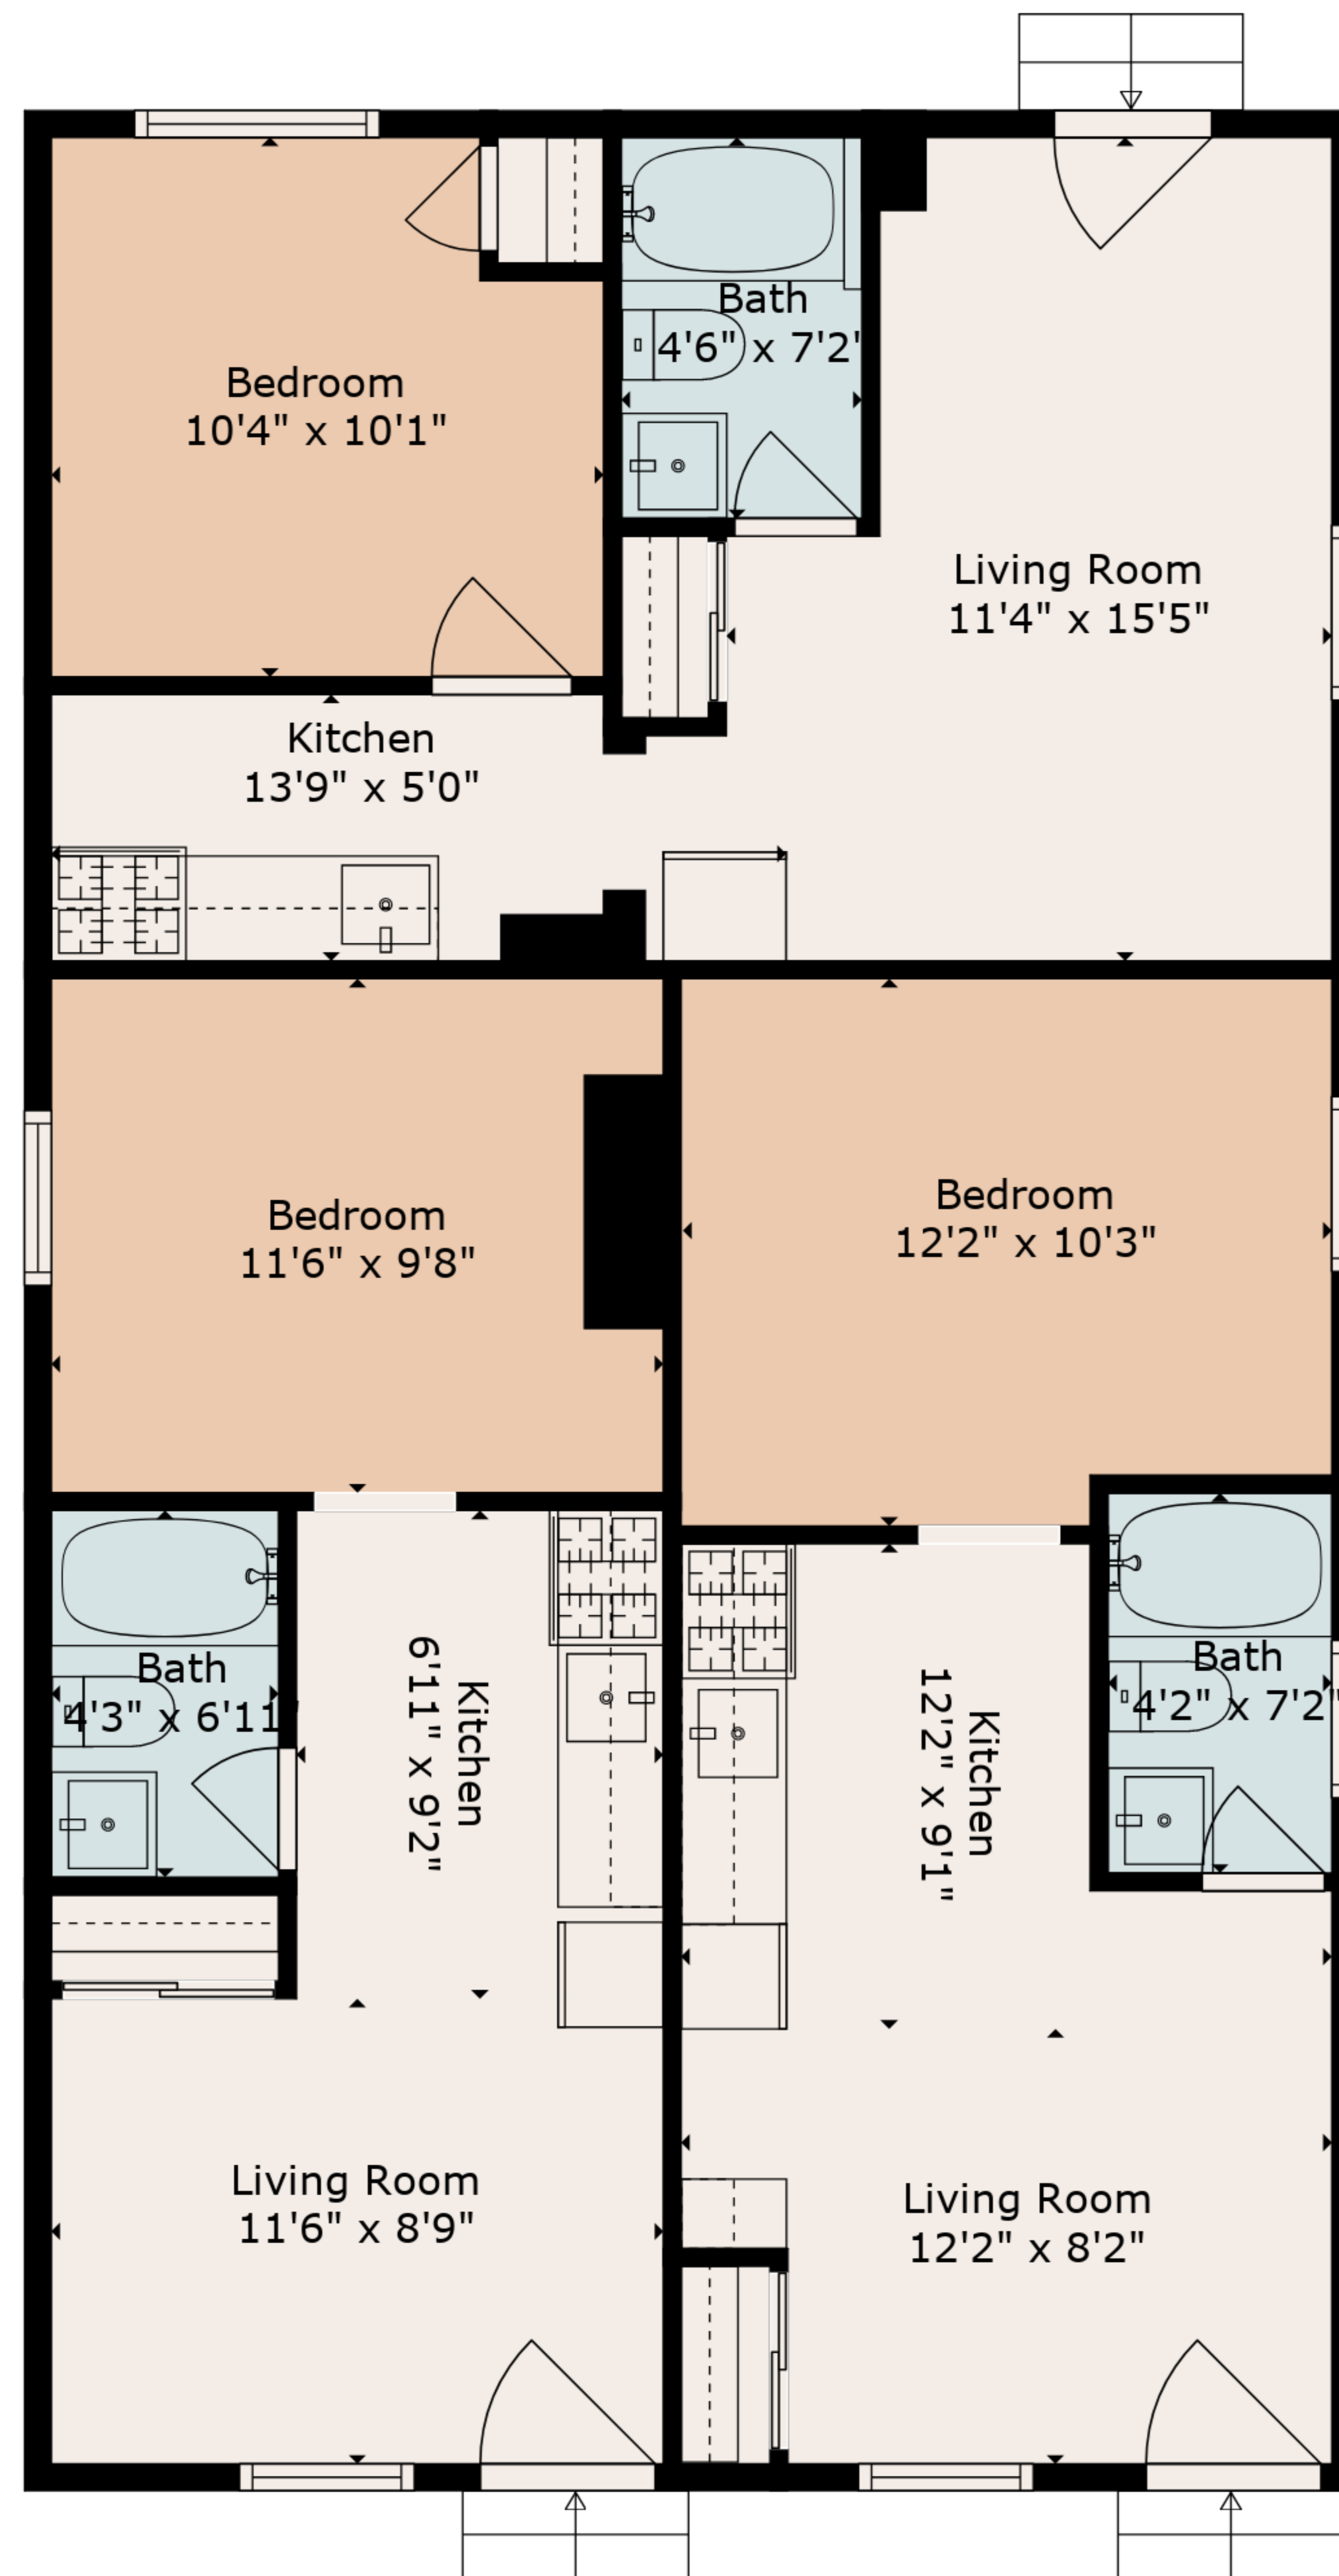

**TOTAL: 2089 sq. ft**

FLOOR 1: 1050 sq. ft, FLOOR 2: 1039 sq. ft  
EXCLUDED AREAS: DECK: 158 sq. ft

**TOTAL: 2089 sq. ft**

FLOOR 1: 1050 sq. ft, FLOOR 2: 1039 sq. ft

EXCLUDED AREAS: DECK: 158 sq. ft

Floor 1

Floor 2

**TOTAL: 2089 sq. ft**  
 FLOOR 1: 1050 sq. ft, FLOOR 2: 1039 sq. ft  
 EXCLUDED AREAS: DECK: 158 sq. ft