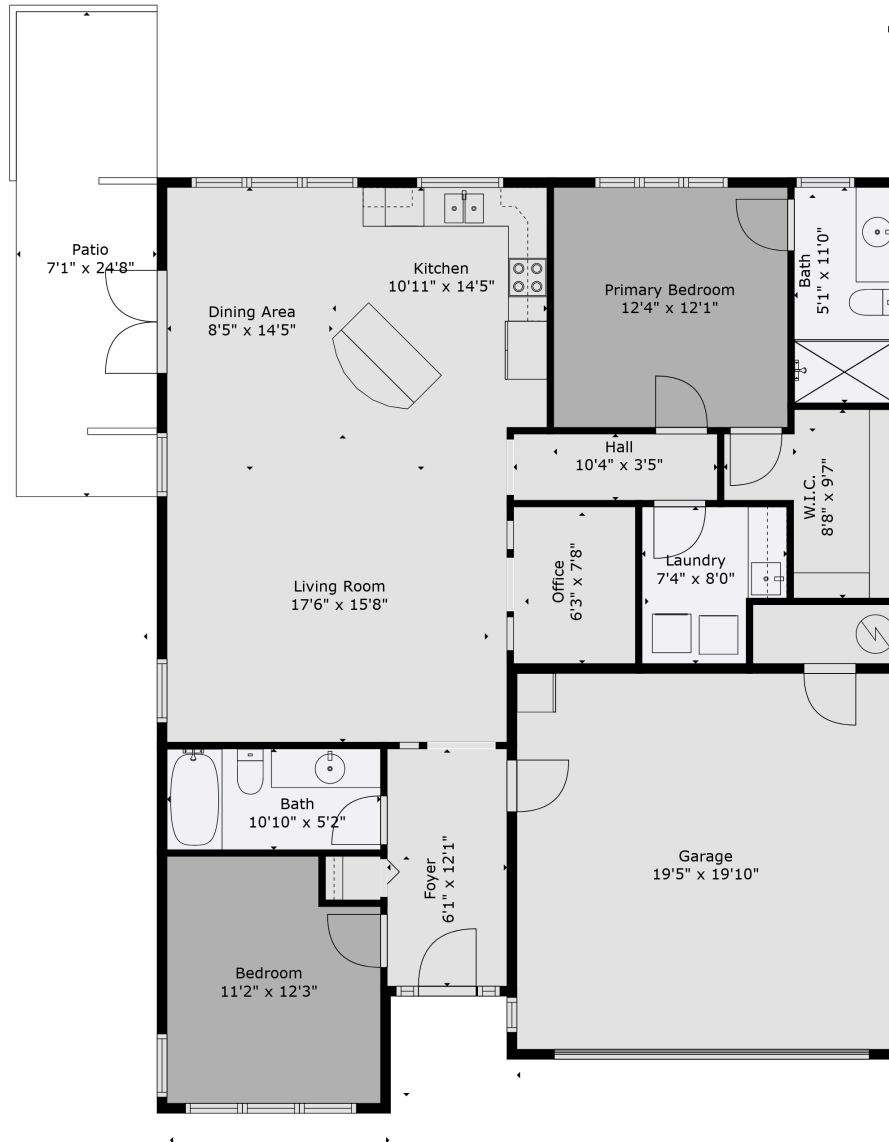

46000 Thomas Rd

Matt Rogers
6046909197

Matt.rogers@royallepage.ca

Estimated Areas:

Main Floor: 1328 sq. ft

Total: 1328 Sq. Ft