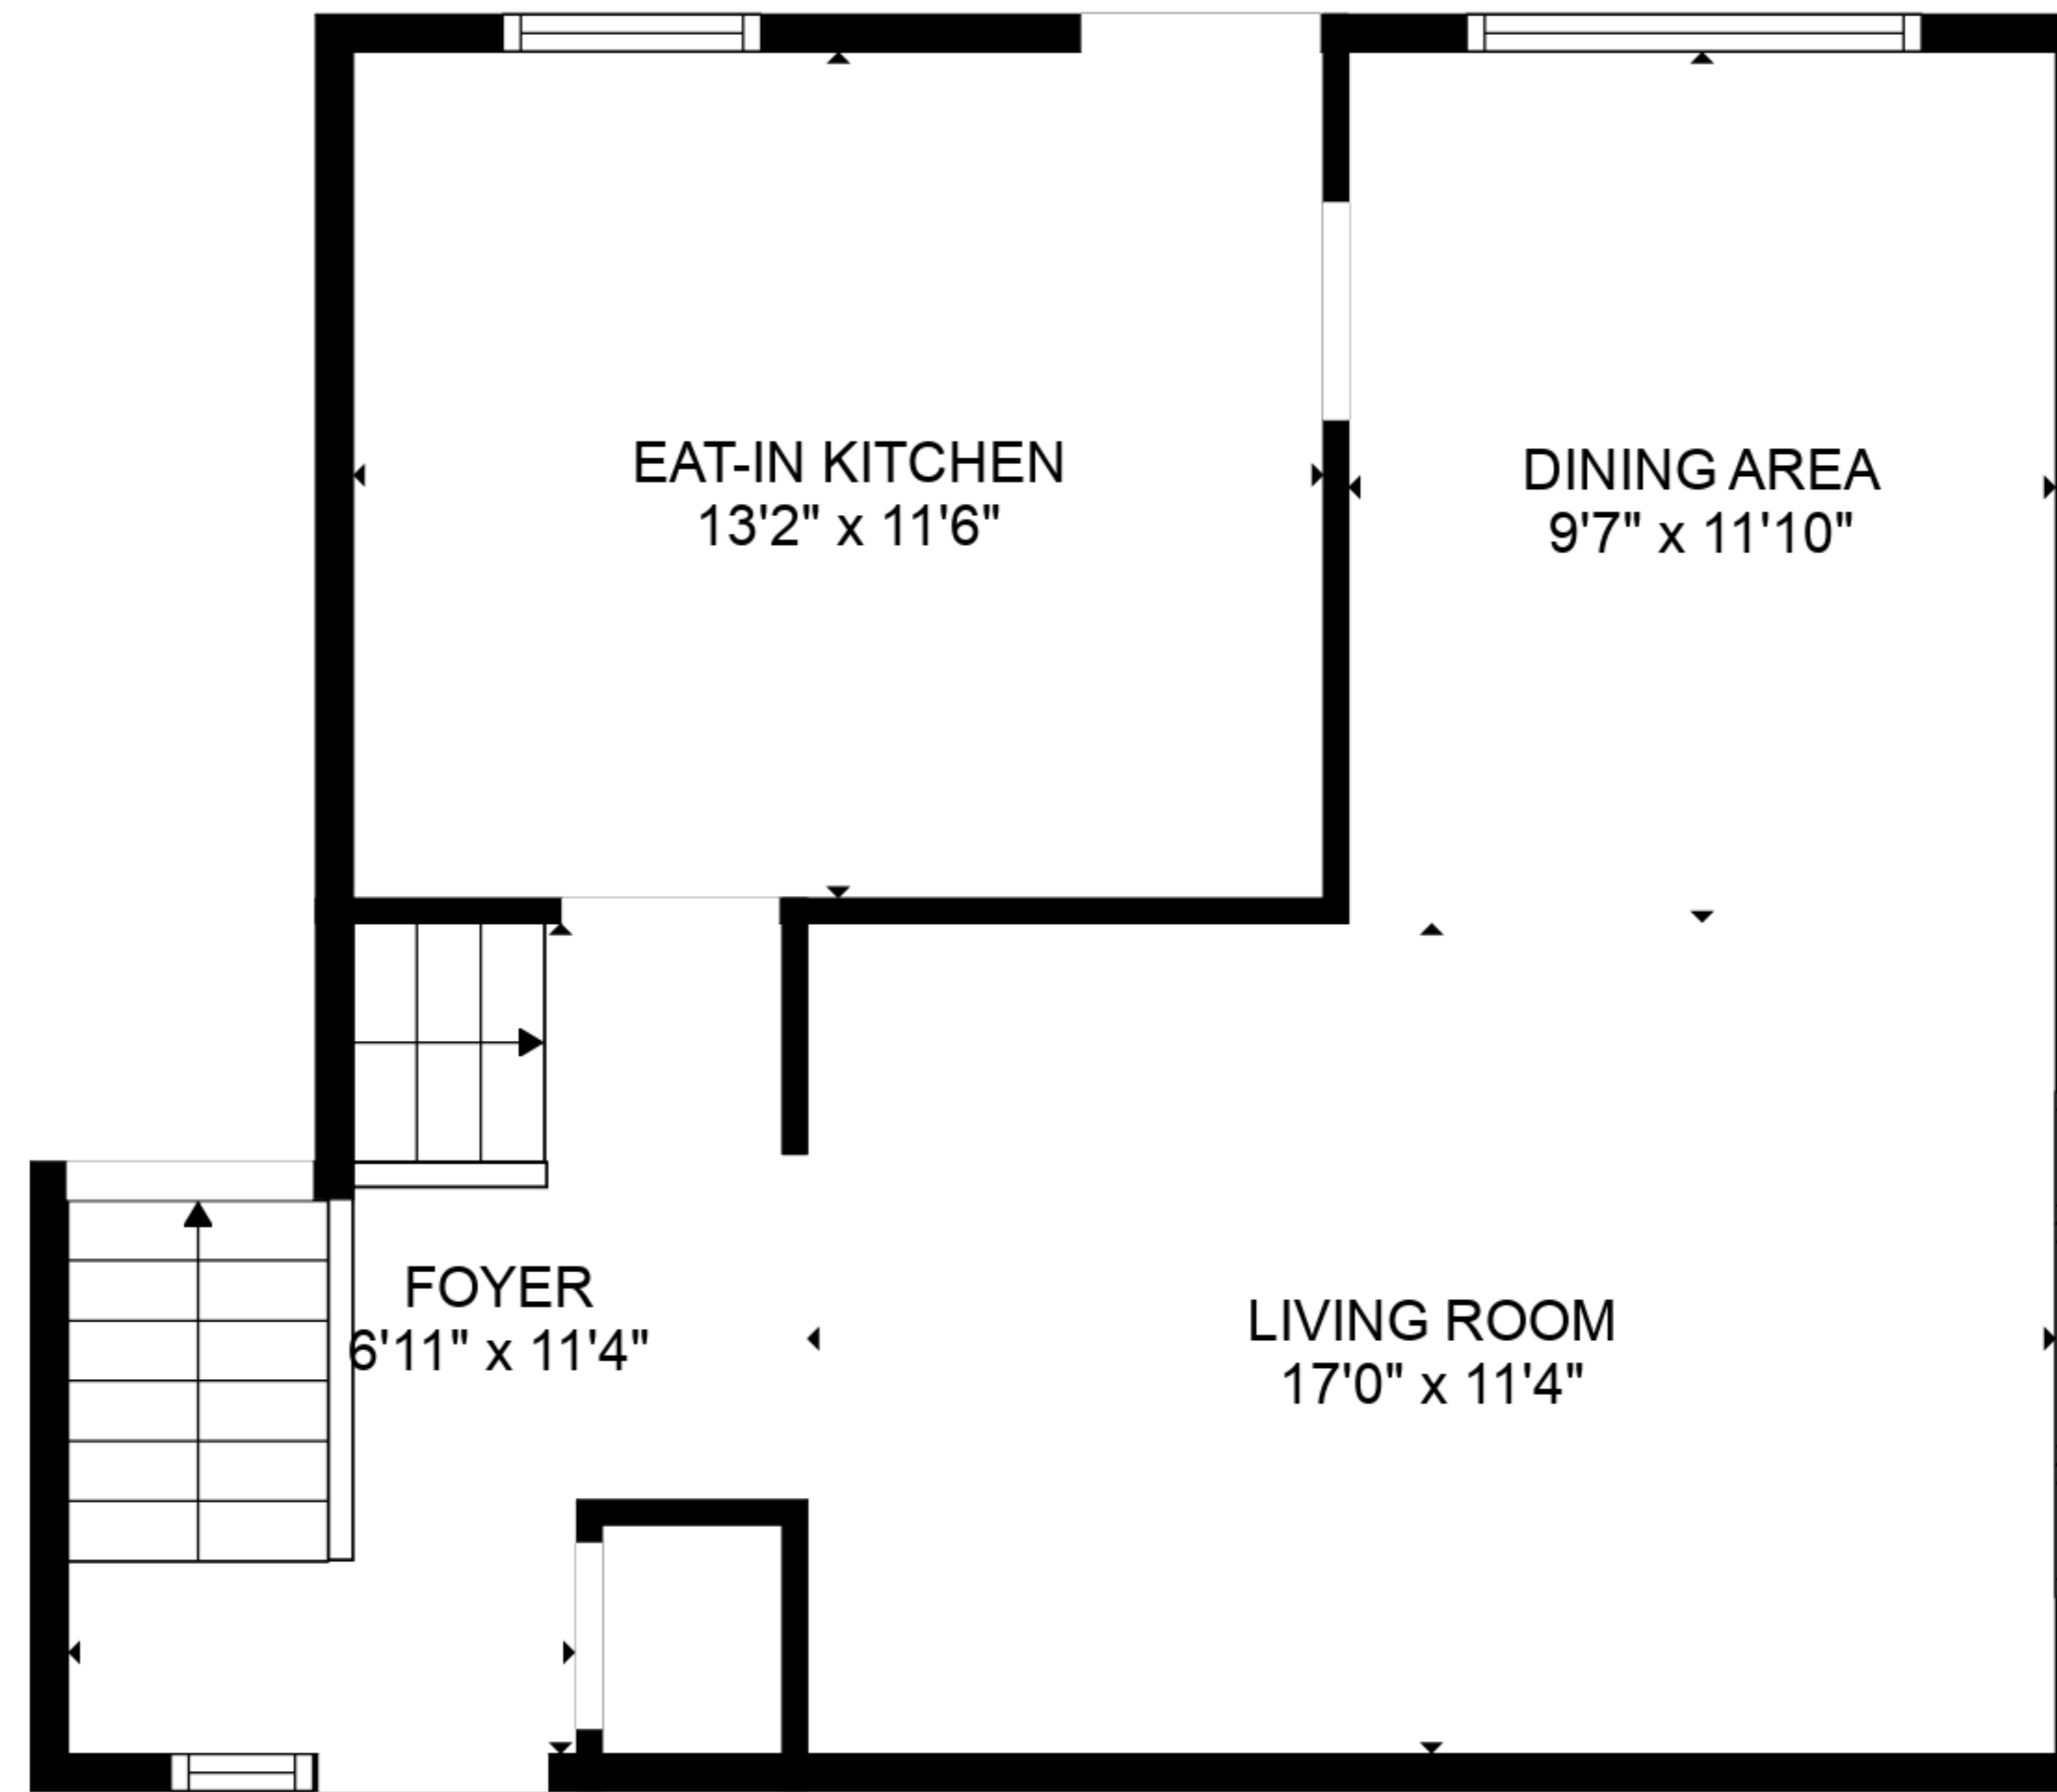

BEDROOM
14'5" x 11'2"

BATH
11'4" x 4'7"

LAUNDRY
5'11" x 6'11"

RECREATION ROOM
24'0" x 13'0"

TOTAL: 1806 sq. ft

FLOOR 1: 594 sq. ft, FLOOR 2: 565 sq. ft, FLOOR 3: 647 sq. ft

EXCLUDED AREAS: FIREPLACE: 6 sq. ft

TOTAL: 1806 sq. ft

FLOOR 1: 594 sq. ft, FLOOR 2: 565 sq. ft, FLOOR 3: 647 sq. ft

EXCLUDED AREAS: FIREPLACE: 6 sq. ft

TOTAL: 1806 sq. ft
FLOOR 1: 594 sq. ft, FLOOR 2: 565 sq. ft, FLOOR 3: 647 sq. ft
EXCLUDED AREAS: FIREPLACE: 6 sq. ft

FLOOR 1

FLOOR 2

FLOOR 3

TOTAL: 1806 sq. ft
 FLOOR 1: 594 sq. ft, FLOOR 2: 565 sq. ft, FLOOR 3: 647 sq. ft
 EXCLUDED AREAS: FIREPLACE: 6 sq. ft