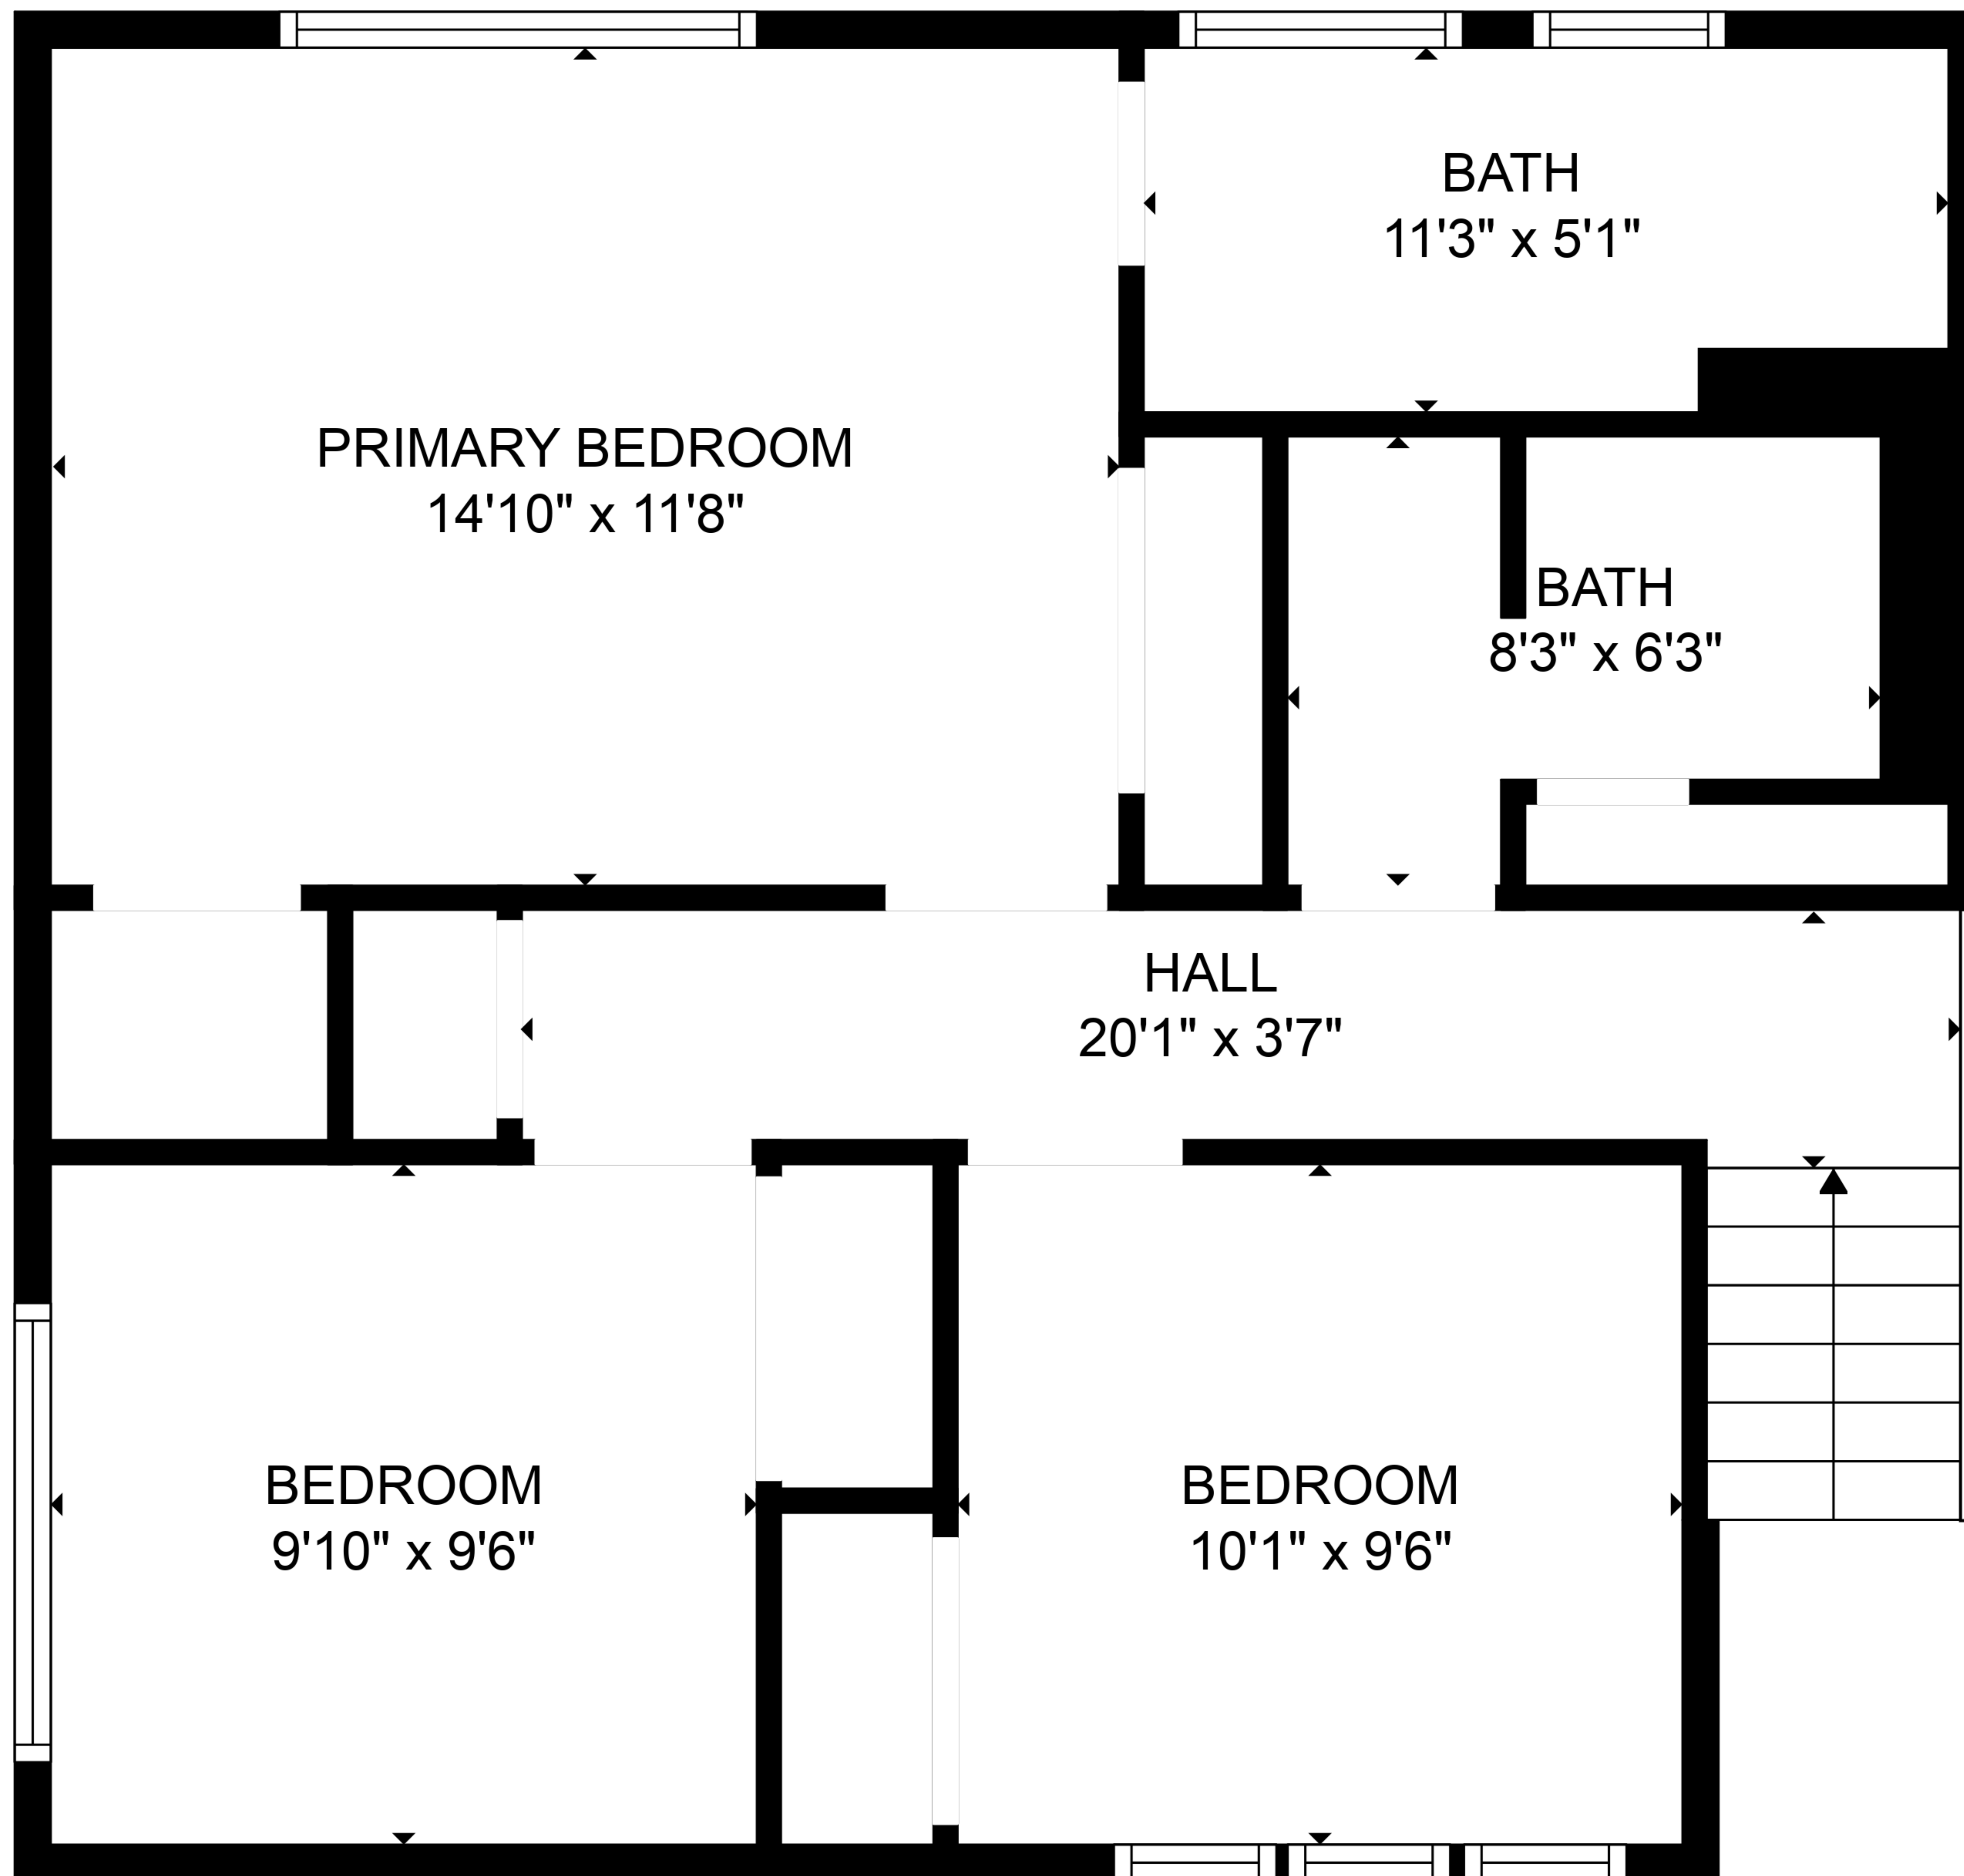

BEDROOM
14'5" x 11'2"

BATH
11'4" x 4'7"

LAUNDRY
5'11" x 6'11"

RECREATION ROOM
24'0" x 13'0"

TOTAL: 1806 sq. ft

FLOOR 1: 594 sq. ft, FLOOR 2: 565 sq. ft, FLOOR 3: 647 sq. ft

EXCLUDED AREAS: FIREPLACE: 6 sq. ft

TOTAL: 1806 sq. ft

FLOOR 1: 594 sq. ft, FLOOR 2: 565 sq. ft, FLOOR 3: 647 sq. ft

EXCLUDED AREAS: FIREPLACE: 6 sq. ft

TOTAL: 1806 sq. ft
FLOOR 1: 594 sq. ft, FLOOR 2: 565 sq. ft, FLOOR 3: 647 sq. ft
EXCLUDED AREAS: FIREPLACE: 6 sq. ft

FLOOR 1

FLOOR 2

FLOOR 3

TOTAL: 1806 sq. ft
 FLOOR 1: 594 sq. ft, FLOOR 2: 565 sq. ft, FLOOR 3: 647 sq. ft
 EXCLUDED AREAS: FIREPLACE: 6 sq. ft