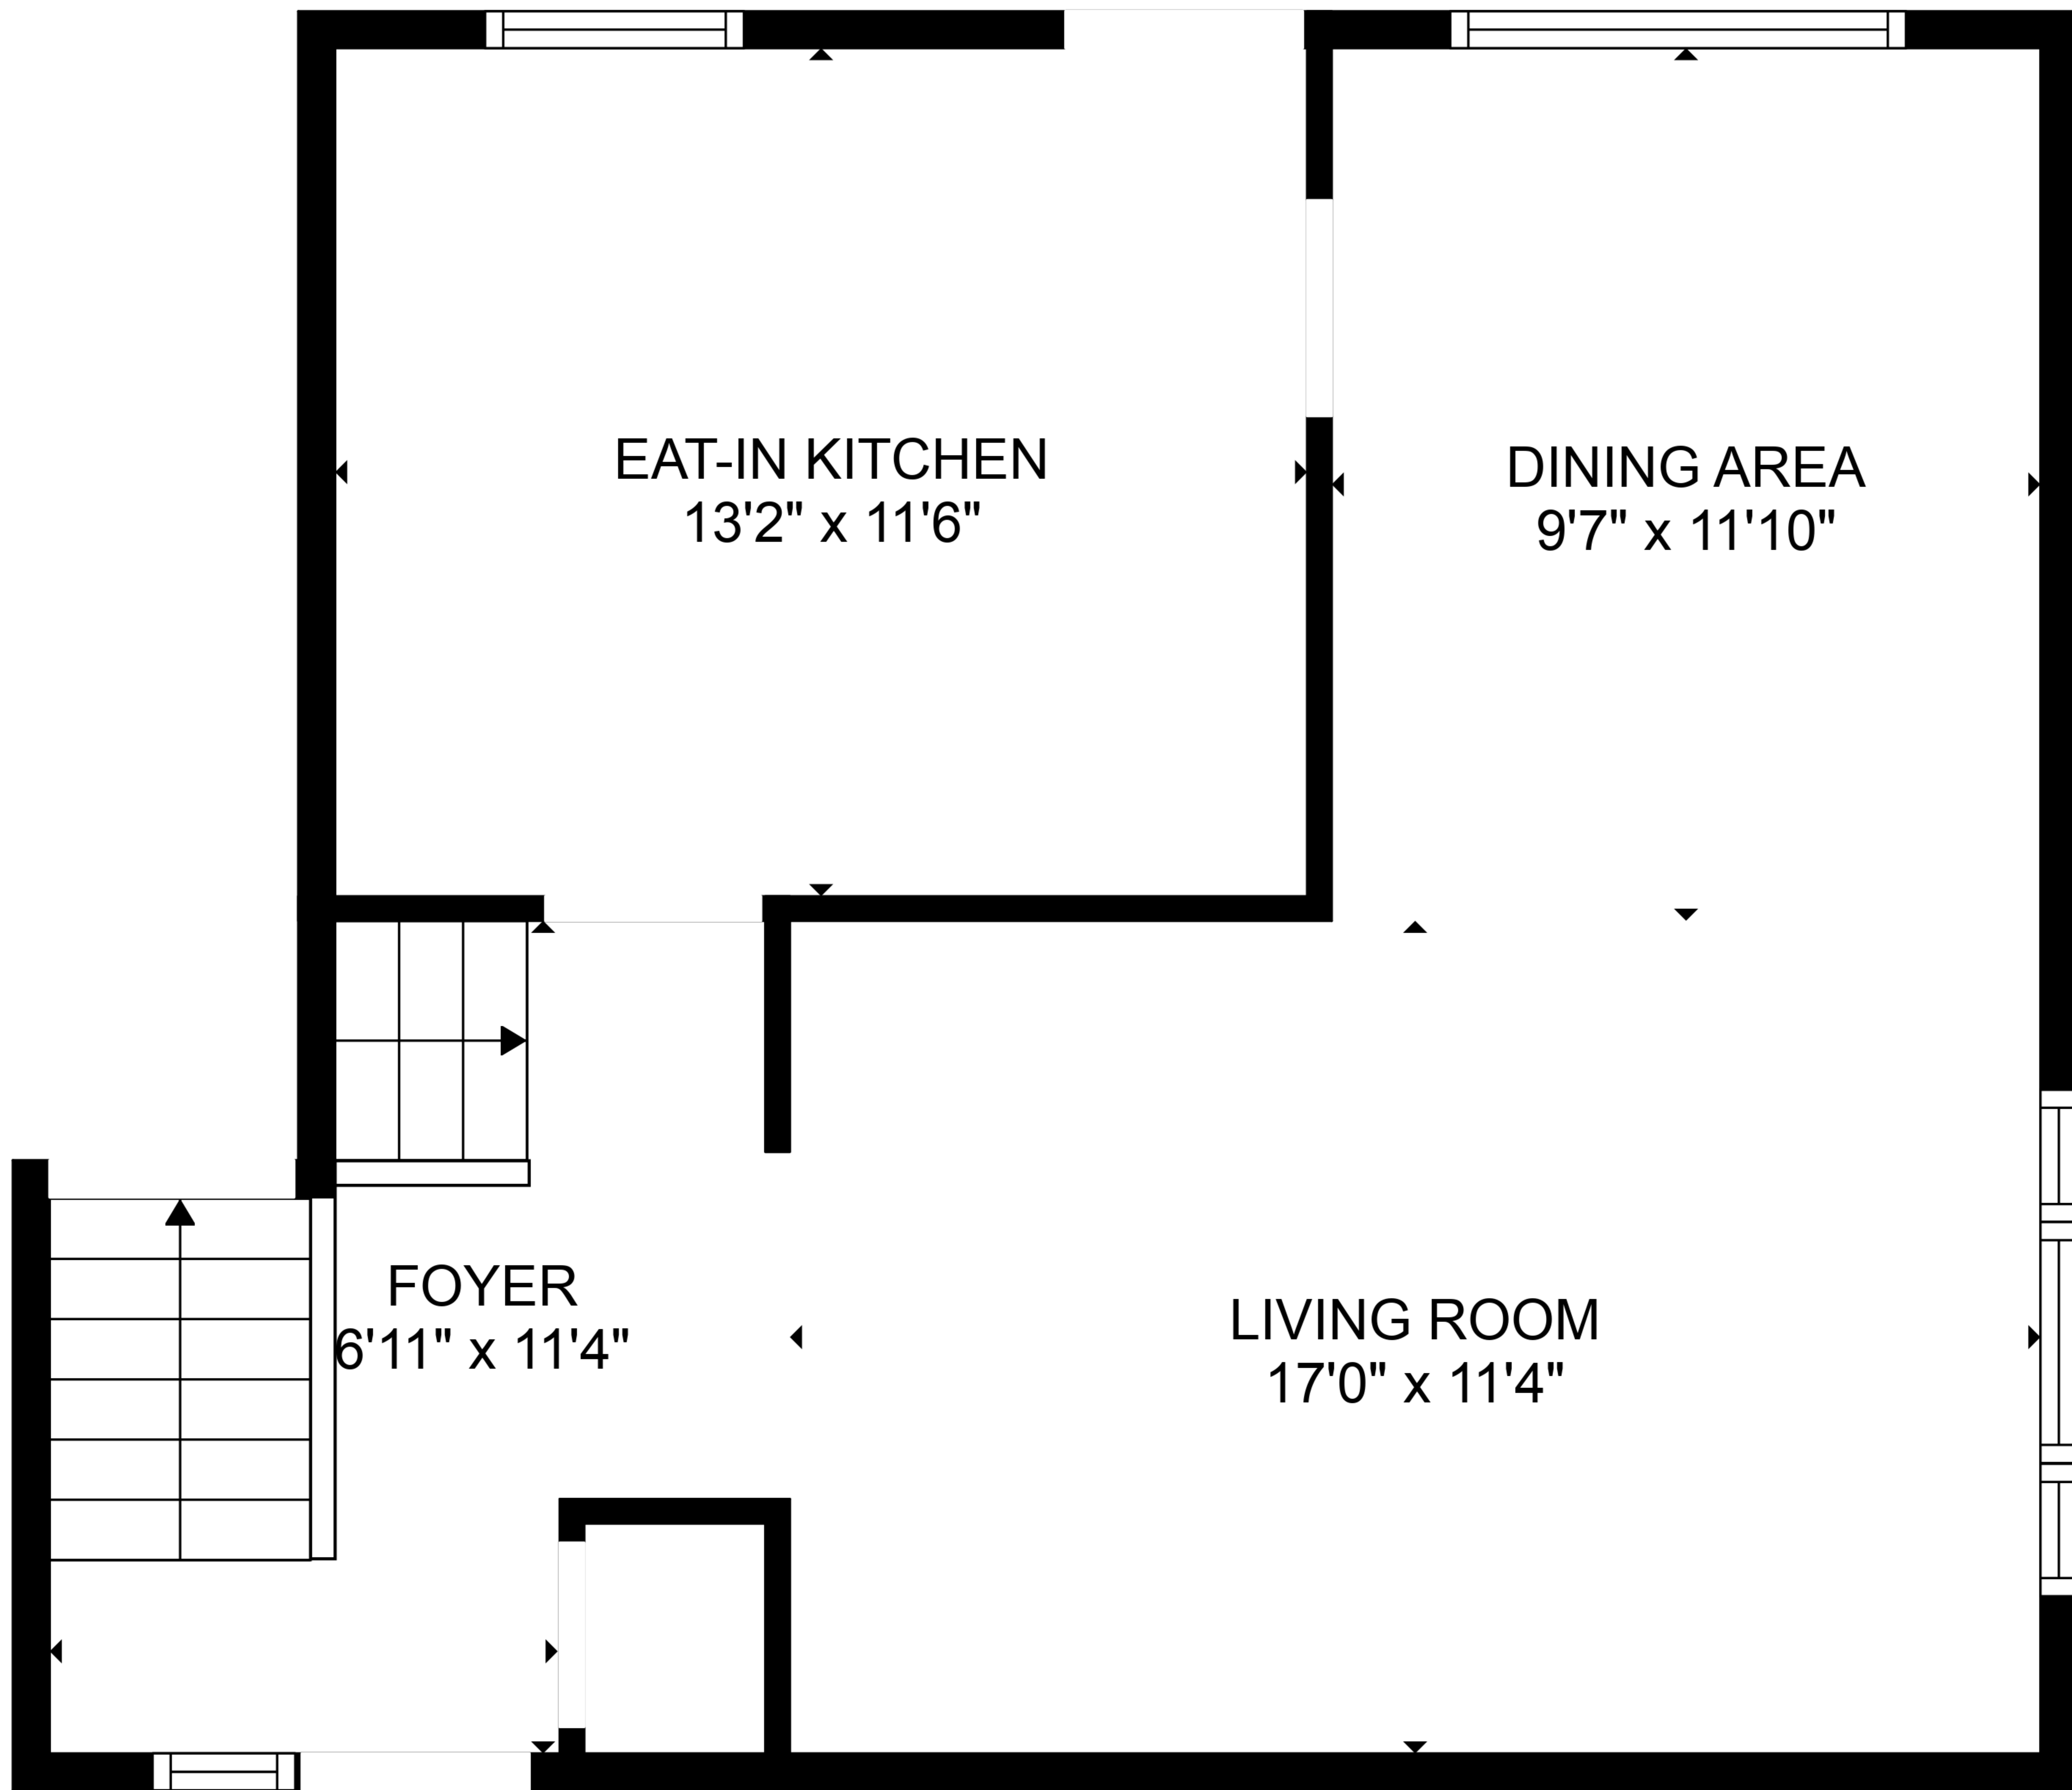

BEDROOM
14'5" x 11'2"

BATH
11'4" x 4'7"

LAUNDRY
5'11" x 6'11"

RECREATION ROOM
24'0" x 13'0"

TOTAL: 1806 sq. ft

FLOOR 1: 594 sq. ft, FLOOR 2: 565 sq. ft, FLOOR 3: 647 sq. ft

EXCLUDED AREAS: FIREPLACE: 6 sq. ft

TOTAL: 1806 sq. ft

FLOOR 1: 594 sq. ft, FLOOR 2: 565 sq. ft, FLOOR 3: 647 sq. ft

EXCLUDED AREAS: FIREPLACE: 6 sq. ft

TOTAL: 1806 sq. ft
FLOOR 1: 594 sq. ft, FLOOR 2: 565 sq. ft, FLOOR 3: 647 sq. ft
EXCLUDED AREAS: FIREPLACE: 6 sq. ft

FLOOR 1

FLOOR 2

FLOOR 3

TOTAL: 1806 sq. ft
 FLOOR 1: 594 sq. ft, FLOOR 2: 565 sq. ft, FLOOR 3: 647 sq. ft
 EXCLUDED AREAS: FIREPLACE: 6 sq. ft