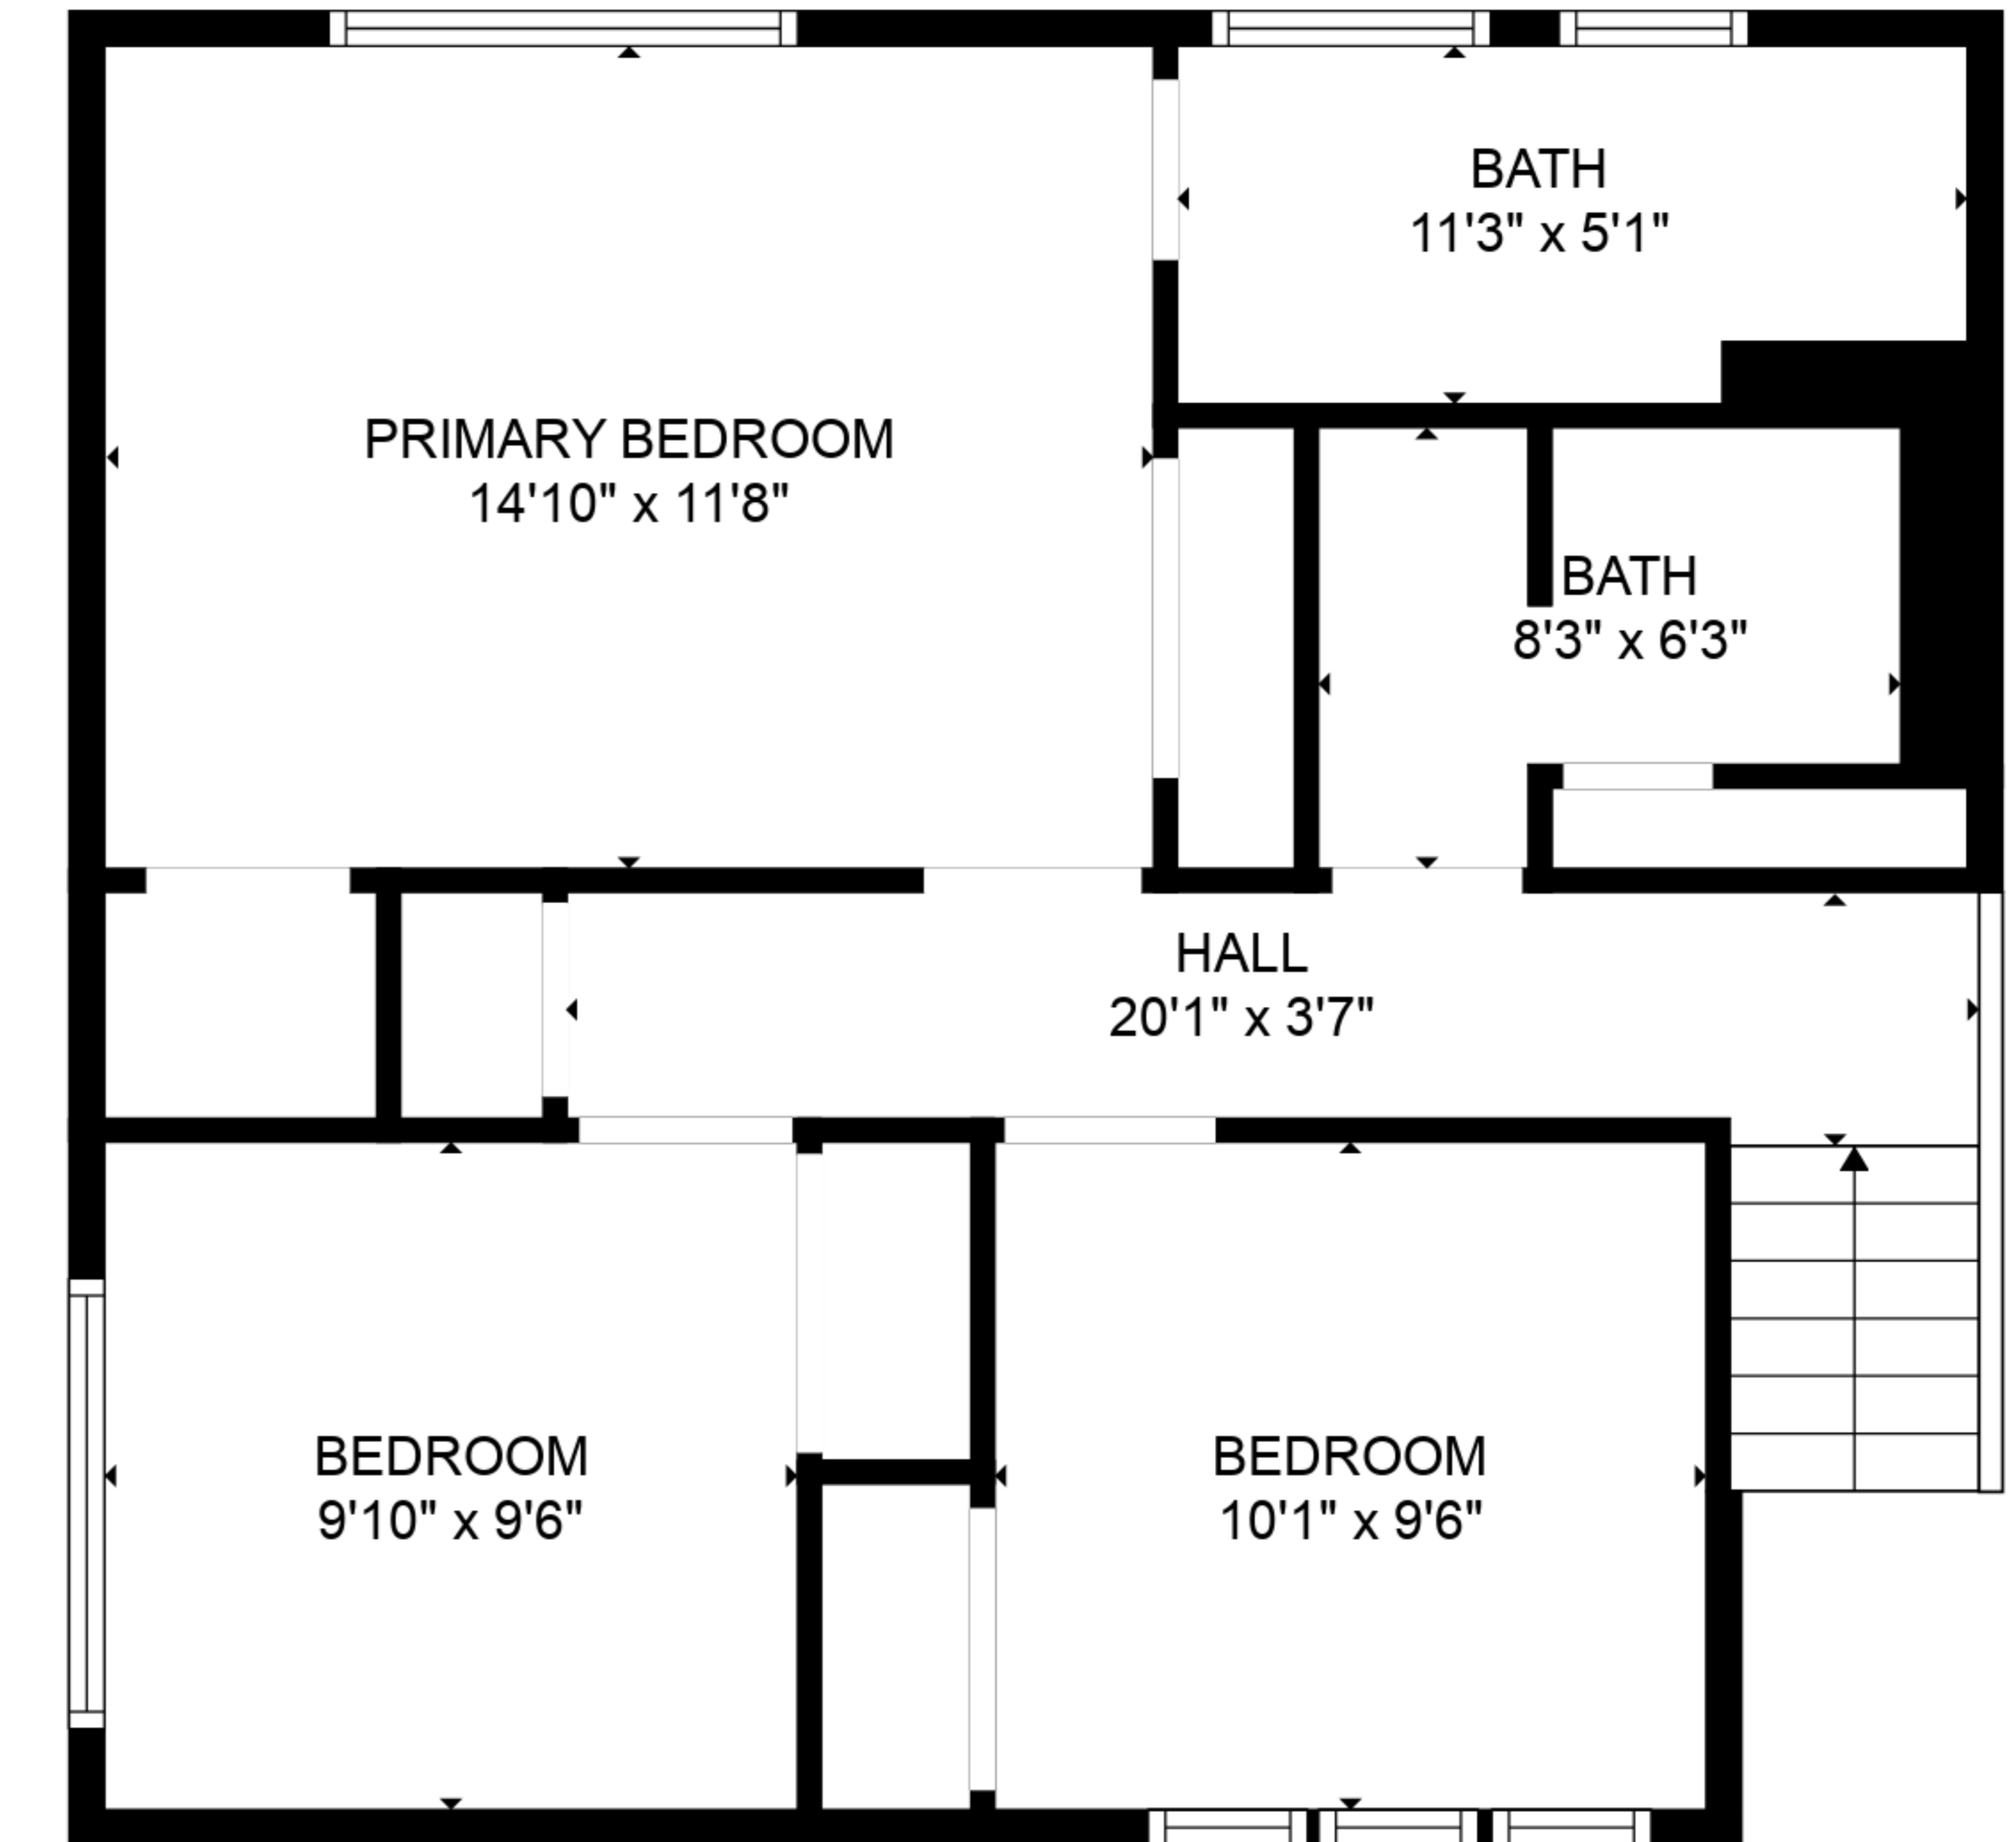

BEDROOM
14'5" x 11'2"

BATH
11'4" x 4'7"

LAUNDRY
5'11" x 6'11"

RECREATION ROOM
24'0" x 13'0"

TOTAL: 1806 sq. ft

FLOOR 1: 594 sq. ft, FLOOR 2: 565 sq. ft, FLOOR 3: 647 sq. ft

EXCLUDED AREAS: FIREPLACE: 6 sq. ft

TOTAL: 1806 sq. ft

FLOOR 1: 594 sq. ft, FLOOR 2: 565 sq. ft, FLOOR 3: 647 sq. ft

EXCLUDED AREAS: FIREPLACE: 6 sq. ft

TOTAL: 1806 sq. ft
FLOOR 1: 594 sq. ft, FLOOR 2: 565 sq. ft, FLOOR 3: 647 sq. ft
EXCLUDED AREAS: FIREPLACE: 6 sq. ft

FLOOR 1

FLOOR 2

FLOOR 3

TOTAL: 1806 sq. ft
 FLOOR 1: 594 sq. ft, FLOOR 2: 565 sq. ft, FLOOR 3: 647 sq. ft
 EXCLUDED AREAS: FIREPLACE: 6 sq. ft