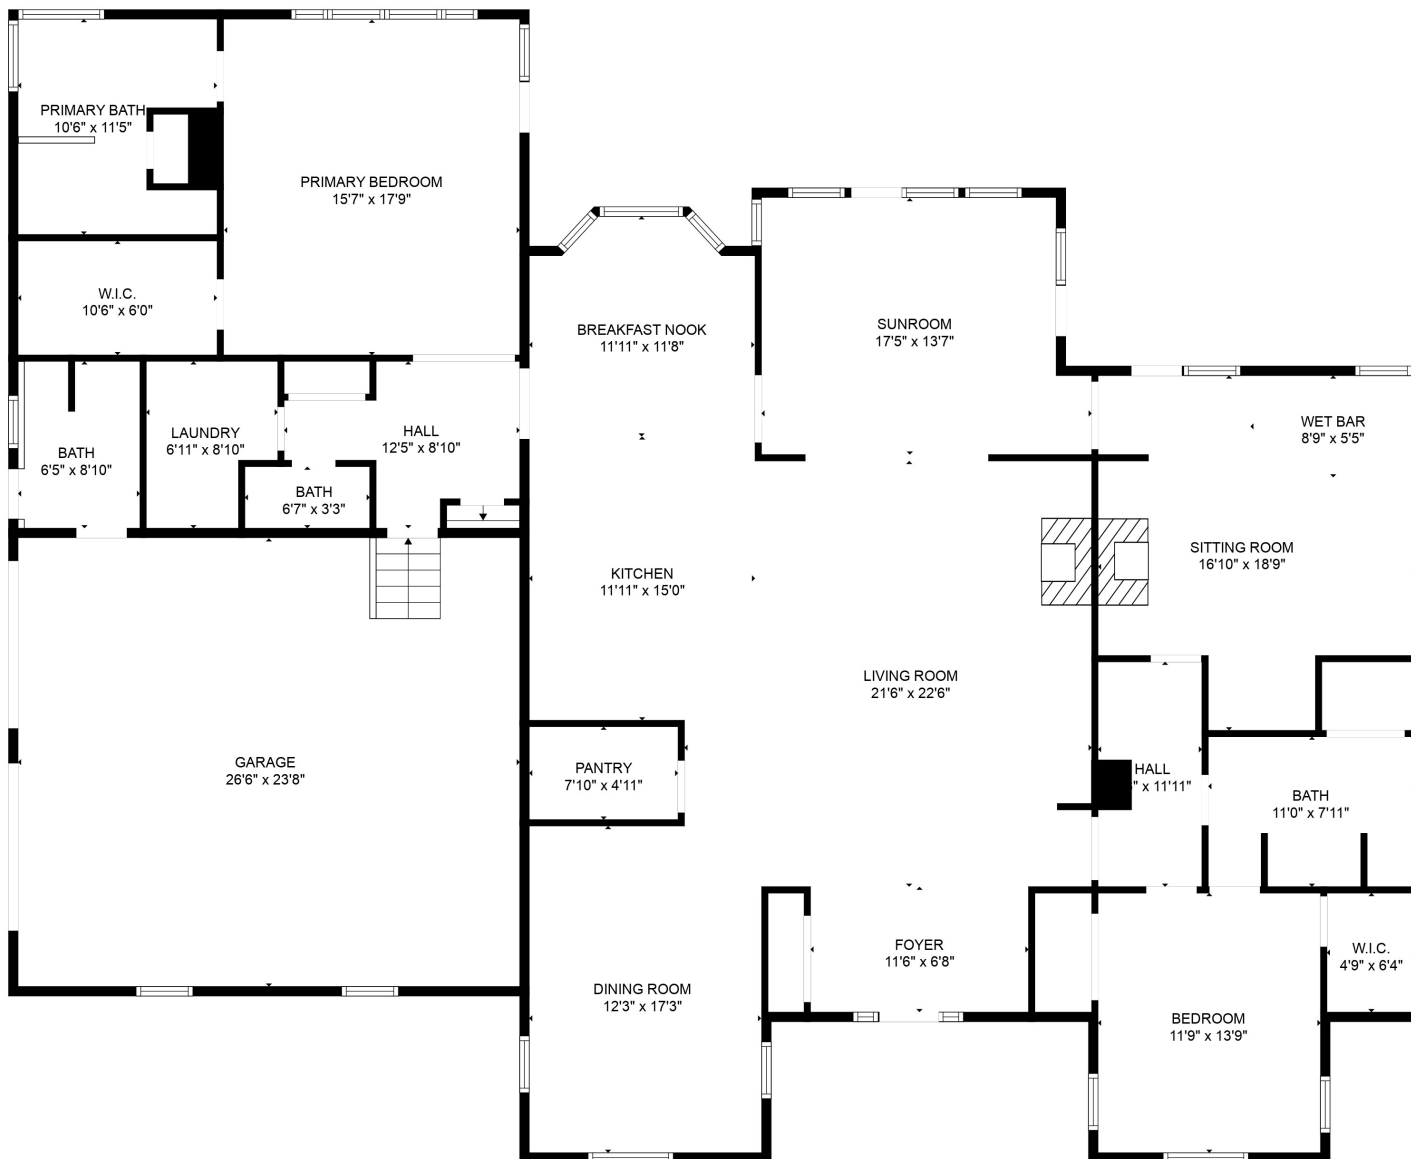

Total scanned area: 4284 sq. ft

SIZES AND DIMENSIONS ARE APPROXIMATE. ACTUAL MAY VARY.

Total scanned area: 4284 sq. ft

SIZES AND DIMENSIONS ARE APPROXIMATE. ACTUAL MAY VARY.

Total scanned area: 4284 sq. ft

SIZES AND DIMENSIONS ARE APPROXIMATE. ACTUAL MAY VARY.