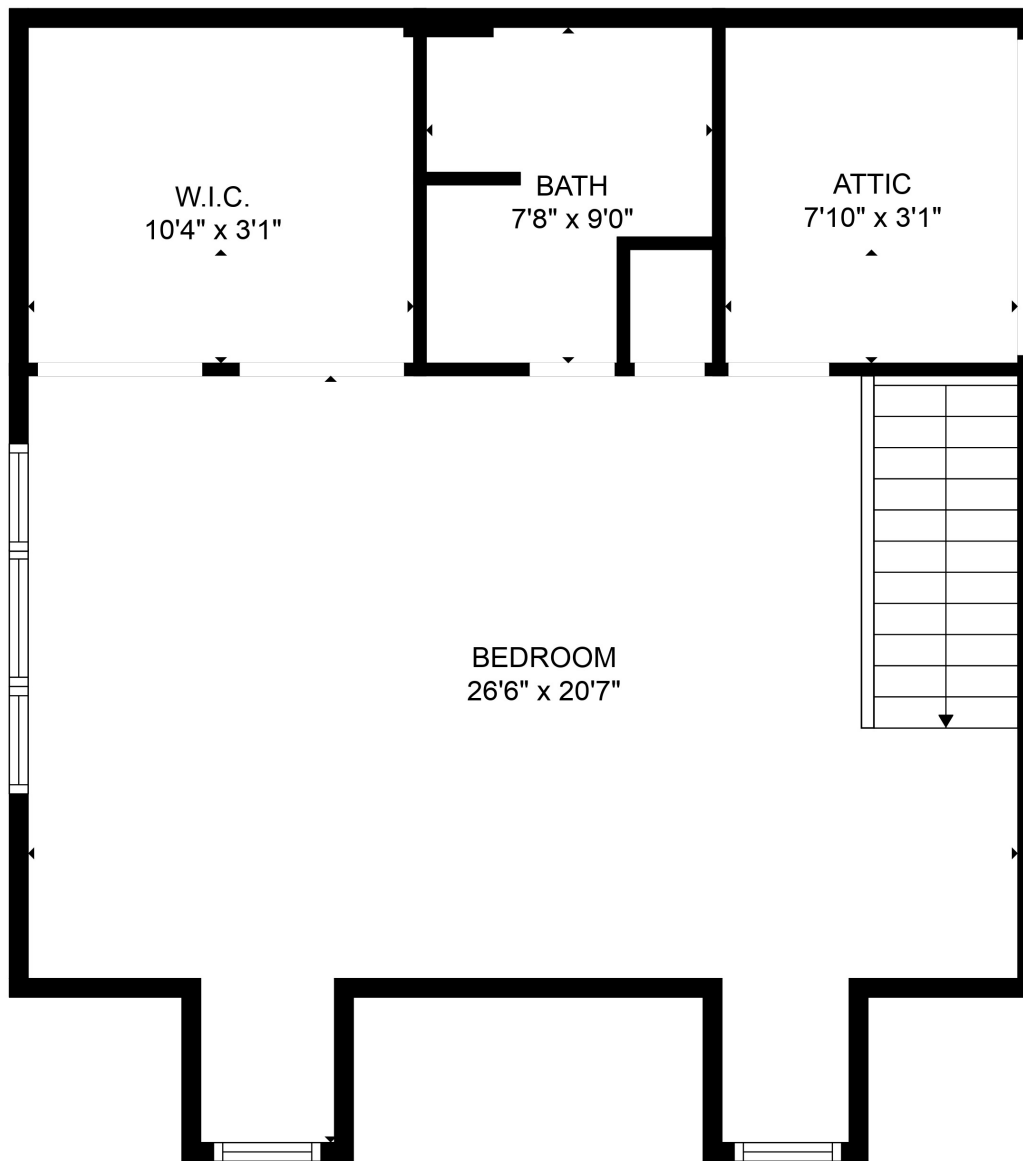

Total scanned area: 4284 sq. ft

SIZES AND DIMENSIONS ARE APPROXIMATE. ACTUAL MAY VARY.

Total scanned area: 4284 sq. ft

SIZES AND DIMENSIONS ARE APPROXIMATE. ACTUAL MAY VARY.

Total scanned area: 4284 sq. ft

SIZES AND DIMENSIONS ARE APPROXIMATE. ACTUAL MAY VARY.