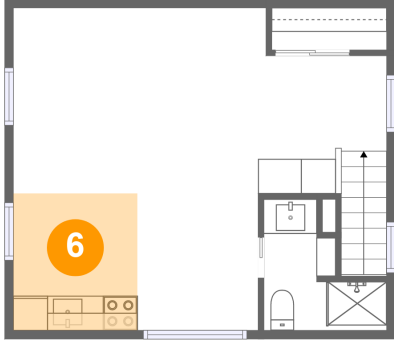

431 Ridgewood Avenue, Glen Ridge, Essex County, New Jersey, United States, 07028, Carriage House

6 Floor 2 - Kitchen

Dimensions: 7'2" x 7'11"
Area: 56 sq. ft
Counted as living area: Yes

Heated: Yes
Finished: Yes
Enclosed: Yes
Contiguous: Yes
Permitted: Yes
Wet space: No
Addition: No
Conversion: No