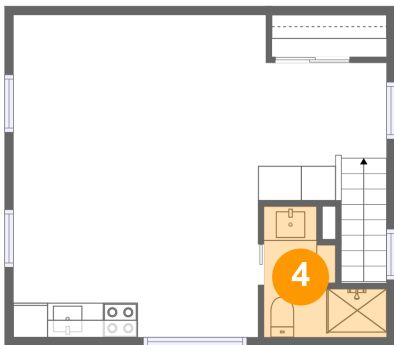

2 Floor 1 - Garage

Dimensions: 21'6" x 18'7"
Area: 373 sq. ft
Counted as living area: No

Heated: No
Finished: No
Enclosed: Yes
Contiguous: Yes
Permitted: Yes
Wet space: No
Addition: No
Conversion: No

431 Ridgewood Avenue, Glen Ridge, Essex County, New Jersey, United States, 07028, Carriage House

3 Floor 1 - Porch

Dimensions: 5'8" x 4'11"
Area: 28 sq. ft
Counted as living area: No

Heated: No
Finished: Yes
Enclosed: No
Contiguous: Yes
Permitted: Yes
Wet space: No
Addition: No
Conversion: No

4 Floor 2 - Bath