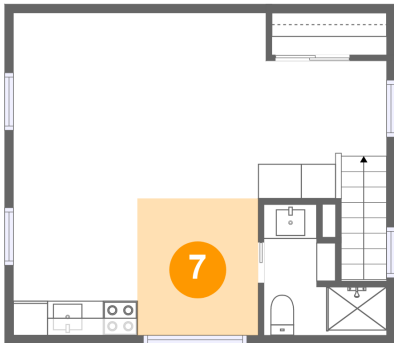

Heated: Yes
Finished: Yes
Enclosed: Yes
Contiguous: Yes
Permitted: Yes
Wet space: No
Addition: No
Conversion: No

431 Ridgewood Avenue, Glen Ridge, Essex County, New Jersey, United States, 07028, Carriage House

6 Floor 2 - Kitchen

Dimensions: 7'2" x 7'11"
Area: 56 sq. ft
Counted as living area: Yes

Heated: Yes
Finished: Yes
Enclosed: Yes
Contiguous: Yes
Permitted: Yes
Wet space: No
Addition: No
Conversion: No

7 Floor 2 - Dining Area