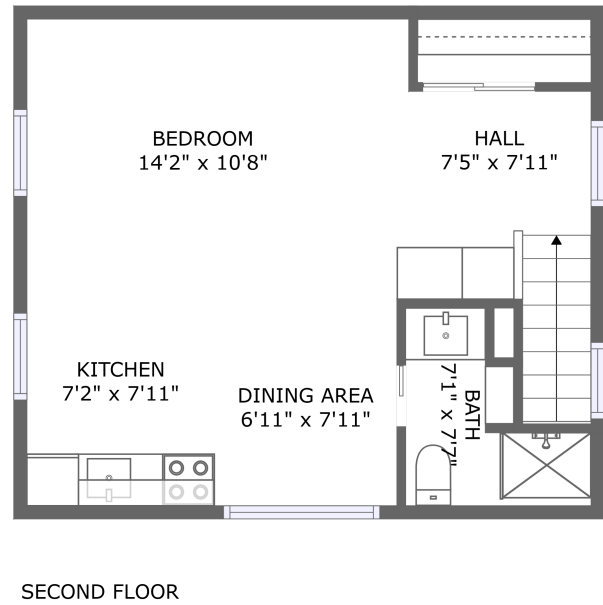

431 Ridgewood Avenue, Glen Ridge, Essex County, New Jersey, United States, 07028, Carriage House

Property summary

1 Garages

1 Bedrooms

1 Bathrooms

0 Half baths

2 Floors

474
Gross living
area sqft

910
Total sqft