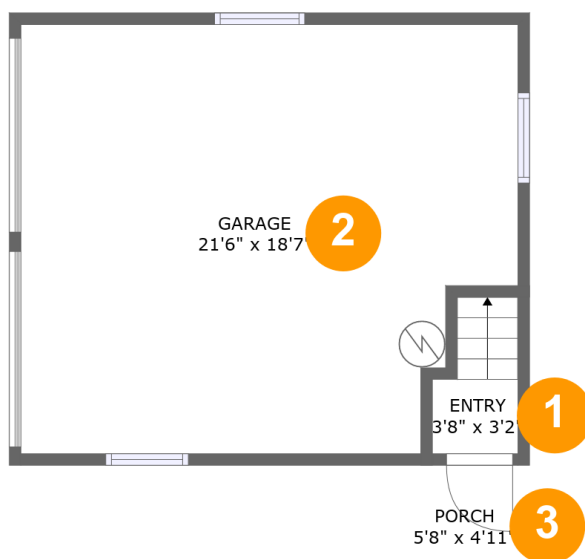

 **910**
Total sqft

431 Ridgewood Avenue, Glen Ridge, Essex County, New Jersey, United States, 07028, Carriage House

Room dimensions

Floor 1

Total sqft: 469 Living area: 33

#		Dimensions	sqft	Counted as living area
1	Entry	3'8" x 3'2"	21 sq. ft	Yes
2	Garage	21'6" x 18'7"	373 sq. ft	No
3	Porch	5'8" x 4'11"	28 sq. ft	No

431 Ridgewood Avenue, Glen Ridge, Essex County, New Jersey, United States, 07028, Carriage House

Room dimensions

Floor 2

Total sqft: 441 Living area: 441

#		Dimensions	sqft	Counted as living area
4	Bath	7'1" x 7'7"	37 sq. ft	Yes
5	Bedroom	14'2" x 10'8"	151 sq. ft	Yes
6	Kitchen	7'2" x 7'11"	56 sq. ft	Yes
7	Dining Area	6'11" x 7'11"	55 sq. ft	Yes
8	Hall	7'5" x 7'11"	72 sq. ft	Yes

3 Floor 1 - Porch

Dimensions: 5'8" x 4'11"
Area: 28 sq. ft
Counted as living area: No

Heated: No
Finished: Yes
Enclosed: No
Contiguous: Yes
Permitted: Yes
Wet space: No
Addition: No
Conversion: No

4 Floor 2 - Bath

6 Floor 2 - Kitchen

Dimensions: 7'2" x 7'11"
Area: 56 sq. ft
Counted as living area: Yes

Heated: Yes
Finished: Yes
Enclosed: Yes
Contiguous: Yes
Permitted: Yes
Wet space: No
Addition: No
Conversion: No

7 Floor 2 - Dining Area