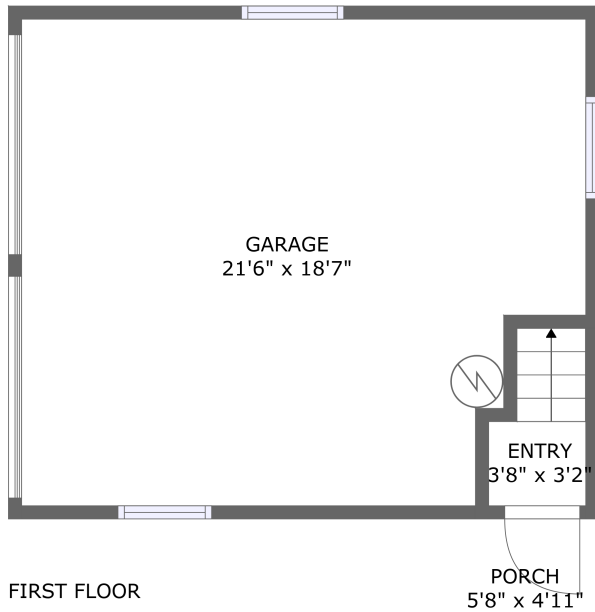

431 Ridgewood Avenue, Glen Ridge, Essex County, New Jersey, United States, 07028, Carriage House

Property summary

1 Garages

1 Bedrooms

1 Bathrooms

0 Half baths

2 Floors

474
Gross living
area sqft

910
Total sqft