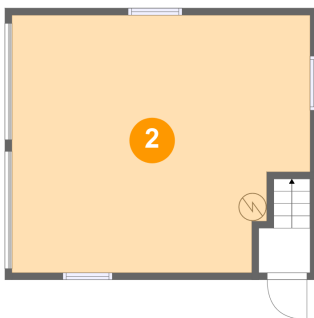

431 Ridgewood Avenue, Glen Ridge, Essex County, New Jersey, United States, 07028, Carriage House

Room dimensions

Floor 2

Total sqft: 441 Living area: 441

#		Dimensions	sqft	Counted as living area
4	Bath	7'1" x 7'7"	37 sq. ft	Yes
5	Bedroom	14'2" x 10'8"	151 sq. ft	Yes
6	Kitchen	7'2" x 7'11"	56 sq. ft	Yes
7	Dining Area	6'11" x 7'11"	55 sq. ft	Yes
8	Hall	7'5" x 7'11"	72 sq. ft	Yes

431 Ridgewood Avenue, Glen Ridge, Essex County, New Jersey, United States, 07028, Carriage House

1 Floor 1 - Entry

Dimensions: 3'8" x 3'2"
Area: 21 sq. ft
Counted as living area: Yes

Heated: Yes
Finished: Yes
Enclosed: Yes
Contiguous: Yes
Permitted: Yes
Wet space: No
Addition: No
Conversion: No

2 Floor 1 - Garage

Dimensions: 21'6" x 18'7"
Area: 373 sq. ft
Counted as living area: No

Heated: No
Finished: No
Enclosed: Yes
Contiguous: Yes
Permitted: Yes
Wet space: No
Addition: No
Conversion: No

431 Ridgewood Avenue, Glen Ridge, Essex County, New Jersey, United States, 07028, Carriage House

3 Floor 1 - Porch

Dimensions: 5'8" x 4'11"
Area: 28 sq. ft
Counted as living area: No

Heated: No
Finished: Yes
Enclosed: No
Contiguous: Yes
Permitted: Yes
Wet space: No
Addition: No
Conversion: No

4 Floor 2 - Bath