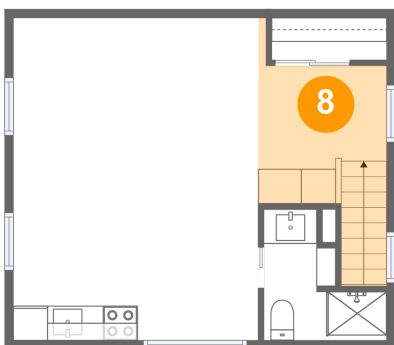

6 Floor 2 - Kitchen

Dimensions: 7'2" x 7'11"
Area: 56 sq. ft
Counted as living area: Yes

Heated: Yes
Finished: Yes
Enclosed: Yes
Contiguous: Yes
Permitted: Yes
Wet space: No
Addition: No
Conversion: No

7 Floor 2 - Dining Area

Dimensions: 6'11" x 7'11"
Area: 55 sq. ft
Counted as living area: Yes

Heated: Yes
Finished: Yes
Enclosed: Yes
Contiguous: Yes
Permitted: Yes
Wet space: No
Addition: No
Conversion: No

8 Floor 2 - Hall

Dimensions: 7'5" x 7'11"
Area: 72 sq. ft
Counted as living area: Yes