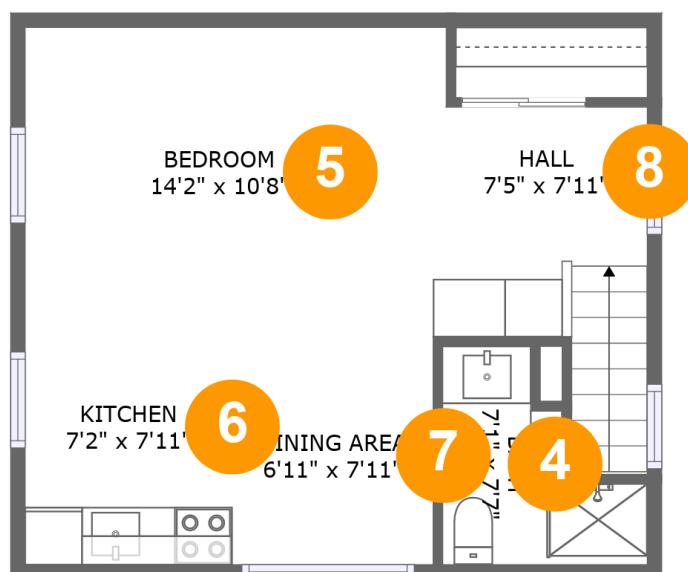

 **910**
Total sqft

431 Ridgewood Avenue, Glen Ridge, Essex County, New Jersey, United States, 07028, Carriage House

Room dimensions

Floor 1

Total sqft: 469 Living area: 33

#		Dimensions	sqft	Counted as living area
1	Entry	3'8" x 3'2"	21 sq. ft	Yes
2	Garage	21'6" x 18'7"	373 sq. ft	No
3	Porch	5'8" x 4'11"	28 sq. ft	No

431 Ridgewood Avenue, Glen Ridge, Essex County, New Jersey, United States, 07028, Carriage House

Room dimensions

Floor 2

Total sqft: 441 Living area: 441

#		Dimensions	sqft	Counted as living area
4	Bath	7'1" x 7'7"	37 sq. ft	Yes
5	Bedroom	14'2" x 10'8"	151 sq. ft	Yes
6	Kitchen	7'2" x 7'11"	56 sq. ft	Yes
7	Dining Area	6'11" x 7'11"	55 sq. ft	Yes
8	Hall	7'5" x 7'11"	72 sq. ft	Yes

3 Floor 1 - Porch

Dimensions: 5'8" x 4'11"
Area: 28 sq. ft
Counted as living area: No

Heated: No
Finished: Yes
Enclosed: No
Contiguous: Yes
Permitted: Yes
Wet space: No
Addition: No
Conversion: No

4 Floor 2 - Bath

6 Floor 2 - Kitchen

Dimensions: 7'2" x 7'11"
Area: 56 sq. ft
Counted as living area: Yes

Heated: Yes
Finished: Yes
Enclosed: Yes
Contiguous: Yes
Permitted: Yes
Wet space: No
Addition: No
Conversion: No

7 Floor 2 - Dining Area