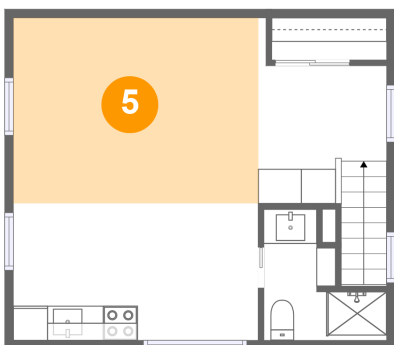

3 Floor 1 - Porch

Dimensions: 5'8" x 4'11"
Area: 28 sq. ft
Counted as living area: No

Heated: No
Finished: Yes
Enclosed: No
Contiguous: Yes
Permitted: Yes
Wet space: No
Addition: No
Conversion: No

4 Floor 2 - Bath

Dimensions: 7'1" x 7'7"
Area: 37 sq. ft
Counted as living area: Yes

Heated: Yes
Finished: Yes
Enclosed: Yes
Contiguous: Yes
Permitted: Yes
Wet space: Yes
Addition: No
Conversion: No

5 Floor 2 - Bedroom

Dimensions: 14'2" x 10'8"
Area: 151 sq. ft
Counted as living area: Yes