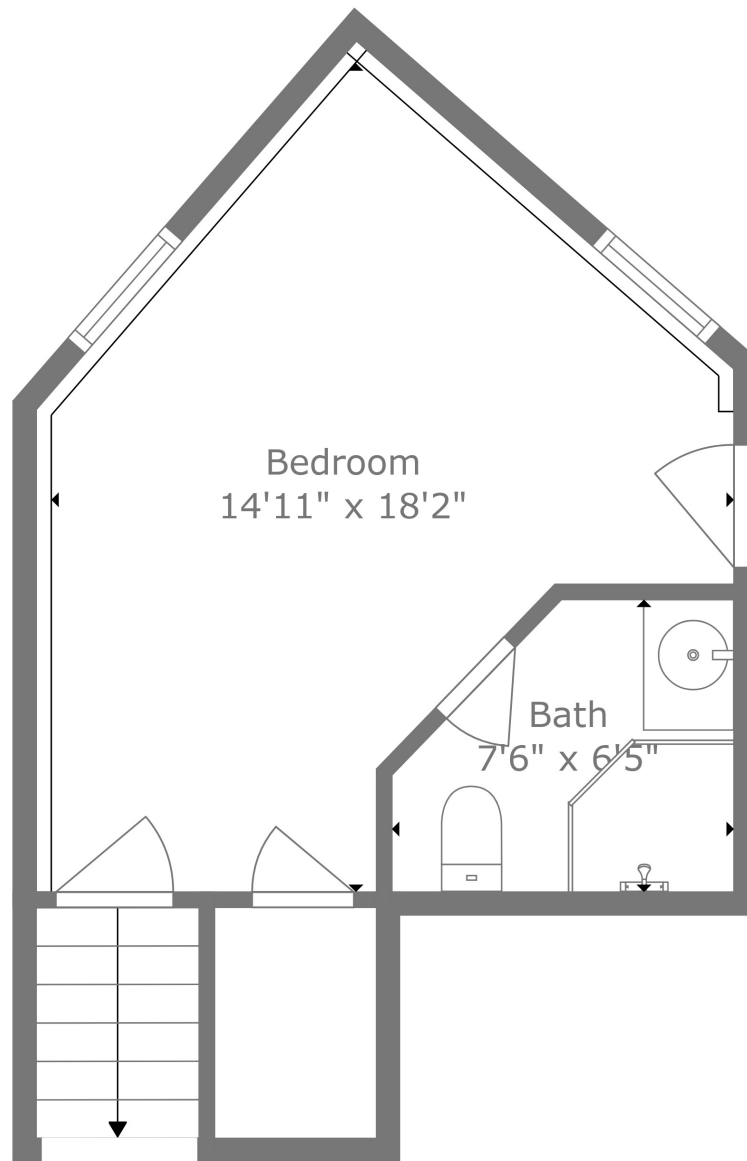

Floor 1

Floor 2

Floor 3

Total scanned area: 1715 sq. ft

Total scanned area: 1715 sq. ft

Floor Plan Created By Cubicasa App. Measurements Deemed Highly Reliable But Not Guaranteed.

Total scanned area: 1715 sq. ft

Floor Plan Created By Cubicasa App. Measurements Deemed Highly Reliable But Not Guaranteed.

Total scanned area: 1715 sq. ft

Floor Plan Created By Cubicasa App. Measurements Deemed Highly Reliable But Not Guaranteed.