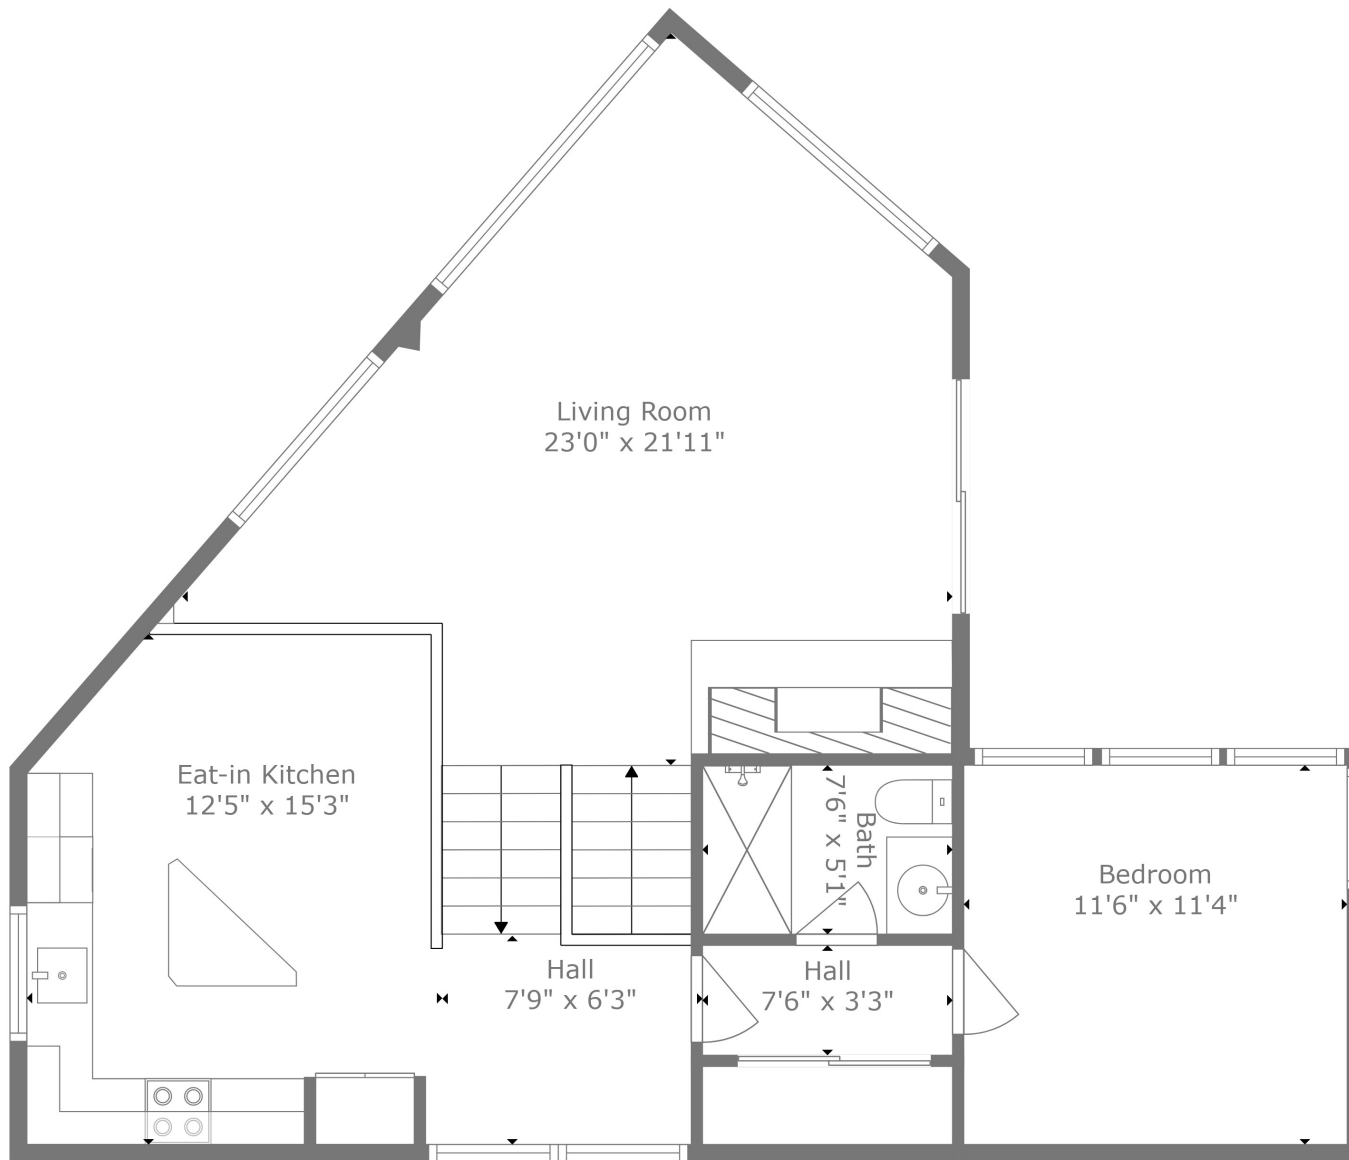

Floor 1

Floor 2

Floor 3

Total scanned area: 1715 sq. ft

Total scanned area: 1715 sq. ft

Floor Plan Created By Cubicasa App. Measurements Deemed Highly Reliable But Not Guaranteed.

Total scanned area: 1715 sq. ft

Floor Plan Created By Cubicasa App. Measurements Deemed Highly Reliable But Not Guaranteed.

Total scanned area: 1715 sq. ft

Floor Plan Created By Cubicasa App. Measurements Deemed Highly Reliable But Not Guaranteed.