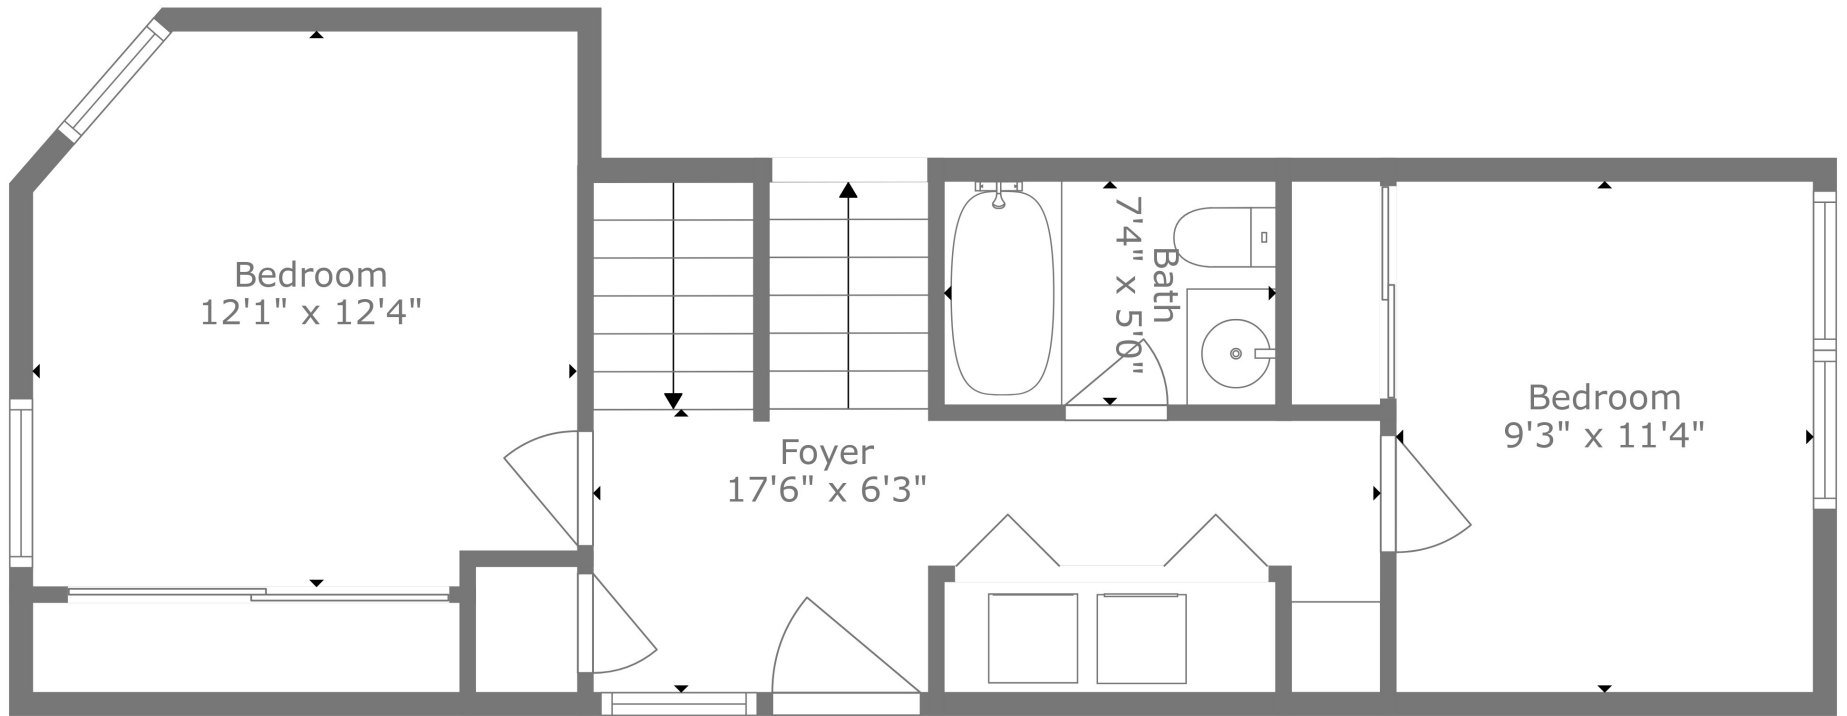

Floor 1

Floor 2

Floor 3

Total scanned area: 1715 sq. ft

Total scanned area: 1715 sq. ft

Floor Plan Created By Cubicasa App. Measurements Deemed Highly Reliable But Not Guaranteed.

Total scanned area: 1715 sq. ft

Floor Plan Created By Cubicasa App. Measurements Deemed Highly Reliable But Not Guaranteed.

Total scanned area: 1715 sq. ft

Floor Plan Created By Cubicasa App. Measurements Deemed Highly Reliable But Not Guaranteed.