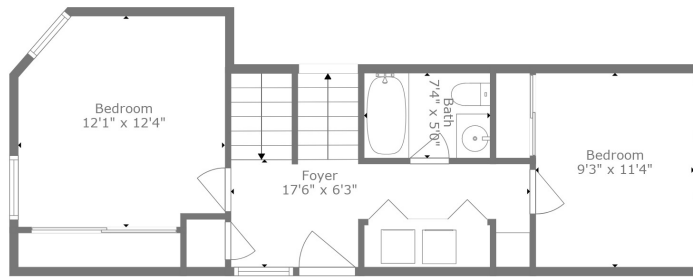

Floor 1

Floor 2

Floor 3

Total scanned area: 1715 sq. ft

Total scanned area: 1715 sq. ft

Floor Plan Created By Cubicasa App. Measurements Deemed Highly Reliable But Not Guaranteed.

Total scanned area: 1715 sq. ft

Floor Plan Created By Cubicasa App. Measurements Deemed Highly Reliable But Not Guaranteed.

Total scanned area: 1715 sq. ft

Floor Plan Created By Cubicasa App. Measurements Deemed Highly Reliable But Not Guaranteed.