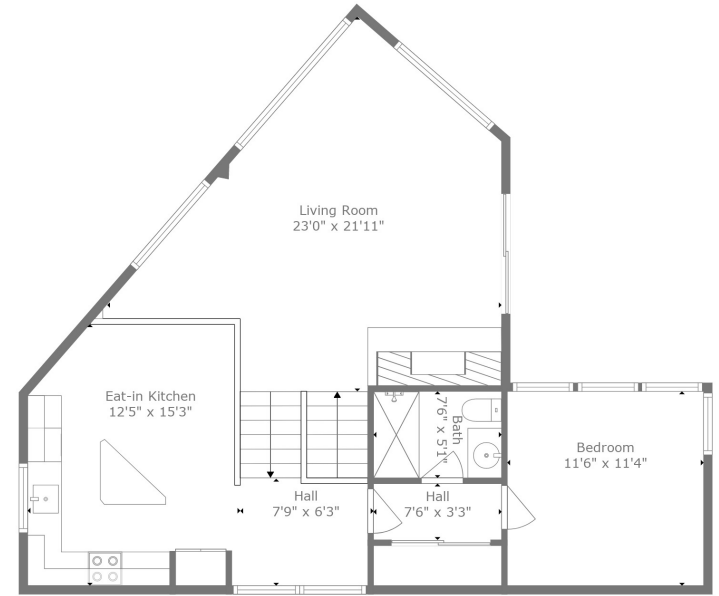

Floor 1

Floor 2

Floor 3

Total scanned area: 1715 sq. ft

Total scanned area: 1715 sq. ft

Floor Plan Created By Cubicasa App. Measurements Deemed Highly Reliable But Not Guaranteed.

Total scanned area: 1715 sq. ft

Floor Plan Created By Cubicasa App. Measurements Deemed Highly Reliable But Not Guaranteed.

Total scanned area: 1715 sq. ft

Floor Plan Created By Cubicasa App. Measurements Deemed Highly Reliable But Not Guaranteed.