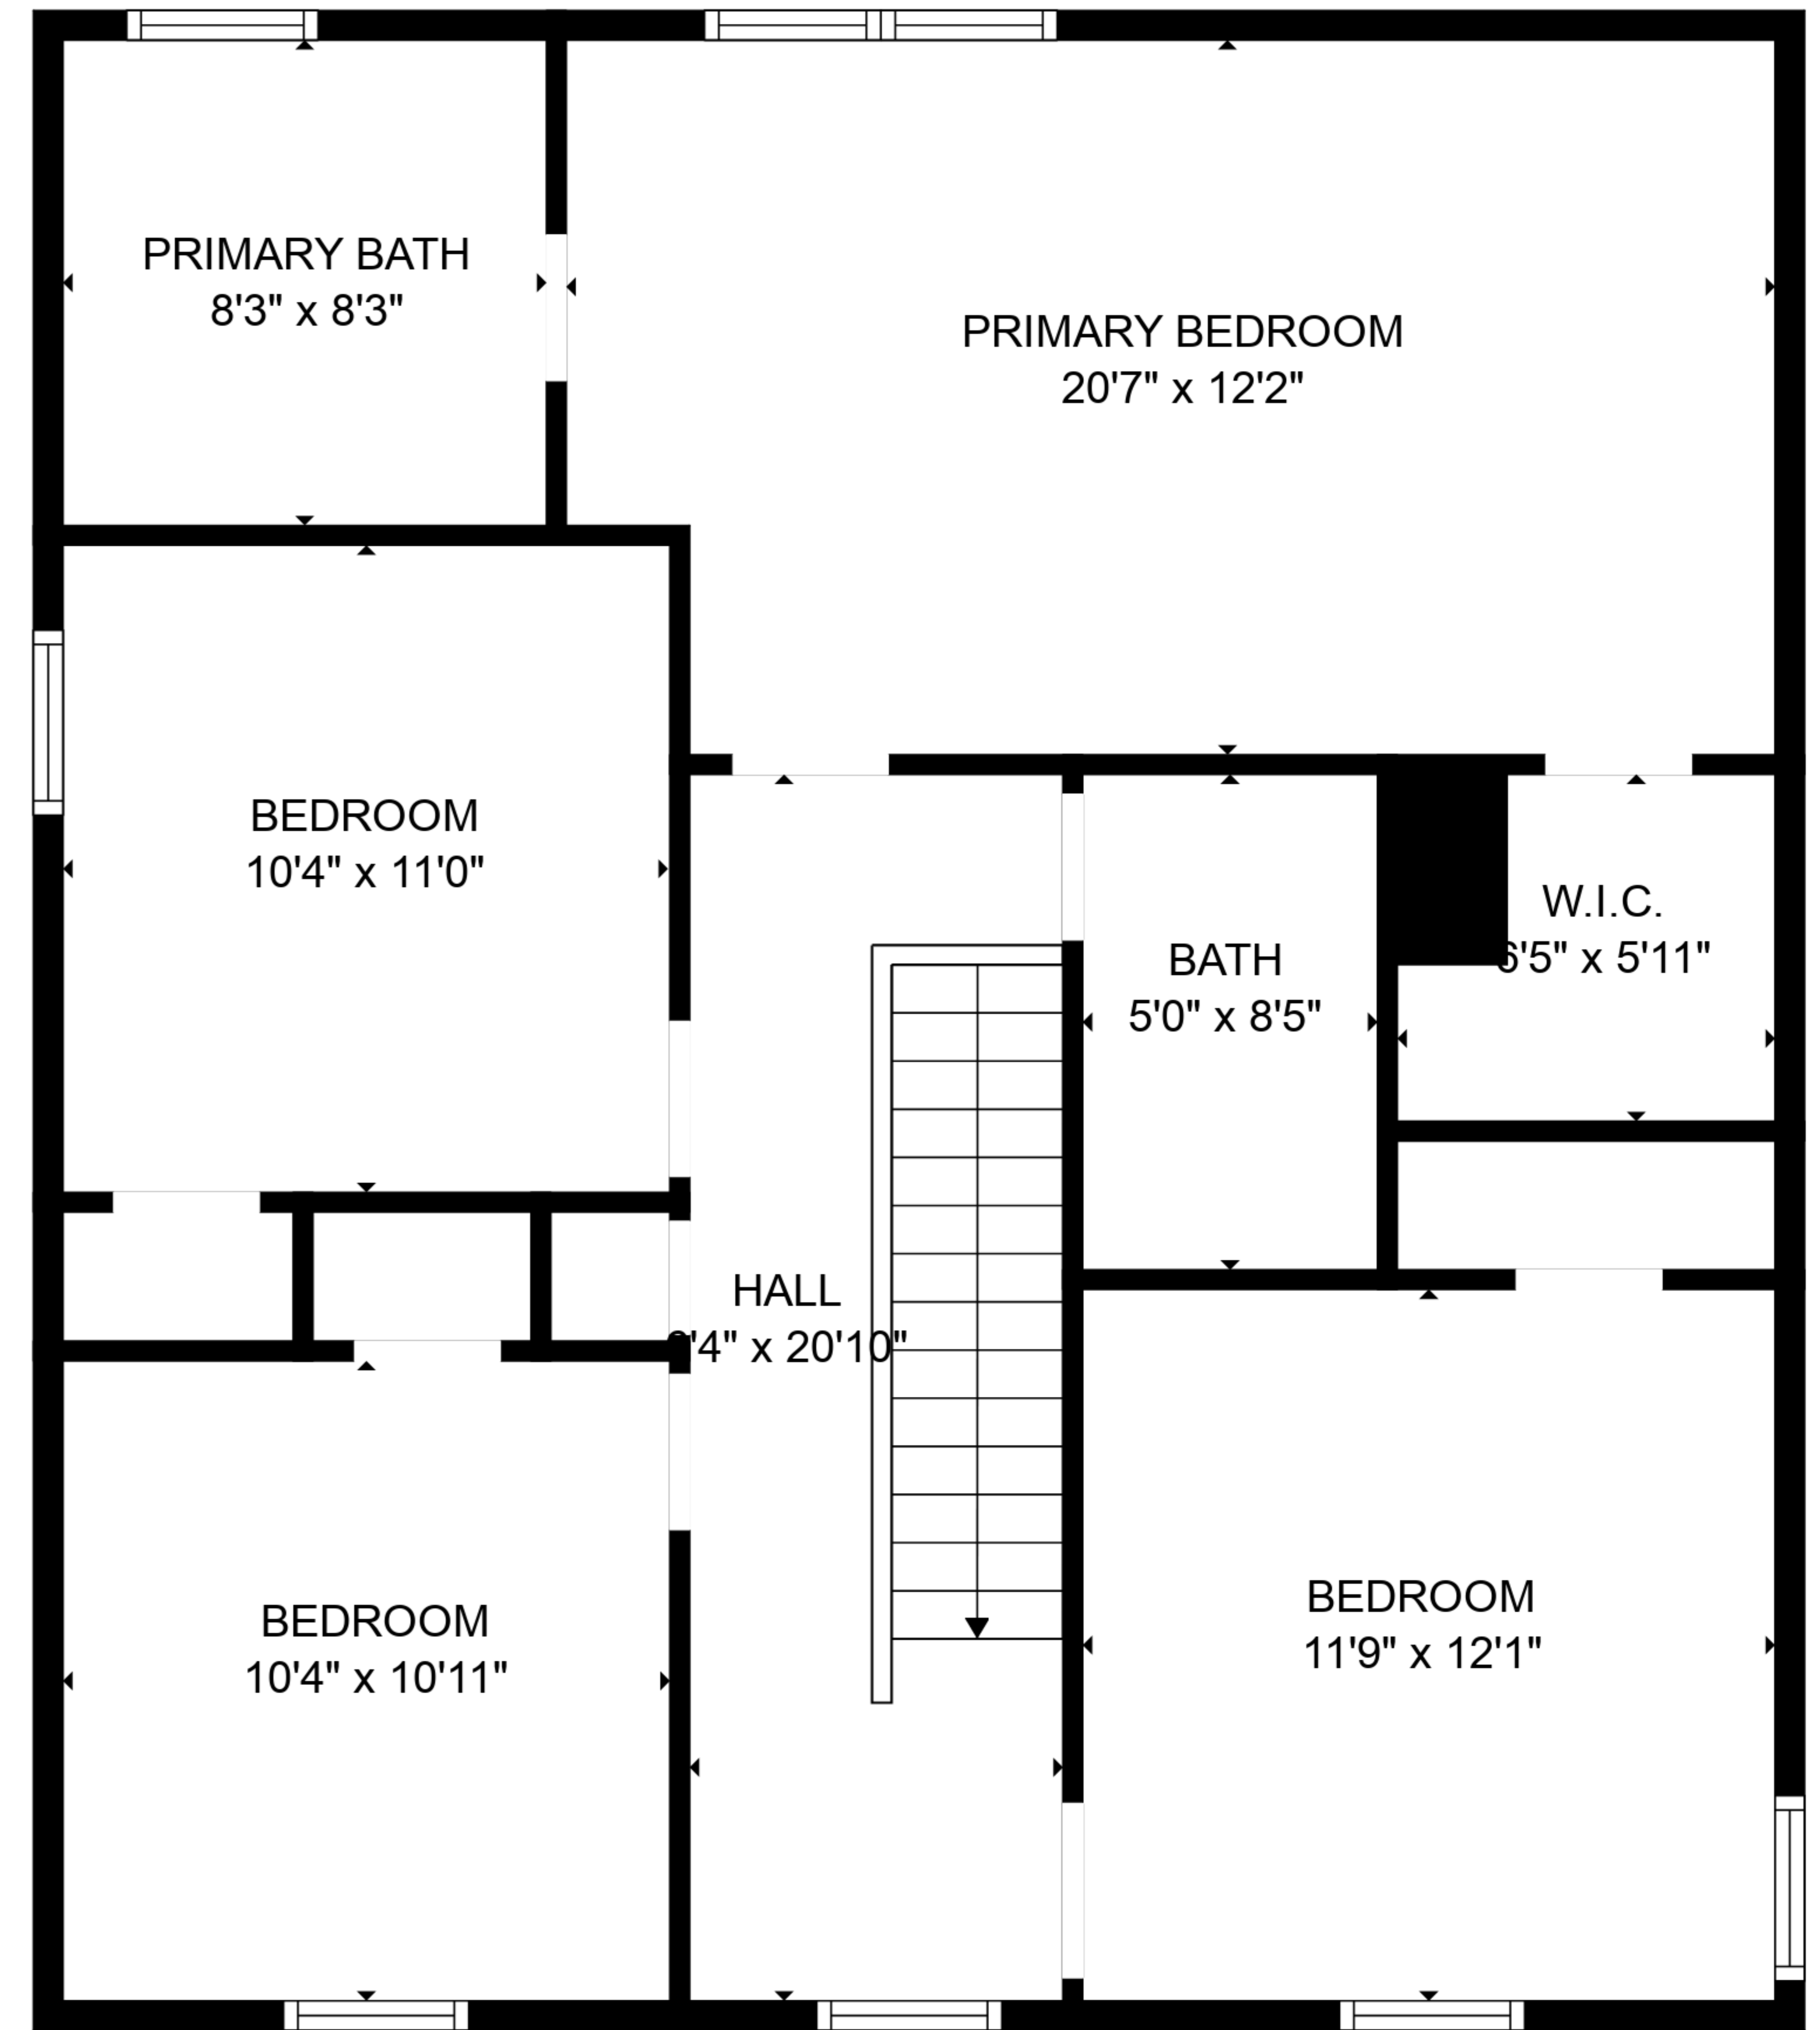

**TOTAL: 2001 sq. ft**

FLOOR 1: 1027 sq. ft, FLOOR 2: 974 sq. ft

EXCLUDED AREAS: GARAGE: 412 sq. ft

SIZES AND DIMENSIONS ARE APPROXIMATE. ACTUAL MAY VARY.

**TOTAL: 2001 sq. ft**

FLOOR 1: 1027 sq. ft, FLOOR 2: 974 sq. ft

EXCLUDED AREAS: GARAGE: 412 sq. ft

SIZES AND DIMENSIONS ARE APPROXIMATE. ACTUAL MAY VARY.

FLOOR 1

FLOOR 2

**TOTAL: 2001 sq. ft**  
 FLOOR 1: 1027 sq. ft, FLOOR 2: 974 sq. ft  
 EXCLUDED AREAS: GARAGE: 412 sq. ft

SIZES AND DIMENSIONS ARE APPROXIMATE. ACTUAL MAY VARY.