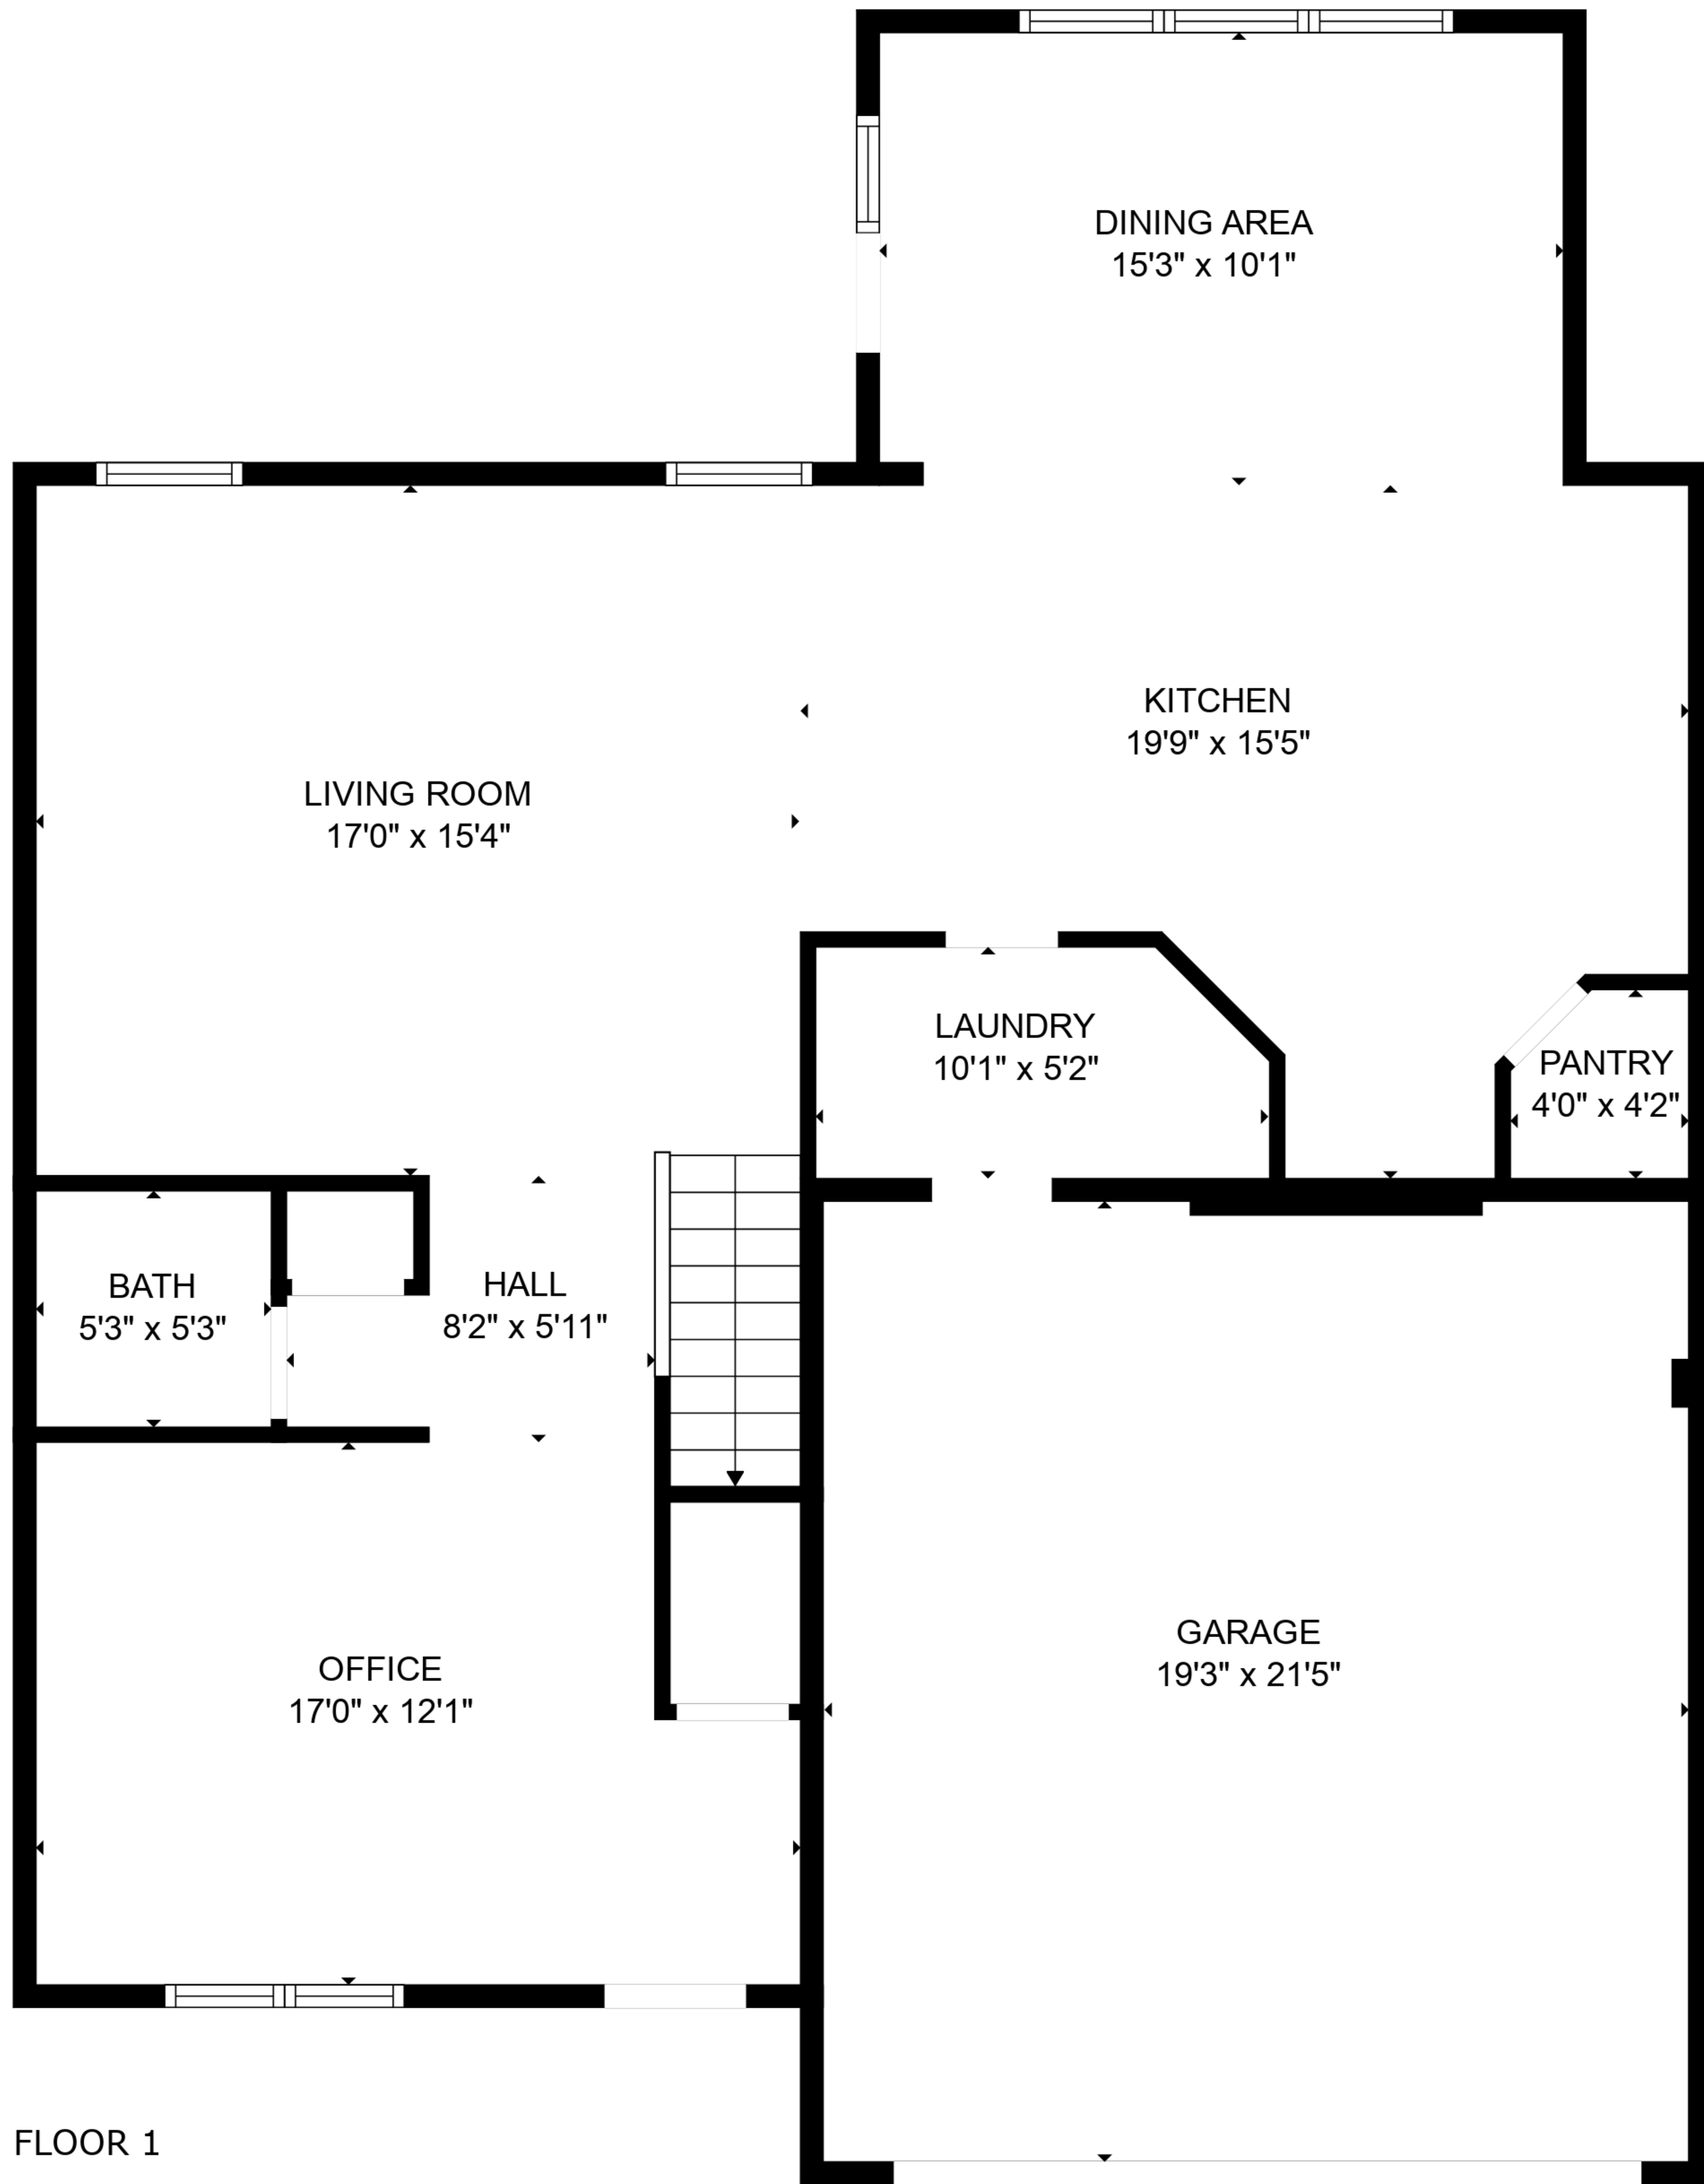

**TOTAL: 2001 sq. ft**

FLOOR 1: 1027 sq. ft, FLOOR 2: 974 sq. ft

EXCLUDED AREAS: GARAGE: 412 sq. ft

SIZES AND DIMENSIONS ARE APPROXIMATE. ACTUAL MAY VARY.

**TOTAL: 2001 sq. ft**

FLOOR 1: 1027 sq. ft, FLOOR 2: 974 sq. ft

EXCLUDED AREAS: GARAGE: 412 sq. ft

SIZES AND DIMENSIONS ARE APPROXIMATE. ACTUAL MAY VARY.

FLOOR 1

FLOOR 2

**TOTAL: 2001 sq. ft**  
 FLOOR 1: 1027 sq. ft, FLOOR 2: 974 sq. ft  
 EXCLUDED AREAS: GARAGE: 412 sq. ft

SIZES AND DIMENSIONS ARE APPROXIMATE. ACTUAL MAY VARY.