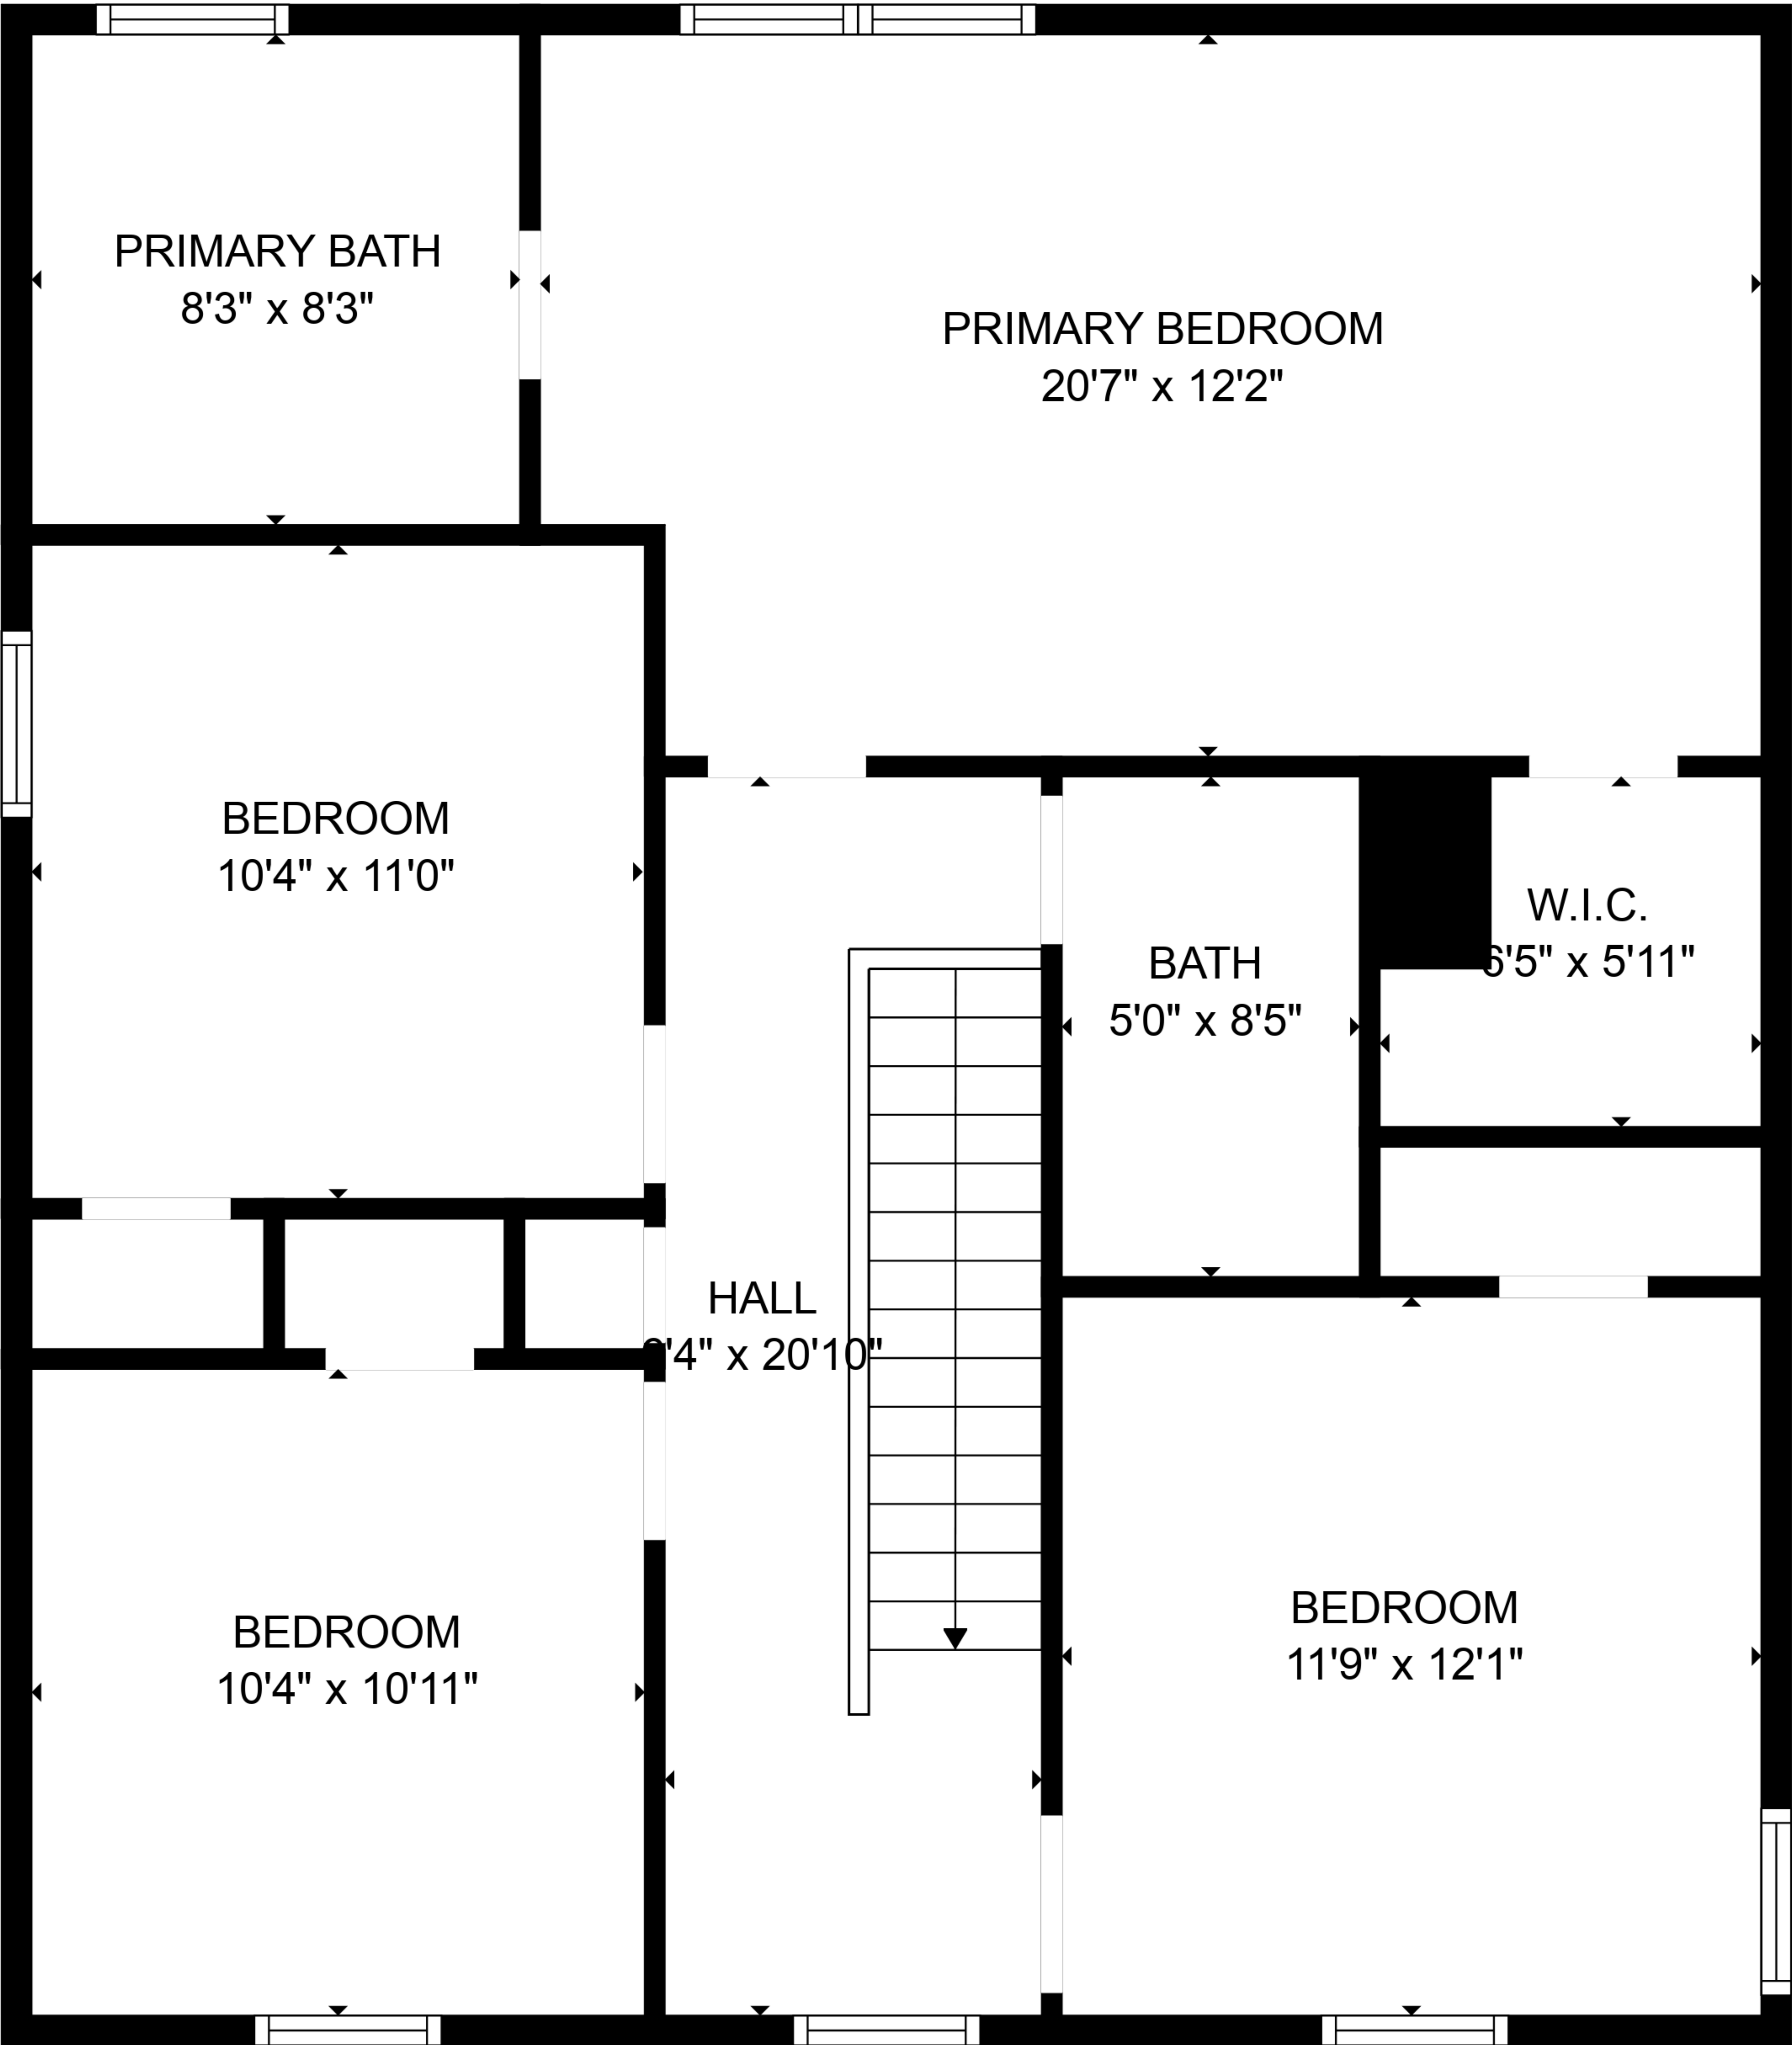

**TOTAL: 2001 sq. ft**

FLOOR 1: 1027 sq. ft, FLOOR 2: 974 sq. ft

EXCLUDED AREAS: GARAGE: 412 sq. ft

SIZES AND DIMENSIONS ARE APPROXIMATE. ACTUAL MAY VARY.

**TOTAL: 2001 sq. ft**

FLOOR 1: 1027 sq. ft, FLOOR 2: 974 sq. ft

EXCLUDED AREAS: GARAGE: 412 sq. ft

SIZES AND DIMENSIONS ARE APPROXIMATE. ACTUAL MAY VARY.

FLOOR 1

FLOOR 2

**TOTAL: 2001 sq. ft**  
 FLOOR 1: 1027 sq. ft, FLOOR 2: 974 sq. ft  
 EXCLUDED AREAS: GARAGE: 412 sq. ft

SIZES AND DIMENSIONS ARE APPROXIMATE. ACTUAL MAY VARY.