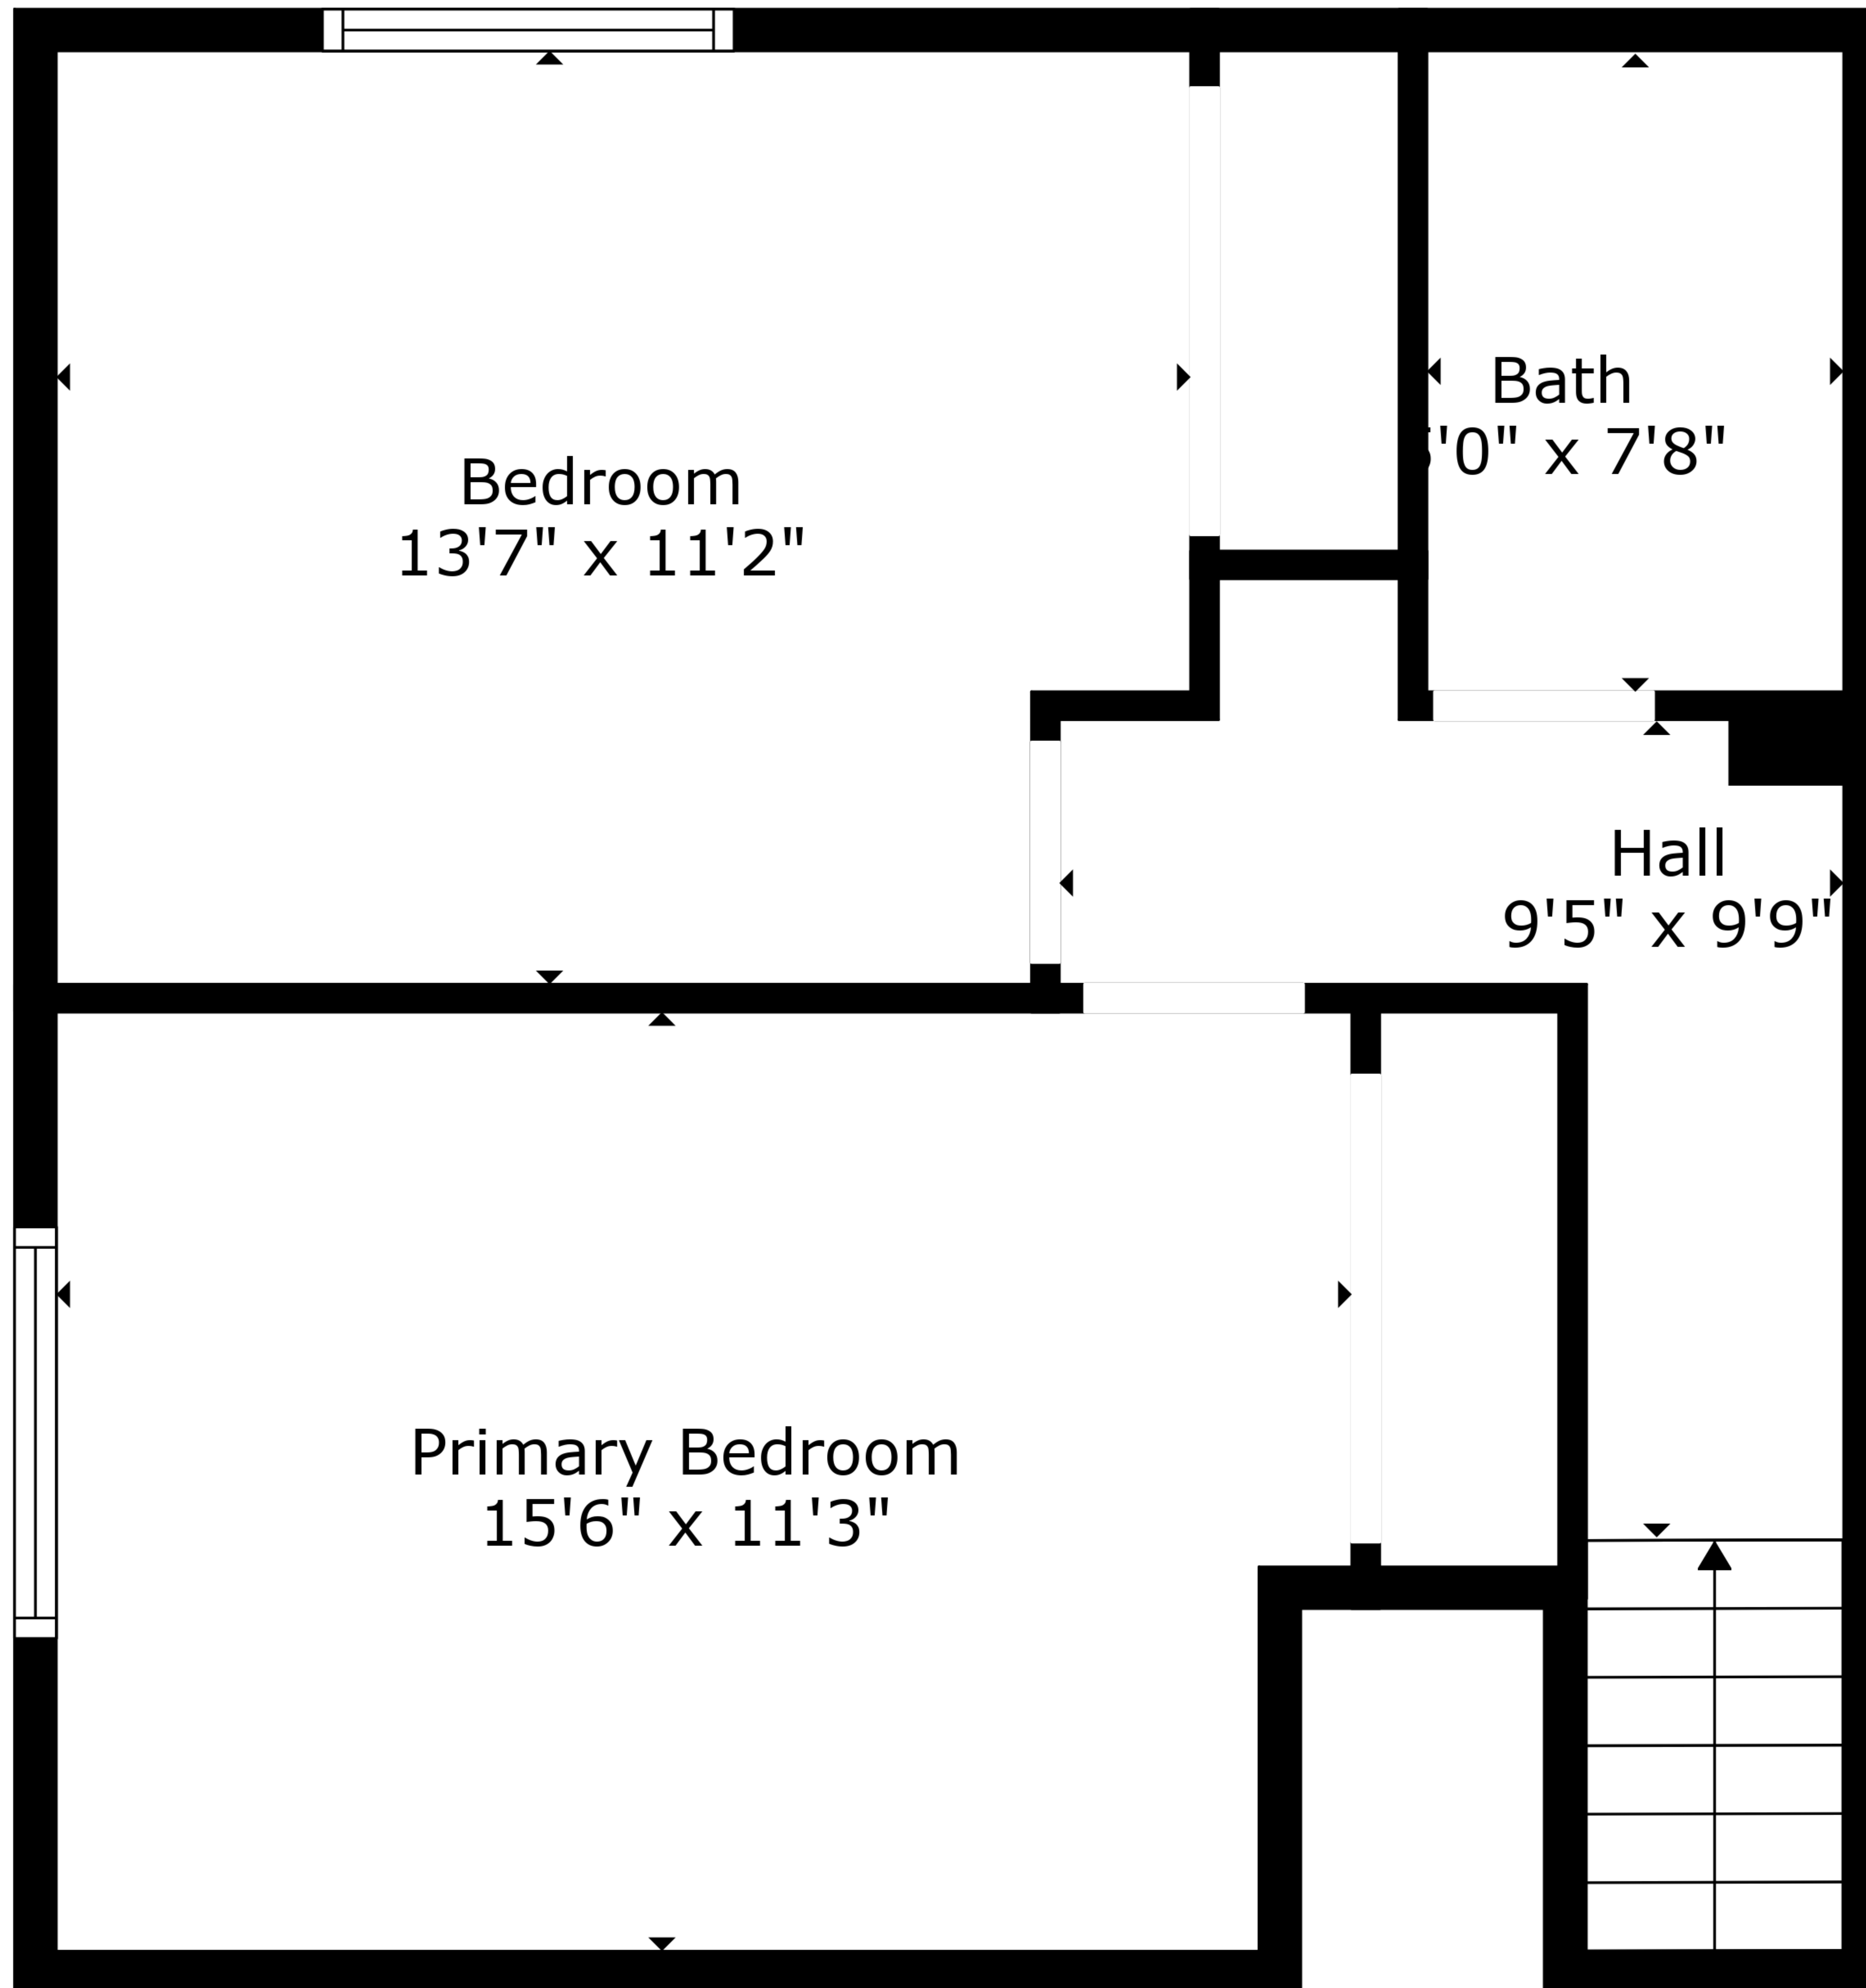

TOTAL: 1005 sq. ft

FLOOR 1: 535 sq. ft, FLOOR 2: 470 sq. ft

EXCLUDED AREAS: GARAGE: 282 sq. ft

TOTAL: 1005 sq. ft

FLOOR 1: 535 sq. ft, FLOOR 2: 470 sq. ft

EXCLUDED AREAS: GARAGE: 282 sq. ft

Floor 1

Floor 2

TOTAL: 1005 sq. ft
 FLOOR 1: 535 sq. ft, FLOOR 2: 470 sq. ft
 EXCLUDED AREAS: GARAGE: 282 sq. ft