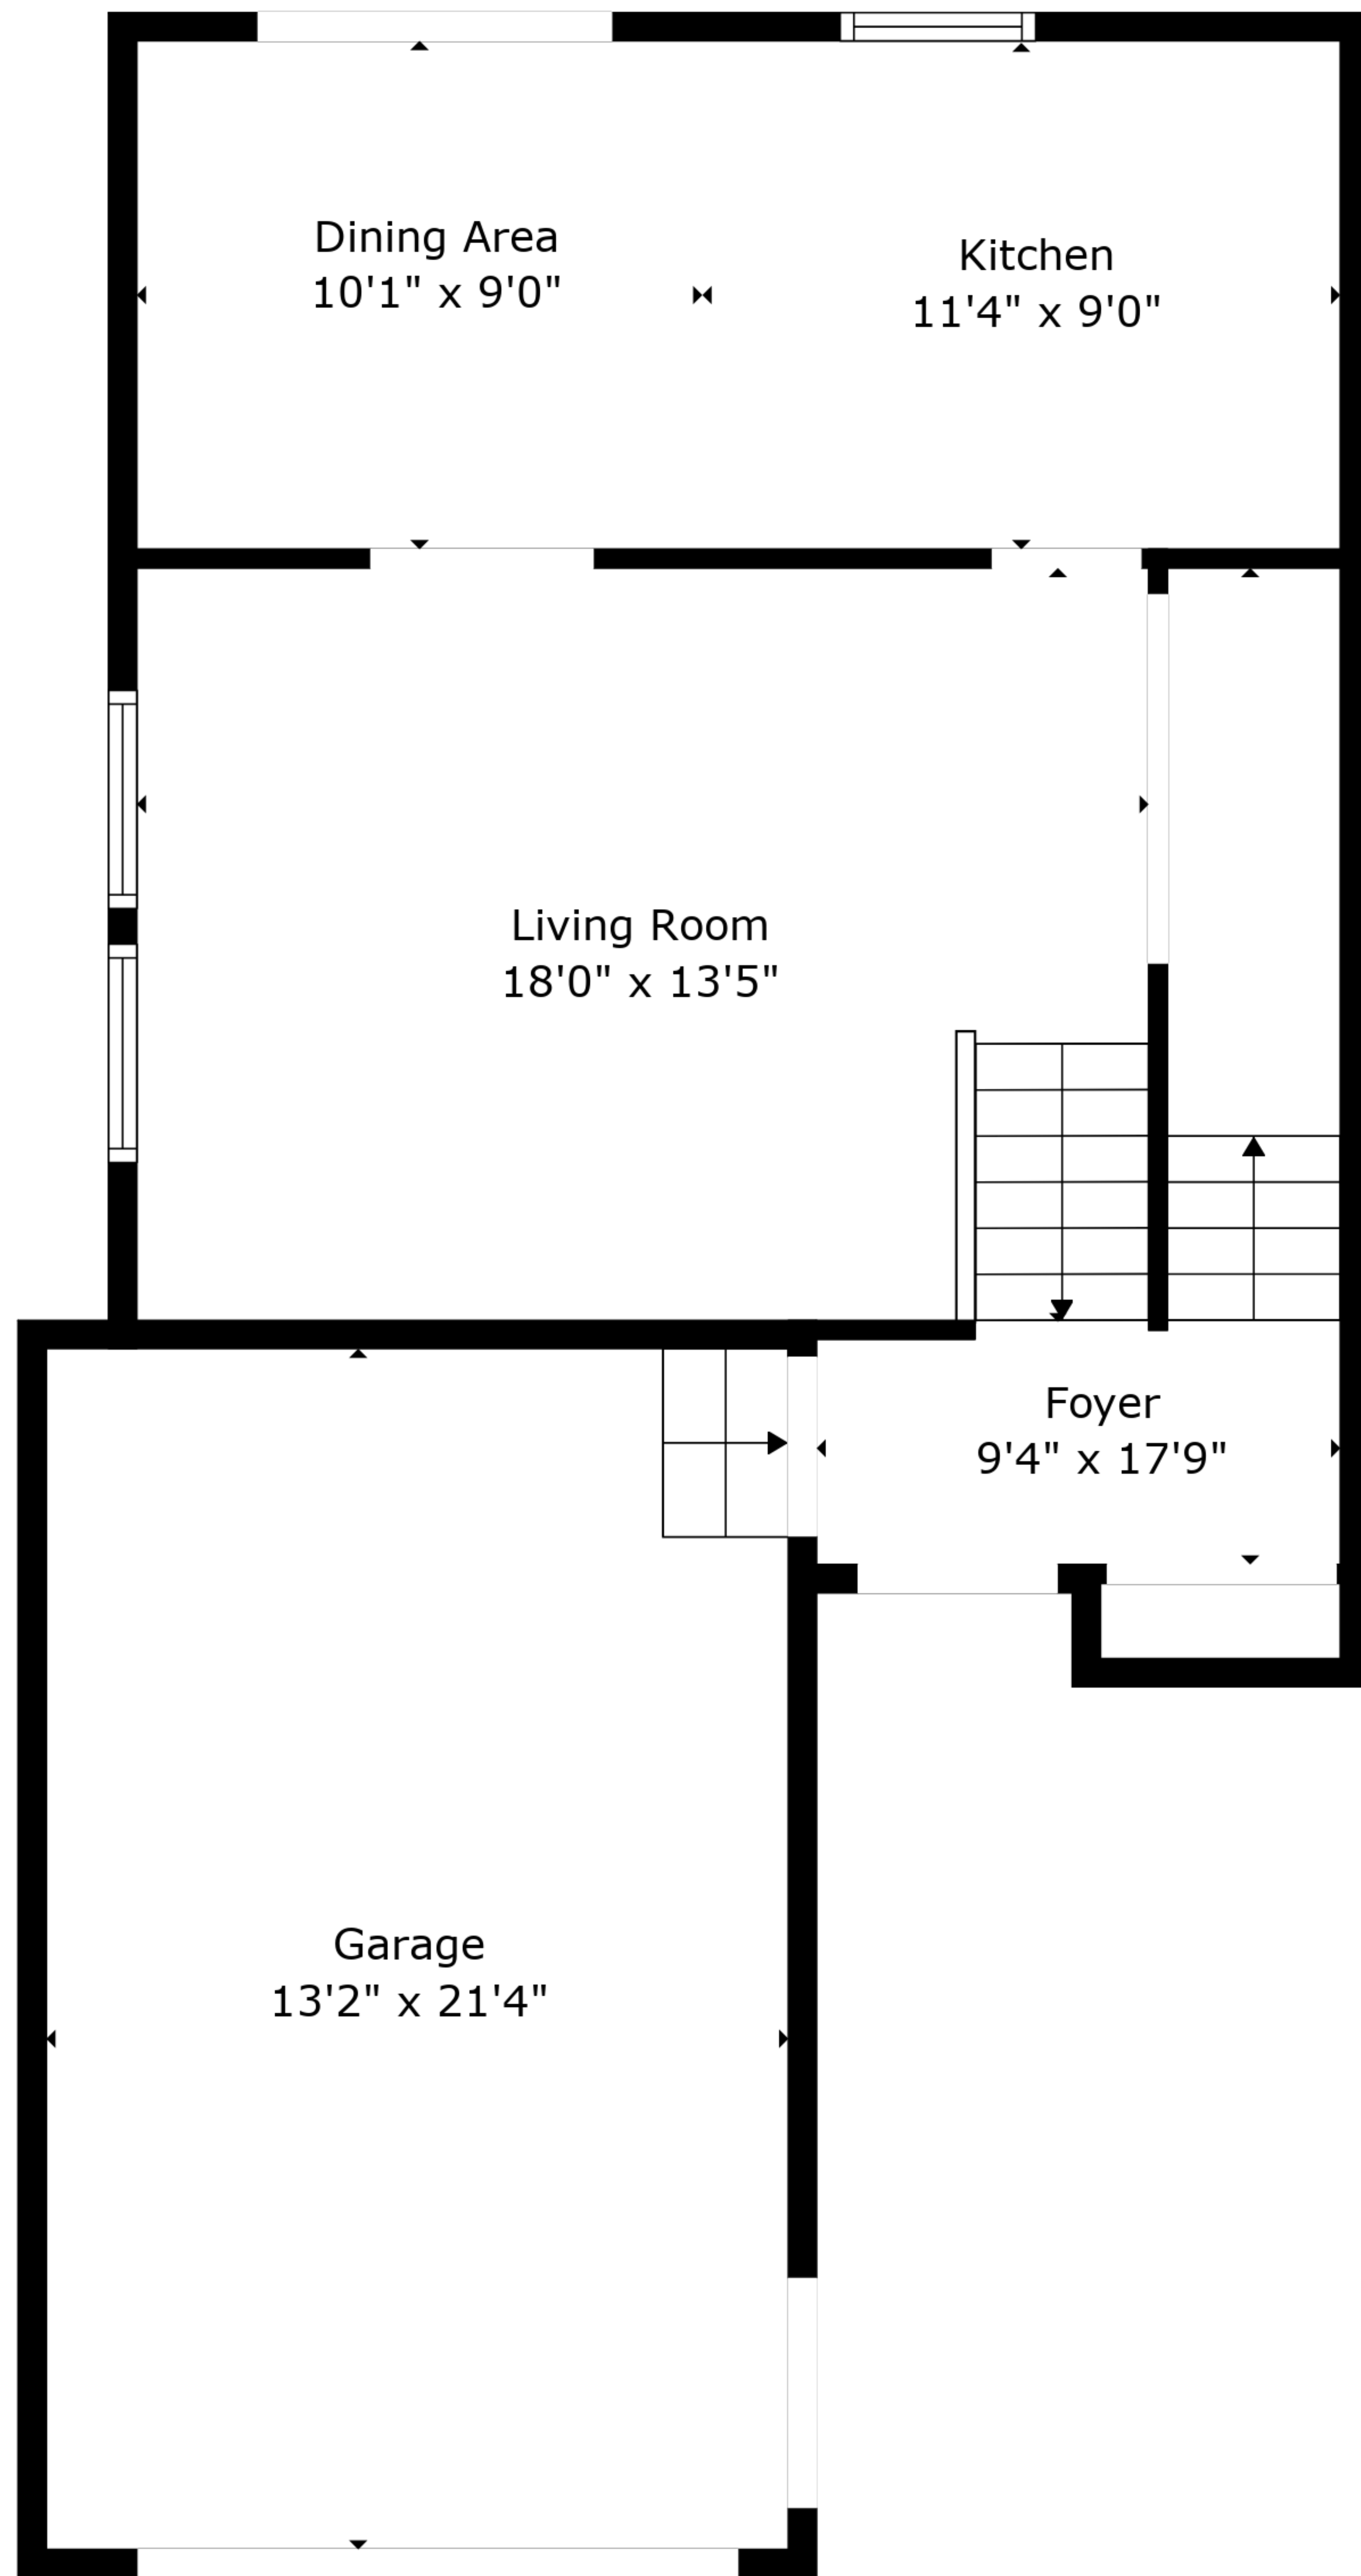

TOTAL: 1005 sq. ft

FLOOR 1: 535 sq. ft, FLOOR 2: 470 sq. ft

EXCLUDED AREAS: GARAGE: 282 sq. ft

TOTAL: 1005 sq. ft

FLOOR 1: 535 sq. ft, FLOOR 2: 470 sq. ft

EXCLUDED AREAS: GARAGE: 282 sq. ft

Floor 1

Floor 2

TOTAL: 1005 sq. ft
 FLOOR 1: 535 sq. ft, FLOOR 2: 470 sq. ft
 EXCLUDED AREAS: GARAGE: 282 sq. ft