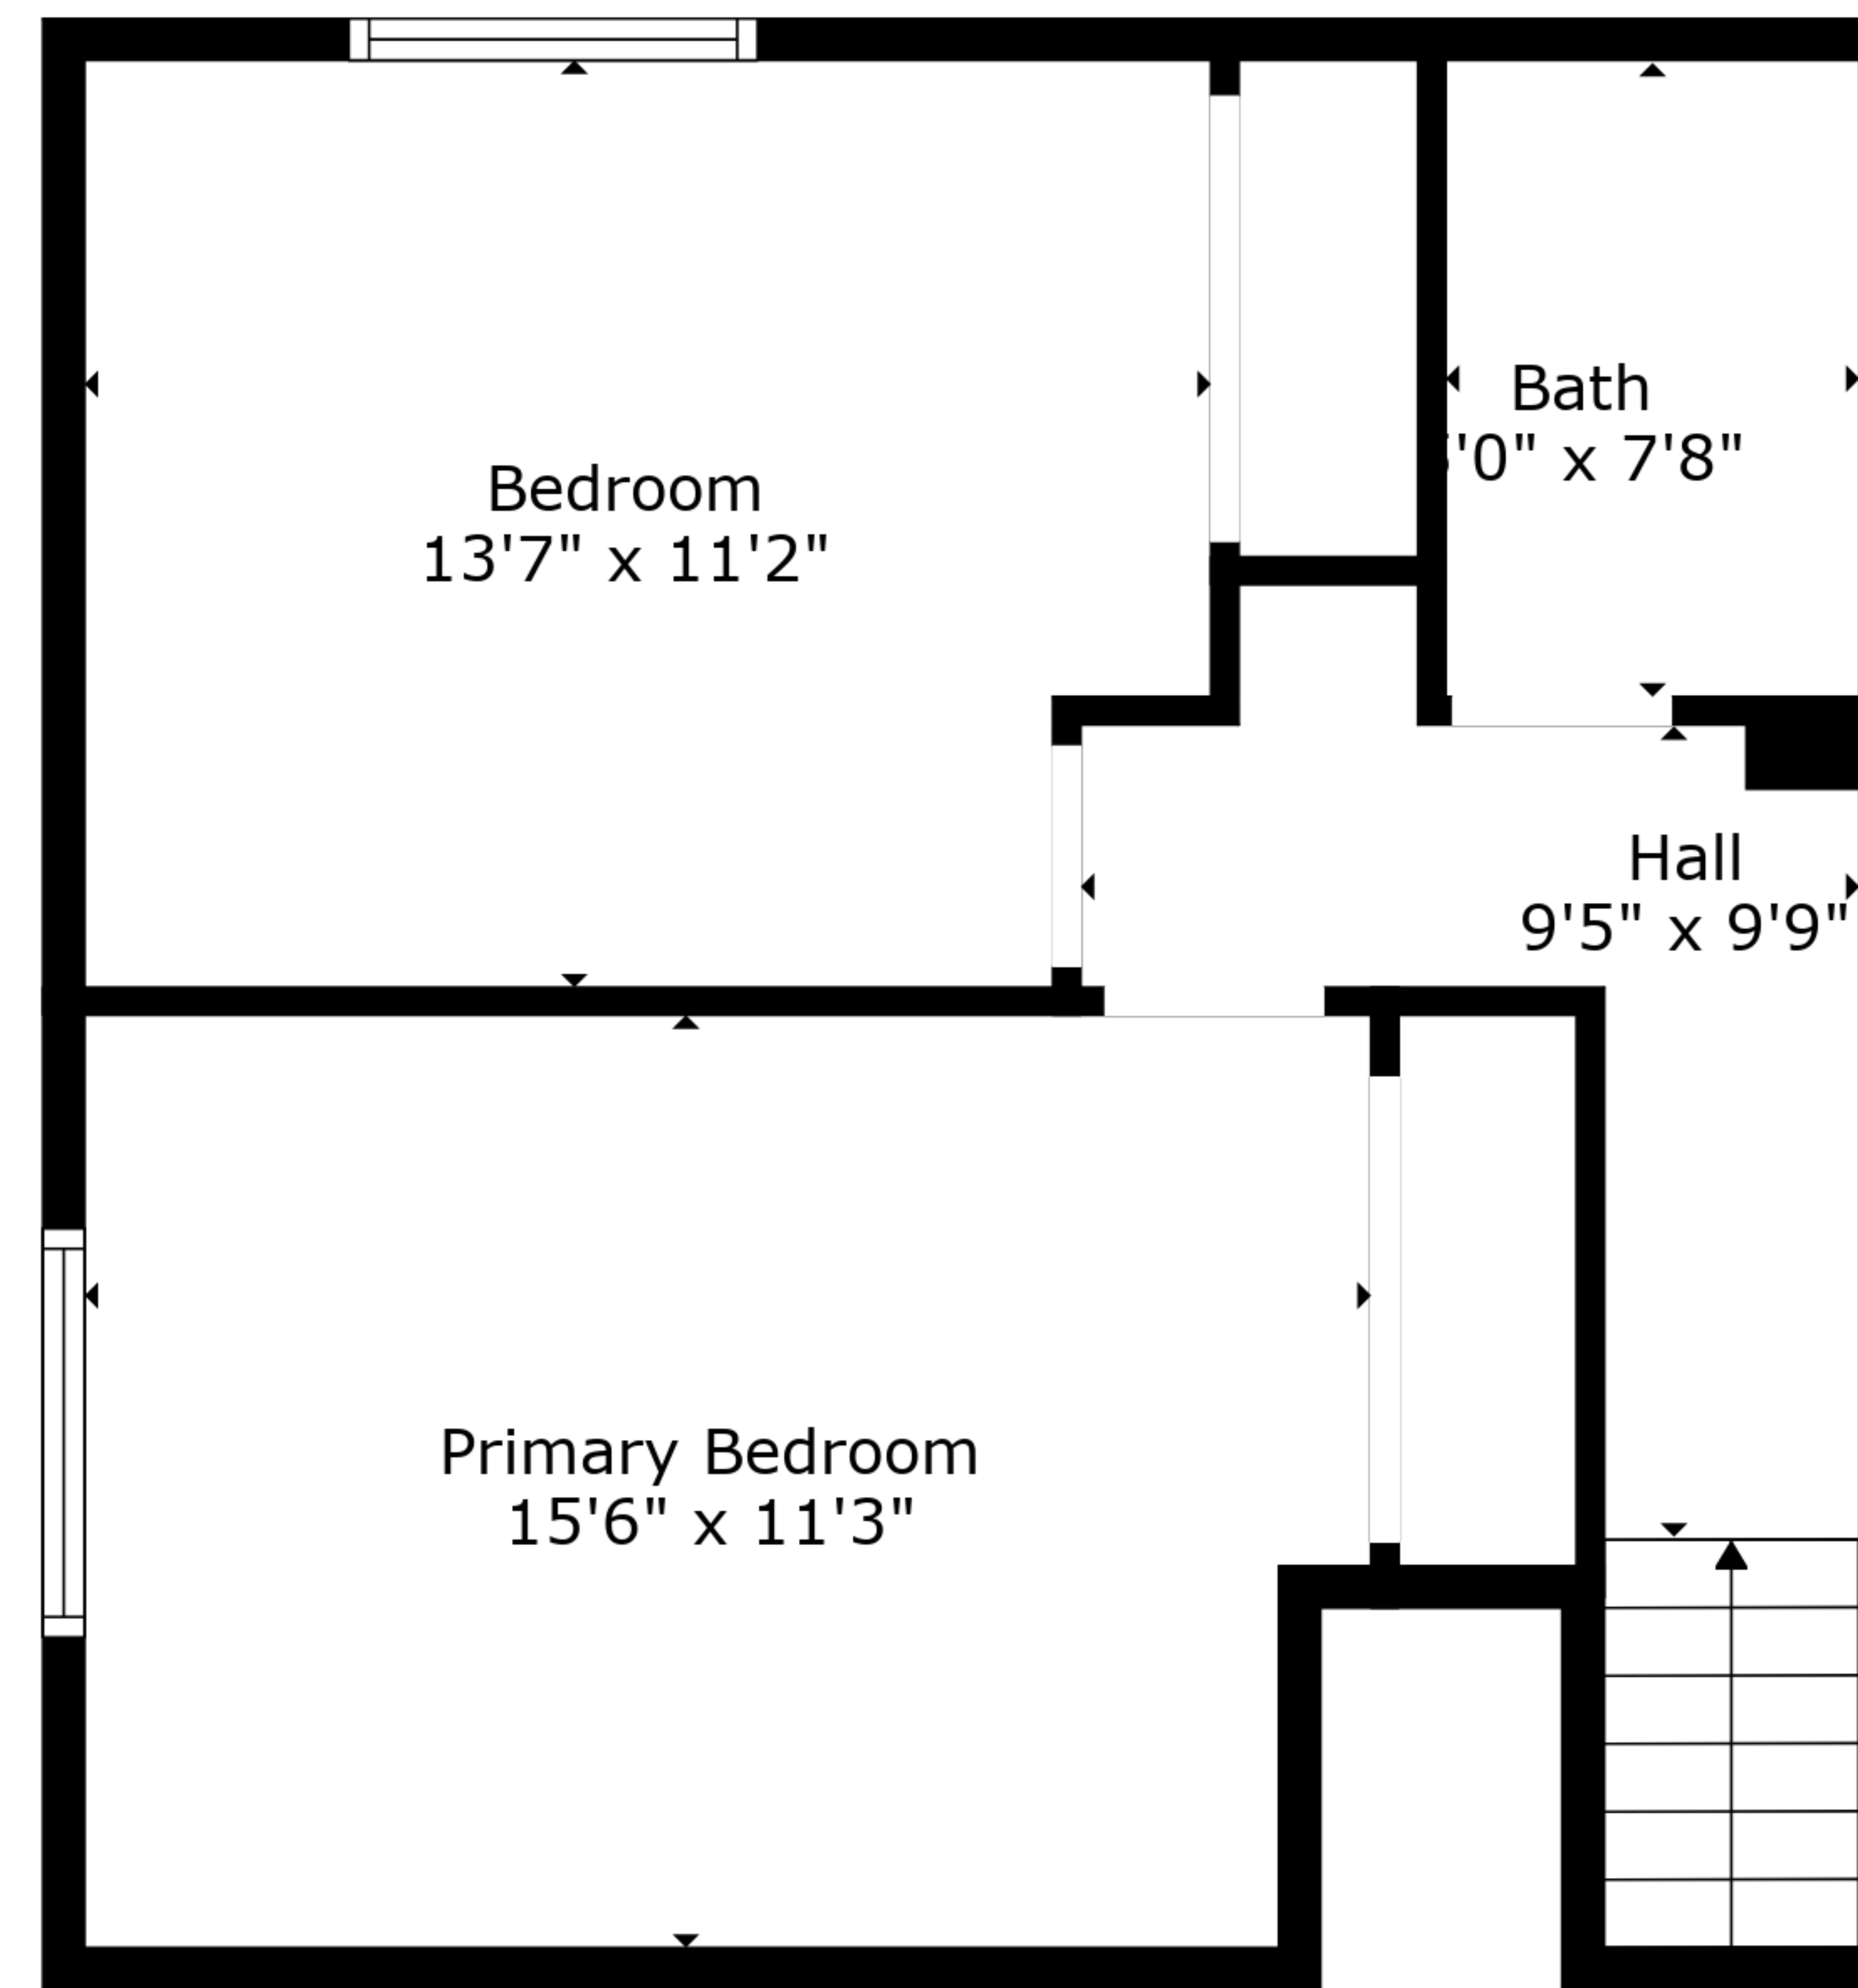

TOTAL: 1005 sq. ft

FLOOR 1: 535 sq. ft, FLOOR 2: 470 sq. ft

EXCLUDED AREAS: GARAGE: 282 sq. ft

TOTAL: 1005 sq. ft

FLOOR 1: 535 sq. ft, FLOOR 2: 470 sq. ft

EXCLUDED AREAS: GARAGE: 282 sq. ft

Floor 1

Floor 2

TOTAL: 1005 sq. ft
 FLOOR 1: 535 sq. ft, FLOOR 2: 470 sq. ft
 EXCLUDED AREAS: GARAGE: 282 sq. ft