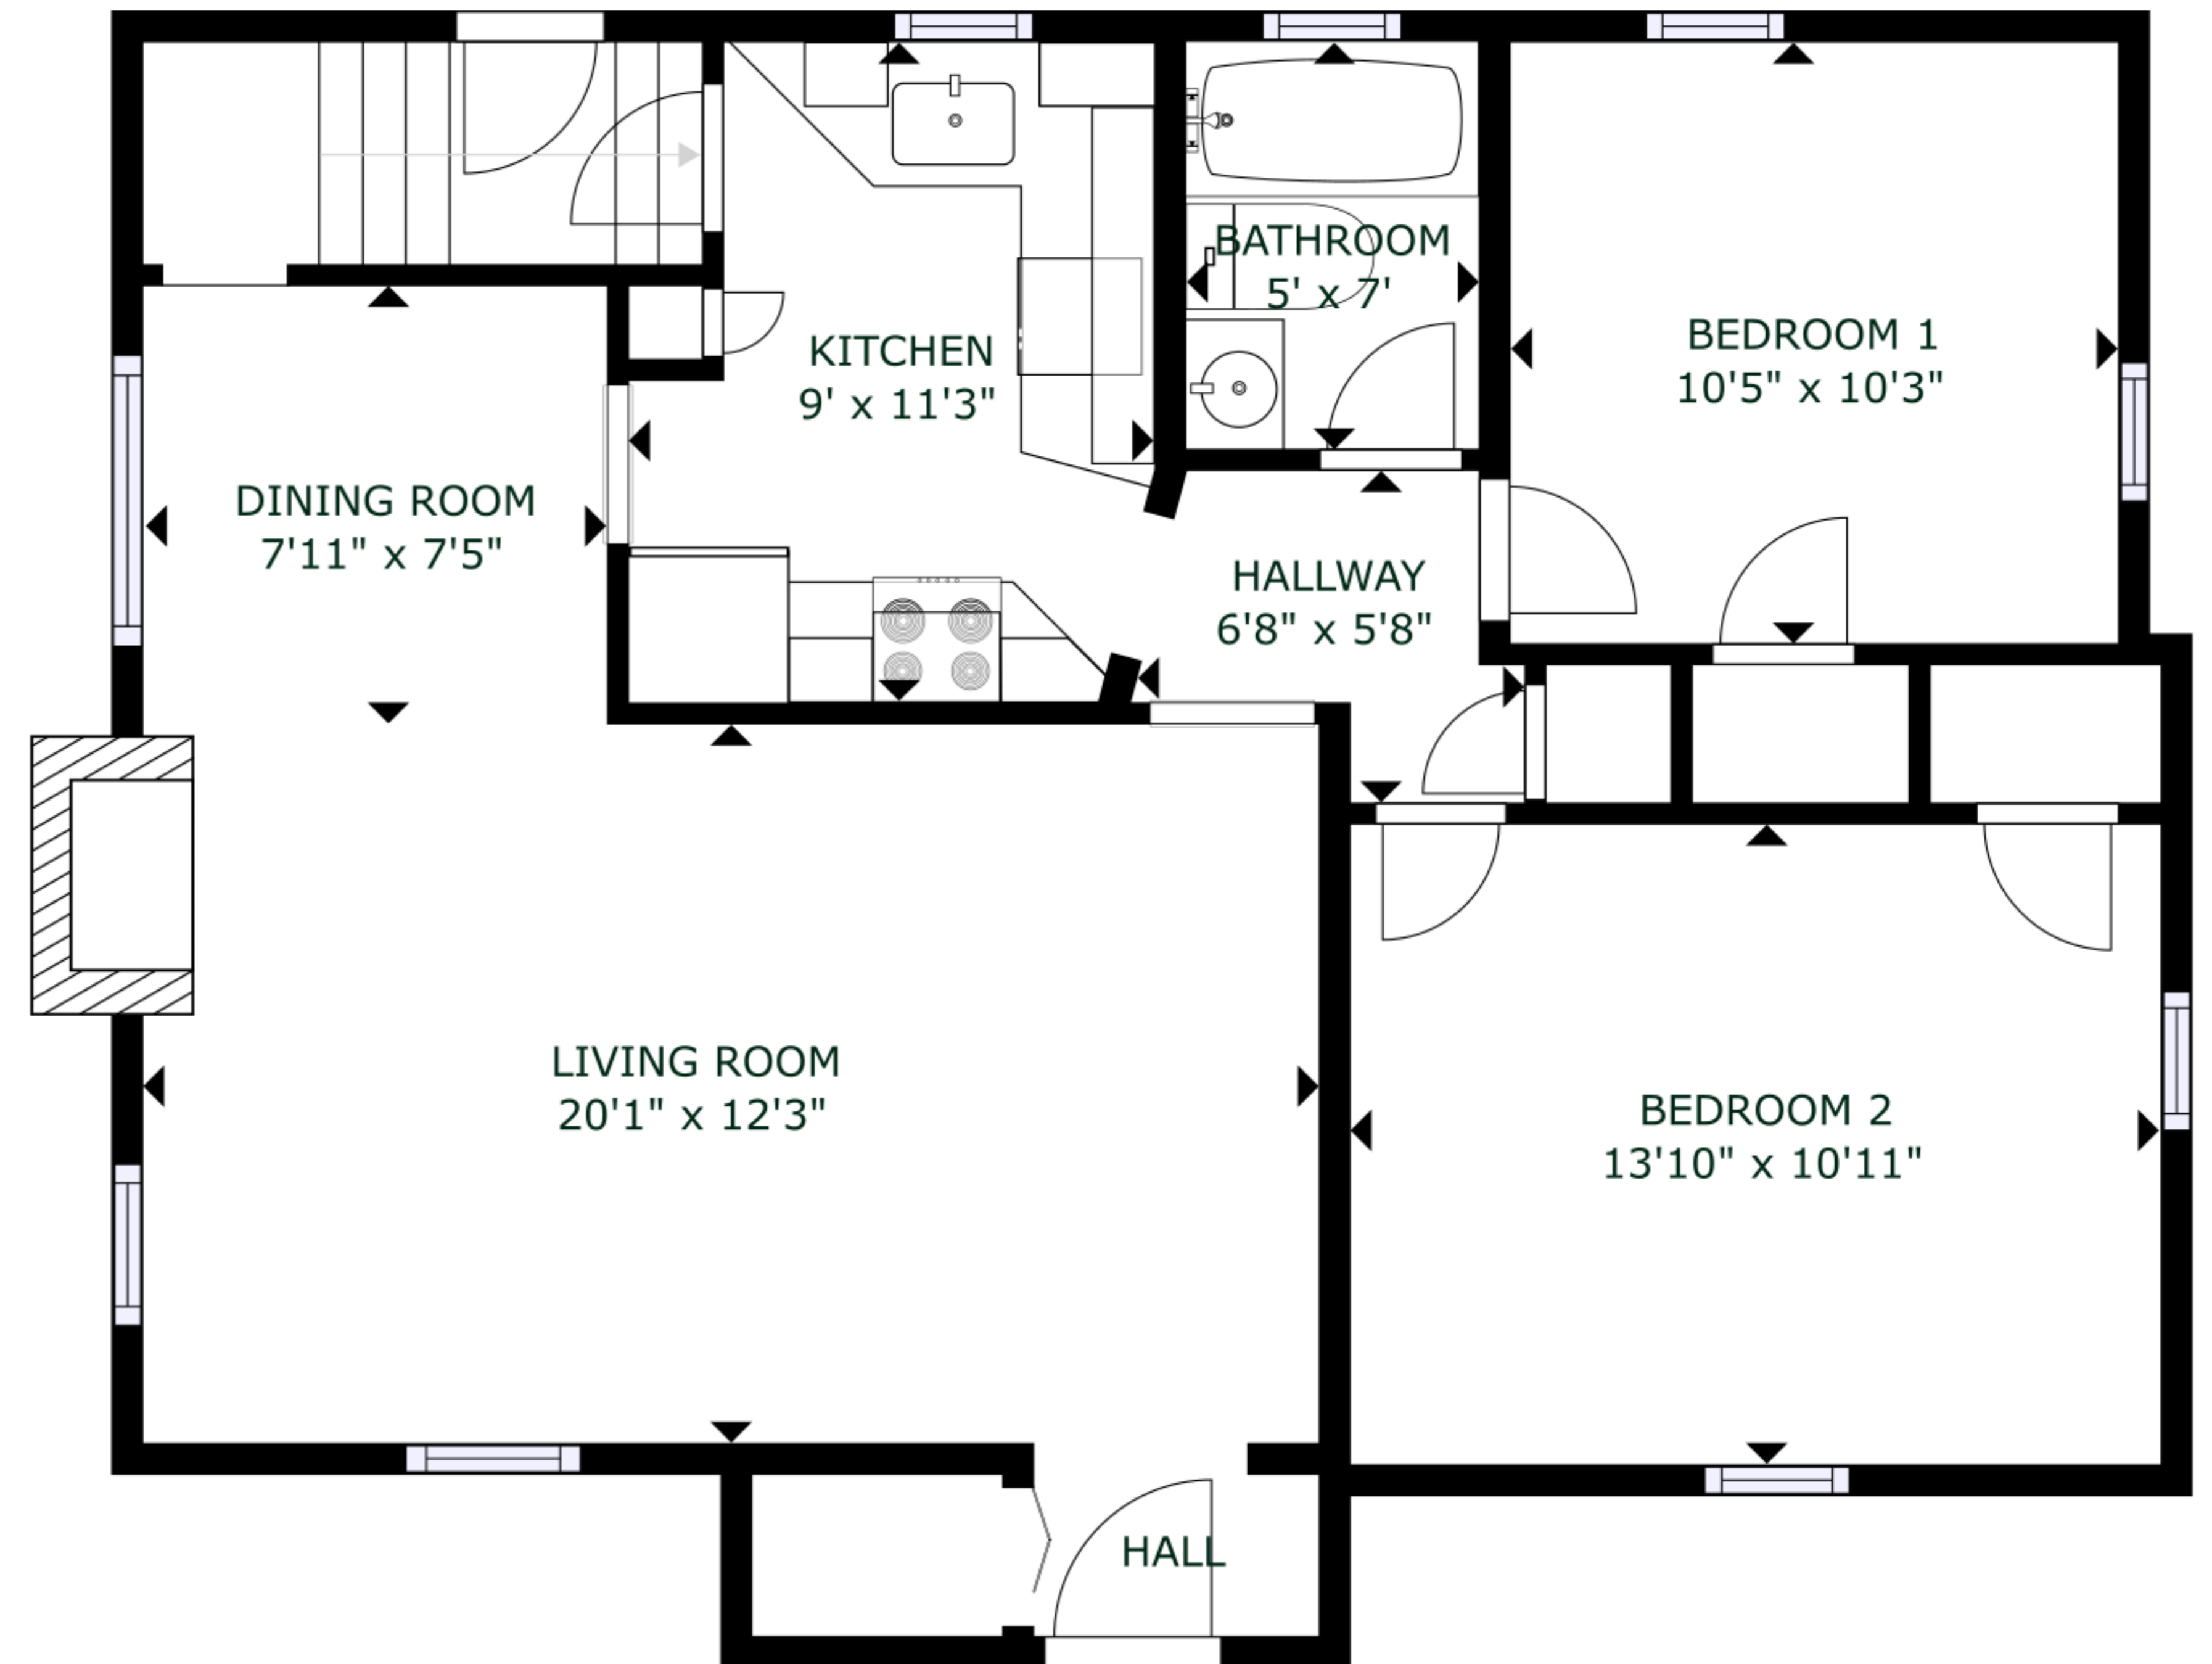

FLOOR 1

FLOOR 2

GROSS INTERNAL AREA
 FLOOR 1: 762 sq ft, FLOOR 2: 849 sq ft
 TOTAL: 1611 sq ft

SIZES AND DIMENSIONS ARE APPROXIMATE, ACTUAL MAY VARY.