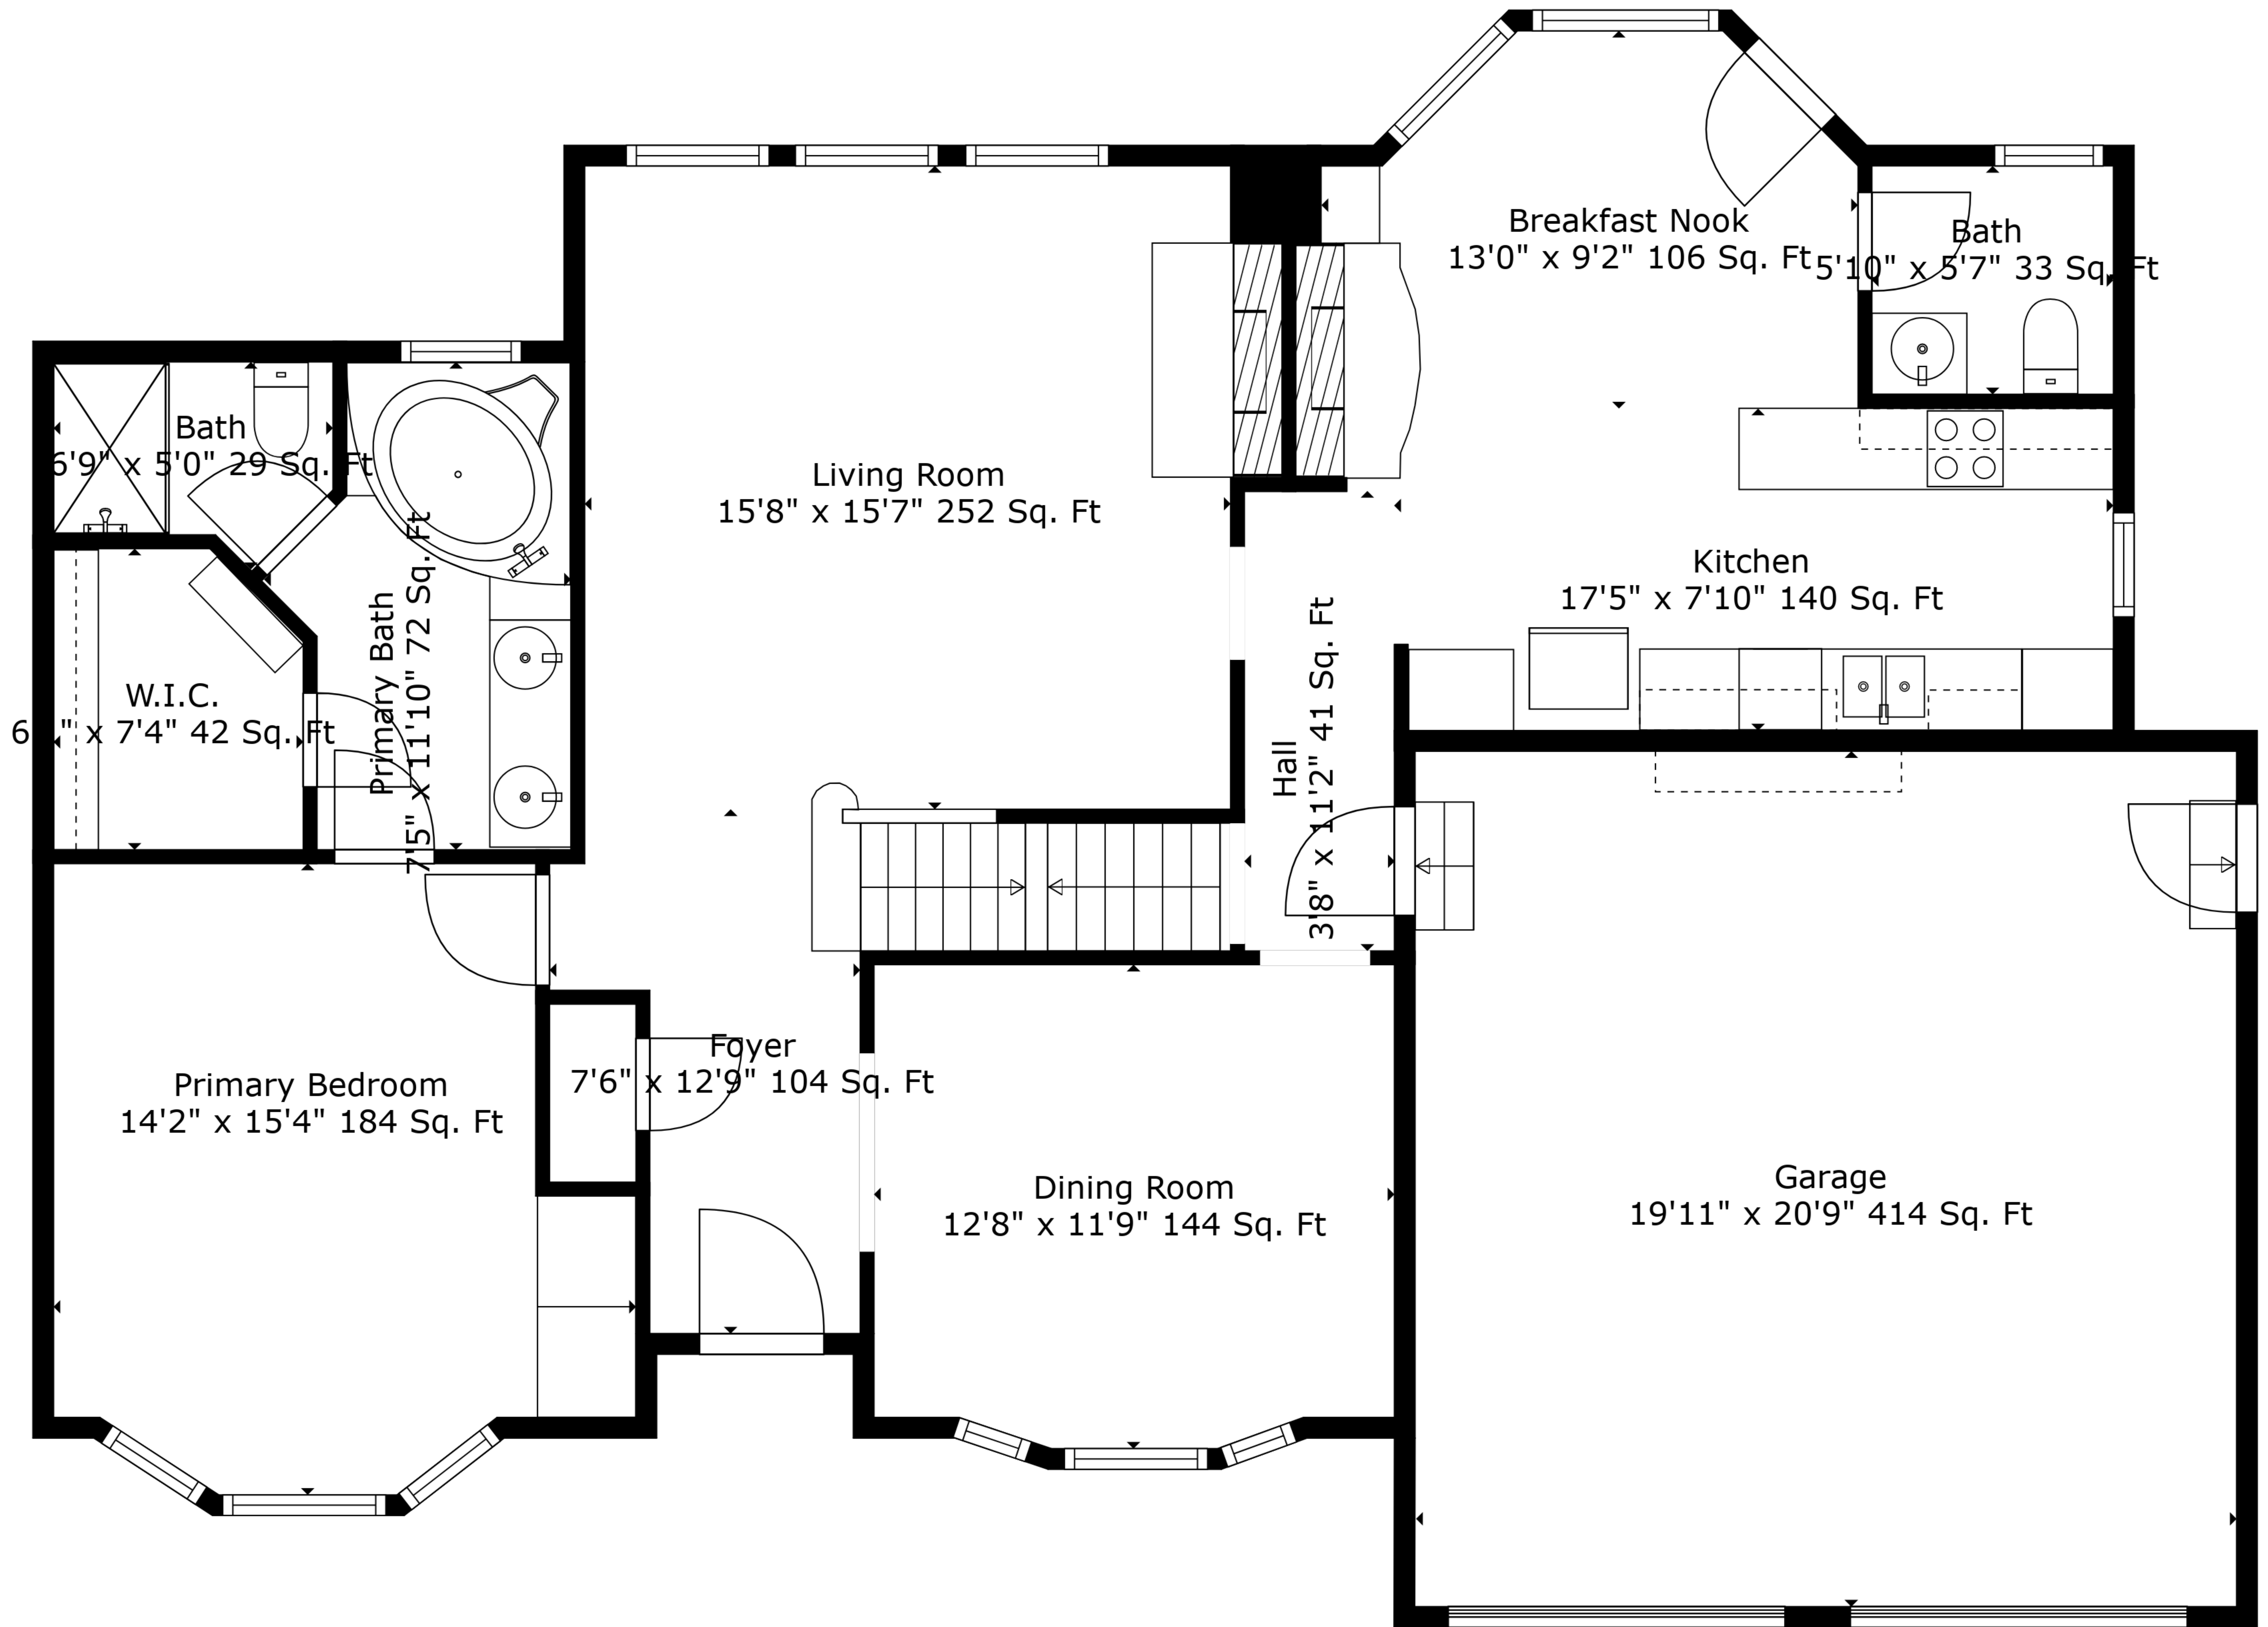

**TOTAL: 2739 sq. ft**

BELOW GROUND: 816 sq. ft, FLOOR 2: 1200 sq. ft, FLOOR 3: 723 sq. ft  
 EXCLUDED AREAS: ELECTRICAL ROOM: 304 sq. ft, STORAGE: 47 sq. ft, GARAGE: 414 sq. ft,  
 LOW CEILING: 29 sq. ft, OPEN TO BELOW: 54 sq. ft

Measurements Are Deemed Highly Reliable But Not Guaranteed.

**TOTAL: 2739 sq. ft**  
 BELOW GROUND: 816 sq. ft, FLOOR 2: 1200 sq. ft, FLOOR 3: 723 sq. ft  
 EXCLUDED AREAS: ELECTRICAL ROOM: 304 sq. ft, STORAGE: 47 sq. ft, GARAGE: 414 sq. ft,  
 LOW CEILING: 29 sq. ft, OPEN TO BELOW: 54 sq. ft