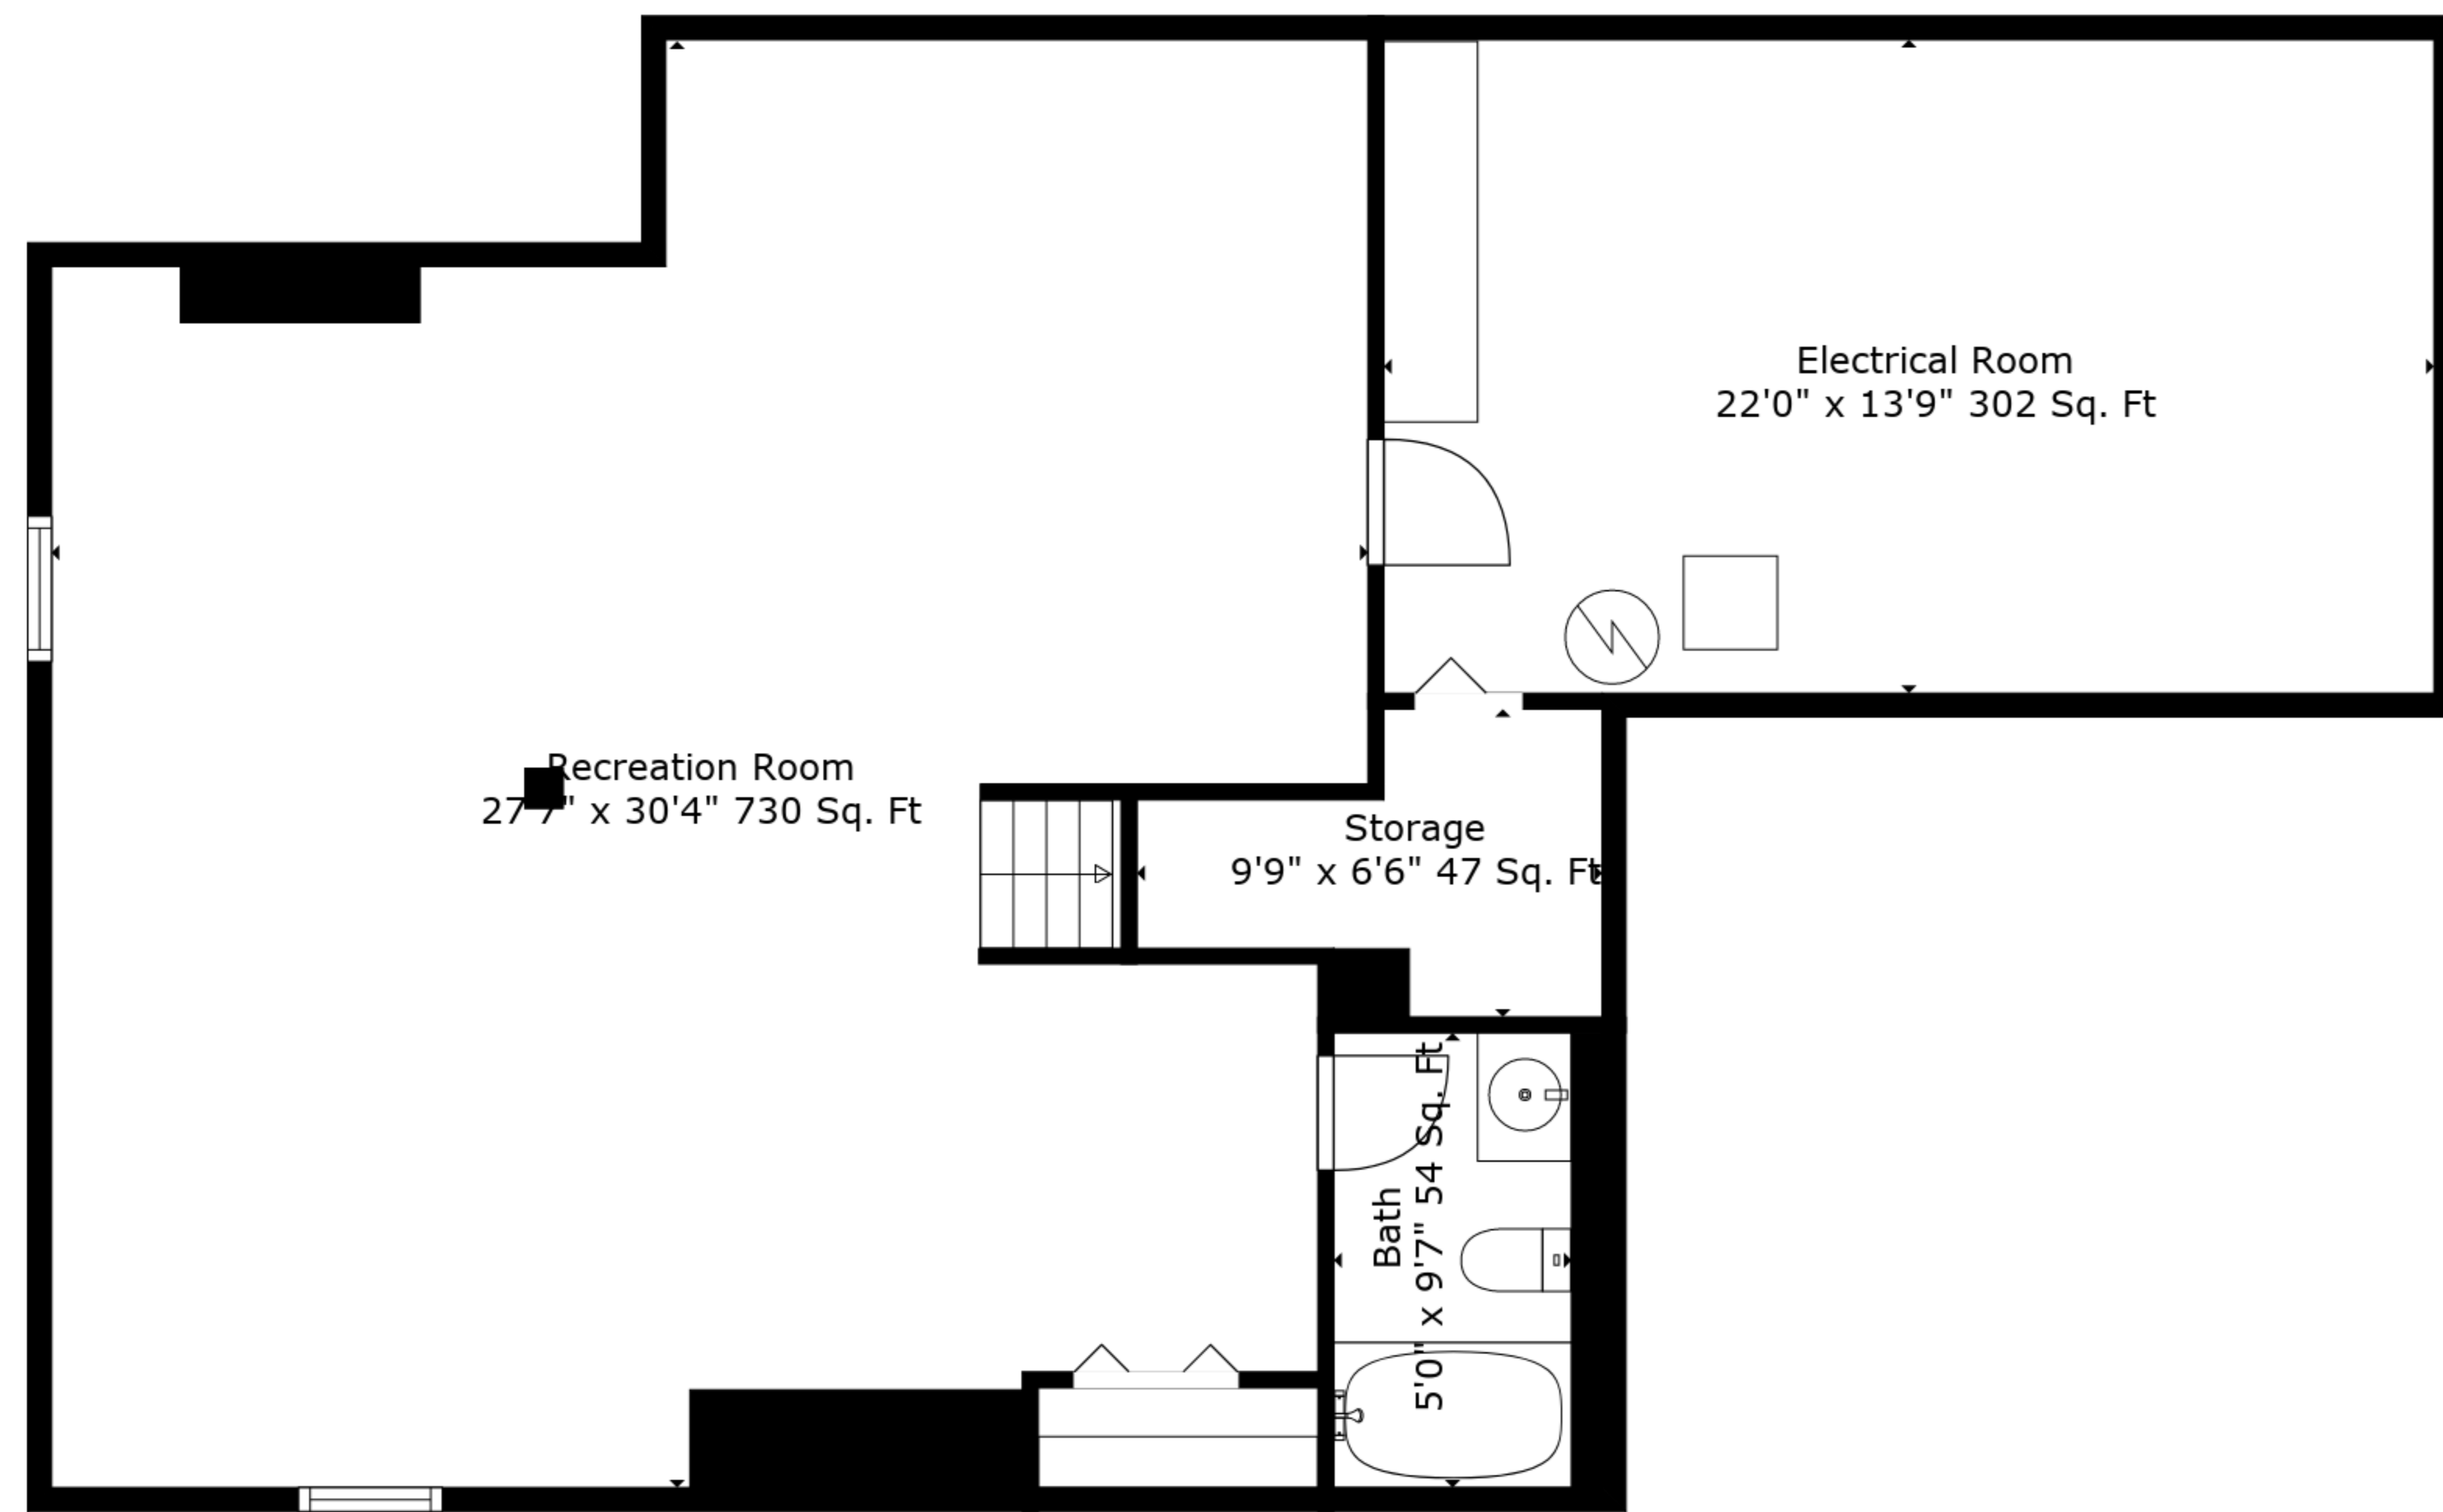

**TOTAL: 2739 sq. ft**

BELOW GROUND: 816 sq. ft, FLOOR 2: 1200 sq. ft, FLOOR 3: 723 sq. ft  
 EXCLUDED AREAS: ELECTRICAL ROOM: 304 sq. ft, STORAGE: 47 sq. ft, GARAGE: 414 sq. ft,  
 LOW CEILING: 29 sq. ft, OPEN TO BELOW: 54 sq. ft

Measurements Are Deemed Highly Reliable But Not Guaranteed.

**TOTAL: 2739 sq. ft**  
 BELOW GROUND: 816 sq. ft, FLOOR 2: 1200 sq. ft, FLOOR 3: 723 sq. ft  
 EXCLUDED AREAS: ELECTRICAL ROOM: 304 sq. ft, STORAGE: 47 sq. ft, GARAGE: 414 sq. ft,  
 LOW CEILING: 29 sq. ft, OPEN TO BELOW: 54 sq. ft