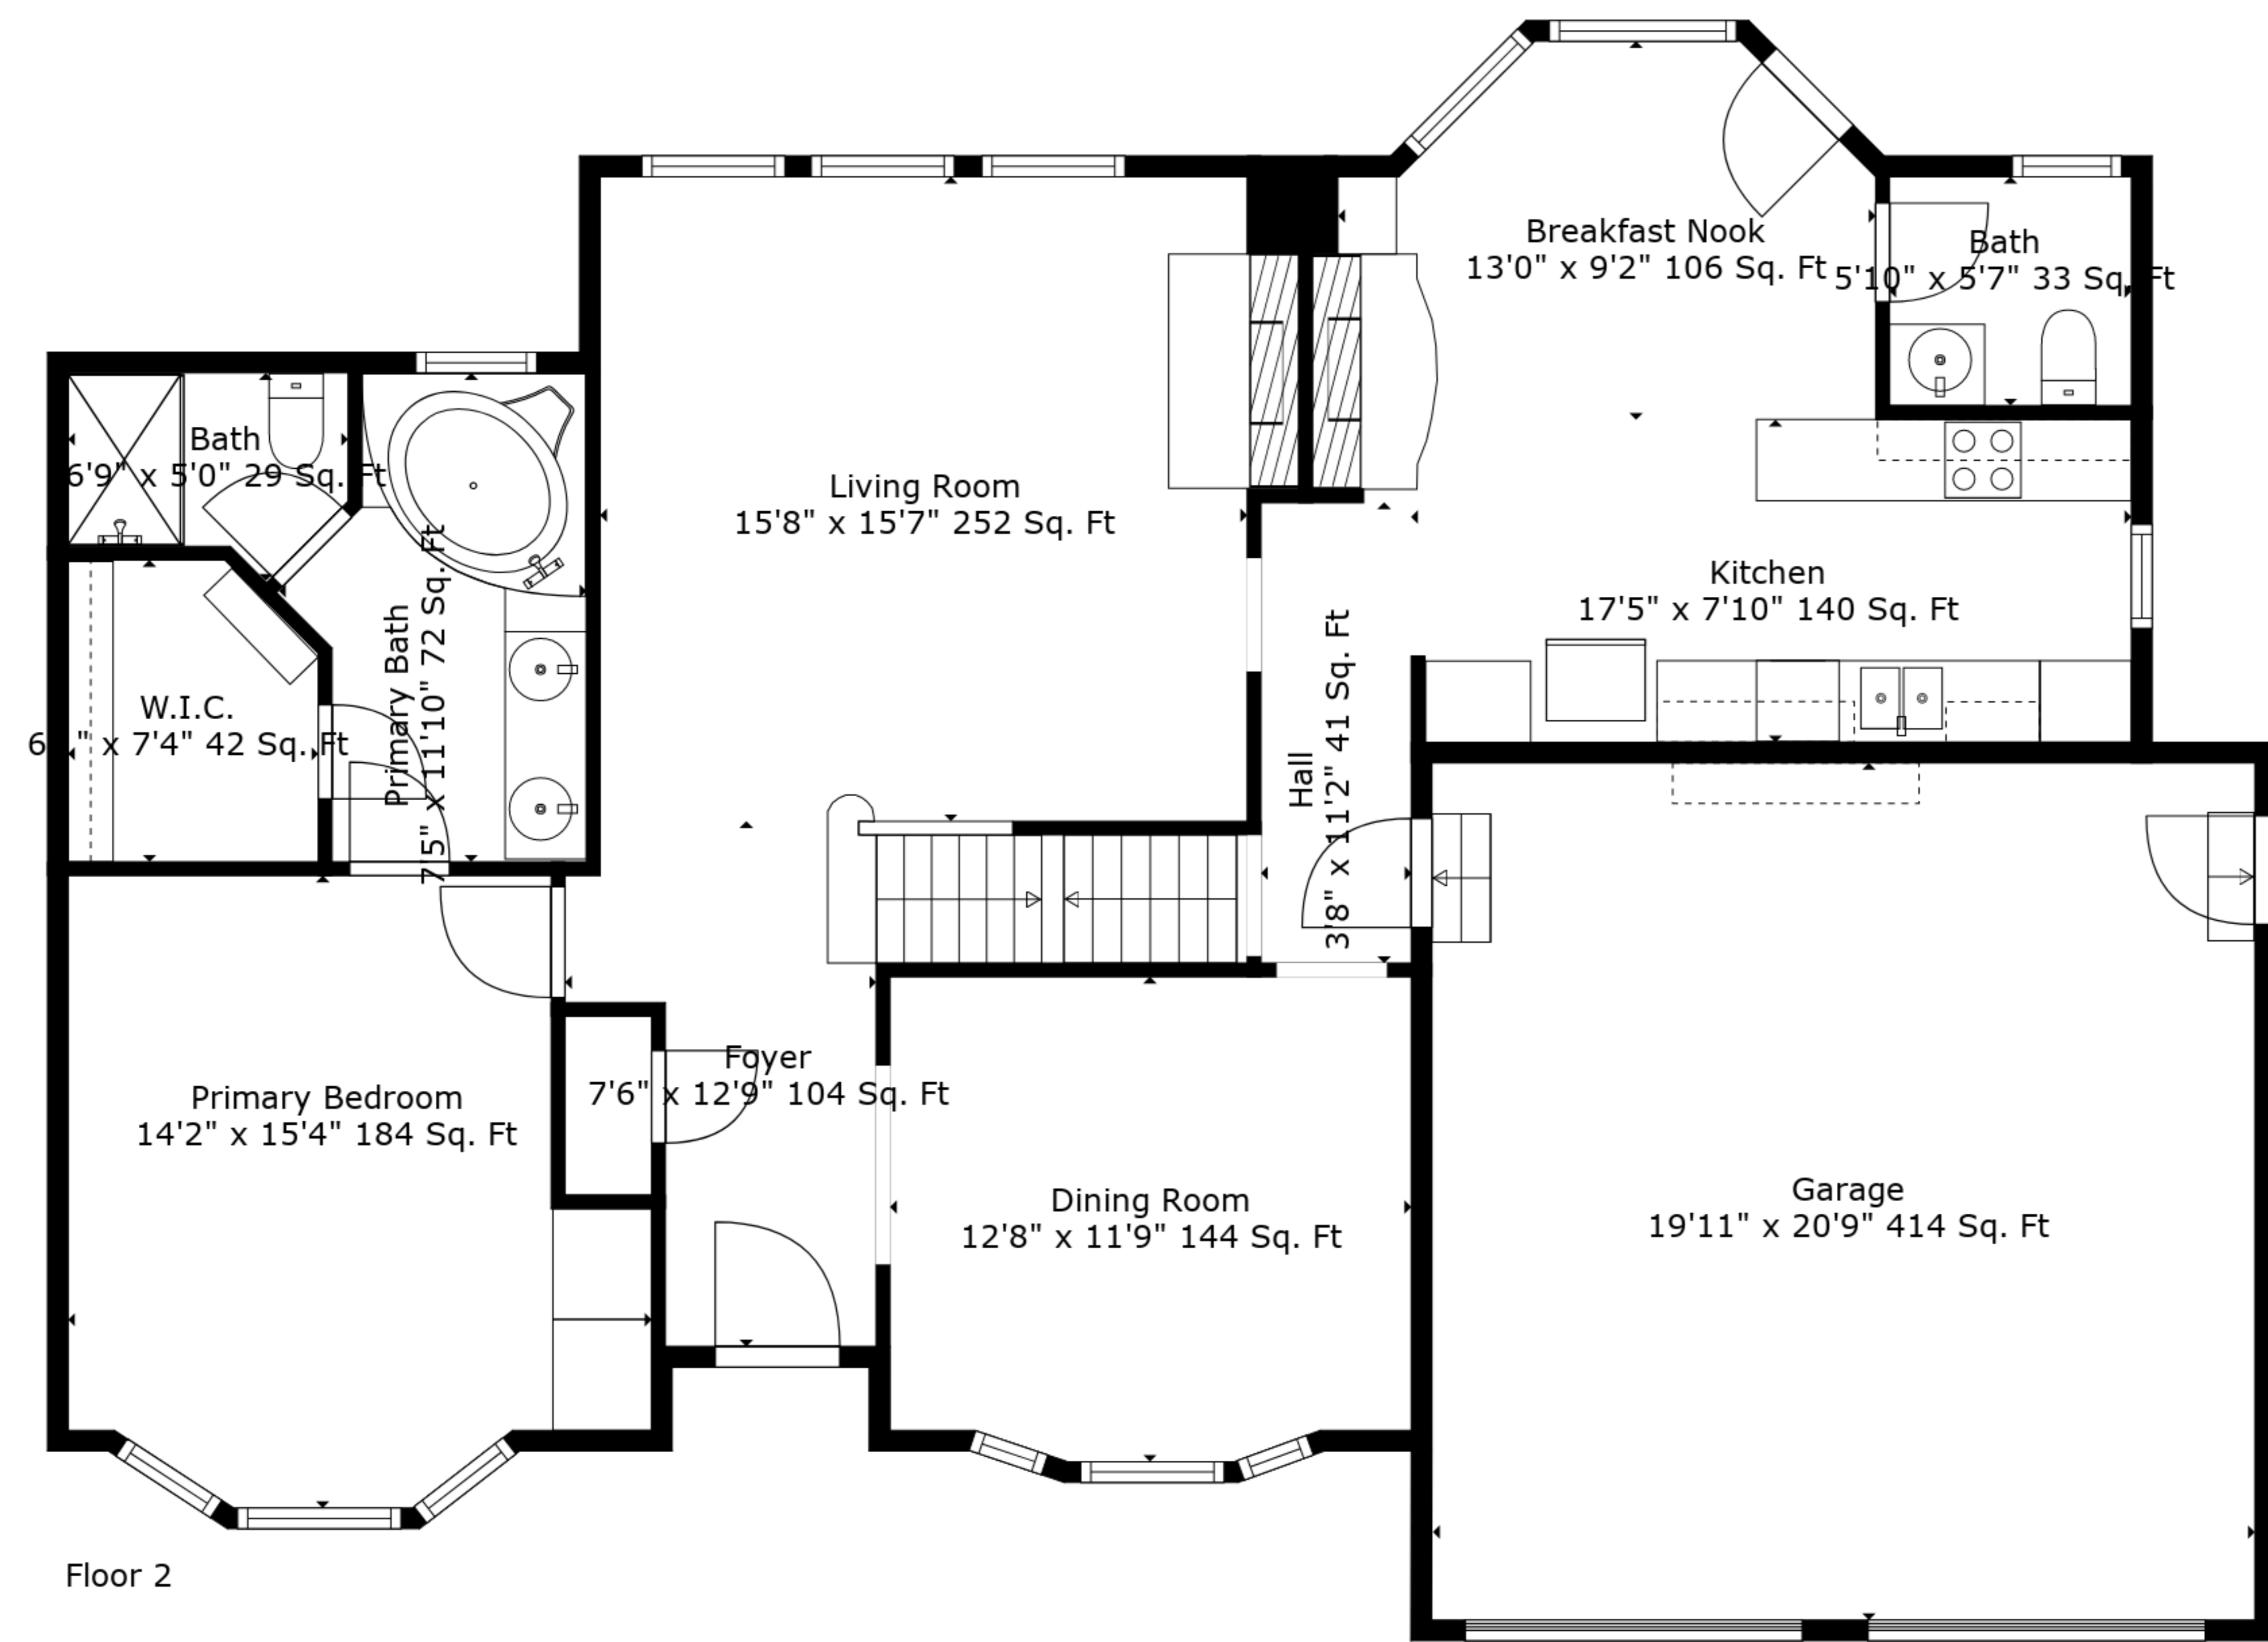

**TOTAL: 2739 sq. ft**

BELOW GROUND: 816 sq. ft, FLOOR 2: 1200 sq. ft, FLOOR 3: 723 sq. ft  
 EXCLUDED AREAS: ELECTRICAL ROOM: 304 sq. ft, STORAGE: 47 sq. ft, GARAGE: 414 sq. ft,  
 LOW CEILING: 29 sq. ft, OPEN TO BELOW: 54 sq. ft

Measurements Are Deemed Highly Reliable But Not Guaranteed.

**TOTAL: 2739 sq. ft**  
 BELOW GROUND: 816 sq. ft, FLOOR 2: 1200 sq. ft, FLOOR 3: 723 sq. ft  
 EXCLUDED AREAS: ELECTRICAL ROOM: 304 sq. ft, STORAGE: 47 sq. ft, GARAGE: 414 sq. ft,  
 LOW CEILING: 29 sq. ft, OPEN TO BELOW: 54 sq. ft