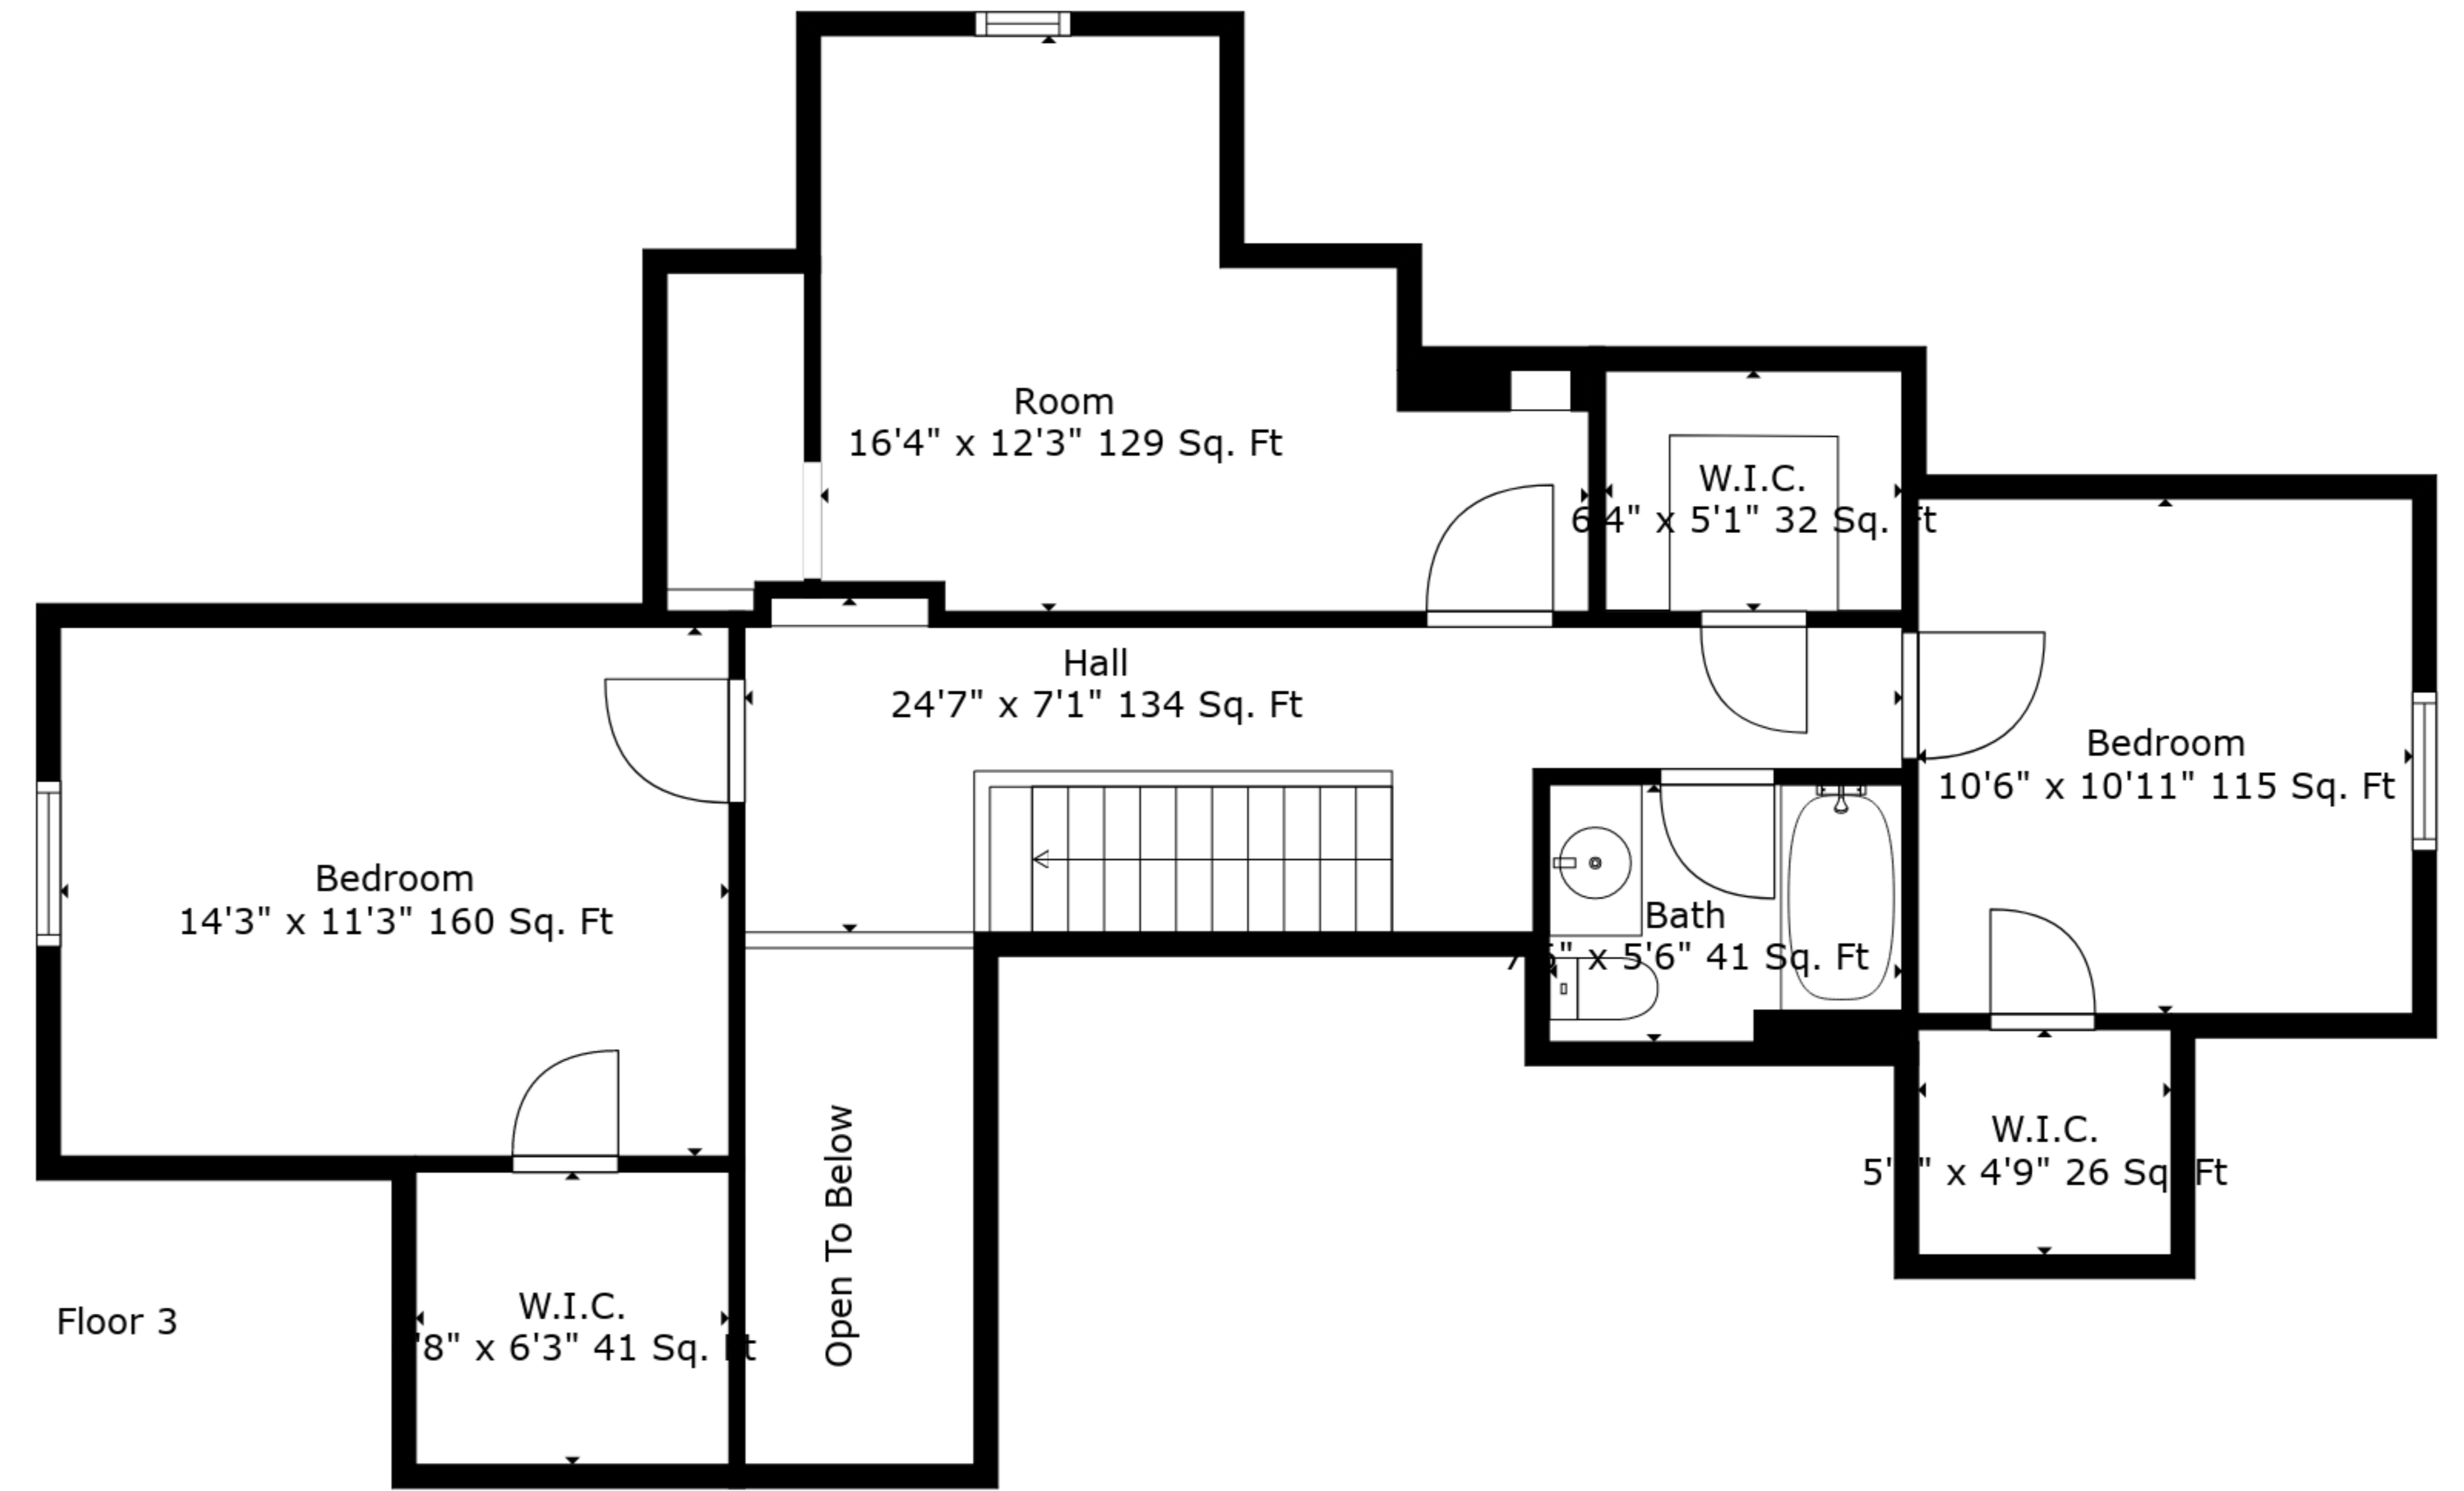

**TOTAL: 2739 sq. ft**

BELOW GROUND: 816 sq. ft, FLOOR 2: 1200 sq. ft, FLOOR 3: 723 sq. ft  
 EXCLUDED AREAS: ELECTRICAL ROOM: 304 sq. ft, STORAGE: 47 sq. ft, GARAGE: 414 sq. ft,  
 LOW CEILING: 29 sq. ft, OPEN TO BELOW: 54 sq. ft

Measurements Are Deemed Highly Reliable But Not Guaranteed.

**TOTAL: 2739 sq. ft**  
 BELOW GROUND: 816 sq. ft, FLOOR 2: 1200 sq. ft, FLOOR 3: 723 sq. ft  
 EXCLUDED AREAS: ELECTRICAL ROOM: 304 sq. ft, STORAGE: 47 sq. ft, GARAGE: 414 sq. ft,  
 LOW CEILING: 29 sq. ft, OPEN TO BELOW: 54 sq. ft