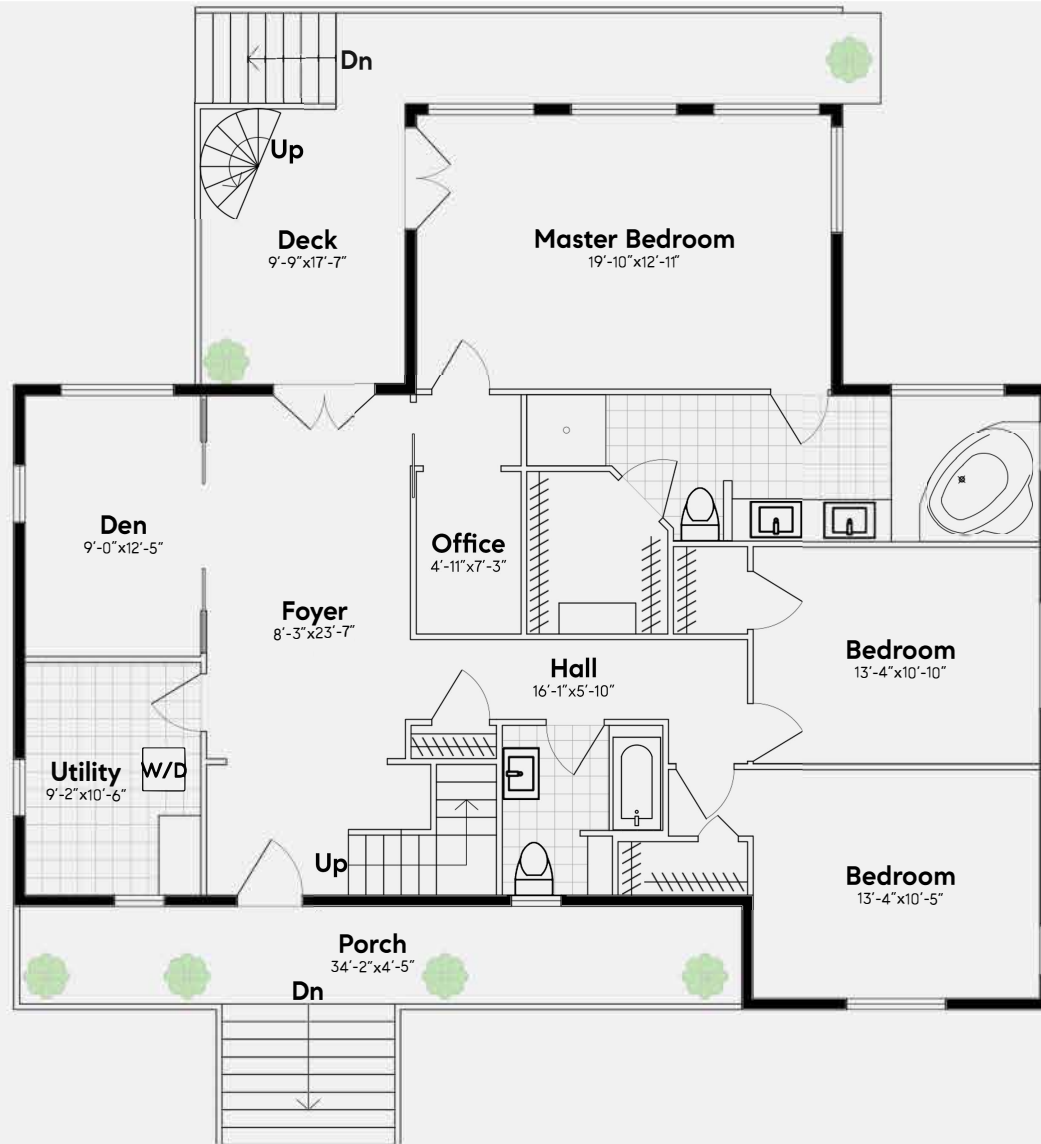

11 Bayview Rd, Remsenburg, NY 11960

3 Bed | 2.5 Bath

Floor plan, furniture, and fixture measurements and dimensions are approximate and are for illustrative purposes only. The agent gives no guarantee, warranty or representation as to the accuracy and completeness of the floor plan.