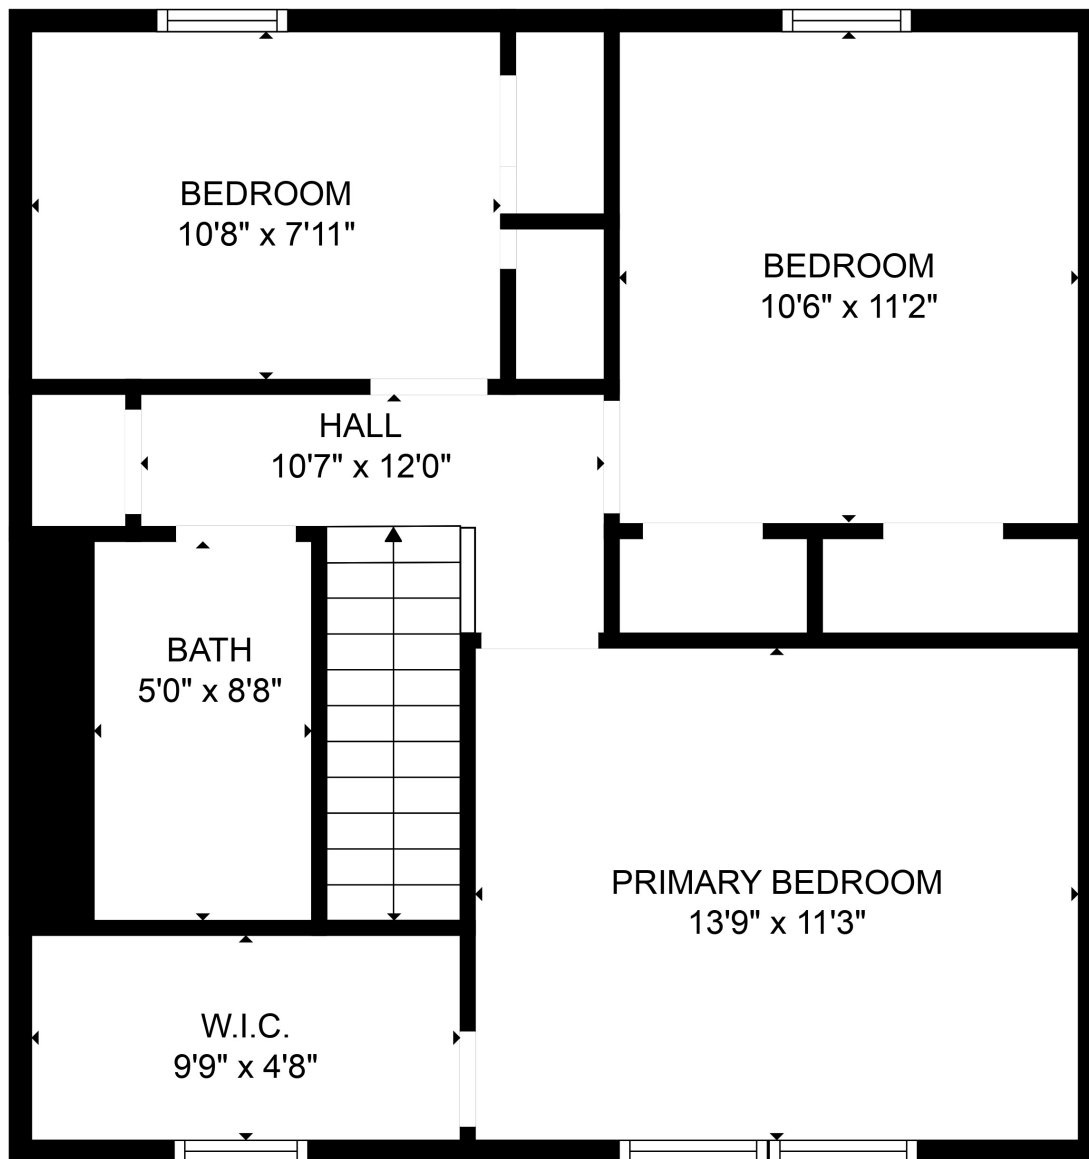

Total scanned area: 2116 sq. ft

MEASUREMENTS ARE CALCULATED BY CUBICASA TECHNOLOGY. DEEMED HIGHLY RELIABLE BUT NOT GUARANTEED.

Total scanned area: 2116 sq. ft

MEASUREMENTS ARE CALCULATED BY CUBICASA TECHNOLOGY. DEEMED HIGHLY RELIABLE BUT NOT GUARANTEED.