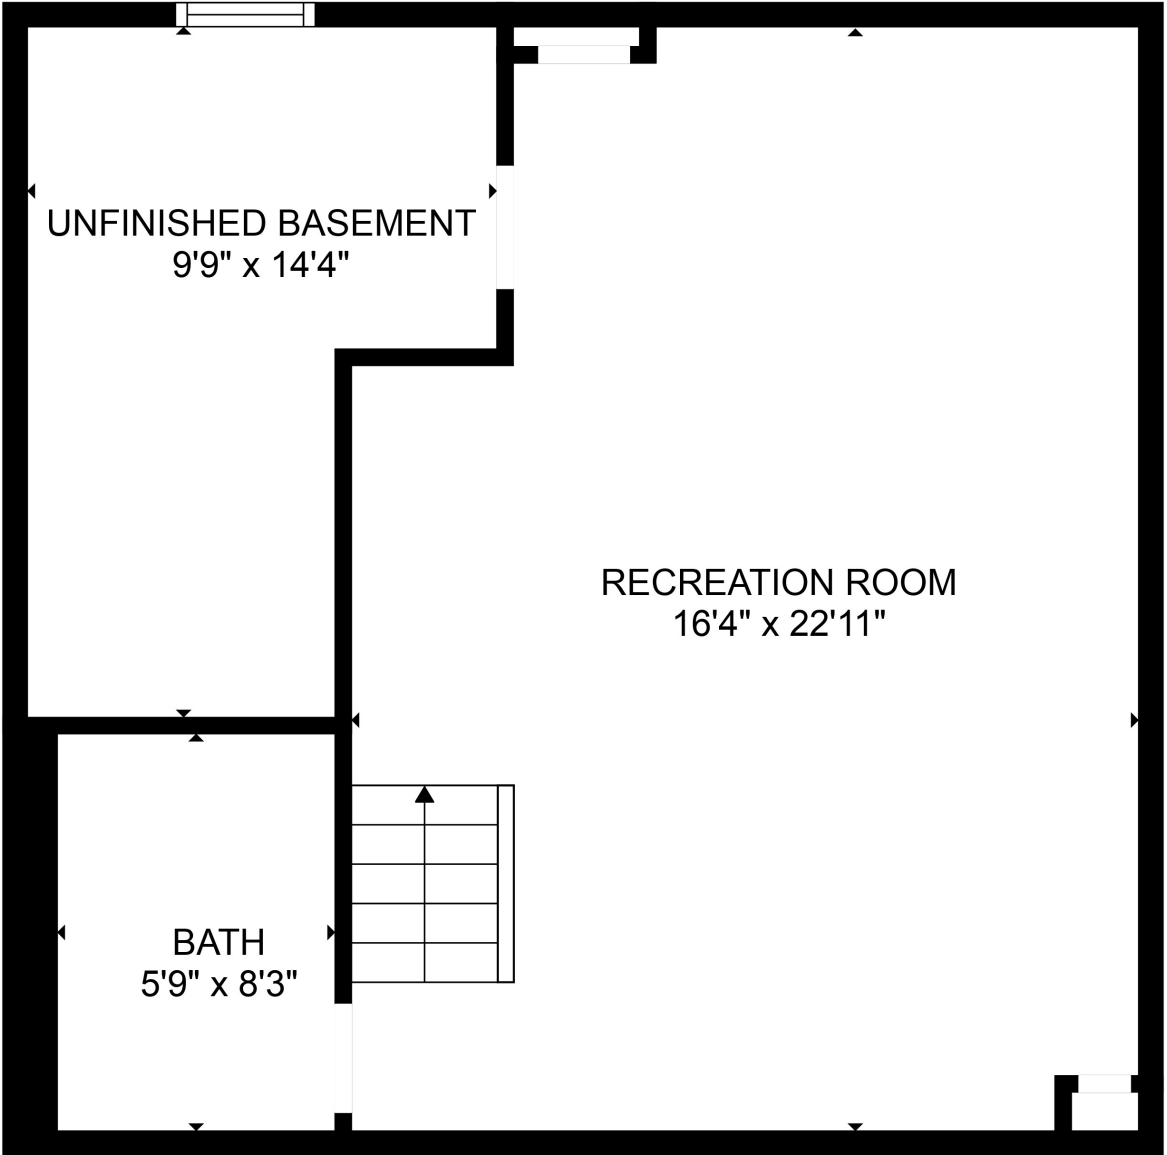

Total scanned area: 2116 sq. ft