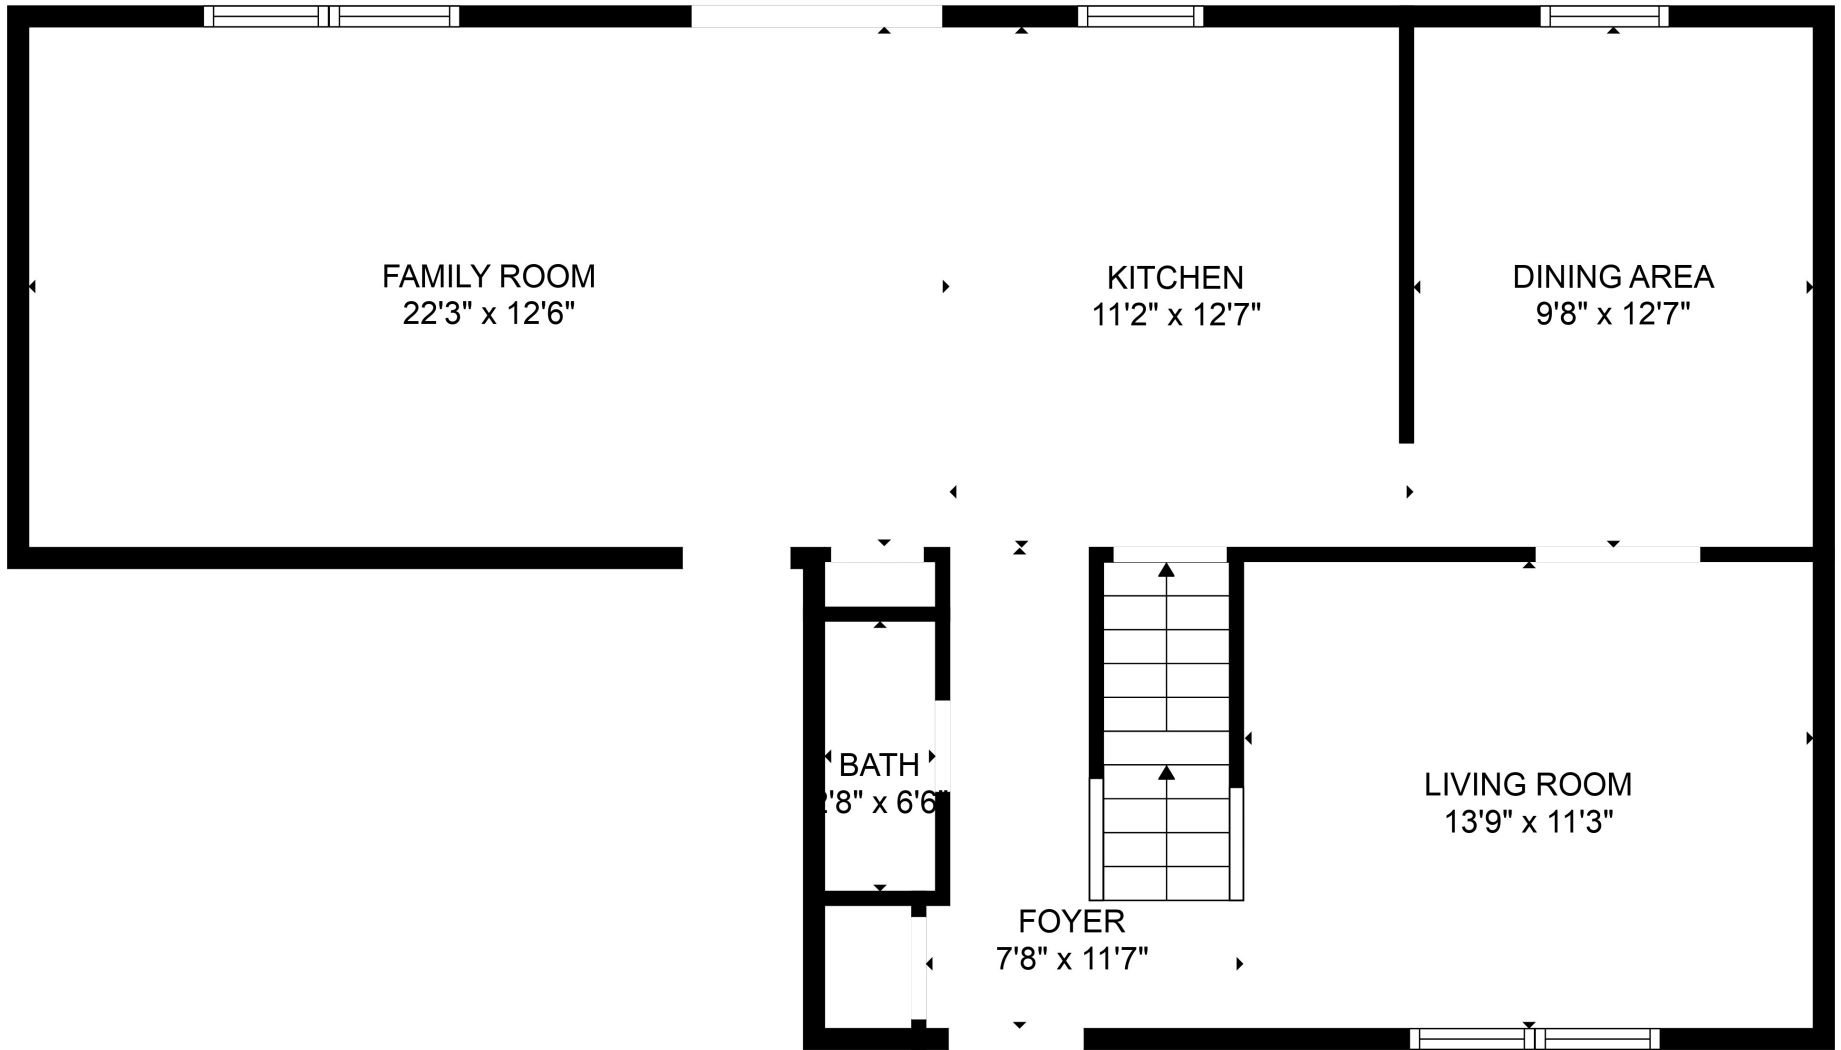

Total scanned area: 2116 sq. ft

MEASUREMENTS ARE CALCULATED BY CUBICASA TECHNOLOGY. DEEMED HIGHLY RELIABLE BUT NOT GUARANTEED.

Total scanned area: 2116 sq. ft

MEASUREMENTS ARE CALCULATED BY CUBICASA TECHNOLOGY. DEEMED HIGHLY RELIABLE BUT NOT GUARANTEED.