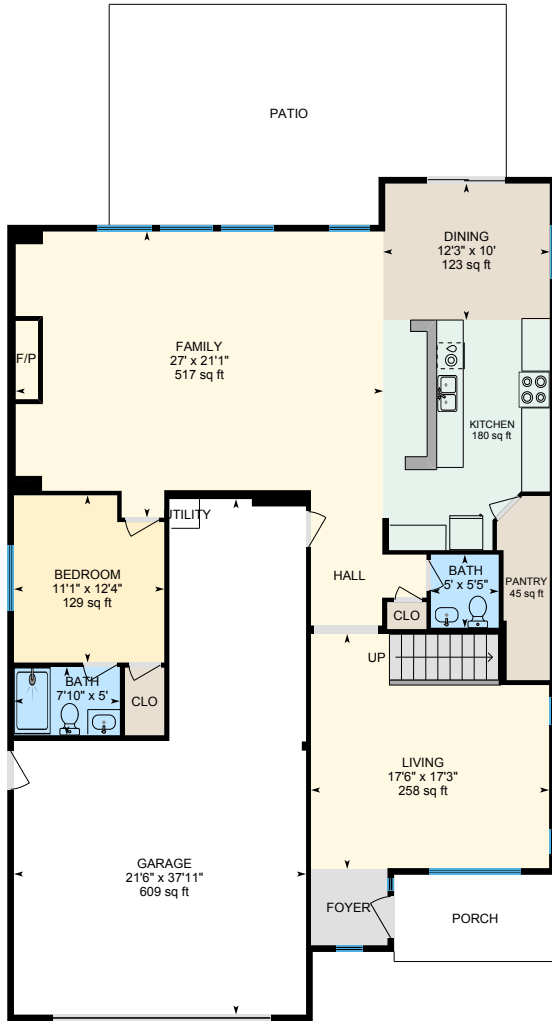

2924 Tabriz Dr, Modesto, CA

Main Building: Above Grade Finished Area 3174.19 sq ft

1st Floor
Finished Area 1619.41 sq ft

2nd Floor
Finished Area 1554.78 sq ft

PREPARED: 2024/08/21