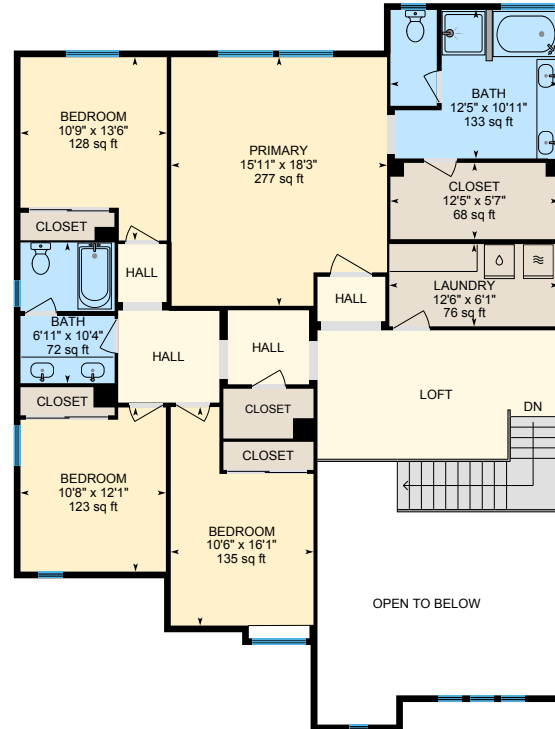

2924 Tabriz Dr, Modesto, CA

Main Building: Above Grade Finished Area 3174.19 sq ft

1st Floor
Finished Area 1619.41 sq ft

2nd Floor
Finished Area 1554.78 sq ft

PREPARED: 2024/08/21