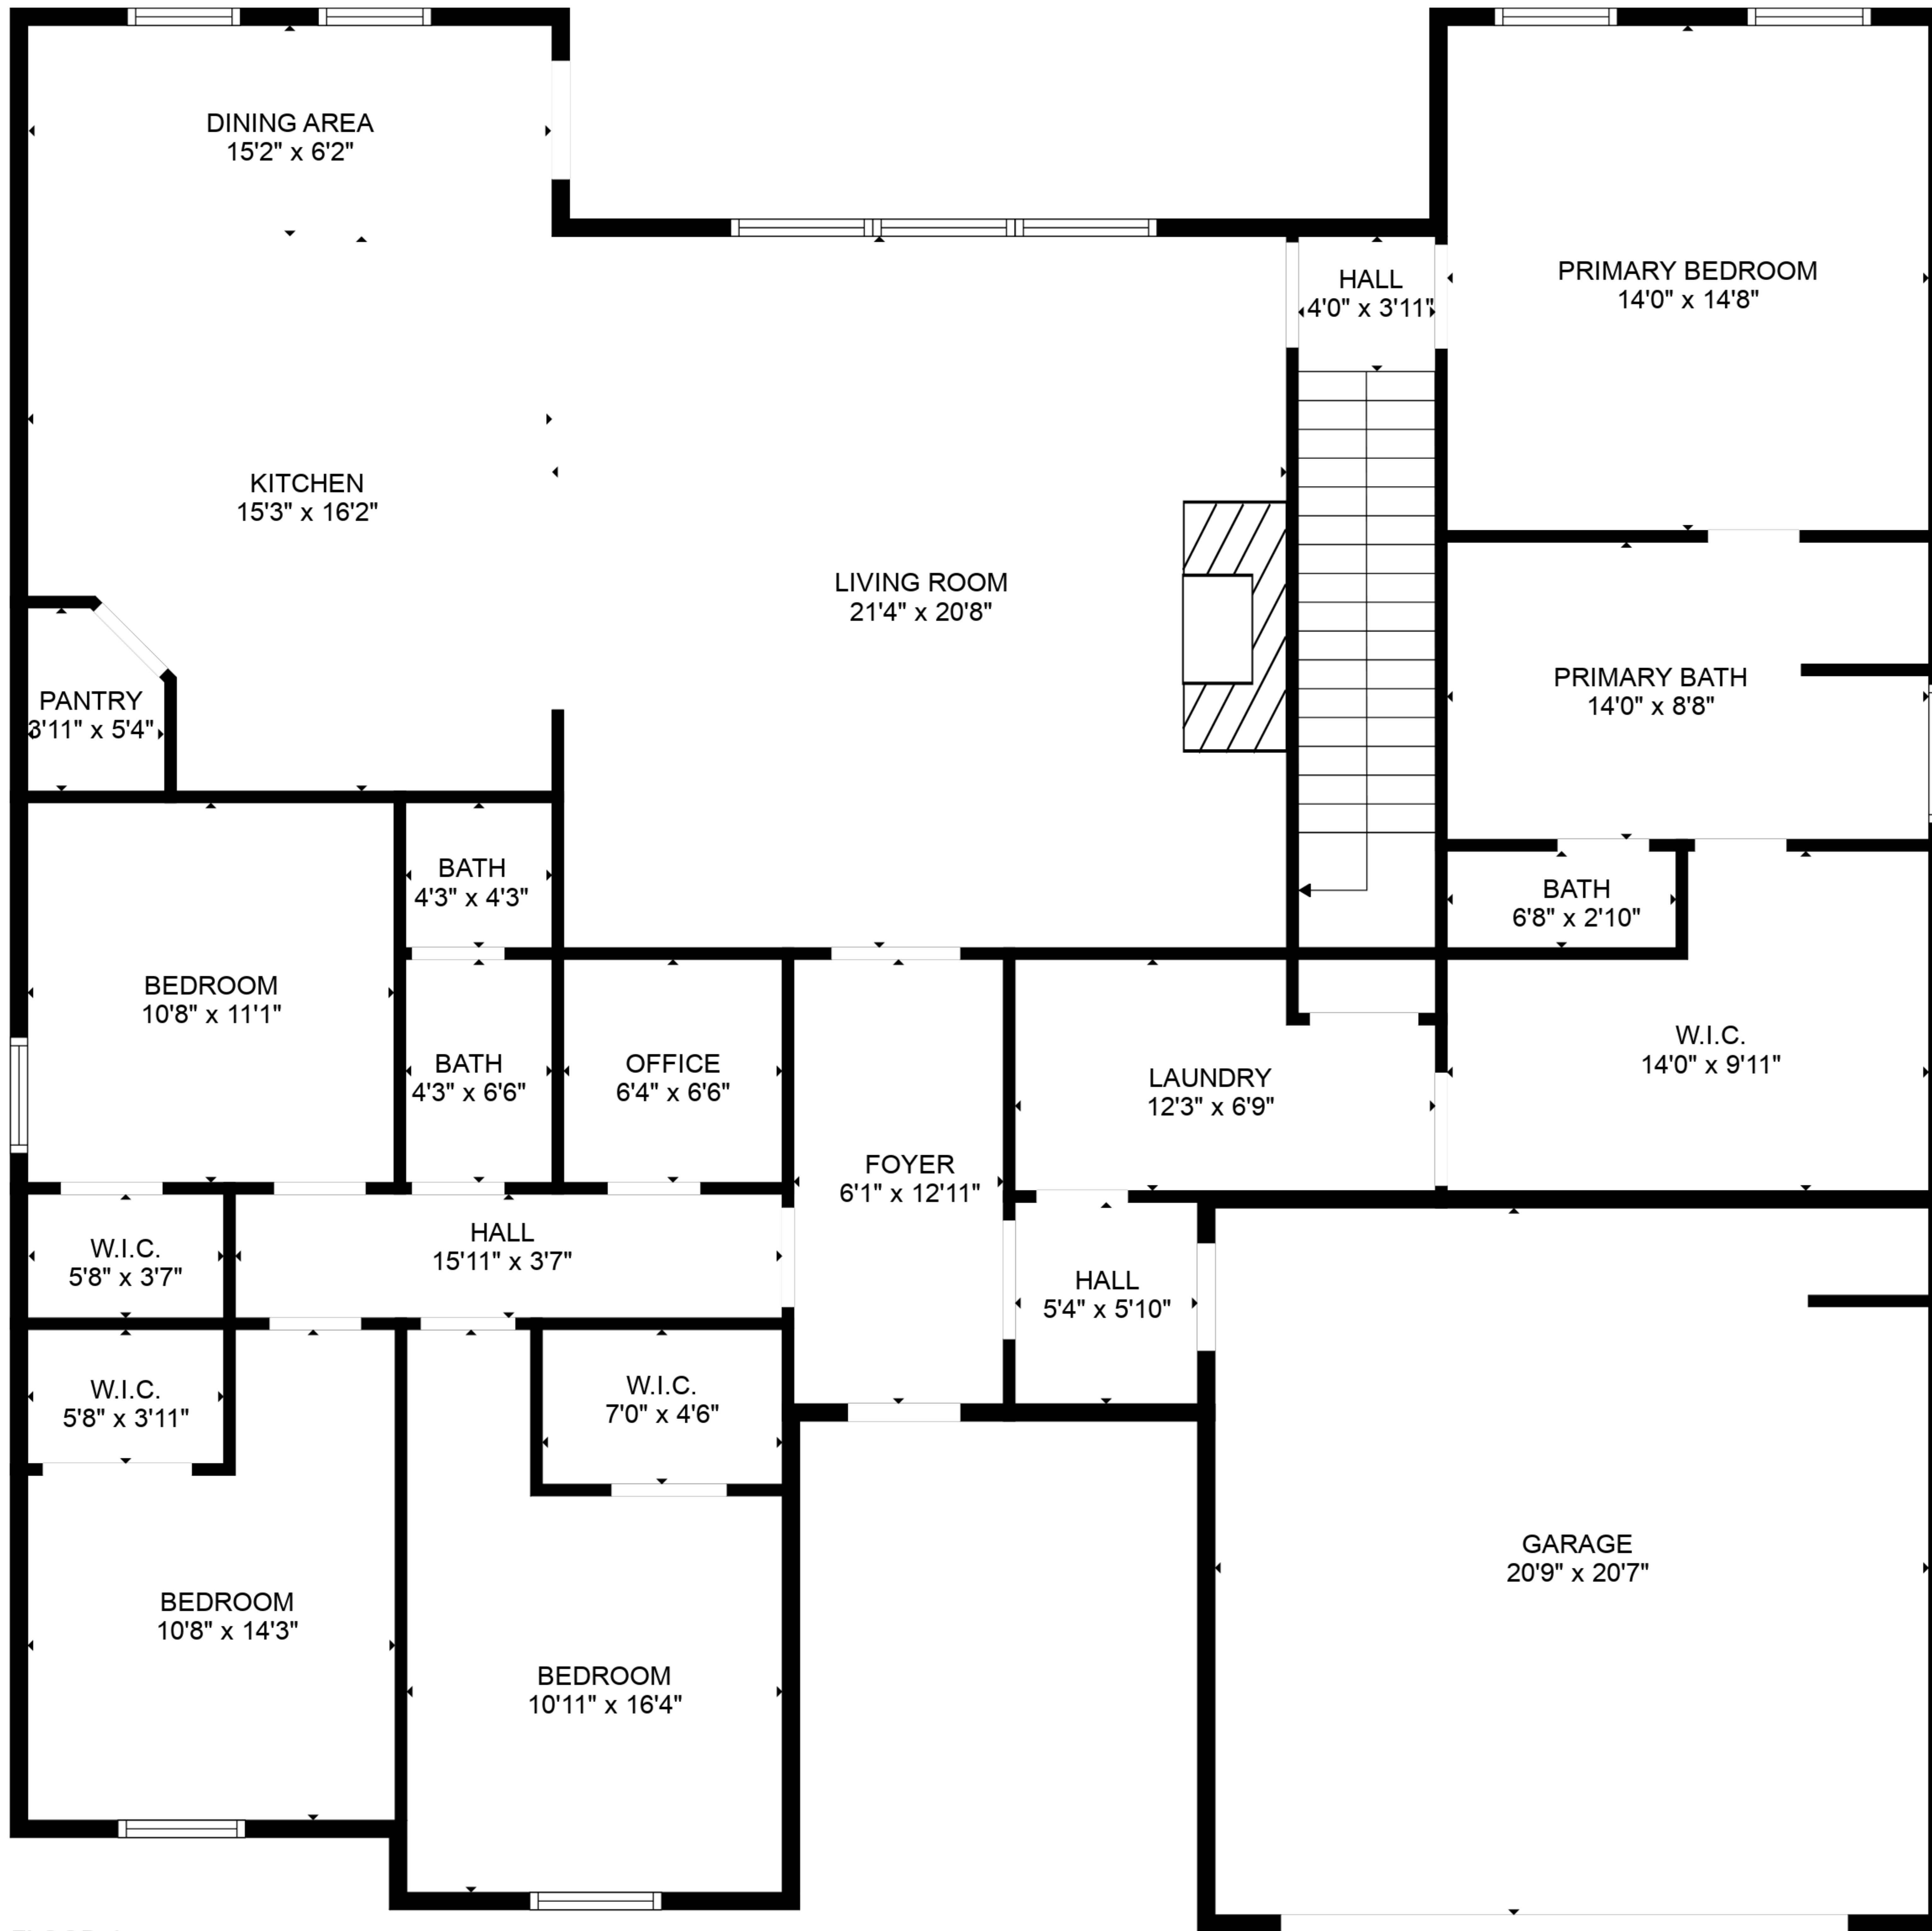

**TOTAL: 2923 sq. ft**  
 FLOOR 1: 2215 sq. ft, FLOOR 2: 708 sq. ft  
 EXCLUDED AREAS: GARAGE: 427 sq. ft

**TOTAL: 2923 sq. ft**  
FLOOR 1: 2215 sq. ft, FLOOR 2: 708 sq. ft  
EXCLUDED AREAS: GARAGE: 427 sq. ft

FLOOR PLAN CREATED BY CUBICASA APP. MEASUREMENTS DEEMED HIGHLY RELIABLE BUT NOT GUARANTEED.

FLOOR 1

FLOOR 2

**TOTAL: 2923 sq. ft**  
 FLOOR 1: 2215 sq. ft, FLOOR 2: 708 sq. ft  
 EXCLUDED AREAS: GARAGE: 427 sq. ft