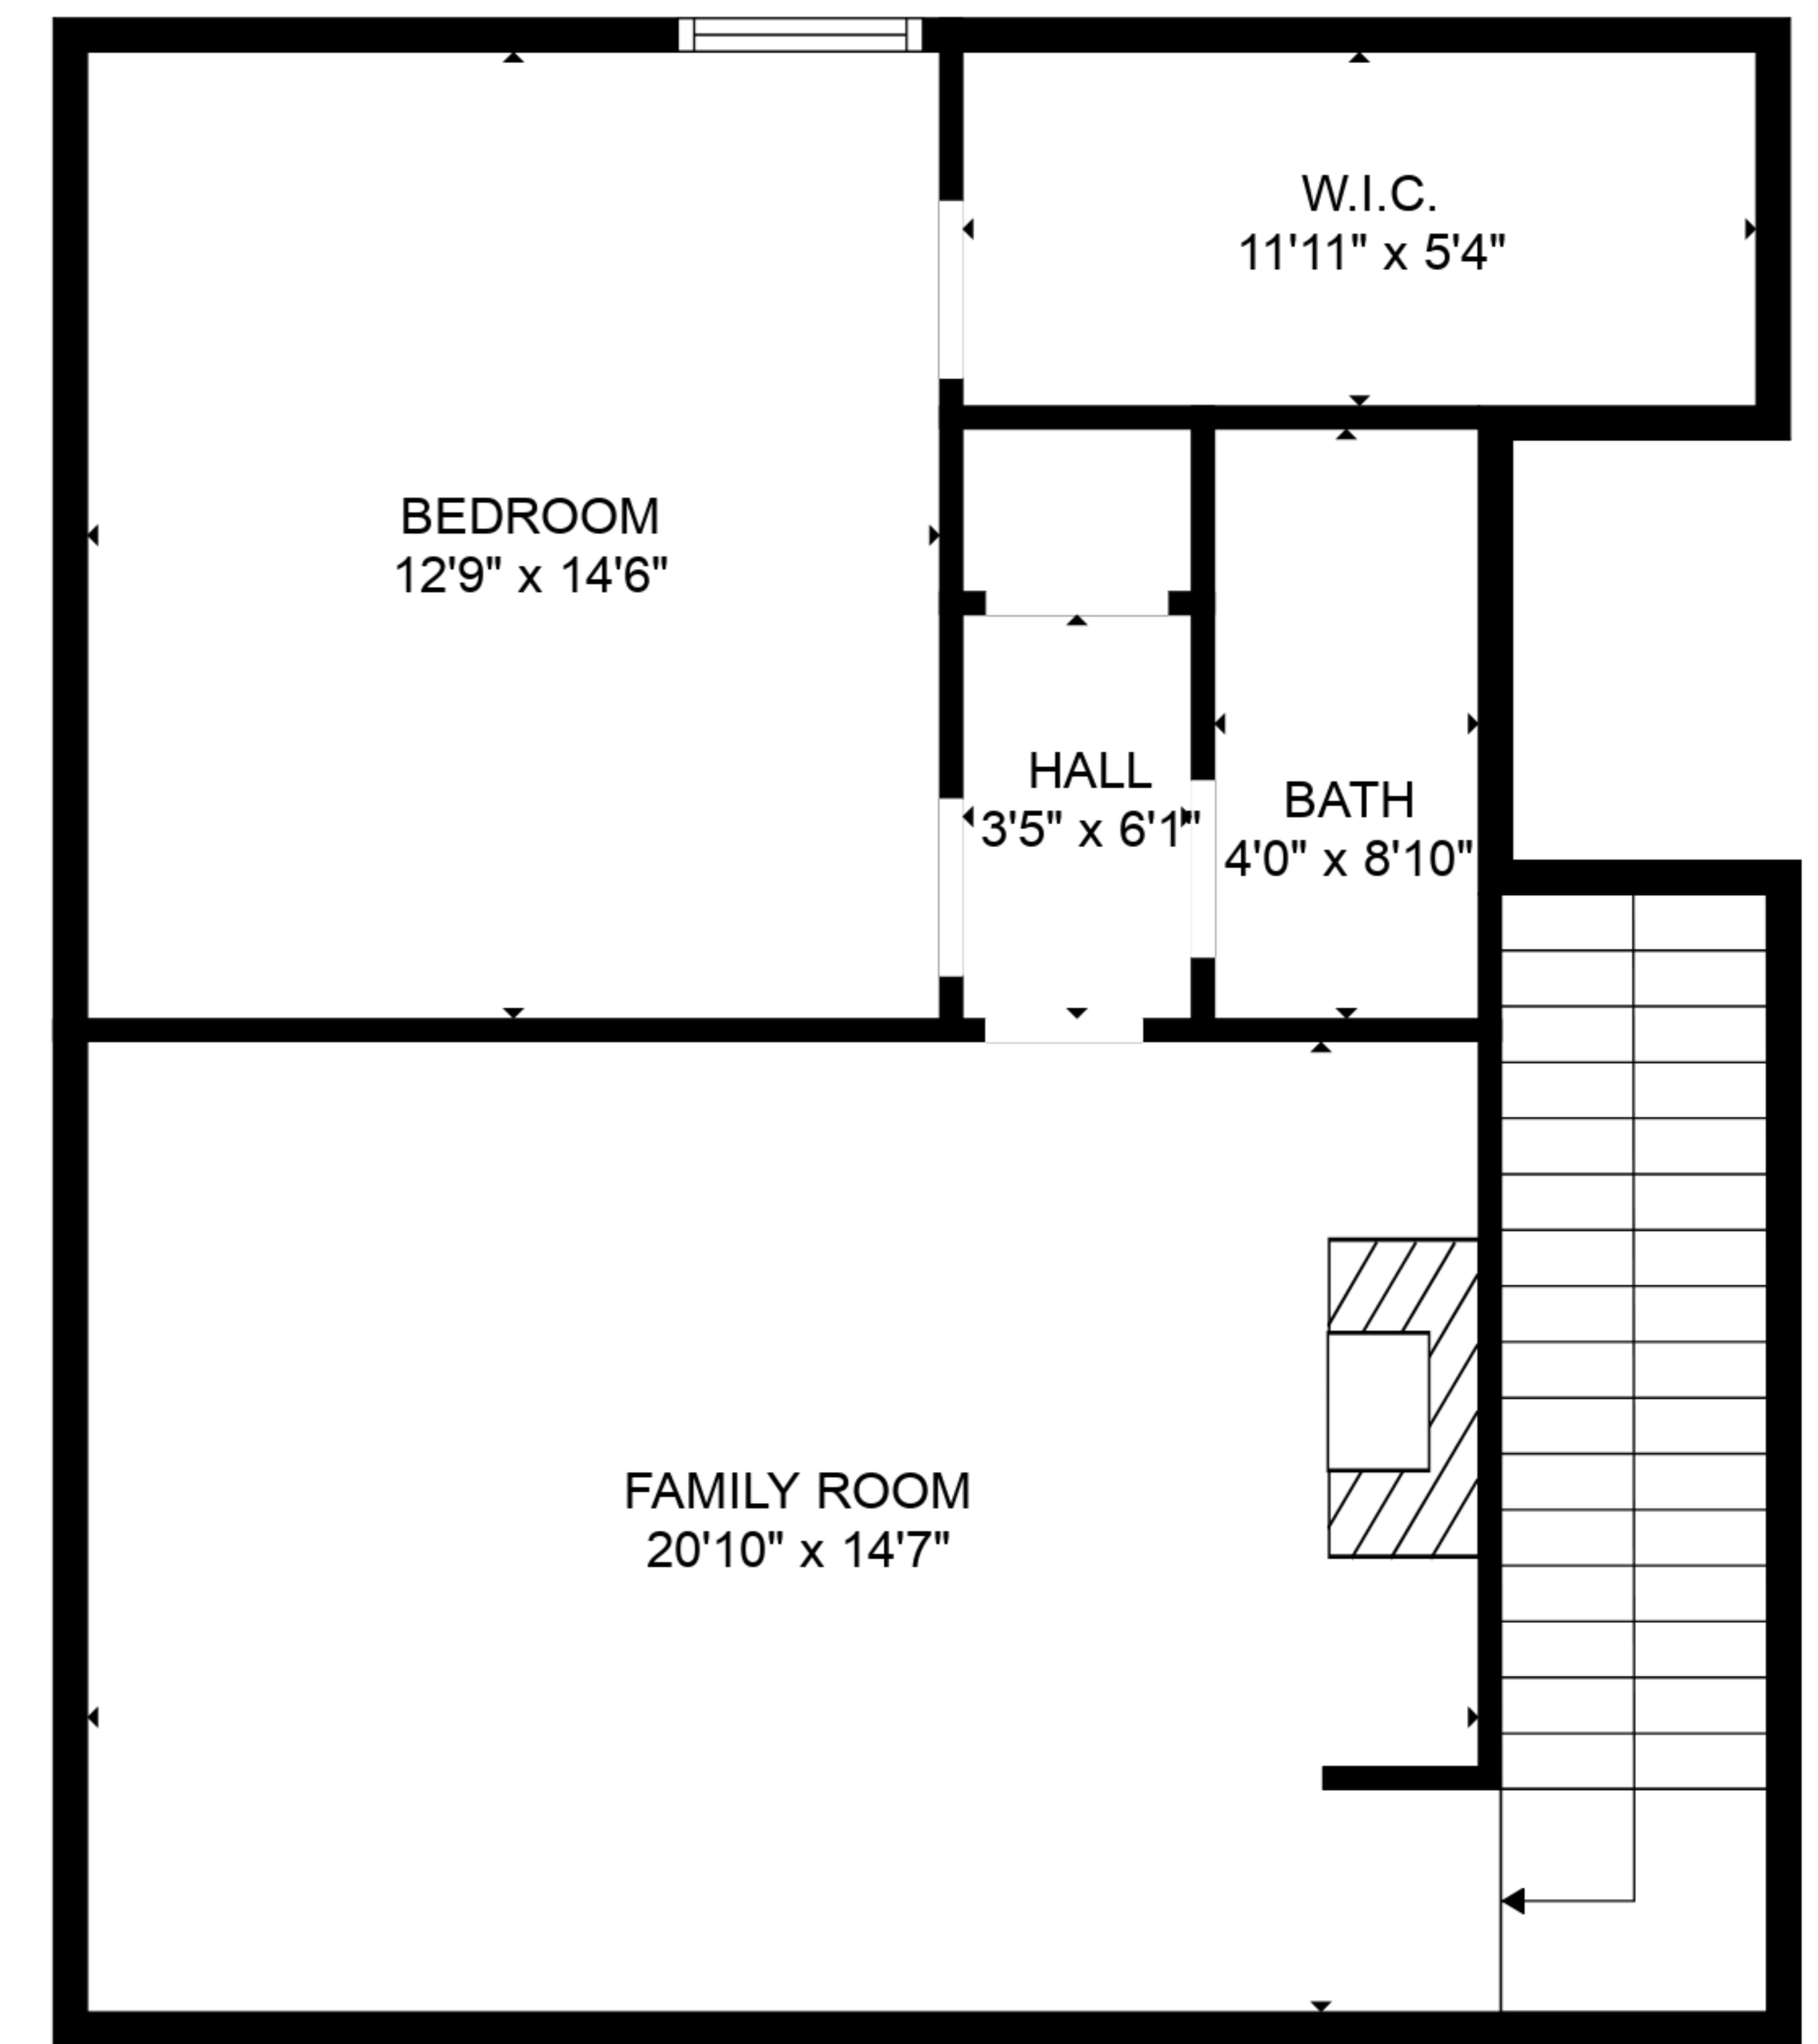

**TOTAL: 2923 sq. ft**  
 FLOOR 1: 2215 sq. ft, FLOOR 2: 708 sq. ft  
 EXCLUDED AREAS: GARAGE: 427 sq. ft

**TOTAL: 2923 sq. ft**  
FLOOR 1: 2215 sq. ft, FLOOR 2: 708 sq. ft  
EXCLUDED AREAS: GARAGE: 427 sq. ft

FLOOR PLAN CREATED BY CUBICASA APP. MEASUREMENTS DEEMED HIGHLY RELIABLE BUT NOT GUARANTEED.

FLOOR 1

FLOOR 2

**TOTAL: 2923 sq. ft**  
 FLOOR 1: 2215 sq. ft, FLOOR 2: 708 sq. ft  
 EXCLUDED AREAS: GARAGE: 427 sq. ft