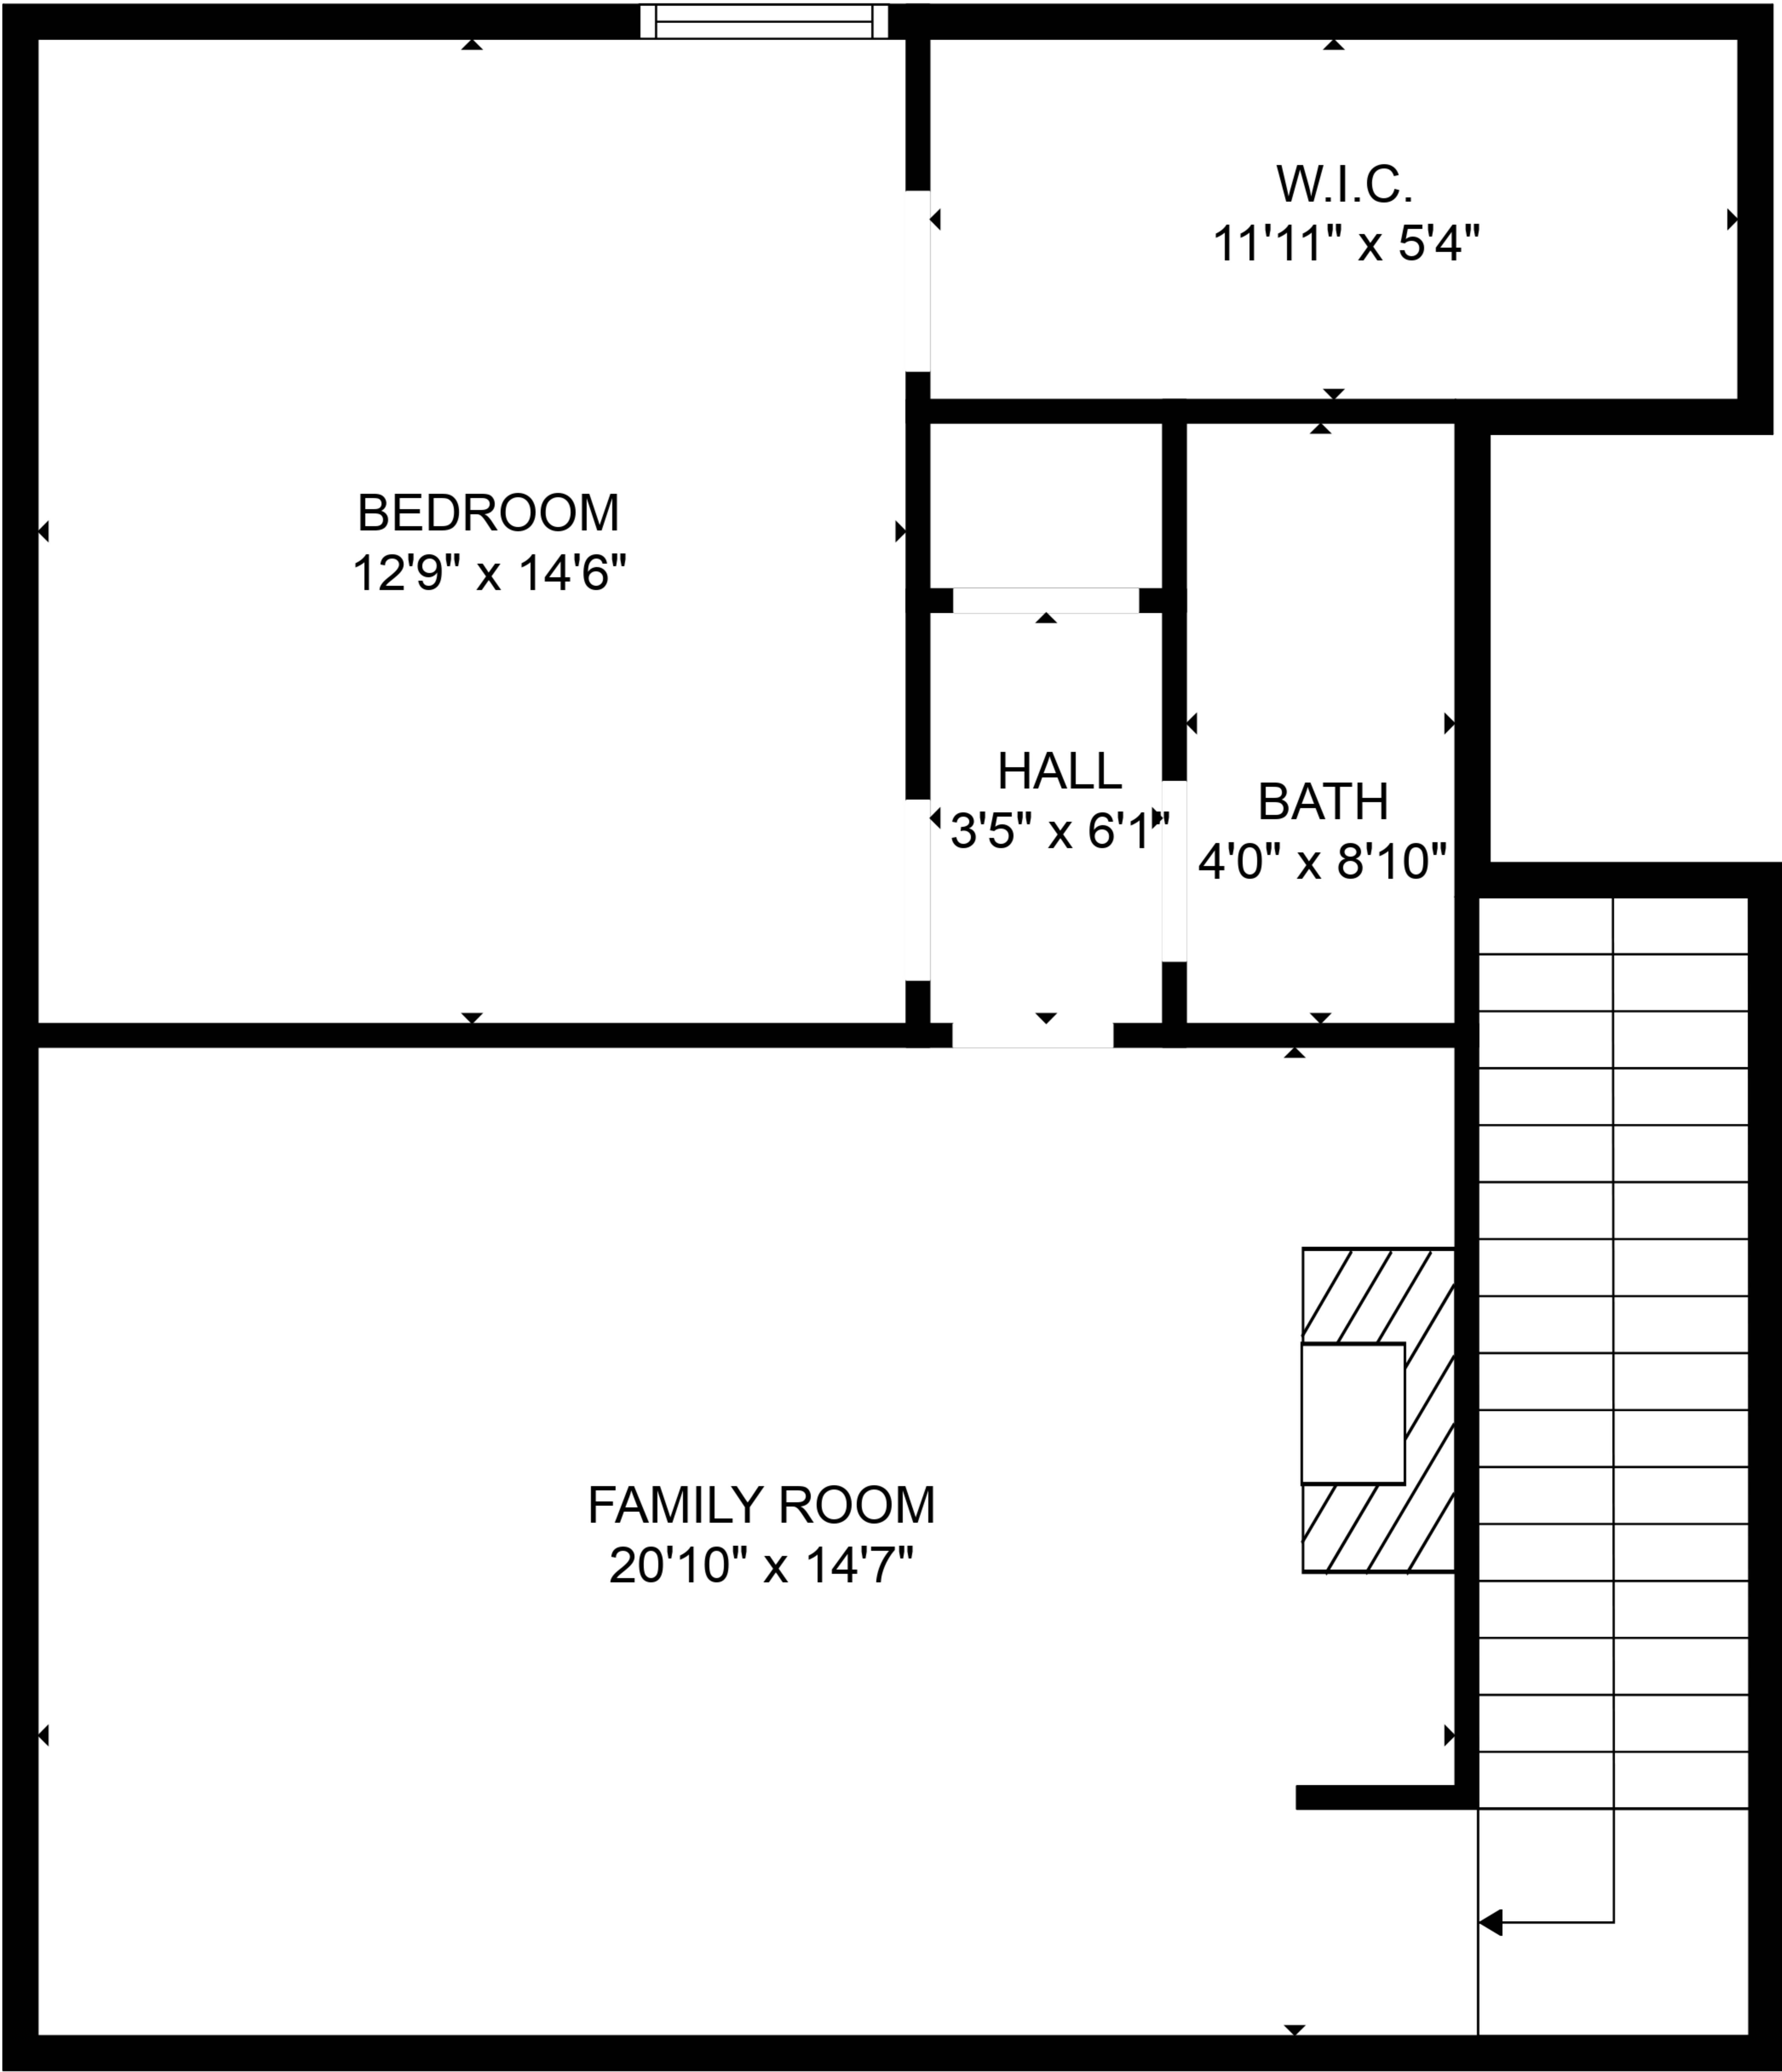

**TOTAL: 2923 sq. ft**  
 FLOOR 1: 2215 sq. ft, FLOOR 2: 708 sq. ft  
 EXCLUDED AREAS: GARAGE: 427 sq. ft

**TOTAL: 2923 sq. ft**  
FLOOR 1: 2215 sq. ft, FLOOR 2: 708 sq. ft  
EXCLUDED AREAS: GARAGE: 427 sq. ft

FLOOR PLAN CREATED BY CUBICASA APP. MEASUREMENTS DEEMED HIGHLY RELIABLE BUT NOT GUARANTEED.

FLOOR 1

FLOOR 2

**TOTAL: 2923 sq. ft**  
 FLOOR 1: 2215 sq. ft, FLOOR 2: 708 sq. ft  
 EXCLUDED AREAS: GARAGE: 427 sq. ft