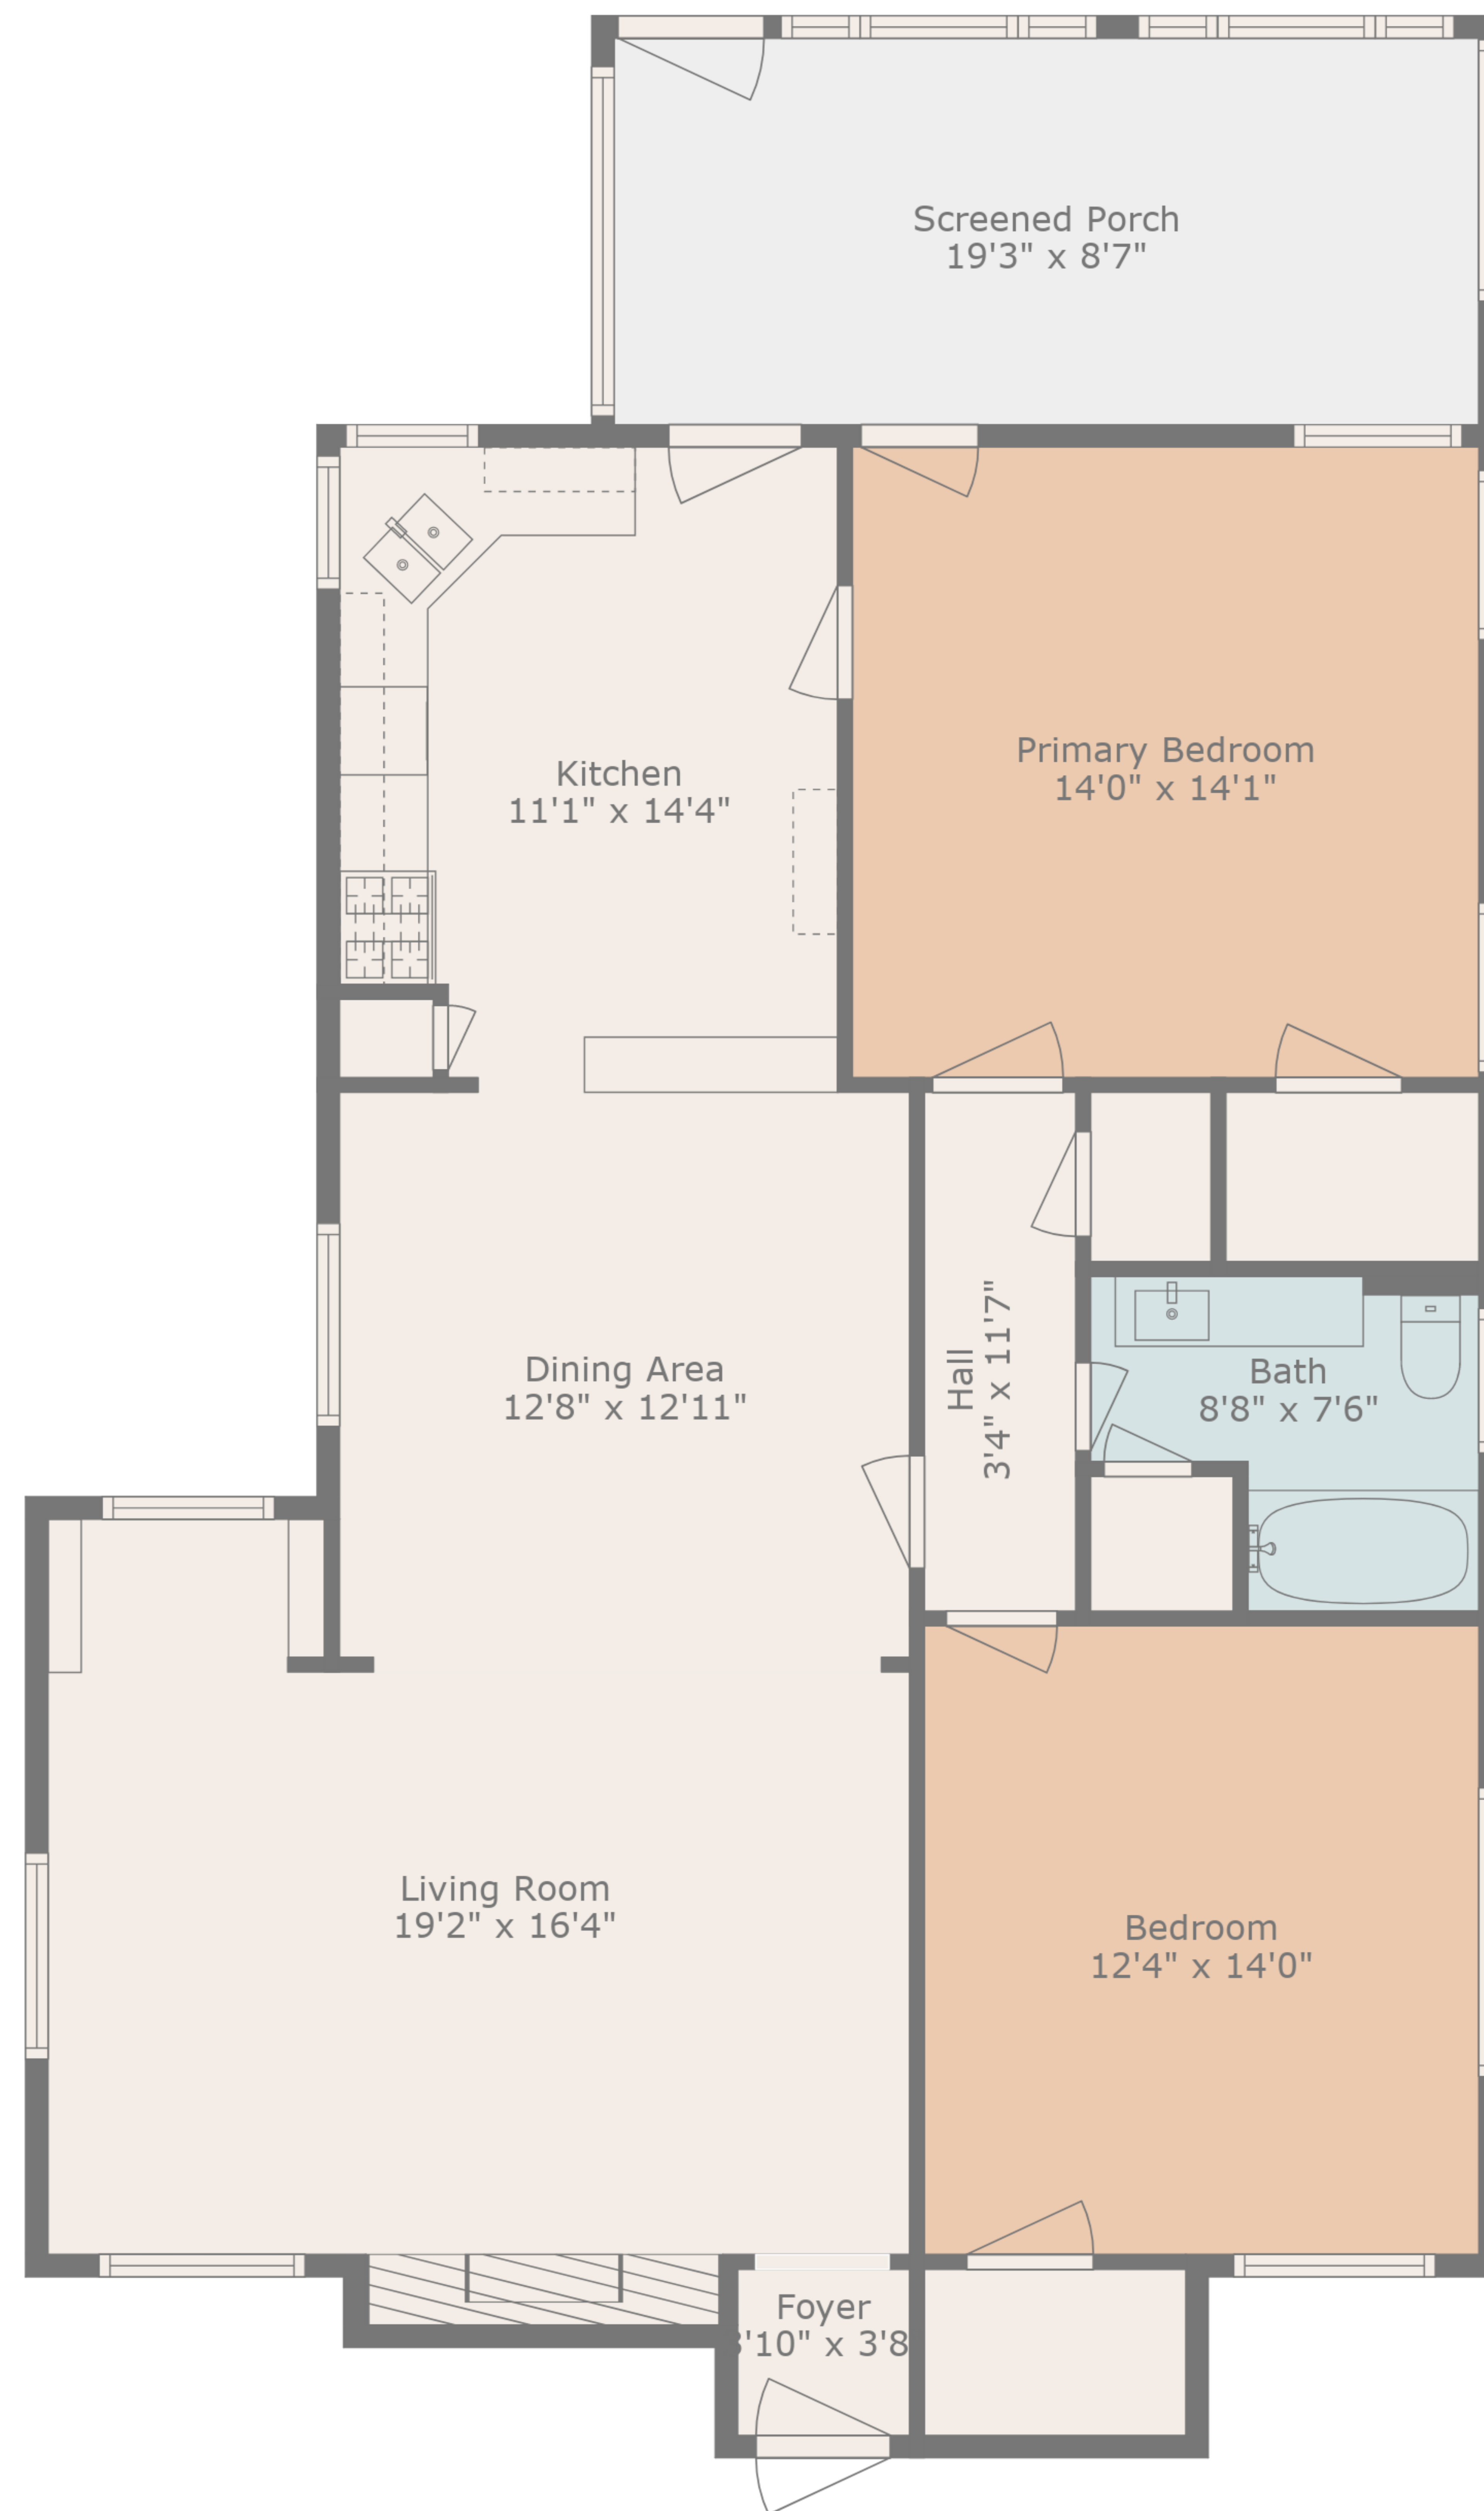

**TOTAL: 1185 sq. ft**

FLOOR 1: 1185 sq. ft

EXCLUDED AREAS: SCREENED PORCH: 166 sq. ft, WALLS: 96 sq. ft

Floor Plan Measurements Deemed Highly Reliable But Not Guaranteed

8040 MEDIA

**TOTAL: 1185 sq. ft**

FLOOR 1: 1185 sq. ft

EXCLUDED AREAS: SCREENED PORCH: 166 sq. ft, WALLS: 96 sq. ft

Floor Plan Measurements Deemed Highly Reliable But Not Guaranteed

8040 MEDIA