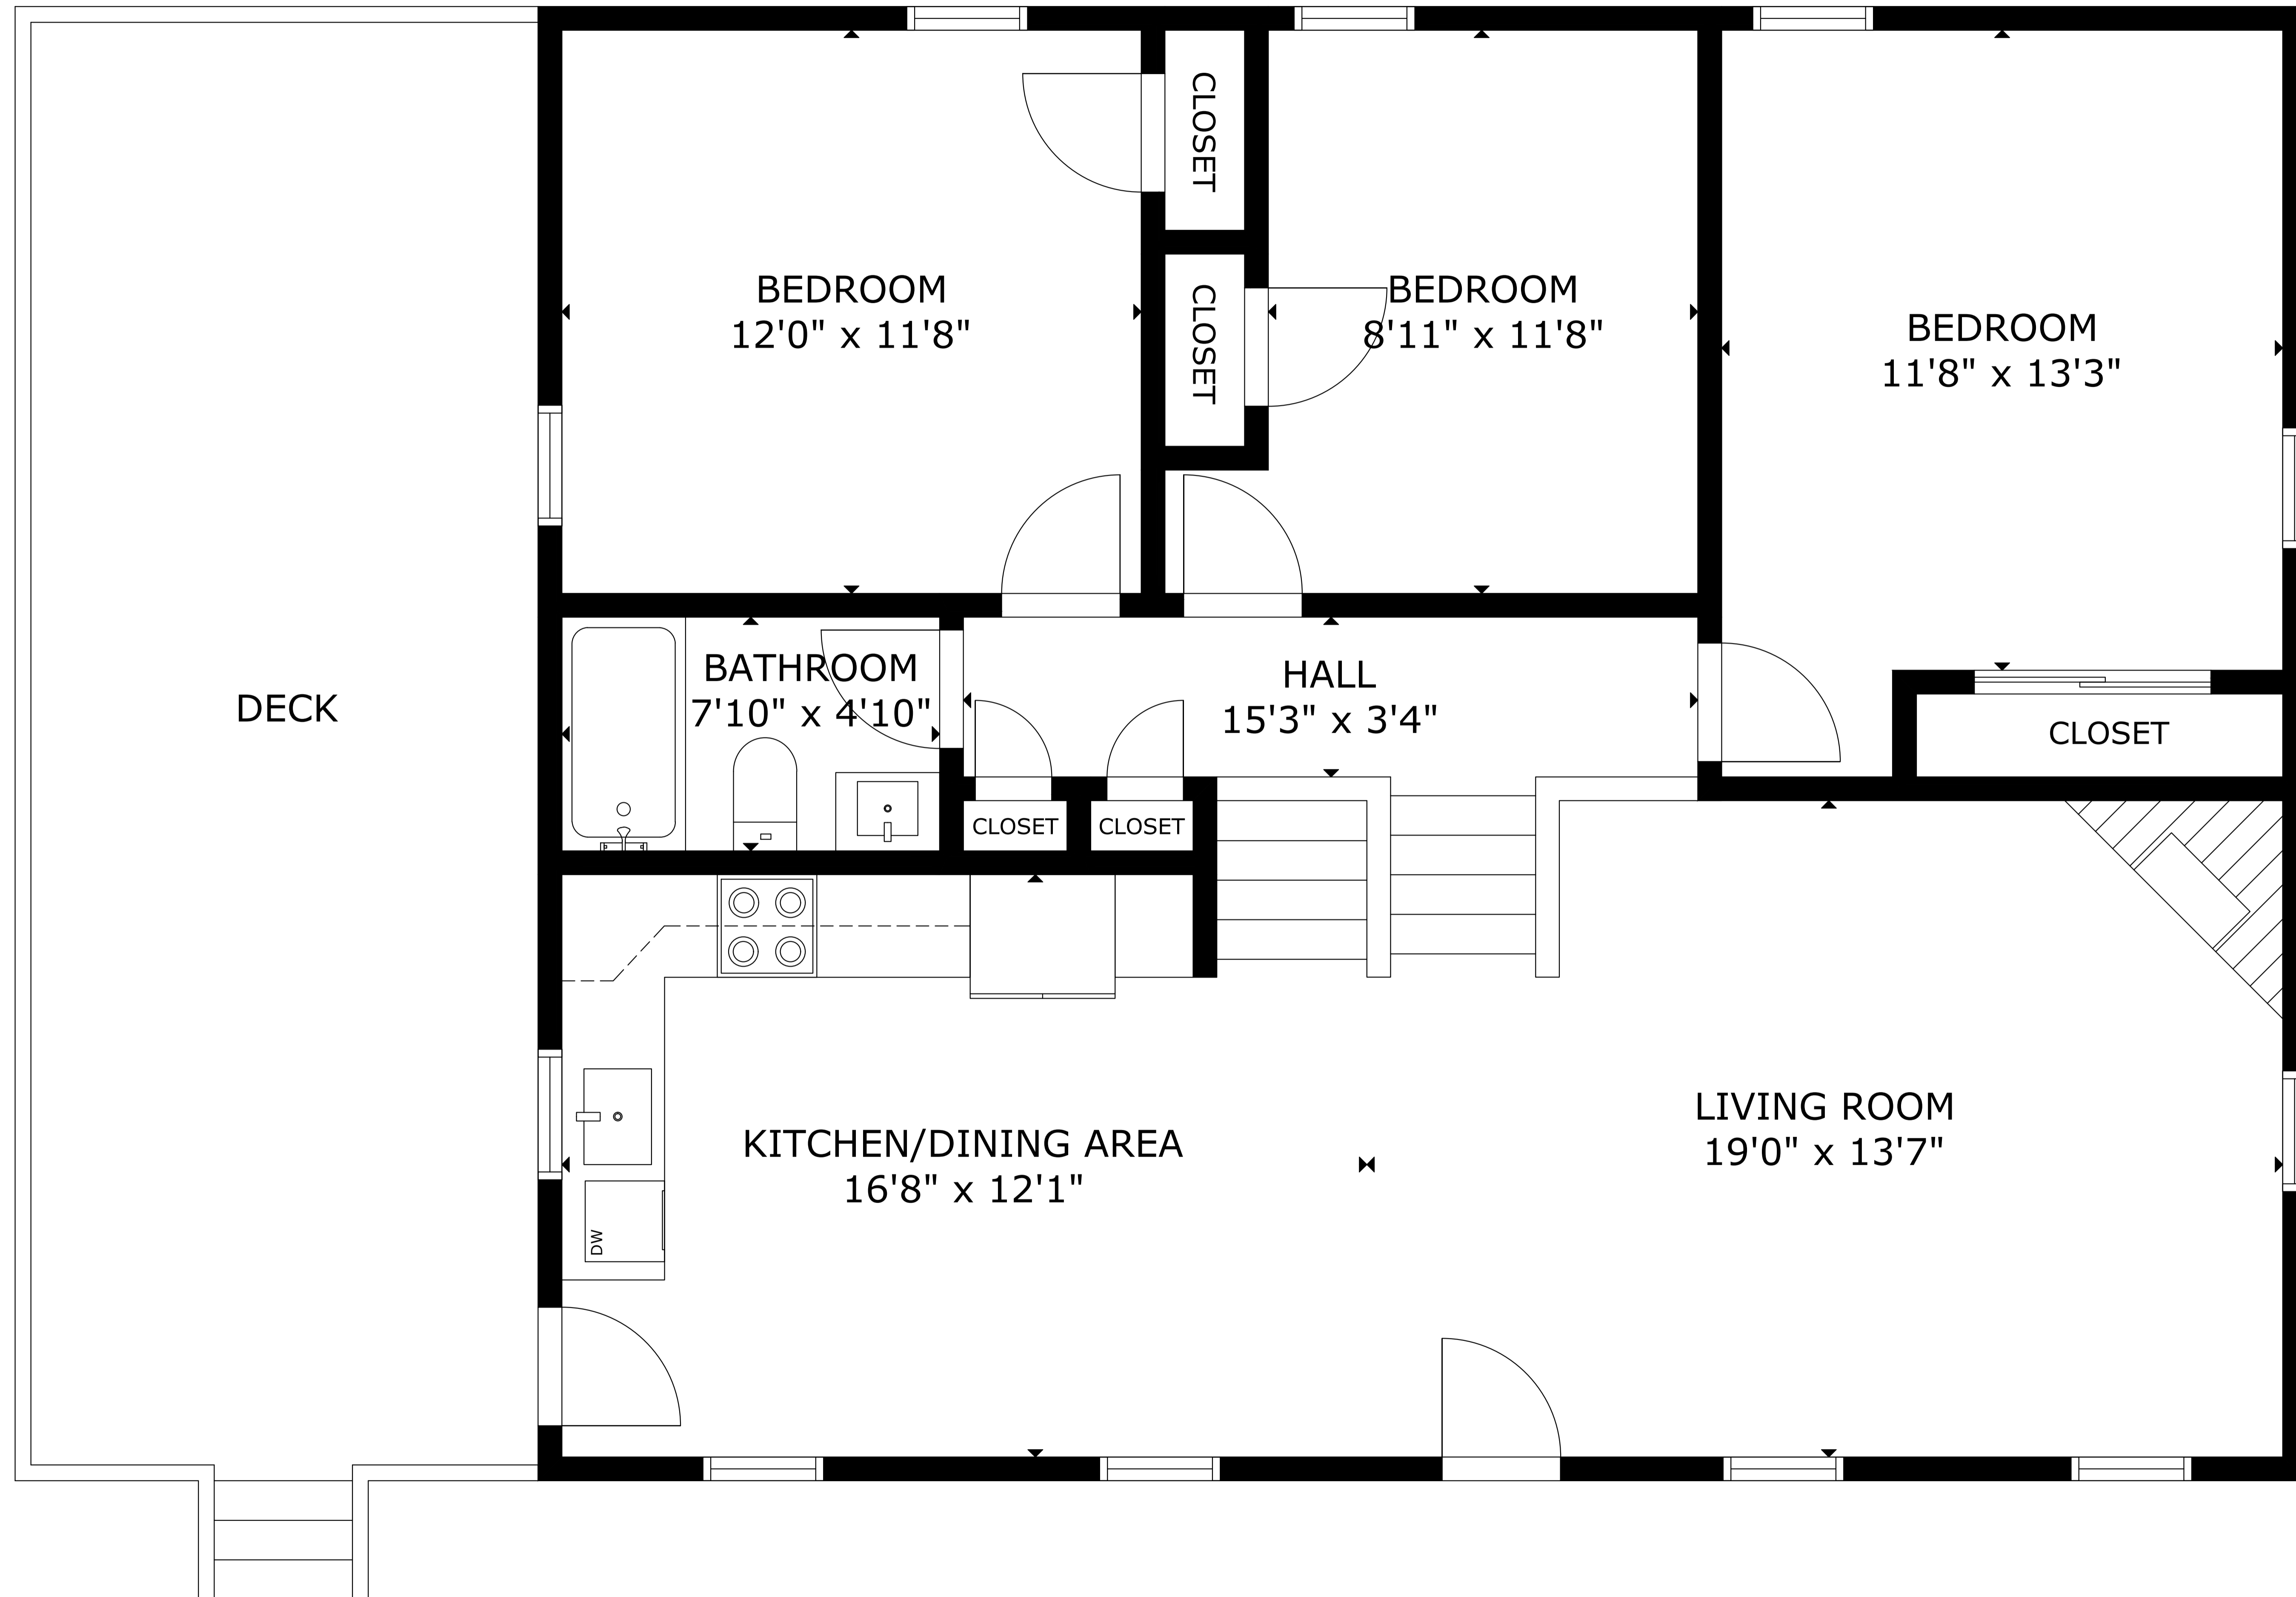

7 Summer St. Wareham

GROSS INTERNAL AREA
TOTAL: 1,550 sq ft

FLOOR 1: 493 sq ft, FLOOR 2: 1,057 sq ft

SIZE AND DIMENSIONS ARE APPROXIMATE, ACTUAL MAY VARY