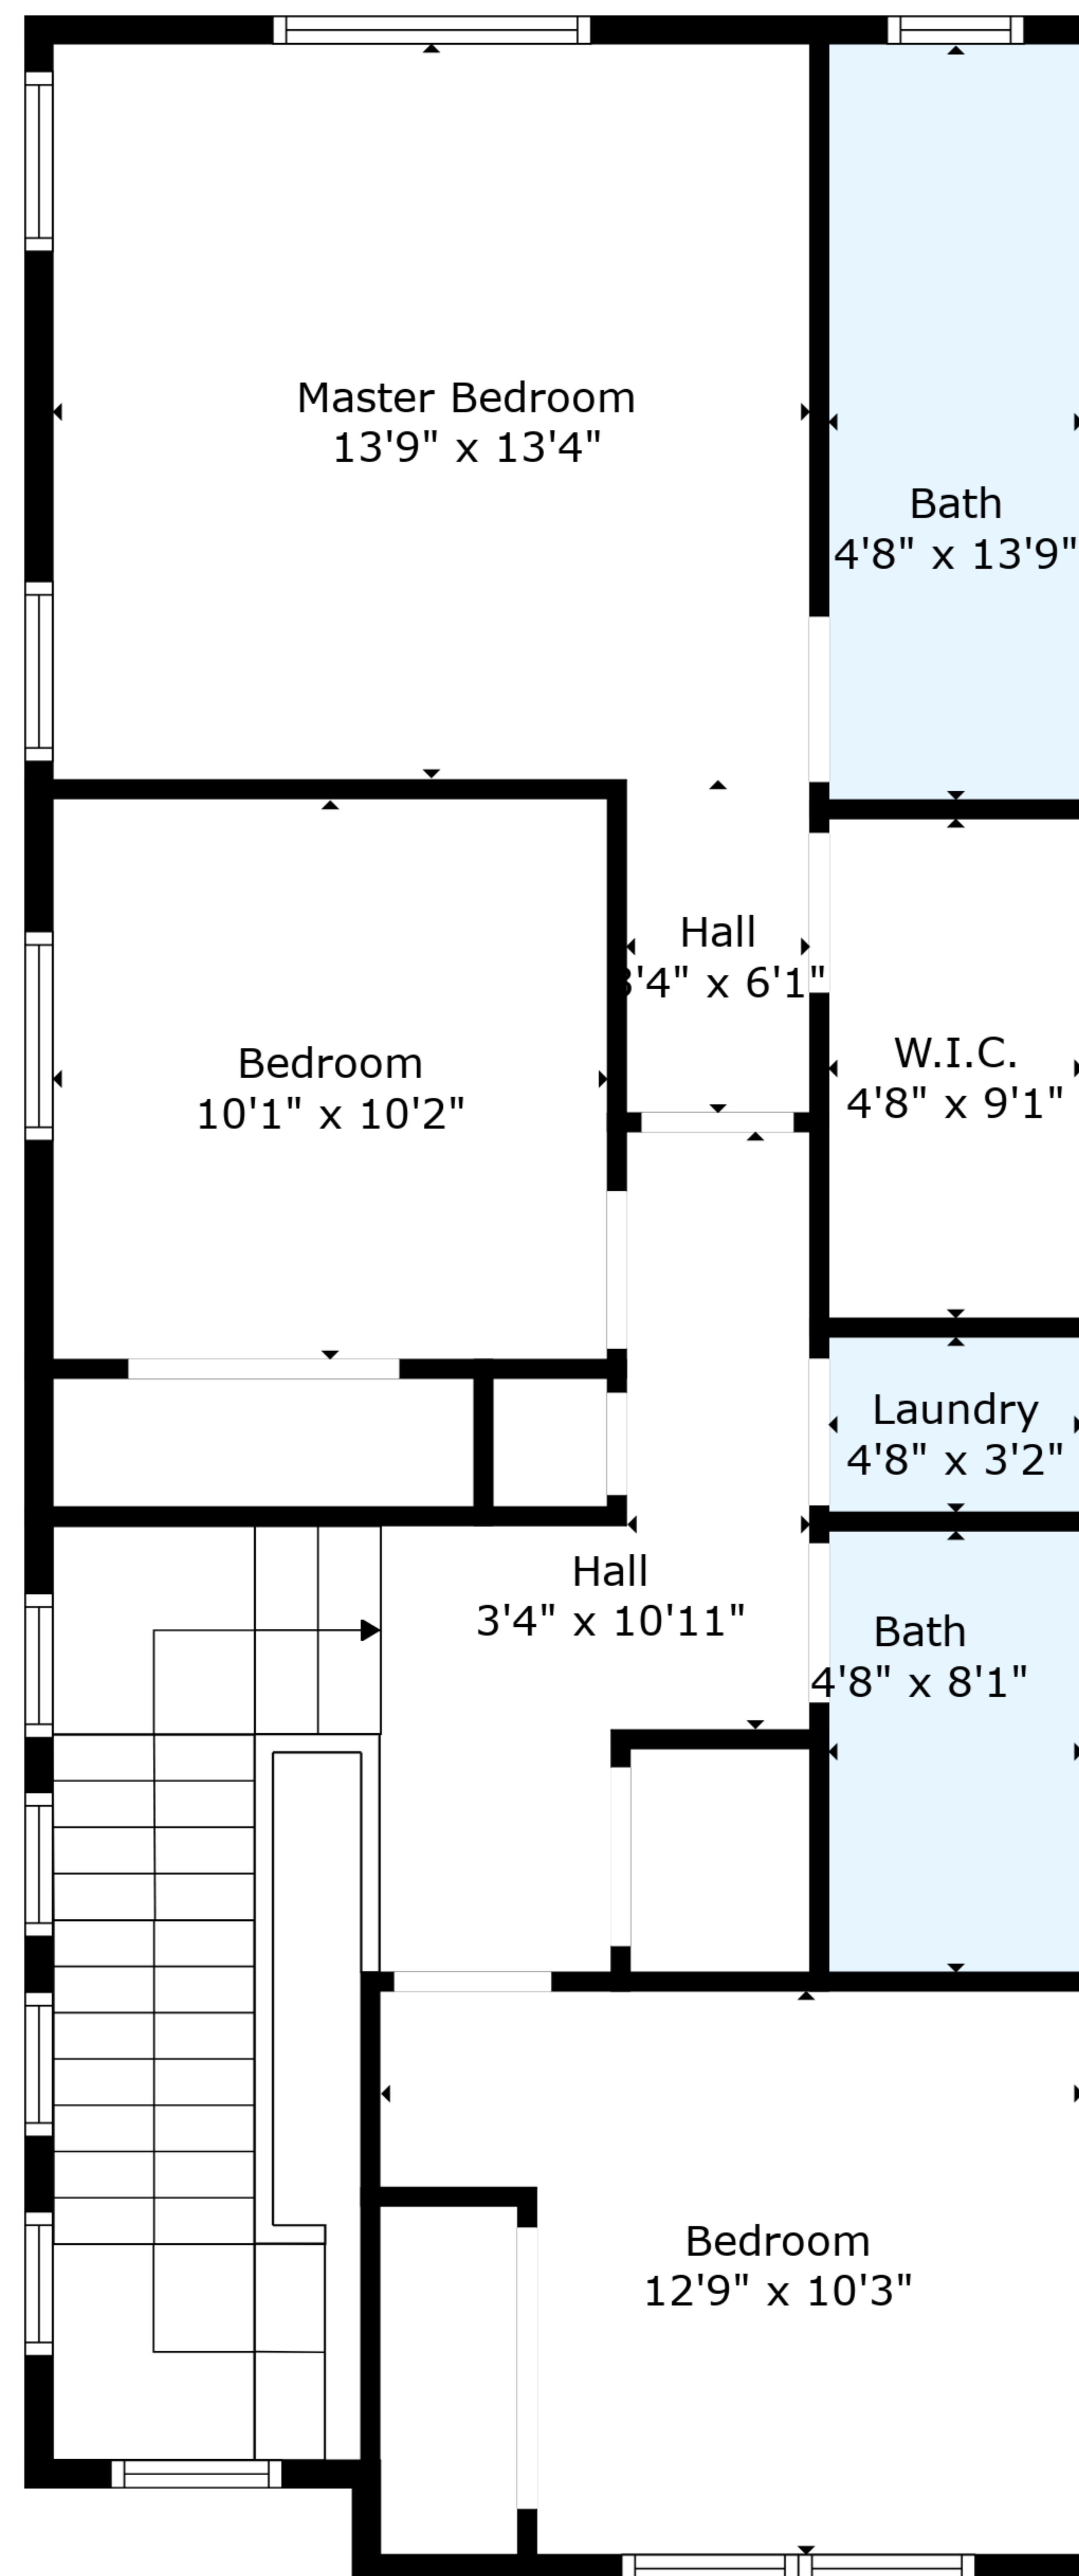

TOTAL: 1413 sq. ft

FLOOR 1: 564 sq. ft, FLOOR 2: 849 sq. ft

EXCLUDED AREAS: GARAGE: 375 sq. ft, PORCH: 119 sq. ft, YARD: 418 sq. ft,
 PATIO: 76 sq. ft

TOTAL: 1413 sq. ft
 FLOOR 1: 564 sq. ft, FLOOR 2: 849 sq. ft
 EXCLUDED AREAS: GARAGE: 375 sq. ft, PORCH: 119 sq. ft, YARD: 418 sq. ft,
 PATIO: 76 sq. ft

TOTAL: 1413 sq. ft
 FLOOR 1: 564 sq. ft, FLOOR 2: 849 sq. ft
 EXCLUDED AREAS: GARAGE: 375 sq. ft, PORCH: 119 sq. ft, YARD: 418 sq. ft,
 PATIO: 76 sq. ft