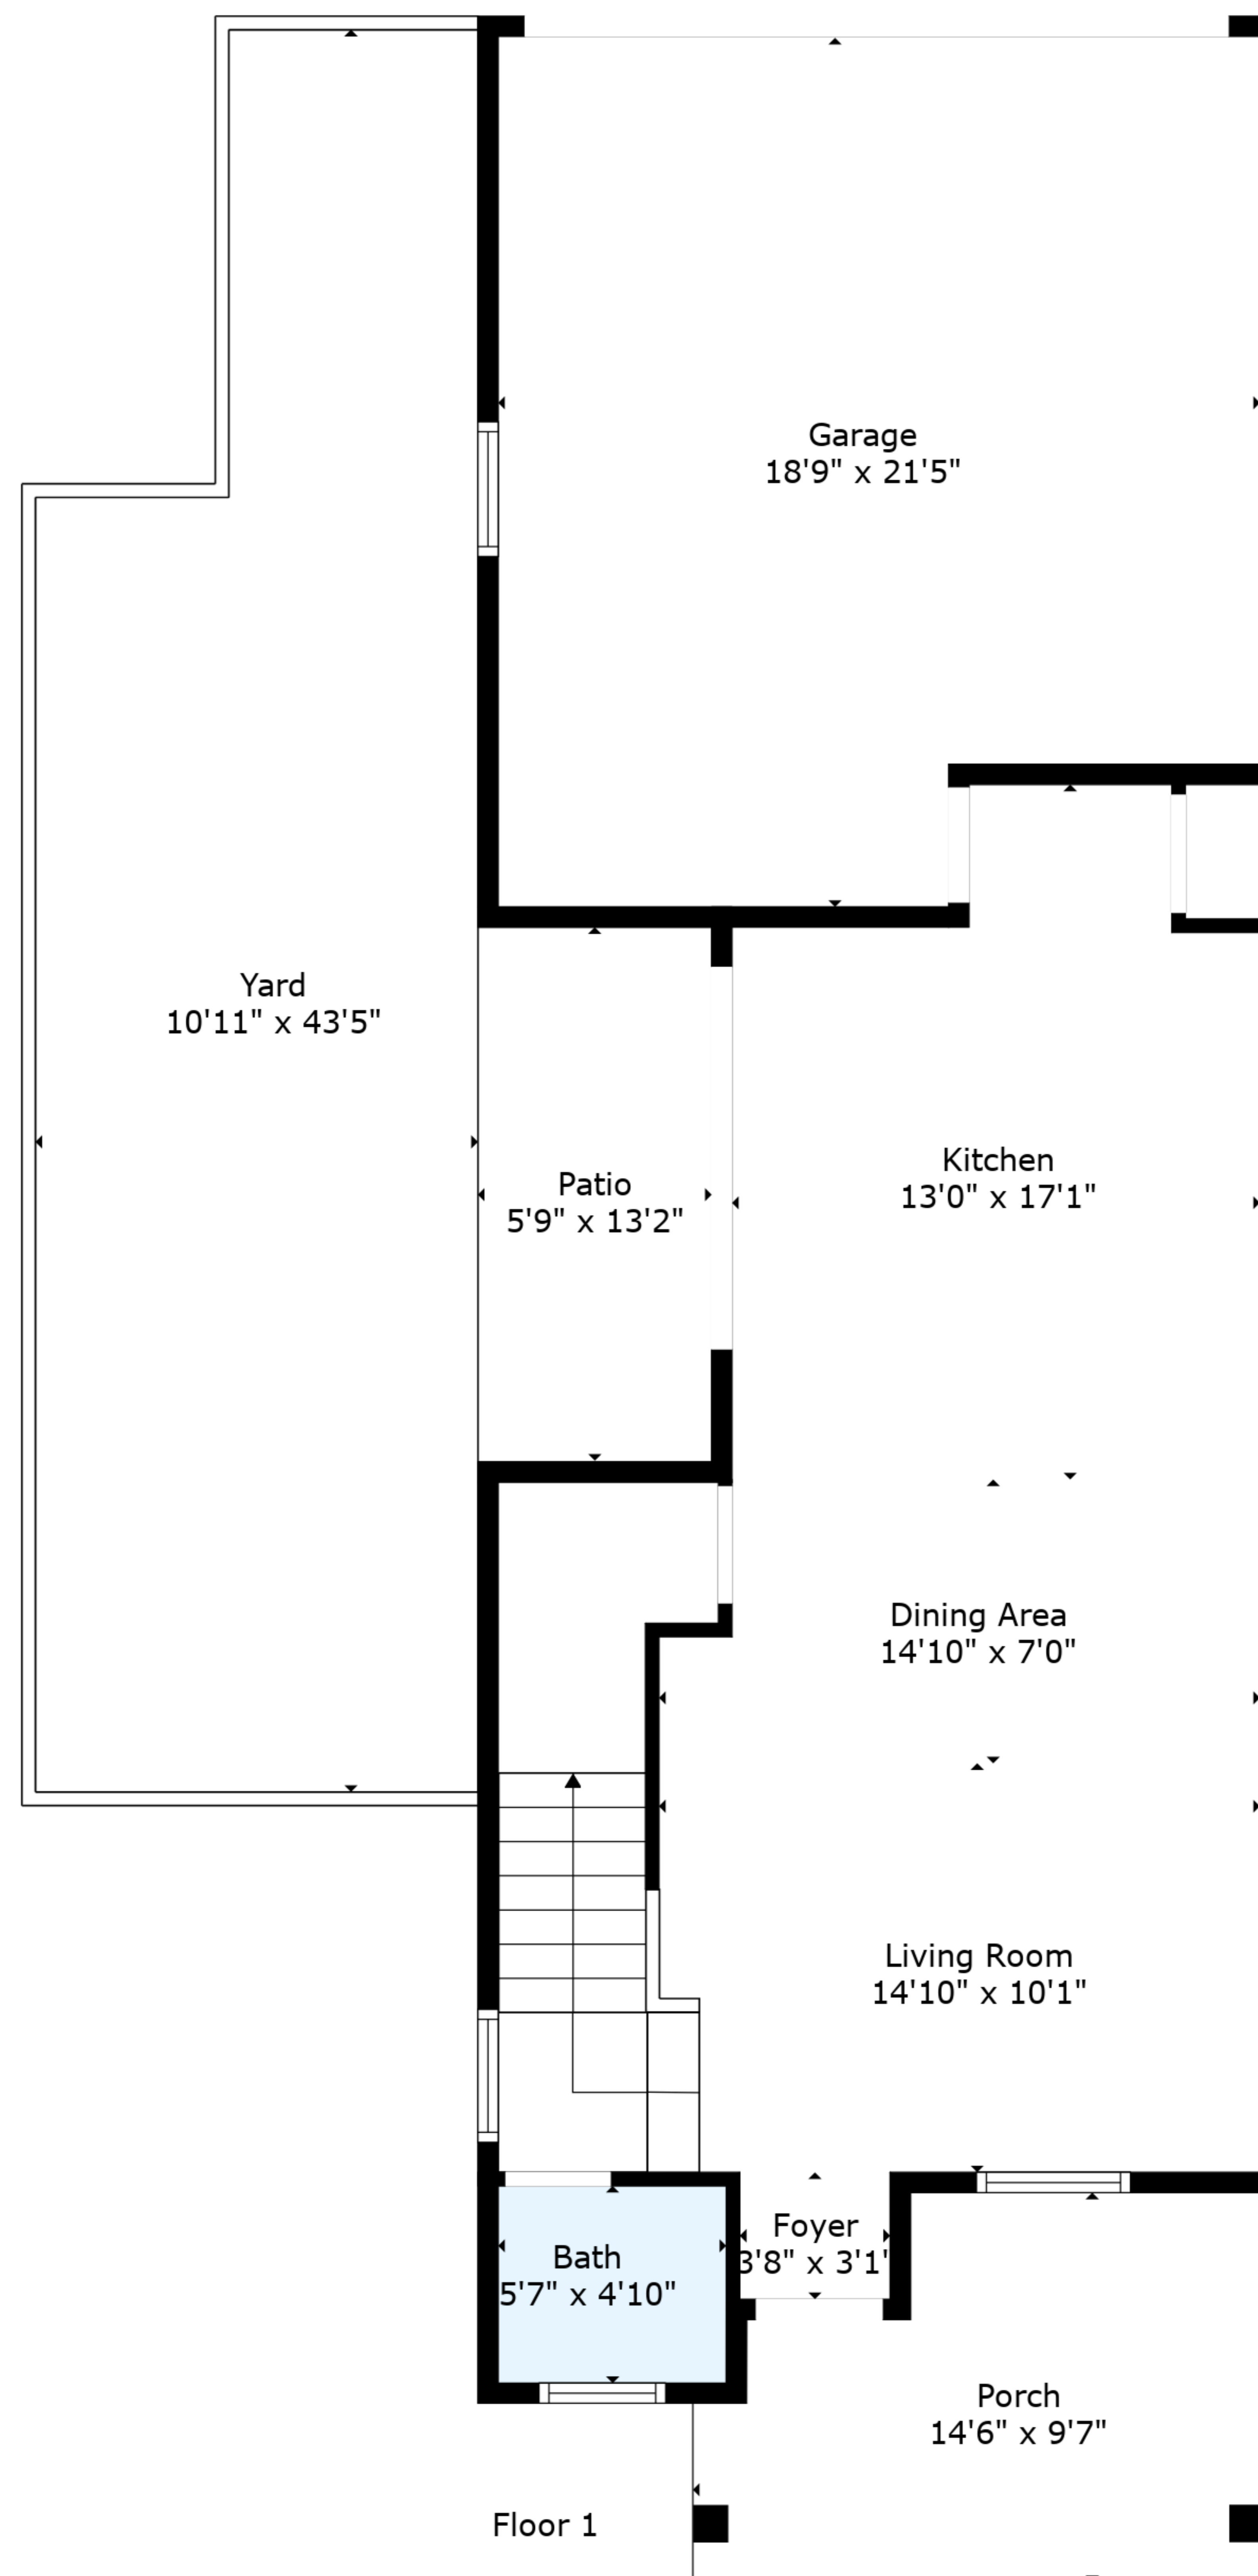

TOTAL: 1413 sq. ft

FLOOR 1: 564 sq. ft, FLOOR 2: 849 sq. ft

EXCLUDED AREAS: GARAGE: 375 sq. ft, PORCH: 119 sq. ft, YARD: 418 sq. ft,
 PATIO: 76 sq. ft

TOTAL: 1413 sq. ft
 FLOOR 1: 564 sq. ft, FLOOR 2: 849 sq. ft
 EXCLUDED AREAS: GARAGE: 375 sq. ft, PORCH: 119 sq. ft, YARD: 418 sq. ft,
 PATIO: 76 sq. ft

TOTAL: 1413 sq. ft
 FLOOR 1: 564 sq. ft, FLOOR 2: 849 sq. ft
 EXCLUDED AREAS: GARAGE: 375 sq. ft, PORCH: 119 sq. ft, YARD: 418 sq. ft,
 PATIO: 76 sq. ft