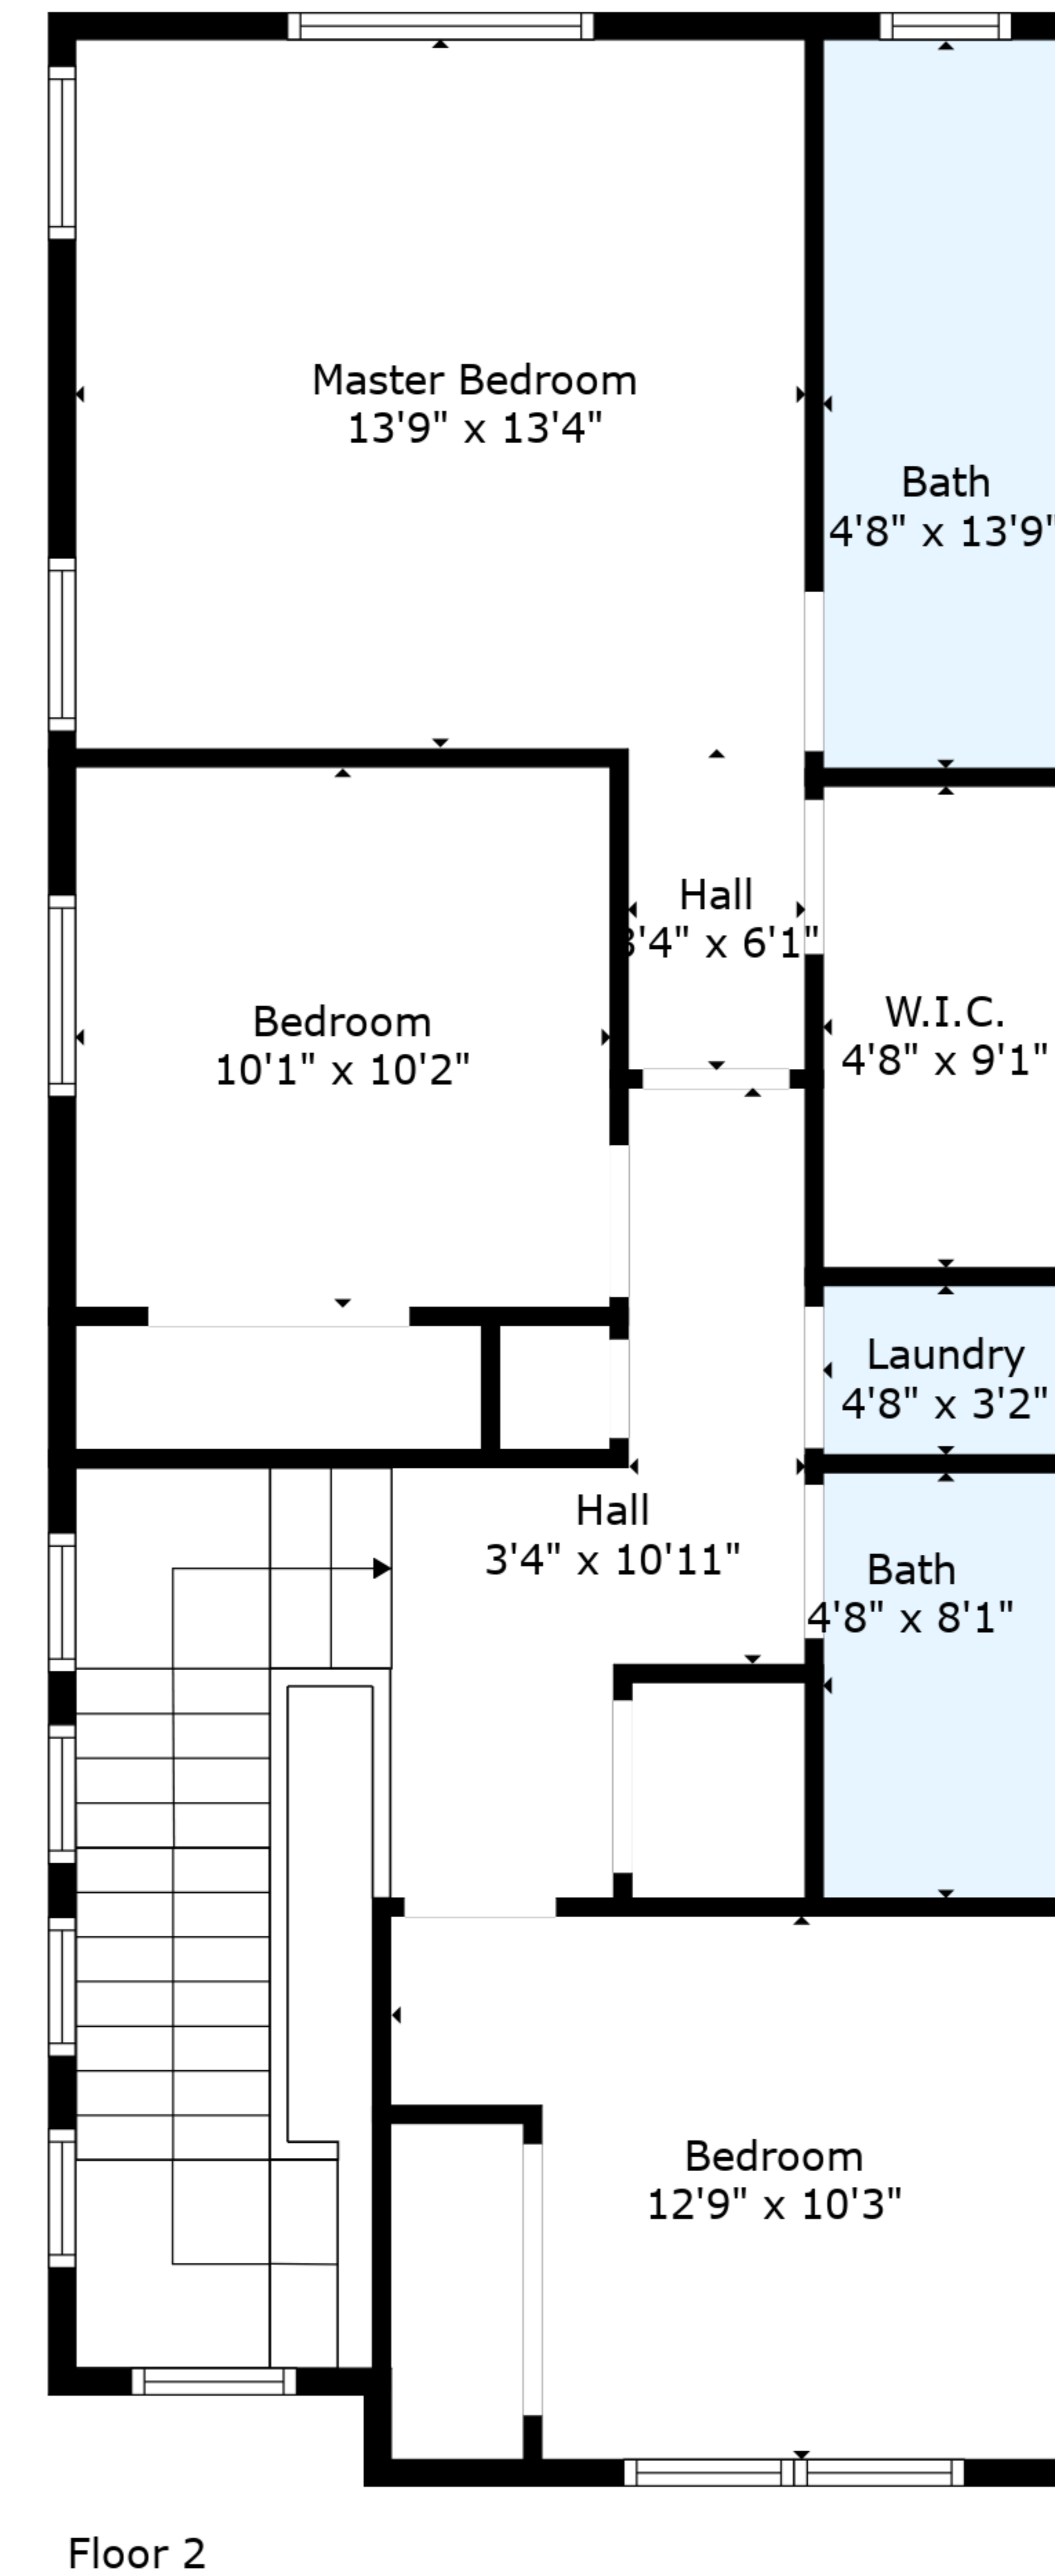

TOTAL: 1413 sq. ft

FLOOR 1: 564 sq. ft, FLOOR 2: 849 sq. ft

EXCLUDED AREAS: GARAGE: 375 sq. ft, PORCH: 119 sq. ft, YARD: 418 sq. ft,
 PATIO: 76 sq. ft

TOTAL: 1413 sq. ft
 FLOOR 1: 564 sq. ft, FLOOR 2: 849 sq. ft
 EXCLUDED AREAS: GARAGE: 375 sq. ft, PORCH: 119 sq. ft, YARD: 418 sq. ft,
 PATIO: 76 sq. ft

TOTAL: 1413 sq. ft
 FLOOR 1: 564 sq. ft, FLOOR 2: 849 sq. ft
 EXCLUDED AREAS: GARAGE: 375 sq. ft, PORCH: 119 sq. ft, YARD: 418 sq. ft,
 PATIO: 76 sq. ft