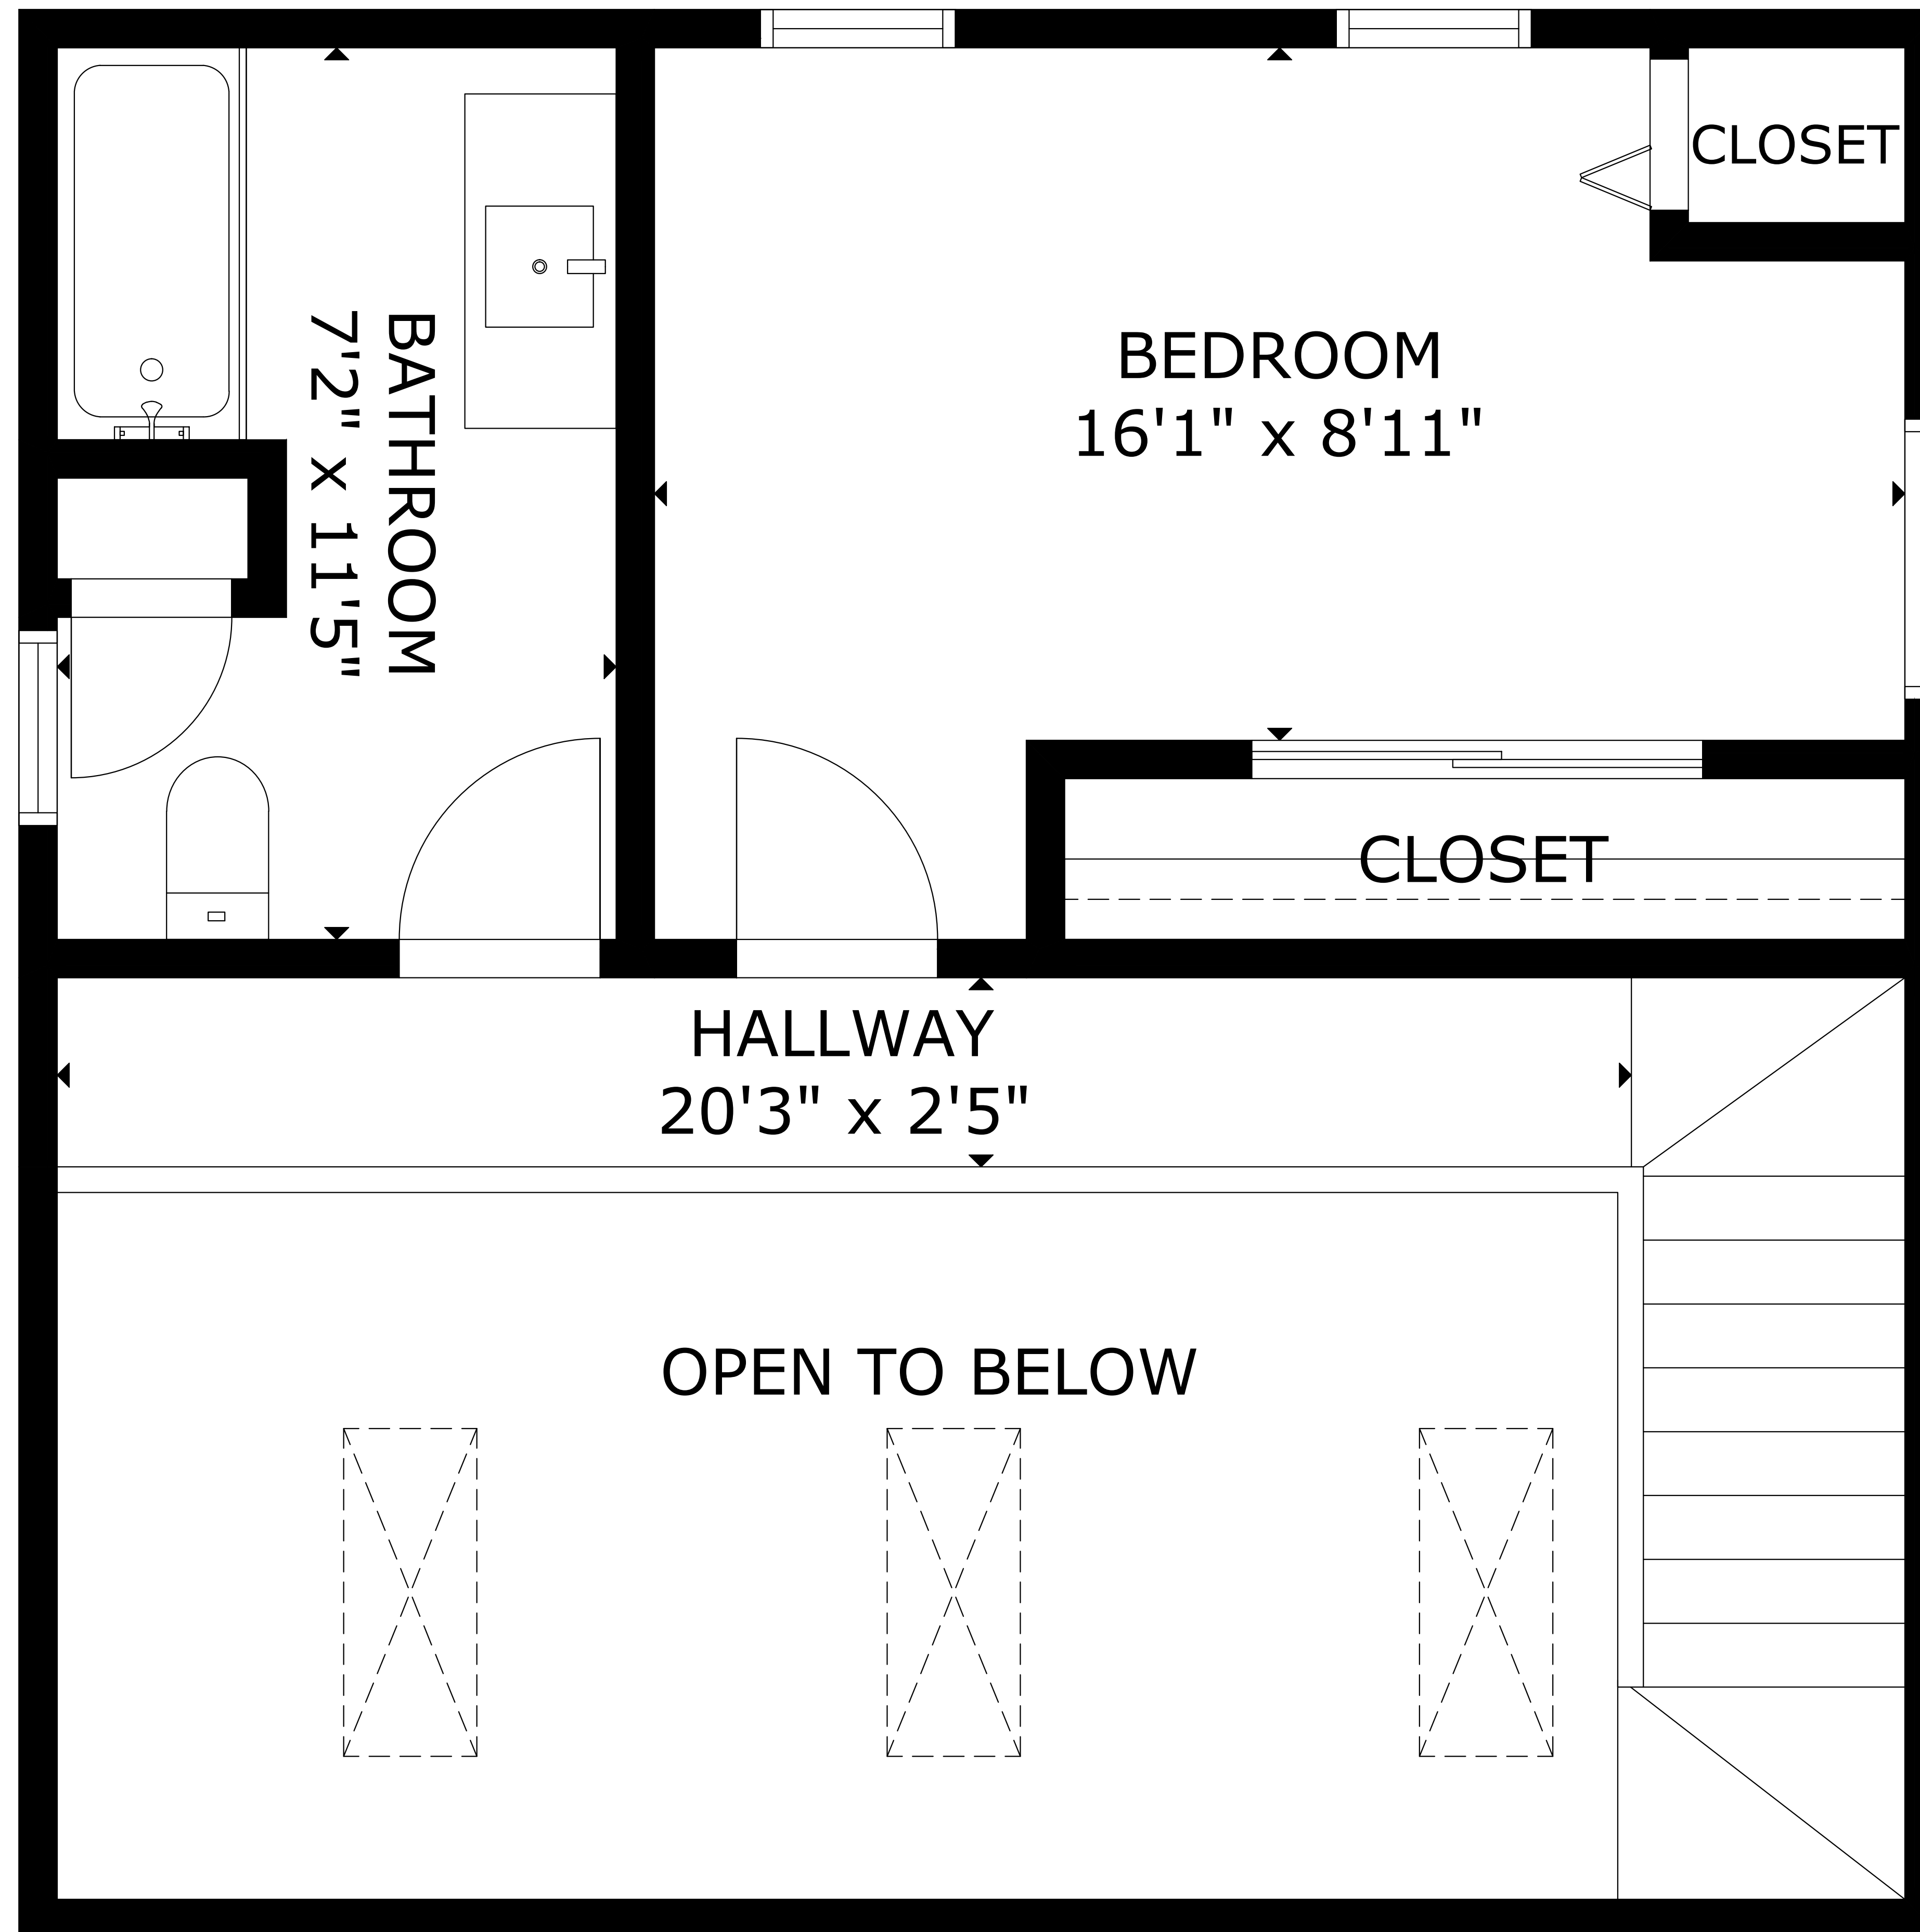

9 Bacon Farm Rd Falmouth

GROSS INTERNAL AREA
TOTAL: 1486 sq.ft

FLOOR 1: 529 sq.ft, FLOOR 2: 575 sq.ft, FLOOR 3: 382 sq.ft
SIZE AND DIMENSIONS ARE APPROXIMATE, ACTUAL MAY VARY