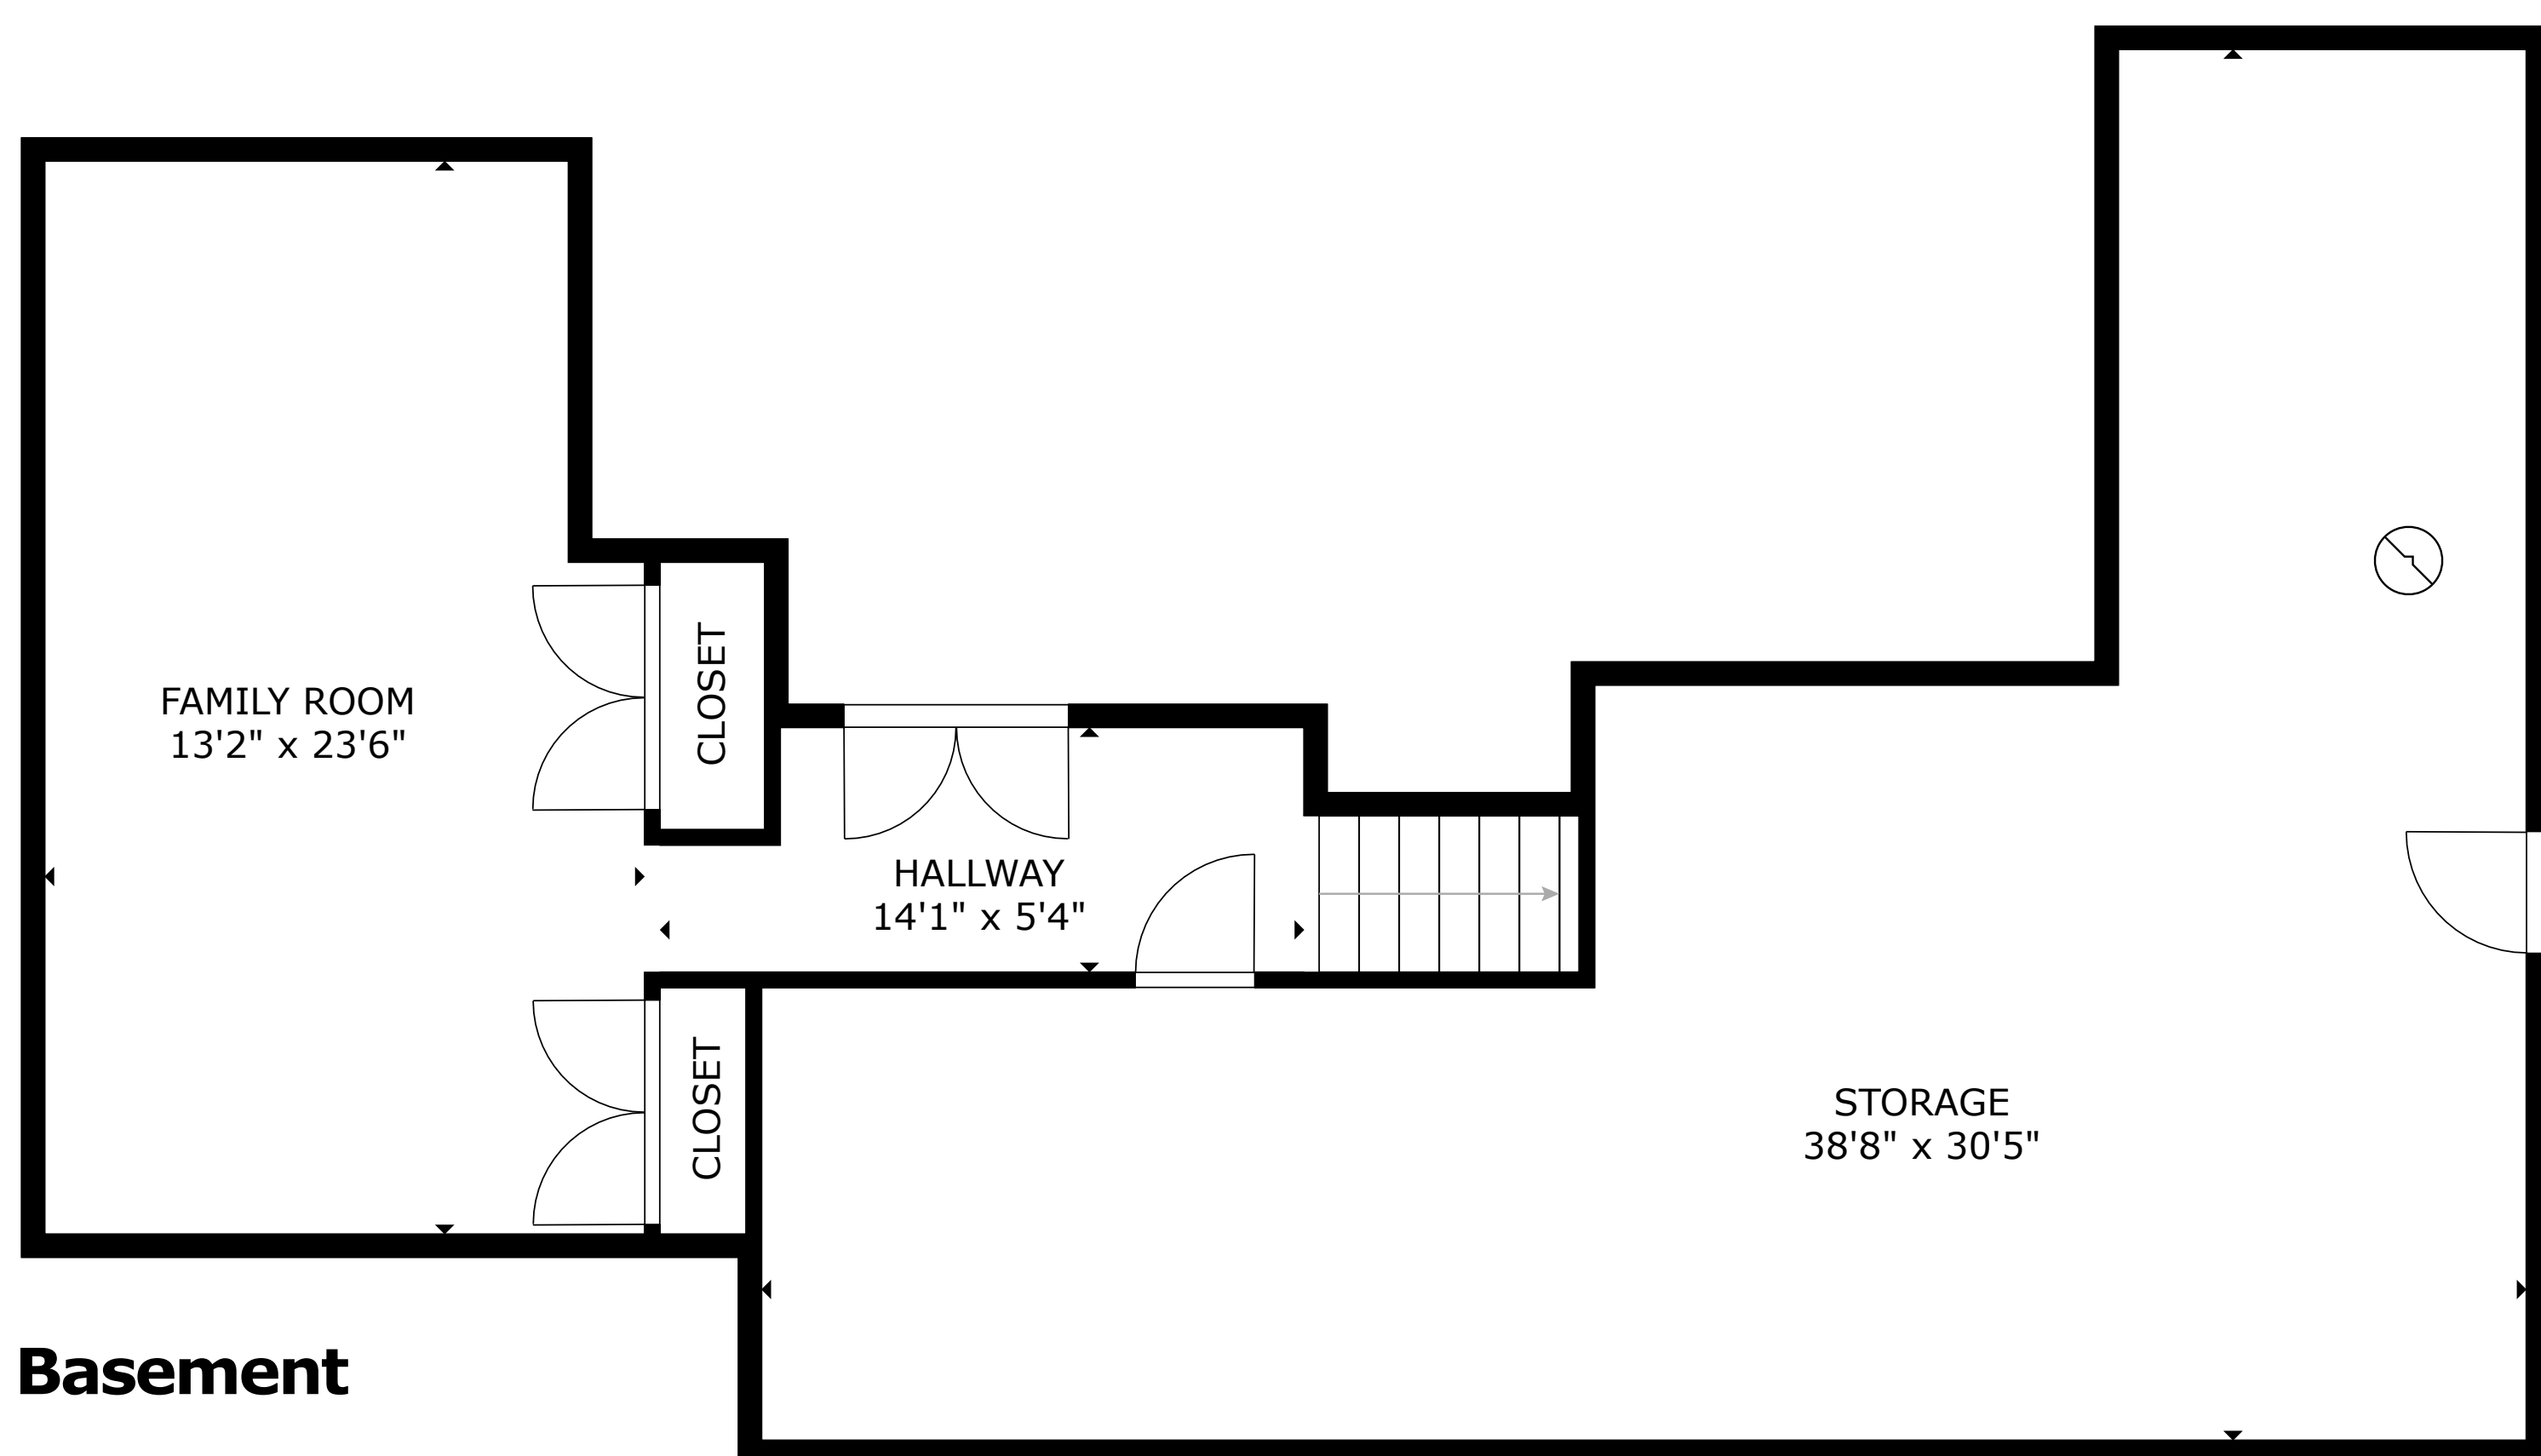

**20 Hayden DRIVE
Foxboro, MA**

FLOOR 2

FLOOR 3

Basement

FLOOR 1

GROSS INTERNAL AREA
Basement: 1,067 sq. ft, FLOOR 1: 2,497 sq. ft
FLOOR 2: 1,311 sq. ft, FLOOR 3: 998 sq. ft
TOTAL: 5,873 sq. ft

SIZES AND DIMENSIONS ARE APPROXIMATE, ACTUAL MAY VARY.