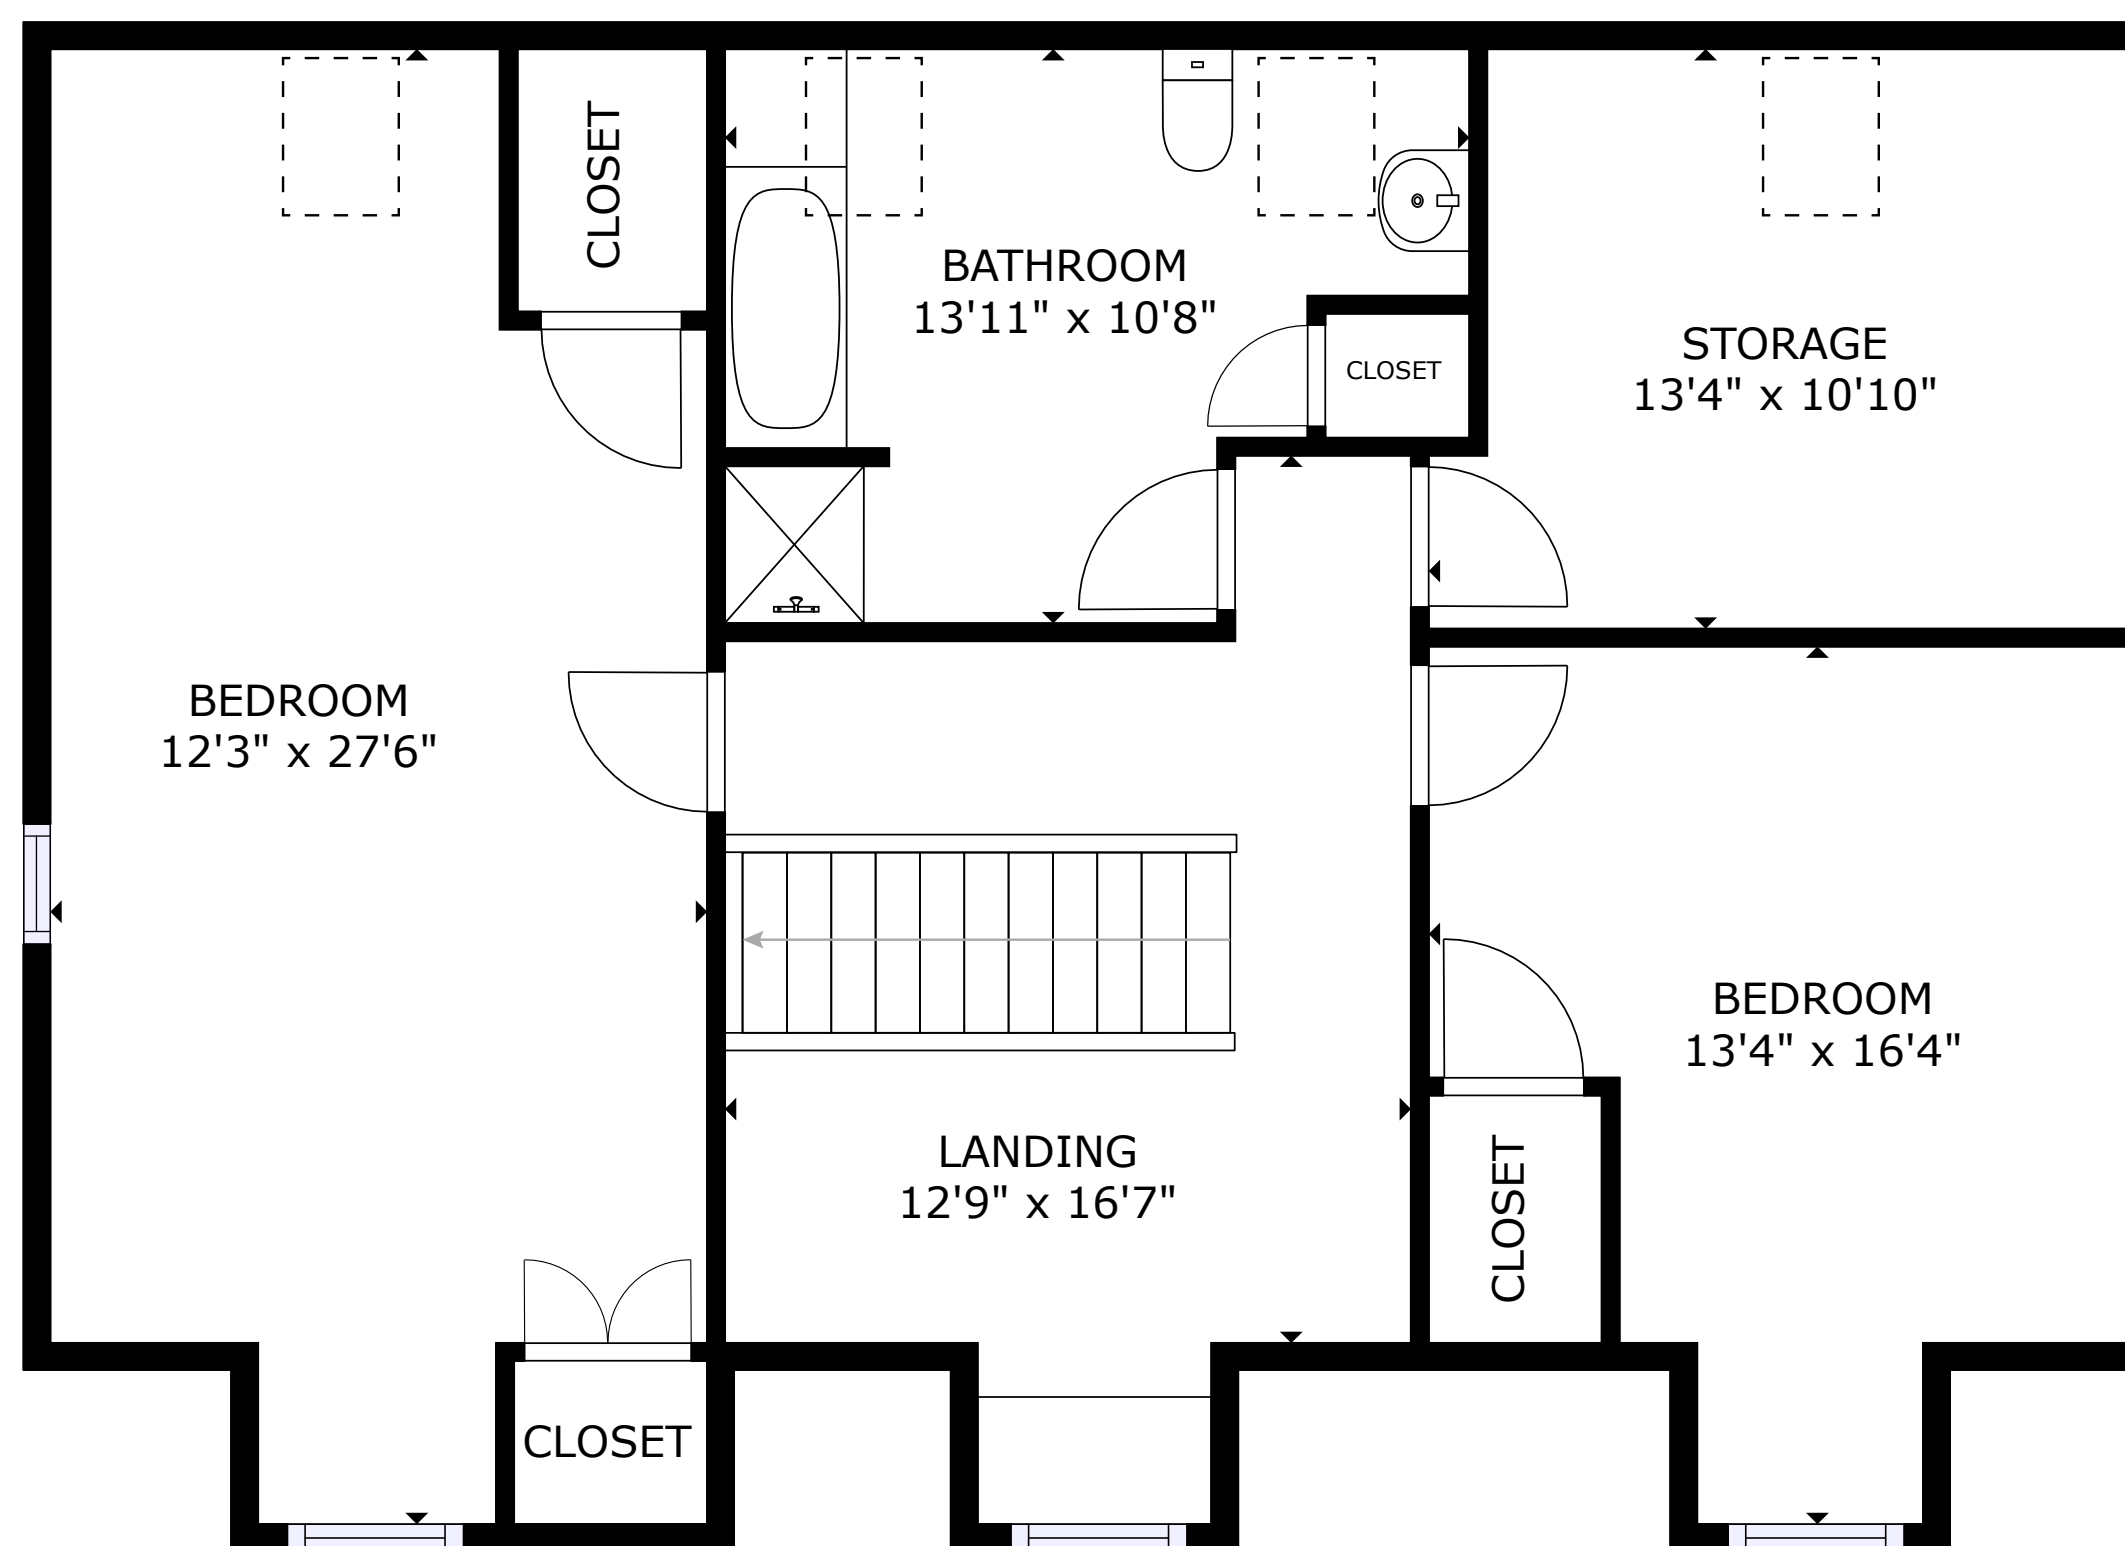

**20 Hayden DRIVE
Foxboro, MA**

FLOOR 2

FLOOR 3

Basement

FLOOR 1

GROSS INTERNAL AREA
Basement: 1,067 sq. ft, FLOOR 1: 2,497 sq. ft
FLOOR 2: 1,311 sq. ft, FLOOR 3: 998 sq. ft
TOTAL: 5,873 sq. ft

SIZES AND DIMENSIONS ARE APPROXIMATE, ACTUAL MAY VARY.