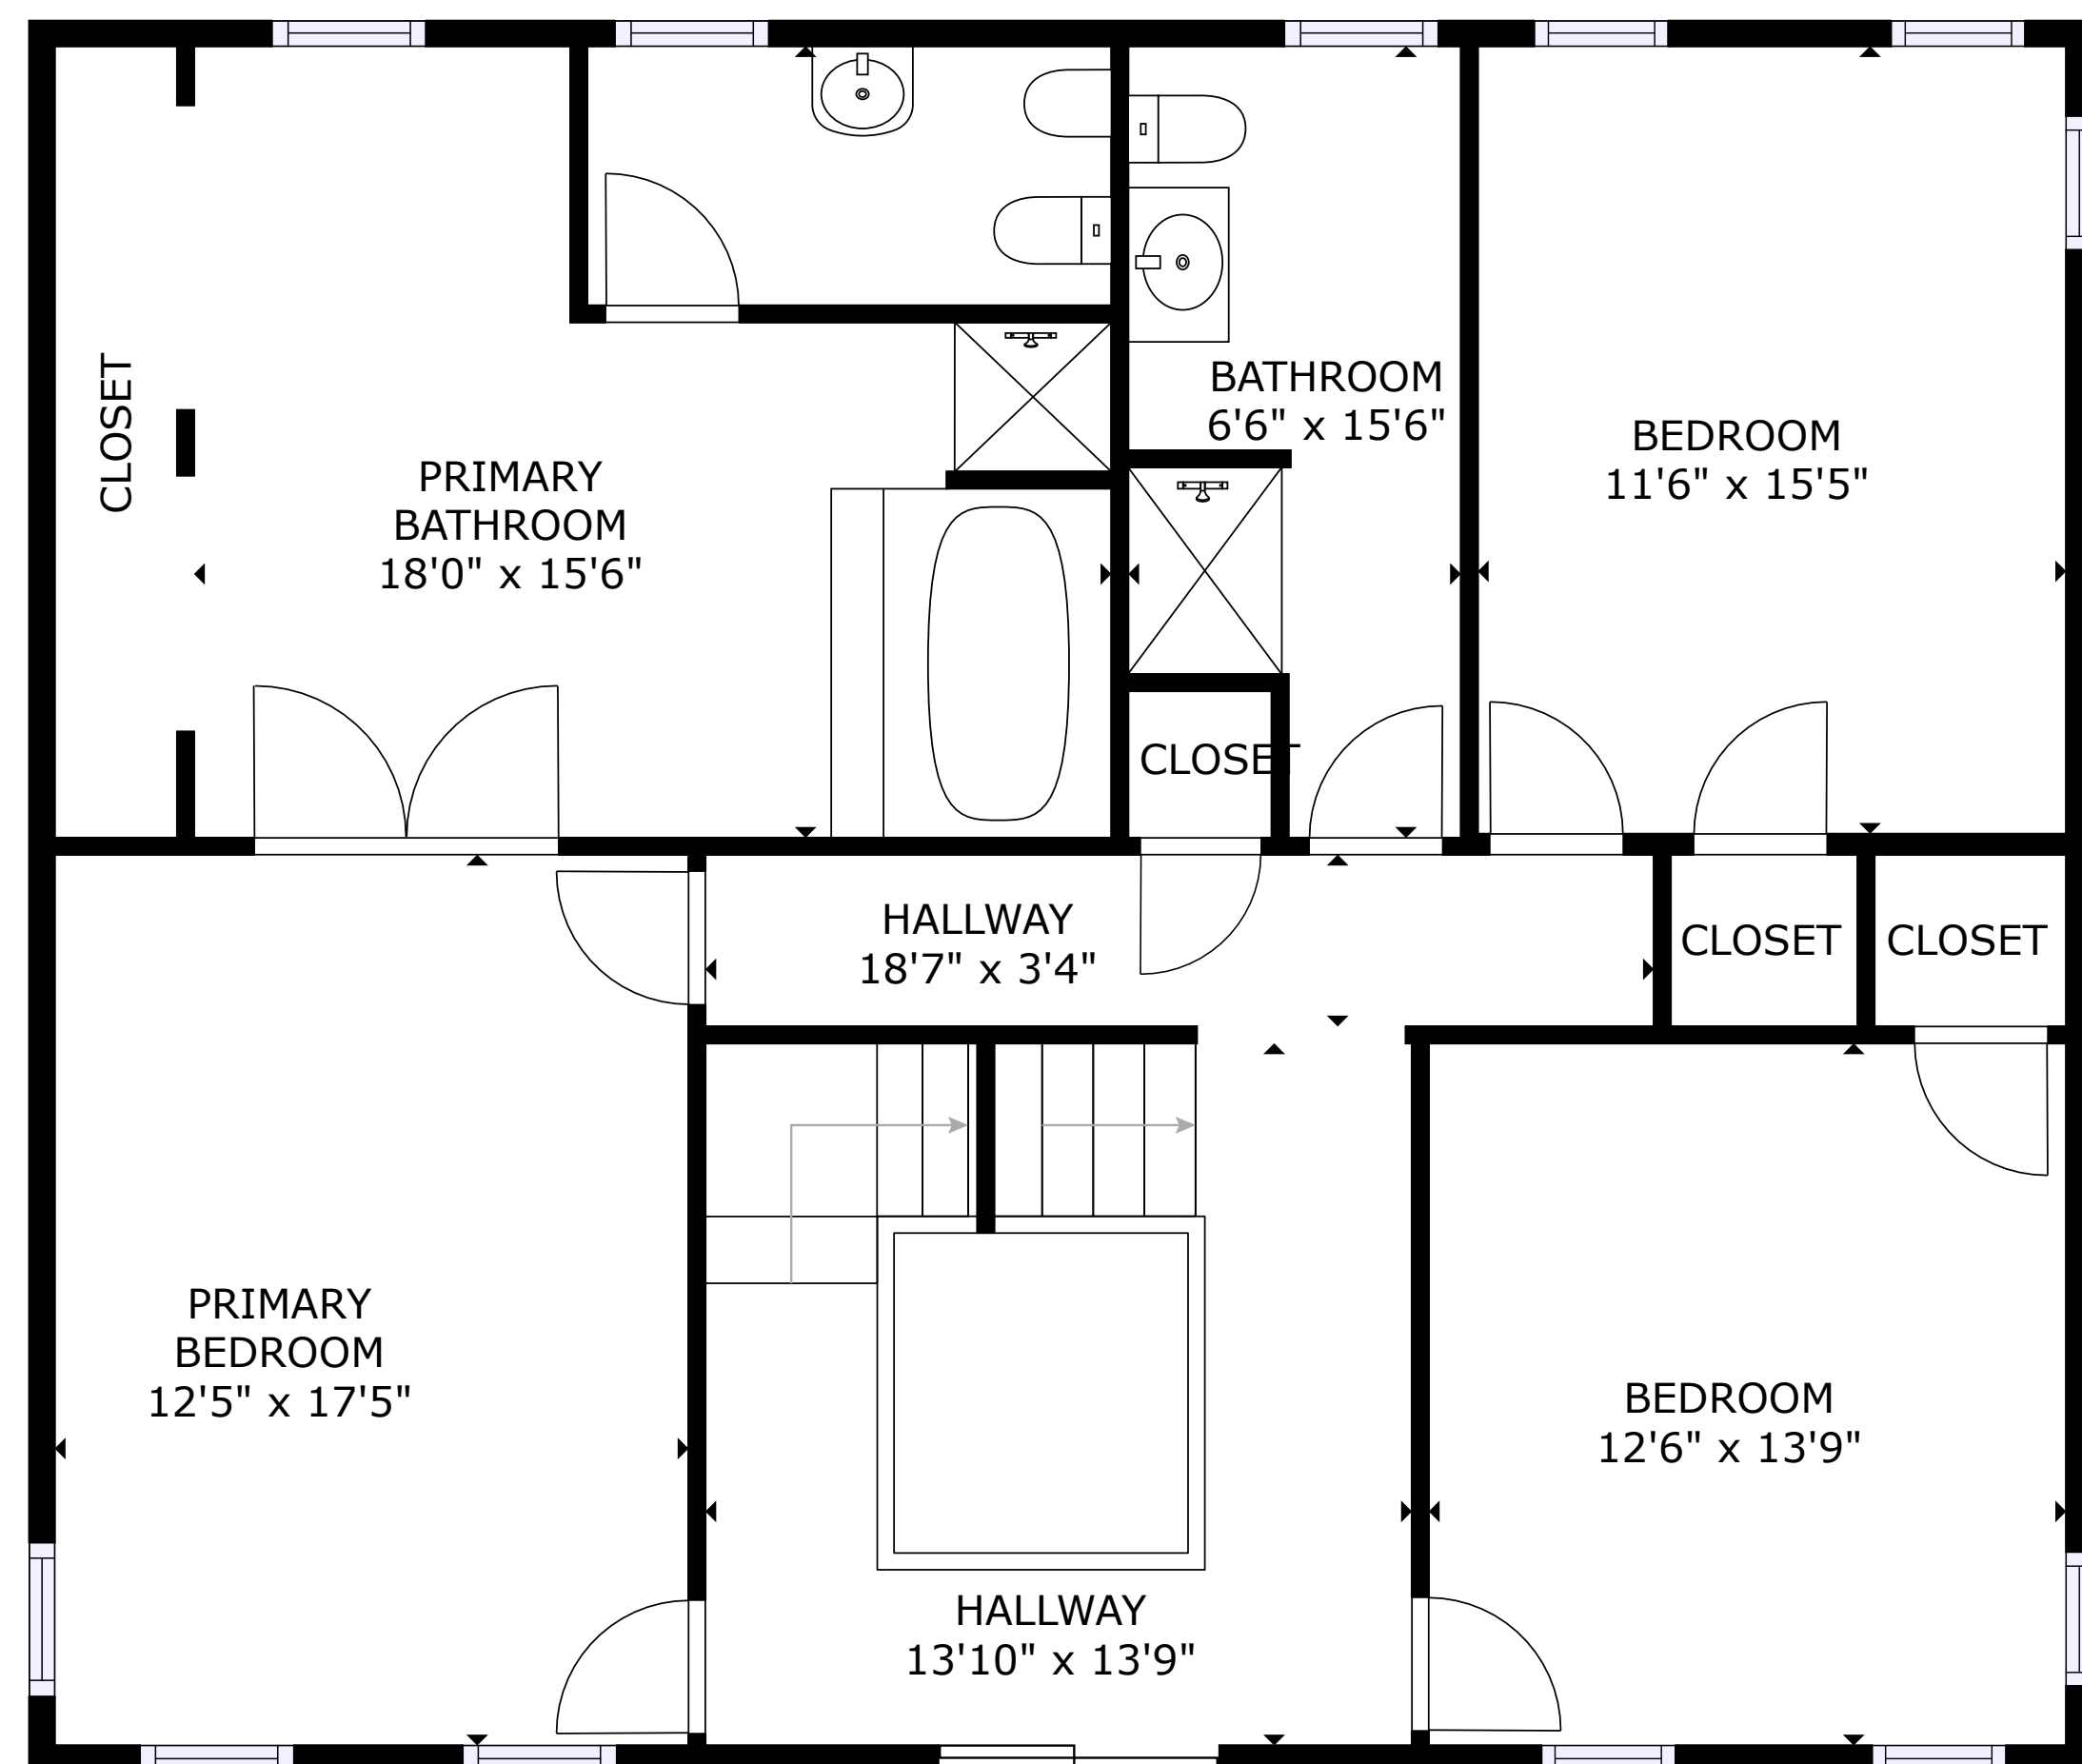

**20 Hayden DRIVE
Foxboro, MA**

FLOOR 2

FLOOR 3

Basement

FLOOR 1

GROSS INTERNAL AREA
Basement: 1,067 sq. ft, FLOOR 1: 2,497 sq. ft
FLOOR 2: 1,311 sq. ft, FLOOR 3: 998 sq. ft
TOTAL: 5,873 sq. ft

SIZES AND DIMENSIONS ARE APPROXIMATE, ACTUAL MAY VARY.