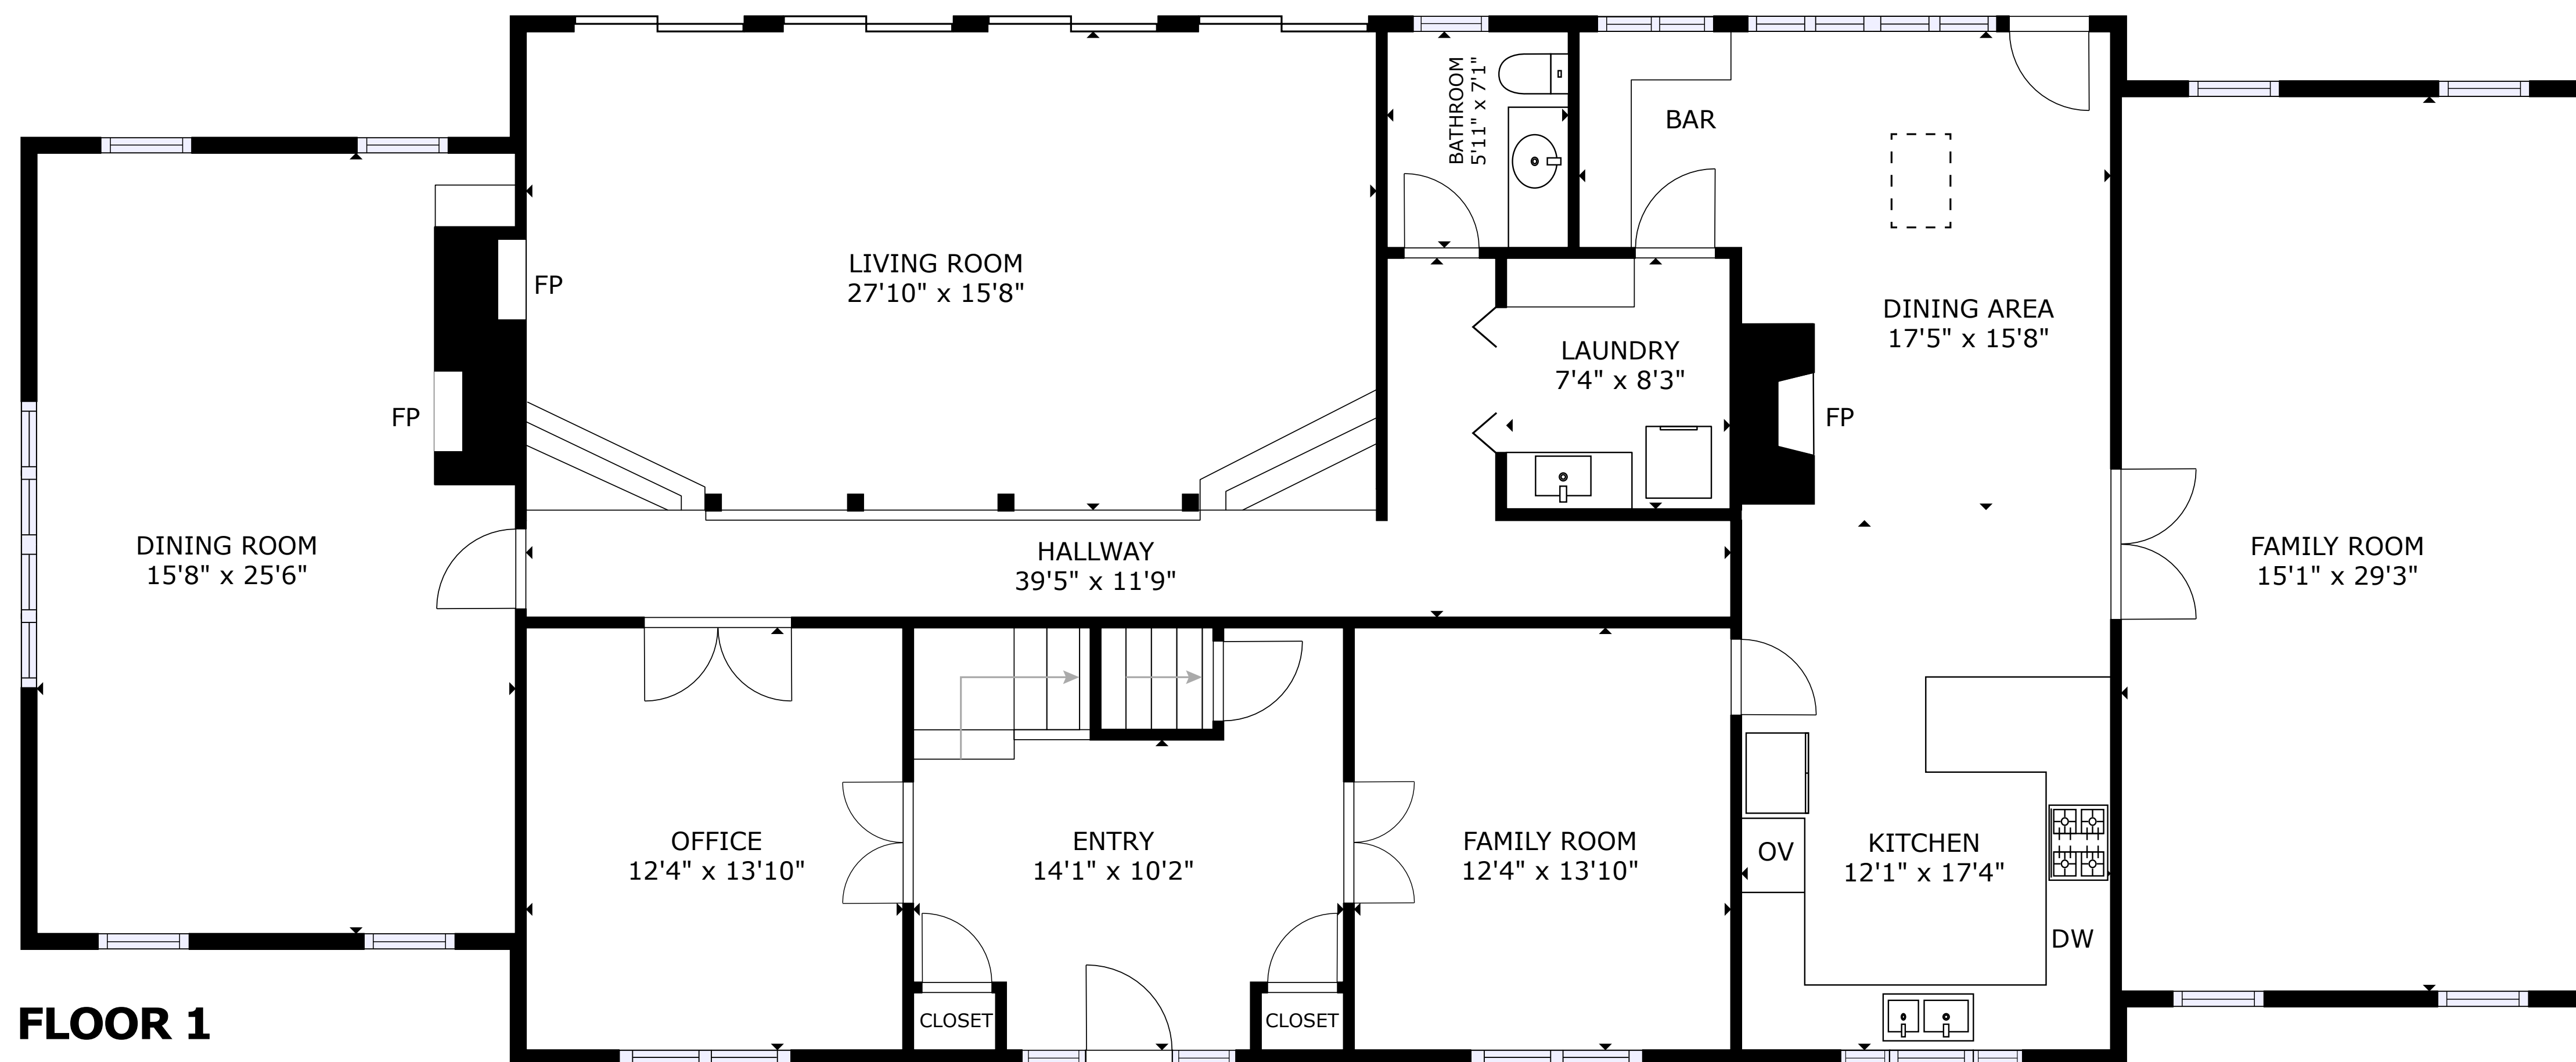

**20 Hayden DRIVE
Foxboro, MA**

FLOOR 2

FLOOR 3

Basement

FLOOR 1

GROSS INTERNAL AREA
Basement: 1,067 sq. ft, FLOOR 1: 2,497 sq. ft
FLOOR 2: 1,311 sq. ft, FLOOR 3: 998 sq. ft
TOTAL: 5,873 sq. ft

SIZES AND DIMENSIONS ARE APPROXIMATE, ACTUAL MAY VARY.