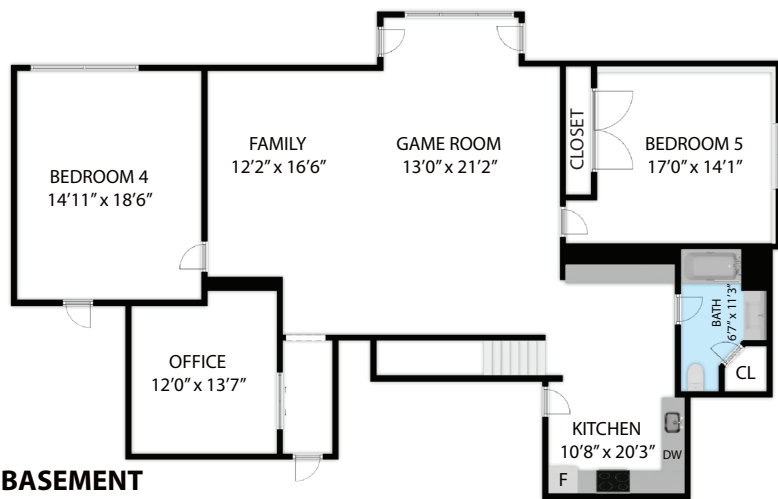

**FIRST FLOOR**

**BASEMENT**

6492 Revere Pass, DeForest 53532  
TOTAL APPROX. FLOOR AREA 4,254 SQ.FT

Whilst every attempt has been made to ensure the accuracy of the floor plan contained here, measurements of doors, windows, rooms and any other items are approximate and no responsibility is taken for any error, omission, or misstatement. This plan is for illustrative purposes only and should be used as such by any prospective purchaser.