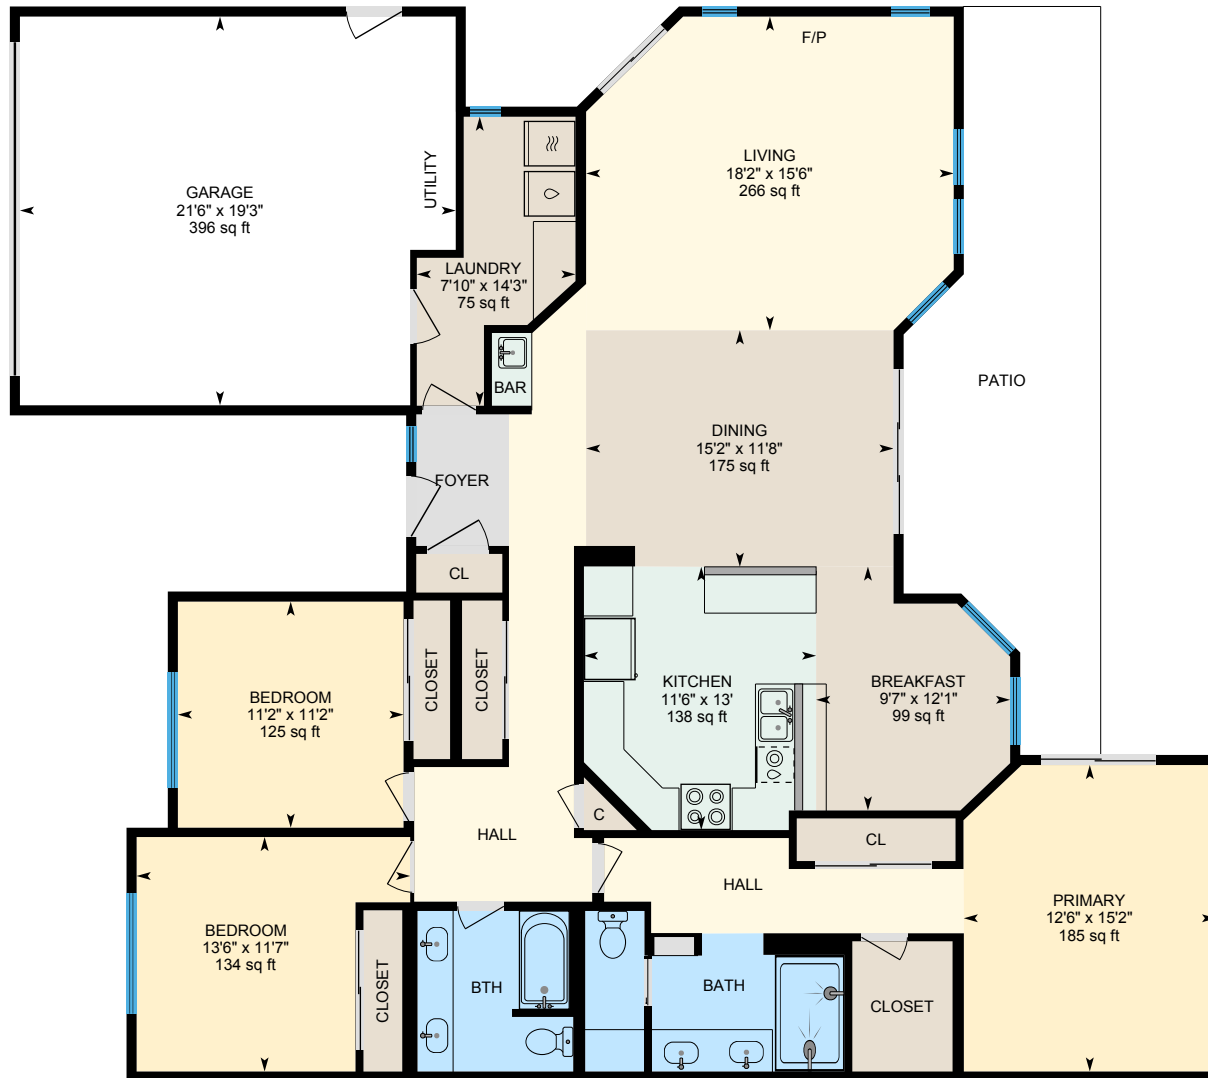

# 978 Swan Dr, Manteca, CA

Main Floor Finished Area 1886.72 sq ft  
Unfinished Area 429.48 sq ft

PREPARED: 2023/03/03