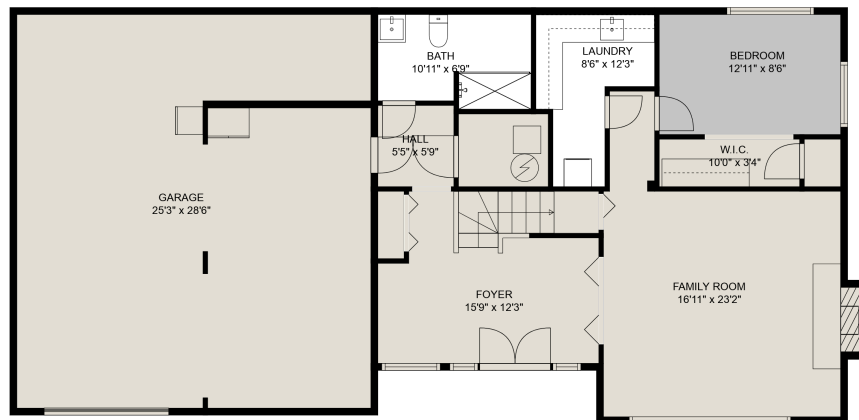

FLOOR 1

Estimated Areas:

Below Main: 955 sq. ft

Main Floor: 1268 sq. ft

Total: 2223 Sq. Ft