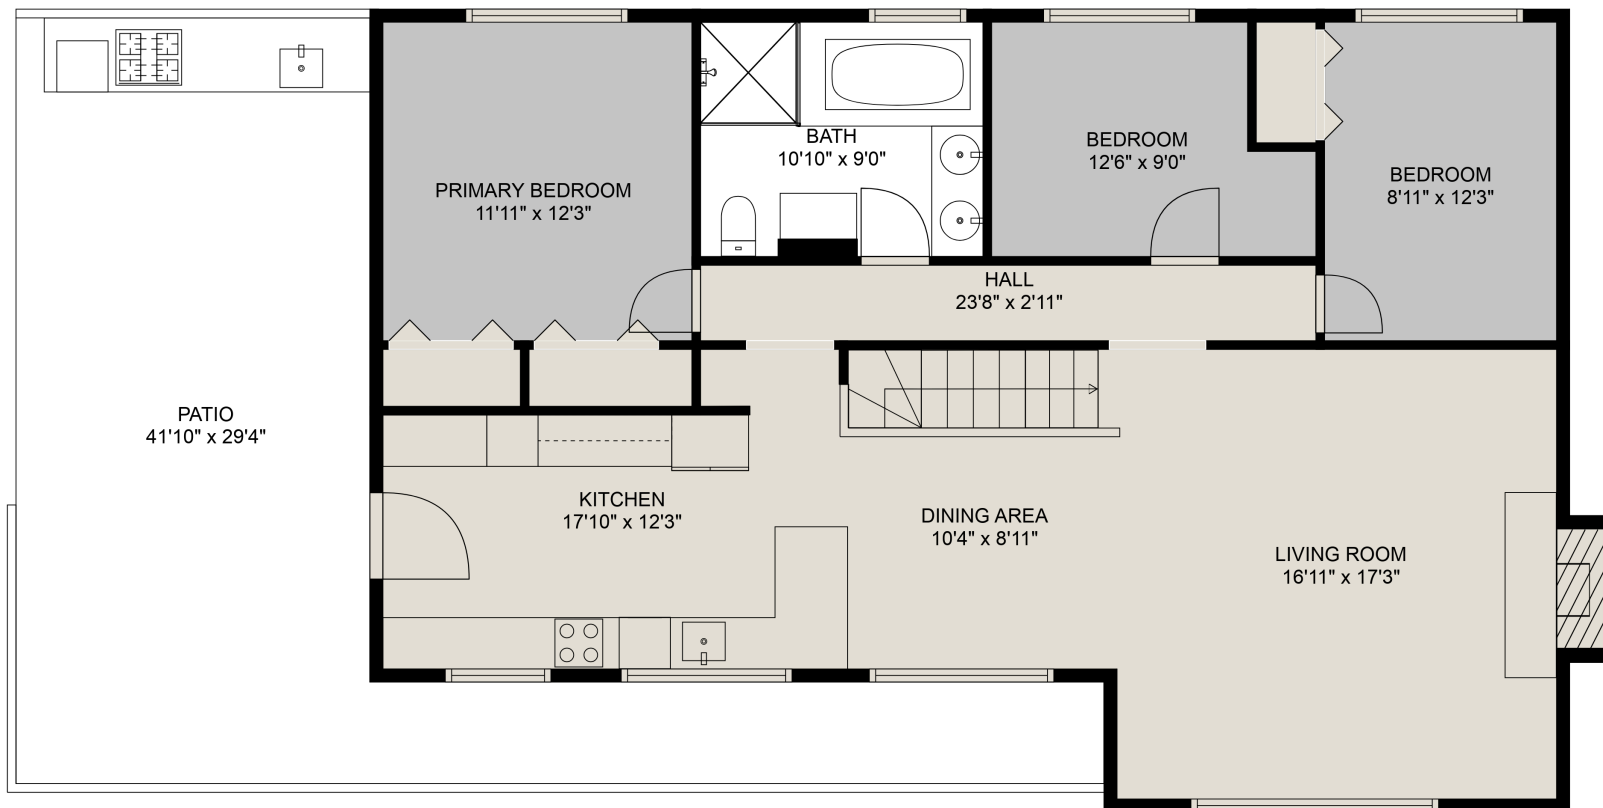

## Estimated Areas:

Below Main: 955 sq. ft

Main Floor: 1268 sq. ft

Total: 2223 Sq. Ft