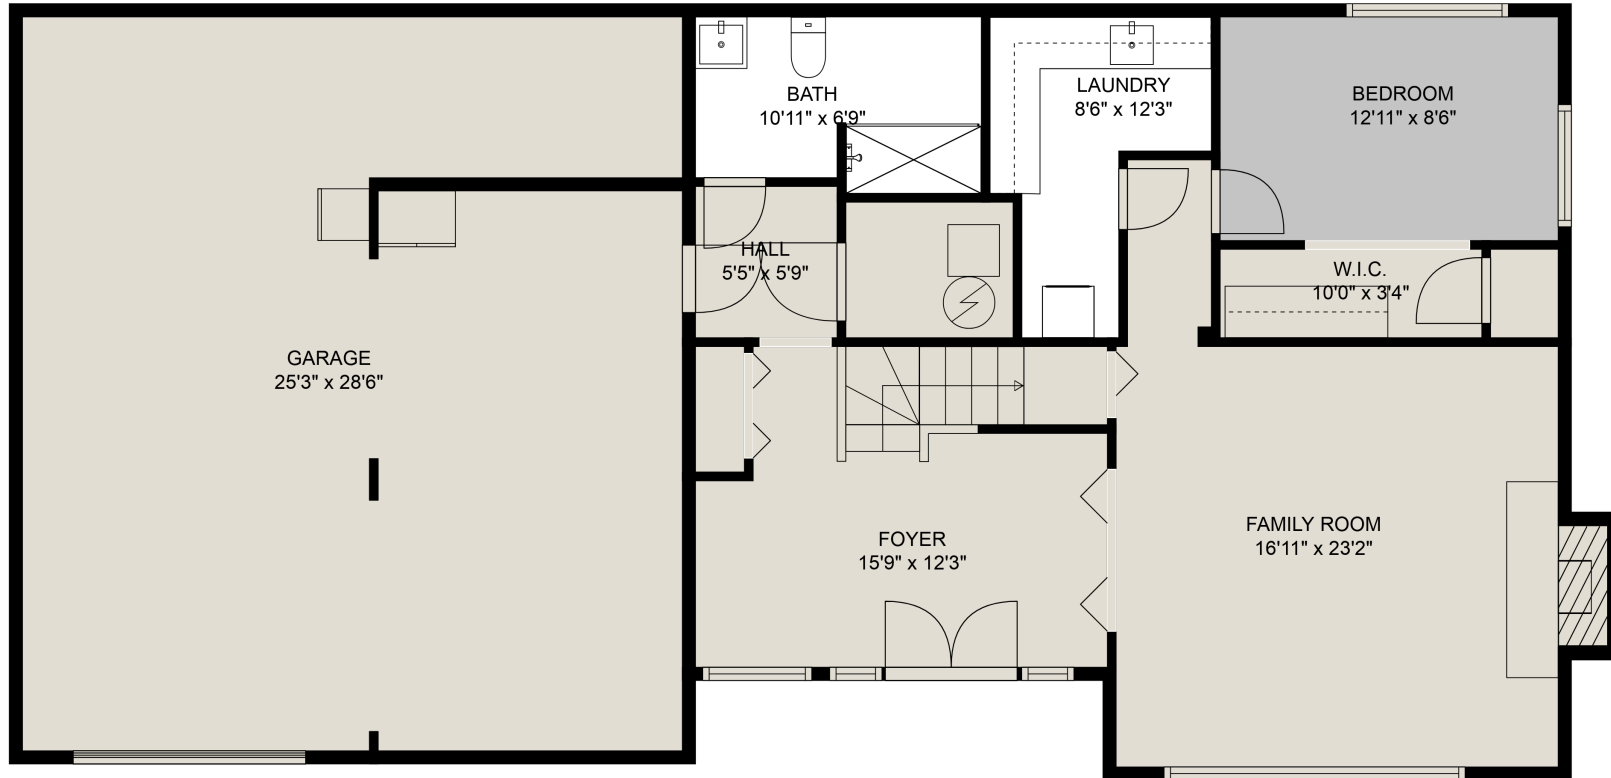

## Estimated Areas:

Below Main: 955 sq. ft

Main Floor: 1268 sq. ft

Total: 2223 Sq. Ft