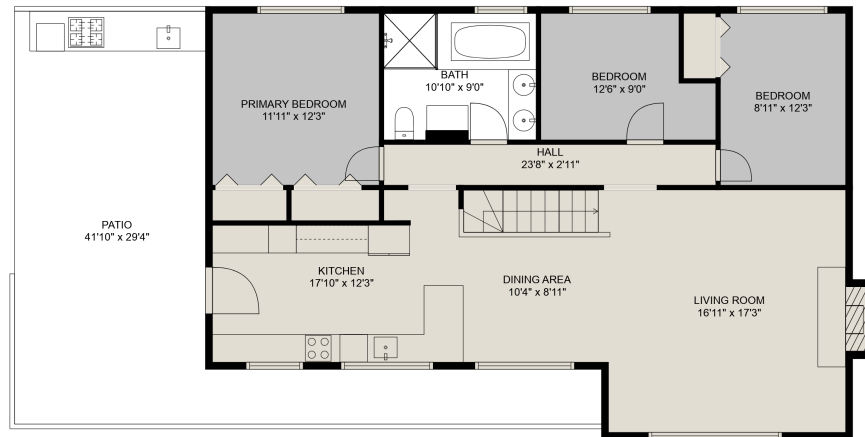

5530 Teskey Rd #6

Jeremiah Marko
(604)838-7884

jeremiah.marko@century21.ca

FLOOR 2