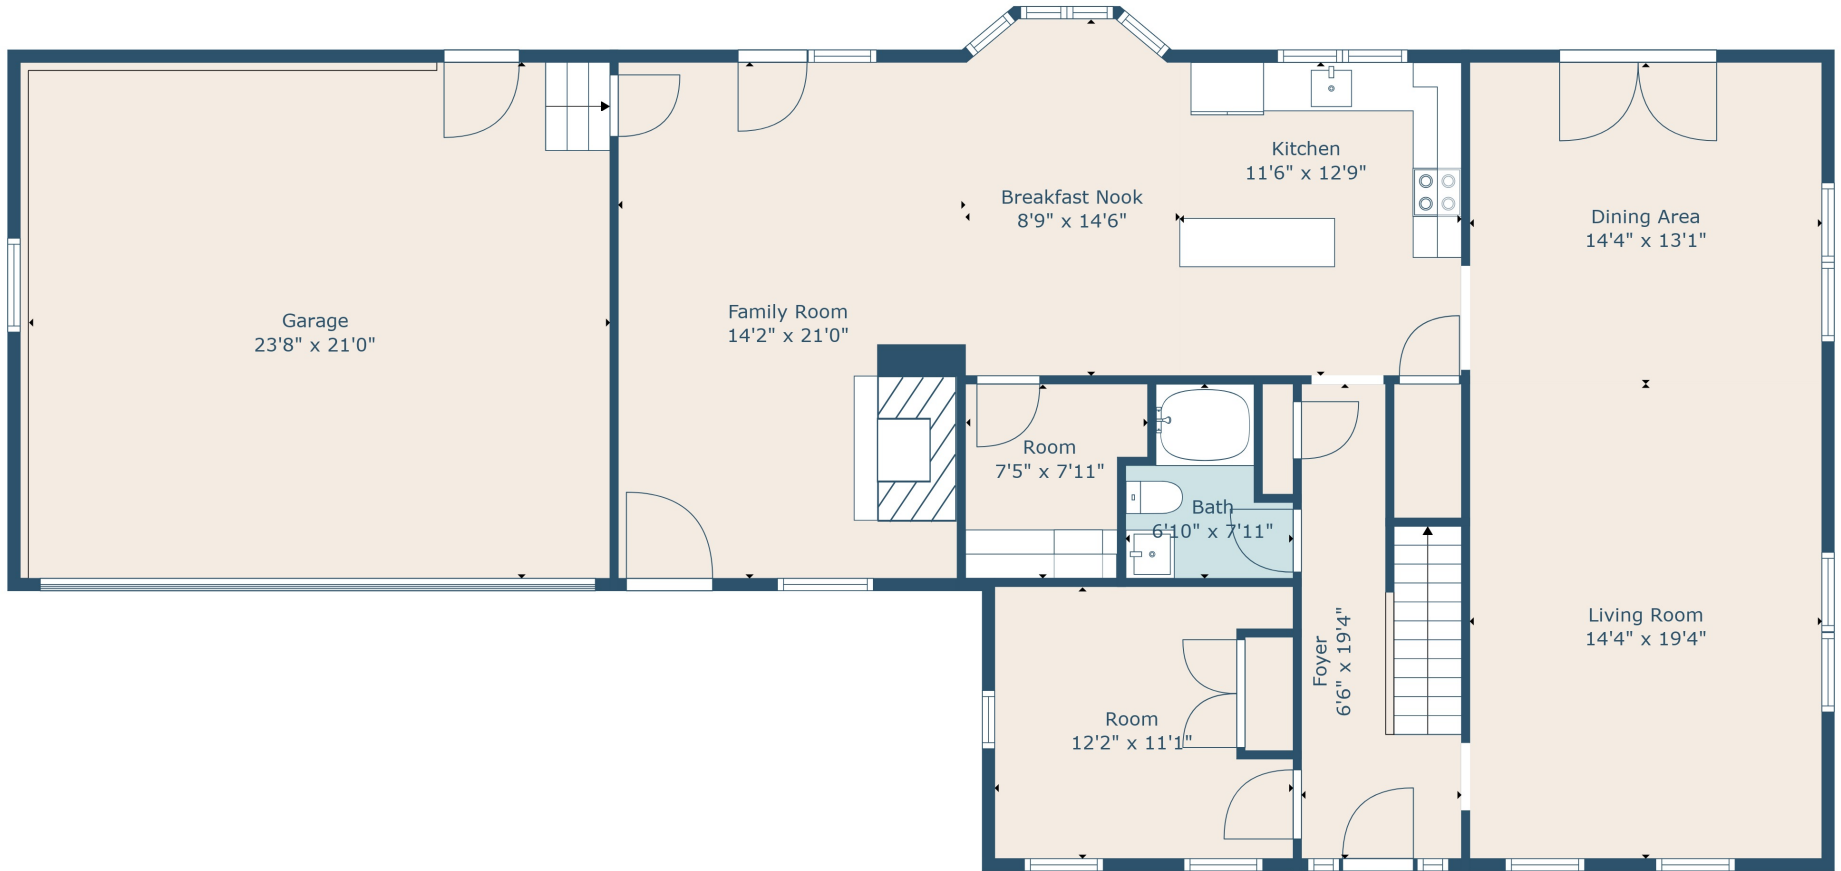

Floor 2

Floor 1

TOTAL: 2299 sq. ft
FLOOR 1: 1424 sq. ft, FLOOR 2: 875 sq. ft
EXCLUDED AREAS: GARAGE: 504 sq. ft

TOTAL: 2299 sq. ft
FLOOR 1: 1424 sq. ft, FLOOR 2: 875 sq. ft
EXCLUDED AREAS: GARAGE: 504 sq. ft

Measurements Are Calculated By Cubicasa Technology. Deemed Highly Reliable But Not Guaranteed.

TOTAL: 2299 sq. ft
 FLOOR 1: 1424 sq. ft, FLOOR 2: 875 sq. ft
 EXCLUDED AREAS: GARAGE: 504 sq. ft

Measurements Are Calculated By Cubicasa Technology. Deemed Highly Reliable But Not Guaranteed.