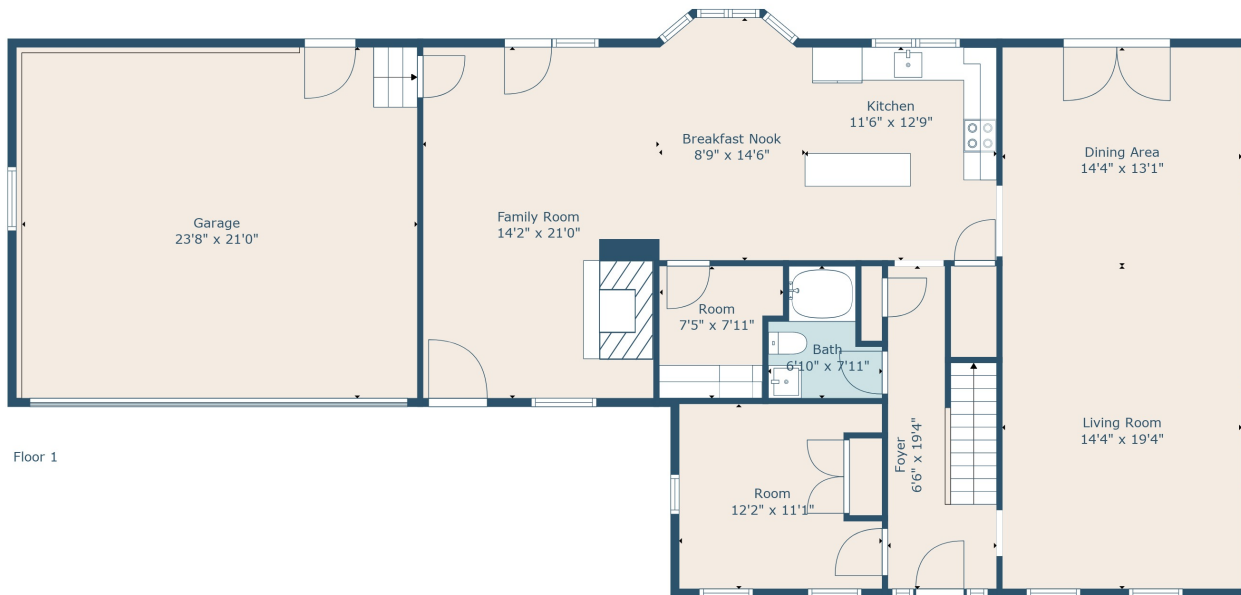

Floor 2

Floor 1

TOTAL: 2299 sq. ft
FLOOR 1: 1424 sq. ft, FLOOR 2: 875 sq. ft
EXCLUDED AREAS: GARAGE: 504 sq. ft

TOTAL: 2299 sq. ft
FLOOR 1: 1424 sq. ft, FLOOR 2: 875 sq. ft
EXCLUDED AREAS: GARAGE: 504 sq. ft

Measurements Are Calculated By Cubicasa Technology. Deemed Highly Reliable But Not Guaranteed.

TOTAL: 2299 sq. ft
 FLOOR 1: 1424 sq. ft, FLOOR 2: 875 sq. ft
 EXCLUDED AREAS: GARAGE: 504 sq. ft

Measurements Are Calculated By Cubicasa Technology. Deemed Highly Reliable But Not Guaranteed.