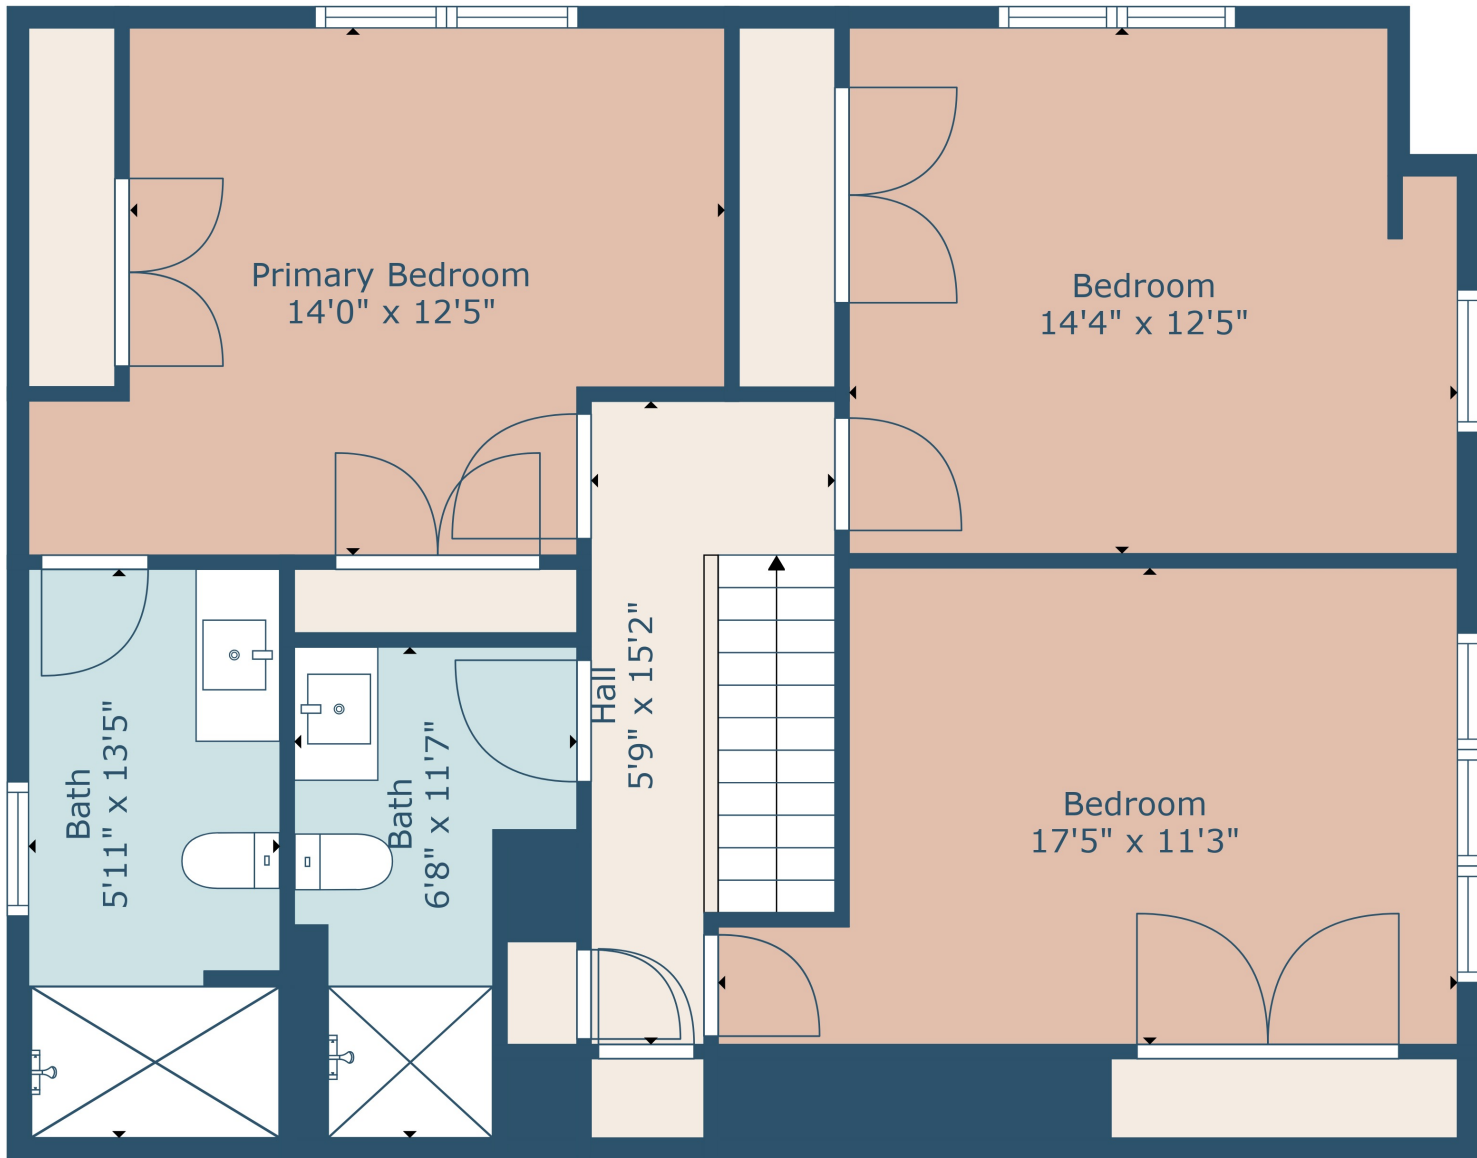

Floor 2

Floor 1

TOTAL: 2299 sq. ft
FLOOR 1: 1424 sq. ft, FLOOR 2: 875 sq. ft
EXCLUDED AREAS: GARAGE: 504 sq. ft

TOTAL: 2299 sq. ft
FLOOR 1: 1424 sq. ft, FLOOR 2: 875 sq. ft
EXCLUDED AREAS: GARAGE: 504 sq. ft

Measurements Are Calculated By Cubicasa Technology. Deemed Highly Reliable But Not Guaranteed.

TOTAL: 2299 sq. ft
 FLOOR 1: 1424 sq. ft, FLOOR 2: 875 sq. ft
 EXCLUDED AREAS: GARAGE: 504 sq. ft

Measurements Are Calculated By Cubicasa Technology. Deemed Highly Reliable But Not Guaranteed.