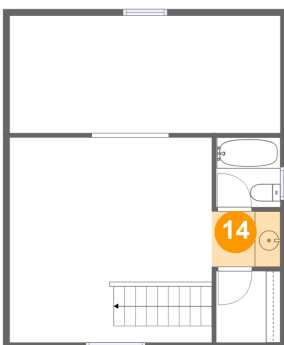

14 Floor 2 - Bath

Dimensions: 5'4" x 4'4"
Area: 23 sq. ft
Counted as living area: Yes

Heated: Yes
Finished: Yes
Enclosed: Yes
Contiguous: Yes
Permitted: Yes
Wet space: Yes
Addition: No
Conversion: No