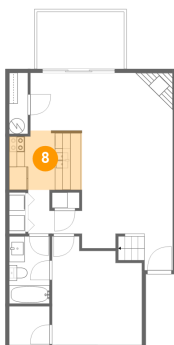

8 Floor 1 - Kitchen

Dimensions: 9'4" x 7'7"
Area: 69 sq. ft
Counted as living area: Yes

Heated: Yes
Finished: Yes
Enclosed: Yes
Contiguous: Yes
Permitted: Yes
Wet space: No
Addition: No
Conversion: No