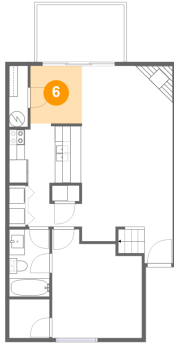

3369 Forest Court, Cave Spring, Roanoke, Roanoke County, Virginia, United States, 24018

6 Floor 1 - Dining Room

Dimensions: 6'7" x 7'5"
Area: 49 sq. ft
Counted as living area: Yes

Heated: Yes
Finished: Yes
Enclosed: Yes
Contiguous: Yes
Permitted: Yes
Wet space: No
Addition: No
Conversion: No