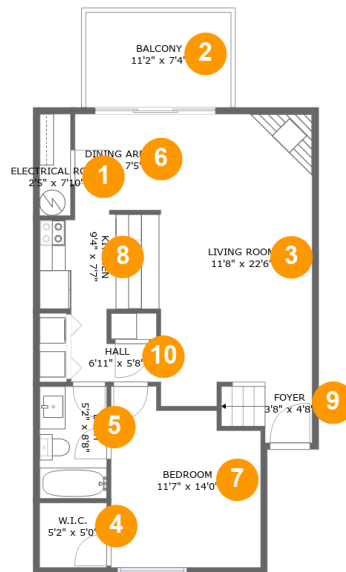

3369 Forest Court, Cave Spring, Roanoke, Roanoke County, Virginia, United States, 24018

Room dimensions

Floor 1

Total sqft: 781 Living area: 680

#		Dimensions	sqft	Counted as living area
1	Room	2'5" x 7'10"	19 sq. ft	No
2	Outdoor	11'2" x 7'4"	82 sq. ft	No
3	Living Room	11'8" x 22'6"	249 sq. ft	Yes
4	Cl	5'2" x 5'0"	26 sq. ft	Yes
5	Bath	5'2" x 8'8"	45 sq. ft	Yes
6	Dining Room	6'7" x 7'5"	49 sq. ft	Yes
7	Bedroom	11'7" x 14'0"	141 sq. ft	Yes
8	Kitchen	9'4" x 7'7"	69 sq. ft	Yes
9	Entry	3'8" x 4'8"	28 sq. ft	Yes
10	Hall	6'11" x 5'8"	28 sq. ft	Yes