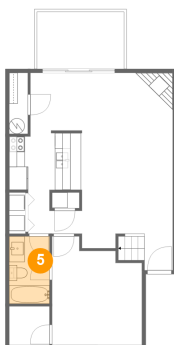

5 Floor 1 - Bath

Dimensions: 5'2" x 8'8"
Area: 45 sq. ft
Counted as living area: Yes

Heated: Yes
Finished: Yes
Enclosed: Yes
Contiguous: Yes
Permitted: Yes
Wet space: Yes
Addition: No
Conversion: No