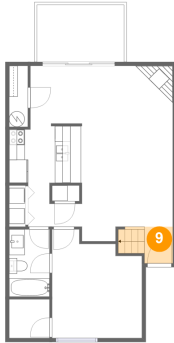

3369 Forest Court, Cave Spring, Roanoke, Roanoke County, Virginia, United States, 24018

9 Floor 1 - Entry

Dimensions: 3'8" x 4'8"
Area: 28 sq. ft
Counted as living area: Yes

Heated: Yes
Finished: Yes
Enclosed: Yes
Contiguous: Yes
Permitted: Yes
Wet space: No
Addition: No
Conversion: No