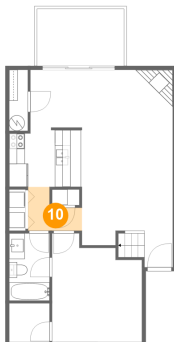

10 Floor 1 - Hall

Dimensions: 6'11" x 5'8"
Area: 28 sq. ft
Counted as living area: Yes

Heated: Yes
Finished: Yes
Enclosed: Yes
Contiguous: Yes
Permitted: Yes
Wet space: No
Addition: No
Conversion: No