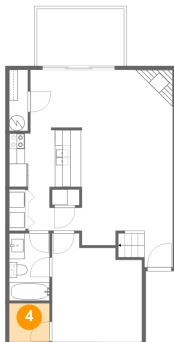

4 Floor 1 - Cl

Dimensions: 5'2" x 5'0"
Area: 26 sq. ft
Counted as living area: Yes

Heated: Yes
Finished: Yes
Enclosed: Yes
Contiguous: Yes
Permitted: Yes
Wet space: No
Addition: No
Conversion: No