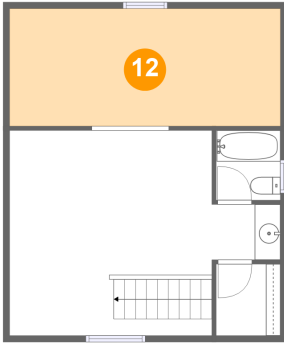

3369 Forest Court, Cave Spring, Roanoke, Roanoke County, Virginia, United States, 24018

12 Floor 2 - Open To Below

Dimensions: 21'0" x 9'1"
Area: 192 sq. ft
Counted as living area: No

Heated: No
Finished: No
Enclosed: No
Contiguous: Yes
Permitted: No
Wet space: No
Addition: No
Conversion: No