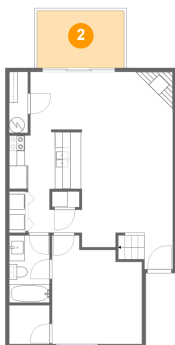

2 Floor 1 - Outdoor

Dimensions: 11'2" x 7'4"
Area: 82 sq. ft
Counted as living area: No

Heated: No
Finished: Yes
Enclosed: No
Contiguous: Yes
Permitted: Yes
Wet space: No
Addition: No
Conversion: No