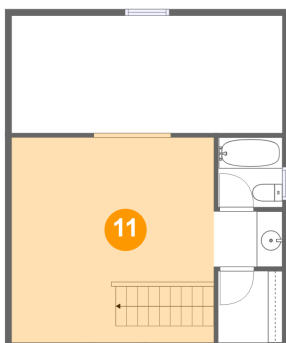

11 Floor 2 - Bedroom

Dimensions: 15'9" x 15'11"
Area: 252 sq. ft
Counted as living area: Yes

Heated: Yes
Finished: Yes
Enclosed: Yes
Contiguous: Yes
Permitted: Yes
Wet space: No
Addition: No
Conversion: No