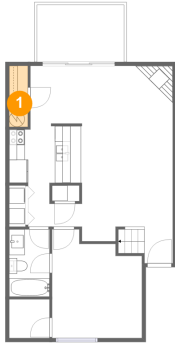

## 1 Floor 1 - Room

Dimensions: 2'5" x 7'10"  
Area: 19 sq. ft  
Counted as living area: No

Heated: No  
Finished: No  
Enclosed: Yes  
Contiguous: Yes  
Permitted: Yes  
Wet space: No  
Addition: No  
Conversion: No