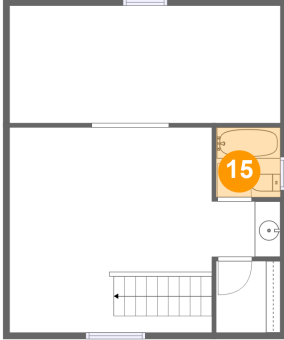

## 14 Floor 2 - Bath

Dimensions: 5'4" x 4'4"  
Area: 23 sq. ft  
Counted as living area: Yes

Heated: Yes  
Finished: Yes  
Enclosed: Yes  
Contiguous: Yes  
Permitted: Yes  
Wet space: Yes  
Addition: No  
Conversion: No

**3369 Forest Court, Cave Spring, Roanoke, Roanoke  
County, Virginia, United States, 24018**

**15 Floor 2 - Bath**

Dimensions: 5'0" x 5'5"  
Area: 27 sq. ft  
Counted as living area: Yes

Heated: Yes  
Finished: Yes  
Enclosed: Yes  
Contiguous: Yes  
Permitted: Yes  
Wet space: Yes  
Addition: No  
Conversion: No