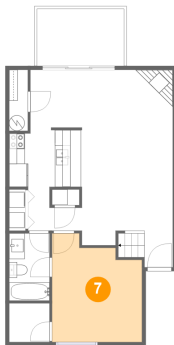

7 Floor 1 - Bedroom

Dimensions: 11'7" x 14'0"
Area: 141 sq. ft
Counted as living area: Yes

Heated: Yes
Finished: Yes
Enclosed: Yes
Contiguous: Yes
Permitted: Yes
Wet space: No
Addition: No
Conversion: No