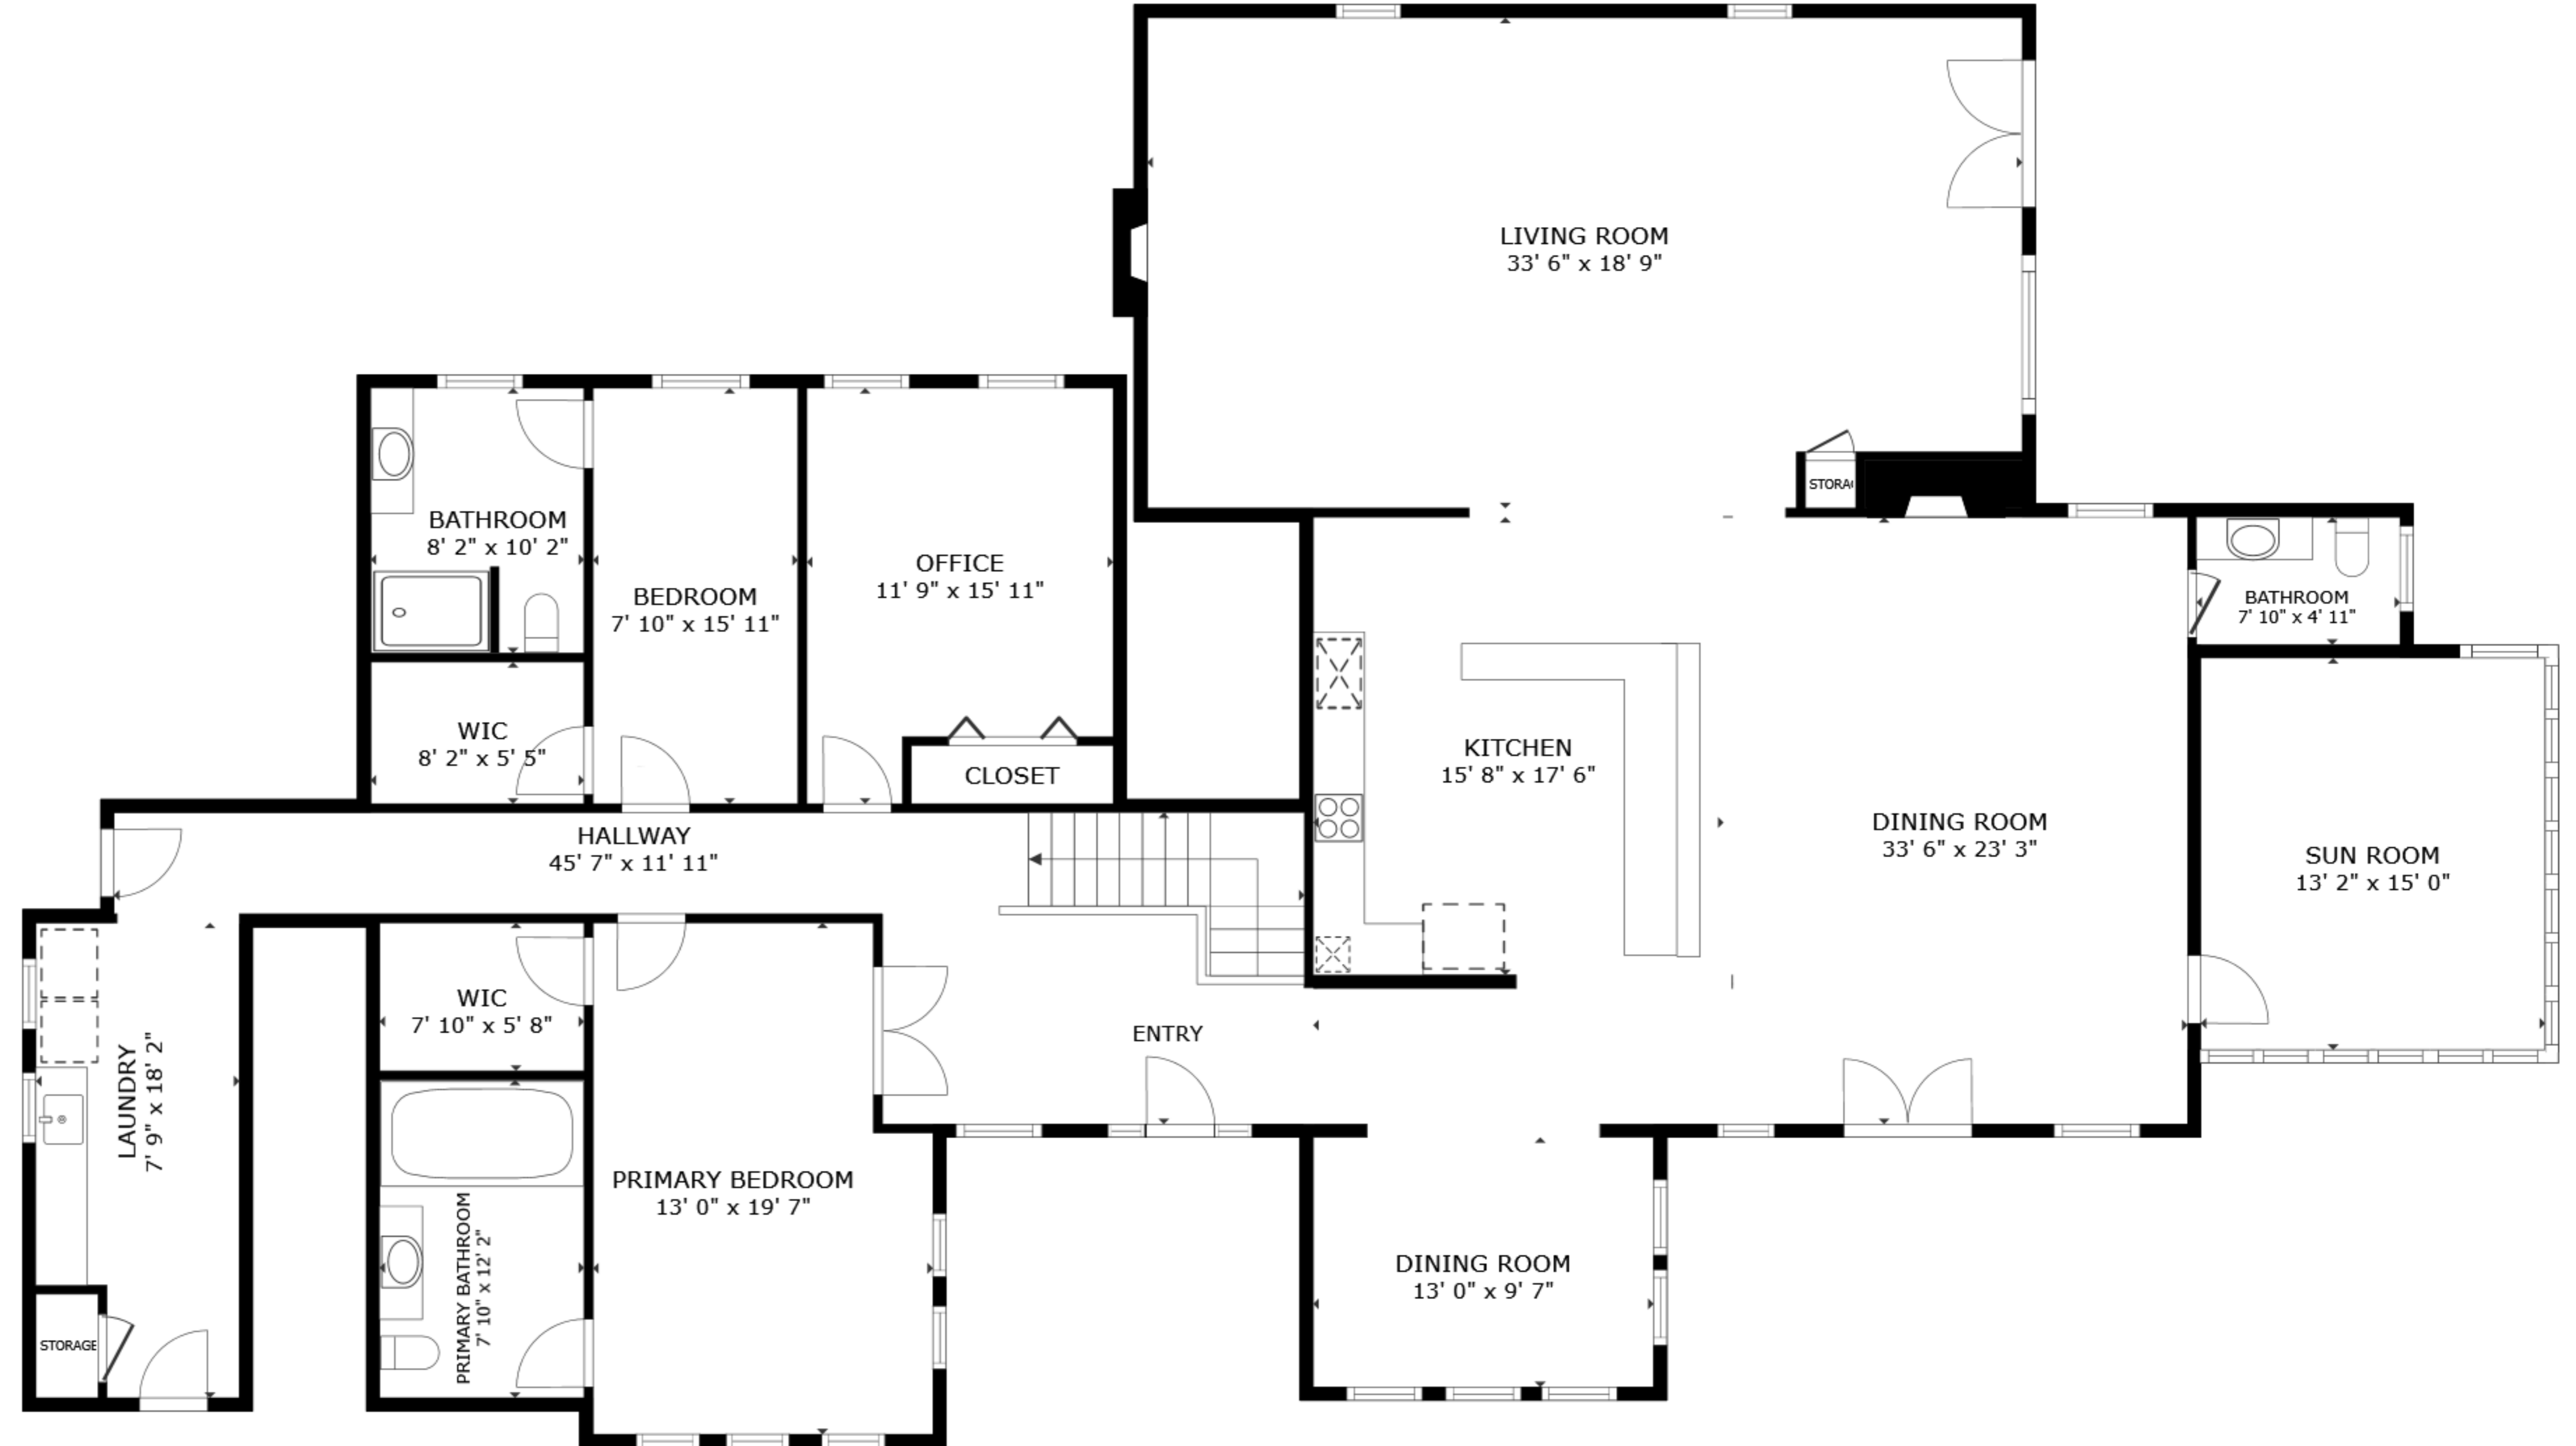

FLOOR 1

FLOOR 2

GROSS INTERNAL AREA
 FLOOR 1 1,508 sq.ft. FLOOR 2 2,981 sq.ft.
 EXCLUDED AREAS : DINING ROOM 125 sq.ft.
 TOTAL : 4,488 sq.ft.

SIZES AND DIMENSIONS ARE APPROXIMATE, ACTUAL MAY VARY.