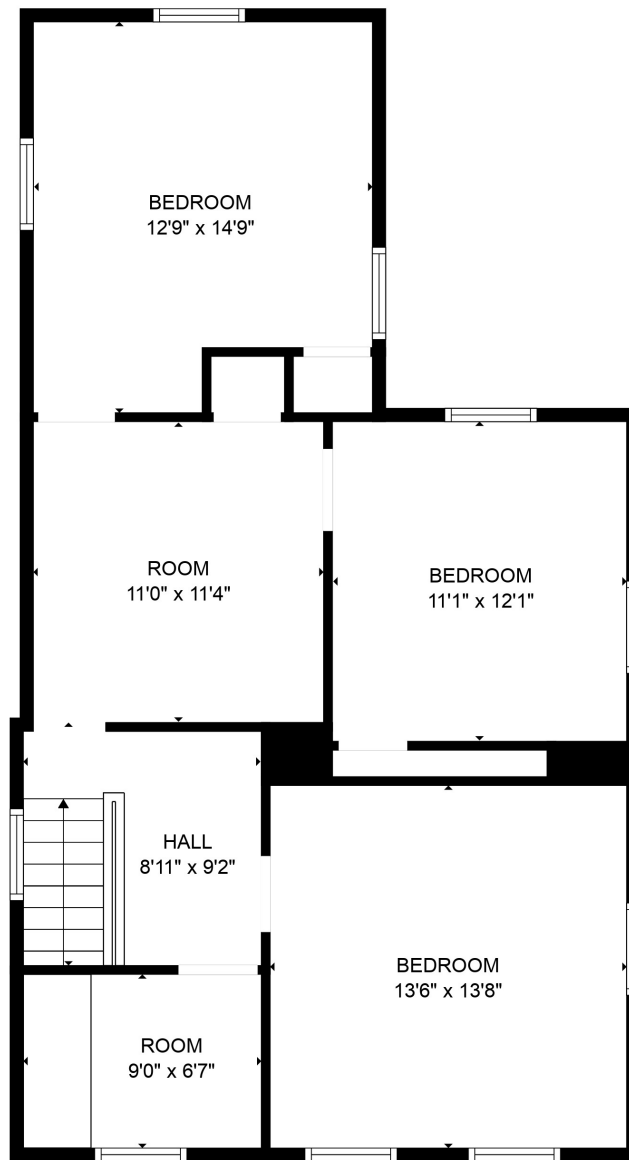

GROSS INTERNAL AREA
 FLOOR 1: 1107 sq. ft, FLOOR 2: 814 sq. ft
 EXCLUDED AREAS: GARAGE: 653 sq. ft
 TOTAL: 1921 sq. ft

MEASUREMENTS ARE CALCULATED BY CUBICASA TECHNOLOGY. DEEMED HIGHLY RELIABLE BUT NOT GUARANTEED.

GROSS INTERNAL AREA
FLOOR 1: 1107 sq. ft, FLOOR 2: 814 sq. ft
EXCLUDED AREAS: GARAGE: 653 sq. ft
TOTAL: 1921 sq. ft

MEASUREMENTS ARE CALCULATED BY CUBICASA TECHNOLOGY, DEEMED HIGHLY RELIABLE BUT NOT GUARANTEED.