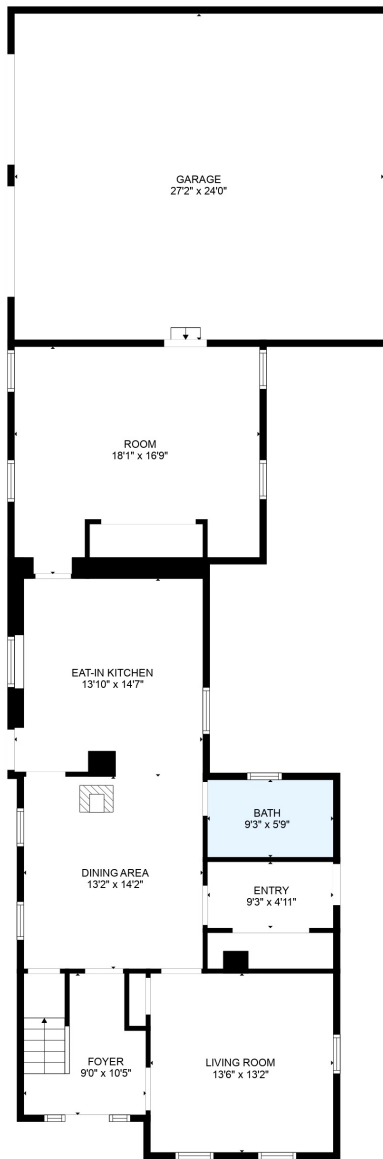

GROSS INTERNAL AREA
 FLOOR 1: 1107 sq. ft, FLOOR 2: 814 sq. ft
 EXCLUDED AREAS: GARAGE: 653 sq. ft
 TOTAL: 1921 sq. ft

MEASUREMENTS ARE CALCULATED BY CUBICASA TECHNOLOGY. DEEMED HIGHLY RELIABLE BUT NOT GUARANTEED.

GROSS INTERNAL AREA
FLOOR 1: 1107 sq. ft, FLOOR 2: 814 sq. ft
EXCLUDED AREAS: GARAGE: 653 sq. ft
TOTAL: 1921 sq. ft

MEASUREMENTS ARE CALCULATED BY CUBICASA TECHNOLOGY, DEEMED HIGHLY RELIABLE BUT NOT GUARANTEED.