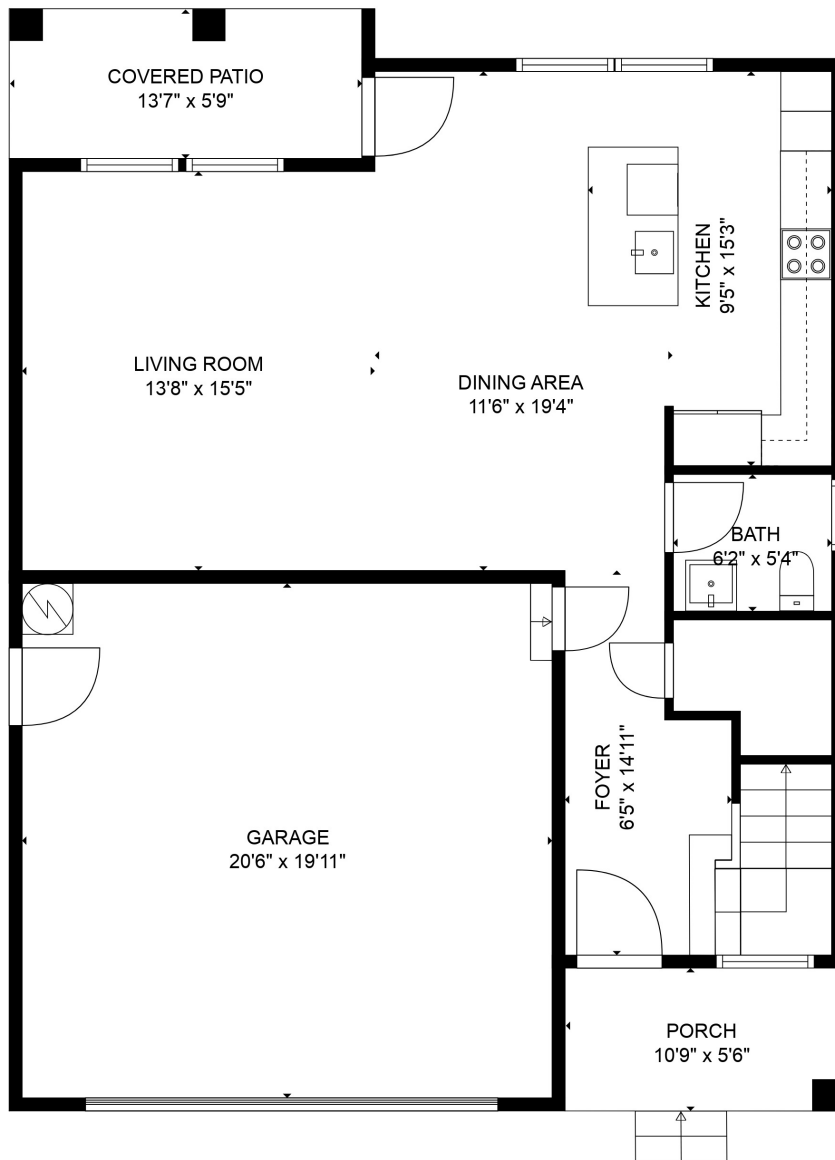

FLOOR 1

FLOOR 2

TOTAL: 1586 sq. ft
 FLOOR 1: 706 sq. ft, FLOOR 2: 880 sq. ft
 EXCLUDED AREAS: GARAGE: 408 sq. ft, PORCH: 60 sq. ft, COVERED PATIO: 79 sq. ft

SIZES AND DIMENSIONS ARE APPROXIMATE, ACTUAL MAY VARY.

TOTAL: 1586 sq. ft

FLOOR 1: 706 sq. ft, FLOOR 2: 880 sq. ft

EXCLUDED AREAS: GARAGE: 408 sq. ft, PORCH: 60 sq. ft, COVERED PATIO: 79 sq. ft

SIZES AND DIMENSIONS ARE APPROXIMATE, ACTUAL MAY VARY.

TOTAL: 1586 sq. ft

FLOOR 1: 706 sq. ft, FLOOR 2: 880 sq. ft

EXCLUDED AREAS: GARAGE: 408 sq. ft, PORCH: 60 sq. ft, COVERED PATIO: 79 sq. ft

SIZES AND DIMENSIONS ARE APPROXIMATE, ACTUAL MAY VARY.