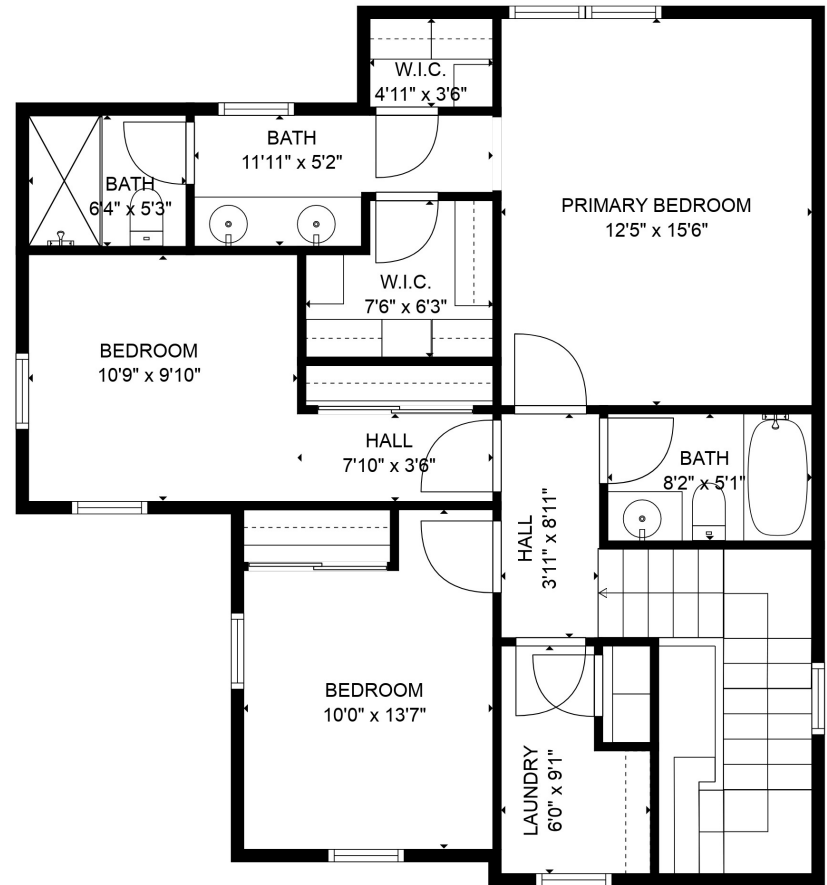

FLOOR 1

FLOOR 2

TOTAL: 1586 sq. ft
 FLOOR 1: 706 sq. ft, FLOOR 2: 880 sq. ft
 EXCLUDED AREAS: GARAGE: 408 sq. ft, PORCH: 60 sq. ft, COVERED PATIO: 79 sq. ft

SIZES AND DIMENSIONS ARE APPROXIMATE, ACTUAL MAY VARY.

TOTAL: 1586 sq. ft

FLOOR 1: 706 sq. ft, FLOOR 2: 880 sq. ft

EXCLUDED AREAS: GARAGE: 408 sq. ft, PORCH: 60 sq. ft, COVERED PATIO: 79 sq. ft

SIZES AND DIMENSIONS ARE APPROXIMATE, ACTUAL MAY VARY.

TOTAL: 1586 sq. ft

FLOOR 1: 706 sq. ft, FLOOR 2: 880 sq. ft

EXCLUDED AREAS: GARAGE: 408 sq. ft, PORCH: 60 sq. ft, COVERED PATIO: 79 sq. ft

SIZES AND DIMENSIONS ARE APPROXIMATE, ACTUAL MAY VARY.