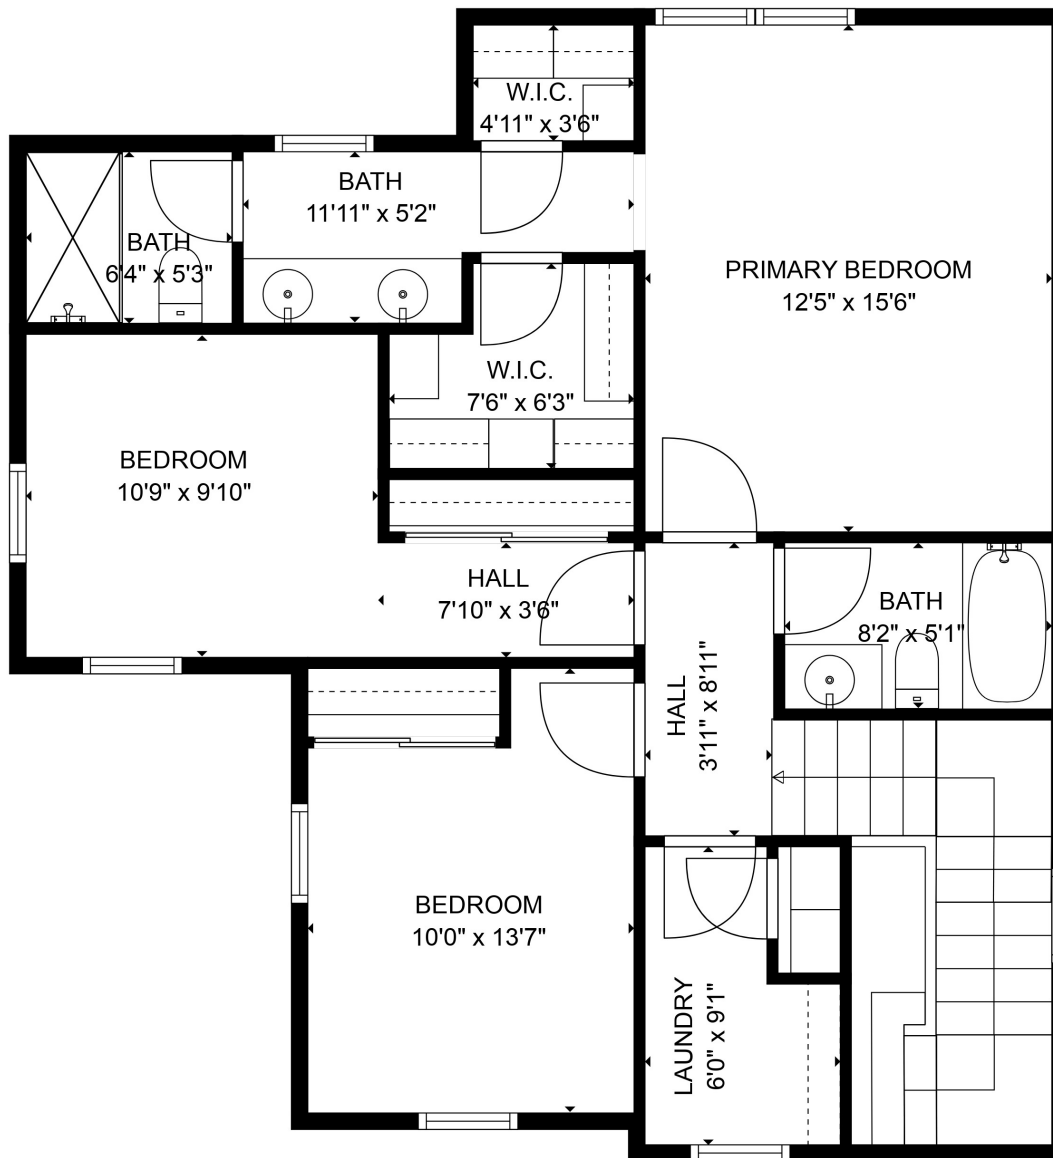

FLOOR 1

FLOOR 2

TOTAL: 1586 sq. ft
 FLOOR 1: 706 sq. ft, FLOOR 2: 880 sq. ft
 EXCLUDED AREAS: GARAGE: 408 sq. ft, PORCH: 60 sq. ft, COVERED PATIO: 79 sq. ft

SIZES AND DIMENSIONS ARE APPROXIMATE, ACTUAL MAY VARY.

TOTAL: 1586 sq. ft

FLOOR 1: 706 sq. ft, FLOOR 2: 880 sq. ft

EXCLUDED AREAS: GARAGE: 408 sq. ft, PORCH: 60 sq. ft, COVERED PATIO: 79 sq. ft

SIZES AND DIMENSIONS ARE APPROXIMATE, ACTUAL MAY VARY.

TOTAL: 1586 sq. ft

FLOOR 1: 706 sq. ft, FLOOR 2: 880 sq. ft

EXCLUDED AREAS: GARAGE: 408 sq. ft, PORCH: 60 sq. ft, COVERED PATIO: 79 sq. ft

SIZES AND DIMENSIONS ARE APPROXIMATE, ACTUAL MAY VARY.