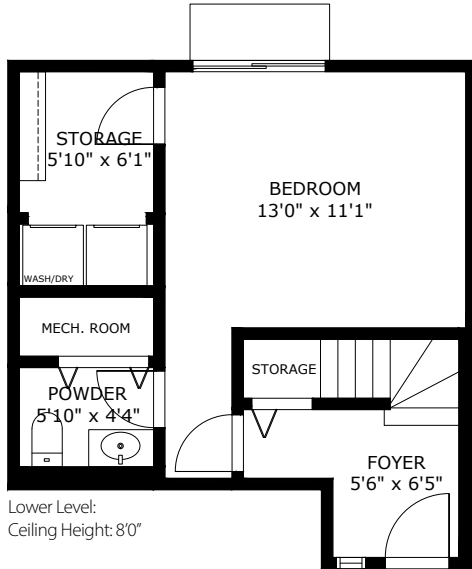

18-3384 Coast Meridian Rd

Port Coquitlam, BC V3B 3N5

Lower Level: 390 SQ.FT.
Main Level: 530 SQ.FT.
Upper Level: 530 SQ.FT.
Total Area 1,450 SQ.FT.

4

3

1,450

Lower Level:
Ceiling Height: 8'0"