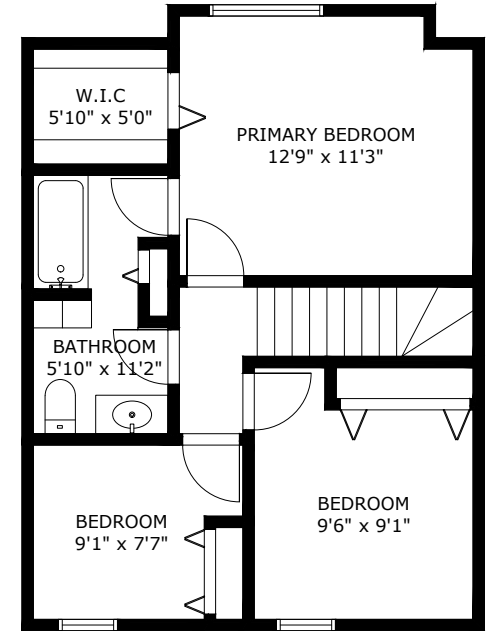

Upper Level:
Ceiling Height: 8'0"

18-3384 COAST MERIDIAN RD PORT COQUITLAM BC V3B 3N5