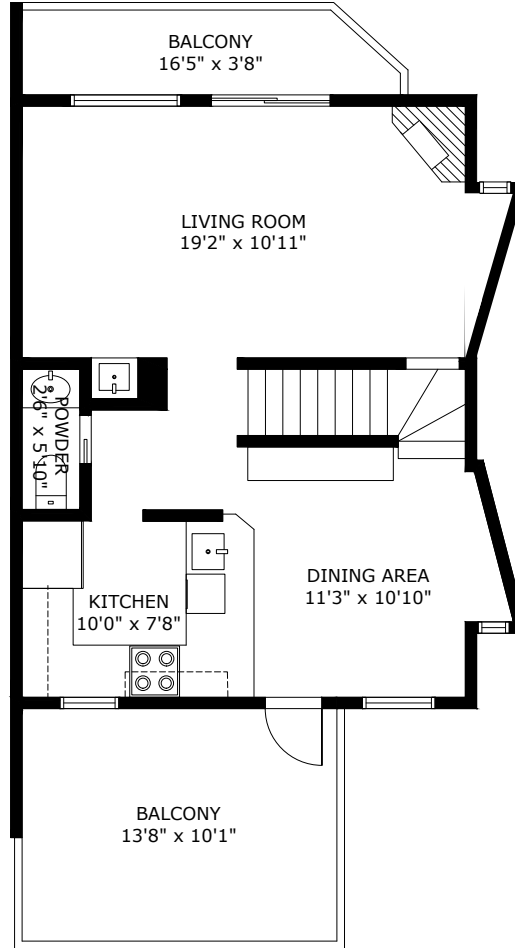

Main Level:
Ceiling Height: 8'0"