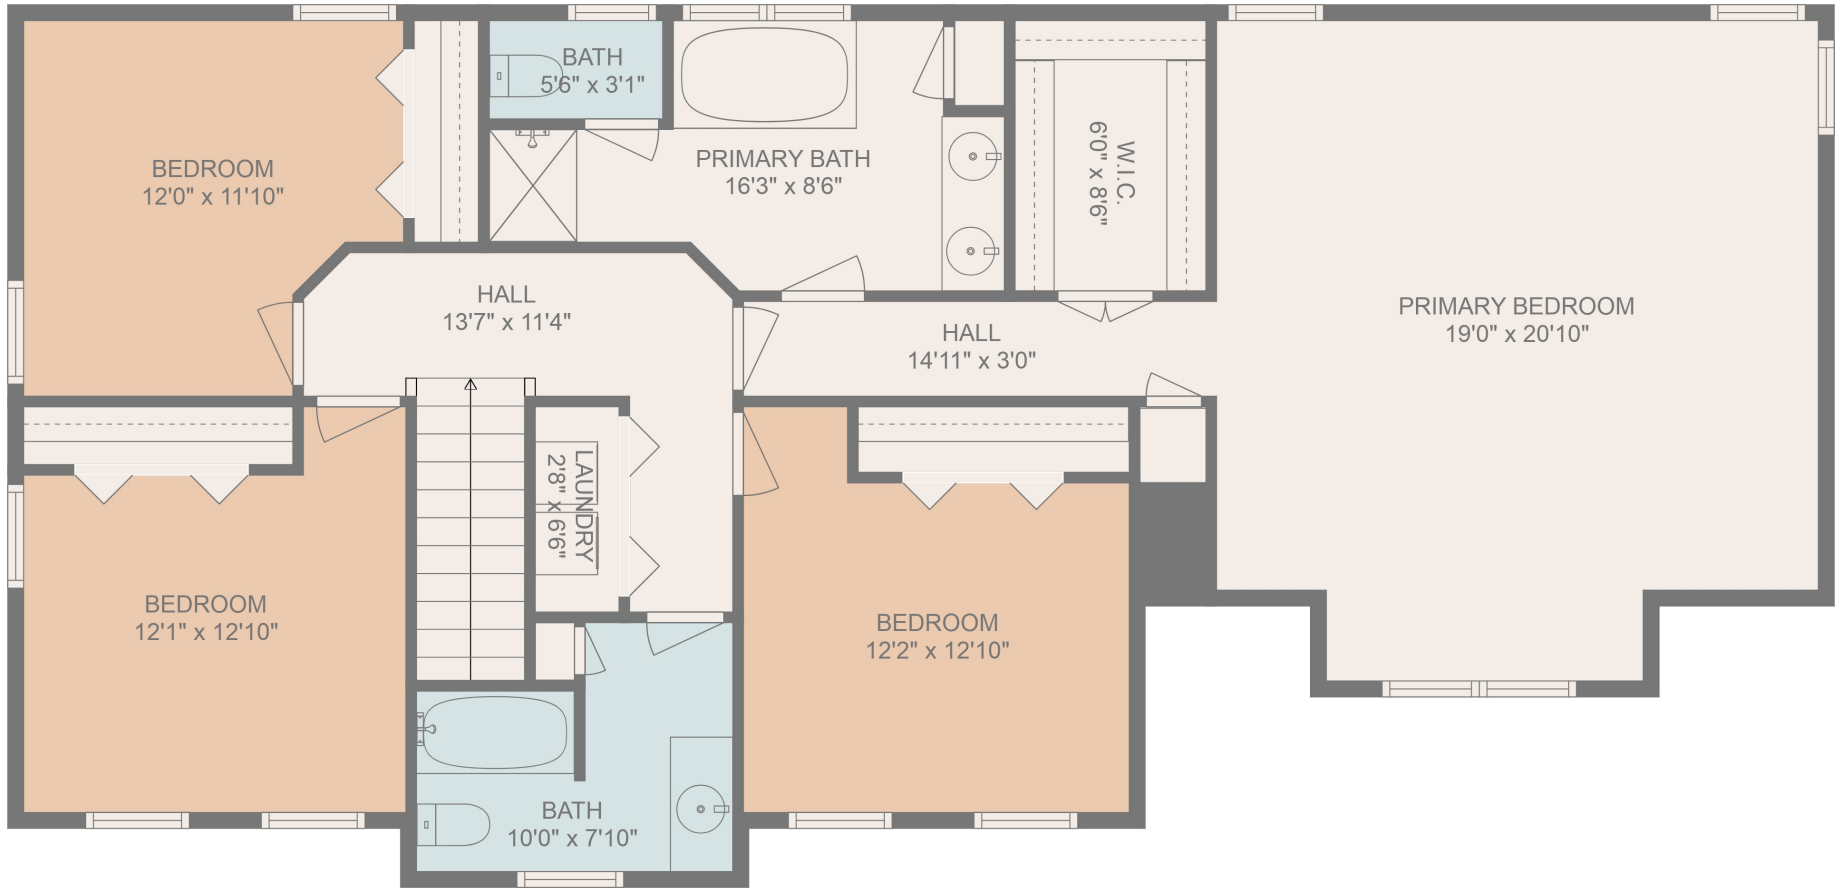

FLOOR 2

FLOOR 1

Total scanned area: 3066 sq. ft

MEASUREMENTS ARE CALCULATED BY CUBICASA TECHNOLOGY. DEEMED HIGHLY RELIABLE BUT NOT GUARANTEED.

Total scanned area: 3066 sq. ft

MEASUREMENTS ARE CALCULATED BY CUBICASA TECHNOLOGY. DEEMED HIGHLY RELIABLE BUT NOT GUARANTEED.

Total scanned area: 3066 sq. ft

MEASUREMENTS ARE CALCULATED BY CUBICASA TECHNOLOGY. DEEMED HIGHLY RELIABLE BUT NOT GUARANTEED.