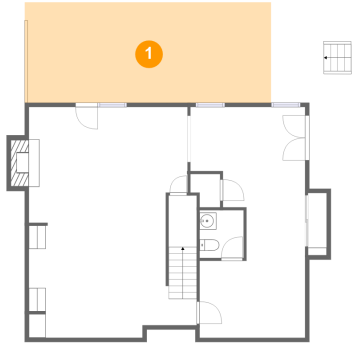

119 Pleasant View Drive, Goode, Bedford County, Virginia, United States, 24556

1 Floor 1 - Covered Patio

Dimensions: 29'3" x 11'10"
Area: 349 sq. ft
Counted as Living Area: No

Heated: No
Finished: Yes
Enclosed: No
Contiguous: Yes
Permitted: Yes
Wet Space: No
Addition: No
Conversion: No