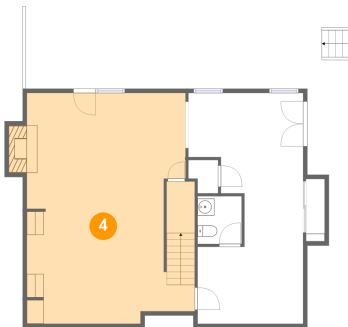

4 Floor 1 - Family Room

Dimensions: 19'11" x 27'4"
Area: 531 sq. ft
Counted as Living Area:
Yes

Heated: Yes
Finished: Yes
Enclosed: Yes
Contiguous:
Yes
Permitted: Yes
Wet Space: No
Addition: No
Conversion: No