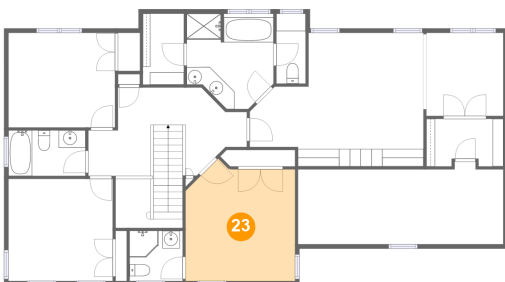

Dimensions: 9'11" x 10'5"
Area: 94 sq. ft
Counted as Living Area:
Yes

Heated: Yes
Finished: Yes
Enclosed: Yes
Contiguous:
Yes
Permitted: Yes
Wet Space: Yes
Addition: No
Conversion: No

23 Floor 3 - Bedroom