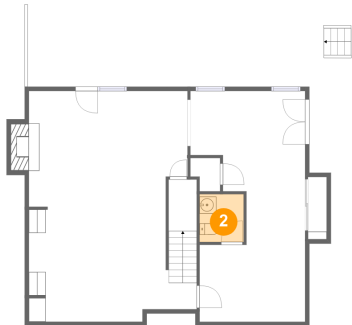

2 Floor 1 - Wc

Dimensions: 5'3" x 5'8"
Area: 30 sq. ft
Counted as Living Area:
Yes

Heated: Yes
Finished: Yes
Enclosed: Yes
Contiguous:
Yes
Permitted: Yes
Wet Space: Yes
Addition: No
Conversion: No