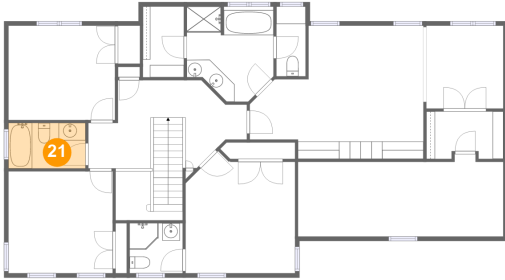

119 Pleasant View Drive, Goode, Bedford County, Virginia, United States, 24556

21 Floor 3 - Bath

Dimensions: 8'10" x 5'2"
Area: 46 sq. ft
Counted as Living Area:
Yes

Heated: Yes
Finished: Yes
Enclosed: Yes
Contiguous:
Yes
Permitted: Yes
Wet Space: Yes
Addition: No
Conversion: No