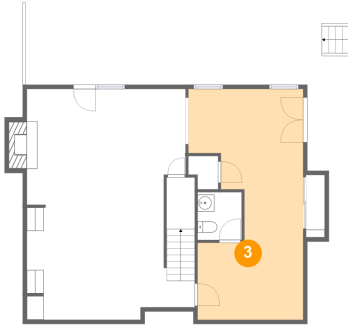

2 Floor 1 - Wc

Dimensions: 5'3" x 5'8"
Area: 30 sq. ft
Counted as Living Area:
Yes

Heated: Yes
Finished: Yes
Enclosed: Yes
Contiguous:
Yes
Permitted: Yes
Wet Space: Yes
Addition: No
Conversion: No

119 Pleasant View Drive, Goode, Bedford County, Virginia, United States, 24556

3 Floor 1 - Office

Dimensions: 13'7" x 27'4"
Area: 304 sq. ft
Counted as Living Area:
Yes

Heated: Yes
Finished: Yes
Enclosed: Yes
Contiguous:
Yes
Permitted: Yes
Wet Space: No
Addition: No
Conversion: No