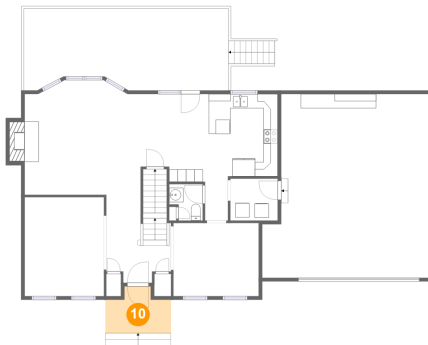

10 Floor 2 - Porch

Dimensions: 9'2" x 6'7"
Area: 50 sq. ft
Counted as Living Area: No

Heated: No
Finished: Yes
Enclosed: No
Contiguous: Yes
Permitted: Yes
Wet Space: No
Addition: No
Conversion: No