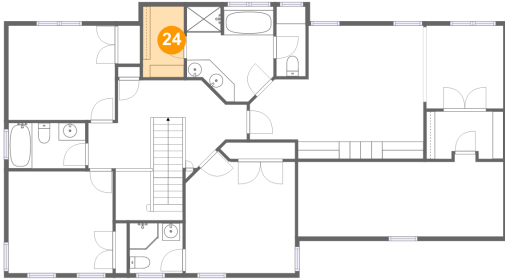

119 Pleasant View Drive, Goode, Bedford County, Virginia, United States, 24556

24 Floor 3 - W.i.c.

Dimensions: 4'8" x 8'1"
Area: 38 sq. ft
Counted as Living Area:
Yes

Heated: Yes
Finished: Yes
Enclosed: Yes
Contiguous:
Yes
Permitted: Yes
Wet Space: No
Addition: No
Conversion: No