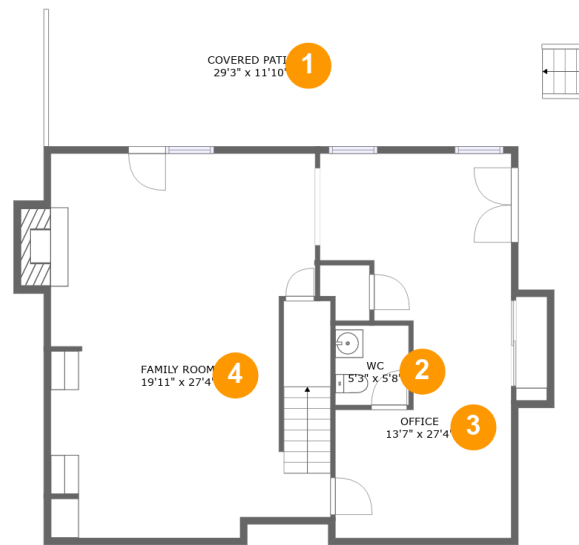

 **4,999** total sqft

119 Pleasant View Drive, Goode, Bedford County, Virginia, United States, 24556

Room Dimensions

Floor 1**Total sqft: 1335****Living area: 972**

#	Room name	Dimensions	Area (sqft)	Counted as Living Area
1	Covered Patio	29'3" x 11'10"	349 sq. ft	No
2	Wc	5'3" x 5'8"	30 sq. ft	Yes
3	Office	13'7" x 27'4"	304 sq. ft	Yes
4	Family Room	19'11" x 27'4"	531 sq. ft	Yes

119 Pleasant View Drive, Goode, Bedford County, Virginia, United States, 24556

Room Dimensions

Floor 2

Total sqft: 2033

Living area: 1051

#	Room name	Dimensions	Area (sqft)	Counted as Living Area
5	Sitting Room	11'1" x 13'10"	154 sq. ft	Yes
6	Laundry	6'8" x 5'10"	39 sq. ft	Yes
7	Kitchen	9'8" x 12'3"	113 sq. ft	Yes
8	Hall	3'3" x 5'5"	17 sq. ft	Yes
9	Garage	23'4" x 25'9"	552 sq. ft	No
10	Porch	9'2" x 6'7"	50 sq. ft	No
11	Deck	28'8" x 11'5"	331 sq. ft	No
12	Foyer	9'1" x 12'3"	112 sq. ft	Yes
13	Wc	4'8" x 5'1"	21 sq. ft	Yes
14	Dining Room	11'11" x 10'3"	122 sq. ft	Yes
15	Breakfast Nook	9'6" x 12'3"	109 sq. ft	Yes

#	Room name	Dimensions	Area (sqft)	Counted as Living Area
16	Living Room	16'3" x 16'0"	259 sq. ft	Yes

119 Pleasant View Drive, Goode, Bedford County, Virginia, United States, 24556

Room Dimensions

Floor 3

119 Pleasant View Drive, Goode, Bedford County, Virginia, United States, 24556

6 Floor 2 - Laundry

Dimensions: 6'8" x 5'10"
Area: 39 sq. ft
Counted as Living Area:
Yes

Heated: Yes
Finished: Yes
Enclosed: Yes
Contiguous:
Yes
Permitted: Yes
Wet Space: No
Addition: No
Conversion: No