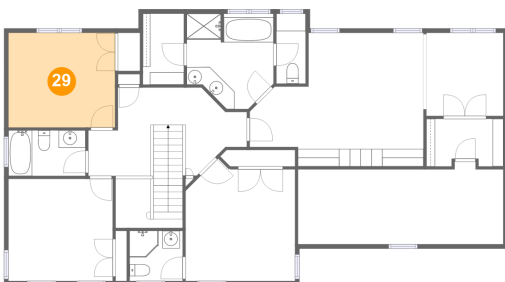

29 Floor 3 - Bedroom

Dimensions: 12'2" x 10'9"
Area: 132 sq. ft
Counted as Living Area:
Yes

Heated: Yes
Finished: Yes
Enclosed: Yes
Contiguous:
Yes
Permitted: Yes
Wet Space: No
Addition: No
Conversion: No