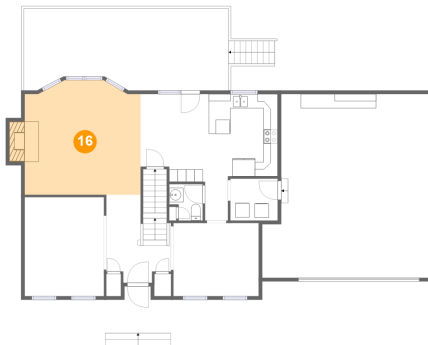

16 Floor 2 - Living Room

Dimensions: 16'3" x 16'0"
Area: 259 sq. ft
Counted as Living Area:
Yes

Heated: Yes
Finished: Yes
Enclosed: Yes
Contiguous:
Yes
Permitted: Yes
Wet Space: No
Addition: No
Conversion: No