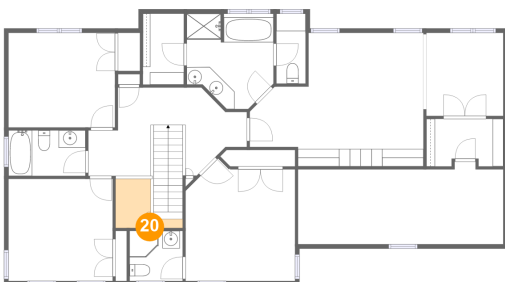

Heated: Yes
Finished: Yes
Enclosed: Yes
Contiguous:
Yes
Permitted: Yes
Wet Space: No
Addition: No
Conversion: No

20 Floor 3 - Open To Below

Dimensions: 7'8" x 5'7"
Area: 26 sq. ft
Counted as Living Area: No