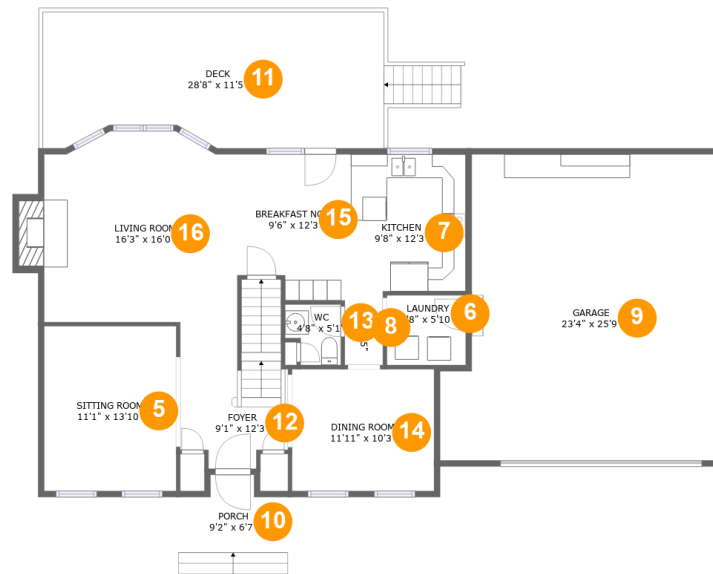

 **4,999** total sqft

119 Pleasant View Drive, Goode, Bedford County, Virginia, United States, 24556

Room Dimensions

Floor 1**Total sqft: 1335****Living area: 972**

#	Room name	Dimensions	Area (sqft)	Counted as Living Area
1	Covered Patio	29'3" x 11'10"	349 sq. ft	No
2	Wc	5'3" x 5'8"	30 sq. ft	Yes
3	Office	13'7" x 27'4"	304 sq. ft	Yes
4	Family Room	19'11" x 27'4"	531 sq. ft	Yes

119 Pleasant View Drive, Goode, Bedford County, Virginia, United States, 24556

Room Dimensions

Floor 2

Total sqft: 2033

Living area: 1051

#	Room name	Dimensions	Area (sqft)	Counted as Living Area
5	Sitting Room	11'1" x 13'10"	154 sq. ft	Yes
6	Laundry	6'8" x 5'10"	39 sq. ft	Yes
7	Kitchen	9'8" x 12'3"	113 sq. ft	Yes
8	Hall	3'3" x 5'5"	17 sq. ft	Yes
9	Garage	23'4" x 25'9"	552 sq. ft	No
10	Porch	9'2" x 6'7"	50 sq. ft	No
11	Deck	28'8" x 11'5"	331 sq. ft	No
12	Foyer	9'1" x 12'3"	112 sq. ft	Yes
13	Wc	4'8" x 5'1"	21 sq. ft	Yes
14	Dining Room	11'11" x 10'3"	122 sq. ft	Yes
15	Breakfast Nook	9'6" x 12'3"	109 sq. ft	Yes

#	Room name	Dimensions	Area (sqft)	Counted as Living Area
16	Living Room	16'3" x 16'0"	259 sq. ft	Yes

119 Pleasant View Drive, Goode, Bedford County, Virginia, United States, 24556

Room Dimensions

Floor 3

119 Pleasant View Drive, Goode, Bedford County, Virginia, United States, 24556

6 Floor 2 - Laundry

Dimensions: 6'8" x 5'10"
Area: 39 sq. ft
Counted as Living Area:
Yes

Heated: Yes
Finished: Yes
Enclosed: Yes
Contiguous:
Yes
Permitted: Yes
Wet Space: No
Addition: No
Conversion: No