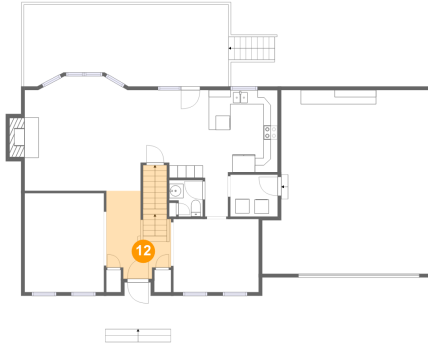

119 Pleasant View Drive, Goode, Bedford County, Virginia, United States, 24556

12 Floor 2 - Foyer

Dimensions: 9'1" x 12'3"
Area: 112 sq. ft
Counted as Living Area:
Yes

Heated: Yes
Finished: Yes
Enclosed: Yes
Contiguous:
Yes
Permitted: Yes
Wet Space: No
Addition: No
Conversion: No