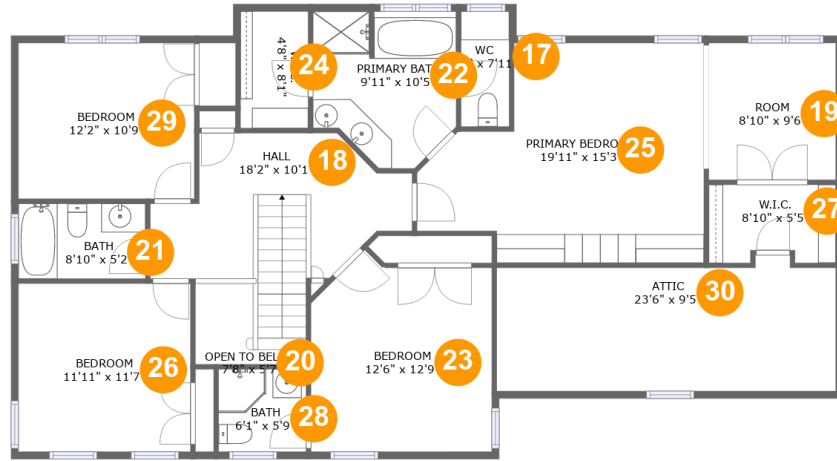

 **4,999** total sqft

119 Pleasant View Drive, Goode, Bedford County, Virginia, United States, 24556

Room Dimensions

Floor 1**Total sqft: 1335****Living area: 972**

#	Room name	Dimensions	Area (sqft)	Counted as Living Area
1	Covered Patio	29'3" x 11'10"	349 sq. ft	No
2	Wc	5'3" x 5'8"	30 sq. ft	Yes
3	Office	13'7" x 27'4"	304 sq. ft	Yes
4	Family Room	19'11" x 27'4"	531 sq. ft	Yes

119 Pleasant View Drive, Goode, Bedford County, Virginia, United States, 24556

Room Dimensions

Floor 2

Total sqft: 2033

Living area: 1051

#	Room name	Dimensions	Area (sqft)	Counted as Living Area
5	Sitting Room	11'1" x 13'10"	154 sq. ft	Yes
6	Laundry	6'8" x 5'10"	39 sq. ft	Yes
7	Kitchen	9'8" x 12'3"	113 sq. ft	Yes
8	Hall	3'3" x 5'5"	17 sq. ft	Yes
9	Garage	23'4" x 25'9"	552 sq. ft	No
10	Porch	9'2" x 6'7"	50 sq. ft	No
11	Deck	28'8" x 11'5"	331 sq. ft	No
12	Foyer	9'1" x 12'3"	112 sq. ft	Yes
13	Wc	4'8" x 5'1"	21 sq. ft	Yes
14	Dining Room	11'11" x 10'3"	122 sq. ft	Yes
15	Breakfast Nook	9'6" x 12'3"	109 sq. ft	Yes

#	Room name	Dimensions	Area (sqft)	Counted as Living Area
16	Living Room	16'3" x 16'0"	259 sq. ft	Yes

119 Pleasant View Drive, Goode, Bedford County, Virginia, United States, 24556

Room Dimensions

Floor 3

119 Pleasant View Drive, Goode, Bedford County, Virginia, United States, 24556

6 Floor 2 - Laundry

Dimensions: 6'8" x 5'10"
Area: 39 sq. ft
Counted as Living Area:
Yes

Heated: Yes
Finished: Yes
Enclosed: Yes
Contiguous:
Yes
Permitted: Yes
Wet Space: No
Addition: No
Conversion: No