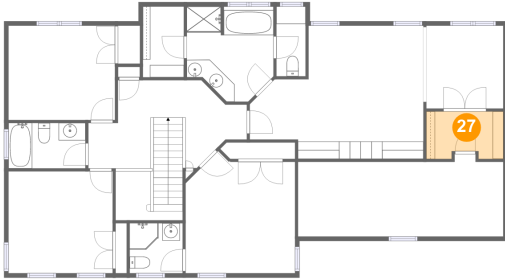

119 Pleasant View Drive, Goode, Bedford County, Virginia, United States, 24556

27 Floor 3 - W.i.c.

Dimensions: 8'10" x 5'5"
Area: 45 sq. ft
Counted as Living Area:
Yes

Heated: Yes
Finished: Yes
Enclosed: Yes
Contiguous:
Yes
Permitted: Yes
Wet Space: No
Addition: No
Conversion: No