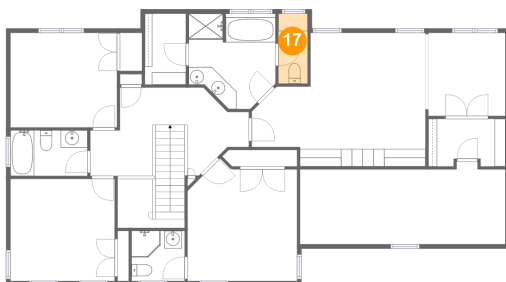

17 Floor 3 - Wc

Dimensions: 3'4" x 7'11"
Area: 27 sq. ft
Counted as Living Area:
Yes

Heated: Yes
Finished: Yes
Enclosed: Yes
Contiguous:
Yes
Permitted: Yes
Wet Space: Yes
Addition: No
Conversion: No