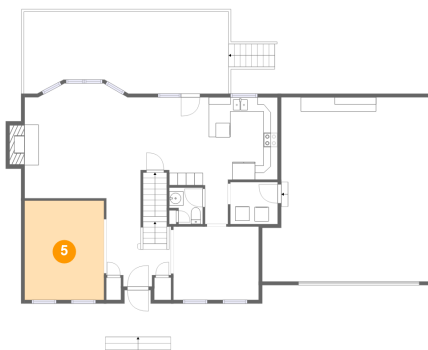

5 Floor 2 - Sitting Room

Dimensions: 11'1" x 13'10"
Area: 154 sq. ft
Counted as Living Area:
Yes

Heated: Yes
Finished: Yes
Enclosed: Yes
Contiguous:
Yes
Permitted: Yes
Wet Space: No
Addition: No
Conversion: No