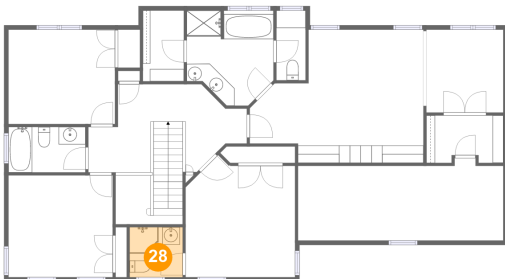

28 Floor 3 - Bath

Dimensions: 6'1" x 5'9"
Area: 35 sq. ft
Counted as Living Area:
Yes

Heated: Yes
Finished: Yes
Enclosed: Yes
Contiguous:
Yes
Permitted: Yes
Wet Space: Yes
Addition: No
Conversion: No