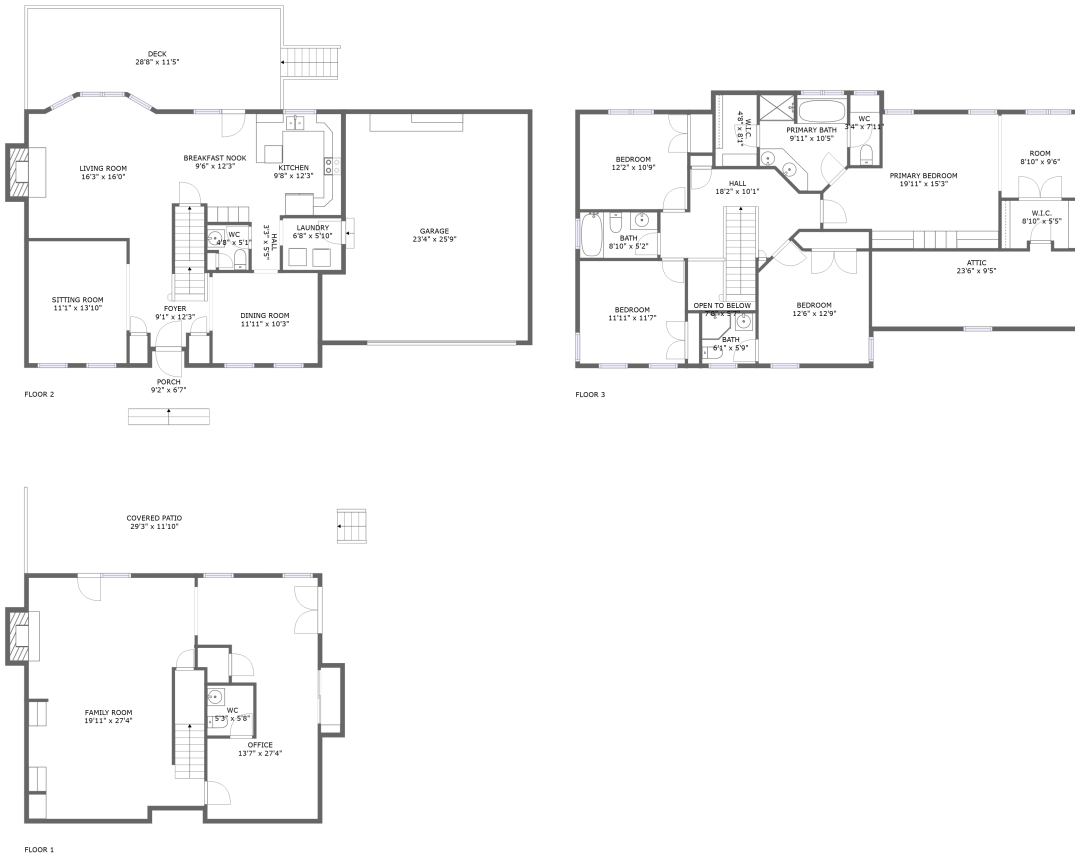

119 Pleasant View Drive, Goode, Bedford County, Virginia, United States, 24556

Property Summary

1 garages

4 bedrooms

3 bathrooms

2 half baths

3 floors

3,409 Gross Living Area sqft

4,999 total sqft