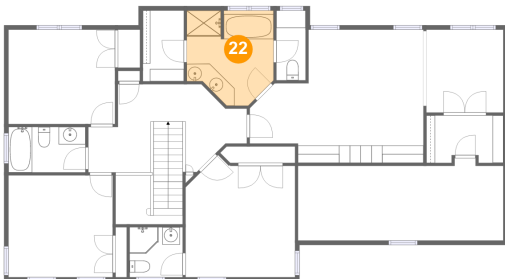

22 Floor 3 - Primary Bath

Dimensions: 9'11" x 10'5"
Area: 94 sq. ft
Counted as Living Area:
Yes

Heated: Yes
Finished: Yes
Enclosed: Yes
Contiguous:
Yes
Permitted: Yes
Wet Space: Yes
Addition: No
Conversion: No