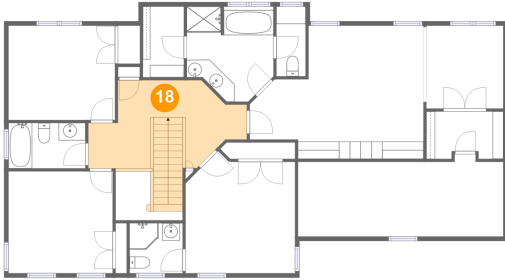

119 Pleasant View Drive, Goode, Bedford County, Virginia, United States, 24556

18 Floor 3 - Hall

Dimensions: 18'2" x 10'1"
Area: 162 sq. ft
Counted as Living Area:
Yes

Heated: Yes
Finished: Yes
Enclosed: Yes
Contiguous:
Yes
Permitted: Yes
Wet Space: No
Addition: No
Conversion: No