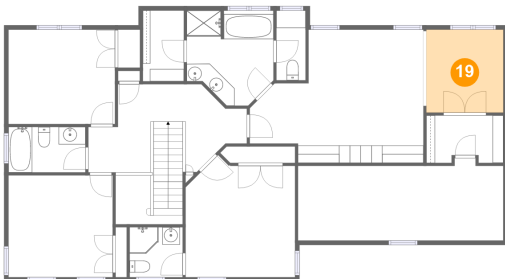

19 Floor 3 - Room

Dimensions: 8'10" x 9'6"
Area: 83 sq. ft
Counted as Living Area:
Yes

Heated: Yes
Finished: Yes
Enclosed: Yes
Contiguous:
Yes
Permitted: Yes
Wet Space: No
Addition: No
Conversion: No