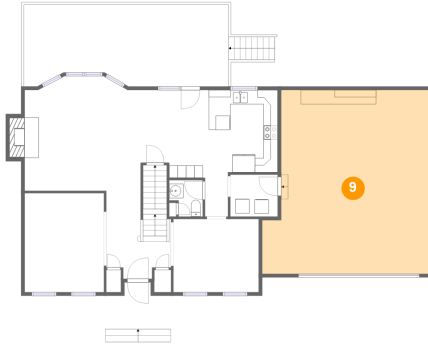

119 Pleasant View Drive, Goode, Bedford County, Virginia, United States, 24556

9 Floor 2 - Garage

Dimensions: 23'4" x 25'9"
Area: 552 sq. ft
Counted as Living Area: No

Heated: No
Finished: No
Enclosed: Yes
Contiguous: Yes
Permitted: Yes
Wet Space: No
Addition: No
Conversion: No