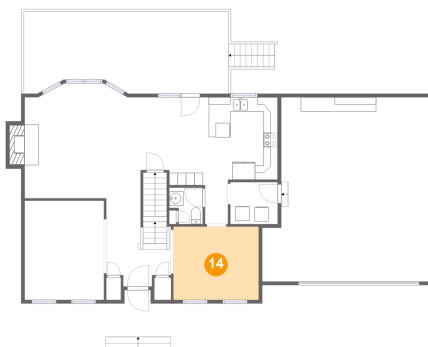

Heated: Yes
Finished: Yes
Enclosed: Yes
Contiguous:
Yes
Permitted: Yes
Wet Space: Yes
Addition: No
Conversion: No

14 Floor 2 - Dining Room

Dimensions: 11'11" x 10'3"
Area: 122 sq. ft
Counted as Living Area:
Yes