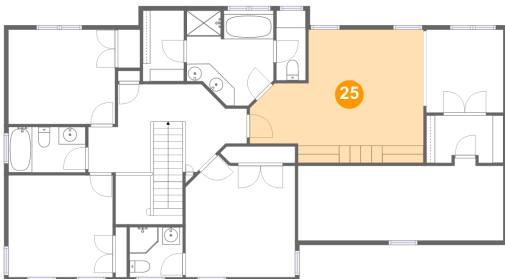

25 Floor 3 - Primary Bedroom

Dimensions: 19'11" x 15'3"
Area: 245 sq. ft
Counted as Living Area:
Yes

Heated: Yes
Finished: Yes
Enclosed: Yes
Contiguous:
Yes
Permitted: Yes
Wet Space: No
Addition: No
Conversion: No