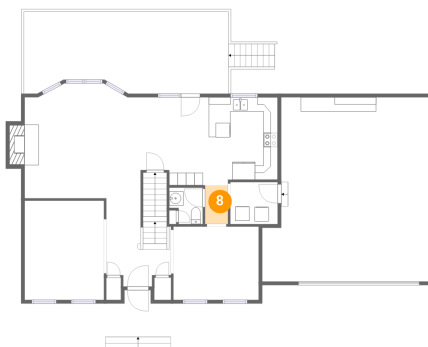

8 Floor 2 - Hall

Dimensions: 3'3" x 5'5"
Area: 17 sq. ft
Counted as Living Area:
Yes

Heated: Yes
Finished: Yes
Enclosed: Yes
Contiguous:
Yes
Permitted: Yes
Wet Space: No
Addition: No
Conversion: No