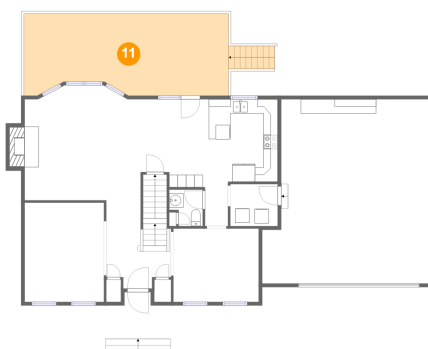

11 Floor 2 - Deck

Dimensions: 28'8" x 11'5"
Area: 331 sq. ft
Counted as Living Area: No

Heated: No
Finished: Yes
Enclosed: No
Contiguous: Yes
Permitted: Yes
Wet Space: No
Addition: No
Conversion: No