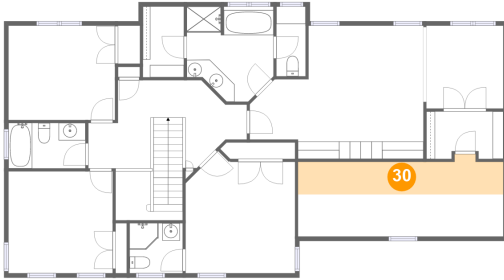

119 Pleasant View Drive, Goode, Bedford County, Virginia, United States, 24556

30 Floor 3 - Attic

Dimensions: 23'6" x 9'5"
Area: 90 sq. ft
Counted as Living Area: No

Heated: No
Finished: No
Enclosed: Yes
Contiguous: Yes
Permitted: Yes
Wet Space: No
Addition: No
Conversion: No