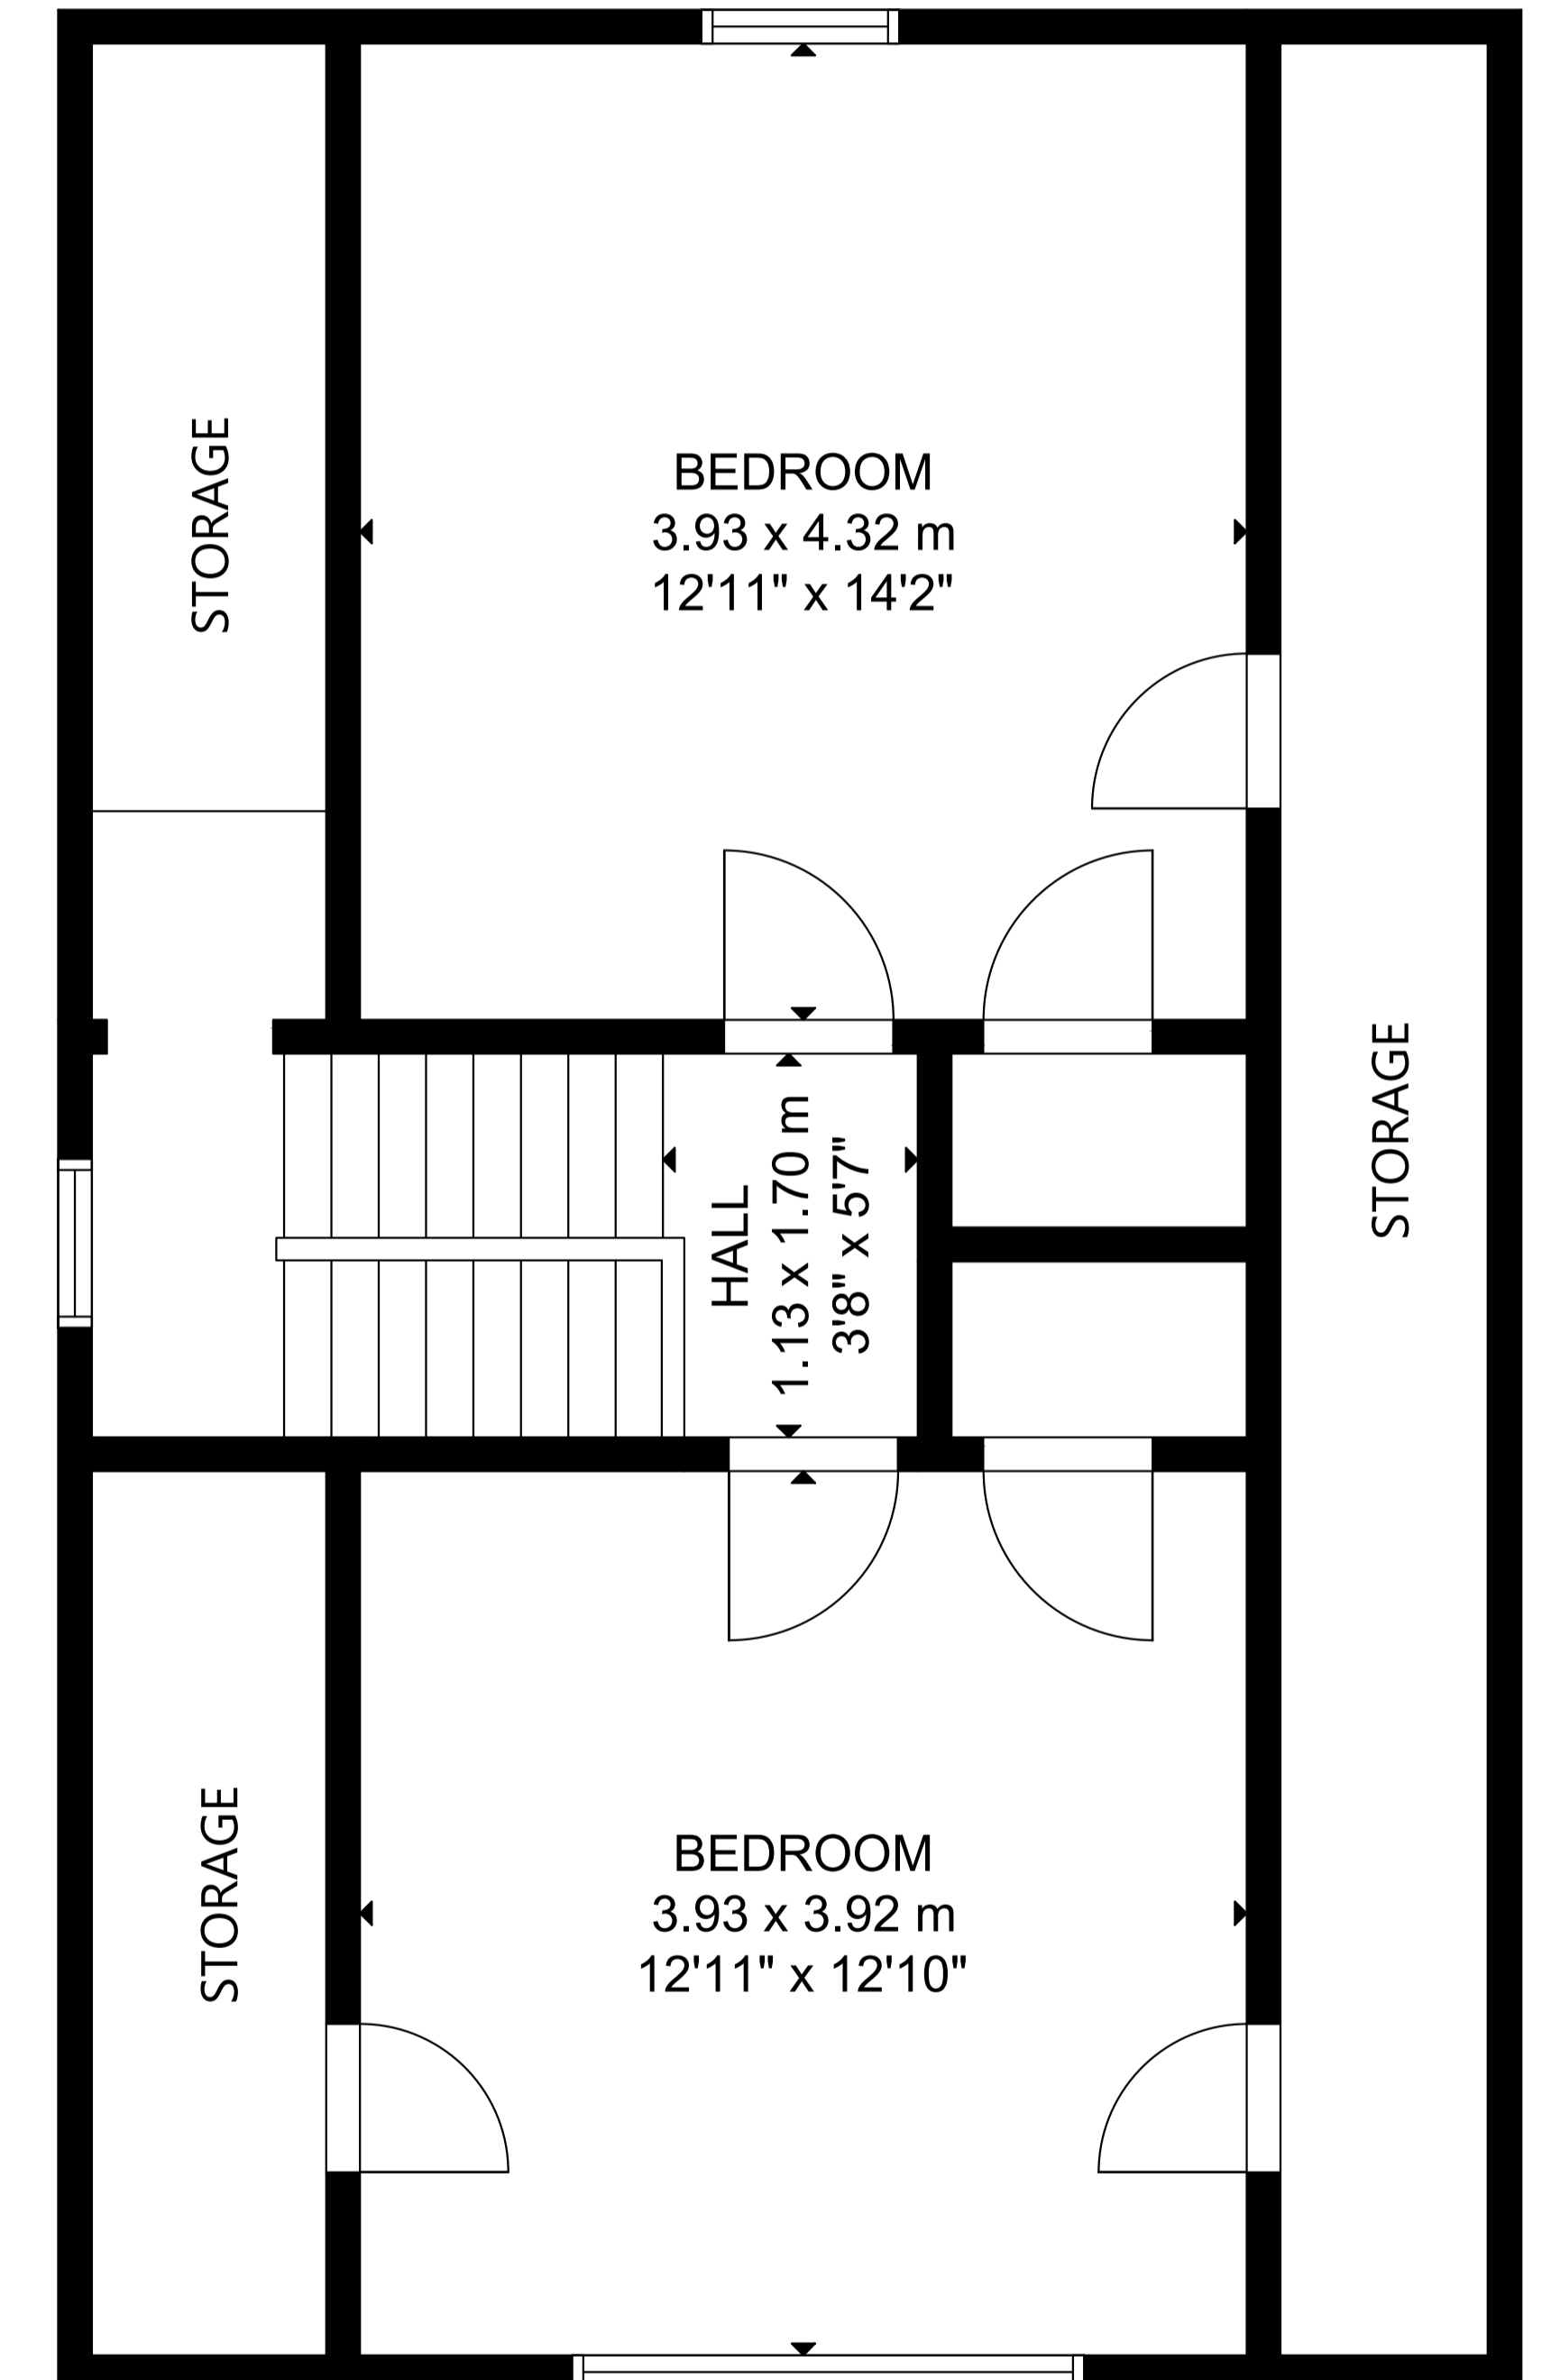

# 139 Margueretta Street

GROSS INTERNAL AREA  
 MAIN FLOOR: 69 m<sup>2</sup>/747 sq ft, SECOND FLOOR: 71 m<sup>2</sup>/764 sq ft,  
 THIRD FLOOR: 63 m<sup>2</sup>/682 sq ft, LOWER LEVEL: 59 m<sup>2</sup>/636 sq ft  
 TOTAL: 262 m<sup>2</sup>/2,829 sq ft  
 SIZE AND DIMENSIONS ARE APPROXIMATE, ACTUAL MAY VARY.