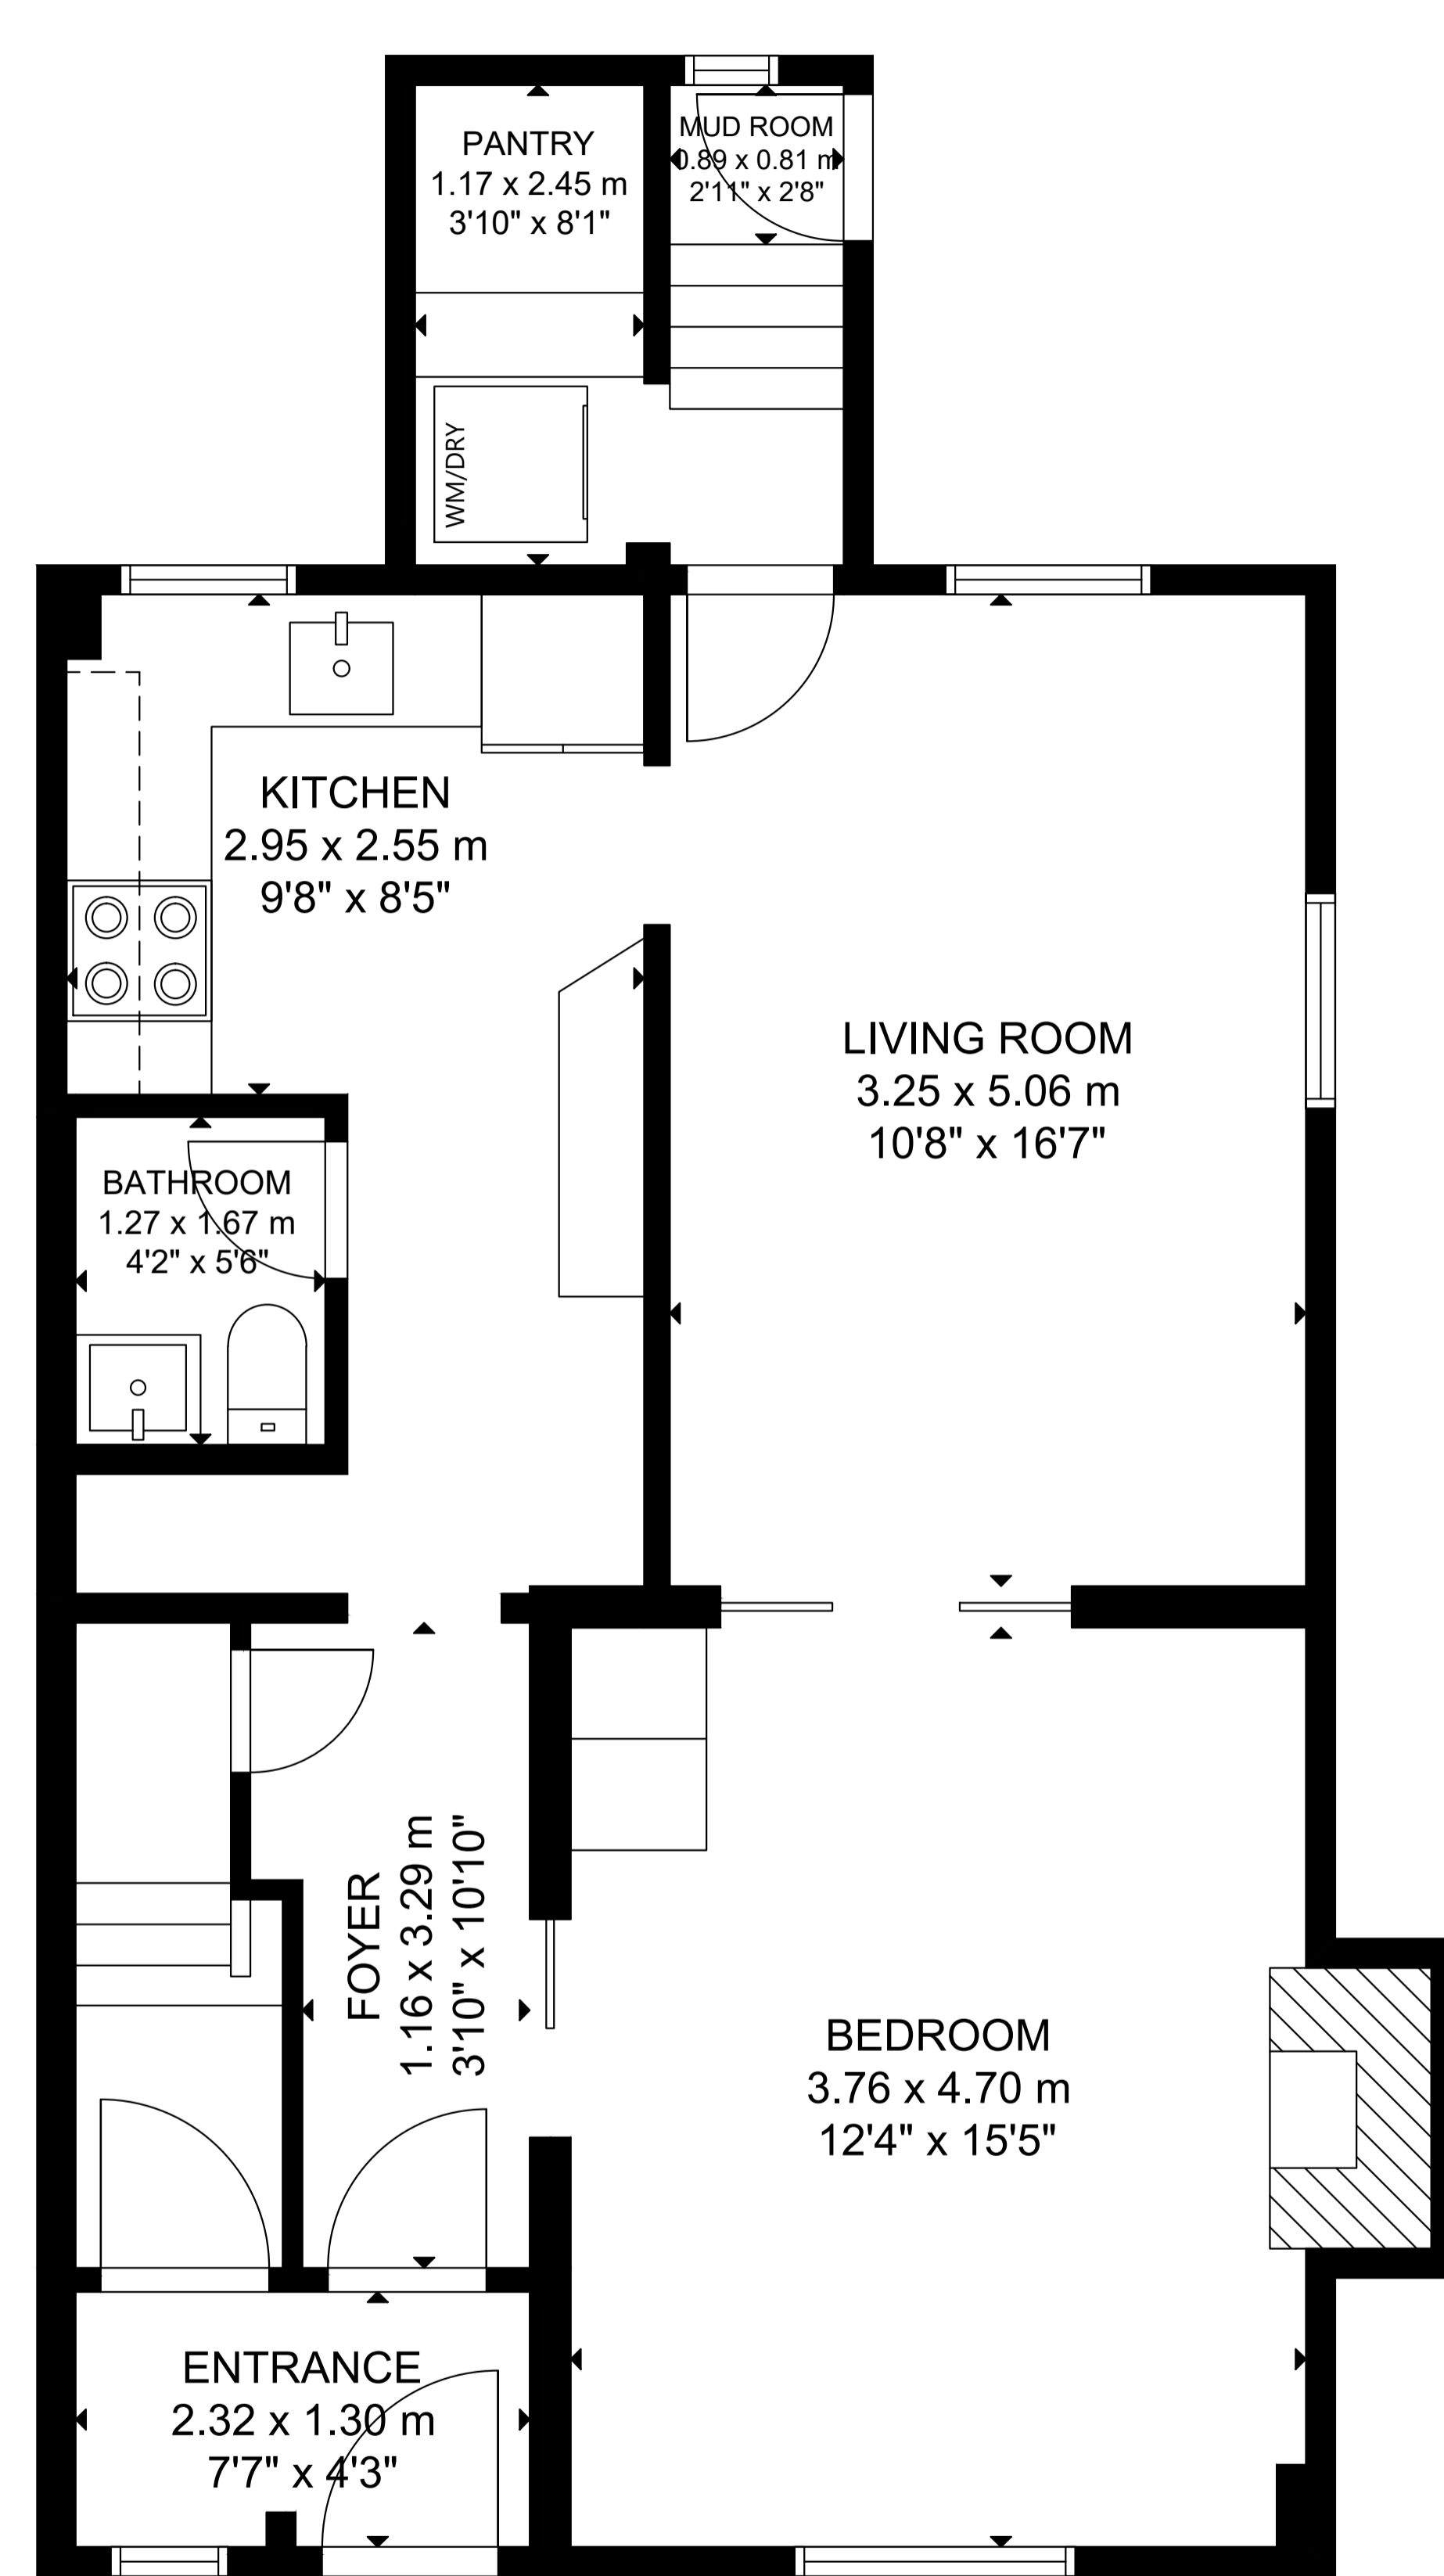

# 139 Margueretta Street

GROSS INTERNAL AREA  
 MAIN FLOOR: 69 m<sup>2</sup>/747 sq ft, SECOND FLOOR: 71 m<sup>2</sup>/764 sq ft,  
 THIRD FLOOR: 63 m<sup>2</sup>/682 sq ft, LOWER LEVEL: 59 m<sup>2</sup>/636 sq ft  
 TOTAL: 262 m<sup>2</sup>/2,829 sq ft  
 SIZE AND DIMENSIONS ARE APPROXIMATE, ACTUAL MAY VARY.