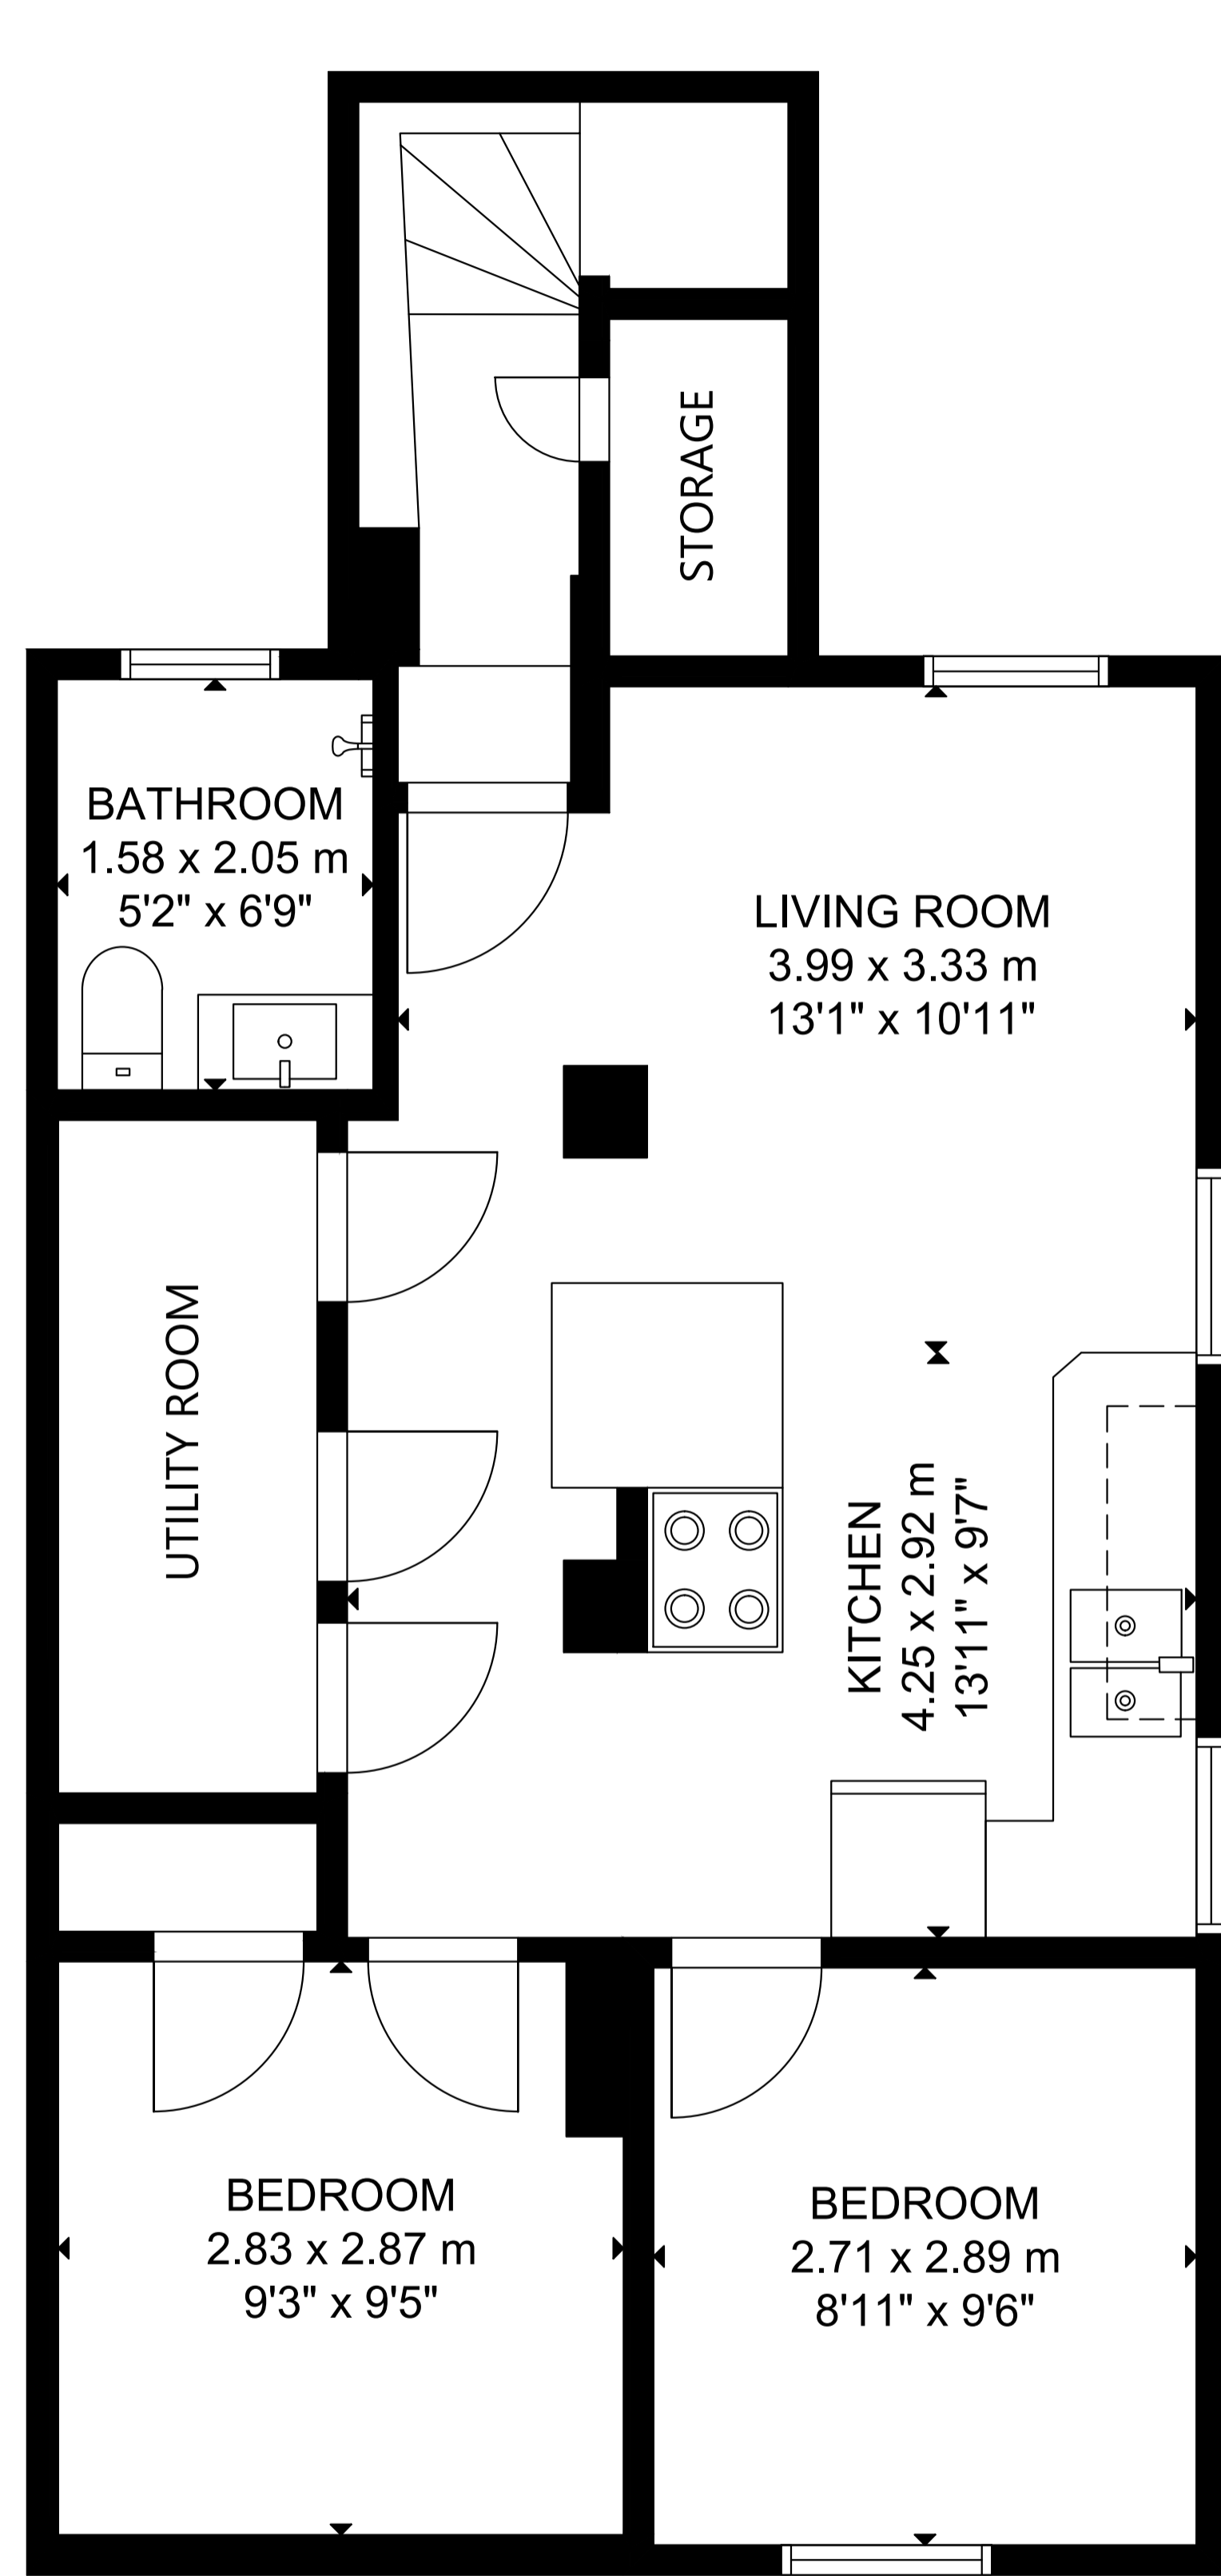

# 139 Margueretta Street

GROSS INTERNAL AREA  
 MAIN FLOOR: 69 m<sup>2</sup>/747 sq ft, SECOND FLOOR: 71 m<sup>2</sup>/764 sq ft,  
 THIRD FLOOR: 63 m<sup>2</sup>/682 sq ft, LOWER LEVEL: 59 m<sup>2</sup>/636 sq ft  
 TOTAL: 262 m<sup>2</sup>/2,829 sq ft  
 SIZE AND DIMENSIONS ARE APPROXIMATE, ACTUAL MAY VARY.