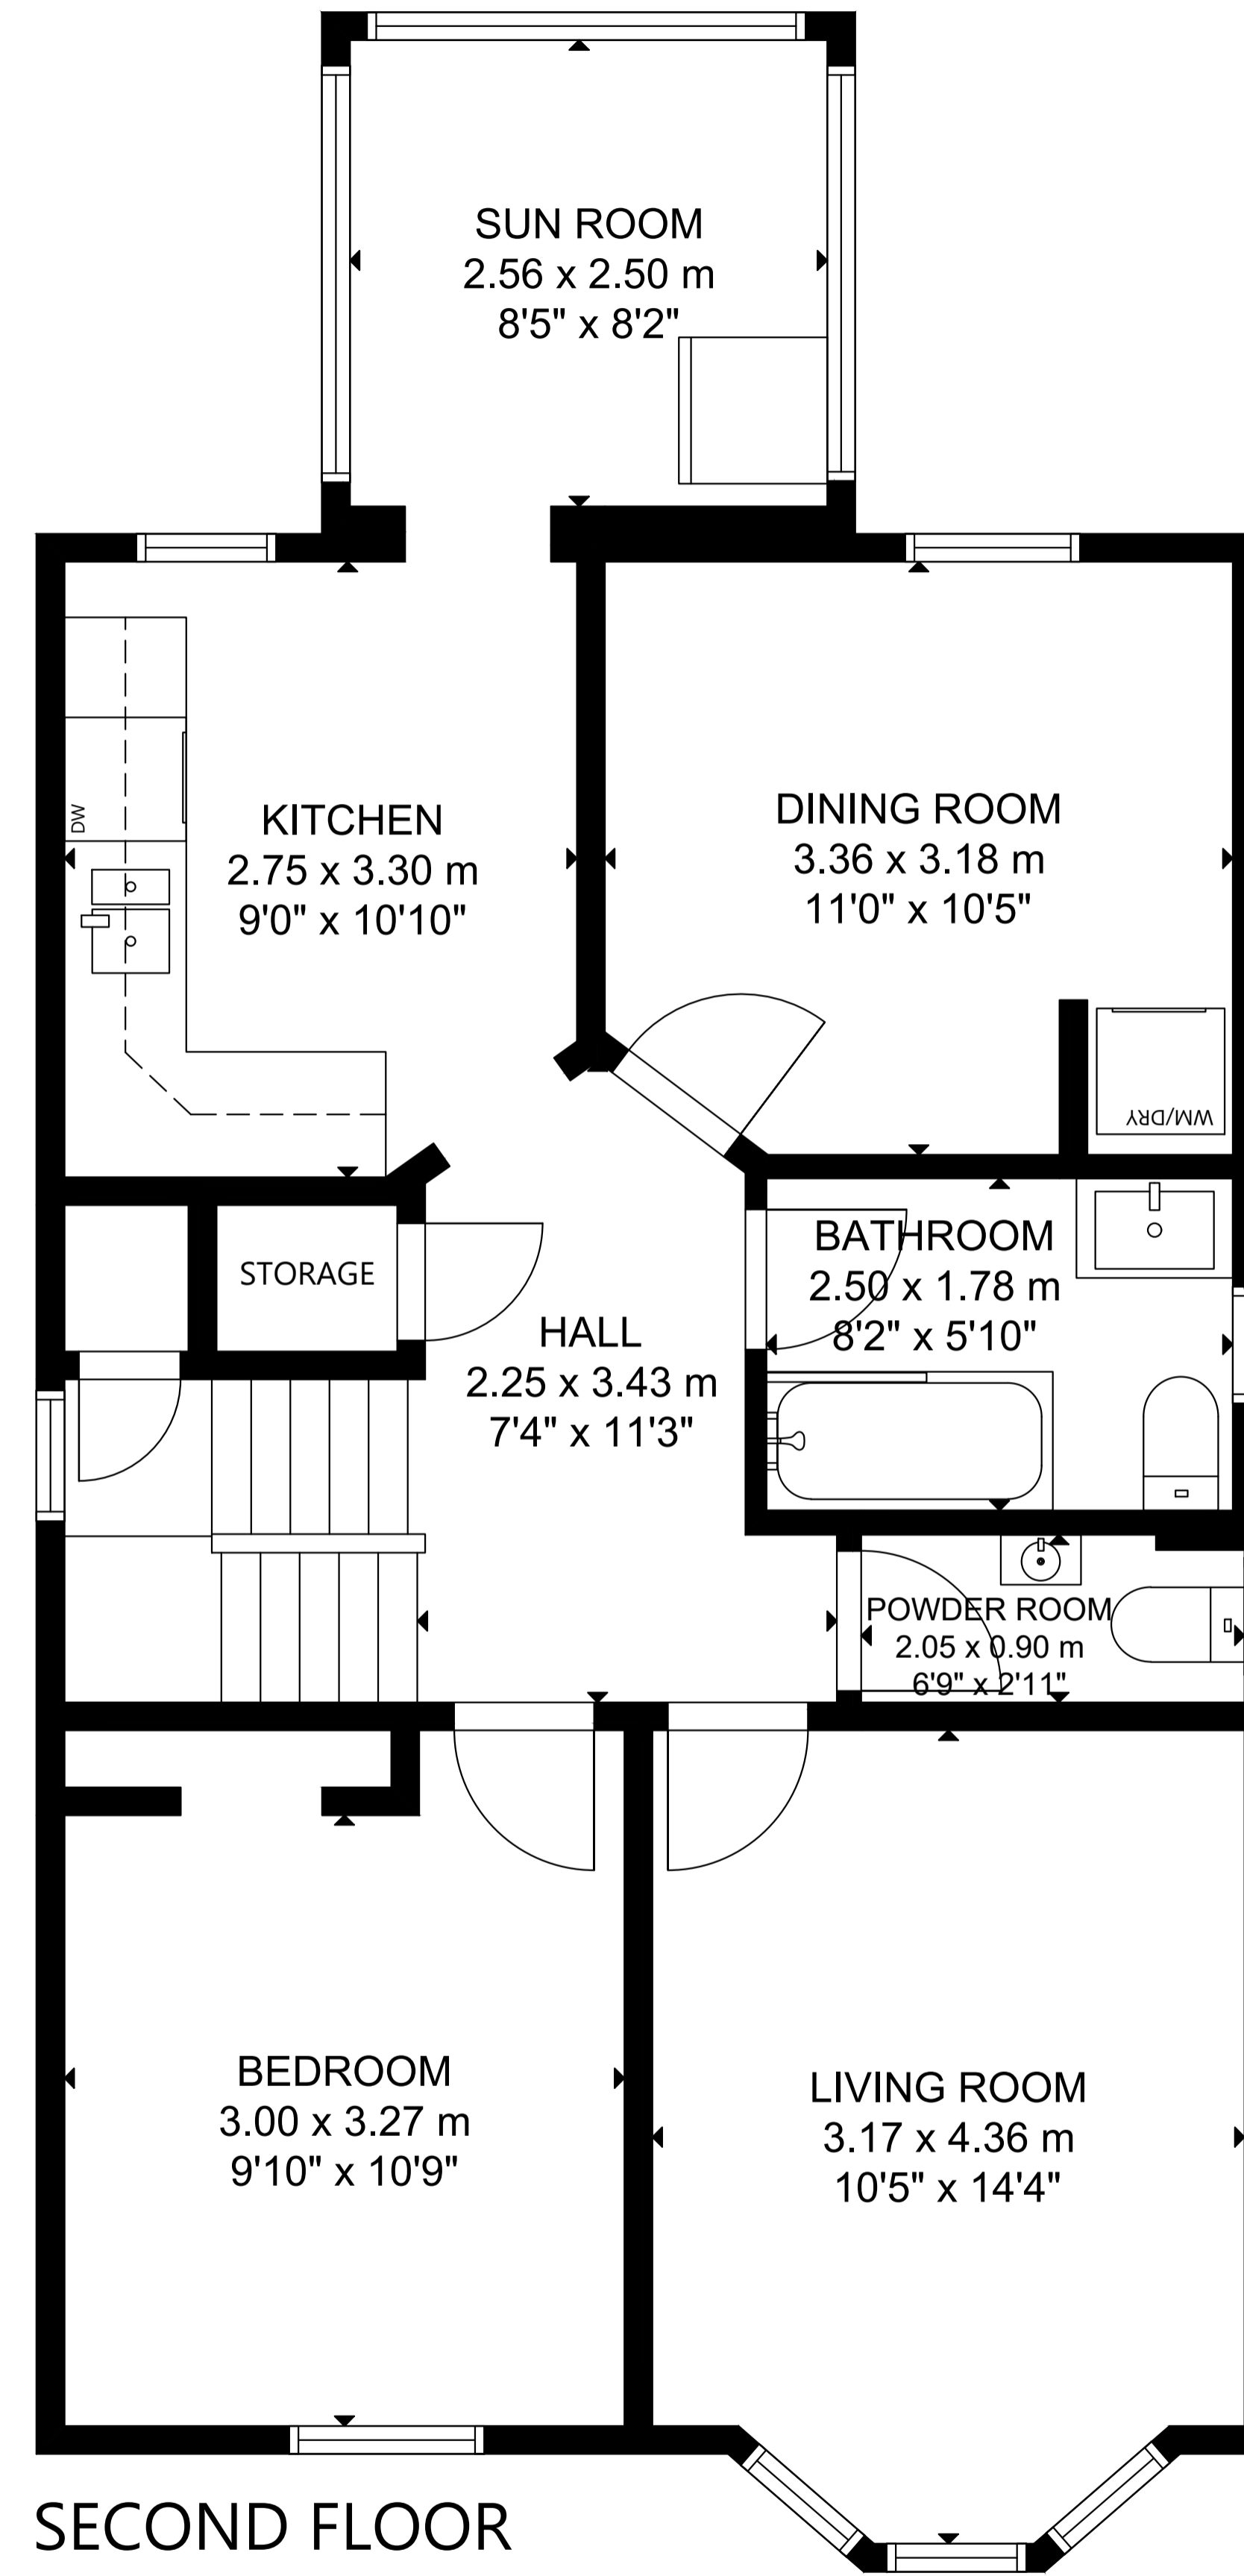

# 139 Margueretta Street

GROSS INTERNAL AREA  
 MAIN FLOOR: 69 m<sup>2</sup>/747 sq ft, SECOND FLOOR: 71 m<sup>2</sup>/764 sq ft,  
 THIRD FLOOR: 63 m<sup>2</sup>/682 sq ft, LOWER LEVEL: 59 m<sup>2</sup>/636 sq ft  
 TOTAL: 262 m<sup>2</sup>/2,829 sq ft  
 SIZE AND DIMENSIONS ARE APPROXIMATE, ACTUAL MAY VARY.