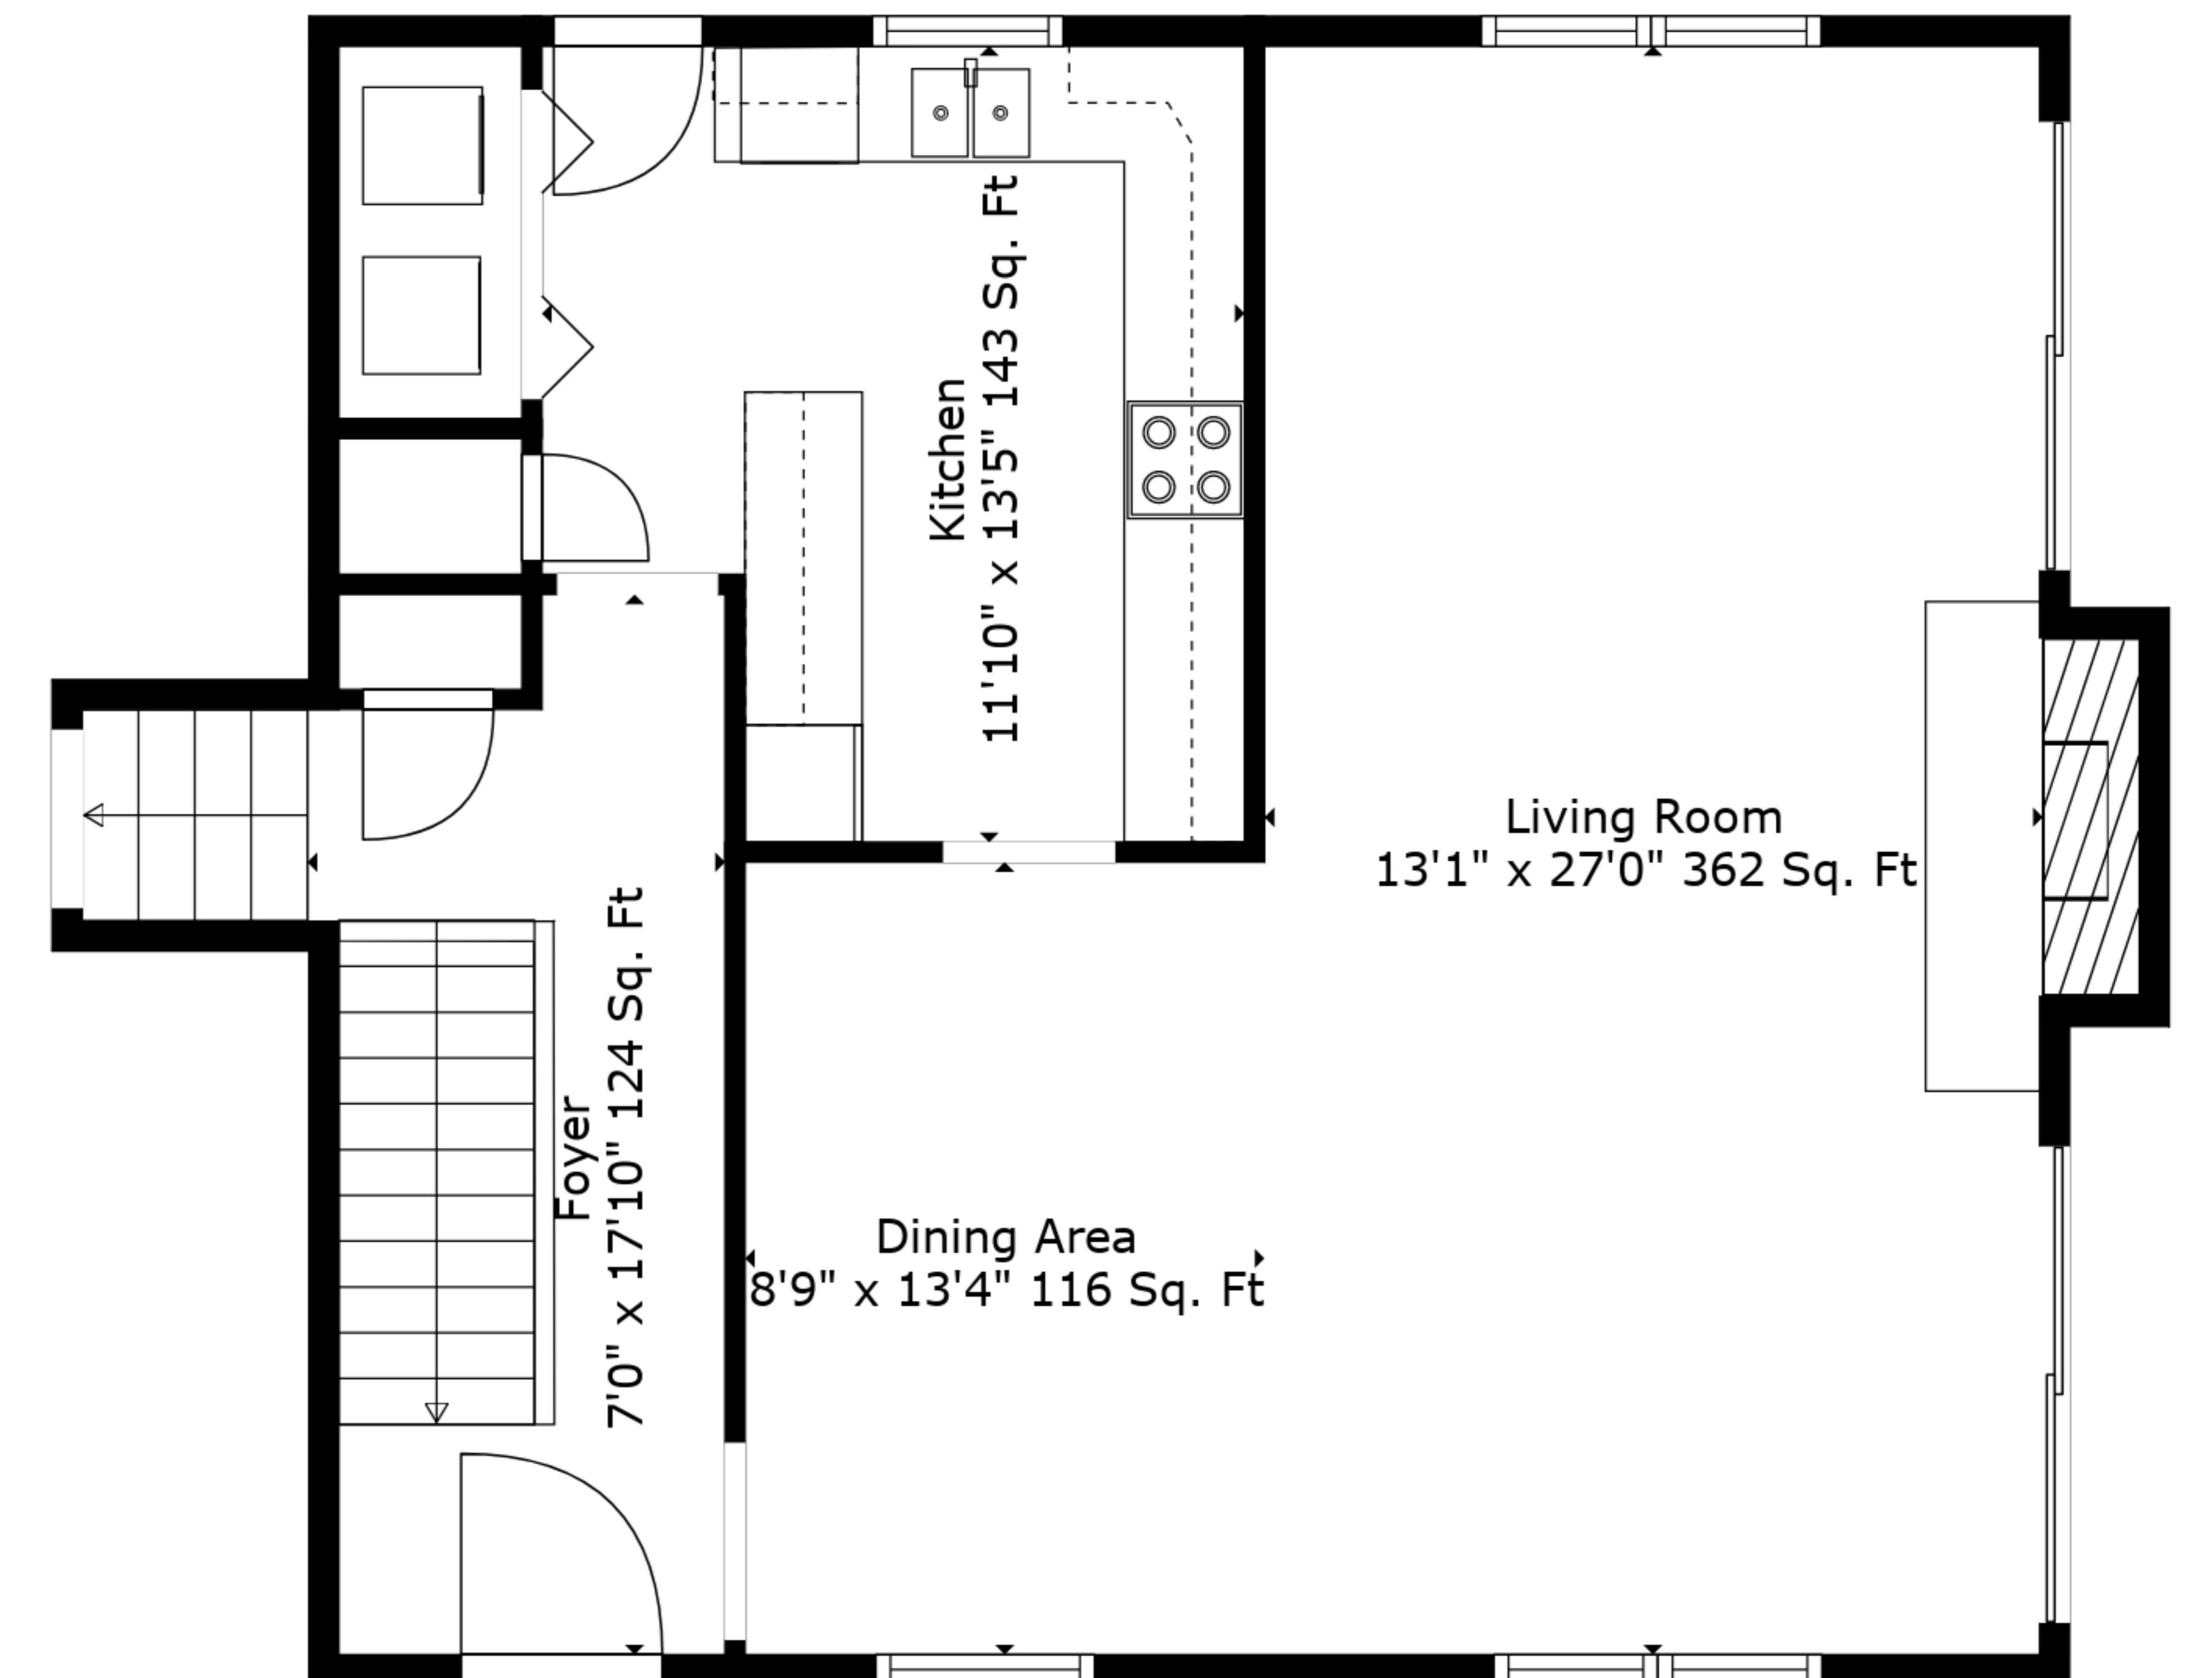

TOTAL: 2645 sq. ft  
 FLOOR 1: 740 sq. ft, FLOOR 2: 414 sq. ft, FLOOR 3: 792 sq. ft, FLOOR 4: 699 sq. ft  
 EXCLUDED AREAS: FIREPLACE: 27 sq. ft, STORAGE: 218 sq. ft

Measurements Are Deemed Highly Reliable But Not Guaranteed.

Floor 2

Floor 4

Floor 1

Floor 3

TOTAL: 2645 sq. ft  
 FLOOR 1: 740 sq. ft, FLOOR 2: 414 sq. ft, FLOOR 3: 792 sq. ft, FLOOR 4: 699 sq. ft  
 EXCLUDED AREAS: FIREPLACE: 27 sq. ft, STORAGE: 218 sq. ft

Measurements Are Deemed Highly Reliable But Not Guaranteed.