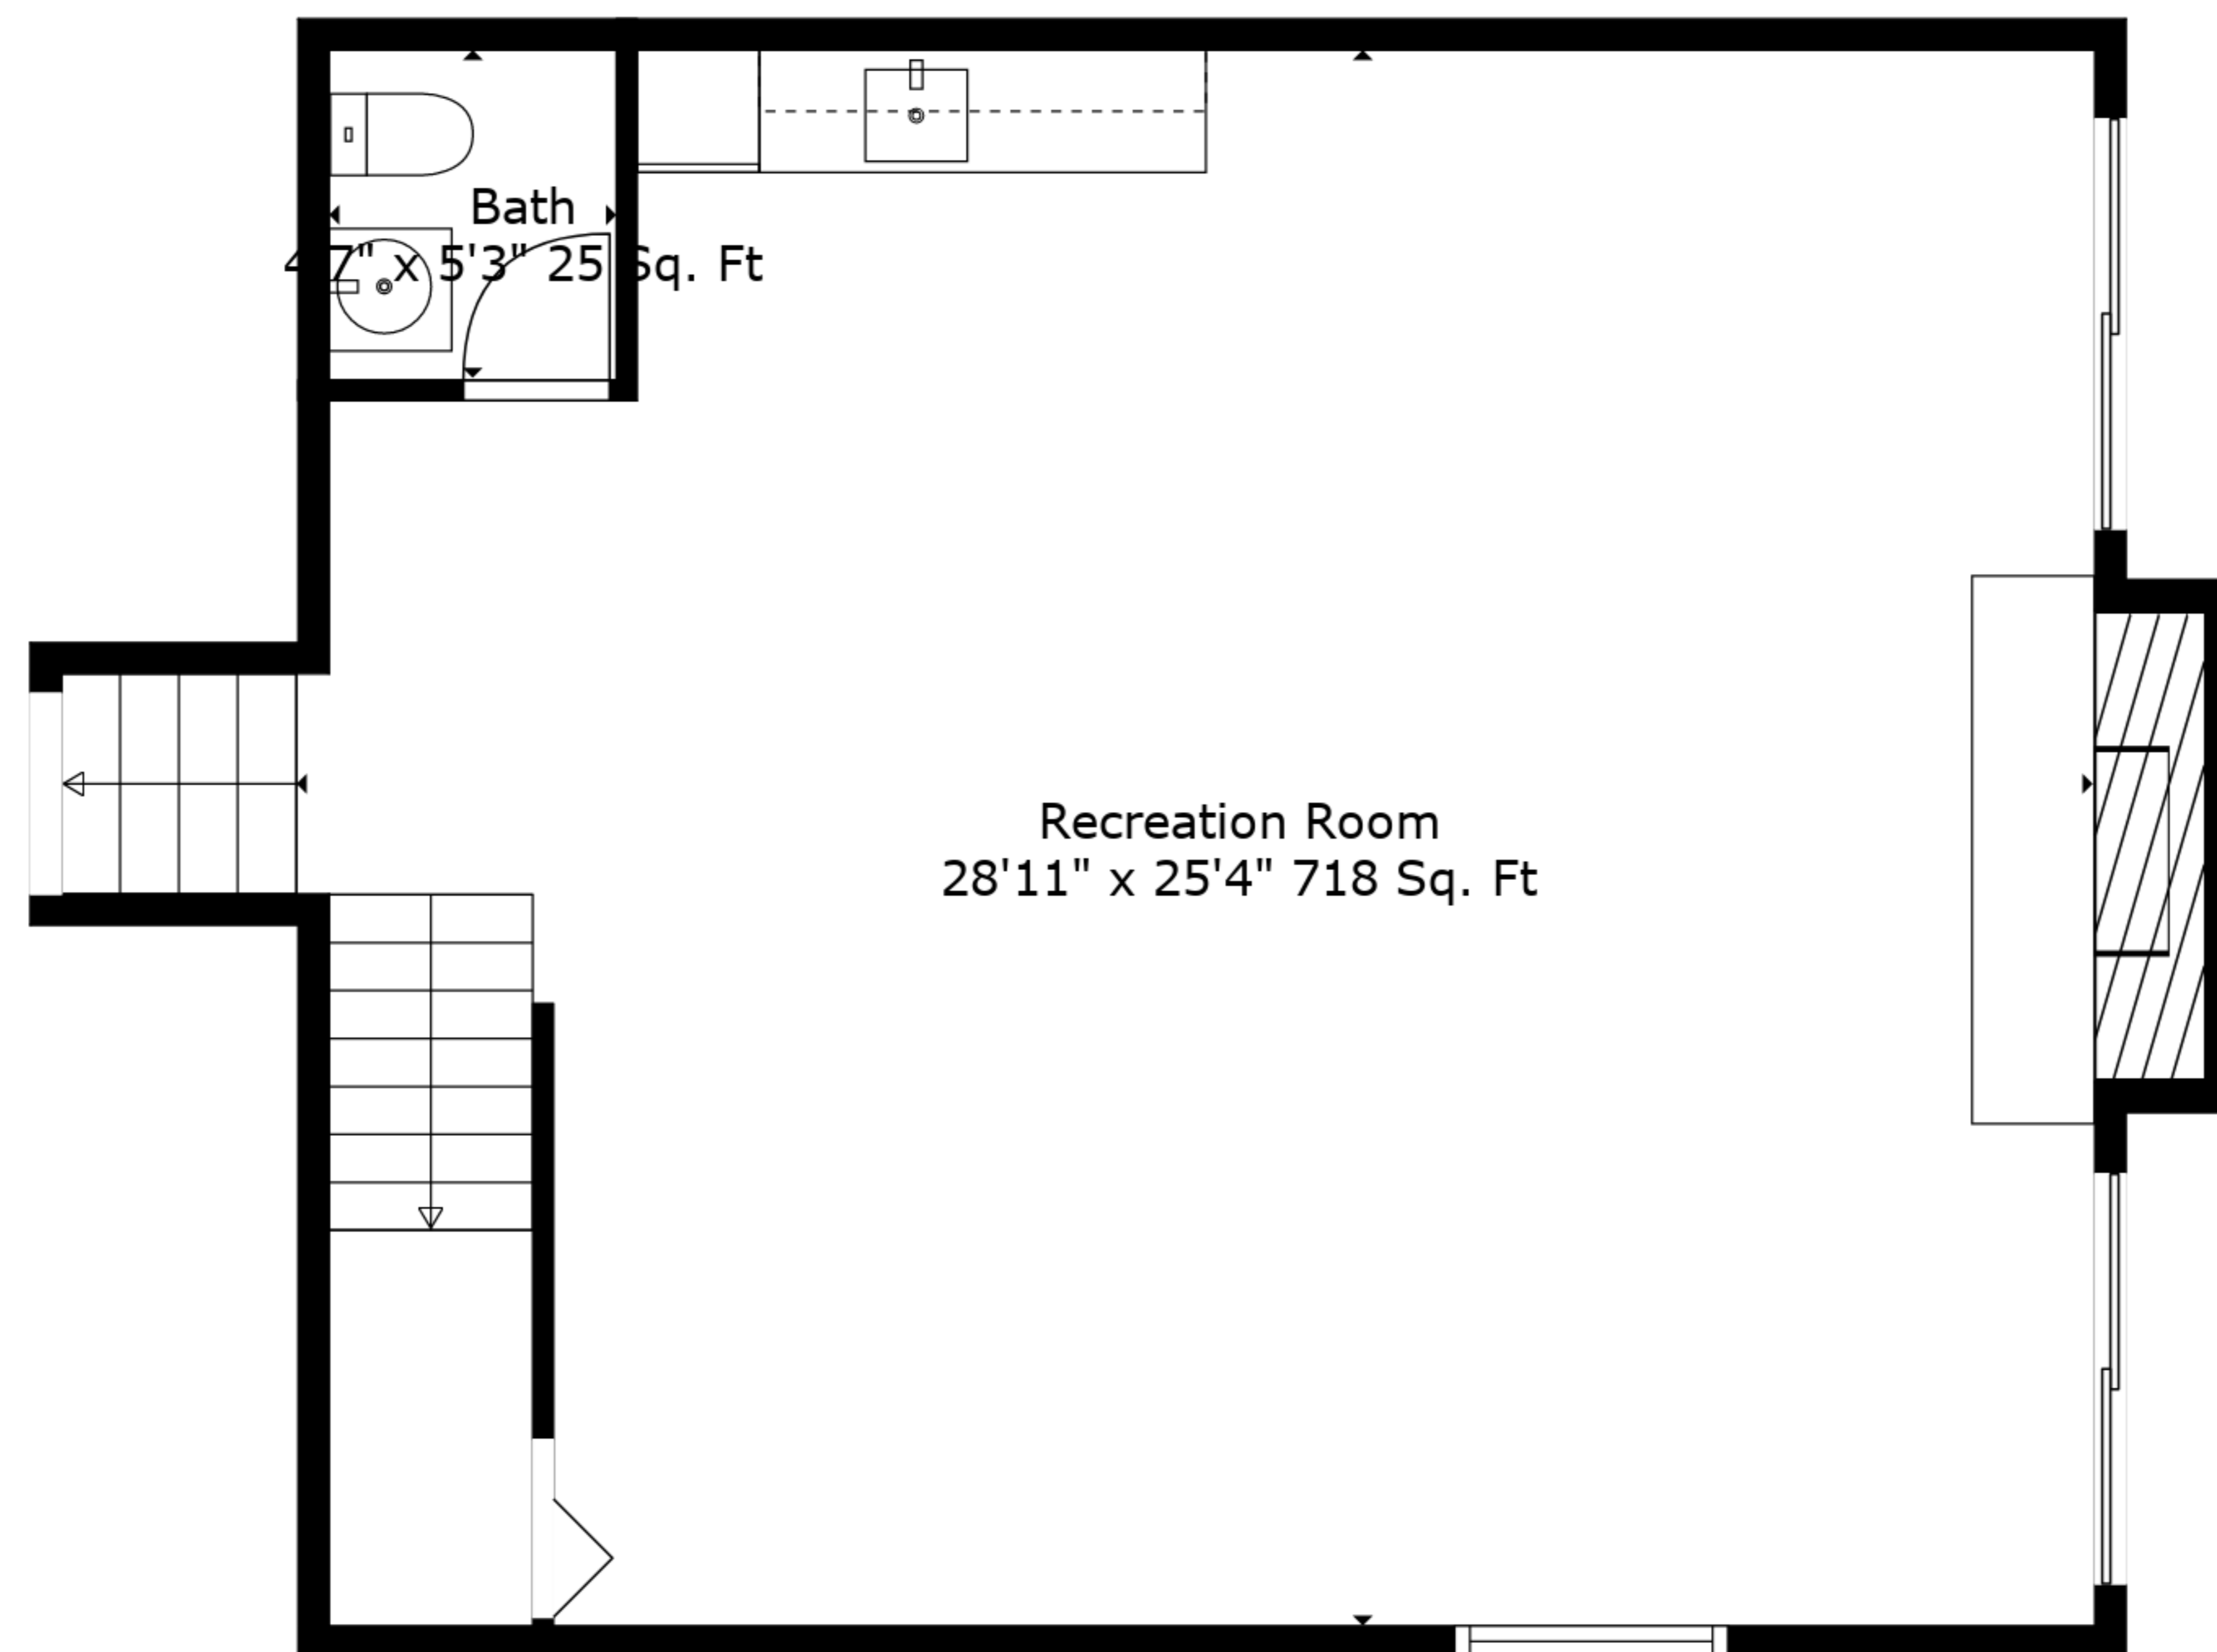

TOTAL: 2645 sq. ft  
 FLOOR 1: 740 sq. ft, FLOOR 2: 414 sq. ft, FLOOR 3: 792 sq. ft, FLOOR 4: 699 sq. ft  
 EXCLUDED AREAS: FIREPLACE: 27 sq. ft, STORAGE: 218 sq. ft

Measurements Are Deemed Highly Reliable But Not Guaranteed.

Floor 2

Floor 4

Floor 1

Floor 3

TOTAL: 2645 sq. ft  
 FLOOR 1: 740 sq. ft, FLOOR 2: 414 sq. ft, FLOOR 3: 792 sq. ft, FLOOR 4: 699 sq. ft  
 EXCLUDED AREAS: FIREPLACE: 27 sq. ft, STORAGE: 218 sq. ft

Measurements Are Deemed Highly Reliable But Not Guaranteed.