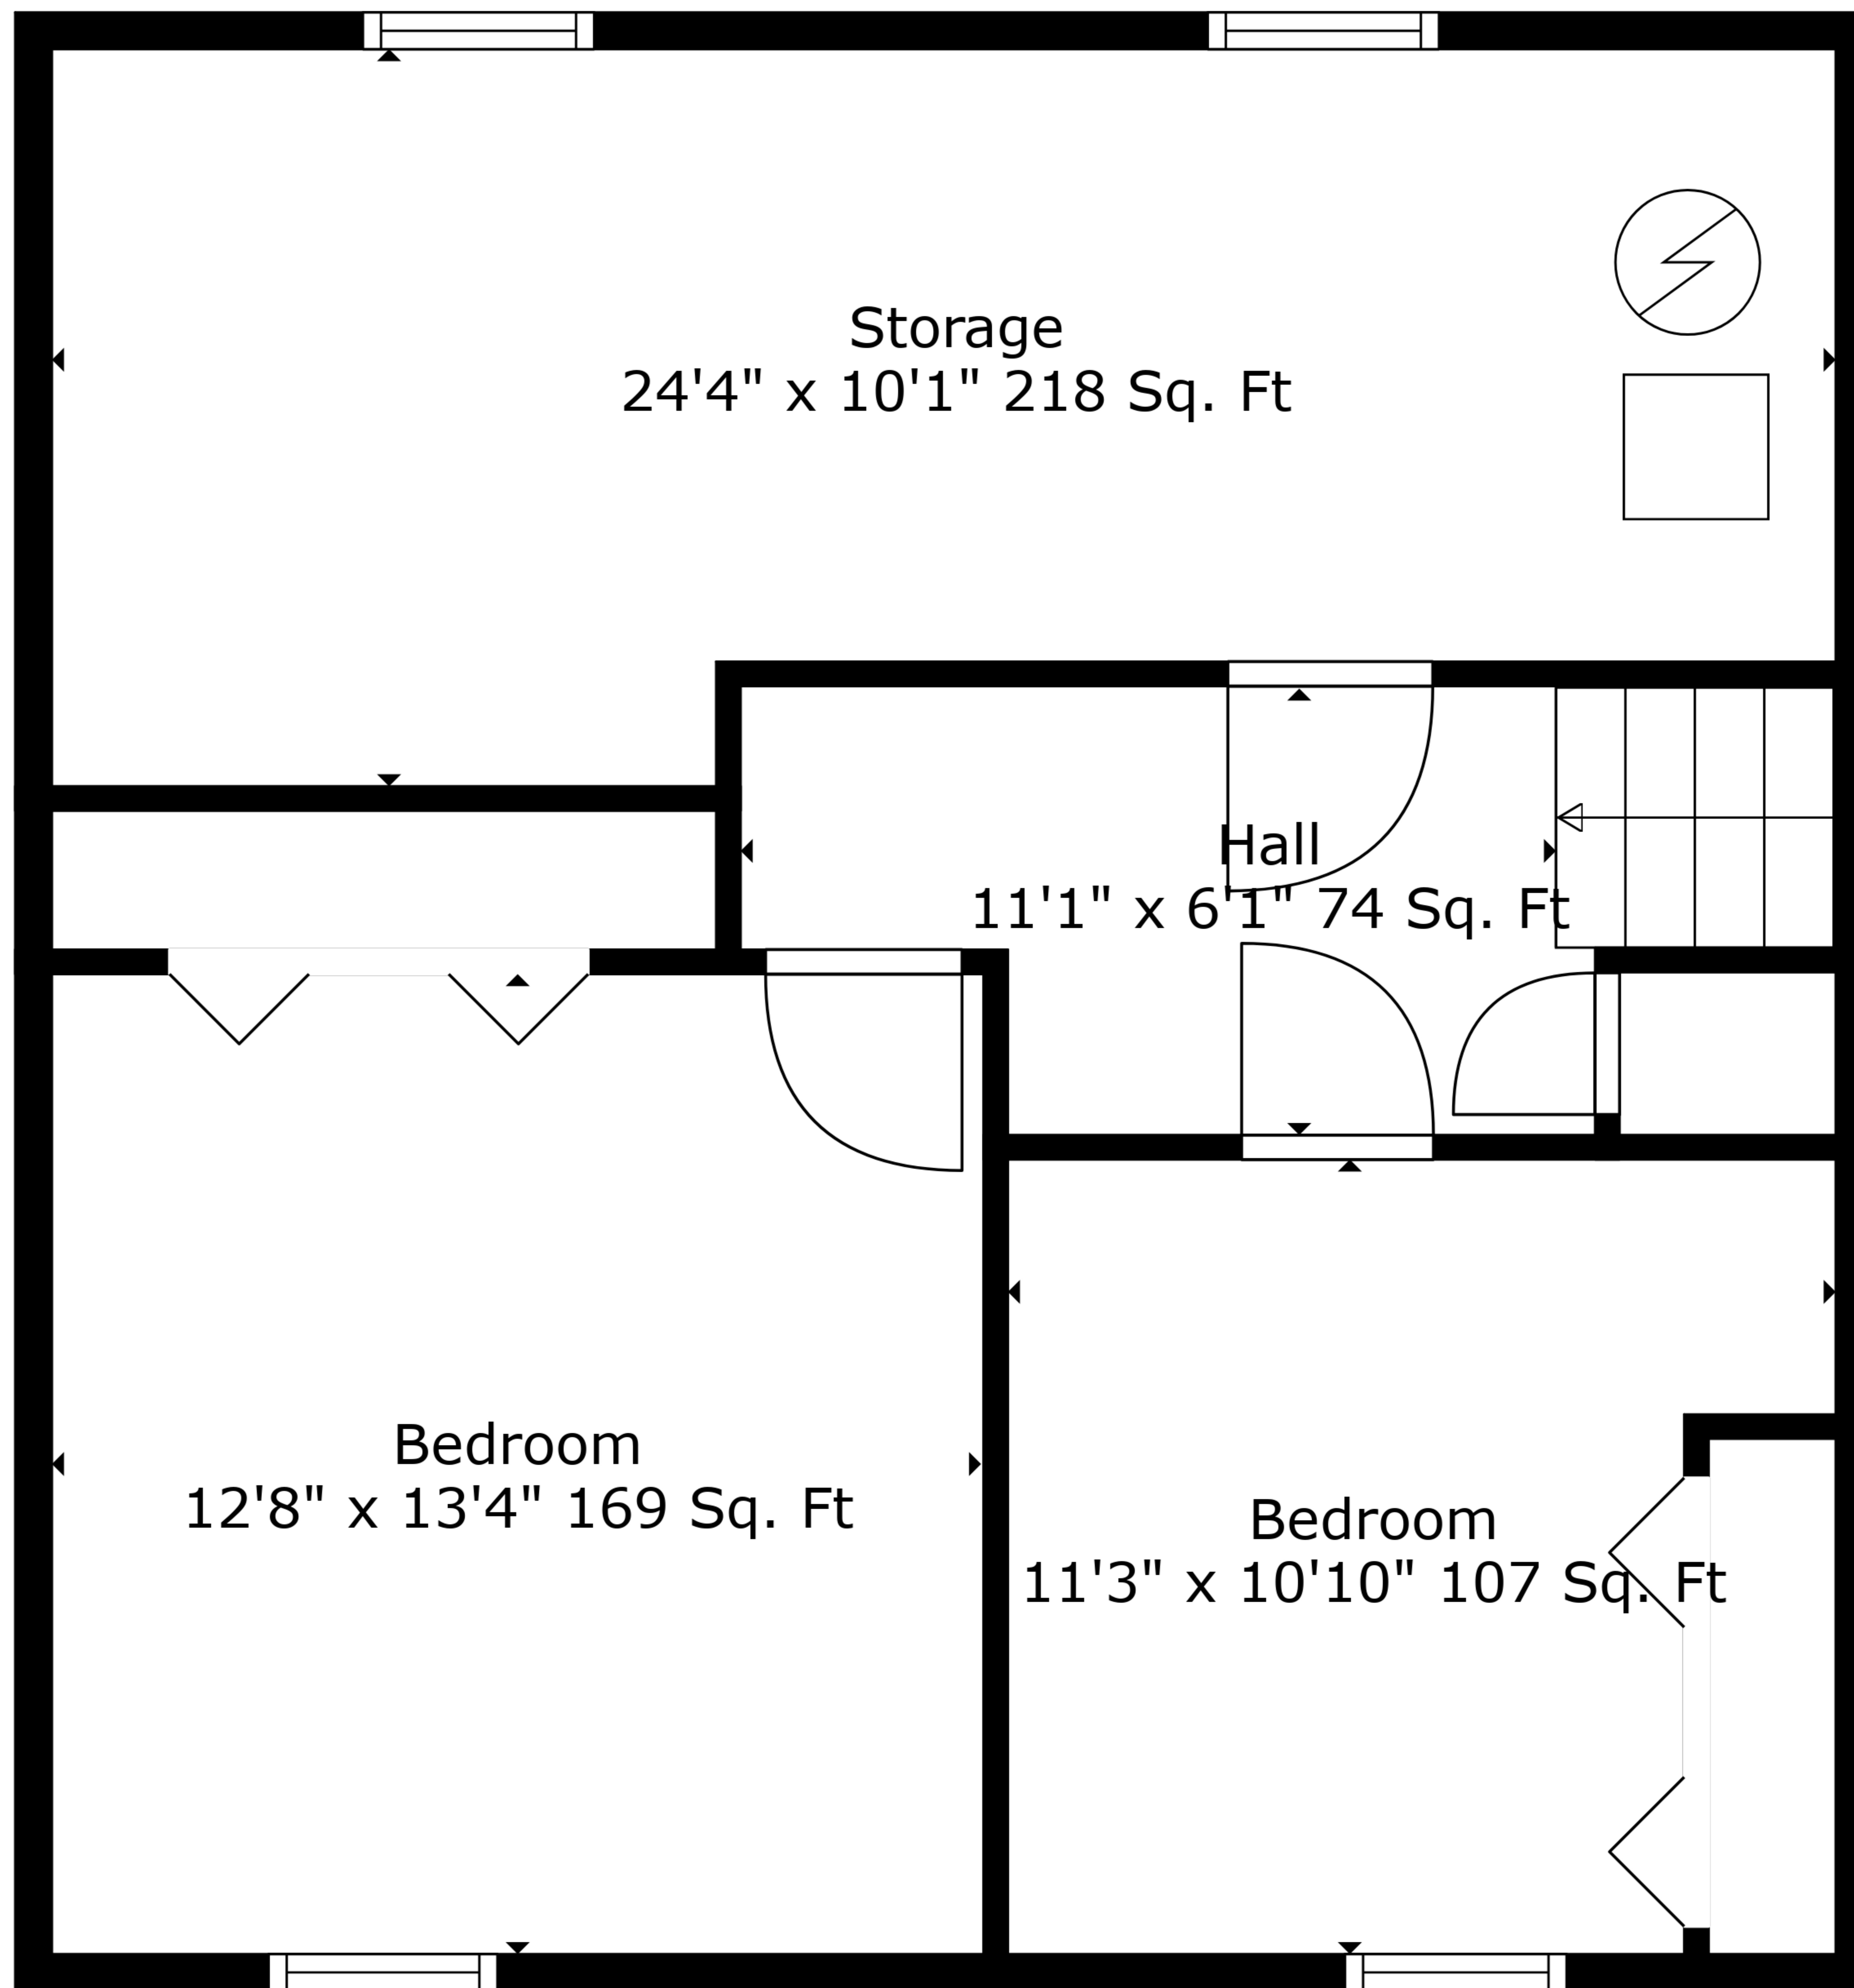

TOTAL: 2645 sq. ft  
 FLOOR 1: 740 sq. ft, FLOOR 2: 414 sq. ft, FLOOR 3: 792 sq. ft, FLOOR 4: 699 sq. ft  
 EXCLUDED AREAS: FIREPLACE: 27 sq. ft, STORAGE: 218 sq. ft

Measurements Are Deemed Highly Reliable But Not Guaranteed.