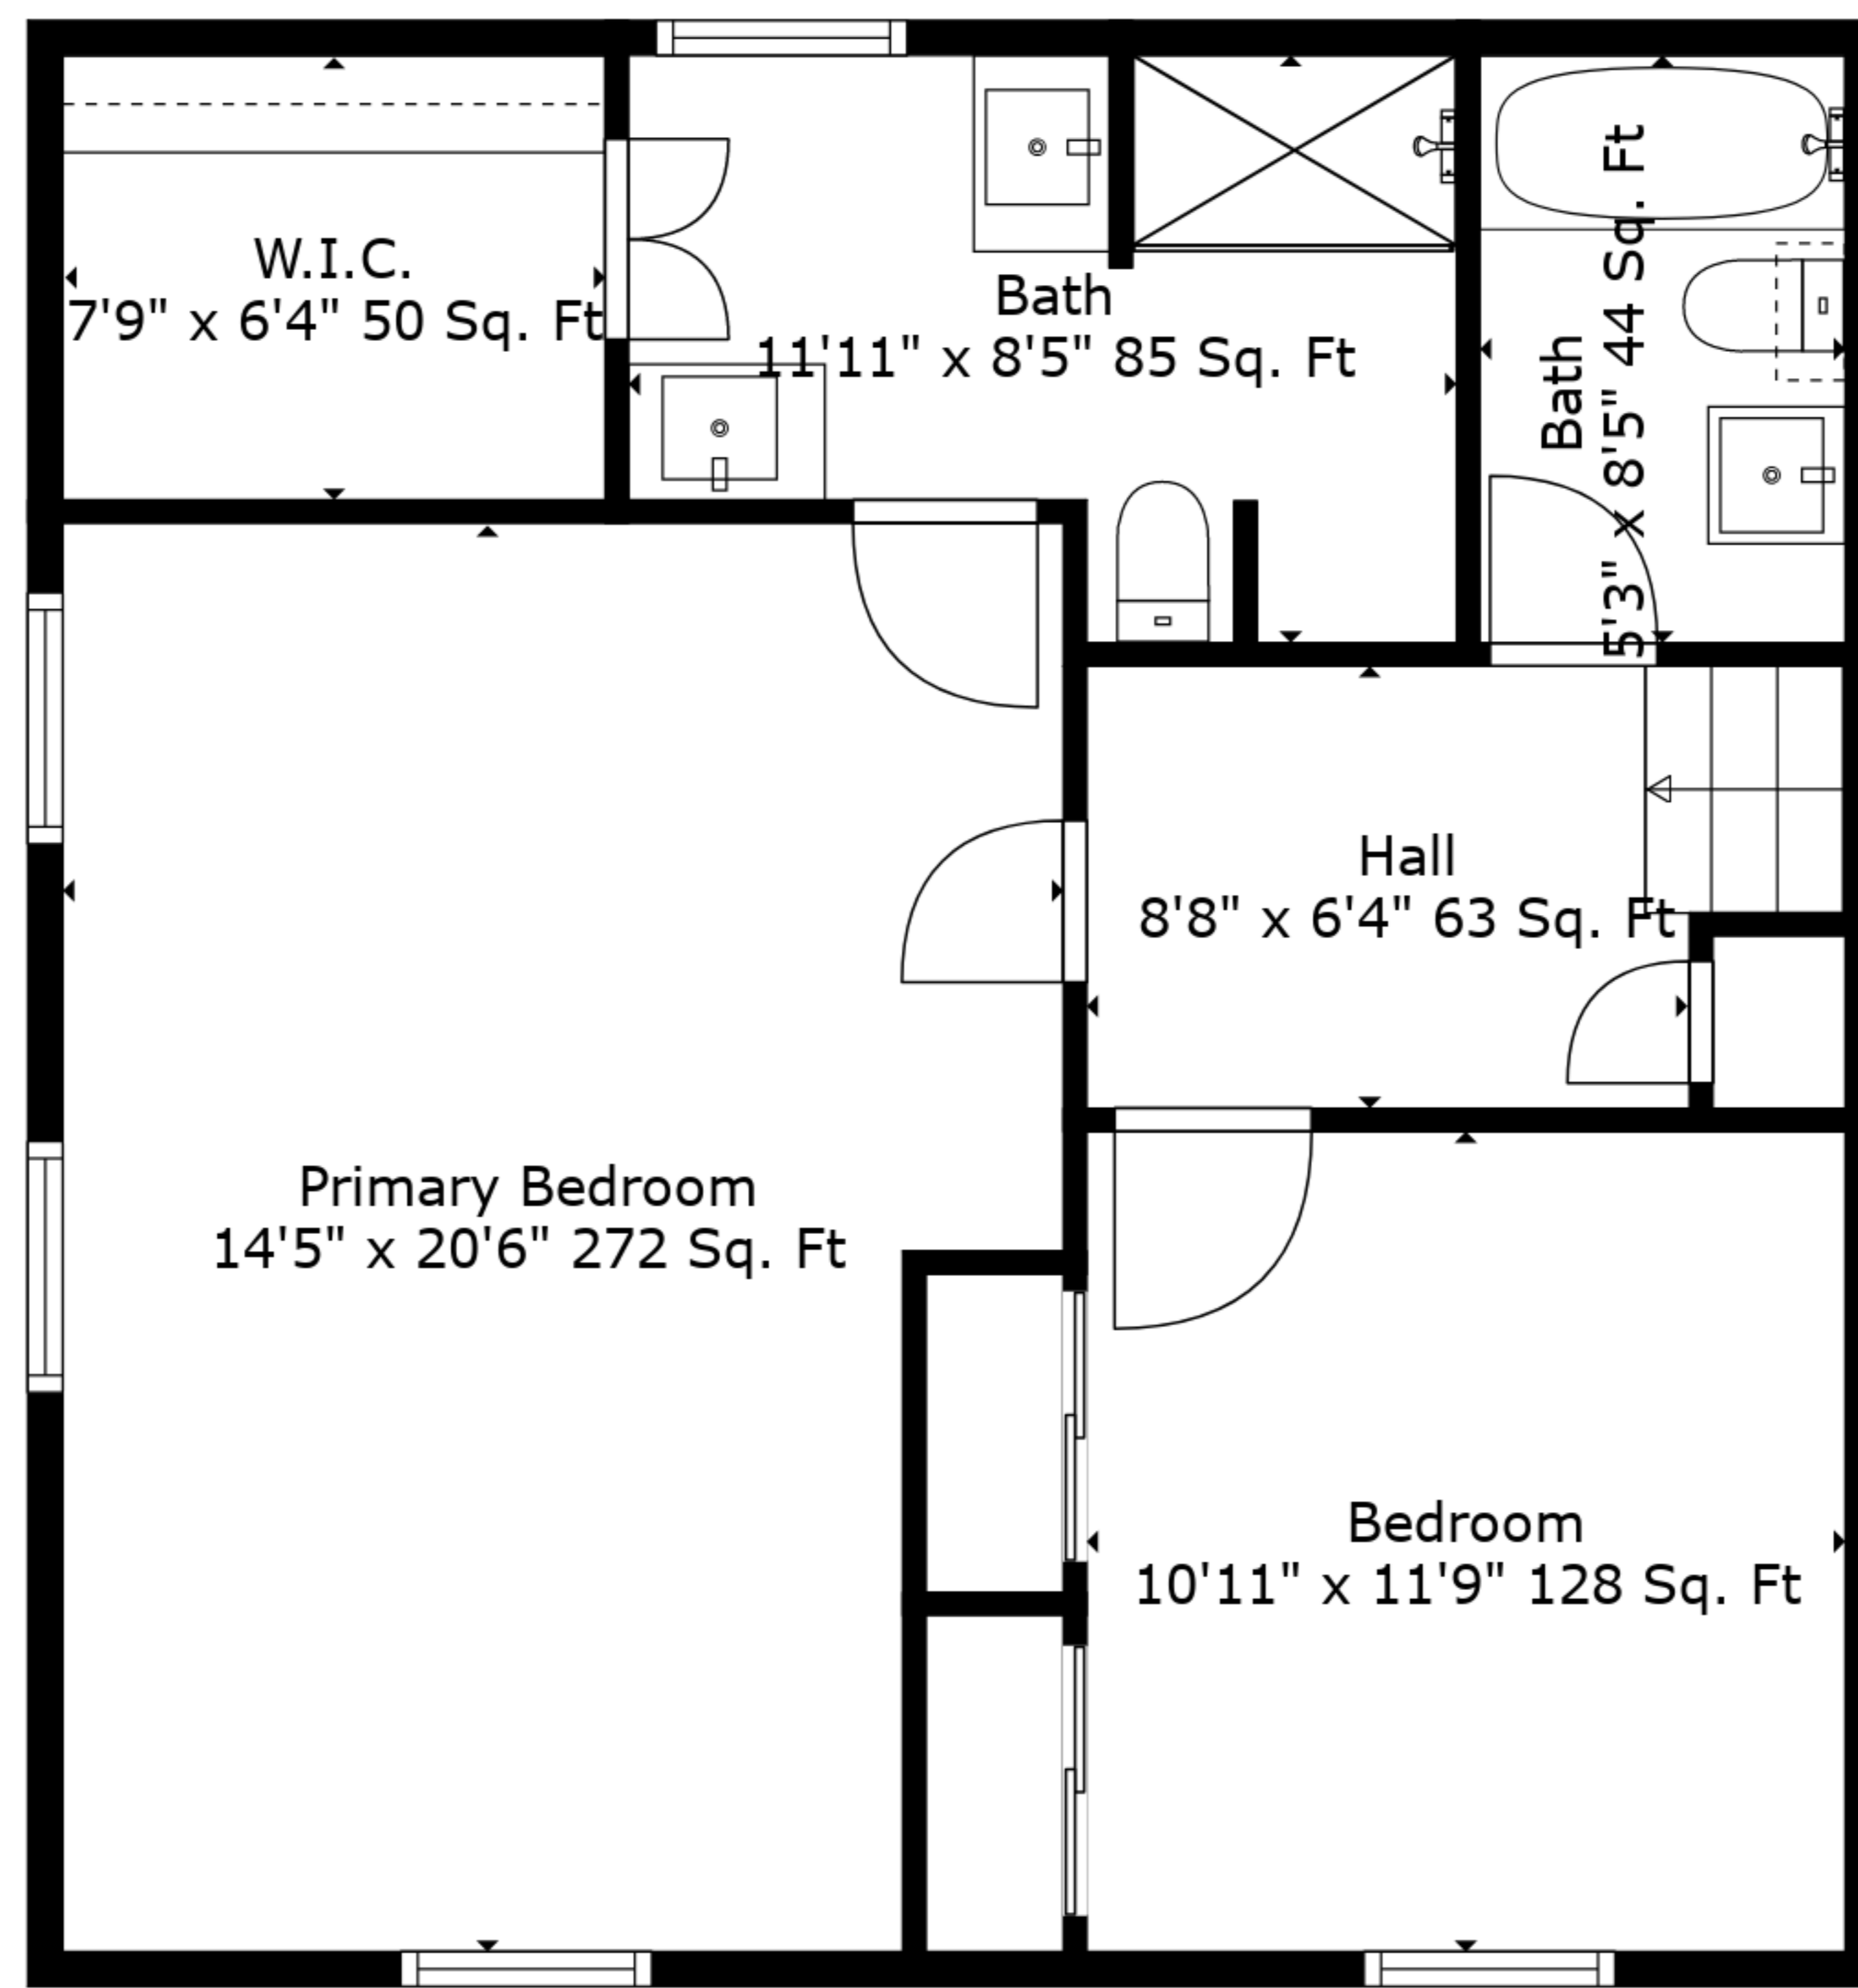

Floor 4

TOTAL: 2645 sq. ft
FLOOR 1: 740 sq. ft, FLOOR 2: 414 sq. ft, FLOOR 3: 792 sq. ft, FLOOR 4: 699 sq. ft
EXCLUDED AREAS: FIREPLACE: 27 sq. ft, STORAGE: 218 sq. ft

Measurements Are Deemed Highly Reliable But Not Guaranteed.