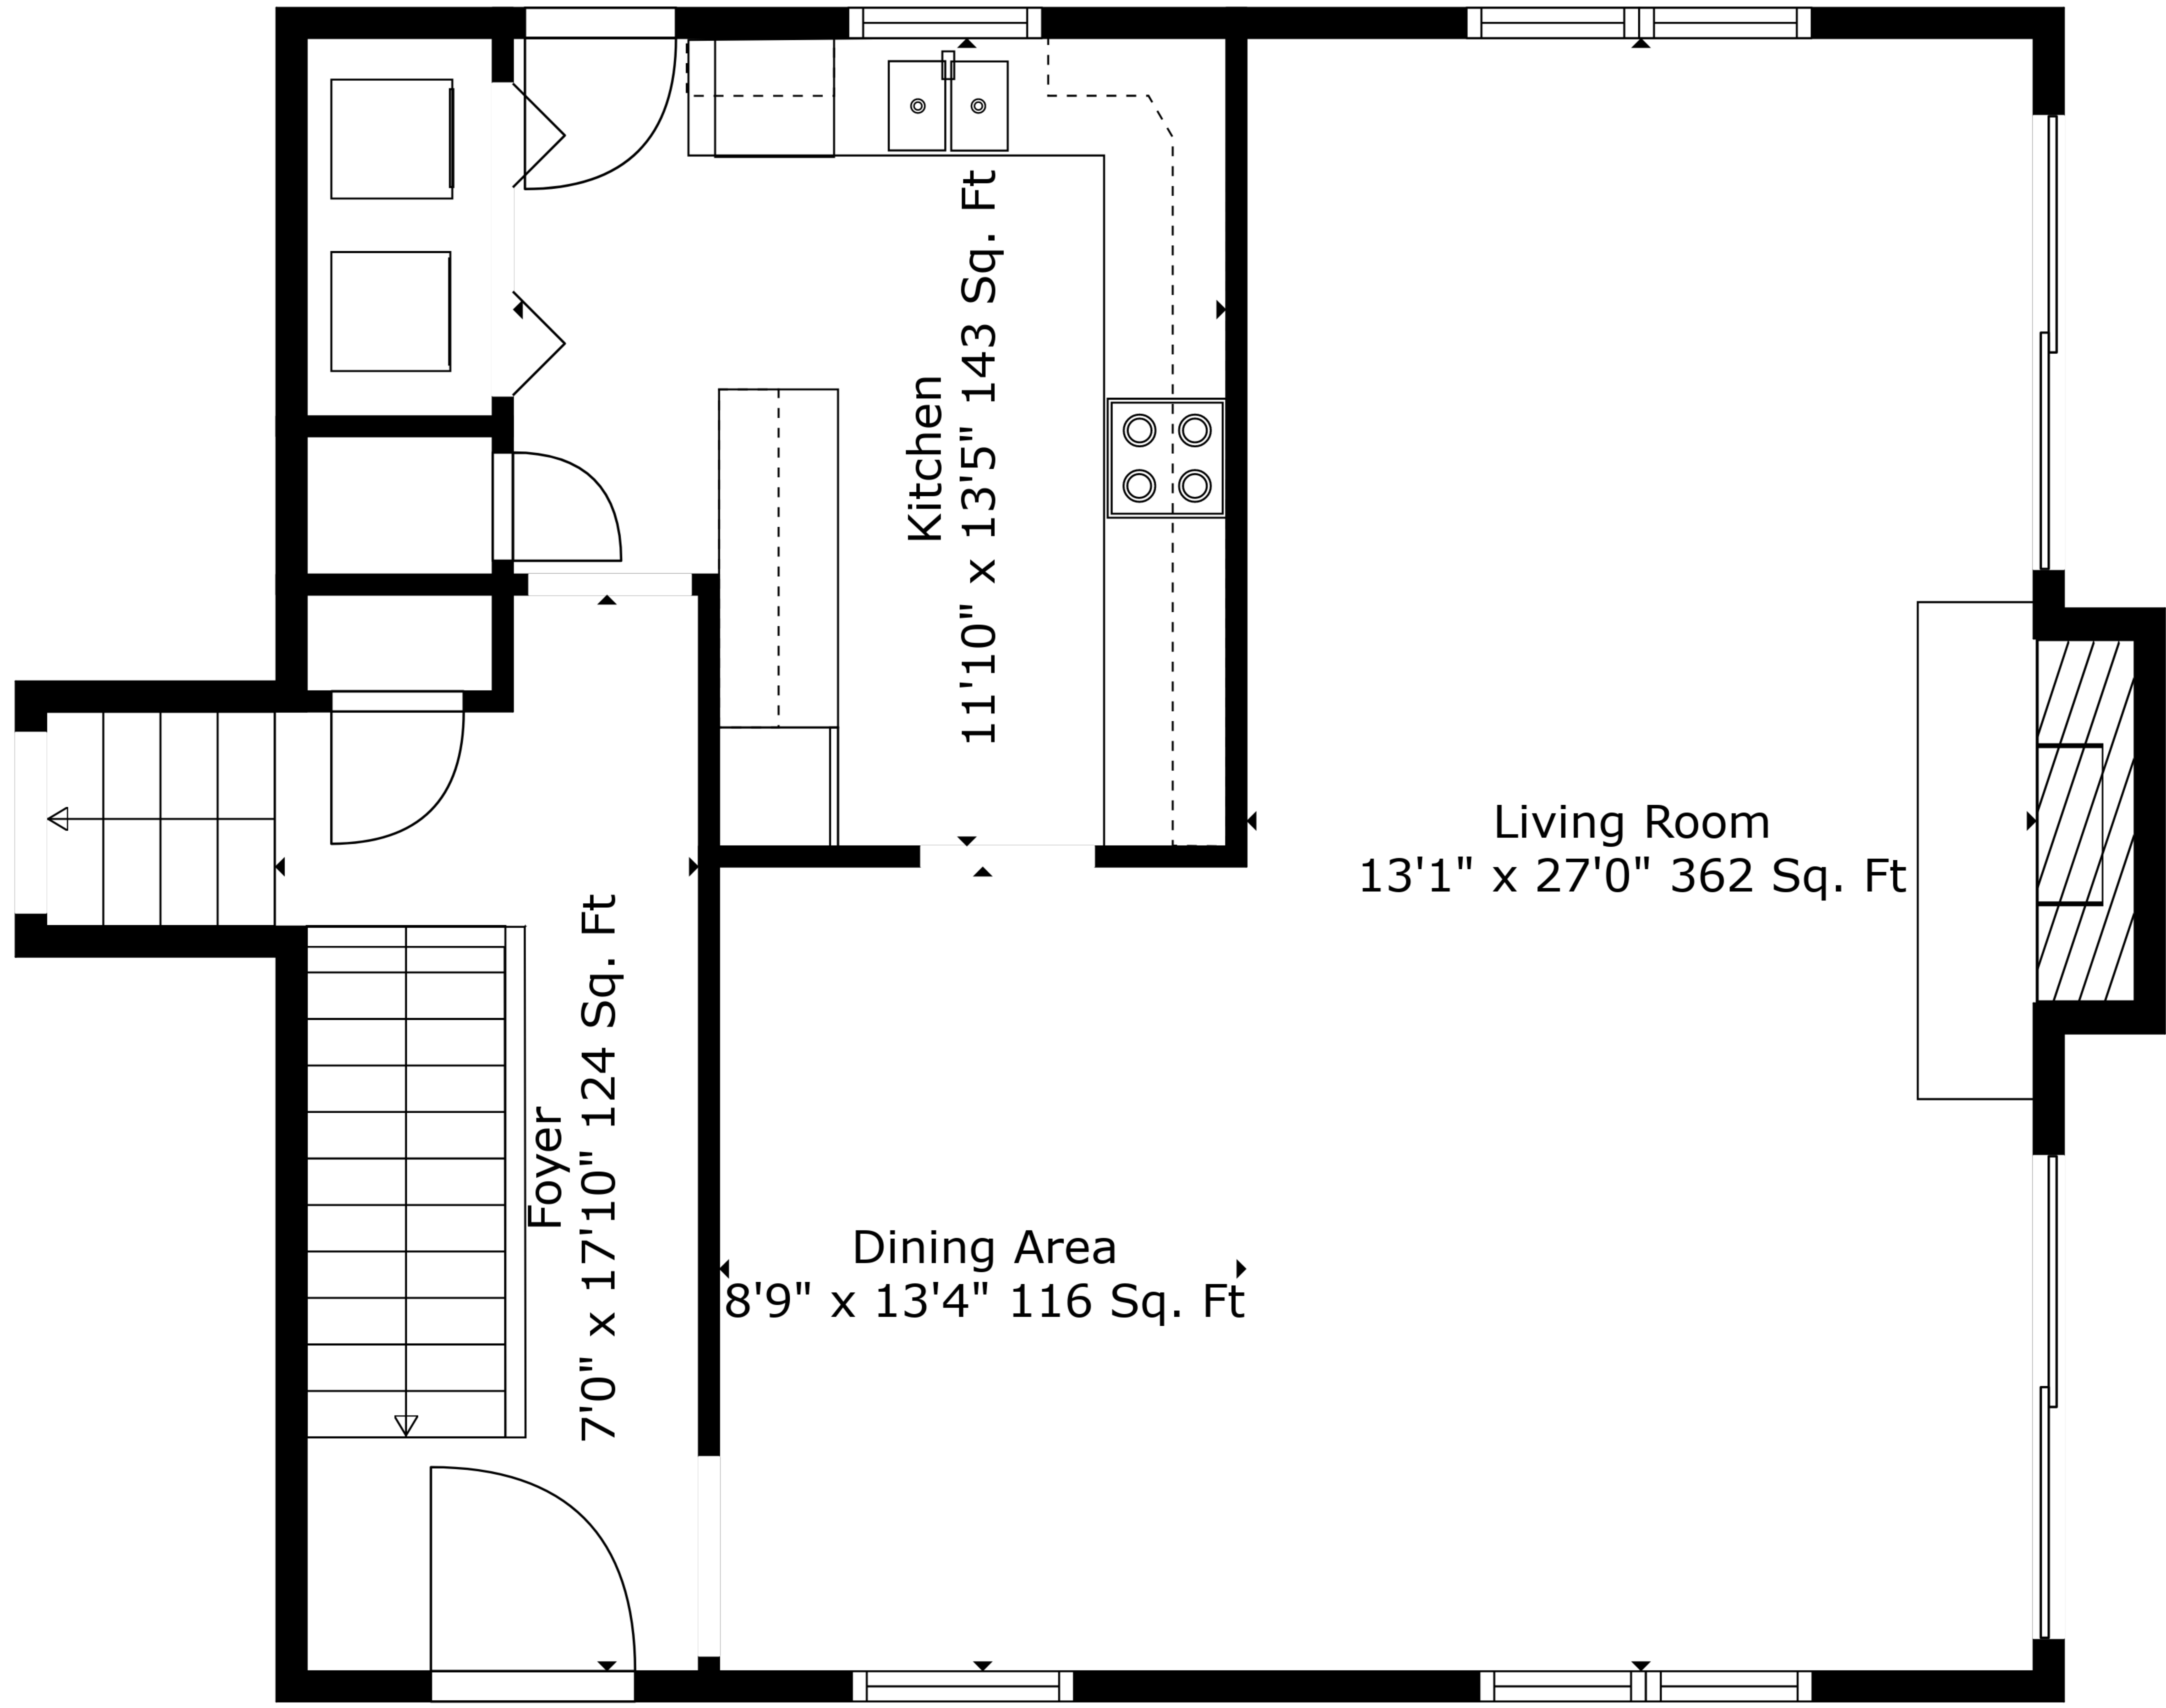

TOTAL: 2645 sq. ft  
 FLOOR 1: 740 sq. ft, FLOOR 2: 414 sq. ft, FLOOR 3: 792 sq. ft, FLOOR 4: 699 sq. ft  
 EXCLUDED AREAS: FIREPLACE: 27 sq. ft, STORAGE: 218 sq. ft

Measurements Are Deemed Highly Reliable But Not Guaranteed.