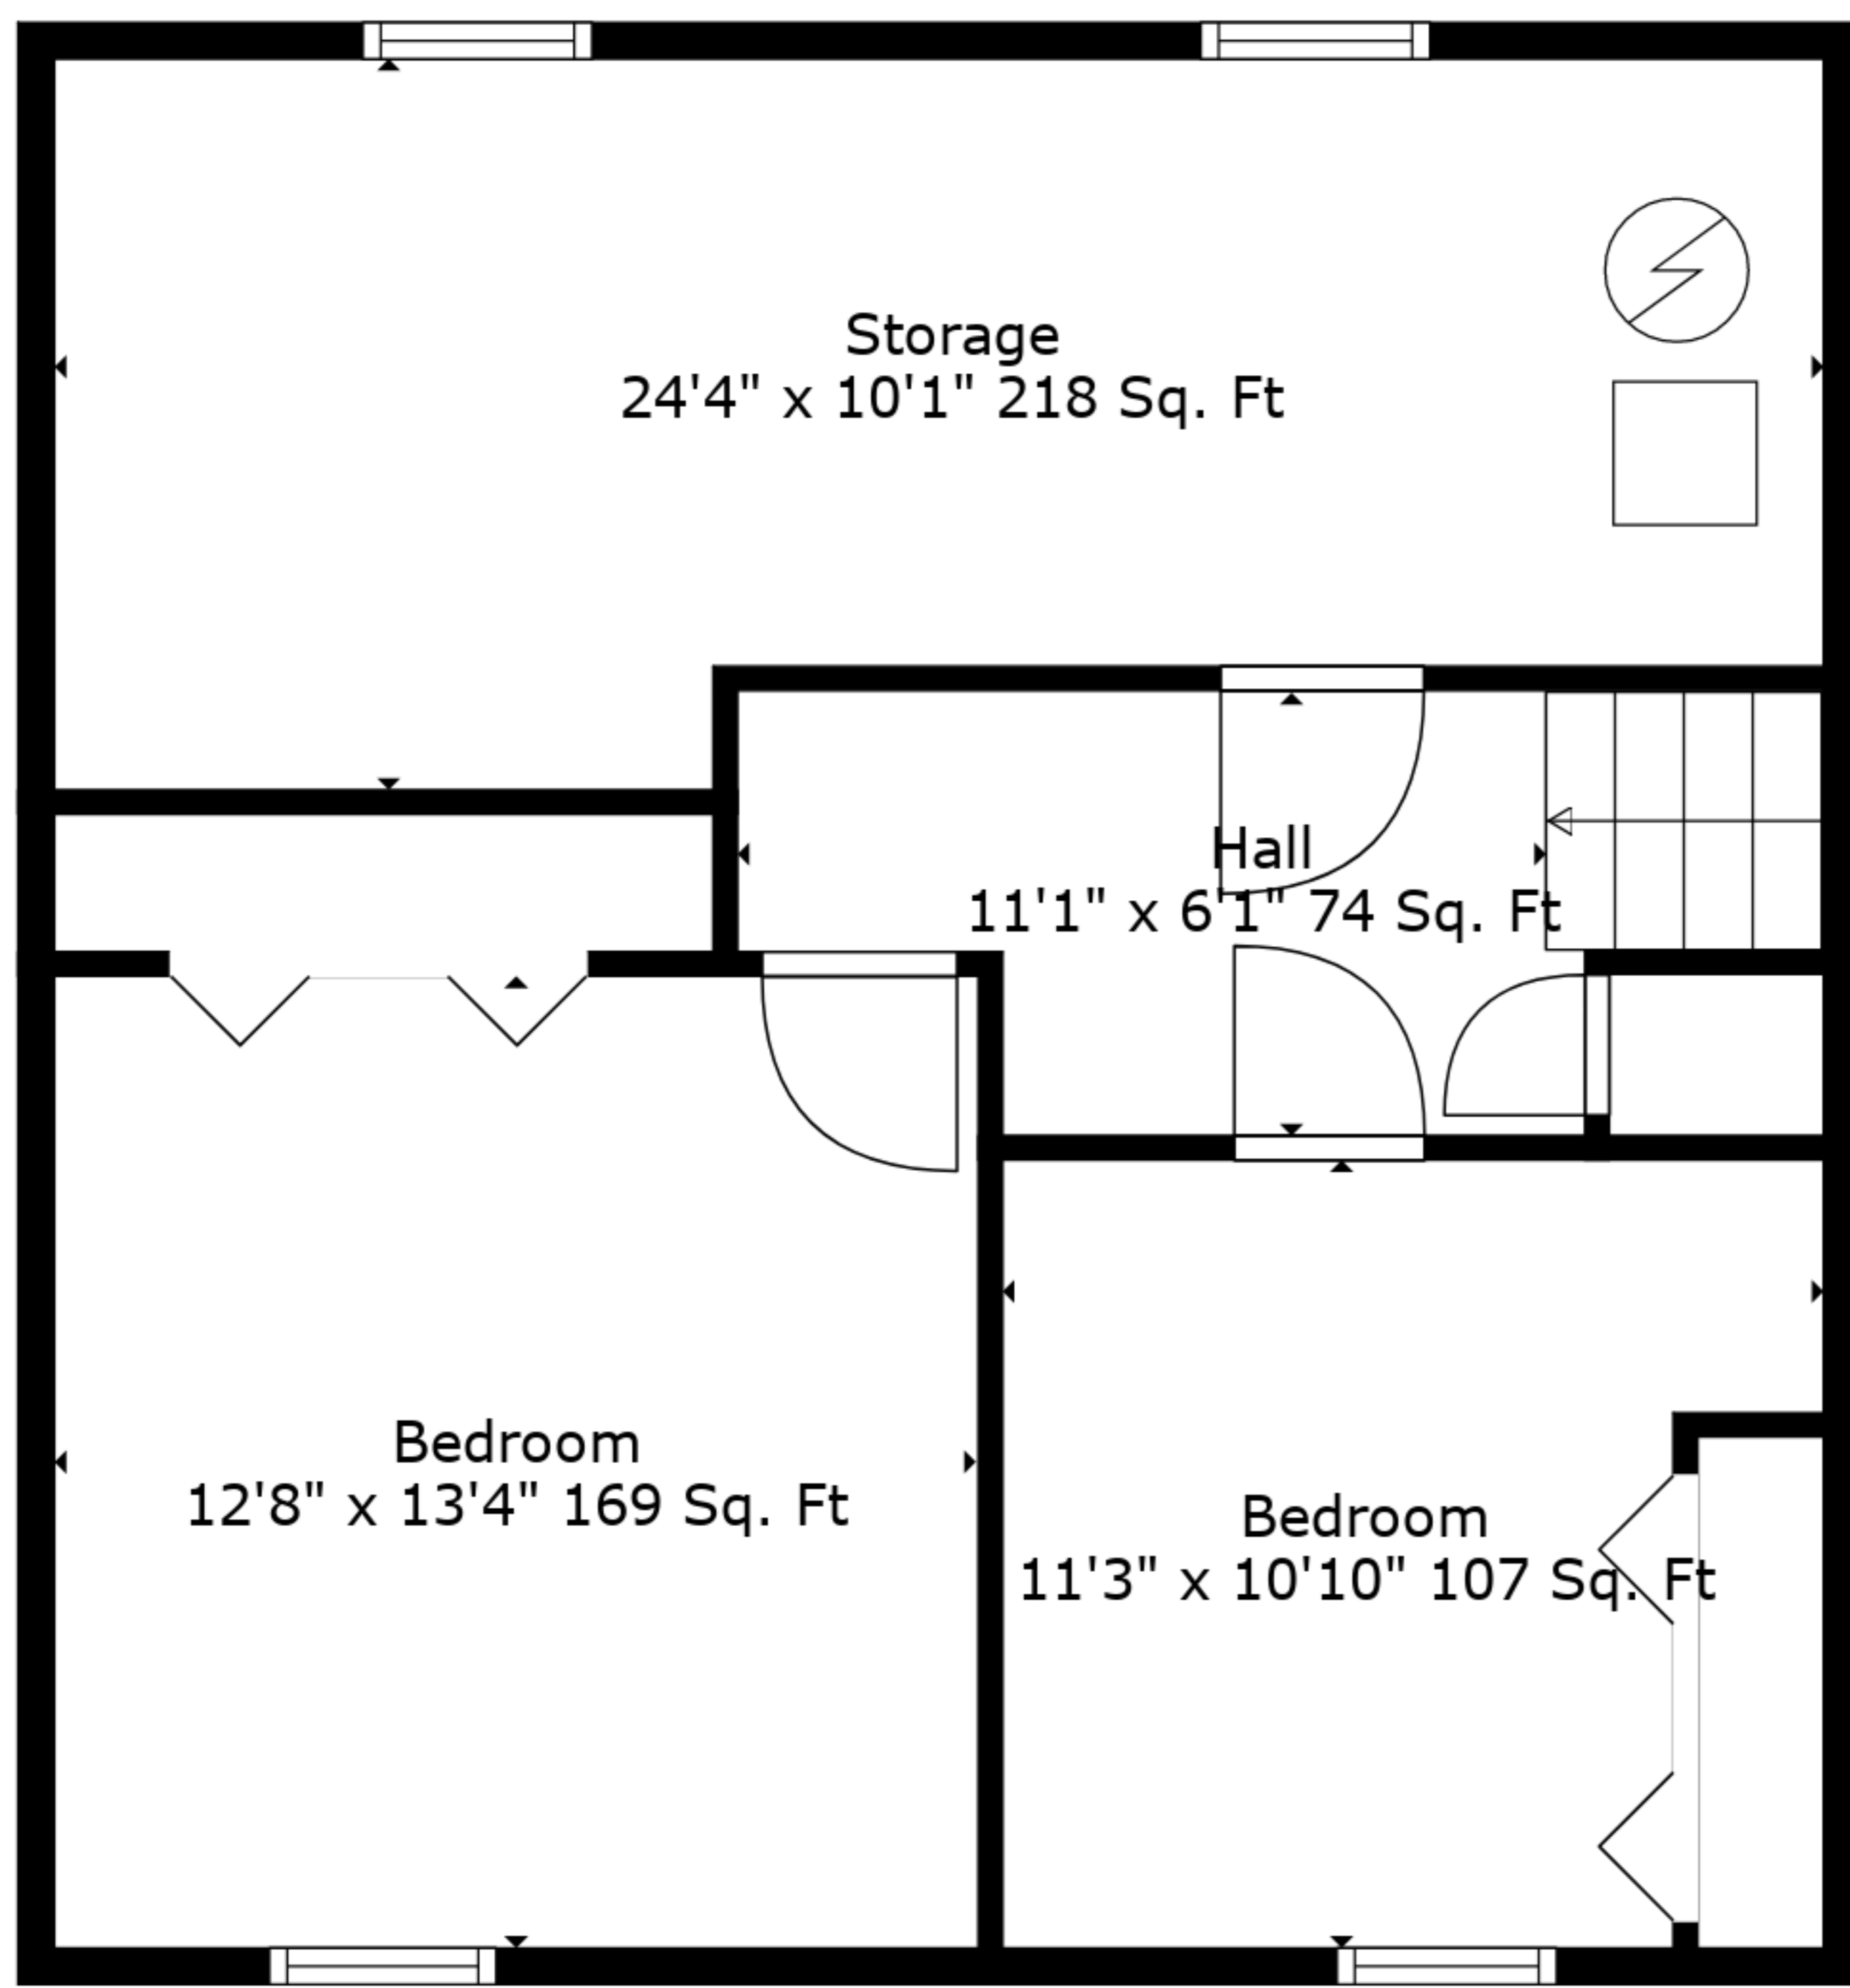

TOTAL: 2645 sq. ft  
 FLOOR 1: 740 sq. ft, FLOOR 2: 414 sq. ft, FLOOR 3: 792 sq. ft, FLOOR 4: 699 sq. ft  
 EXCLUDED AREAS: FIREPLACE: 27 sq. ft, STORAGE: 218 sq. ft

Measurements Are Deemed Highly Reliable But Not Guaranteed.