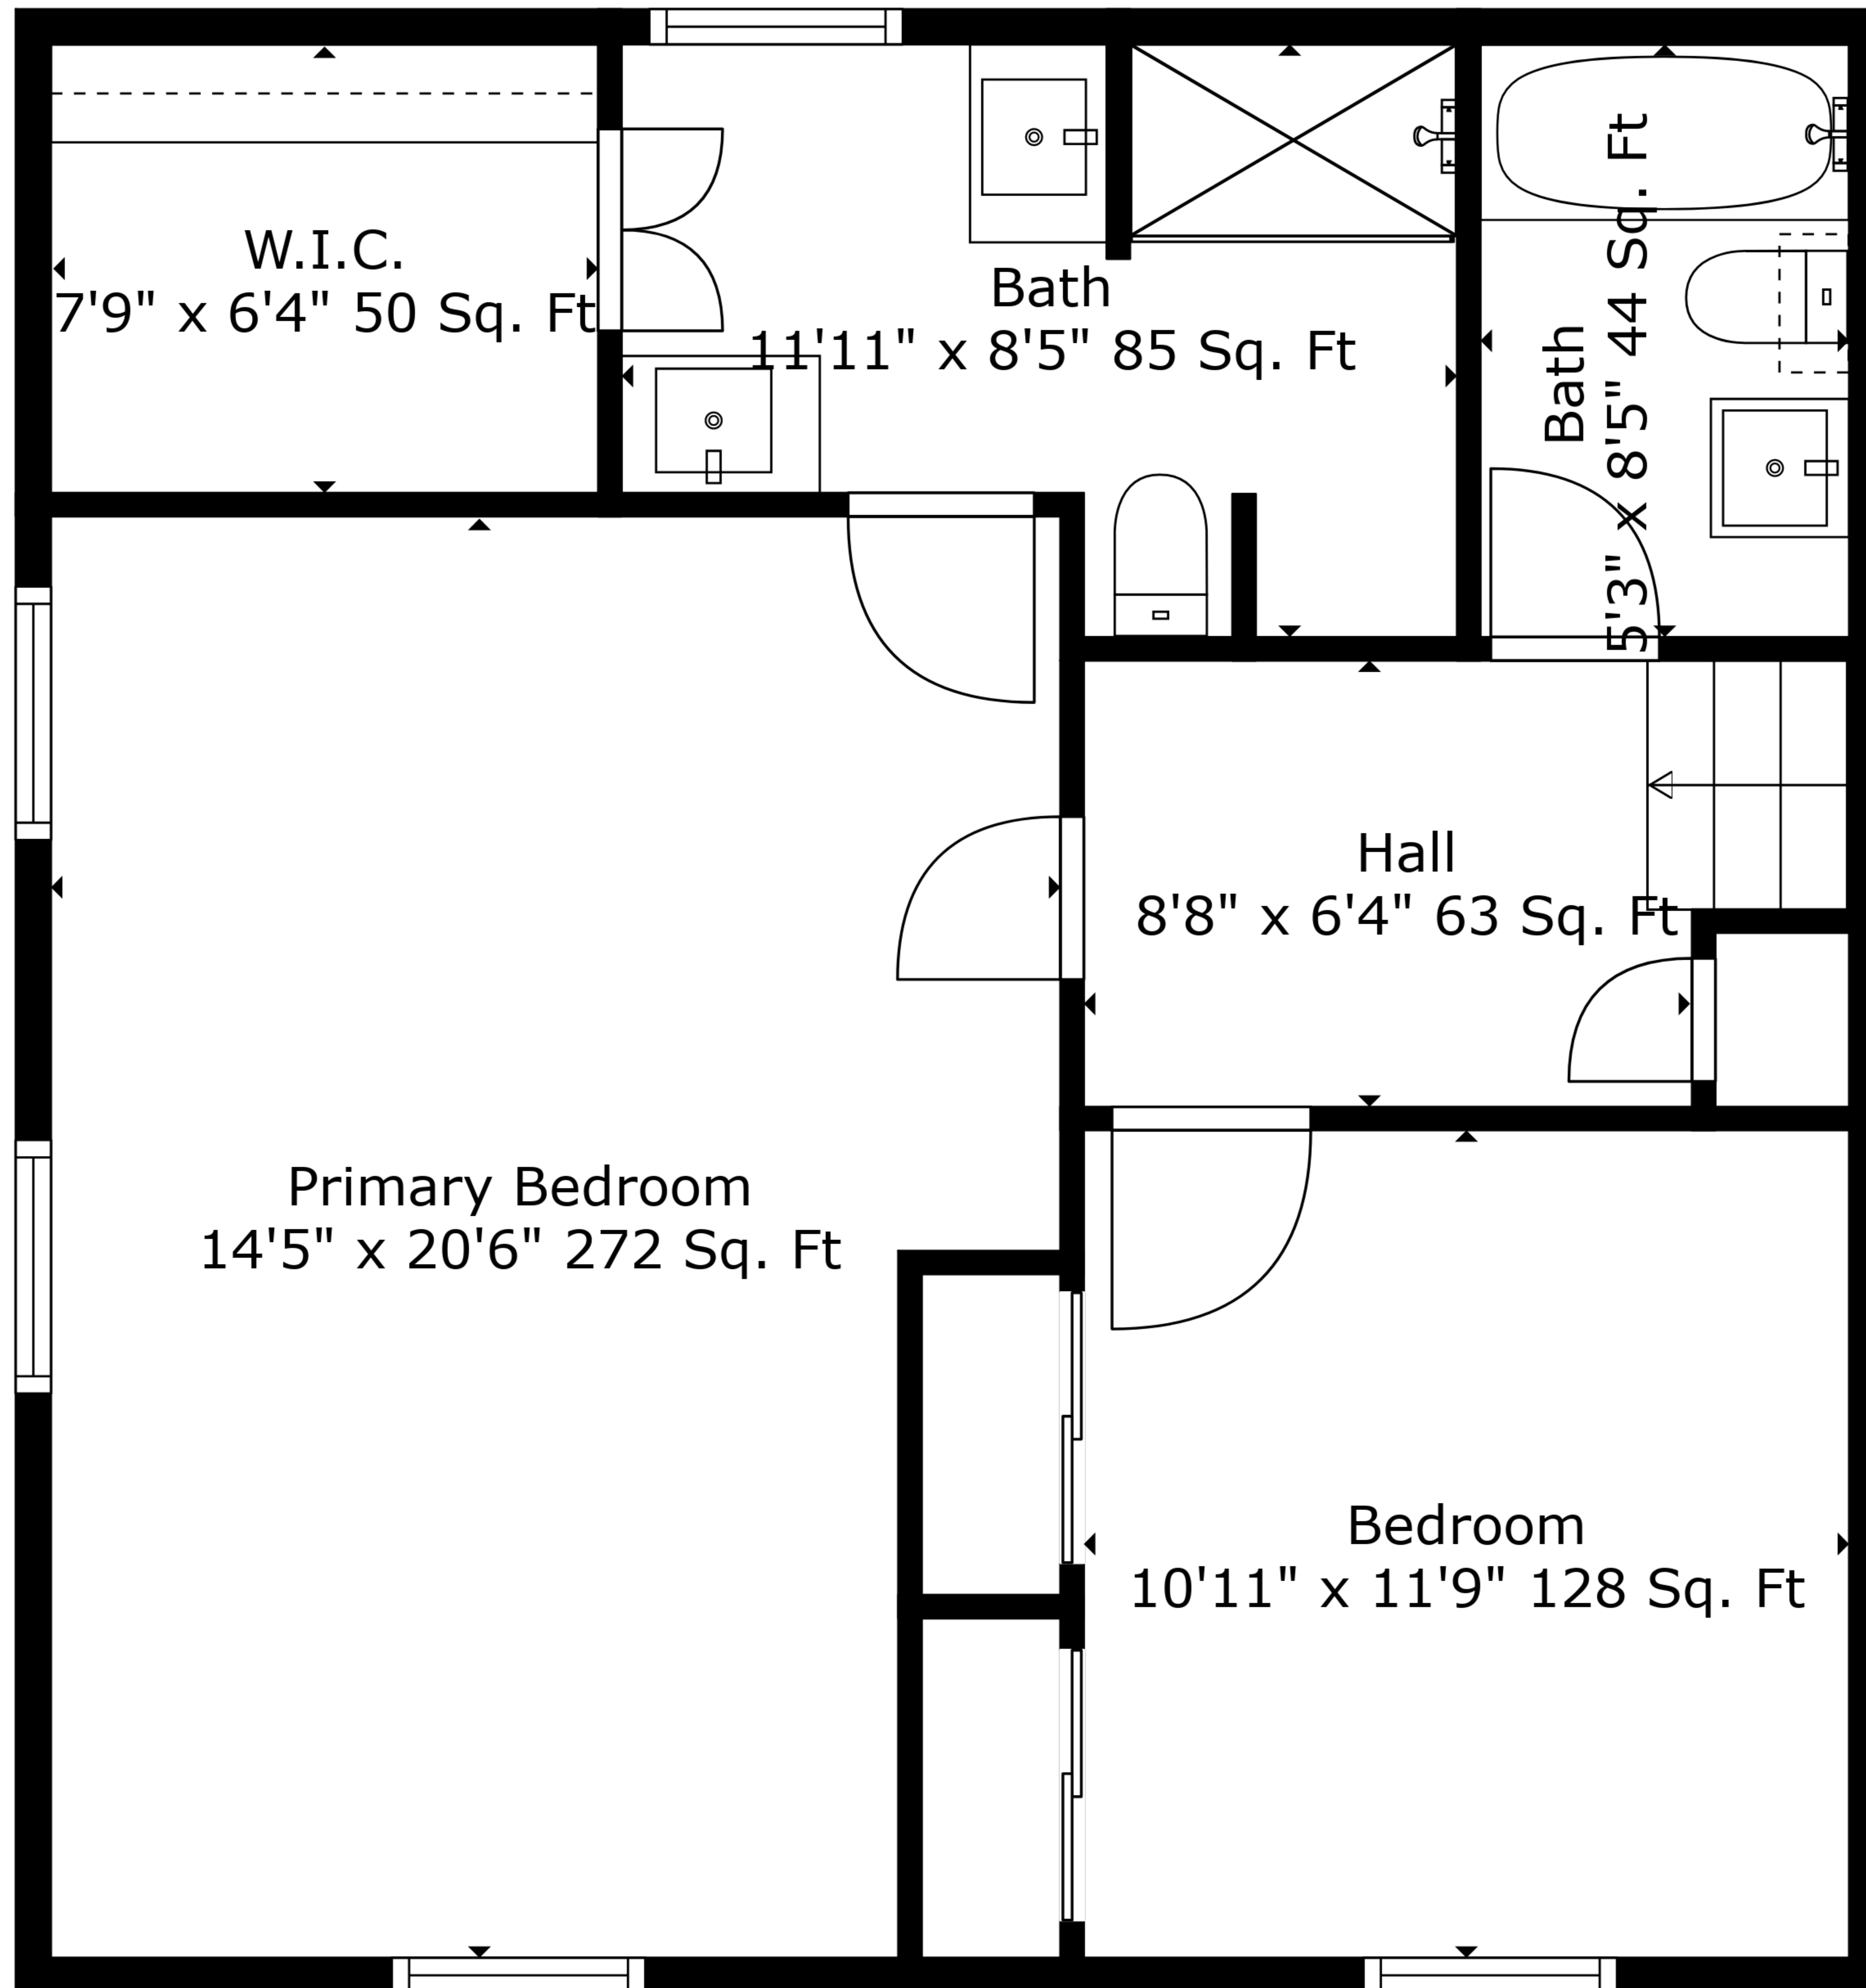

TOTAL: 2645 sq. ft  
 FLOOR 1: 740 sq. ft, FLOOR 2: 414 sq. ft, FLOOR 3: 792 sq. ft, FLOOR 4: 699 sq. ft  
 EXCLUDED AREAS: FIREPLACE: 27 sq. ft, STORAGE: 218 sq. ft

Measurements Are Deemed Highly Reliable But Not Guaranteed.