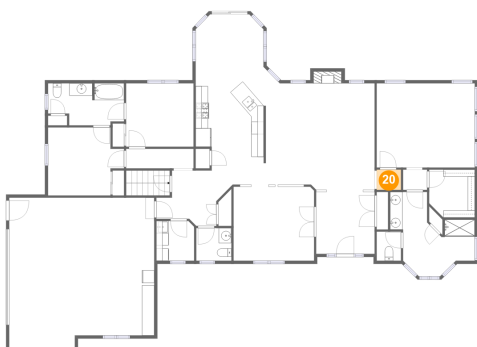

20 Floor 2 - Hall

Dimensions: 3'11" x 3'3"
Area: 13 sq. ft
Counted as Living Area:
Yes

Heated: Yes
Finished: Yes
Enclosed: Yes
Contiguous:
Yes
Permitted: Yes
Wet Space: No
Addition: No
Conversion: No