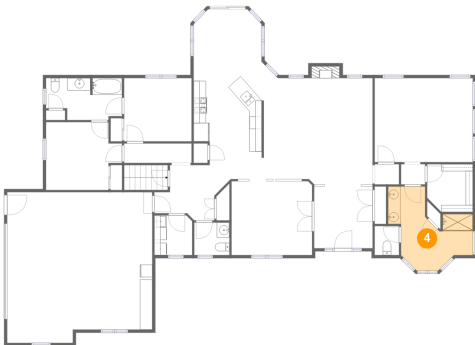

4 Floor 2 - Bath

Dimensions: 13'8" x 13'7"
Area: 117 sq. ft
Counted as Living Area:
Yes

Heated: Yes
Finished: Yes
Enclosed: Yes
Contiguous:
Yes
Permitted: Yes
Wet Space: Yes
Addition: No
Conversion: No