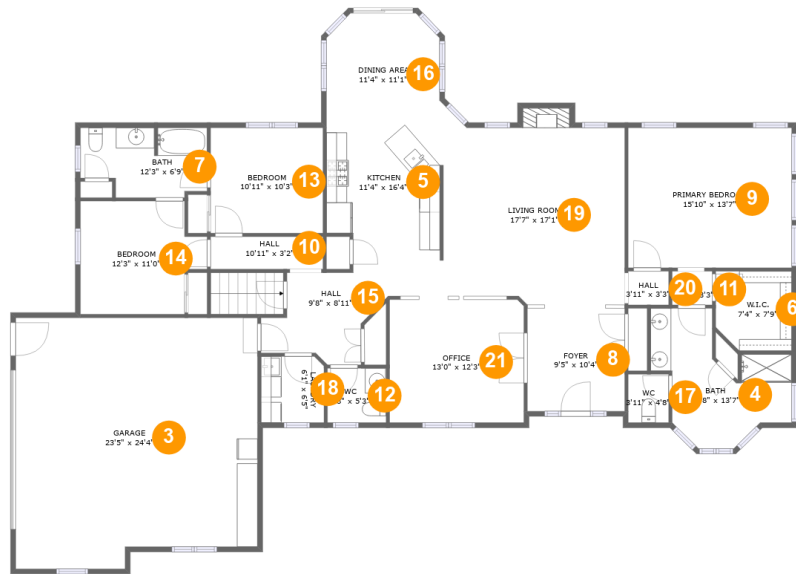

4765 Lakewood Drive, Williamson, Wayne County, New York, United States, 14589

Room Dimensions

Floor 2

Total sqft: 2601

Living area: 2008

#	Room name	Dimensions	Area (sqft)	Counted as Living Area
3	Garage	23'5" x 24'4"	543 sq. ft	No
4	Bath	13'8" x 13'7"	117 sq. ft	Yes
5	Kitchen	11'4" x 16'4"	162 sq. ft	Yes
6	W.i.c.	7'4" x 7'9"	54 sq. ft	Yes
7	Bath	12'3" x 6'9"	74 sq. ft	Yes
8	Foyer	9'5" x 10'4"	97 sq. ft	Yes
9	Primary Bedroom	15'10" x 13'7"	215 sq. ft	Yes
10	Hall	10'11" x 3'2"	34 sq. ft	Yes
11	Hall	3'11" x 3'3"	13 sq. ft	Yes
12	Wc	5'8" x 5'3"	30 sq. ft	Yes
13	Bedroom	10'11" x 10'3"	111 sq. ft	Yes