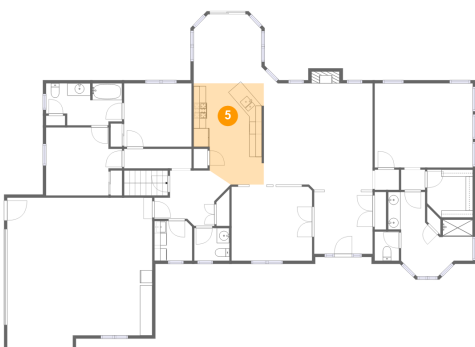

5 Floor 2 - Kitchen

Dimensions: 11'4" x 16'4"
Area: 162 sq. ft
Counted as Living Area:
Yes

Heated: Yes
Finished: Yes
Enclosed: Yes
Contiguous:
Yes
Permitted: Yes
Wet Space: No
Addition: No
Conversion: No