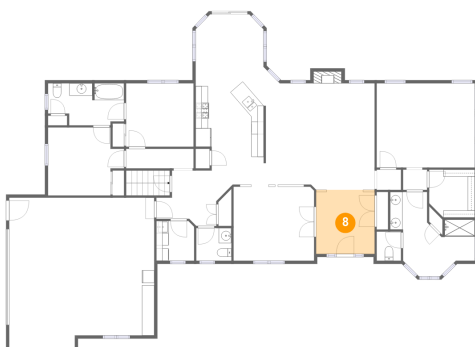

8 Floor 2 - Foyer

Dimensions: 9'5" x 10'4"
Area: 97 sq. ft
Counted as Living Area:
Yes

Heated: Yes
Finished: Yes
Enclosed: Yes
Contiguous:
Yes
Permitted: Yes
Wet Space: No
Addition: No
Conversion: No