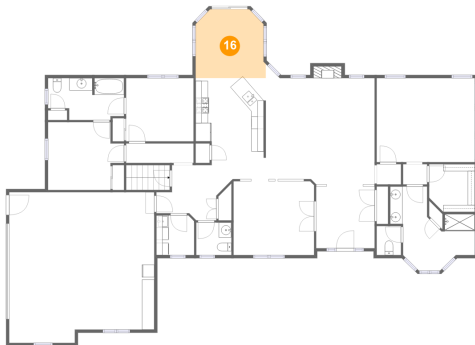

16 Floor 2 - Dining Area

Dimensions: 11'4" x 11'1"
Area: 117 sq. ft
Counted as Living Area:
Yes

Heated: Yes
Finished: Yes
Enclosed: Yes
Contiguous:
Yes
Permitted: Yes
Wet Space: No
Addition: No
Conversion: No