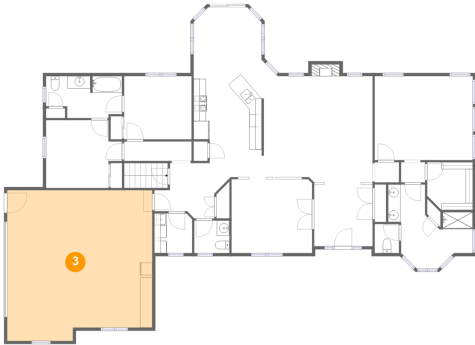

4765 Lakewood Drive, Williamson, Wayne County, New York, United States, 14589

3 Floor 2 - Garage

Dimensions: 23'5" x 24'4"
Area: 543 sq. ft
Counted as Living Area: No

Heated: No
Finished: No
Enclosed: Yes
Contiguous: Yes
Permitted: Yes
Wet Space: No
Addition: No
Conversion: No