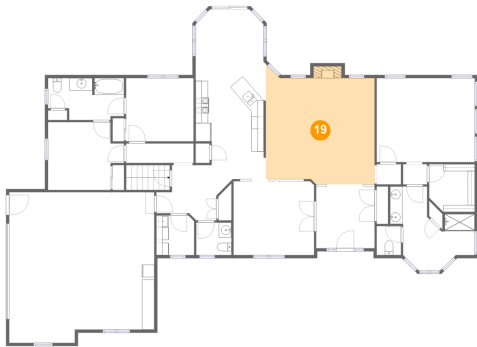

19 Floor 2 - Living Room

Dimensions: 17'7" x 17'1"
Area: 306 sq. ft
Counted as Living Area:
Yes

Heated: Yes
Finished: Yes
Enclosed: Yes
Contiguous:
Yes
Permitted: Yes
Wet Space: No
Addition: No
Conversion: No