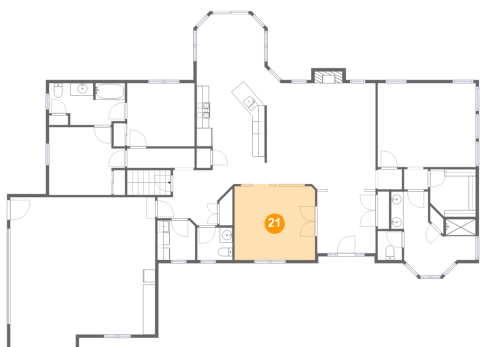

4765 Lakewood Drive, Williamson, Wayne County, New York, United States, 14589

21 Floor 2 - Office

Dimensions: 13'0" x 12'3"
Area: 158 sq. ft
Counted as Living Area:
Yes

Heated: Yes
Finished: Yes
Enclosed: Yes
Contiguous:
Yes
Permitted: Yes
Wet Space: No
Addition: No
Conversion: No