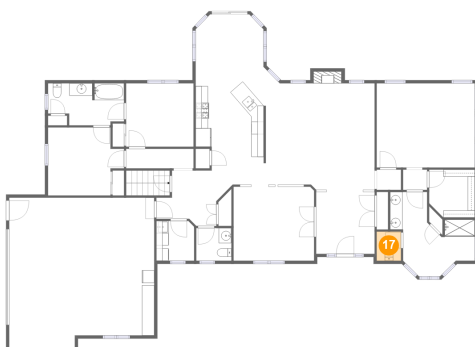

17 Floor 2 - Wc

Dimensions: 3'11" x 4'8"
Area: 18 sq. ft
Counted as Living Area:
Yes

Heated: Yes
Finished: Yes
Enclosed: Yes
Contiguous:
Yes
Permitted: Yes
Wet Space: Yes
Addition: No
Conversion: No