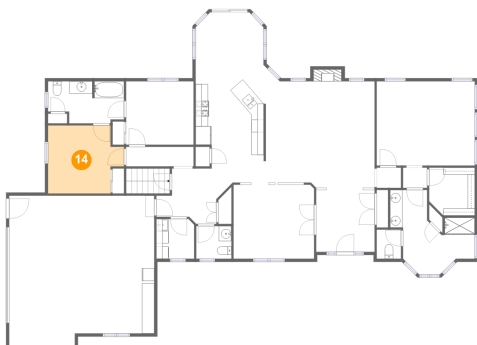

14 Floor 2 - Bedroom

Dimensions: 12'3" x 11'0"
Area: 118 sq. ft
Counted as Living Area:
Yes

Heated: Yes
Finished: Yes
Enclosed: Yes
Contiguous:
Yes
Permitted: Yes
Wet Space: No
Addition: No
Conversion: No