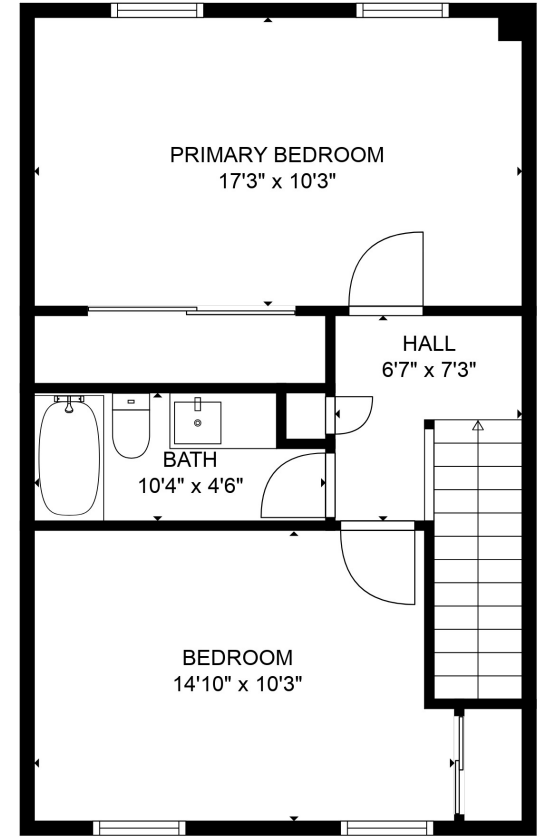

FLOOR 1

FLOOR 2

FLOOR 3

Total scanned area: 1569 sq. ft

MEASUREMENTS ARE CALCULATED BY CUBICASA TECHNOLOGY. DEEMED HIGHLY RELIABLE BUT NOT GUARANTEED.

Total scanned area: 1569 sq. ft

MEASUREMENTS ARE CALCULATED BY CUBICASA TECHNOLOGY. DEEMED HIGHLY RELIABLE BUT NOT GUARANTEED.

Total scanned area: 1569 sq. ft

MEASUREMENTS ARE CALCULATED BY CUBICASA TECHNOLOGY. DEEMED HIGHLY RELIABLE BUT NOT GUARANTEED.

Total scanned area: 1569 sq. ft

MEASUREMENTS ARE CALCULATED BY CUBICASA TECHNOLOGY. DEEMED HIGHLY RELIABLE BUT NOT GUARANTEED.