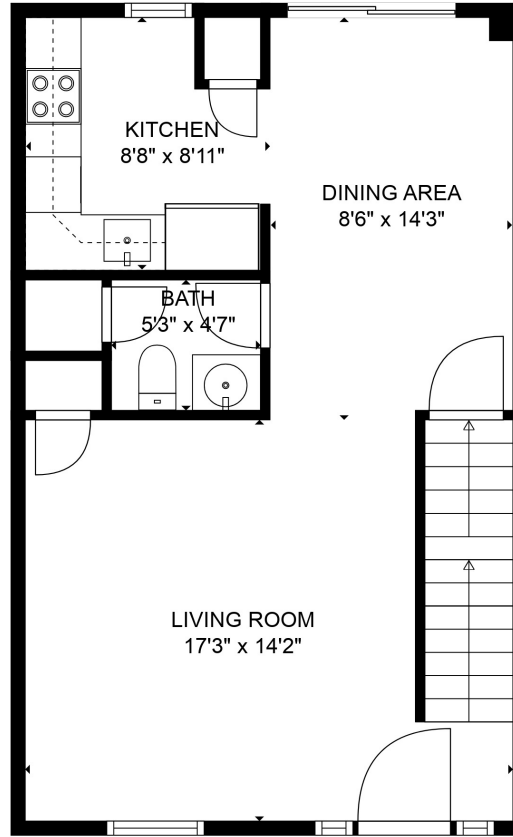

FLOOR 1

FLOOR 2

FLOOR 3

Total scanned area: 1569 sq. ft

MEASUREMENTS ARE CALCULATED BY CUBICASA TECHNOLOGY. DEEMED HIGHLY RELIABLE BUT NOT GUARANTEED.

Total scanned area: 1569 sq. ft

MEASUREMENTS ARE CALCULATED BY CUBICASA TECHNOLOGY. DEEMED HIGHLY RELIABLE BUT NOT GUARANTEED.

Total scanned area: 1569 sq. ft

MEASUREMENTS ARE CALCULATED BY CUBICASA TECHNOLOGY. DEEMED HIGHLY RELIABLE BUT NOT GUARANTEED.

Total scanned area: 1569 sq. ft

MEASUREMENTS ARE CALCULATED BY CUBICASA TECHNOLOGY. DEEMED HIGHLY RELIABLE BUT NOT GUARANTEED.