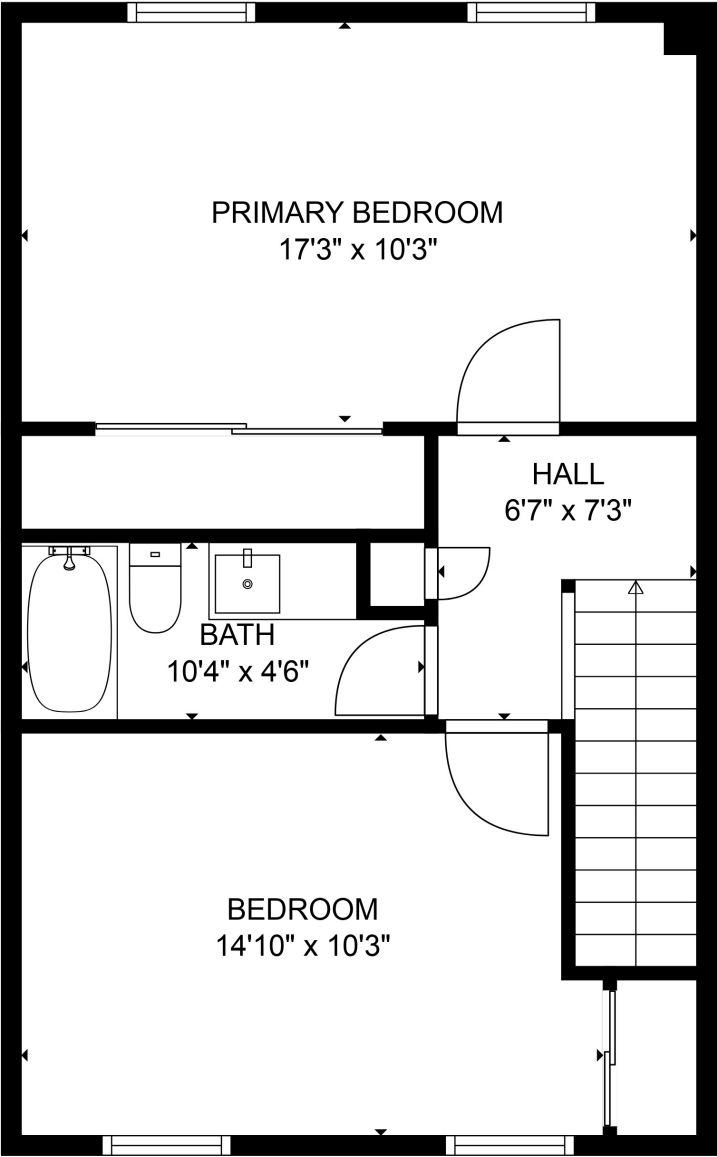

Total scanned area: 1569 sq. ft