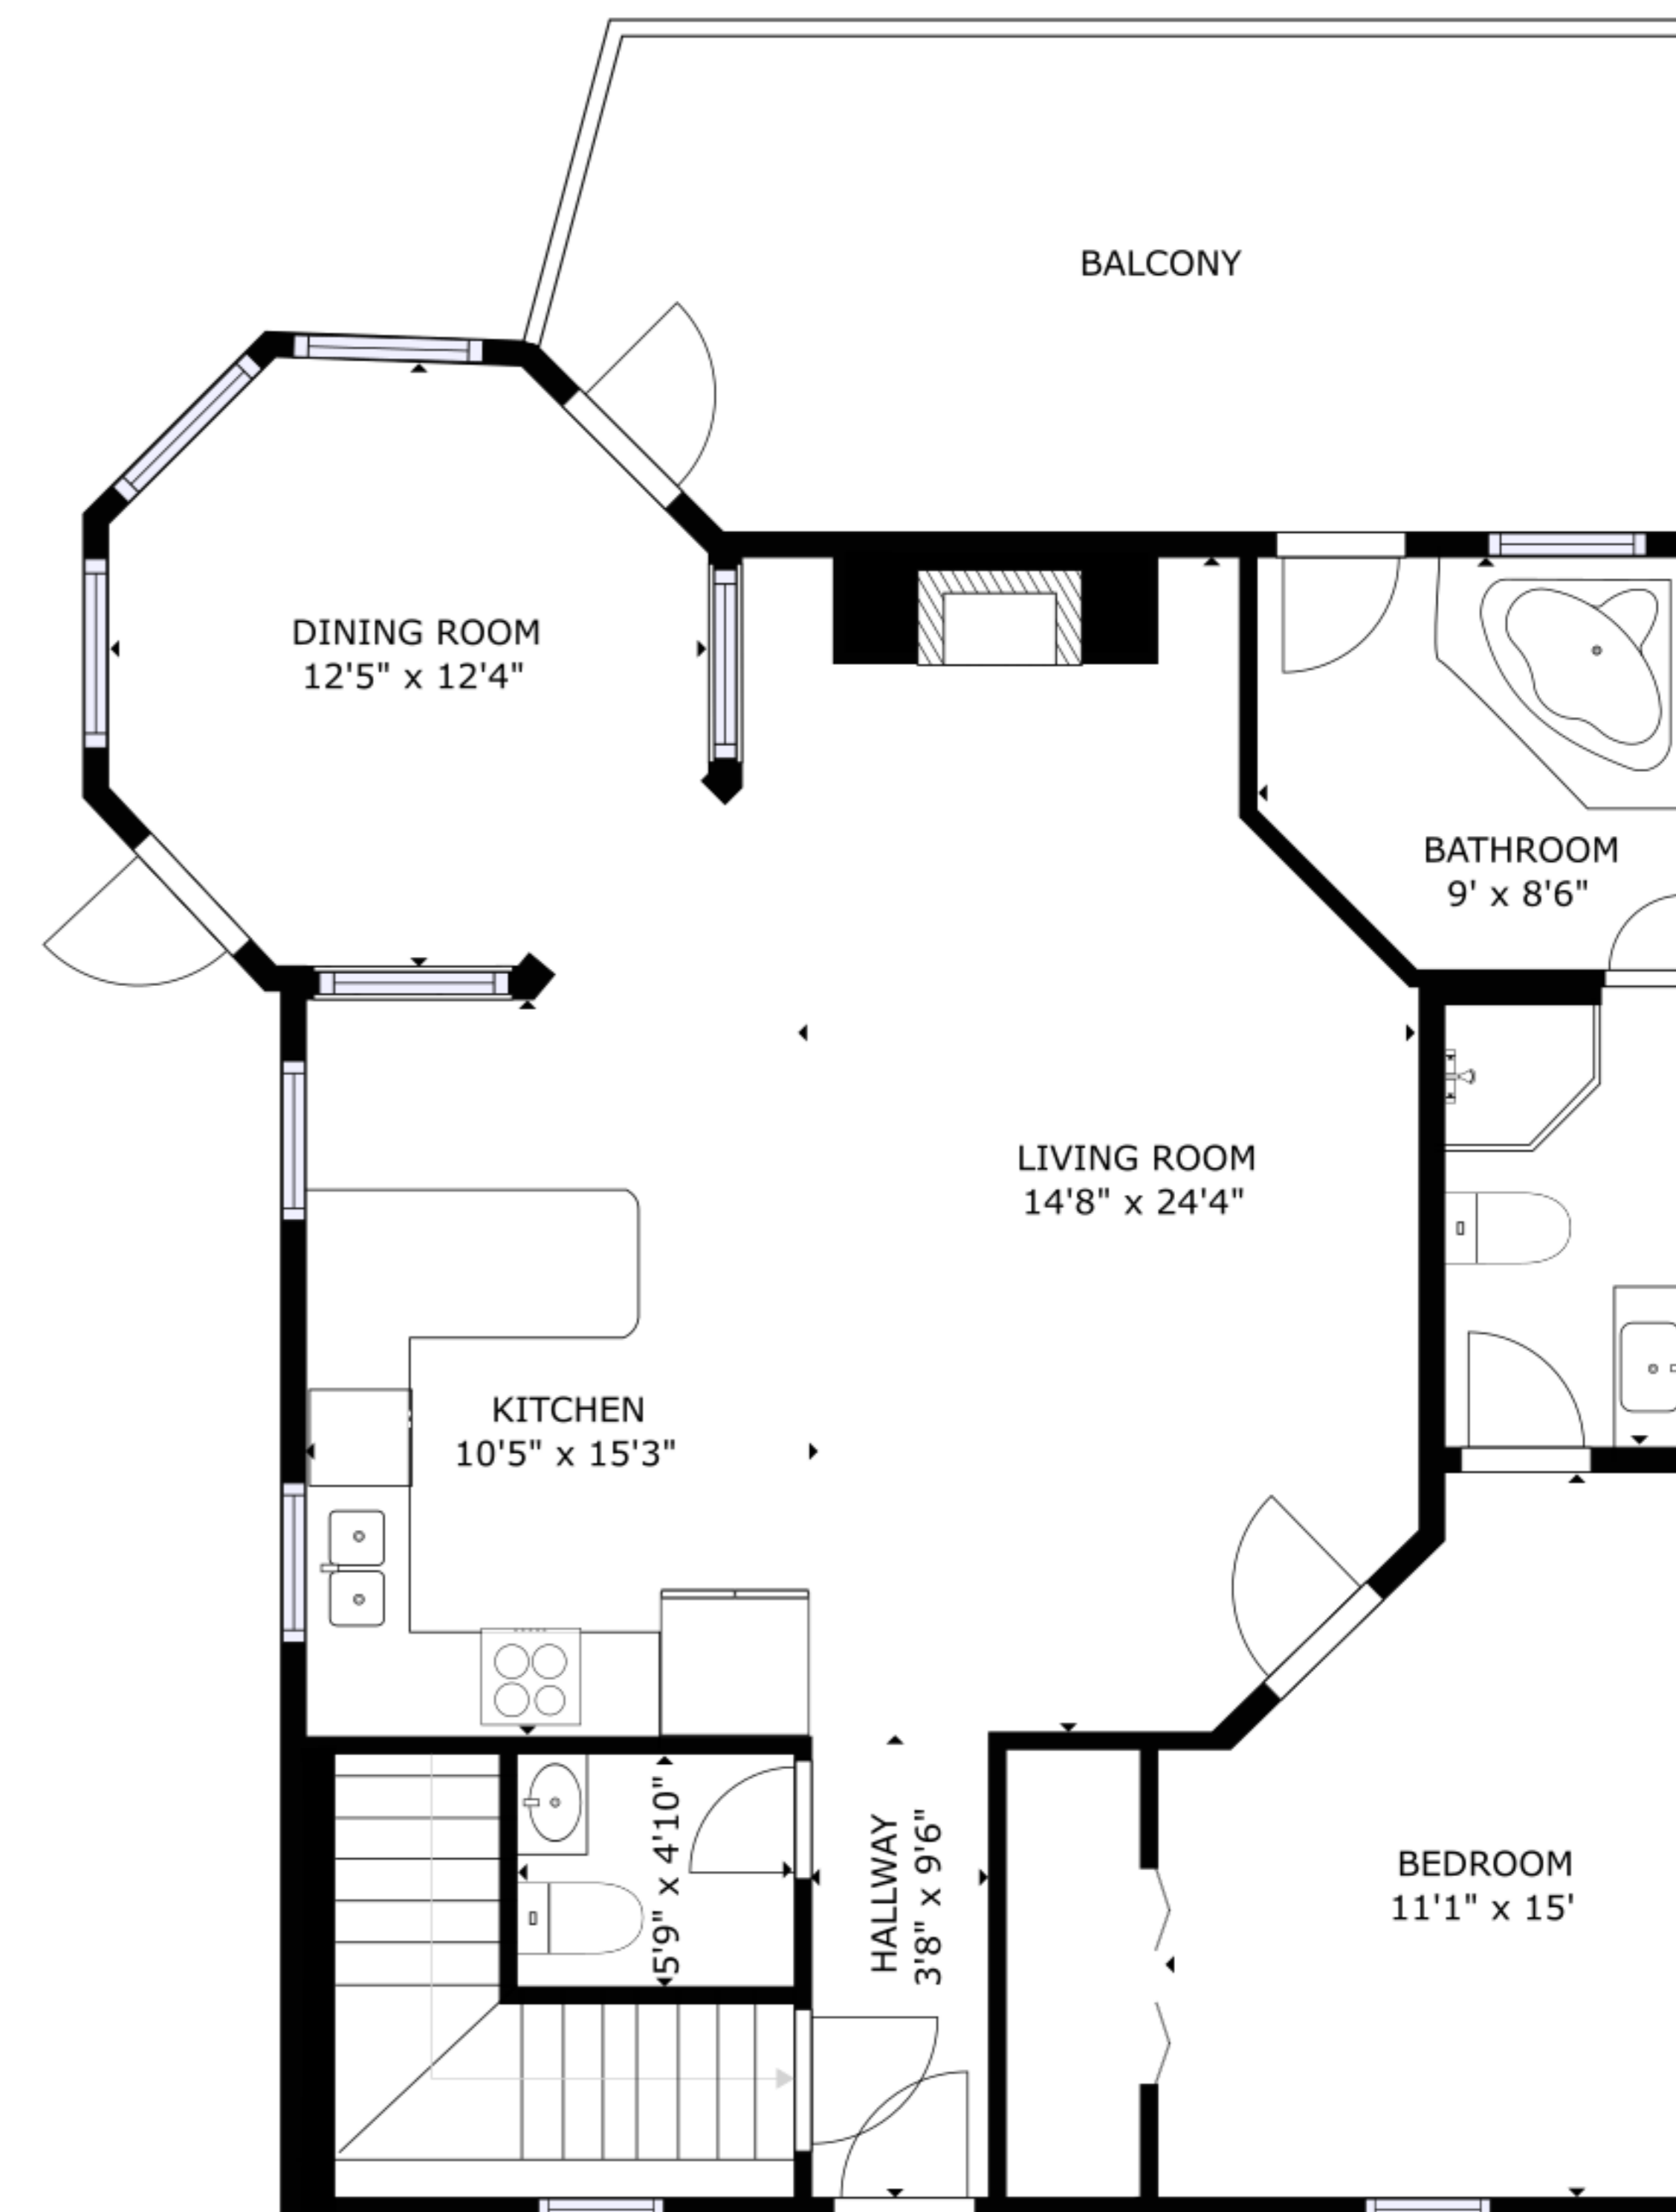

FLOOR 1

FLOOR 2

FLOOR 3

GROSS INTERNAL AREA  
 FLOOR 1: 634 sq ft, FLOOR 2: 854 sq ft  
 FLOOR 3: 1029 sq ft  
 EXCLUDED AREA: BALCONY: 678 sq ft  
 TOTAL: 2517 sq ft  
 SIZES AND DIMENSIONS ARE APPROXIMATE, ACTUAL MAY VARY.