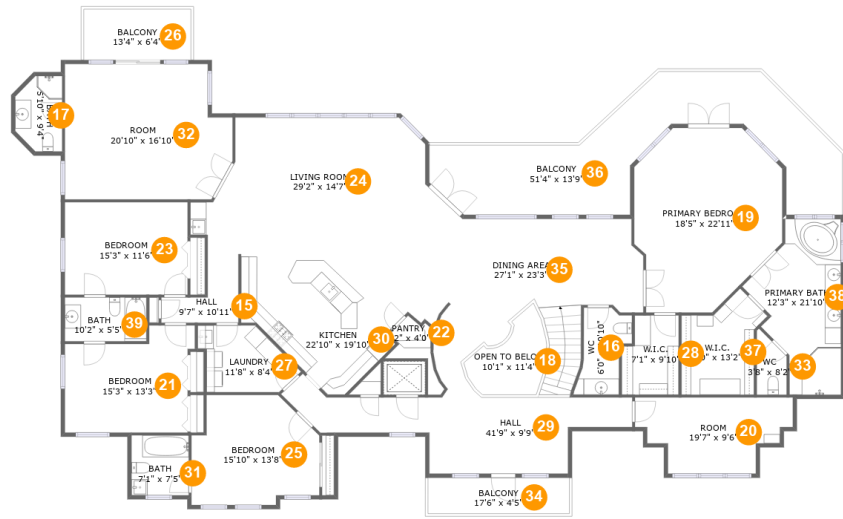

26 Sunset Bay Drive, Belleair, Pinellas County, Florida, United States, 33756

Room dimensions

Floor 1

Total sqft: 3744 Living area: 2579

#		Dimensions	sqft	Counted as living area
1	Wet Bar	5'11" x 13'6"	81 sq. ft	Yes
2	Bath	21'0" x 10'4"	194 sq. ft	Yes
3	Utility	2'7" x 6'4"	17 sq. ft	Yes
4	Storage	5'1" x 15'7"	60 sq. ft	No
5	Room	5'6" x 3'6"	18 sq. ft	Yes
6	Room	19'6" x 20'0"	337 sq. ft	Yes
7	Bath	5'6" x 8'10"	49 sq. ft	Yes
8	Family Room	19'0" x 19'7"	373 sq. ft	Yes
9	Foyer	19'0" x 12'0"	221 sq. ft	Yes
10	Garage	44'9" x 27'9"	973 sq. ft	No
11	Room	5'3" x 9'8"	50 sq. ft	No

**26 Sunset Bay Drive, Belleair, Pinellas County, Florida,
United States, 33756**

#		Dimensions	sqft	Counted as living area
12	Bedroom	24'11" x 12'2"	229 sq. ft	Yes
13	Recreation Room	24'10" x 39'1"	820 sq. ft	Yes
14	Utility	5'6" x 5'4"	29 sq. ft	Yes

26 Sunset Bay Drive, Belleair, Pinellas County, Florida, United States, 33756

Room dimensions

Floor 2

Total sqft: 4582 Living area: 3905

#		Dimensions	sqft	Counted as living area
15	Hall	9'7" x 10'11"	60 sq. ft	Yes
16	WC	6'0" x 10'10"	55 sq. ft	Yes
17	Bath	5'10" x 9'4"	48 sq. ft	Yes
18	Open To Below	10'1" x 11'4"	70 sq. ft	No
19	Primary Bedroom	18'5" x 22'11"	348 sq. ft	Yes
20	Room	19'7" x 9'6"	147 sq. ft	Yes
21	Bedroom	15'3" x 13'3"	182 sq. ft	Yes
22	Pantry	5'2" x 4'0"	26 sq. ft	Yes
23	Bedroom	15'3" x 11'6"	175 sq. ft	Yes
24	Living Room	29'2" x 14'7"	368 sq. ft	Yes
25	Bedroom	15'10" x 13'8"	188 sq. ft	Yes

26 Sunset Bay Drive, Belleair, Pinellas County, Florida, United States, 33756

1 Floor 1 - Wet Bar

Dimensions: 5'11" x 13'6"
Area: 81 sq. ft
Counted as living area: Yes

Heated: Yes
Finished: Yes
Enclosed: Yes
Contiguous: Yes
Permitted: Yes
Wet space: No
Addition: No
Conversion: No