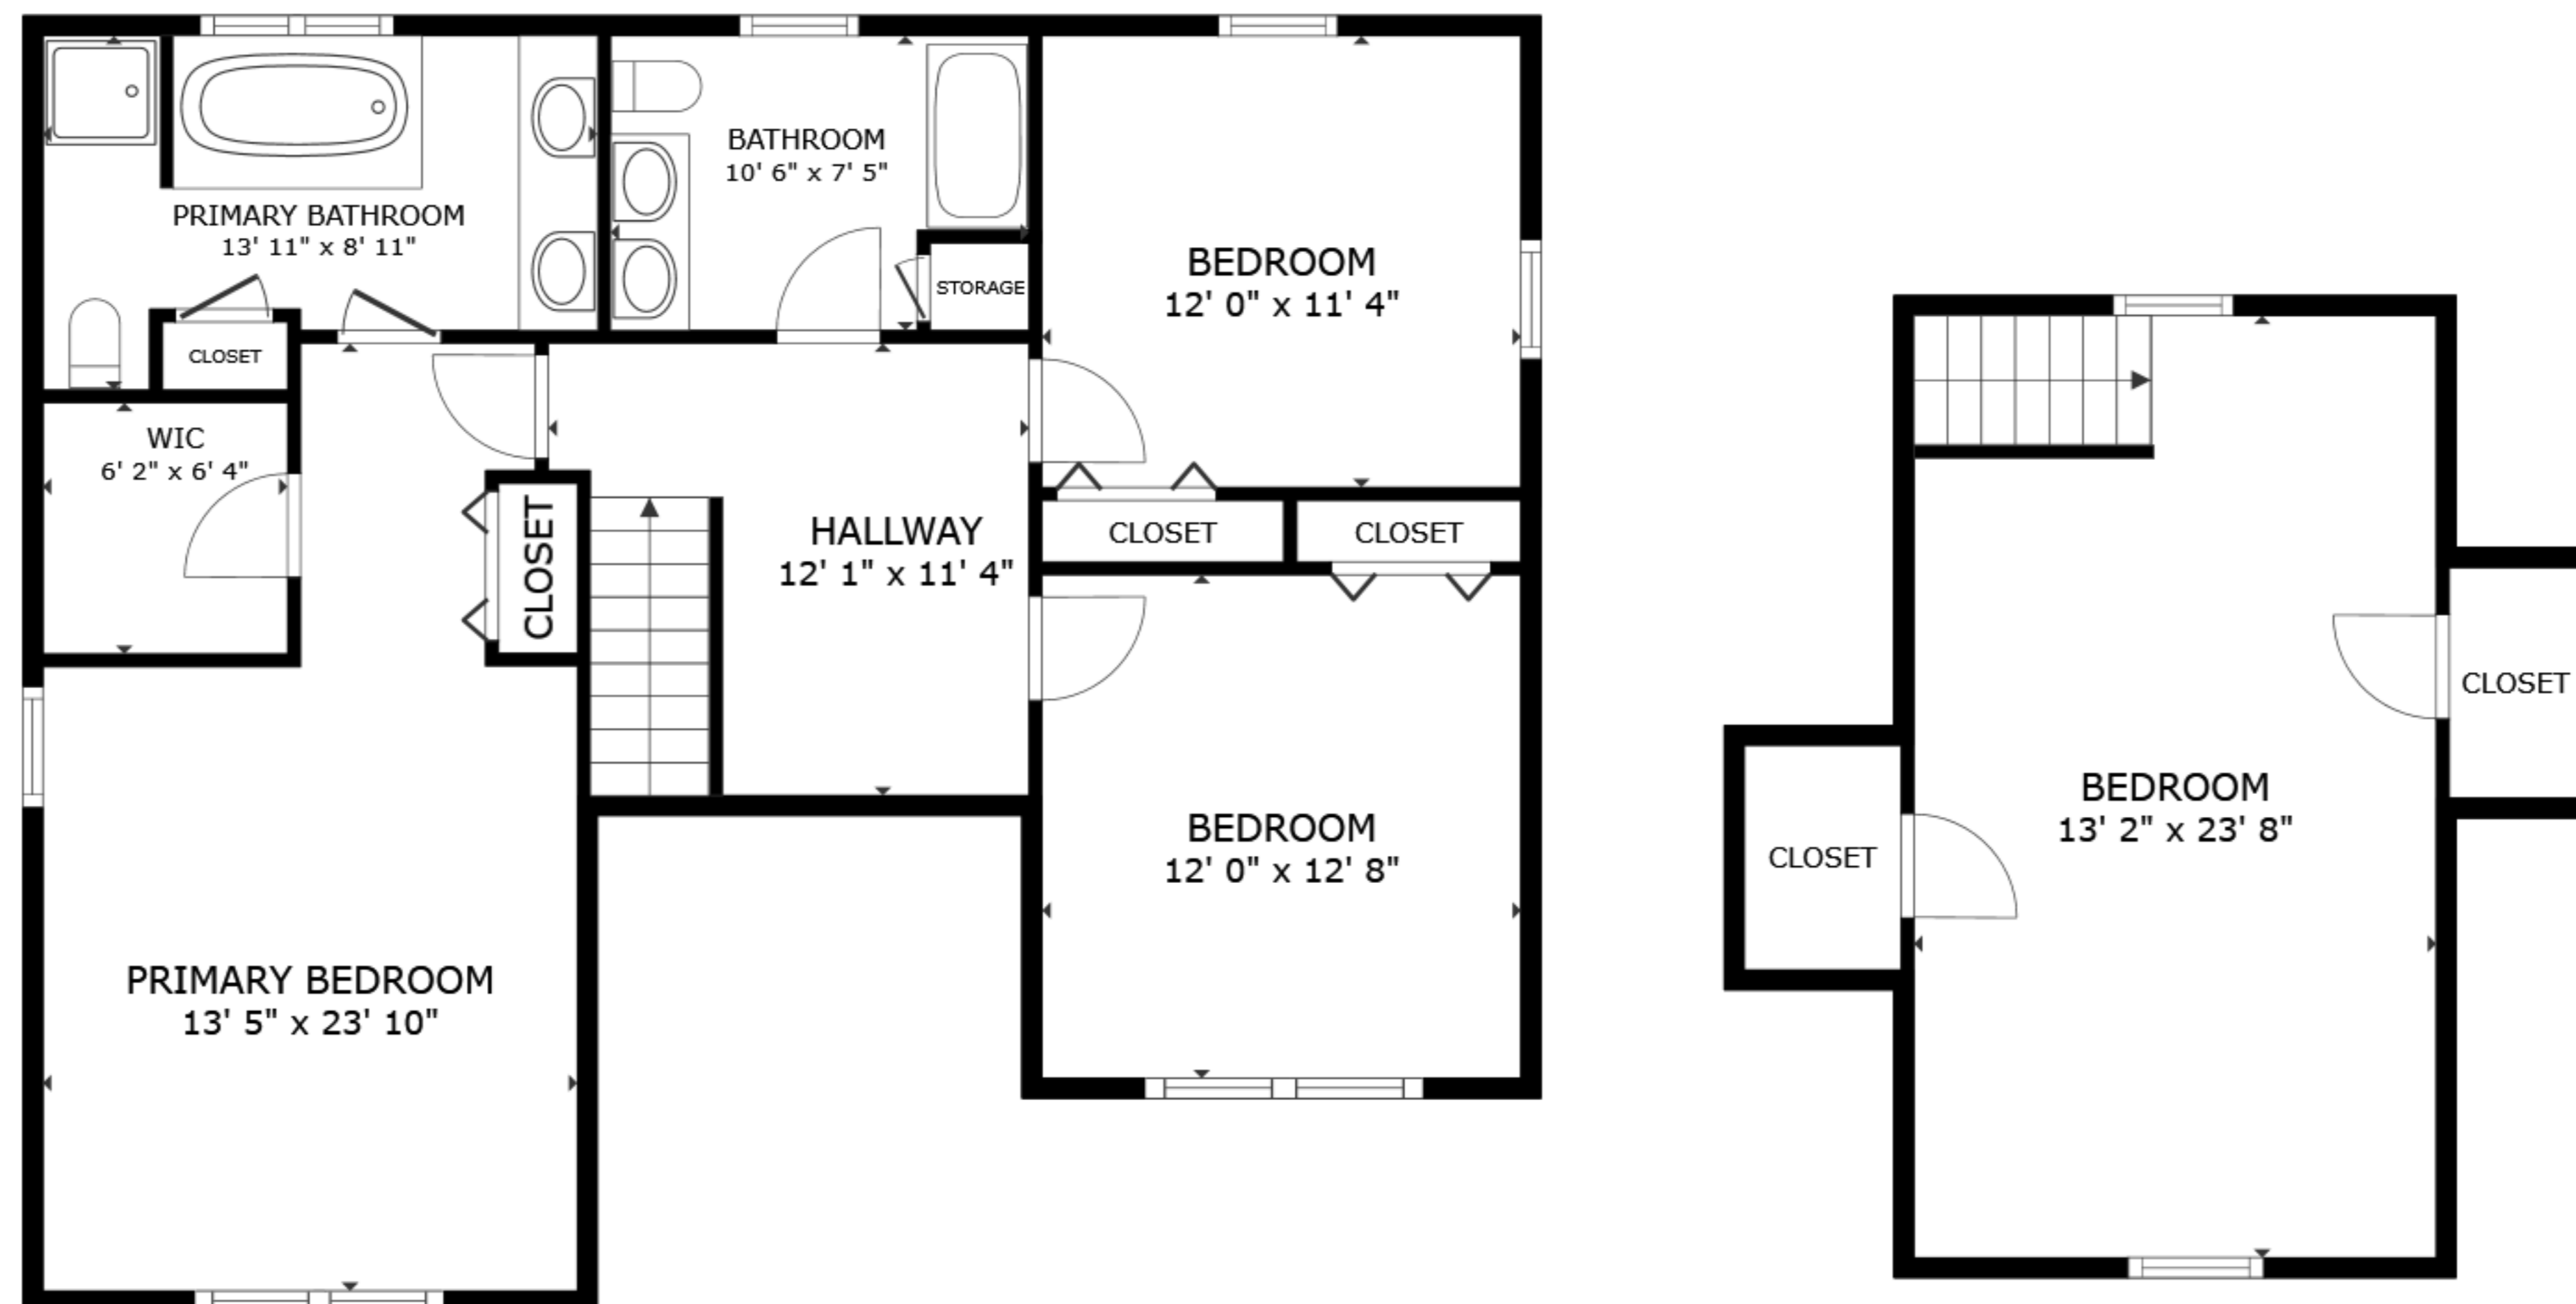

FLOOR 1

FLOOR 2

GROSS INTERNAL AREA
 FLOOR 1 1,158 sq.ft. FLOOR 2 1,318 sq.ft.
 EXCLUDED AREAS : GARAGE 506 sq.ft.
 TOTAL : 2,477 sq.ft.

SIZES AND DIMENSIONS ARE APPROXIMATE, ACTUAL MAY VARY.