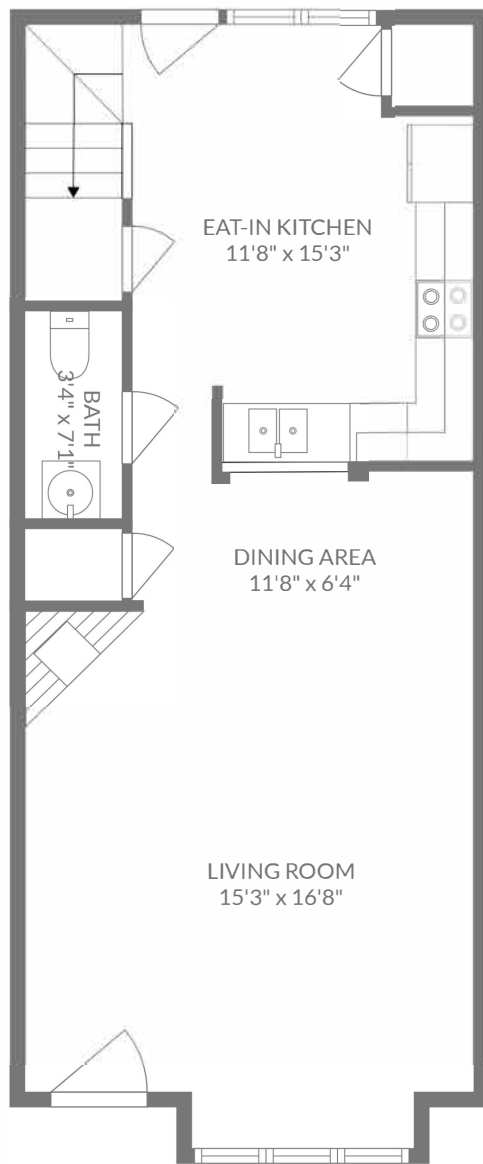

FLOOR 1

FLOOR 2

Estimated areas

GLA FLOOR 1: 607 sq. ft, excluded 0 sq. ft
 GLA FLOOR 2: 621 sq. ft, excluded 0 sq. ft
 Total GLA 1228 sq. ft, total scanned area 1228 sq. ft

Estimated areas

GLA FLOOR 1: 607 sq. ft, excluded 0 sq. ft
GLA FLOOR 2: 621 sq. ft, excluded 0 sq. ft
Total GLA 1228 sq. ft, total scanned area 1228 sq. ft

Estimated areas

GLA FLOOR 1: 607 sq. ft, excluded 0 sq. ft
GLA FLOOR 2: 621 sq. ft, excluded 0 sq. ft
Total GLA 1228 sq. ft, total scanned area 1228 sq. ft