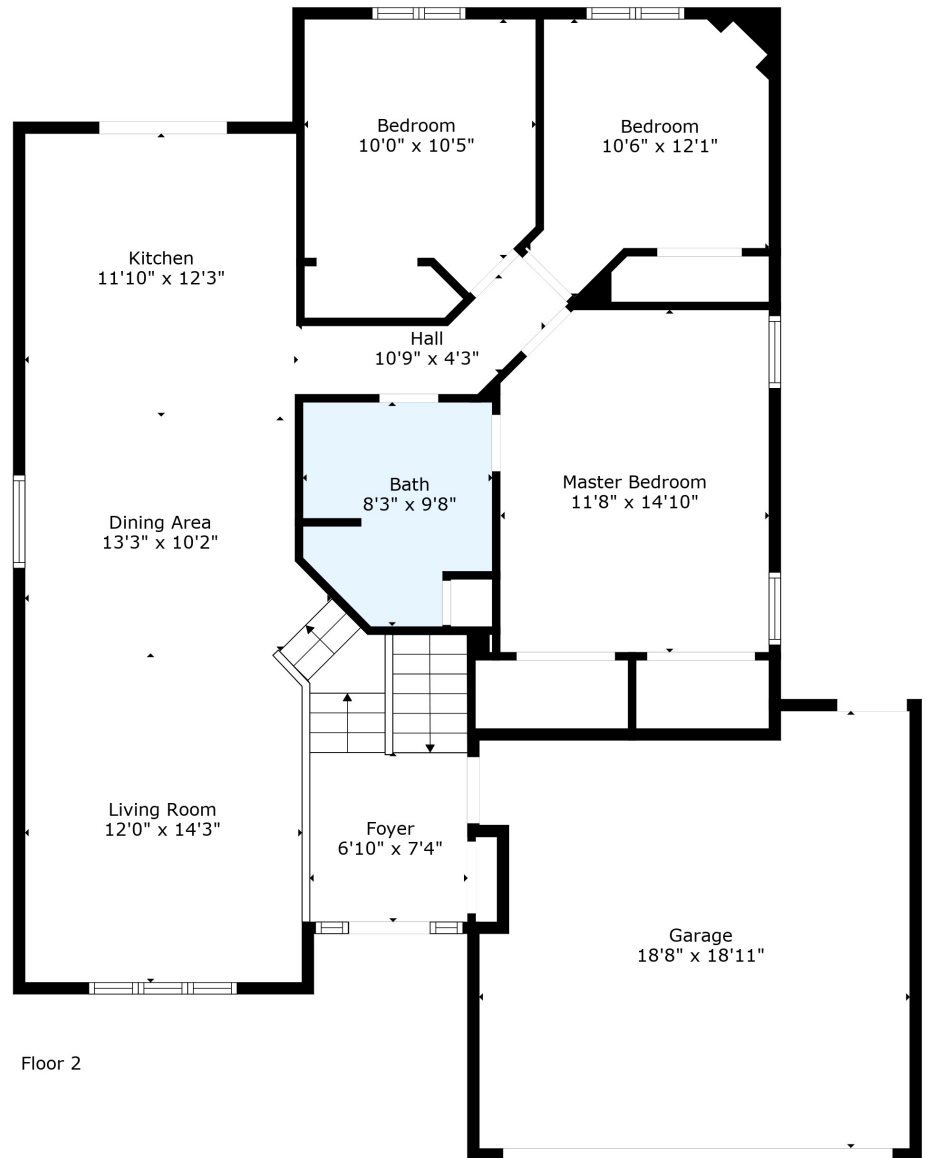

Floor 1

Floor 2

TOTAL: 2084 sq. ft
 Below Ground: 955 sq. ft, FLOOR 2: 1129 sq. ft
 EXCLUDED AREAS: STORAGE: 117 sq. ft, GARAGE: 332 sq. ft

Measurements Are Calculated By Cubicasa Technology. Deemed Highly Reliable But Not Guaranteed.

TOTAL: 2084 sq. ft

Below Ground: 955 sq. ft, FLOOR 2: 1129 sq. ft

EXCLUDED AREAS: STORAGE: 117 sq. ft, GARAGE: 332 sq. ft

Measurements Are Calculated By Cubicasa Technology. Deemed Highly Reliable But Not Guaranteed.