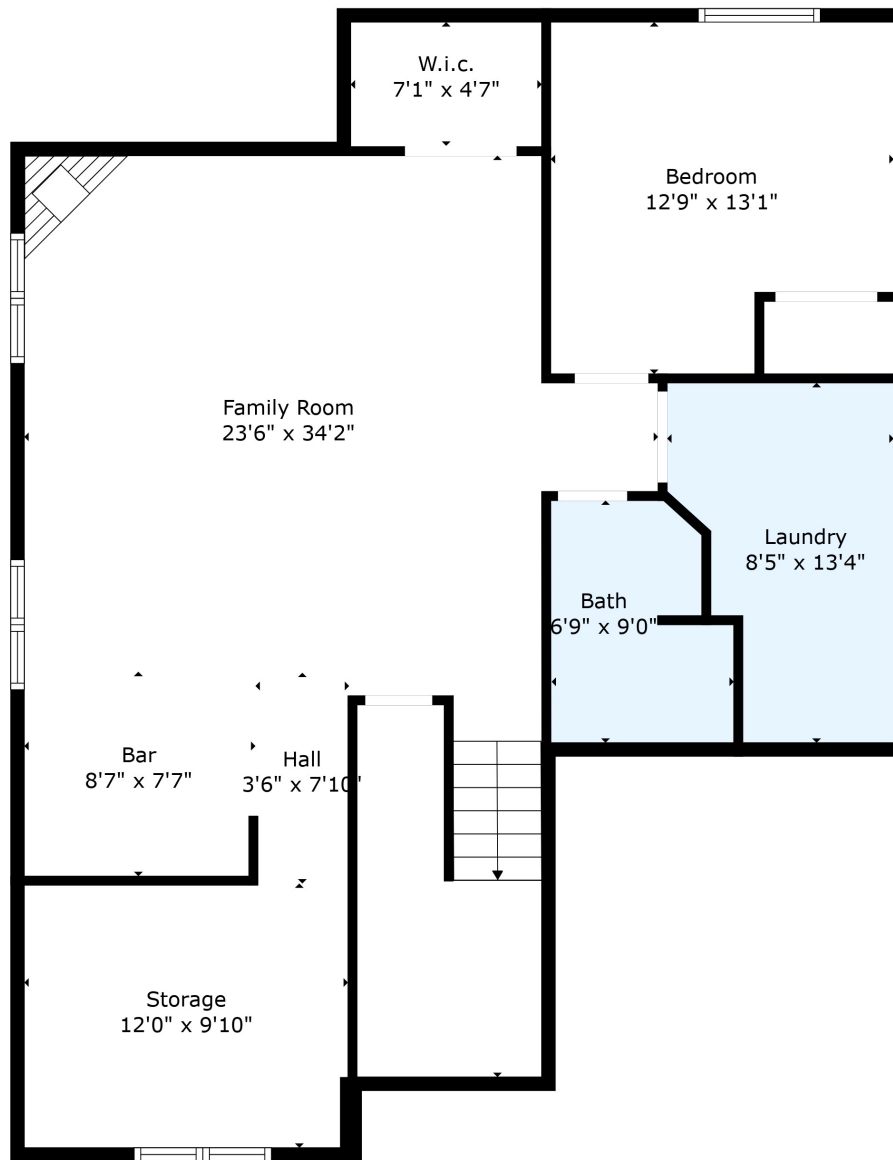

Floor 1

Floor 2

TOTAL: 2084 sq. ft
 Below Ground: 955 sq. ft, FLOOR 2: 1129 sq. ft
 EXCLUDED AREAS: STORAGE: 117 sq. ft, GARAGE: 332 sq. ft

Measurements Are Calculated By Cubicasa Technology. Deemed Highly Reliable But Not Guaranteed.

TOTAL: 2084 sq. ft

Below Ground: 955 sq. ft, FLOOR 2: 1129 sq. ft

EXCLUDED AREAS: STORAGE: 117 sq. ft, GARAGE: 332 sq. ft

Measurements Are Calculated By Cubicasa Technology. Deemed Highly Reliable But Not Guaranteed.