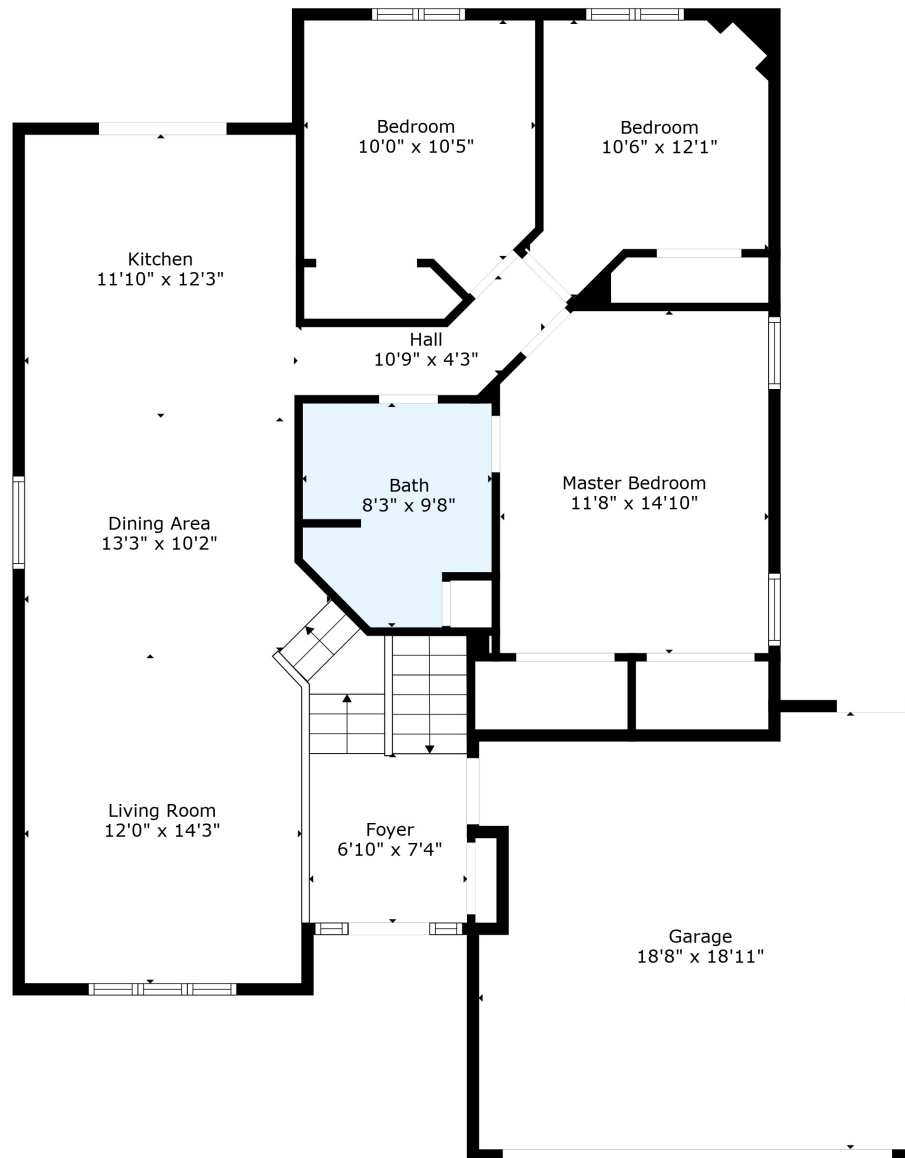

Floor 1

Floor 2

TOTAL: 2084 sq. ft
 Below Ground: 955 sq. ft, FLOOR 2: 1129 sq. ft
 EXCLUDED AREAS: STORAGE: 117 sq. ft, GARAGE: 332 sq. ft

Measurements Are Calculated By Cubicasa Technology. Deemed Highly Reliable But Not Guaranteed.

TOTAL: 2084 sq. ft

Below Ground: 955 sq. ft, FLOOR 2: 1129 sq. ft

EXCLUDED AREAS: STORAGE: 117 sq. ft, GARAGE: 332 sq. ft

Measurements Are Calculated By Cubicasa Technology. Deemed Highly Reliable But Not Guaranteed.