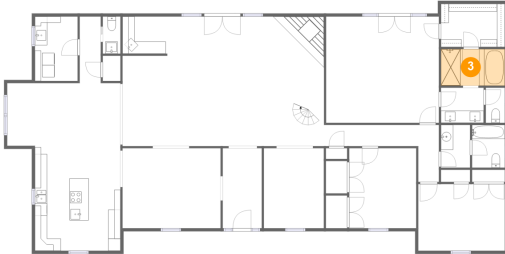

12132 Solitude Lane, Central, Zachary, East Baton Rouge Parish, Louisiana, United States,

1 Floor 1 - Bar

Dimensions: 7'4" x 6'1"
Area: 44 sq. ft
Counted as living area: Yes

Heated: Yes
Finished: Yes
Enclosed: Yes
Contiguous: Yes
Permitted: Yes
Wet space: No
Addition: No
Conversion: No

2 Floor 1 - Bedroom

Dimensions: 18'5" x 17'4"
Area: 320 sq. ft
Counted as living area: Yes

Heated: Yes
Finished: Yes
Enclosed: Yes
Contiguous: Yes
Permitted: Yes
Wet space: No
Addition: No
Conversion: No

12132 Solitude Lane, Central, Zachary, East Baton Rouge Parish, Louisiana, United States,

3 Floor 1 - Bath

Dimensions: 10'5" x 6'0"
Area: 62 sq. ft
Counted as living area: Yes

Heated: Yes
Finished: Yes
Enclosed: Yes
Contiguous: Yes
Permitted: Yes
Wet space: Yes
Addition: No
Conversion: No

Dimensions: 7'0" x 10'6"
Area: 73 sq. ft
Counted as living area: Yes

Heated: Yes
Finished: Yes
Enclosed: Yes
Contiguous: Yes
Permitted: Yes
Wet space: No
Addition: No
Conversion: No

12132 Solitude Lane, Central, Zachary, East Baton Rouge Parish, Louisiana, United States,