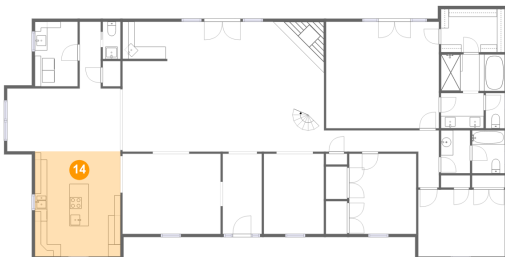

14 Floor 1 - Kitchen

Dimensions: 14'0" x 17'1"
Area: 239 sq. ft
Counted as living area: Yes

Heated: Yes
Finished: Yes
Enclosed: Yes
Contiguous: Yes
Permitted: Yes
Wet space: No
Addition: No
Conversion: No