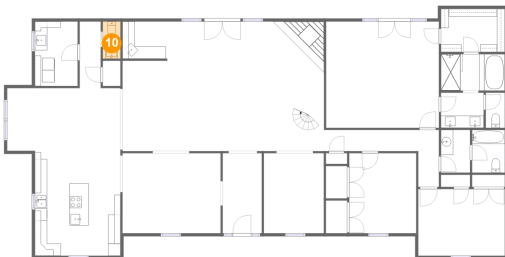

10 Floor 1 - Bath

Dimensions: 2'11" x 6'1"
Area: 18 sq. ft
Counted as living area: Yes

Heated: Yes
Finished: Yes
Enclosed: Yes
Contiguous: Yes
Permitted: Yes
Wet space: Yes
Addition: No
Conversion: No