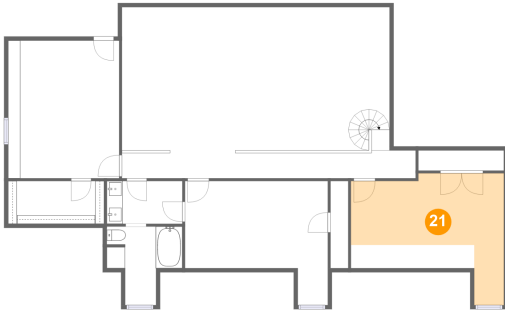

12132 Solitude Lane, Central, Zachary, East Baton Rouge Parish, Louisiana, United States,

21 Floor 2 - Bedroom

Dimensions: 18'11" x 16'3"
Area: 187 sq. ft
Counted as living area: Yes

Heated: Yes
Finished: Yes
Enclosed: Yes
Contiguous: Yes
Permitted: Yes
Wet space: No
Addition: No
Conversion: No