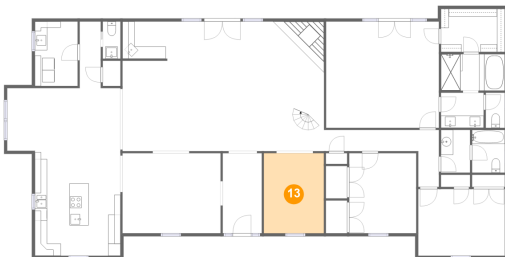

13 Floor 1 - Office

Dimensions: 9'10" x 13'1"
Area: 128 sq. ft
Counted as living area: Yes

Heated: Yes
Finished: Yes
Enclosed: Yes
Contiguous: Yes
Permitted: Yes
Wet space: No
Addition: No
Conversion: No