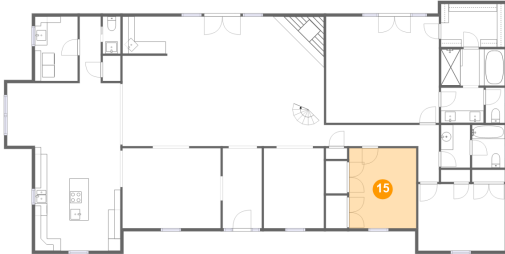

14 Floor 1 - Kitchen

Dimensions: 14'0" x 17'1"
Area: 239 sq. ft
Counted as living area: Yes

Heated: Yes
Finished: Yes
Enclosed: Yes
Contiguous: Yes
Permitted: Yes
Wet space: No
Addition: No
Conversion: No

12132 Solitude Lane, Central, Zachary, East Baton Rouge Parish, Louisiana, United States,

15 Floor 1 - Bedroom

Dimensions: 10'11" x 13'1"
Area: 143 sq. ft
Counted as living area: Yes

Heated: Yes
Finished: Yes
Enclosed: Yes
Contiguous: Yes
Permitted: Yes
Wet space: No
Addition: No
Conversion: No