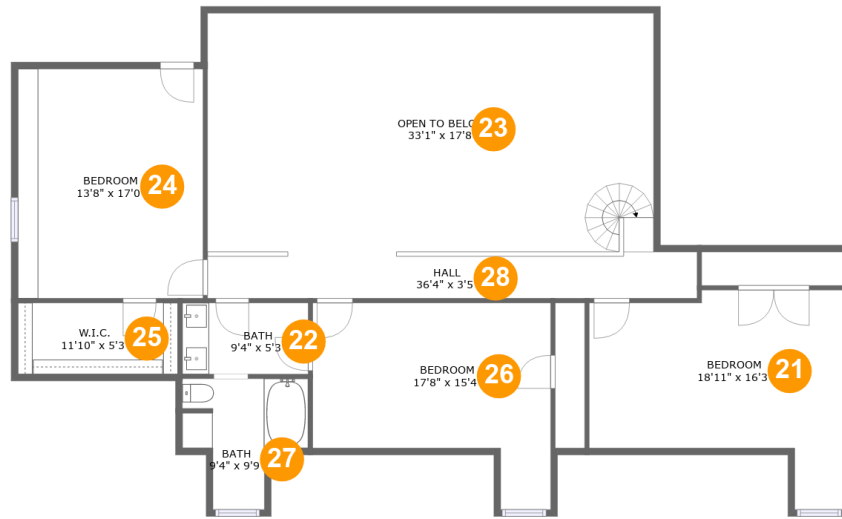

12132 Solitude Lane, Central, Zachary, East Baton Rouge Parish, Louisiana, United States,

Room dimensions

Floor 2

Total sqft: 1762

Living area: 907

#		Dimensions	sqft	Counted as living area
21	Bedroom	18'11" x 16'3"	187 sq. ft	Yes
22	Bath	9'4" x 5'3"	49 sq. ft	Yes
23	Open To Below	33'1" x 17'8"	565 sq. ft	No
24	Bedroom	13'8" x 17'0"	234 sq. ft	Yes
25	Cl	11'10" x 5'3"	63 sq. ft	Yes
26	Bedroom	17'8" x 15'4"	167 sq. ft	Yes
27	Bath	9'4" x 9'9"	53 sq. ft	Yes
28	Hall	36'4" x 3'5"	147 sq. ft	No