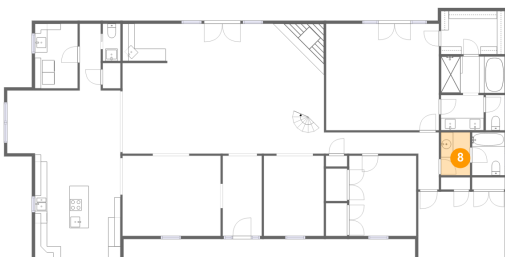

8 Floor 1 - Bath

Dimensions: 4'9" x 7'0"
Area: 33 sq. ft
Counted as living area: Yes

Heated: Yes
Finished: Yes
Enclosed: Yes
Contiguous: Yes
Permitted: Yes
Wet space: Yes
Addition: No
Conversion: No