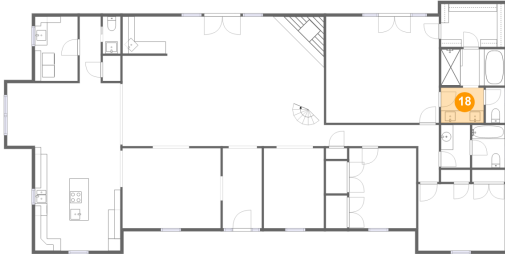

12132 Solitude Lane, Central, Zachary, East Baton Rouge Parish, Louisiana, United States,

18 Floor 1 - Bath

Dimensions: 7'0" x 5'8"
Area: 40 sq. ft
Counted as living area: Yes

Heated: Yes
Finished: Yes
Enclosed: Yes
Contiguous: Yes
Permitted: Yes
Wet space: Yes
Addition: No
Conversion: No