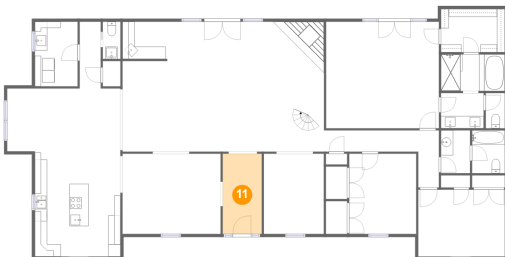

11 Floor 1 - Entry

Dimensions: 6'5" x 13'1"
Area: 83 sq. ft
Counted as living area: Yes

Heated: Yes
Finished: Yes
Enclosed: Yes
Contiguous: Yes
Permitted: Yes
Wet space: No
Addition: No
Conversion: No