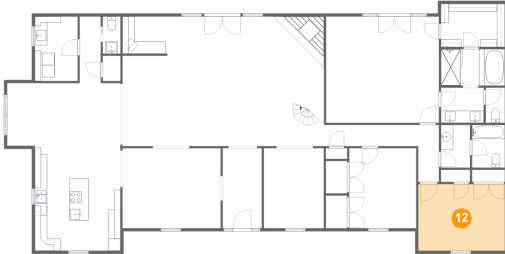

12132 Solitude Lane, Central, Zachary, East Baton Rouge Parish, Louisiana, United States,

12 Floor 1 - Bedroom

Dimensions: 14'2" x 10'11"
Area: 154 sq. ft
Counted as living area: Yes

Heated: Yes
Finished: Yes
Enclosed: Yes
Contiguous: Yes
Permitted: Yes
Wet space: No
Addition: No
Conversion: No