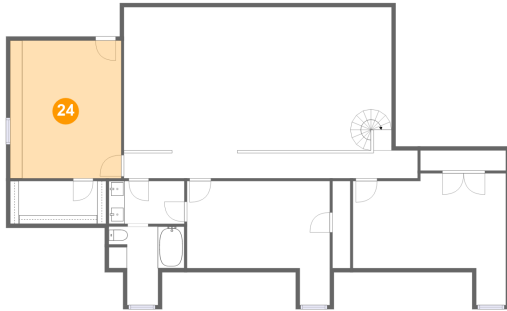

12132 Solitude Lane, Central, Zachary, East Baton Rouge Parish, Louisiana, United States,

24 Floor 2 - Bedroom

Dimensions: 13'8" x 17'0"
Area: 234 sq. ft
Counted as living area: Yes

Heated: Yes
Finished: Yes
Enclosed: Yes
Contiguous: Yes
Permitted: Yes
Wet space: No
Addition: No
Conversion: No