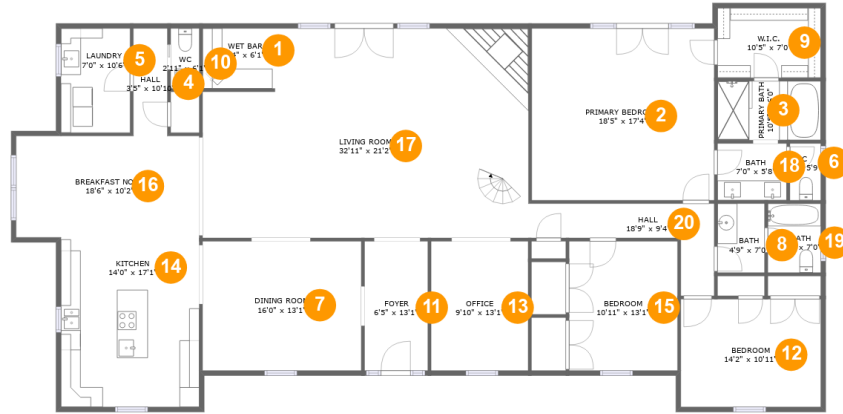

12132 Solitude Lane, Central, Zachary, East Baton Rouge Parish, Louisiana, United States,

Property summary

 **0** Garages

 **6** Bedrooms

 **3** Bathrooms

 **1** Half baths

 **2** Floors

 **3,856** Gross living area sqft

 **4,711** Total sqft

12132 Solitude Lane, Central, Zachary, East Baton Rouge Parish, Louisiana, United States,

Room dimensions

Floor 1

Total sqft: 2949

Living area: 2949

| # | | Dimensions | sqft | Counted as living area |
|----|-------------|---------------|------------|------------------------|
| 1 | Bar | 7'4" x 6'1" | 44 sq. ft | Yes |
| 2 | Bedroom | 18'5" x 17'4" | 320 sq. ft | Yes |
| 3 | Bath | 10'5" x 6'0" | 62 sq. ft | Yes |
| 4 | Hall | 3'5" x 10'10" | 37 sq. ft | Yes |
| 5 | Utility | 7'0" x 10'6" | 73 sq. ft | Yes |
| 6 | Bath | 3'1" x 5'9" | 18 sq. ft | Yes |
| 7 | Dining Room | 16'0" x 13'1" | 209 sq. ft | Yes |
| 8 | Bath | 4'9" x 7'0" | 33 sq. ft | Yes |
| 9 | Cl | 10'5" x 7'0" | 74 sq. ft | Yes |
| 10 | Bath | 2'11" x 6'1" | 18 sq. ft | Yes |
| 11 | Entry | 6'5" x 13'1" | 83 sq. ft | Yes |

**12132 Solitude Lane, Central, Zachary, East
Baton Rouge Parish, Louisiana, United States,**

| # | | Dimensions | sqft | Counted as living area |
|----|-------------|----------------|------------|------------------------|
| 12 | Bedroom | 14'2" x 10'11" | 154 sq. ft | Yes |
| 13 | Office | 9'10" x 13'1" | 128 sq. ft | Yes |
| 14 | Kitchen | 14'0" x 17'1" | 239 sq. ft | Yes |
| 15 | Bedroom | 10'11" x 13'1" | 143 sq. ft | Yes |
| 16 | Nook | 18'6" x 10'2" | 189 sq. ft | Yes |
| 17 | Living Room | 32'11" x 21'2" | 650 sq. ft | Yes |
| 18 | Bath | 7'0" x 5'8" | 40 sq. ft | Yes |
| 19 | Bath | 5'4" x 7'0" | 37 sq. ft | Yes |
| 20 | Hall | 18'9" x 9'4" | 85 sq. ft | Yes |