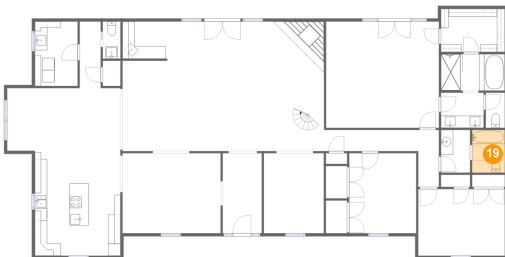

19 Floor 1 - Bath

Dimensions: 5'4" x 7'0"
Area: 37 sq. ft
Counted as living area: Yes

Heated: Yes
Finished: Yes
Enclosed: Yes
Contiguous: Yes
Permitted: Yes
Wet space: Yes
Addition: No
Conversion: No