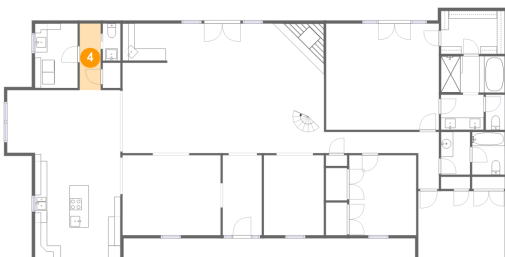

4 Floor 1 - Hall

Dimensions: 3'5" x 10'10"
Area: 37 sq. ft
Counted as living area: Yes

Heated: Yes
Finished: Yes
Enclosed: Yes
Contiguous: Yes
Permitted: Yes
Wet space: No
Addition: No
Conversion: No