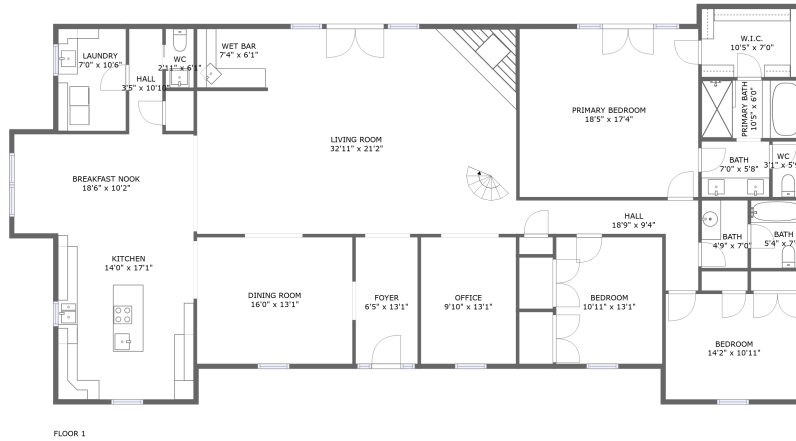

12132 Solitude Lane, Central, Zachary, East Baton Rouge Parish, Louisiana, United States,

Property summary

 **0** Garages

 **6** Bedrooms

 **3** Bathrooms

 **1** Half baths

 **2** Floors

 **3,856** Gross living area sqft

 **4,711** Total sqft

12132 Solitude Lane, Central, Zachary, East Baton Rouge Parish, Louisiana, United States,

Room dimensions

Floor 1

Total sqft: 2949

Living area: 2949

| # | | Dimensions | sqft | Counted as living area |
|----|-------------|---------------|------------|------------------------|
| 1 | Bar | 7'4" x 6'1" | 44 sq. ft | Yes |
| 2 | Bedroom | 18'5" x 17'4" | 320 sq. ft | Yes |
| 3 | Bath | 10'5" x 6'0" | 62 sq. ft | Yes |
| 4 | Hall | 3'5" x 10'10" | 37 sq. ft | Yes |
| 5 | Utility | 7'0" x 10'6" | 73 sq. ft | Yes |
| 6 | Bath | 3'1" x 5'9" | 18 sq. ft | Yes |
| 7 | Dining Room | 16'0" x 13'1" | 209 sq. ft | Yes |
| 8 | Bath | 4'9" x 7'0" | 33 sq. ft | Yes |
| 9 | Cl | 10'5" x 7'0" | 74 sq. ft | Yes |
| 10 | Bath | 2'11" x 6'1" | 18 sq. ft | Yes |
| 11 | Entry | 6'5" x 13'1" | 83 sq. ft | Yes |

12132 Solitude Lane, Central, Zachary, East Baton Rouge Parish, Louisiana, United States,

1 Floor 1 - Bar

Dimensions: 7'4" x 6'1"
Area: 44 sq. ft
Counted as living area: Yes

Heated: Yes
Finished: Yes
Enclosed: Yes
Contiguous: Yes
Permitted: Yes
Wet space: No
Addition: No
Conversion: No