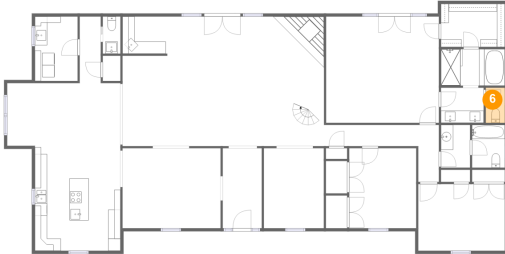

12132 Solitude Lane, Central, Zachary, East Baton Rouge Parish, Louisiana, United States,

6 Floor 1 - Bath

Dimensions: 3'1" x 5'9"
Area: 18 sq. ft
Counted as living area: Yes

Heated: Yes
Finished: Yes
Enclosed: Yes
Contiguous: Yes
Permitted: Yes
Wet space: Yes
Addition: No
Conversion: No