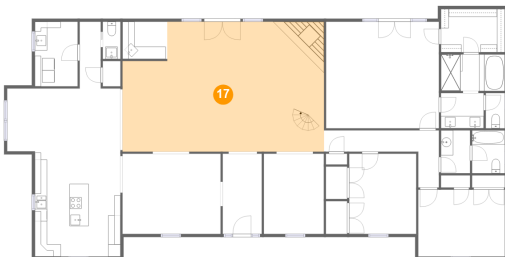

12132 Solitude Lane, Central, Zachary, East Baton Rouge Parish, Louisiana, United States,

15 Floor 1 - Bedroom

Dimensions: 10'11" x 13'1"
Area: 143 sq. ft
Counted as living area: Yes

Heated: Yes
Finished: Yes
Enclosed: Yes
Contiguous: Yes
Permitted: Yes
Wet space: No
Addition: No
Conversion: No

16 Floor 1 - Nook

Dimensions: 18'6" x 10'2"
Area: 189 sq. ft
Counted as living area: Yes

Heated: Yes
Finished: Yes
Enclosed: Yes
Contiguous: Yes
Permitted: Yes
Wet space: No
Addition: No
Conversion: No

17 Floor 1 - Living Room

Dimensions: 32'11" x 21'2"
Area: 650 sq. ft
Counted as living area: Yes

Heated: Yes
Finished: Yes
Enclosed: Yes
Contiguous: Yes
Permitted: Yes
Wet space: No
Addition: No
Conversion: No

12132 Solitude Lane, Central, Zachary, East Baton Rouge Parish, Louisiana, United States,