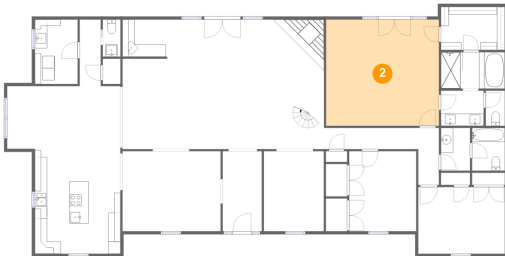

2 Floor 1 - Bedroom

Dimensions: 18'5" x 17'4"
Area: 320 sq. ft
Counted as living area: Yes

Heated: Yes
Finished: Yes
Enclosed: Yes
Contiguous: Yes
Permitted: Yes
Wet space: No
Addition: No
Conversion: No