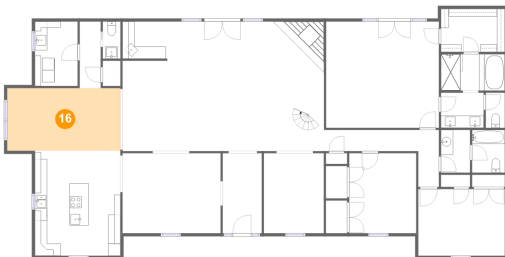

16 Floor 1 - Nook

Dimensions: 18'6" x 10'2"
Area: 189 sq. ft
Counted as living area: Yes

Heated: Yes
Finished: Yes
Enclosed: Yes
Contiguous: Yes
Permitted: Yes
Wet space: No
Addition: No
Conversion: No