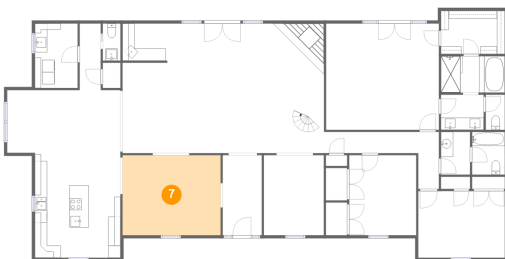

Dimensions: 7'0" x 10'6"
Area: 73 sq. ft
Counted as living area: Yes

Heated: Yes
Finished: Yes
Enclosed: Yes
Contiguous: Yes
Permitted: Yes
Wet space: No
Addition: No
Conversion: No

12132 Solitude Lane, Central, Zachary, East Baton Rouge Parish, Louisiana, United States,

6 Floor 1 - Bath

Dimensions: 3'1" x 5'9"
Area: 18 sq. ft
Counted as living area: Yes

Heated: Yes
Finished: Yes
Enclosed: Yes
Contiguous: Yes
Permitted: Yes
Wet space: Yes
Addition: No
Conversion: No

7 Floor 1 - Dining Room