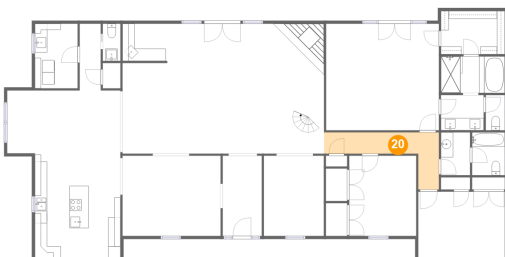

20 Floor 1 - Hall

Dimensions: 18'9" x 9'4"
Area: 85 sq. ft
Counted as living area: Yes

Heated: Yes
Finished: Yes
Enclosed: Yes
Contiguous: Yes
Permitted: Yes
Wet space: No
Addition: No
Conversion: No