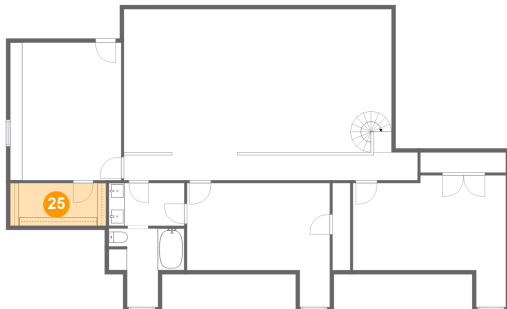

25 Floor 2 - Cl

Dimensions: 11'10" x 5'3"
Area: 63 sq. ft
Counted as living area: Yes

Heated: Yes
Finished: Yes
Enclosed: Yes
Contiguous: Yes
Permitted: Yes
Wet space: No
Addition: No
Conversion: No