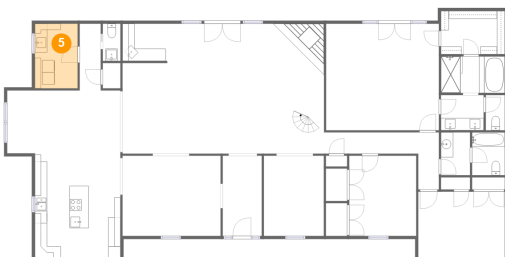

12132 Solitude Lane, Central, Zachary, East Baton Rouge Parish, Louisiana, United States,

1 Floor 1 - Bar

Dimensions: 7'4" x 6'1"
Area: 44 sq. ft
Counted as living area: Yes

Heated: Yes
Finished: Yes
Enclosed: Yes
Contiguous: Yes
Permitted: Yes
Wet space: No
Addition: No
Conversion: No

12132 Solitude Lane, Central, Zachary, East Baton Rouge Parish, Louisiana, United States,

3 Floor 1 - Bath

Dimensions: 10'5" x 6'0"
Area: 62 sq. ft
Counted as living area: Yes

Heated: Yes
Finished: Yes
Enclosed: Yes
Contiguous: Yes
Permitted: Yes
Wet space: Yes
Addition: No
Conversion: No

Dimensions: 7'0" x 10'6"
Area: 73 sq. ft
Counted as living area: Yes

Heated: Yes
Finished: Yes
Enclosed: Yes
Contiguous: Yes
Permitted: Yes
Wet space: No
Addition: No
Conversion: No

12132 Solitude Lane, Central, Zachary, East Baton Rouge Parish, Louisiana, United States,