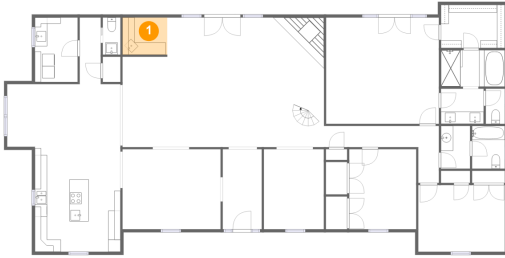

**12132 Solitude Lane, Central, Zachary, East
Baton Rouge Parish, Louisiana, United States,**

| # | | Dimensions | sqft | Counted as living area |
|----|-------------|----------------|------------|------------------------|
| 12 | Bedroom | 14'2" x 10'11" | 154 sq. ft | Yes |
| 13 | Office | 9'10" x 13'1" | 128 sq. ft | Yes |
| 14 | Kitchen | 14'0" x 17'1" | 239 sq. ft | Yes |
| 15 | Bedroom | 10'11" x 13'1" | 143 sq. ft | Yes |
| 16 | Nook | 18'6" x 10'2" | 189 sq. ft | Yes |
| 17 | Living Room | 32'11" x 21'2" | 650 sq. ft | Yes |
| 18 | Bath | 7'0" x 5'8" | 40 sq. ft | Yes |
| 19 | Bath | 5'4" x 7'0" | 37 sq. ft | Yes |
| 20 | Hall | 18'9" x 9'4" | 85 sq. ft | Yes |

12132 Solitude Lane, Central, Zachary, East Baton Rouge Parish, Louisiana, United States,

Room dimensions

Floor 2

Total sqft: 1762

Living area: 907

| # | | Dimensions | sqft | Counted as living area |
|----|---------------|----------------|------------|------------------------|
| 21 | Bedroom | 18'11" x 16'3" | 187 sq. ft | Yes |
| 22 | Bath | 9'4" x 5'3" | 49 sq. ft | Yes |
| 23 | Open To Below | 33'1" x 17'8" | 565 sq. ft | No |
| 24 | Bedroom | 13'8" x 17'0" | 234 sq. ft | Yes |
| 25 | Cl | 11'10" x 5'3" | 63 sq. ft | Yes |
| 26 | Bedroom | 17'8" x 15'4" | 167 sq. ft | Yes |
| 27 | Bath | 9'4" x 9'9" | 53 sq. ft | Yes |
| 28 | Hall | 36'4" x 3'5" | 147 sq. ft | No |

12132 Solitude Lane, Central, Zachary, East Baton Rouge Parish, Louisiana, United States,

1 Floor 1 - Bar

Dimensions: 7'4" x 6'1"
Area: 44 sq. ft
Counted as living area: Yes

Heated: Yes
Finished: Yes
Enclosed: Yes
Contiguous: Yes
Permitted: Yes
Wet space: No
Addition: No
Conversion: No

12132 Solitude Lane, Central, Zachary, East Baton Rouge Parish, Louisiana, United States,

3 Floor 1 - Bath

Dimensions: 10'5" x 6'0"
Area: 62 sq. ft
Counted as living area: Yes

Heated: Yes
Finished: Yes
Enclosed: Yes
Contiguous: Yes
Permitted: Yes
Wet space: Yes
Addition: No
Conversion: No