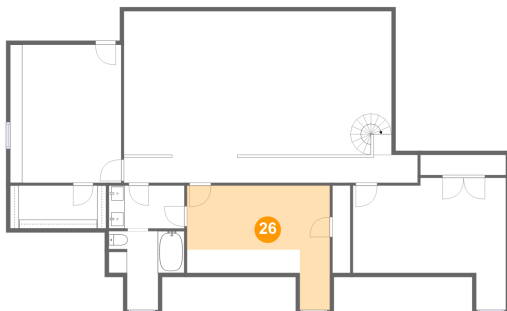

26 Floor 2 - Bedroom

Dimensions: 17'8" x 15'4"
Area: 167 sq. ft
Counted as living area: Yes

Heated: Yes
Finished: Yes
Enclosed: Yes
Contiguous: Yes
Permitted: Yes
Wet space: No
Addition: No
Conversion: No