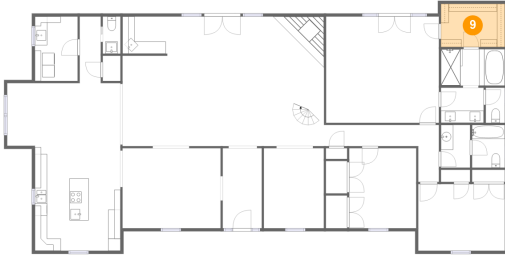

12132 Solitude Lane, Central, Zachary, East Baton Rouge Parish, Louisiana, United States,

9 Floor 1 - Cl

Dimensions: 10'5" x 7'0"
Area: 74 sq. ft
Counted as living area: Yes

Heated: Yes
Finished: Yes
Enclosed: Yes
Contiguous: Yes
Permitted: Yes
Wet space: No
Addition: No
Conversion: No