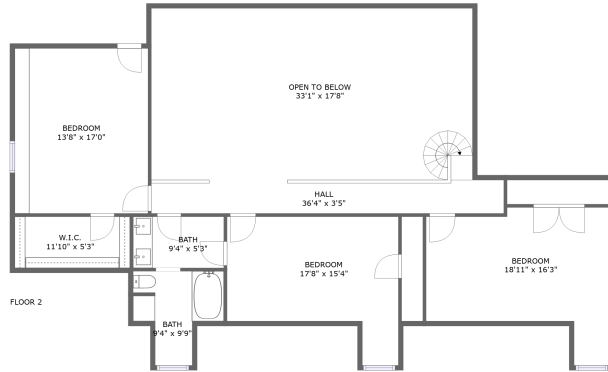

12132 Solitude Lane, Central, Zachary, East Baton Rouge Parish, Louisiana, United States,

Property summary

 **0** Garages

 **6** Bedrooms

 **3** Bathrooms

 **1** Half baths

 **2** Floors

 **3,856** Gross living area sqft

 **4,711** Total sqft

12132 Solitude Lane, Central, Zachary, East Baton Rouge Parish, Louisiana, United States,

Room dimensions

Floor 1

Total sqft: 2949

Living area: 2949

| # | | Dimensions | sqft | Counted as living area |
|----|-------------|---------------|------------|------------------------|
| 1 | Bar | 7'4" x 6'1" | 44 sq. ft | Yes |
| 2 | Bedroom | 18'5" x 17'4" | 320 sq. ft | Yes |
| 3 | Bath | 10'5" x 6'0" | 62 sq. ft | Yes |
| 4 | Hall | 3'5" x 10'10" | 37 sq. ft | Yes |
| 5 | Utility | 7'0" x 10'6" | 73 sq. ft | Yes |
| 6 | Bath | 3'1" x 5'9" | 18 sq. ft | Yes |
| 7 | Dining Room | 16'0" x 13'1" | 209 sq. ft | Yes |
| 8 | Bath | 4'9" x 7'0" | 33 sq. ft | Yes |
| 9 | Cl | 10'5" x 7'0" | 74 sq. ft | Yes |
| 10 | Bath | 2'11" x 6'1" | 18 sq. ft | Yes |
| 11 | Entry | 6'5" x 13'1" | 83 sq. ft | Yes |

**12132 Solitude Lane, Central, Zachary, East
Baton Rouge Parish, Louisiana, United States,**

| # | | Dimensions | sqft | Counted as living area |
|----|-------------|----------------|------------|------------------------|
| 12 | Bedroom | 14'2" x 10'11" | 154 sq. ft | Yes |
| 13 | Office | 9'10" x 13'1" | 128 sq. ft | Yes |
| 14 | Kitchen | 14'0" x 17'1" | 239 sq. ft | Yes |
| 15 | Bedroom | 10'11" x 13'1" | 143 sq. ft | Yes |
| 16 | Nook | 18'6" x 10'2" | 189 sq. ft | Yes |
| 17 | Living Room | 32'11" x 21'2" | 650 sq. ft | Yes |
| 18 | Bath | 7'0" x 5'8" | 40 sq. ft | Yes |
| 19 | Bath | 5'4" x 7'0" | 37 sq. ft | Yes |
| 20 | Hall | 18'9" x 9'4" | 85 sq. ft | Yes |