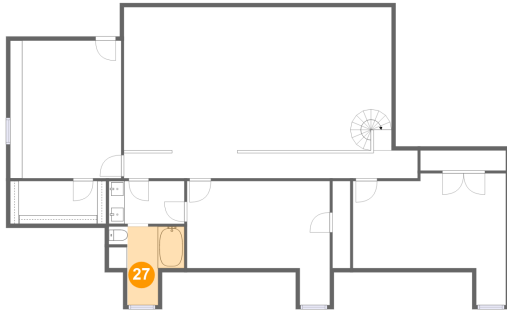

12132 Solitude Lane, Central, Zachary, East Baton Rouge Parish, Louisiana, United States,

27 Floor 2 - Bath

Dimensions: 9'4" x 9'9"
Area: 53 sq. ft
Counted as living area: Yes

Heated: Yes
Finished: Yes
Enclosed: Yes
Contiguous: Yes
Permitted: Yes
Wet space: Yes
Addition: No
Conversion: No