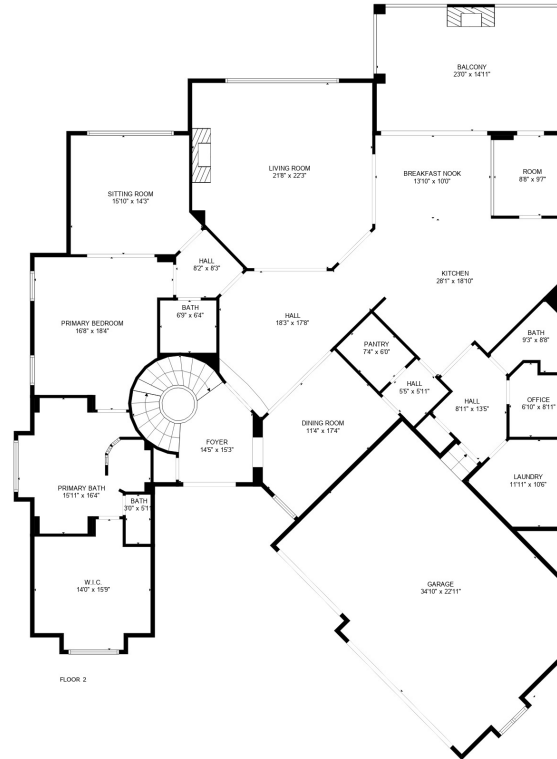

FLOOR 3

FLOOR 1

FLOOR 2

Total scanned area: 9026 sq. ft

MEASUREMENTS ARE CALCULATED BY CUBICASA TECHNOLOGY. DEEMED HIGHLY RELIABLE BUT NOT GUARANTEED.

Total scanned area: 9026 sq. ft

MEASUREMENTS ARE CALCULATED BY CUBICASA TECHNOLOGY. DEEMED HIGHLY RELIABLE BUT NOT GUARANTEED.

Total scanned area: 9026 sq. ft

MEASUREMENTS ARE CALCULATED BY CUBICASA TECHNOLOGY. DEEMED HIGHLY RELIABLE BUT NOT GUARANTEED.

Total scanned area: 9026 sq. ft

MEASUREMENTS ARE CALCULATED BY CUBICASA TECHNOLOGY. DEEMED HIGHLY RELIABLE BUT NOT GUARANTEED.