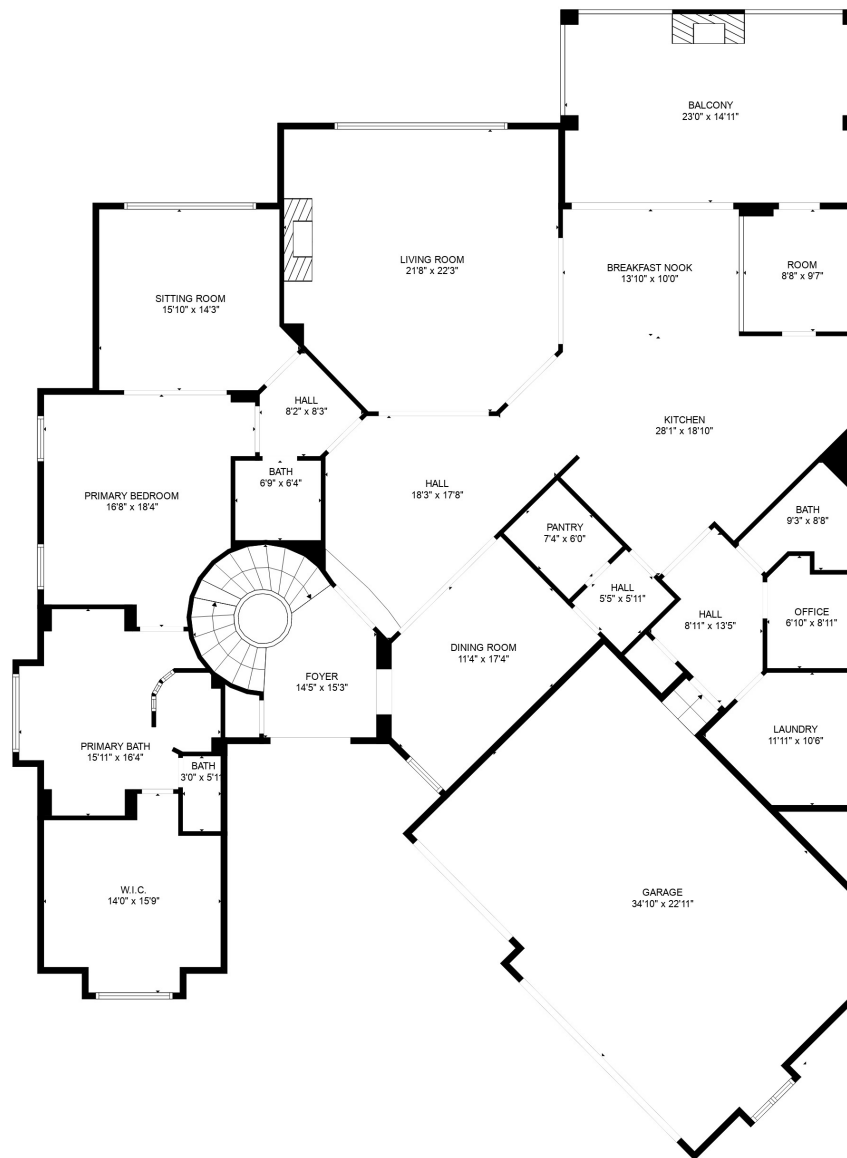

FLOOR 3

FLOOR 1

FLOOR 2

Total scanned area: 9026 sq. ft

MEASUREMENTS ARE CALCULATED BY CUBICASA TECHNOLOGY. DEEMED HIGHLY RELIABLE BUT NOT GUARANTEED.

Total scanned area: 9026 sq. ft

MEASUREMENTS ARE CALCULATED BY CUBICASA TECHNOLOGY. DEEMED HIGHLY RELIABLE BUT NOT GUARANTEED.

Total scanned area: 9026 sq. ft

MEASUREMENTS ARE CALCULATED BY CUBICASA TECHNOLOGY. DEEMED HIGHLY RELIABLE BUT NOT GUARANTEED.

Total scanned area: 9026 sq. ft

MEASUREMENTS ARE CALCULATED BY CUBICASA TECHNOLOGY. DEEMED HIGHLY RELIABLE BUT NOT GUARANTEED.