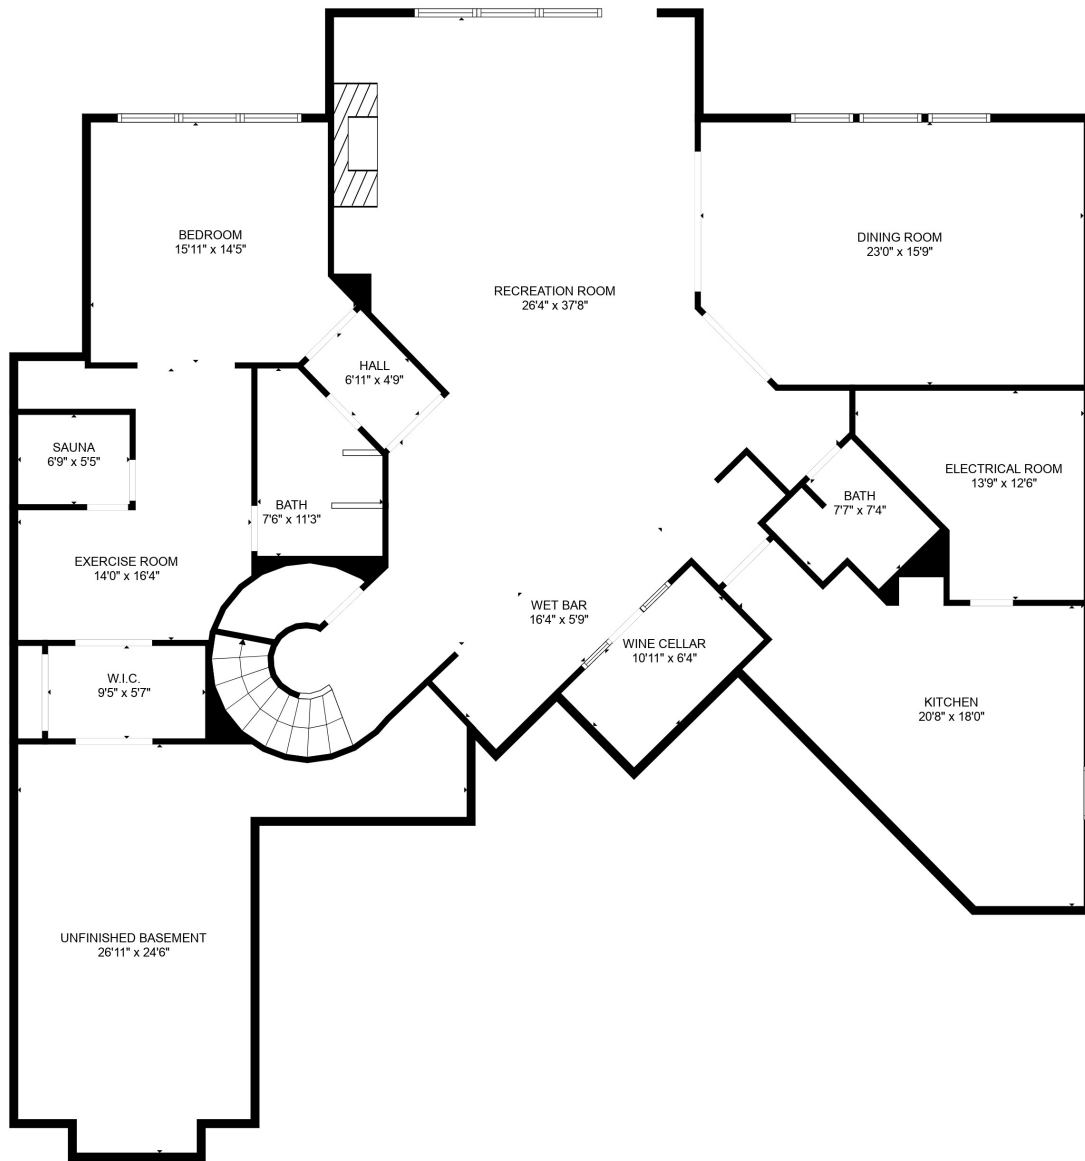

FLOOR 3

FLOOR 1

FLOOR 2

Total scanned area: 9026 sq. ft

MEASUREMENTS ARE CALCULATED BY CUBICASA TECHNOLOGY. DEEMED HIGHLY RELIABLE BUT NOT GUARANTEED.

Total scanned area: 9026 sq. ft

MEASUREMENTS ARE CALCULATED BY CUBICASA TECHNOLOGY. DEEMED HIGHLY RELIABLE BUT NOT GUARANTEED.

Total scanned area: 9026 sq. ft

MEASUREMENTS ARE CALCULATED BY CUBICASA TECHNOLOGY. DEEMED HIGHLY RELIABLE BUT NOT GUARANTEED.

Total scanned area: 9026 sq. ft

MEASUREMENTS ARE CALCULATED BY CUBICASA TECHNOLOGY. DEEMED HIGHLY RELIABLE BUT NOT GUARANTEED.