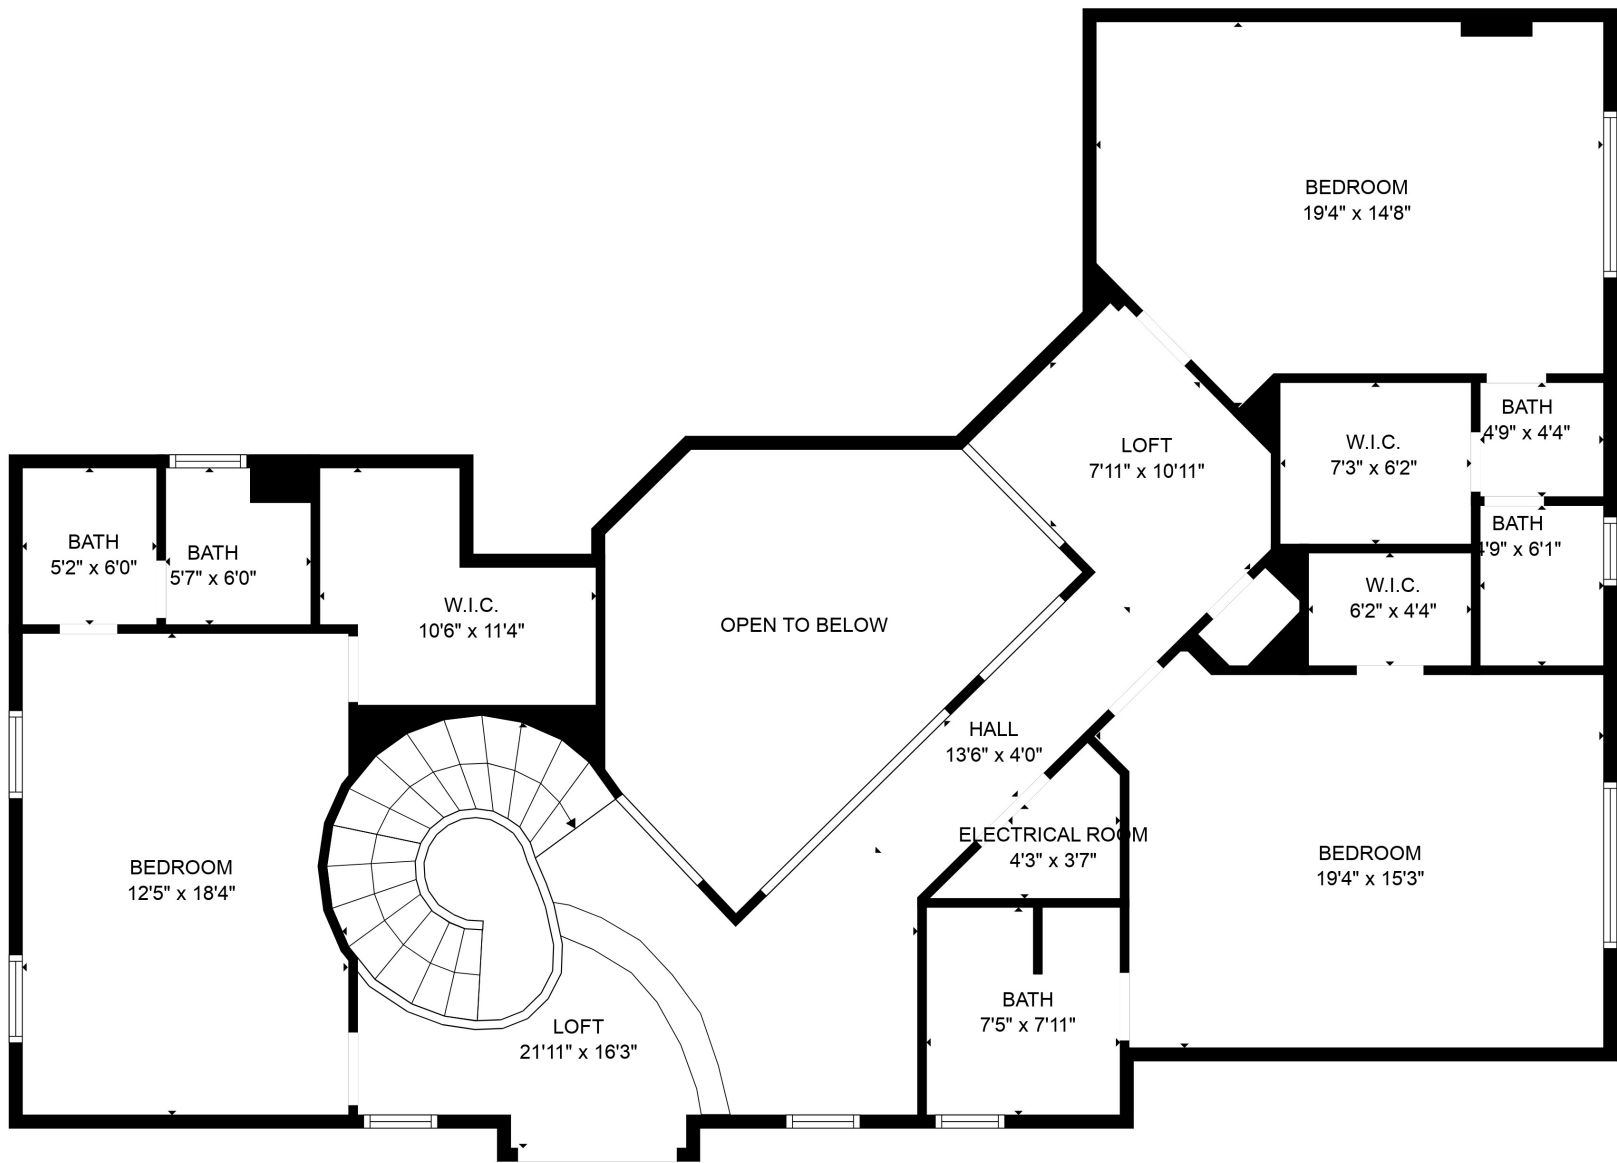

FLOOR 3

FLOOR 1

FLOOR 2

Total scanned area: 9026 sq. ft

MEASUREMENTS ARE CALCULATED BY CUBICASA TECHNOLOGY. DEEMED HIGHLY RELIABLE BUT NOT GUARANTEED.

Total scanned area: 9026 sq. ft

MEASUREMENTS ARE CALCULATED BY CUBICASA TECHNOLOGY. DEEMED HIGHLY RELIABLE BUT NOT GUARANTEED.

Total scanned area: 9026 sq. ft

MEASUREMENTS ARE CALCULATED BY CUBICASA TECHNOLOGY. DEEMED HIGHLY RELIABLE BUT NOT GUARANTEED.

Total scanned area: 9026 sq. ft

MEASUREMENTS ARE CALCULATED BY CUBICASA TECHNOLOGY. DEEMED HIGHLY RELIABLE BUT NOT GUARANTEED.