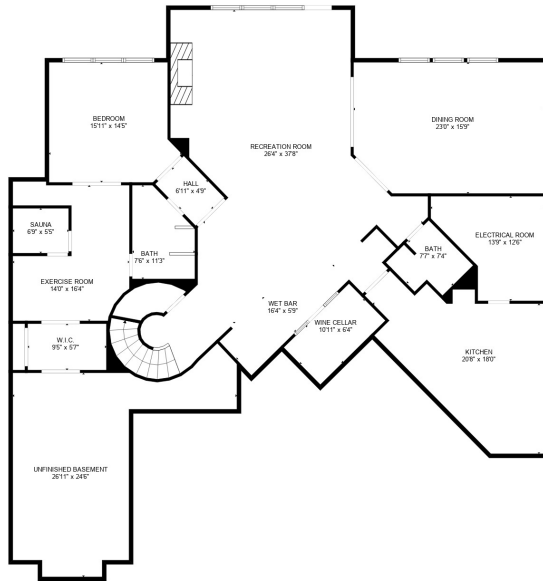

FLOOR 3

FLOOR 1

FLOOR 2

Total scanned area: 9026 sq. ft

MEASUREMENTS ARE CALCULATED BY CUBICASA TECHNOLOGY. DEEMED HIGHLY RELIABLE BUT NOT GUARANTEED.

Total scanned area: 9026 sq. ft

MEASUREMENTS ARE CALCULATED BY CUBICASA TECHNOLOGY. DEEMED HIGHLY RELIABLE BUT NOT GUARANTEED.

Total scanned area: 9026 sq. ft

MEASUREMENTS ARE CALCULATED BY CUBICASA TECHNOLOGY. DEEMED HIGHLY RELIABLE BUT NOT GUARANTEED.

Total scanned area: 9026 sq. ft

MEASUREMENTS ARE CALCULATED BY CUBICASA TECHNOLOGY. DEEMED HIGHLY RELIABLE BUT NOT GUARANTEED.